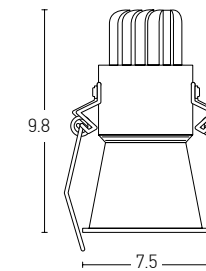

Power 6W
Input 220-240V, 50/60Hz
Color Temperature 3000K
Lumen 480Lm
Cri 90
Dimensions Ø: 5.5cm H: 9.1cm
Cutting Hole Ø: 5.2cm
Beam Angle 24°
Non Dimmable ☒
Material Aluminium
Depth Required JT : 9.5cm
Driver Included (160mA)
Color Black Matt / **Code S074**

Power 10W
Input 220-240V, 50/60Hz
Color Temperature 3000K
Lumen 800Lm
Cri 90
Dimensions Ø: 7.5cm H: 9.8cm
Cutting Hole Ø: 7.2cm
Beam Angle 31°
Non Dimmable ☒
Material Aluminium
Depth Required JT : 10.5cm
Driver Included (250mA)
Color Black Matt / **Code S076**