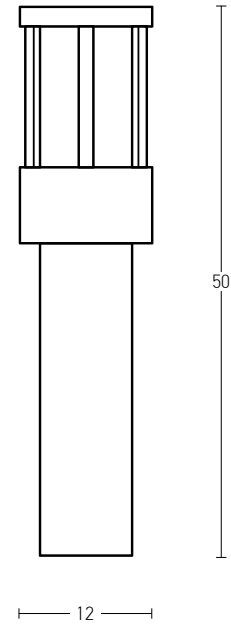

Bulb 1xE27
Power MAX 18W
Input 220-240V, 50/60Hz
IP 54
Dimensions Ø: 12cm H: 50cm
Material Aluminium - Clear Glass
Color Graphite / **Code E166**