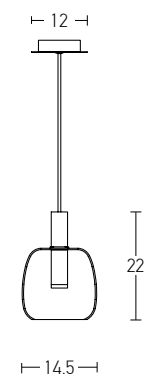

Power	5W
Input	220-240V, 50/60Hz
Color Temperature	3000K
Lumen	450Lm
Cri	80
Dimensions	Ø: 14.5cm H: 22cm
Base	Ø: 12cm H: 2.5cm
Non Dimmable	☒
Material	Aluminium - Glass - Acrylic
Special Feature	150cm Cable Adjustable
Color	Black Matt - Smoked Grey / Code 1967
Color	Gold Matt - Clear Glass / Code 1968

Suggested Trimless Canopy **Code 20144**