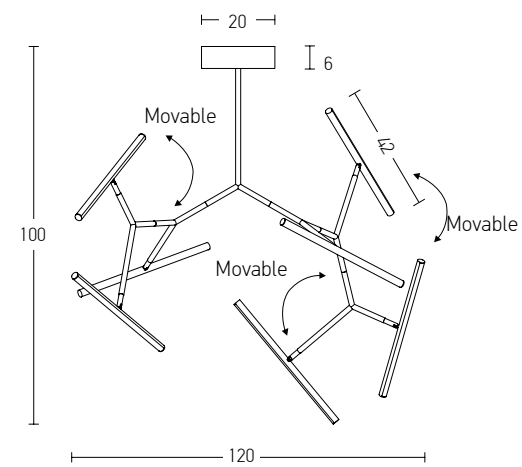

Power 68W
Input 220-240V, 50/60Hz
Color Temperature 3000K
Lumen 5440Lm
Cri 80
Dimensions L: 120cm W: 50cm H: 100cm
Base Ø: 20cm H: 6cm
Dimmable Triac
Material Aluminium - Silicon
Special Feature Profile 42cm , Ø: 2cm
Color Sandy Black - Gold Matt / **Code 2072**
Color Gold Matt / **Code 2073**