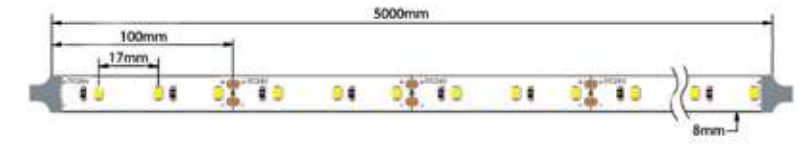

-OSRAM PRODUCT 24V 8.88W/m

OSRAM

Code	IP	Kelvin	CRI	Watt	Lm/m
4052899595057	20	3000	85	8.88W/m	923
4052899595071	20	4000	85	8.88W/m	923

Lumen Efficiency 104Lm/W
SDCM 3
Ra 85
LEDs/m 70
Voltage DC24V
Width 8mm
Unit cut 100mm
Life Span 25000H
Waterproof Rate IP20

*5 Years Guarantee when combined with OSRAM drivers

Dimming Options

1. DALI Dimming : Dali Driver 24V Channel 1+Switch Dali MCU . Suitable with Drivers to Page : 618-619 , 621
2. BLUETOOTH Dimming : Element Driver 24V+OT BLE (CASAMBI App) . Suitable with Drivers to Page : 620
3. PHASECUT Dimming : Suitable with PhaseCut Drivers to Page : 620
4. 1-10 Dimming : 1-10 Driver 24V+Switch MCU 1-10 . Suitable with 1-10V Drivers to Page : 619
5. PUSH BUTTON Dimming : Dali Driver 24V Channel 1 to Page : 618