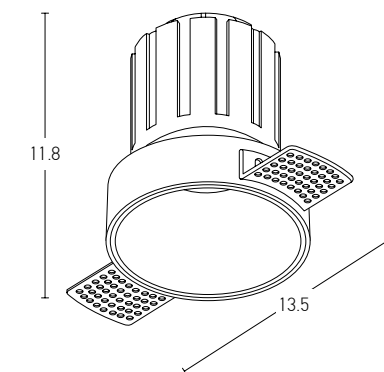

Power 15W
Input 220-240V, 50/60Hz
Color Temperature 3000K
Lumen 1125Lm
Cri 90
Dimensions Ø: 8.2cm W: 13.5cm H: 11.8cm
Cutting Hole Ø: 8.2cm
Beam Angle 36°
Non Dimmable ☒
Material Aluminium
Depth Required JT : 12cm
Driver Included (350mA)
Color Sandy Black / **Code S097-B**
Color Copper Matt / **Code S097-C**
Color Gold Matt / **Code S097-G**