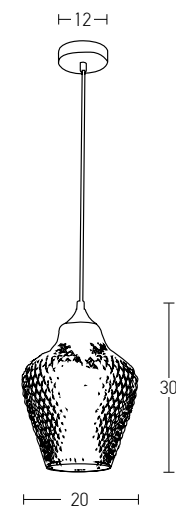

Bulb 1xE27
Power MAX 40W
Input 220-240V, 50/60Hz
Dimensions Ø: 24cm H: 28cm
Base Ø: 12cm H: 2.5cm
Material Metal - Glass
Special Feature 200cm Cable Adjustable
Color Ink Blue - Brass - Black Matt / **Code 19175**

Bulb 1xE27
Power MAX 40W
Input 220-240V, 50/60Hz
Dimensions Ø: 20cm H: 30cm
Base Ø: 12cm H: 2.5cm
Material Metal - Glass
Special Feature 200cm Cable Adjustable
Color Clear Glass - Brass - Black Matt / **Code 19125**