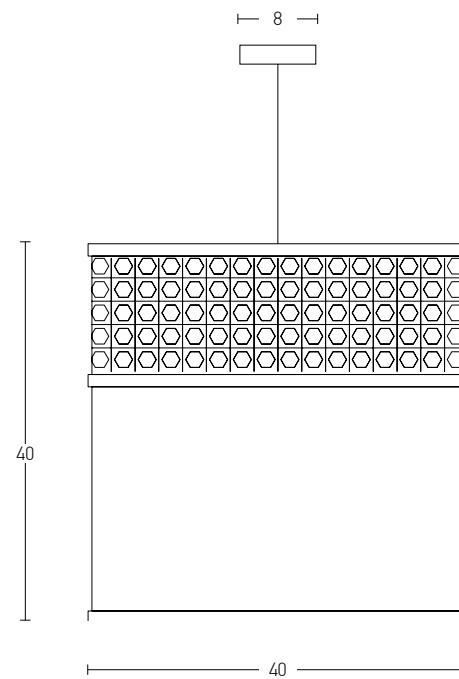

Bulb 1xE27
Power MAX 25W
Input 220-240V, 50/60Hz
Dimensions Ø: 40cm H: 40cm
Base Ø: 8cm H: 2cm
Material Metal - Bush - Burlap
Special Feature 150cm Cable Adjustable
Color Natural / **Code 20354**