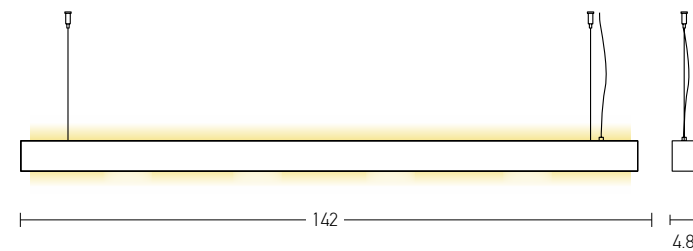

Power 18W + 36W
Input 220-240V, 50/60Hz
Color Temperature 3000K
Lumen 7560Lm
Cri 80
Dimensions L: 142cm W: 4.8cm H: 7.8cm
Base Ø: 8cm H: 2cm
Non Dimmable ☒
Material Aluminium
Special Feature 200cm Cable Adjustable
Optional Dimming DALI
Color Copper Rusty - Sandy Black / **Code 17211-CB**
Old Steel - Gold Matt / **Code 17211-OG**