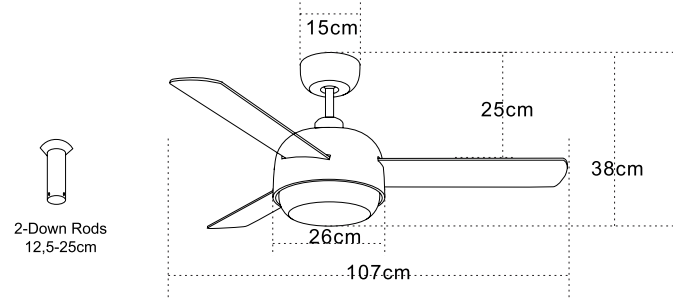

Color White / **Code 19133**

Double Face Blades

Led Light Source 18W  
 Input 220-240V, 50/60Hz  
 Color Temperature 3000K, 4000K, 6000K  
 Lumen 1800Lm  
 Cri 80  
 dB 23  
 Dimensions 42" Ø: 107cm H: 38-50.5cm  
 Air Flow 144m<sup>3</sup> min  
 Night Mode Time Setting 1h / 2h / 4h / 8h  
 Material Metal - Glass - Plywood (MDF)  
 Special Feature 2 Down Rods 12.5-25cm  
 Summer Function  
 Motor Feature AC Motor 58W  
 3 Speeds