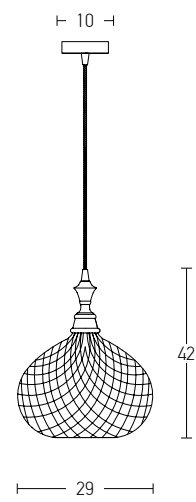

Bulb 1xE27
Power MAX 40W
Input 220-240V, 50/60Hz
Dimensions Ø: 29cm H: 42cm
Base Ø: 10cm H: 2cm
Material Metal - Glass
Special Feature 200cm Cable Adjustable
Color Chrome - Smoked Grey / **Code 1985**