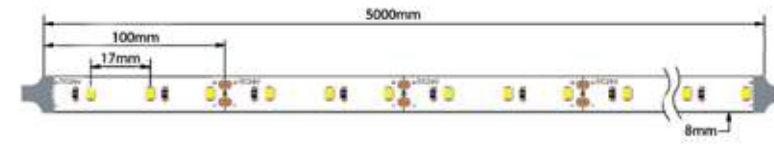

-OSRAM PRODUCT BASIC FLEX 24V 10.8W/m

OSRAM

Code	IP	Kelvin	CRI	Watt	Lm/m
4062172148801	20	2700	85	10.8W/m	1026
4062172148825	20	3000	85	10.8W/m	1026
4062172148849	20	4000	85	10.8W/m	1026
4062172148924	65	2700	85	10.8W/m	1026
4062172148948	65	3000	85	10.8W/m	1026
4062172020923	65	4000	85	10.8W/m	1026

Lumen Efficiency 95Lm/W
SDCM 3
Ra 85
LEDs/m 60
Voltage DC24V
Width IP20 8mm , IP65 11.1mm
Unit cut 100mm
Life Span 25000H
Waterproof Rate IP20 + IP65

*5 Years Guarantee when combined with OSRAM drivers

Dimming Options

1. DALI Dimming : Dali Driver 24V Channel 1+Switch Dali MCU . Suitable with Drivers to Page : 618-619 , 621
2. BLUETOOTH Dimming : Element Driver 24V+OT BLE (CASAMBI App) . Suitable with Drivers to Page : 620
3. PHASECUT Dimming : Suitable with PhaseCut Drivers to Page : 620
4. 1-10 Dimming : 1-10 Driver 24V+Switch MCU 1-10 . Suitable with 1-10V Drivers to Page : 619
5. PUSH BUTTON Dimming : Dali Driver 24V Channel 1 to Page : 618