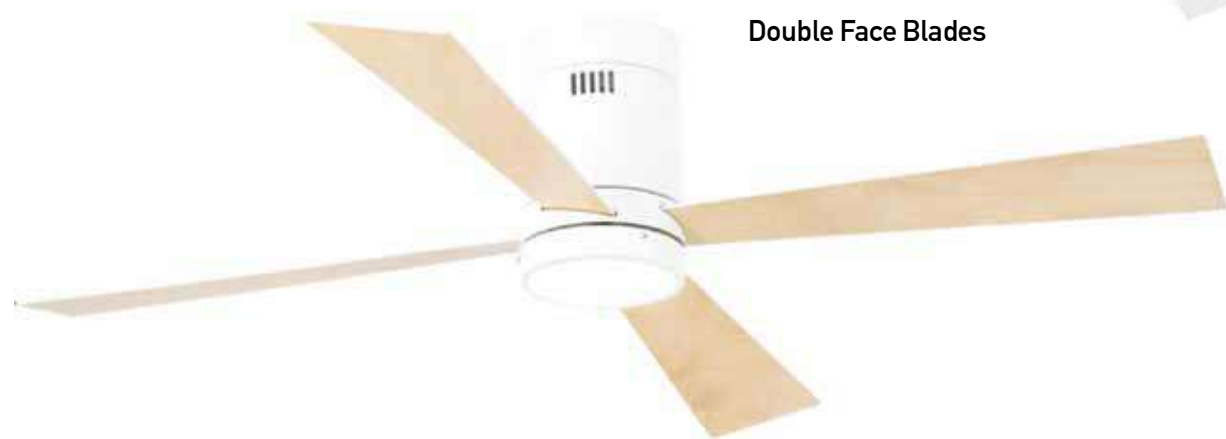

Indoor Ceiling Fans

Led Light Source 15W
Input 220-240V, 50/60Hz
Color Temperature 3000K, 4000K, 6000K
Lumen 1500Lm
Cri 80
dB 25
Dimensions 49" Ø: 124cm H: 26cm
Air Flow 168m³ min
Night Mode Time Setting 1h / 2h / 4h / 8h
Material Metal - Polycarbonate - Plywood (MDF)
Special Feature Summer Function
Motor Feature AC Motor 55W
3 Speeds

Color Double Face White Matt - Maple Wood Blades
White Matt - White Blades / **Code 19137**
Color Chrome Matt - Brown Wood Blades / **Code 19138**