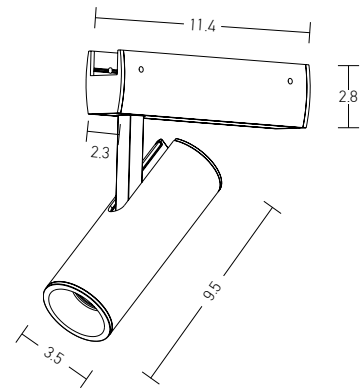

Power 9W
Input 48V
Color Temperature 3000K
Lumen 990Lm
Cri 90
Dimensions L: 23.7cm W: 2.2cm H: 2.5cm
Base W: 11.4cm H: 2.8cm L: 2.3cm
Material Aluminium - Acrylic
Color Sandy Black / **Code 20276**
OSRAM