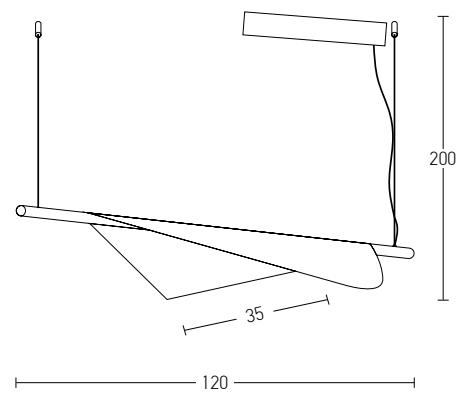

Power 18W
Input 220-240V, 50/60Hz
Color Temperature 3000K
Lumen 1620Lm
Cri 90
Dimensions L: 120cm W: 35cm H: 25cm
Base L: 28cm W: 5cm H: 7.8cm
Non Dimmable ☒
Material Metal - Aluminium - Diffuser
Special Feature 200cm Cable Adjustable
Profile Ø: 2.4cm
Color Sandy Black - Old Steel / **Code 19203**