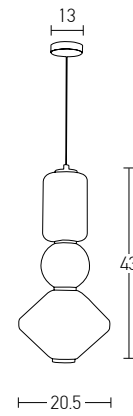

Bulb 1xE27  
Power MAX 40W  
Input 220-240V, 50/60Hz  
Dimensions Ø: 30cm H: 25cm  
Base Ø: 10cm H: 2.5cm  
Material Metal - Opal Glass  
Special Feature 200cm Cable Adjustable  
Color Gold Matt / **Code 20124**  
Color White Matt / **Code 20125**