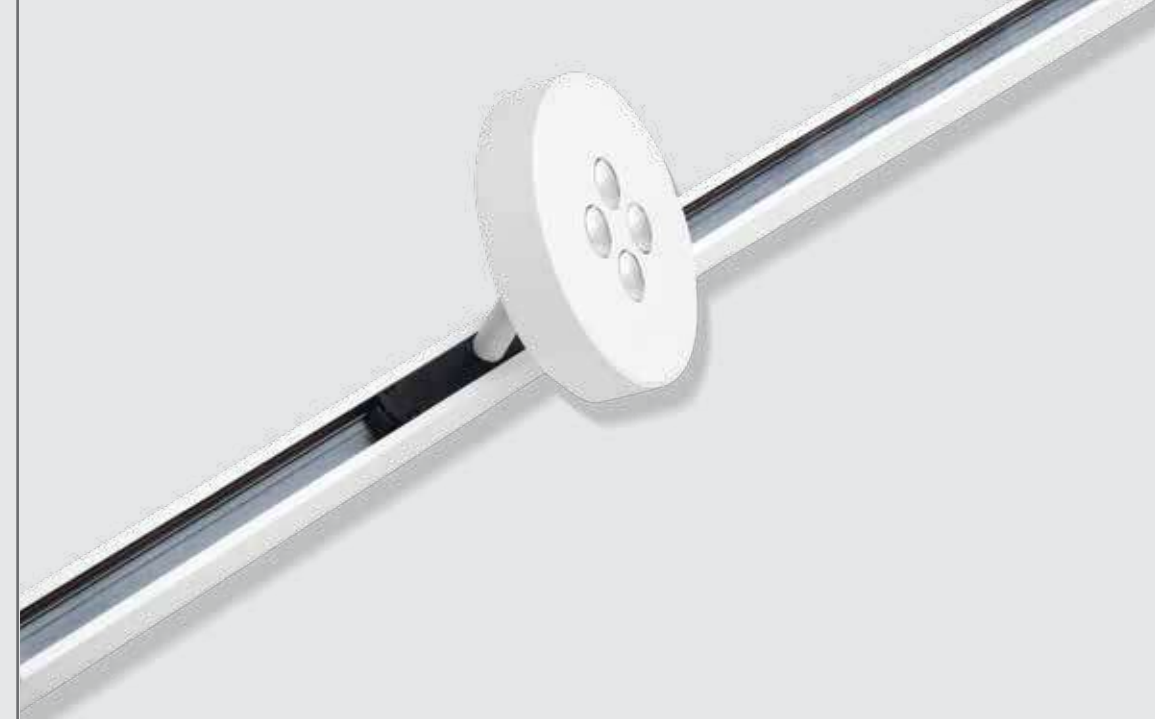

## Architectural Lighting

**4.8**  
 VOLT  
 MAGNETIC  
 SYSTEM

COLOR VARIETY UPON REQUEST

SMART CONTROLS

SAVING ENERGY

SLIM LUMINAIRES

CUSTOMIZE  
ARCHITECTURAL LIGHTING

EASY CHANGES