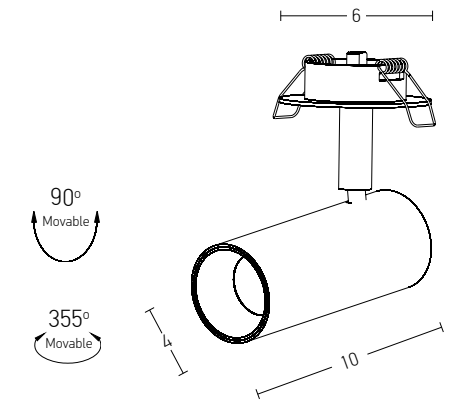

Power 1x7W COB LED
Input 20V / 350mA
Color Temperature 3000K
Lumen 800Lm
Cri 80
Dimensions L: 4cm W: 4cm H: 8cm
Beam Angle 24°
Cutting Hole 4x4cm
Material Aluminium
Suggested Driver LSCW350P for 1 Fixture
Color Sandy White / **Code 180004**

Power 1x7W COB LED
Input 20V / 350mA
Color Temperature 3000K
Lumen 800Lm
Cri 80
Dimensions Ø: 5.8cm H: 7.3cm
Beam Angle 15°
Cutting Hole Ø: 5cm
Material Aluminium
Suggested Driver LSCW350P for 1 Fixture
Special Feature Movable
Color Sandy White / **Code 180010**

Power 1x7W COB LED
Color Temperature 2700K
Lumen 630Lm
Color Sandy White / **Code 180003**

Power 1x7W COB LED
Color Temperature 2700K
Lumen 630Lm
Color Sandy White / **Code 180009**

Power 1x7W COB LED
Input 20V / 350mA
Color Temperature 3000K
Lumen 800Lm
Cri 80
Dimensions Ø: 4cm H: 10cm
Beam Angle 36°
Cutting Hole Ø: 4.5cm
Base Ø: 6cm
Material Aluminium
Suggested Driver LSCW350P for 1 Fixture
Special Feature Movable
Color Sandy White / **Code 180015**
Color Sandy Black / **Code 180017**