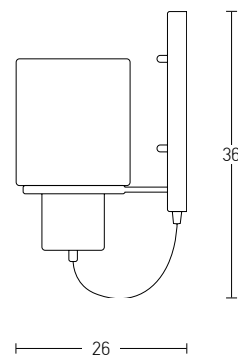

Bulb 1xE27
Power MAX 40W
Input 220-240V, 50/60Hz
Dimensions L: 26cm W: 14.5cm H: 36cm
Base L: 2.5cm W: 10cm H: 30cm
Material Metal - Concrete
Color Concrete - Black Matt Base / **Code 1585**