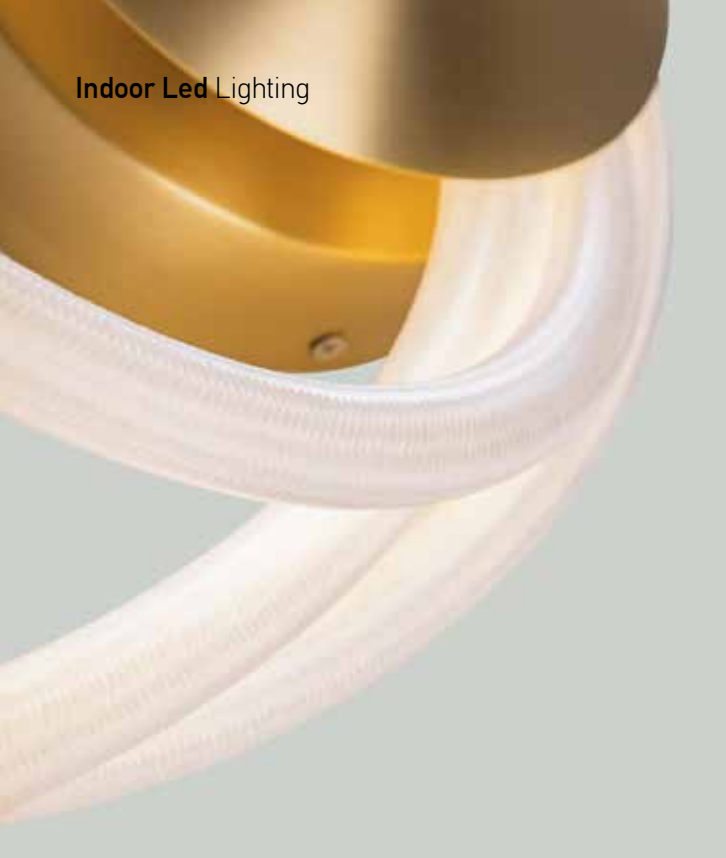

Power 60W
Input 220-240V, 50/60Hz
Color Temperature 3000K
Lumen 3600Lm
Cri 80
Dimensions Ø: 80cm H: 35cm
Base Ø: 17cm H: 5cm
Non Dimmable ☒
Material Metal - Silicon
Special Feature 360° Lighting Tube Ø: 2.4cm
190cm Cable Adjustable
Color Gold Matt / **Code 19261**

Power 60W
Input 220-240V, 50/60Hz
Color Temperature 3000K
Lumen 3600Lm
Cri 80
Dimensions L: 120cm H: 40cm
Base Ø: 17cm H: 5cm
Non Dimmable ☒
Material Metal - Silicon
Special Feature 360° Lighting Tube Ø: 2.4cm
220cm Cable Adjustable
Color Gold Matt / **Code 19254**

Power 40W
Input 220-240V, 50/60Hz
Color Temperature 3000K
Lumen 2400Lm
Cri 80
Dimensions L: 35cm H: 70cm
Base Ø: 15cm L: 11.5cm
Non Dimmable ☒
Material Metal - Silicon
Special Feature 360° Lighting Tube Ø: 2.4cm
Color Gold Matt / **Code 19255**