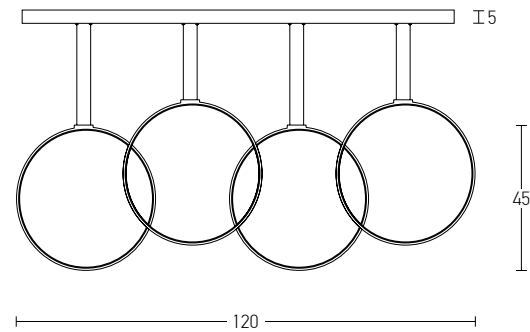

Power 4x24W
Input 220-240V, 50/60Hz
Color Temperature 3000K
Lumen 7680Lm
Cri 80
Dimensions Ø: 45cm
Base L: 120cm W: 6.5cm H: 5cm
Non Dimmable ☒
Material Metal - Aluminium - Acrylic
Special Feature 60cm Cable Adjustable
Optional Dimming DALI
Color Black Matt / **Code 18150**