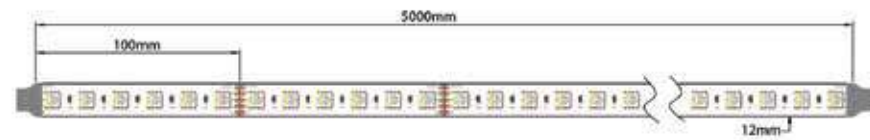

-LED STRIP 24V 16W/mRGBW

Code	IP	Kelvin	CRI	Watt	Lm/m
LS12	20	3000	80	16W/m	832

Lumen Efficiency 52Lm/W
SDCM 3
Ra 80
LEDs/m 60
Voltage DC24V
Width 12mm
Unit cut 100mm
Life Span 54000H
Waterproof Rate IP20

Dimming Options

1. DALI Dimming : Dali Driver 24V Channel 4 DT8+Switch Dali MCU TW . Suitable with Drivers to Page : 618-619 , 621
2. BLUETOOTH Dimming : Dali ELEMENT Driver 24V +OT BLE (CASAMBI App) . Suitable with Drivers to Page : 620