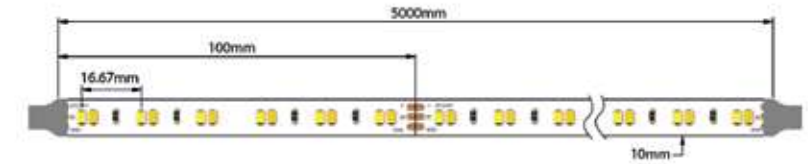

-LED STRIP TW (2700K-6500K) CRI 90

Code	IP	Kelvin	CRI	Watt	Lm/m
LS06	20	2700	90	12W/m	816
		6500	90	12W/m	1050
		2700+6500	90	24W/m	1866

Lumen Efficiency 78Lm/W
SDCM 3
Ra 90
LEDs/m 120
Voltage DC24V
Width 10mm
Unit cut 100mm
Life Span 20000H
Waterproof Rate IP20

*5 Years Guarantee when combined with OSRAM drivers

Dimming Options

1. DALI Dimming : Dali Driver 24V Channel 4 DT8+Switch Dali MCU TW . Suitable with Drivers to Page : 618-619 , 621
2. BLUETOOTH Dimming : Dali ELEMENT Driver 24V +OT BLE (CASAMBI App) . Suitable with Drivers to Page : 620