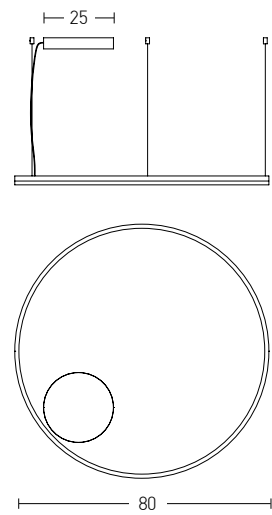

Power 42W
Input 220-240V, 50/60Hz
Color Temperature 3000K
Lumen 3360Lm
Cri 80
Dimensions Ø: 60cm H: 200cm
Base Ø: 18cm H: 5cm
Dimmable Triac ☐
Material Aluminium - Acrylic
Special Feature 200cm Cable Adjustable
Color Black Matt / **Code 20260**
Color White Matt / **Code 20261**