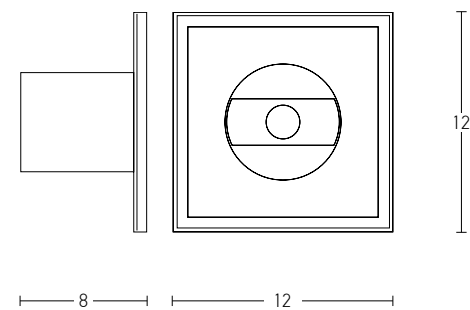

Power 3W
Input 220-240V, 50/60Hz
Color Temperature 3000K
Lumen 240Lm
Cri 80
Dimensions W: 12cm H: 12cm
Depth 8cm
Non Dimmable ☒
Material Aluminium
Cutting Hole Ø: 7.5cm
Switch On/Off
Color White Matt / **Code H45**
Color Black Matt / **Code H46**