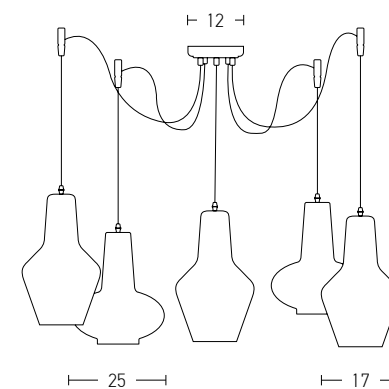

Bulb 1xE27  
Power MAX 40W  
Input 220-240V, 50/60Hz  
Dimensions Ø: 17cm H: 31cm  
Base Ø: 10cm H: 2cm  
Material Metal - Glass  
Special Feature 150cm Cable Adjustable  
Color Chrome Glass / **Code 17055**

Suggested Trimless Canopy **Code 20144**

Indoor Lighting | Glass Collection

Bulb 4xE27  
 Power MAX 40W  
 Input 220-240V, 50/60Hz  
 Dimensions L: 105cm H: 120cm  
 Base L: 105cm W: 6.5cm H: 2.7cm  
 Material Metal - Glass  
 Special Feature 90cm Cable Adjustable  
 Color Black Matt - Chrome Glass / **Code 17151**

Bulb 5xE27  
 Power MAX 40W  
 Input 220-240V, 50/60Hz  
 Base Ø: 12cm H: 2.5cm  
 Material Metal - Glass  
 Special Feature 150cm Cable Adjustable  
 Color Black Matt - Chrome Glass / **Code 17150**

Bulb 1xE27  
Power MAX 40W  
Input 220-240V, 50/60Hz  
Dimensions Ø: 20cm H: 37cm  
Base Ø: 10cm H: 2cm  
Material Metal - Glass  
Special Feature 200cm Cable Adjustable  
Color Clear Glass - Chrome / **Code 17039**