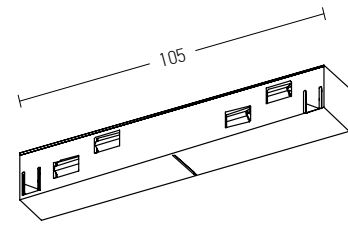

Inner Connector for 48V Magnetic Tracks
Code 20103 / Color Black
Code 20103-W / Color White