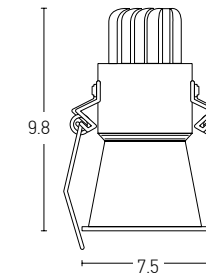

Power 6W
Input 220-240V, 50/60Hz
Color Temperature 3000K
Lumen 480Lm
Cri 90
Dimensions Ø: 5.5cm H: 9.1cm
Cutting Hole Ø: 5.2cm
Beam Angle 24°
Non Dimmable ☒
Material Aluminium
Depth Required JT : 9.5cm
Driver Included (160mA)
Color White Matt / **Code S073**

Power 10W
Input 220-240V, 50/60Hz
Color Temperature 3000K
Lumen 800Lm
Cri 90
Dimensions Ø: 7.5cm H: 9.8cm
Cutting Hole Ø: 7.2cm
Beam Angle 31°
Non Dimmable ☒
Material Aluminium
Depth Required JT : 10.5cm
Driver Included (250mA)
Color White Matt / **Code S075**