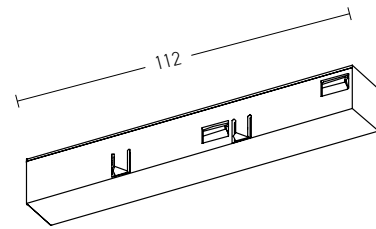

Accessories for All Tracks

Color : Black (RAL 9005)

Feeder for 48V Magnetic Tracks
Code 2096 / Color Black
Code 2096-W / Color White