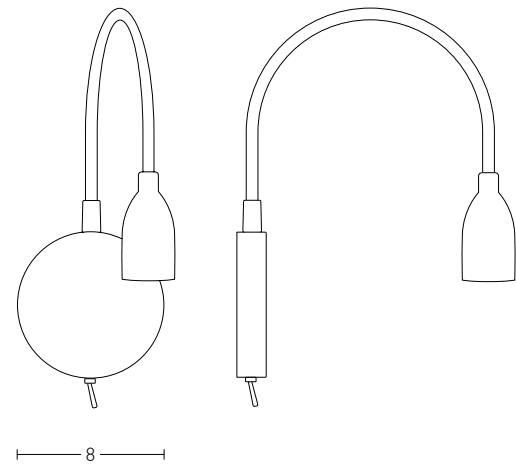

Hotel Lighting | Wall Lamps

Power 3W
Input 220-240V, 50/60Hz
Color Temperature 3000K
Lumen 240Lm
Cri 80
Base Ø: 8cm L: 3cm
Non Dimmable ☒
Switch On/Off
Material Metal - Aluminium
Special Feature Flex 20cm
Color Chrome / **Code H30**