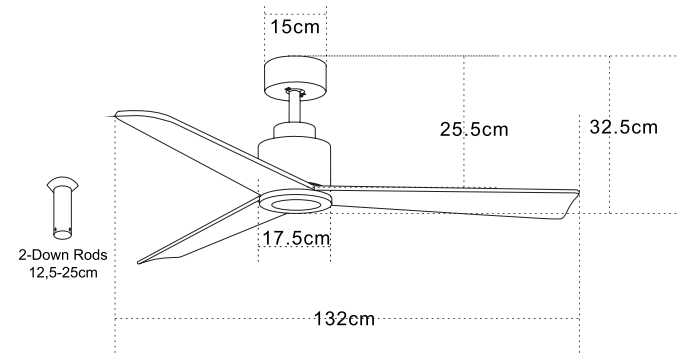

Led Light Source Without Light
Input 220-240V, 50/60Hz
dB 23
Dimensions 52" Ø: 132cm H: 32.5-45cm
Air Flow 175.3m³ min
Night Mode Time Setting 1h / 2h / 4h / 8h
Material Metal - Wood
Special Feature 2 Down Rods 12.5-25cm
Summer Function
Motor Feature AC Motor 57W
3 Speeds
Color Black Matt - Cherry Wood Blades / **Code 19136**