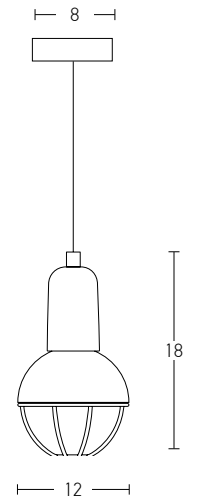

Bulb 1xE27
Power MAX 40W
Input 220-240V, 50/60Hz
Dimensions Ø: 12cm H: 18cm
Base Ø: 8cm H: 2cm
Material Metal - Clay
Special Feature 100cm Cable Adjustable
Color White - Copper Rusty / **Code 17065**

Bulb 1xE27
Power MAX 40W
Input 220-240V, 50/60Hz
Dimensions Ø: 8cm H: 12cm
Base Ø: 8cm H: 2cm
Material Metal - Clay
Color White - Copper Rusty / **Code 17068**