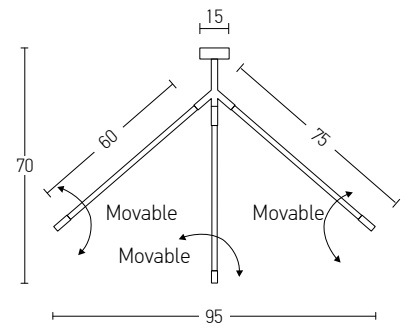

Power 28W
Input 220-240V, 50/60Hz
Color Temperature 3000K
Lumen 2520Lm
Cri 90
Dimensions Ø: 95cm H: 70cm
Base Ø: 15cm H: 3cm
Non Dimmable ☒
Material Aluminium - Acrylic - Brass
Special Feature Movable Profile Ø: 2.4cm
Color Sandy Black - Brushed Brass / **Code 20336**
Color Sandy Black / **Code 20337**