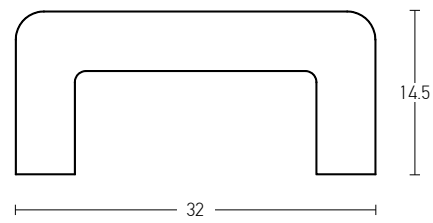

Bulb 1xG9
Power MAX 25W
Input 220-240V , 50/60Hz
Dimensions L: 14.5cm W: 32cm H: 5.5cm
Material Gypsum
Color Pure White / **Code 180026**

Bulb 1xG9
Power MAX 25W
Input 220-240V , 50/60Hz
Dimensions L: 10cm W: 20cm H: 6cm
Material Gypsum
Color Pure White / **Code 180027**