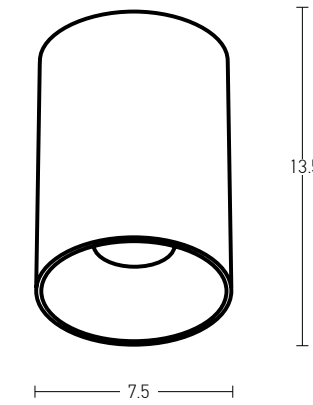

Bulb 1xGU10 Led
Power MAX 10W
Input 220-240V, 50/60Hz
Dimensions Ø: 7.5cm H: 13.5cm
Material Aluminium
Special Feature GU10 Lampholder Included
Color Metal Grey / **Code Z12105 M-G**
Color White / **Code Z12105 M-W**
Color Brushed Brass / **Code Z12105 M-BB**
*Ring Black / **Code Z050112-B**
*Reflector must be ordered separately