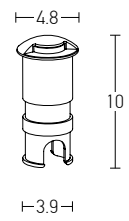

Power 3W
Input 24V
Color Temperature 3000K
Lumen 180Lm
Cri 80
IP 65
IK 10
Dimensions Ø: 4.8cm H: 10cm
Material Aluminium - Stainless Steel- PC Diffuser
Recommended Driver D-8-24 (Not Included)
Color Aluminium / **Code E179**