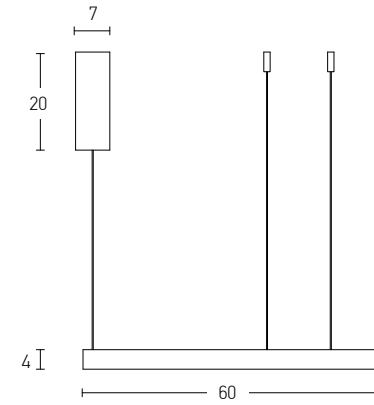

## Indoor Led Lighting

Power 25W  
 Input 220-240V, 50/60Hz  
 Color Temperature 3000K  
 Lumen 2000Lm  
 Cri 80  
 Dimensions Ø: 40cm H: 4cm  
 Base Ø: 7cm H: 20cm  
 Dimmable Triac   
 Material Aluminium - Acrylic  
 Special Feature 210cm Cable Adjustable  
 Profile 4x2cm  
 Color Brushed Gold Matt / **Code 2005**