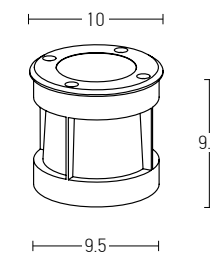

Driver

D-8-24

Power 8W
Input 220-240V, 50/60Hz
Output 24V
Dimensions L: 7.5cm W: 3cm H: 2.3cm
IP 42

Power 6W
Input 220-240V, 50/60Hz
Color Temperature 3000K
Lumen 600Lm
Cri 80
IP 67
IK 8
Dimensions Ø: 10cm H: 9.5cm
Beam Angle 36°
Material Aluminium - Stainless Steel- Tempered Glass
Depth Required 11mm
Recessed Mounting Box Included
Special Feature Driver Included
Color Stainless Steel / **Code E189**