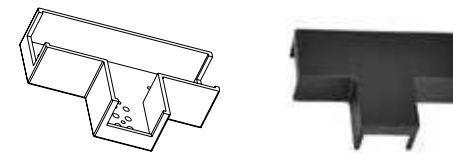

**Corner Connector for 48V Soft Track**

Dimensions L: 4.8cm W: 1.8cm H: 2.4cm  
Material Plastic

Color Black / Code 20282

**T Connector for 48V Soft Track**

Dimensions L: 7.1cm W: 1.8cm H: 2.4cm  
Material Plastic