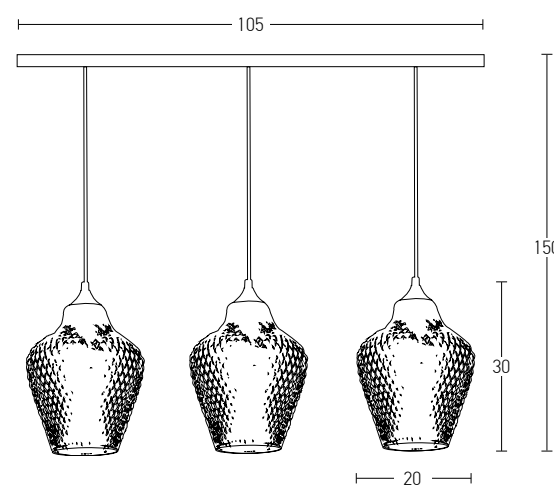

 Suggested Trimless Canopy **Code 20144**

Bulb 1xE27  
 Power MAX 40W  
 Input 220-240V, 50/60Hz  
 Dimensions Ø: 24cm H: 28cm  
 Base Ø: 12cm H: 2.5cm  
 Material Metal - Glass  
 Special Feature 200cm Cable Adjustable  
 Color Ink Blue - Brass - Black Matt / **Code 19175**

Bulb 1xE27  
 Power MAX 40W  
 Input 220-240V, 50/60Hz  
 Dimensions Ø: 20cm H: 30cm  
 Base Ø: 12cm H: 2.5cm  
 Material Metal - Glass  
 Special Feature 200cm Cable Adjustable  
 Color Clear Glass - Brass - Black Matt / **Code 19125**