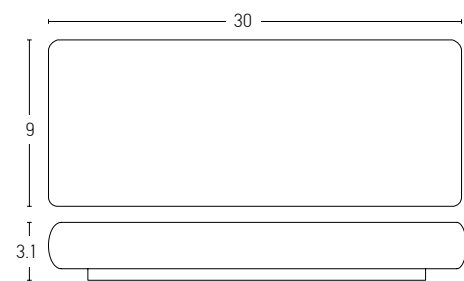

Power 2 x 10W
Input 220-240V, 50/60Hz
Color Temperature 3000K
Lumen 1600Lm
Cri 80
IP 65
Dimensions L: 3.1cm W: 30cm H: 9cm
Material Aluminium - Tempered Glass
Special Feature Up - Down Light
Color Graphite / **Code E240**