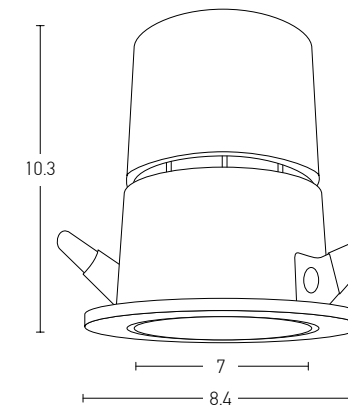

Power 10W
Input 220-240V, 50/60Hz
Color Temperature 3000K
Lumen 750Lm
Cri 90
Dimensions Ø: 7cm H: 8.3cm
Cutting Hole Ø: 6cm
Beam Angle 38°
Non Dimmable ☒
Material Aluminium
Depth Required JT: 9cm
Driver Included (250mA)
Color White Matt - Black Matt Reflector / **Code S070**

Power 15W
Input 220-240V, 50/60Hz
Color Temperature 3000K
Lumen 1125Lm
Cri 90
Dimensions Ø: 8.5cm H: 10.3cm
Cutting Hole Ø: 7.8cm
Beam Angle 30°
Non Dimmable ☒
Material Aluminium
Depth Required JT: 11cm
Driver Included (350mA)
Color White Matt - Black Matt Reflector / **Code S071**