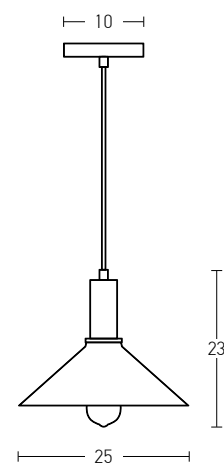

Bulb 1xE27
Power MAX 40W
Input 220-240V, 50/60Hz
Dimensions Ø: 25cm H: 23cm
Base Ø: 10cm H: 2cm
Material Aluminium
Special Feature 150cm Cable Adjustable
Color White Matt - Saumon Matt / **Code 180053**