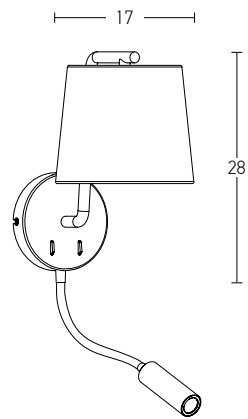

Bulb 1xE27  
 Power MAX 25W  
 Input 220-240V, 50/60Hz  
 Dimensions Ø: 40cm H: 40cm  
 Base Ø: 8cm H: 2cm  
 Material Metal - Bush - Burlap  
 Special Feature 150cm Cable Adjustable  
 Color Natural / **Code 20354**