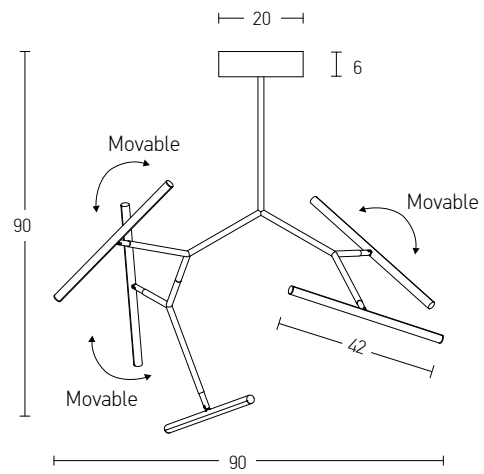

Power 49W
Input 220-240V, 50/60Hz
Color Temperature 3000K
Lumen 3920Lm
Cri 80
Dimensions L: 90cm W: 50cm H: 90cm
Base Ø: 20cm H: 6cm
Dimmable Triac ☐
Material Aluminium - Silicon
Special Feature Profile 42cm , Ø: 2cm
Color Sandy Black - Gold Matt / **Code 2070**
Color Gold Matt / **Code 2071**