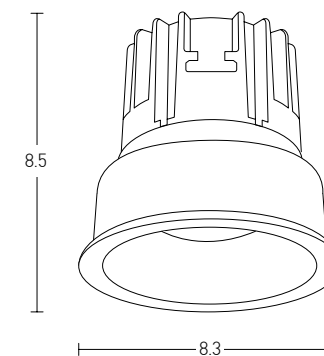

Power	13W
Input	220-240V, 50/60Hz
Color Temperature	3000K
Lumen	910Lm
Cri	90
IP	54
Dimensions	∅: 8.3cm H: 8.5cm
Cutting Hole	∅: 7.6cm
Beam Angle	32°
Non Dimmable	☒
Material	Aluminium
Depth Required	∏: 9cm
Driver	Included (300mA)
Color	Black Matt / Code S078
Color	White Matt / Code S077