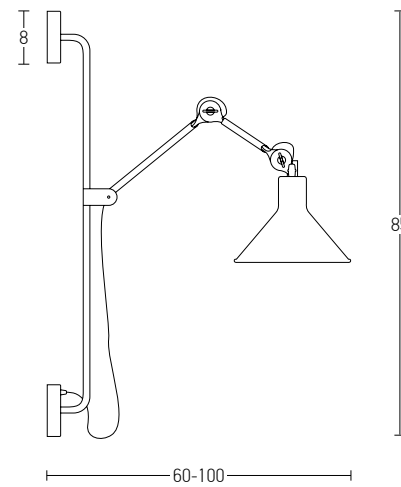

Bulb 1xE27
Power MAX 40W
Input 220-240V, 50/60Hz
Dimensions L: 60-100cm W: 20cm H: 85cm
Base Ø: 8cm H: 2cm
Material Metal - Aluminium
Special Feature Shade Ø: 20cm
Color Black Matt - White / **Code 19218**