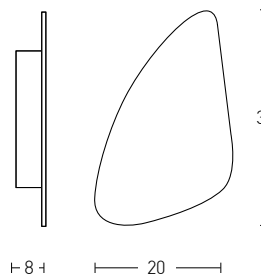

Bulb 2xG9 Led
Power MAX 7W
Input 220-240V, 50/60Hz
Dimensions L: 6cm W: 23cm H: 30cm
Material Metal - Marble
Color White Marble / **Code 18153-S**