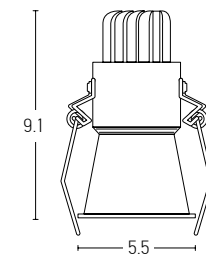

Power 4W
Input 220-240V, 50/60Hz
Color Temperature 3000K
Lumen 270Lm
Cri 90
Dimensions Ø: 4cm H: 5.8cm
Cutting Hole Ø: 3.3cm
Beam Angle 24°
Non Dimmable ☒
Material Aluminium
Depth Required JT : 6.5cm
Driver Included (700mA)
Color White Matt - Black Matt / **Code S092**

Power 6W
Input 220-240V, 50/60Hz
Color Temperature 3000K
Lumen 420Lm
Cri 90
Dimensions Ø: 6cm H: 8.2cm
Cutting Hole Ø: 5.1cm
Beam Angle 40°
Non Dimmable ☒
Material Aluminium
Depth Required JT : 9cm
Driver Included (160mA)
Color White Matt - Black Matt / **Code S093**

Power 15W
Input 220-240V, 50/60Hz
Color Temperature 3000K
Lumen 1050Lm
Cri 90
Dimensions Ø: 7.5cm H: 10cm
Cutting Hole Ø: 6.8cm
Beam Angle 38°
Non Dimmable ☒
Material Aluminium
Depth Required JT : 11cm
Driver Included (350mA)
Color White Matt - Black Matt / **Code S094**

Power 6W
Input 220-240V, 50/60Hz
Color Temperature 3000K
Lumen 480Lm
Cri 90
Dimensions Ø: 5.5cm H: 9.1cm
Cutting Hole Ø: 5.2cm
Beam Angle 24°
Non Dimmable ☒
Material Aluminium
Depth Required JT : 9.5cm
Driver Included (160mA)
Color White Matt / **Code S073**

Power 10W
Input 220-240V, 50/60Hz
Color Temperature 3000K
Lumen 800Lm
Cri 90
Dimensions Ø: 7.5cm H: 9.8cm
Cutting Hole Ø: 7.2cm
Beam Angle 31°
Non Dimmable ☒
Material Aluminium
Depth Required JT : 10.5cm
Driver Included (250mA)
Color White Matt / **Code S075**

Power 6W
Input 220-240V, 50/60Hz
Color Temperature 3000K
Lumen 480Lm
Cri 90
Dimensions Ø: 5.5cm H: 9.1cm
Cutting Hole Ø: 5.2cm
Beam Angle 24°
Non Dimmable ☒
Material Aluminium
Depth Required JT : 9.5cm
Driver Included (160mA)
Color Black Matt / **Code S074**