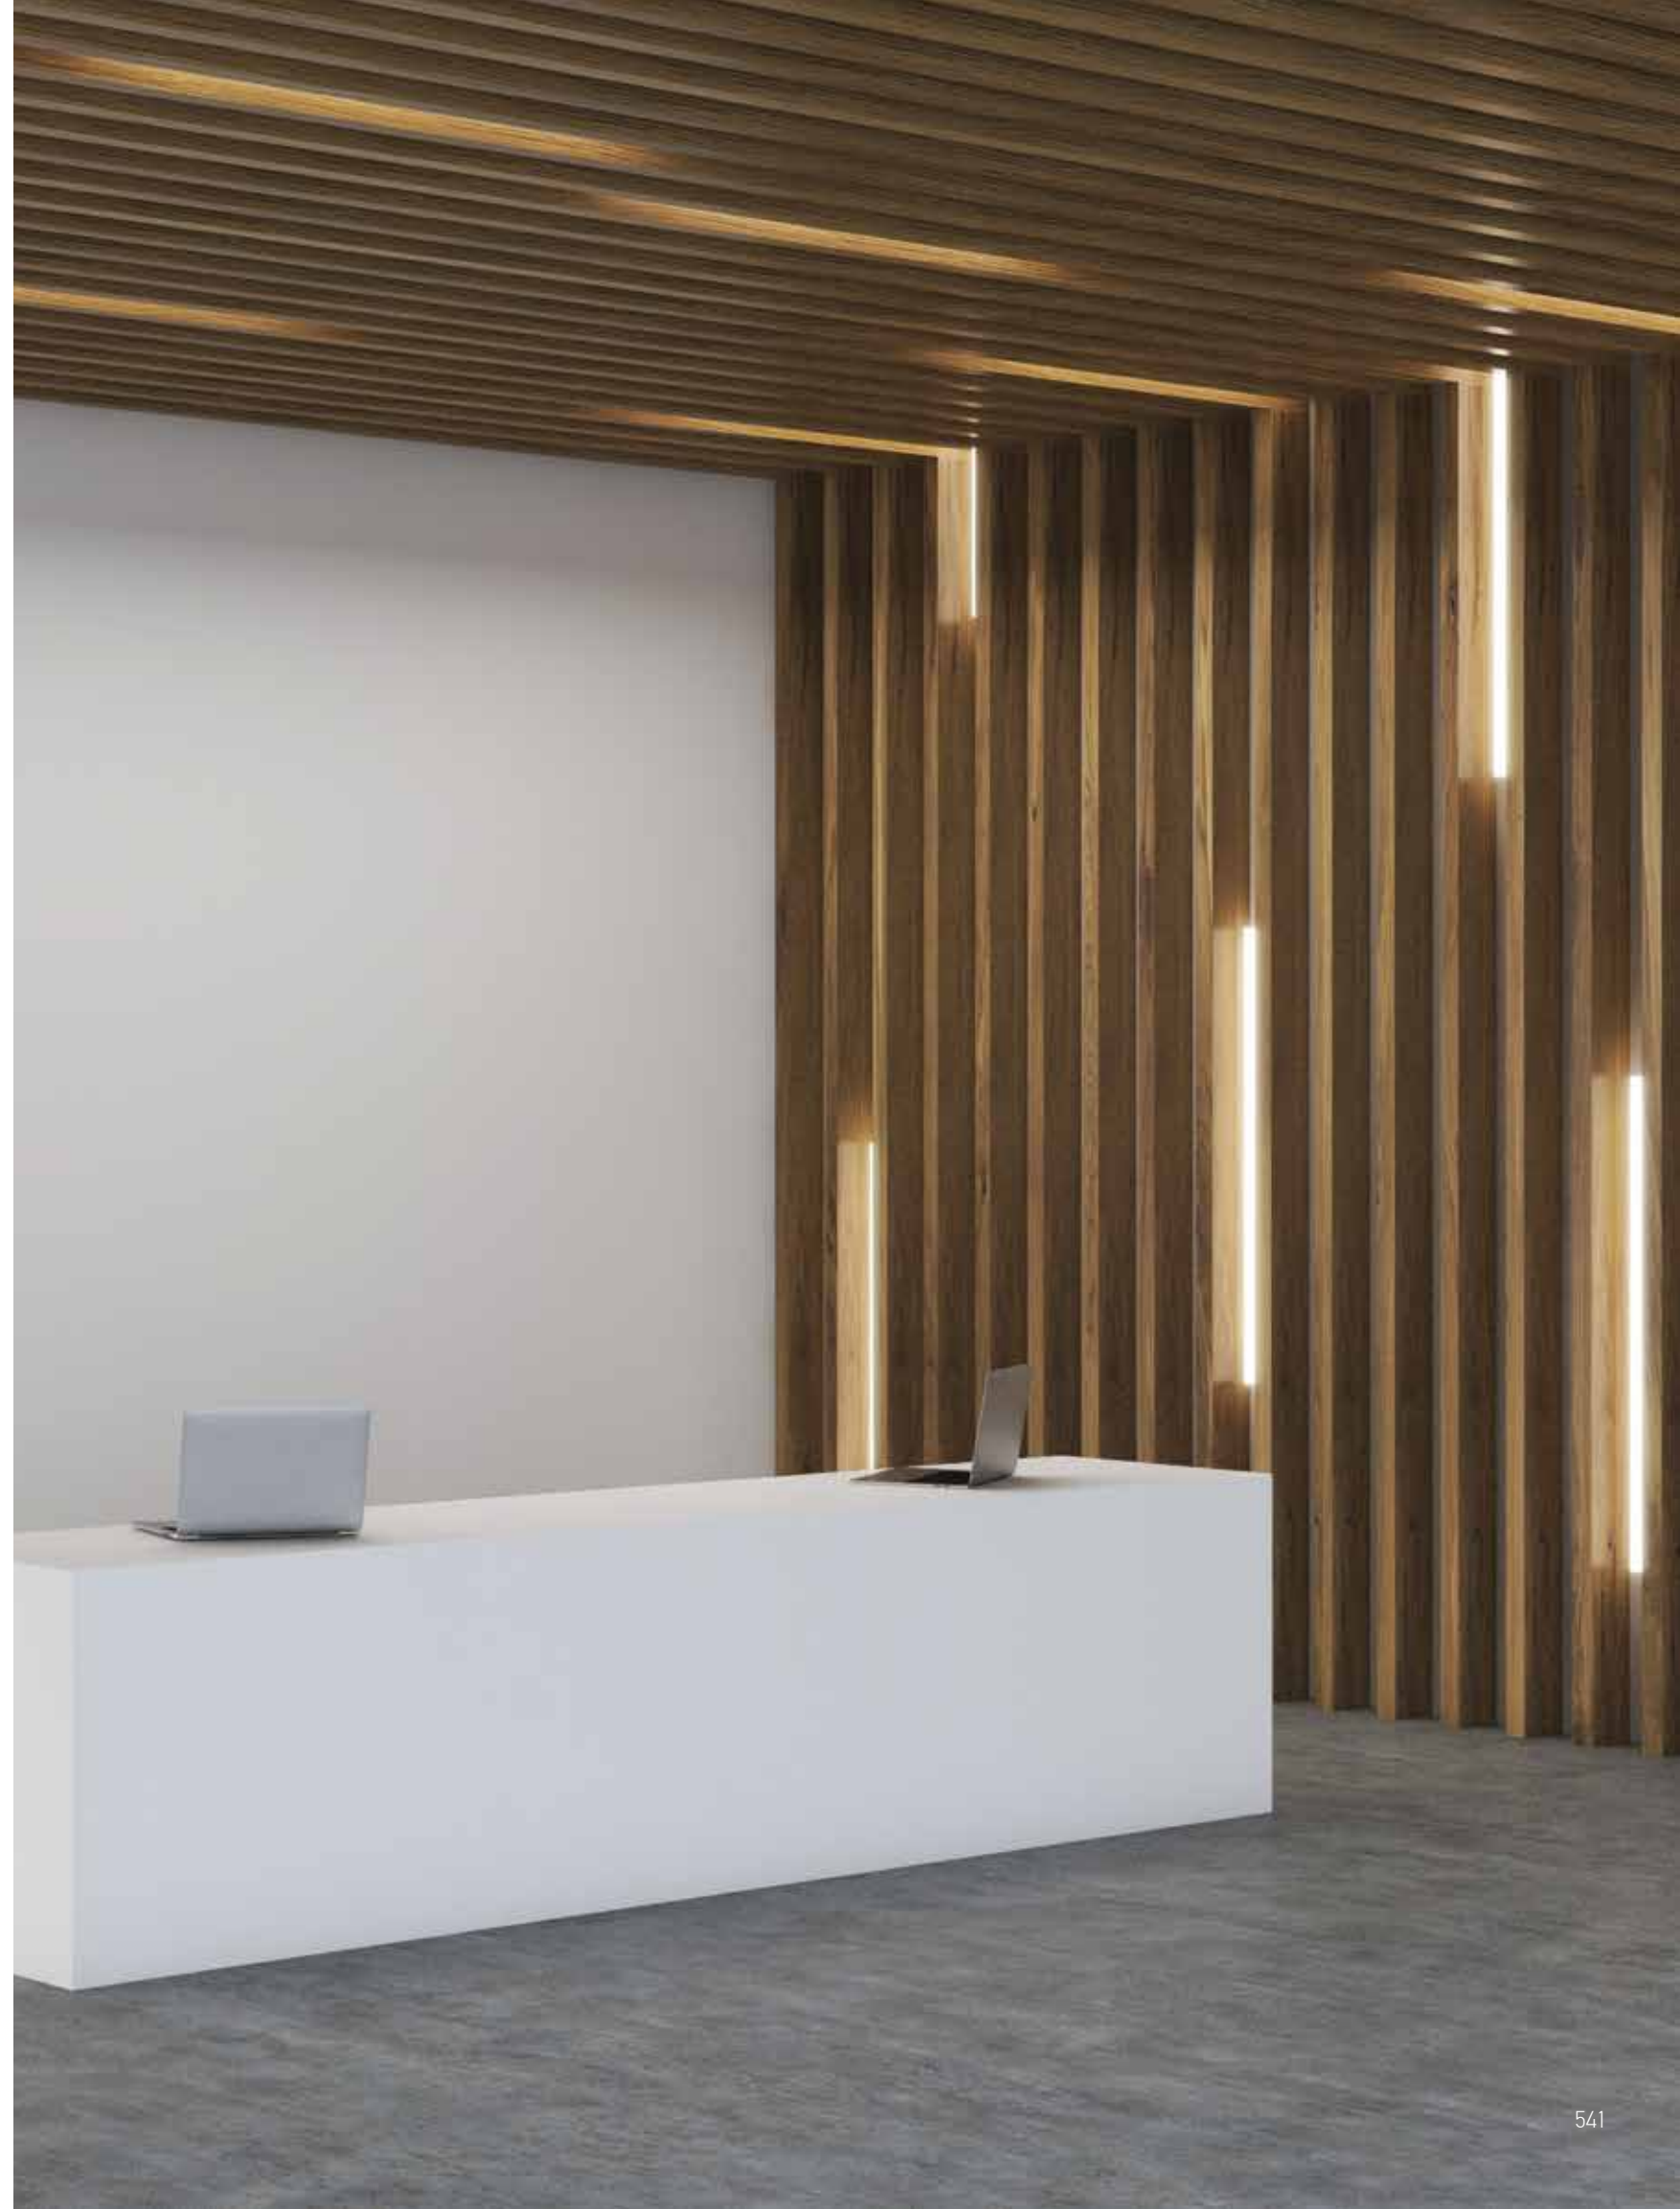

Fill in your code using the following items from the table.

Recessed Profile					
Code	Length	Driver	Kelvin	Set	Body Color
54	58 = 58cm	O = ON/OFF	3 = 3000K	E = HE	W = Sandy White
54	86 = 86cm	D = Dali	4 = 4000K	O = HO	B = Sandy Black
54	114 = 114cm				
54	142 = 142cm				
54	170 = 170cm				
54	198 = 198cm				
54	226 = 226cm				
54	254 = 254cm				
54	282 = 282cm				
54	310 = 310cm				
54	338 = 338cm				

Guide to Create your Code by Choosing : 54 - Length - Driver - Kelvin - Set - Body Color