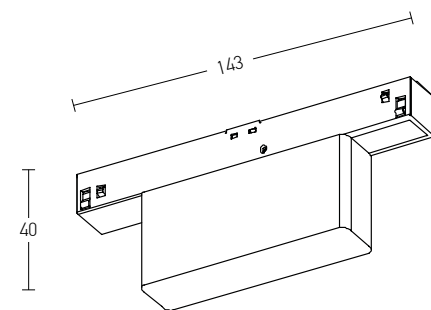

Flex Connector with Cable for 48V Magnetic Tracks  
**Code 20105 / Color Black**  
**Code 20105-W / Color White**

Corner Connector for 48V Magnetic Tracks  
**Code 20104 / Color Black**  
**Code 20104-W / Color White**