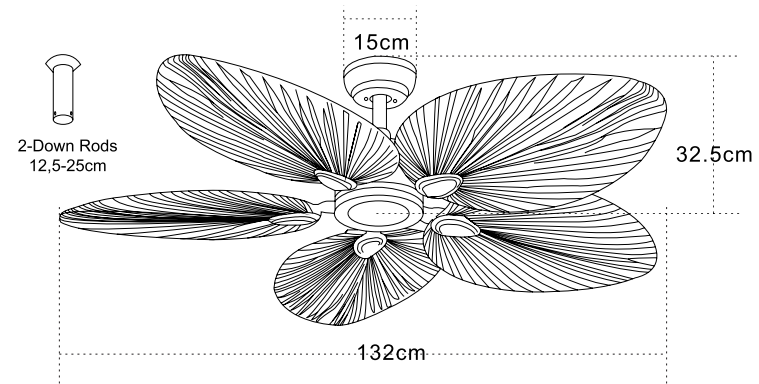

Led Light Source	Without Light
Input	220-240V, 50/60Hz
dB	20
Dimensions	52" Ø: 132cm H: 32.5-45cm
Air Flow	134.6m³ min
Night Mode	Time Setting 1h / 4h / 8h
Material	Metal - PaLm Leaf
Special Feature	2 Down Rods 12.5-25cm Summer & Winter Function
Motor Feature	DC Motor 48W 5 Speeds
Color	Coffee Matt - Natural PaLm Leaf Blades / Code 19139