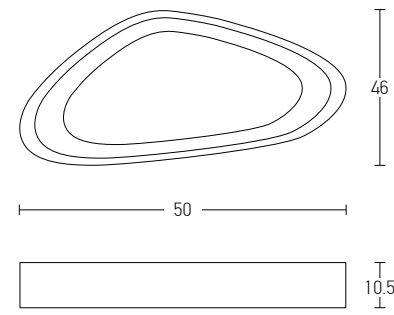

### Model Finishing

Black - Golden Leaf

Black - Copper

Power 30W  
 Input 220-240V, 50/60Hz  
 Color Temperature 3000K  
 Lumen 2400Lm  
 Cri 80  
 Dimensions L: 50cm W: 46cm H: 10.5cm  
 Non Dimmable ☒  
 Material Metal - Acrylic  
 Color White Matt / **Code 17018**