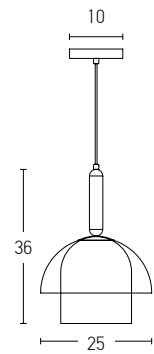

Bulb 1xE27
Power MAX 40W
Input 220-240V, 50/60Hz
Dimensions Ø: 25cm H: 36cm
Base Ø: 10cm H: 2cm
Material Metal - Glass
Special Feature 200cm Cable Adjustable
Color Black Matt - Smoked Grey / **Code 20126**