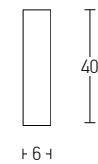

Bulb 1xGU10
Power MAX 40W
Input 220-240V, 50/60Hz
Dimensions Ø: 6cm H: 40cm
Material Aluminium
Color White Matt / **Code 1567-W**
Color Black Matt / **Code 1567-B**