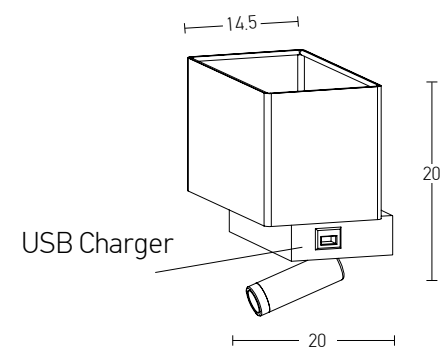

Led 3W
Bulb 1xE27
Power MAX 40W
Input 220-240V, 50/60Hz
Color Temperature 3000K
Lumen 240Lm
Dimensions L: 25cm W: 17cm H: 28cm
Base Ø: 12cm H: 2.5cm
Non Dimmable ☒
Switch 2/Switch On-Off
Material Metal - Aluminium - Fabric Shade
Special Feature Shade Ø: 17cm H: 14.5cm
Stick Ø: 2.8cm L: 36cm
Color Black Matt / **Code H57**

Led 3W
Bulb 1xE27
Power MAX 40W
Input 220-240V, 50/60Hz
Color Temperature 3000K
Lumen 240Lm
Cri 80
Dimensions L: 14.5cm W: 20cm H: 20cm
Non Dimmable ☒
Switch 2 On/Off
Material Metal - Aluminium - Fabric Shade
Special Feature USB Charger
Shade L: 12cm W: 20cm H: 11cm
Stick Ø: 2.8cm H: 8.5cm
Color Black Matt / **Code H59**