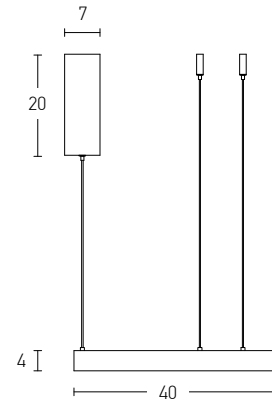

Indoor Led Lighting

Power 25W
Input 220-240V, 50/60Hz
Color Temperature 3000K
Lumen 2000Lm
Cri 80
Dimensions Ø: 40cm H: 4cm
Base Ø: 7cm H: 20cm
Dimmable Triac ☐
Material Aluminium - Acrylic
Special Feature 210cm Cable Adjustable
Profile 4x2cm
Color Brushed Gold Matt / **Code 2005**