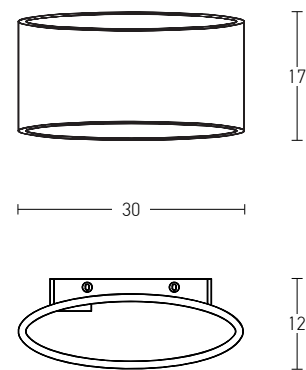

Bulb 1xG9
Power MAX 25W
Input 220-240V, 50/60Hz
Dimensions L: 13cm W: 13cm H: 15cm
Material Concrete
Color Concrete / **Code 180021**

Bulb 1xE27
Power MAX 40W
Input 220-240V, 50/60Hz
Dimensions L: 12cm W: 30cm H: 17cm
Material Concrete
Color Concrete / **Code 180020**