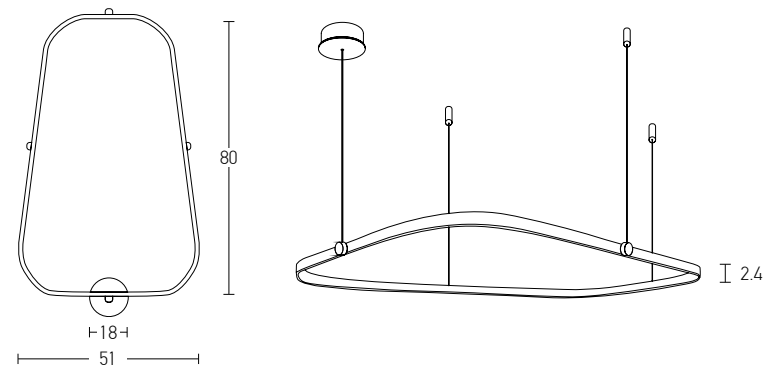

Indoor Led Lighting

Power 42W
Input 220-240V, 50/60Hz
Color Temperature 3000K
Lumen 3360Lm
Cri 80
Dimensions L: 80cm W: 51cm H: 2.4cm
Base Ø: 18cm H: 6cm
Non Dimmable ☐
Material Metal - Aluminium - Silicon
Special Feature 110cm Cable Adjustable Profile 1.5x2.4cm
Color Black Matt / **Code 17003**