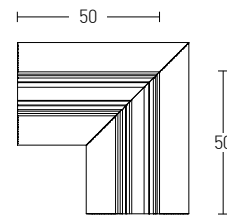

Power by : **CASAMBI**  
 Available App on :

**TRIMLESS** Track : 1m / 2m / 3m

**CORNER 90° (c1)**  
Vertical Plane

**CORNER 90° (c2)**  
Horizontal Plane

Track Code	Size	Color	Corner Code	Plane	Color
2083B-1	1m	Sandy Black	2083B-C1	Vertical	Sandy Black
2083W-1	1m	Sandy White	2083W-C1	Vertical	Sandy White
2083B-2	2m	Sandy Black	2083B-C2	Horizontal	Sandy Black
2083W-2	2m	Sandy White	2083W-C2	Horizontal	Sandy White
2083B-3	3m	Sandy Black			
2083W-3	3m	Sandy White			