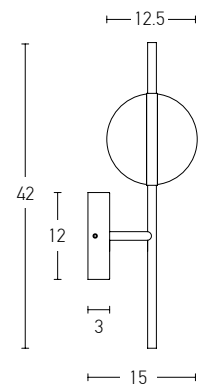

Power 8W
Input 220-240V, 50/60Hz
Color Temperature 3000K
Lumen 640Lm
Cri 80
Dimensions Ø: 12.5cm L: 15cm H: 42cm
Base Ø: 12cm H: 3cm
Non Dimmable ☒
Material Metal - Aluminium - Acrylic
Special Feature Opal Ball Ø: 12.5cm
Color Black Matt - Gold Matt / **Code 2003**