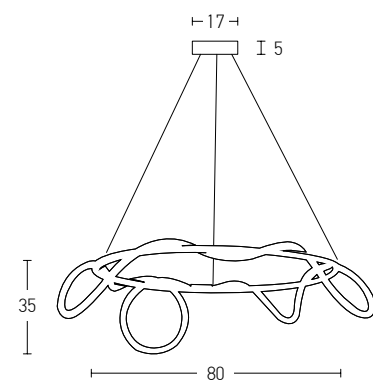

Power 60W
Input 220-240V, 50/60Hz
Color Temperature 3000K
Lumen 3600Lm
Cri 80
Dimensions Ø: 80cm H: 35cm
Base Ø: 17cm H: 5cm
Non Dimmable ☒
Material Metal - Silicon
Special Feature 360° Lighting Tube Ø: 2.4cm
190cm Cable Adjustable
Color Gold Matt / **Code 19261**

Power 60W
Input 220-240V, 50/60Hz
Color Temperature 3000K
Lumen 3600Lm
Cri 80
Dimensions L: 120cm H: 40cm
Base Ø: 17cm H: 5cm
Non Dimmable ☒
Material Metal - Silicon
Special Feature 360° Lighting Tube Ø: 2.4cm
220cm Cable Adjustable
Color Gold Matt / **Code 19254**

Power 40W
Input 220-240V, 50/60Hz
Color Temperature 3000K
Lumen 2400Lm
Cri 80
Dimensions L: 35cm H: 70cm
Base Ø: 15cm L: 11.5cm
Non Dimmable ☒
Material Metal - Silicon
Special Feature 360° Lighting Tube Ø: 2.4cm
Color Gold Matt / **Code 19255**