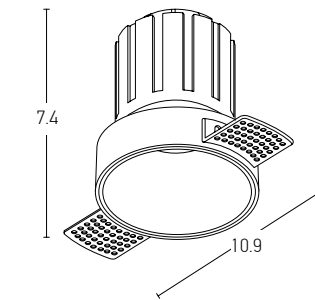

Power 6W
Input 220-240V, 50/60Hz
Color Temperature 3000K
Lumen 450Lm
Cri 90
Dimensions Ø: 6.2cm W: 10.9cm H: 7.4cm
Cutting Hole Ø: 6.2cm
Beam Angle 22°
Non Dimmable ☒
Material Aluminium
Depth Required JT : 8cm
Driver Included (135mA)
Color Sandy Black / **Code S095-B**
Color Copper Matt / **Code S095-C**
Color Gold Matt / **Code S095-G**