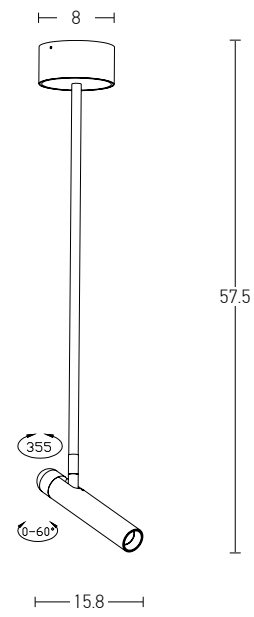

Indoor Led Lighting

Power 4.2W
Input 220-240V, 50/60Hz
Color Temperature 3000K
Lumen 462Lm
Cri 80
Dimensions L: 15.8cm H: 57.5cm
Base Ø: 8cm H: 4cm
Non Dimmable ☒
Material Metal - Aluminium
Beam Angle 38°
Special Feature Standard Length
Stick Ø: 2.5cm H: 15.8cm

Color Sandy Black / **Code 1921**
Color Sandy White / **Code 1920**