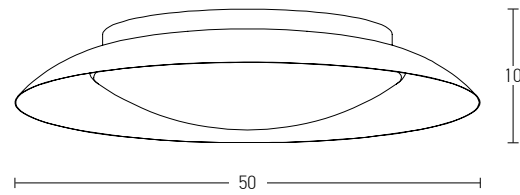

Indoor Led Lighting

Power	20W
Input	220-240V, 50/60Hz
Color Temperature	3000K
Lumen	1800Lm
Cri	80
Dimensions	Ø: 40cm H: 8.5cm
Non Dimmable	☒
Material	Metal - Acrylic
Special Feature	Optional Dimming PhaseCut
Color	Black - Copper / Code 1957
Color	Black - Golden Leaf / Code 1961

Power	28W
Input	220-240V, 50/60Hz
Color Temperature	3000K
Lumen	2520Lm
Cri	80
Dimensions	Ø: 50cm H: 10cm
Non Dimmable	☒
Material	Metal - Acrylic
Color	Black - Copper / Code 1959
Color	Black - Golden Leaf / Code 1962

Model Finishing