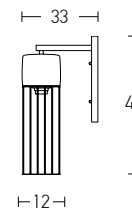

Bulb 1xE27
Power MAX 40W
Input 220-240V, 50/60Hz
Dimensions L: 33cm W: 12cm H: 41cm
Base L: 2.5cm W: 10cm H: 30cm
Material Metal - Concrete
Color Concrete - Black Matt Base / **Code 1661**