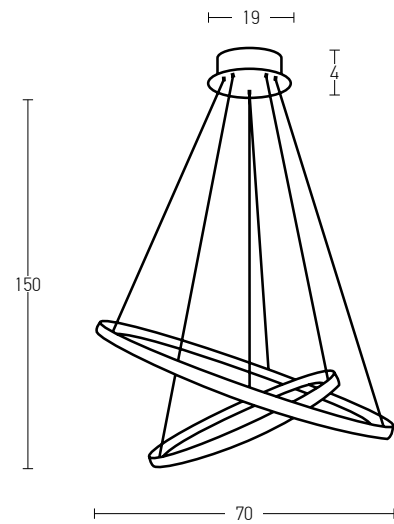

Power 40W
Input 220-240V, 50/60Hz
Color Temperature 3000K
Lumen 2000Lm
Cri 80
Dimensions Ø: 70cm H: 150cm
Base Ø: 19cm H: 4cm
Not Dimmable ☒
Material Aluminium - Steel / Crystal Diffuser
Special Feature 150cm Cable Adjustable
Color Black / **Code Z63054-B**