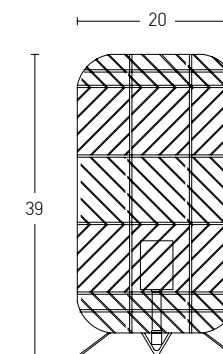

Bulb 1xE14
Power MAX 25W
Input 220-240V, 50/60Hz
Dimensions Ø: 20cm H: 39cm
Material Metal - Rattan
Special Feature 120cm Cable Available
Color Natural / **Code 20231**