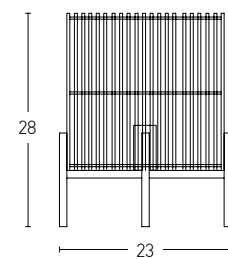

Bulb 1xE27
Power MAX 40W
Input 220-240V, 50/60Hz
Dimensions Ø: 30cm H: 30cm
Base Ø: 10cm H: 2cm
Material Metal - Rattan
Special Feature 200cm Cable Adjustable
Color Natural / **Code 20234**

Bulb 1xE27
Power MAX 40W
Input 220-240V, 50/60Hz
Dimensions Ø: 30cm H: 50cm
Material Metal - Thread String Cord - Fabric
Special Feature 120cm Cable Available
Shade Ø: 30cm H: 20cm
Color Light Beige / **Code 20235**

Bulb 1xE14
Power MAX 25W
Input 220-240V, 50/60Hz
Dimensions Ø: 23cm H: 28cm
Material Metal - Rattan
Special Feature 120cm Cable Available
Color Black Matt - Natural / **Code 20232**