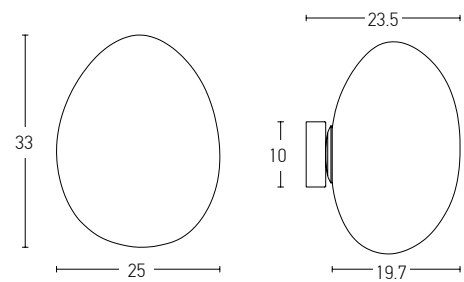

Suggested Trimless Canopy **Code 20144**

Indoor Led Lighting

Power 5W  
 Input 220-240V, 50/60Hz  
 Color Temperature 3000K  
 Lumen 400Lm  
 Cri 80  
 Dimensions L: 13.5cm W: 16.5cm H: 25cm  
 Base Ø: 10cm H: 3cm  
 Non Dimmable   
 Material Metal - Opal Glass  
 Color White / **Code 20137**