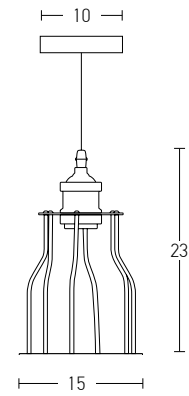

Suggested Trimless Canopy **Code 20144**

Bulb 1xE27  
 Power MAX 40W  
 Input 220-240V, 50/60Hz  
 Dimensions Ø: 36cm H: 35cm  
 Base Ø: 10cm H: 2cm  
 Material Metal - Aluminium  
 Special Feature 150cm Cable Adjustable  
 Color Black Matt - White / **Code 1548**