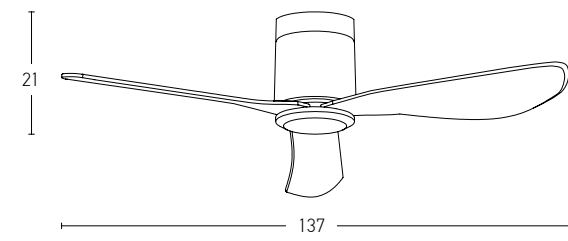

Color Coffee Matt - Cherry Wood Blades / Code 20256

Led Light Source Without Light  
Input 220-240V, 50/60Hz  
dB 20  
Dimensions 60" Ø: 152cm H: 32-44.5cm  
Air Flow 211.7m<sup>3</sup> min  
Night Mode Time Setting 2h / 4h / 8h  
Material Metal - Wood  
Special Feature 2 Down Rods 12.5-25cm  
Summer & Winter Function  
Motor Feature DC Motor 55W  
5 Speeds  
Color Black Matt - Solid Wood Blades / **Code 20259**