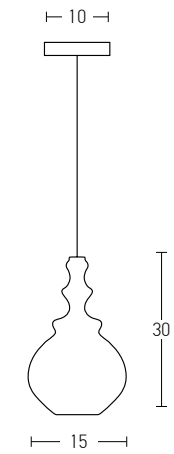

Bulb 1xE27
Power MAX 40W
Input 220-240V, 50/60Hz
Dimensions Ø: 15cm H: 30cm
Base Ø: 10cm H: 2cm
Material Metal - Glass
Special Feature 200cm Cable Adjustable
Color Clear Glass - Chrome / **Code 17040**