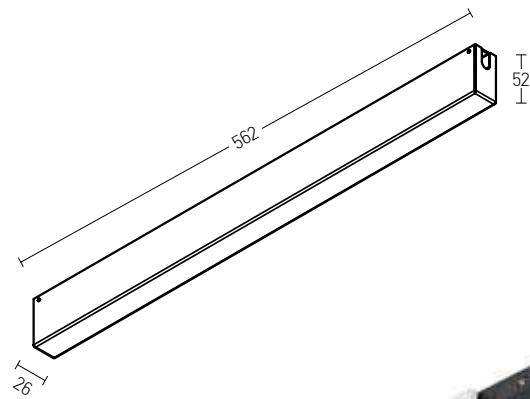

Surface Mount Base with Driver for Surface Magnetic Track

Power 75W
Input 220-240 , 50-60Hz
Output 48V
Color Sandy White
Guarantee 5Years

ON-OFF / **Code 20306-W**
DALI KIT / **Code 20308-W**
PUSH BUTTON KIT / **Code 20310-W**
BLUETOOTH KIT / **Code 20312-W**