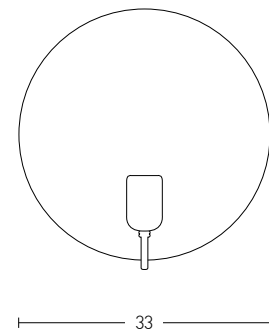

Bulb 1xE27
Power MAX 40W
Input 220-240V, 50/60Hz
Dimensions Ø: 33cm L: 15cm
Base Ø: 8cm H: 2cm
Material Metal
Color Copper Rusty / **Code 1484**