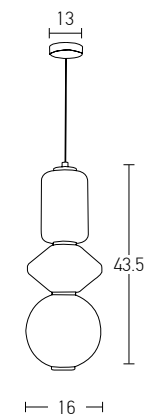

Power 15W
Input 220-240V, 50/60Hz
Color Temperature 3000K
Lumen 1200Lm
Cri 80
Dimensions Ø: 16cm H: 43.5cm
Base Ø: 13cm H: 5cm
Dimmable Triac ☐
Material Aluminium - Opal Glass
Special Feature 200cm Cable Adjustable
Color Gold Matt / **Code 19100**