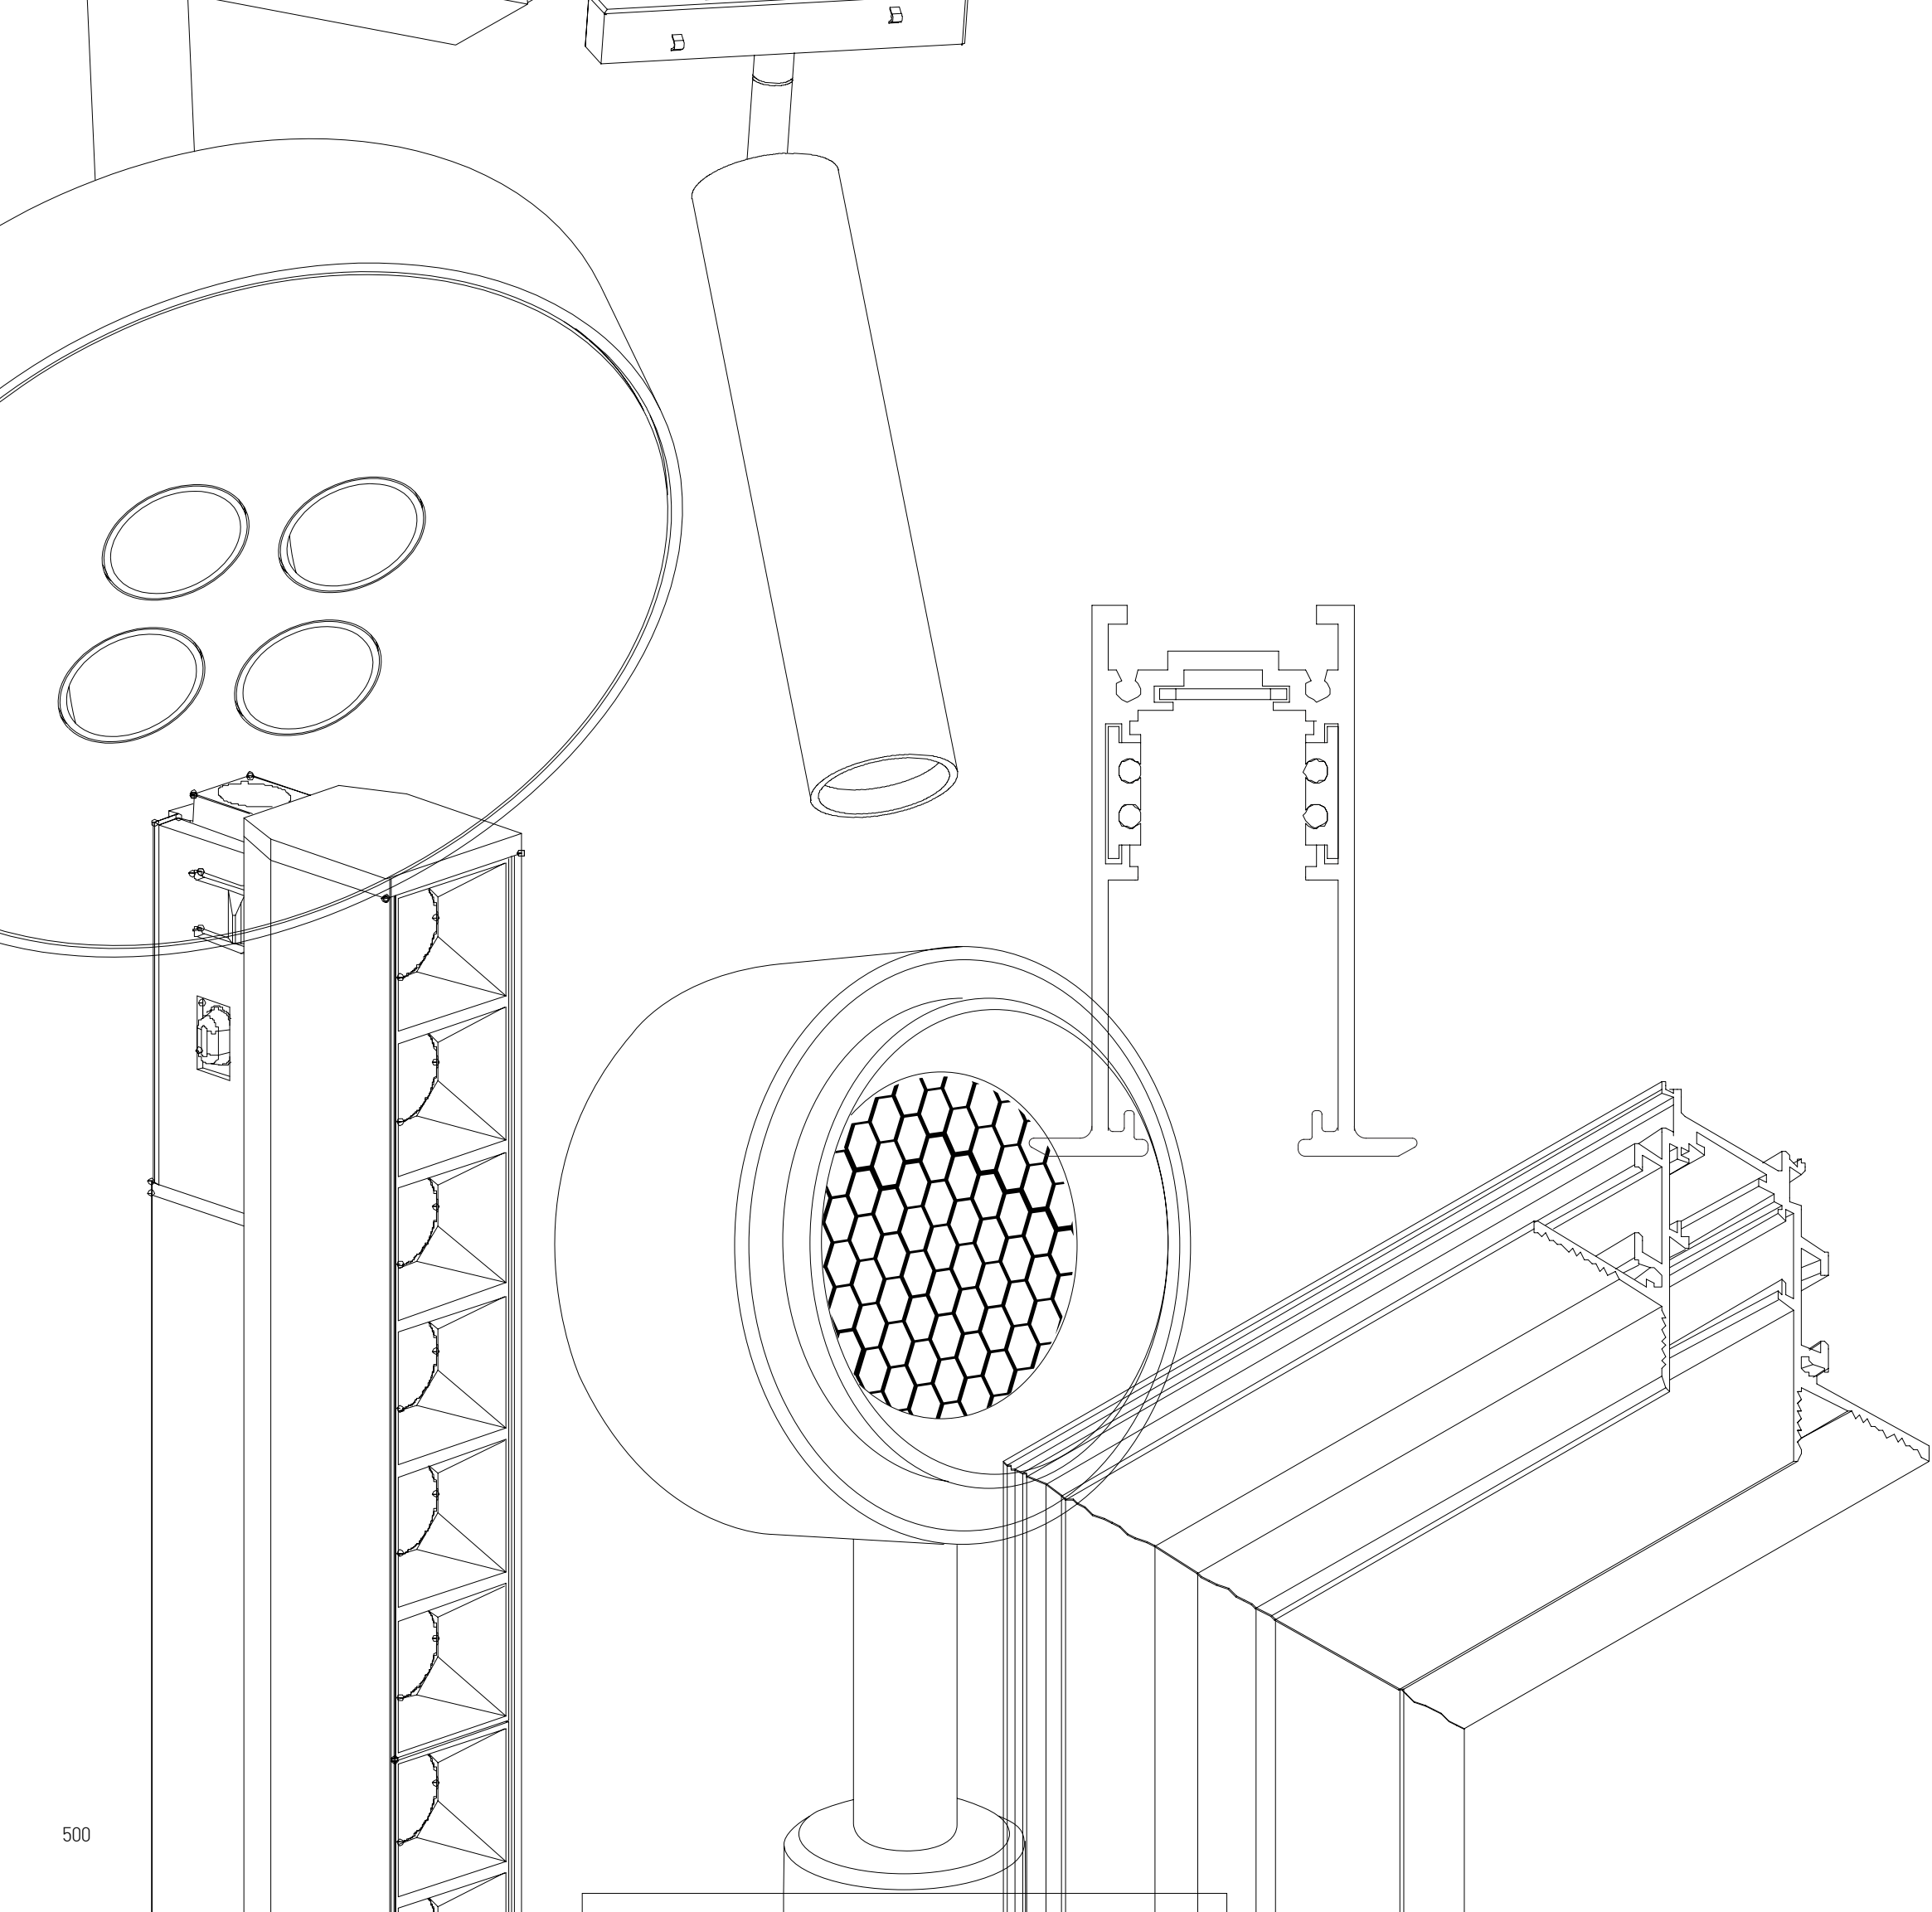

## Architectural Lighting

**4.8**  
 VOLT  
 MAGNETIC  
 SYSTEM

COLOR VARIETY UPON REQUEST

SMART CONTROLS

SAVING ENERGY

SLIM LUMINAIRES

CUSTOMIZE  
ARCHITECTURAL LIGHTING

EASY CHANGES