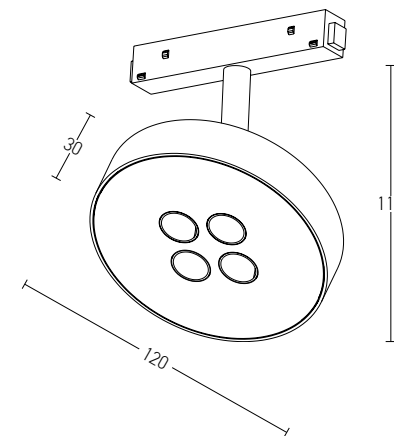

Power 15W
Input 48V
Color Temperature 3000K
Lumen 1650Lm
Cri 80
Dimensions Ø: 45mm H: 200mm
Beam Angle 24°
Non Dimmable ☒
Material Aluminium
Color Sandy Black / Code 2095
CREE