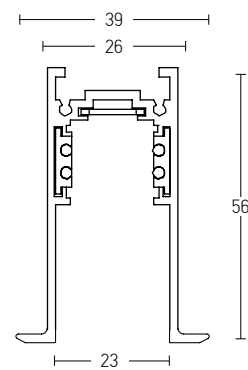

Straight Mechanic Connector  
Material Aluminium  
**Code 2097-B**

**RECESSED** Track : 1m / 2m / 3m

**CORNER 90° (c1)**  
Vertical Plane

**CORNER 90° (c2)**  
Horizontal Plane

Track Code	Size	Color
2084B-1	1m	Sandy Black
2084W-1	1m	Sandy White
2084B-2	2m	Sandy Black
2084W-2	2m	Sandy White
2084B-3	3m	Sandy Black
2084W-3	3m	Sandy White