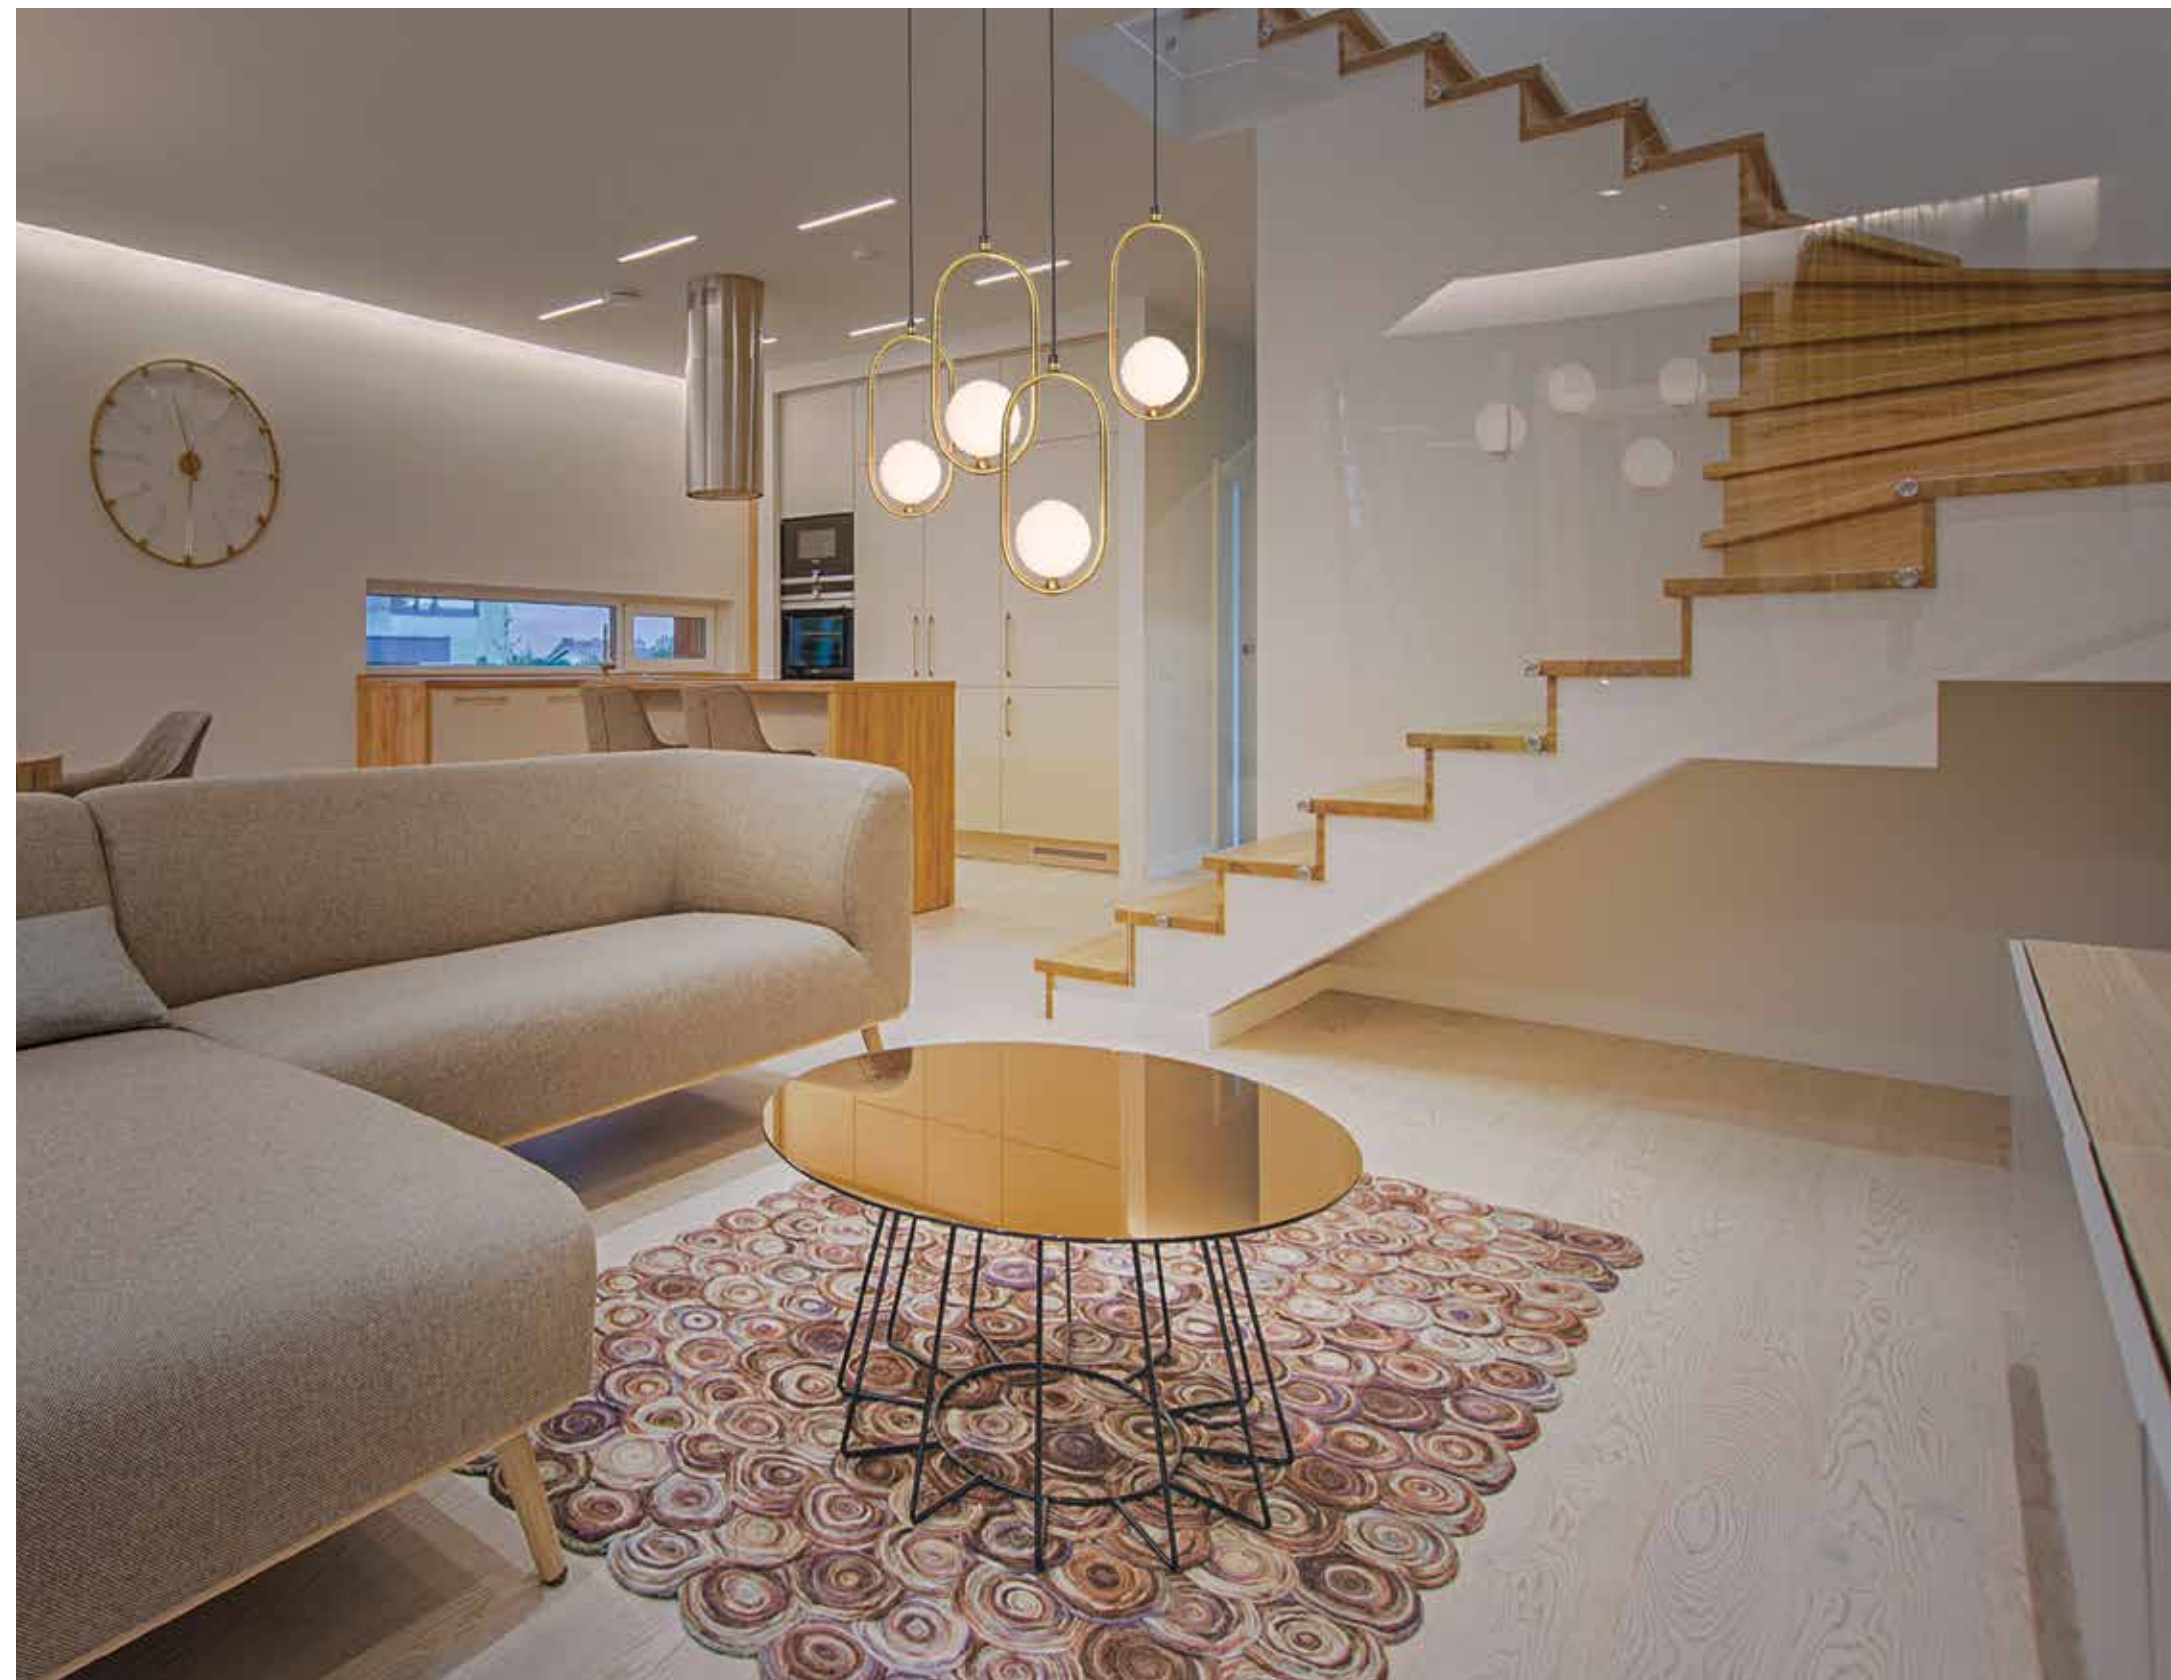

Bulb 1xG9 Led
Power MAX 9W
Input 220-240V, 50/60Hz
Dimensions W: 11cm H: 23cm
Base Ø: 8cm H: 2cm
Material Metal - Opal Glass
Special Feature 150cm Cable Adjustable
Opal Glass Ø: 8cm
Color Bronze / Code 18143