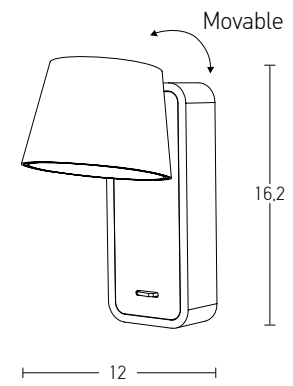

Power 7W
Input 220-240V, 50/60Hz
Color Temperature 3000K
Lumen 595Lm
Cri 80
Dimensions L: 12cm W: 6cm H: 16.2cm
Base L: 3cm W: 6cm H: 15cm
Non Dimmable ☒
Switch On/Off
Material Metal - Aluminium
Special Feature Shade Ø: 8.5cm H: 6.5cm
Color Sandy White - Natural Wood / **Code H62**
Sandy Black - Brown Wood / **Code H61**