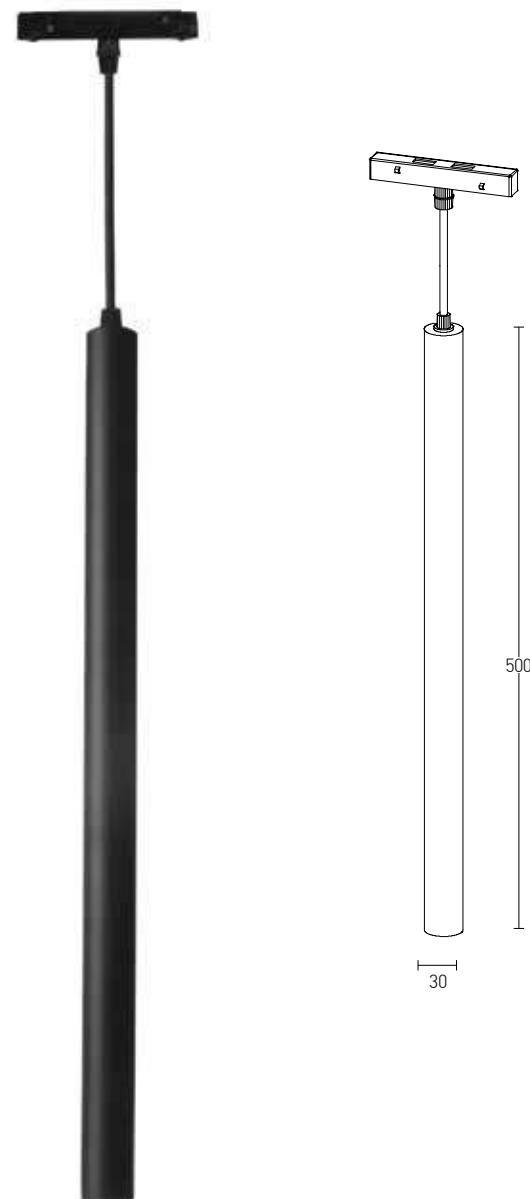

Power 7W
Input 48V
Color Temperature 3000K
Lumen 770Lm
Cri 80
Dimensions Ø: 30mm H: 500mm
Beam Angle 24°
DALI Dimmable ☉
Material Aluminium
Special Feature 100cm Cable Adjustable
Color Sandy Black / Code 2081-D
CREE

Power 7W
Input 48V
Color Temperature 3000K
Lumen 770Lm
Cri 80
Dimensions Ø: 30mm H: 500mm
Beam Angle 24°
Non Dimmable ☒
Material Aluminium
Special Feature 100cm Cable Adjustable
Color Sandy Black / Code 2081
CREE

CASAMBI READY wireless control for DALI luminaires

The Zambelis 48V tracks are compatible with CASAMBI control system, which permits bidirectional communication between control device and luminaires, making it possible for the user to create scenes, regulate the system from smart devices, etc.

With the CASAMBI control system and its Control wireless variants, the user has total control over the installation, with all the features available in low voltage alternatives. The 48V system does not mean relinquishing the leading edge in control for architectural lighting.

Power by : **CASAMBI**
Available App on :