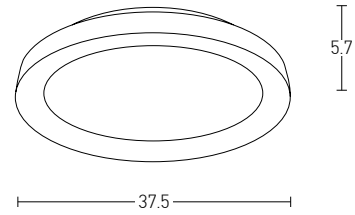

### Model Finishing

Brushed Gold Matt

Brushed Coffee

Sandy White

Sandy Black

Power 30W  
 Input 220-240V, 50/60Hz  
 Color Temperature 3000K  
 Lumen 1800Lm  
 Cri 80  
 Dimensions Ø: 37.5cm H: 5.7cm  
 Non Dimmable   
 Material Aluminium - Acrylic  
 Color White / **Code Z62130L-W**  
 Color Black / **Code Z62130L-B**