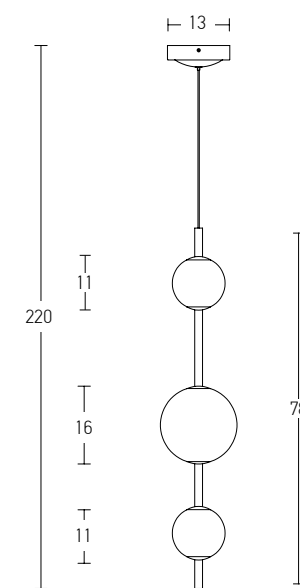

Power 12W
Input 220-240V, 50/60Hz
Color Temperature 3000K
Lumen 960Lm
Cri 80
Dimensions H: 78cm
Non Dimmable ☒
Material Metal - Opal Glass
Special Feature 140cm Cable Adjustable
Glass Ø: 16cm
Glass Ø: 11cm
Color Black Matt / **Code 20132**