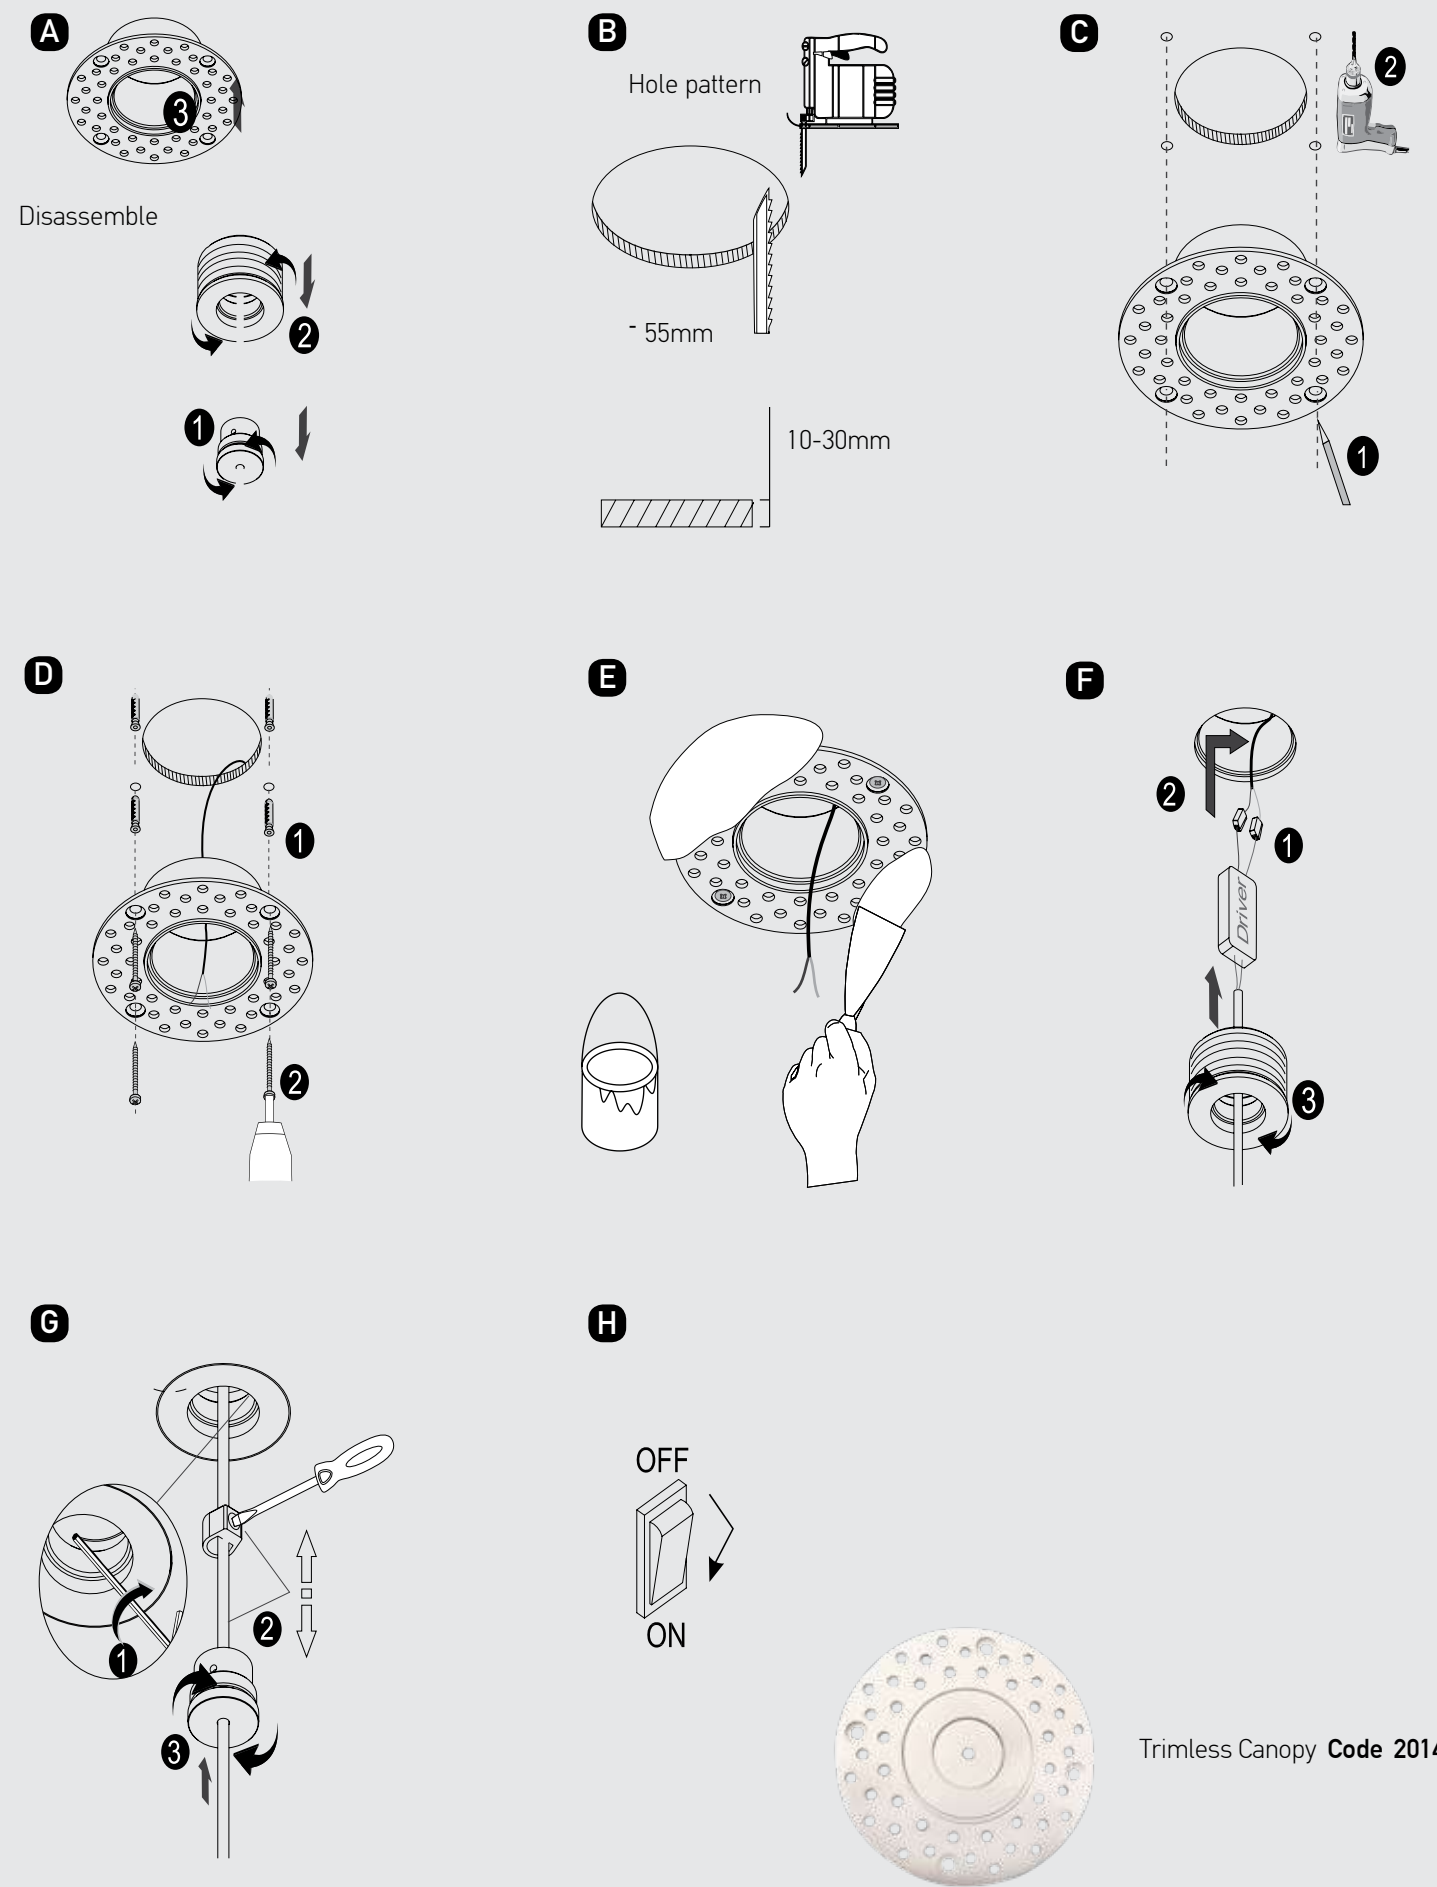

## Installation Manual

Trimless Canopy **Code 20144**

Bulb 1xGU10  
 Power MAX 50W  
 Input 220-240V, 50/60Hz  
 Dimensions Ø: 6.8cm H: 5.7cm  
 Cutting Hole Ø: 6.2cm  
 Material Aluminium  
 Depth Required  $\downarrow\uparrow$ : 10cm  
 Special Feature GU10 Lampholder Included  
 Color Sandy White - Black / **Code Z10105-D9**