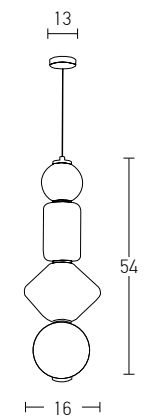

Power 18W
Input 220-240V, 50/60Hz
Color Temperature 3000K
Lumen 1440Lm
Cri 80
Dimensions Ø: 16cm H: 54cm
Base Ø: 13cm H: 5cm
Dimmable Triac ☐
Material Aluminium - Opal Glass
Special Feature 200cm Cable Adjustable
Color Gold Matt / **Code 19102**