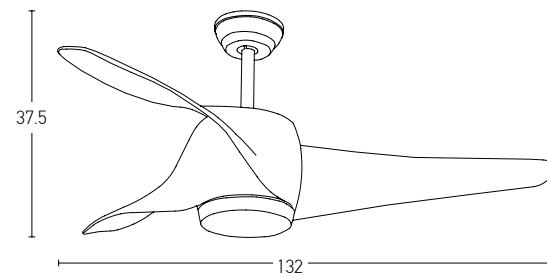

# MOTOR DC ADVANTAGES

<p>UP TO <b>70%</b> LESS ELECTRICITY</p> <p>ENERGY SAVING</p>	 <p>LIGHT WEIGHT</p>	<p>3~5 SPEEDS</p> <p>3-5 SPEEDS</p>	 <p>LONG LIFE</p>
---	---	---	--

Led Light Source 15W  
Input 220-240V, 50/60Hz  
Color Temperature 3000K, 4000K, 6000K  
Lumen 1500Lm  
Cri 80  
dB 20  
Dimensions 52" Ø: 132cm H: 37.5-50cm  
Air Flow 147.4m<sup>3</sup> min  
Night Mode Time Setting 1h / 2h / 4h / 8h  
Material Metal - Acrylic - Wood  
Special Feature 2 Down Rods 12.5-25cm  
Summer & Winter Function  
Motor Feature DC Motor 40W  
5 Speeds