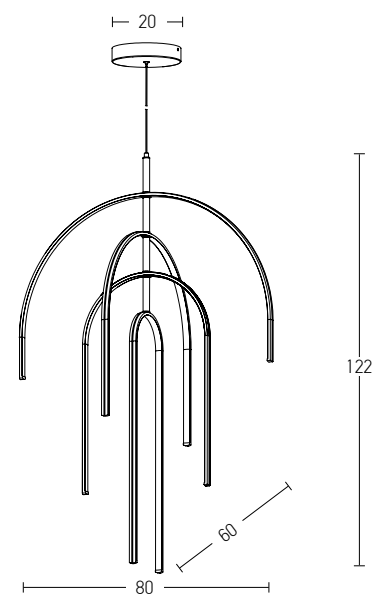

Power 96W
Input 220-240V, 50/60Hz
Color Temperature 3000K
Lumen 7680Lm
Cri 80
Dimensions L: 80cm W: 60cm H: 122cm
Base Ø: 20cm H: 4cm
Dimmable Triac ☐
Material Aluminium - Acrylic
Color Gold Matt / **Code 1933**