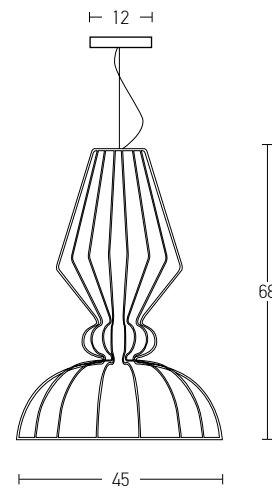

Bulb 1xE27
Power MAX 40W
Input 220-240V, 50/60Hz
Dimensions Ø: 45cm H: 68cm
Base Ø: 12cm H: 2cm
Material Metal
Special Feature 120cm Cable Adjustable
Color White Matt / **Code 1638**