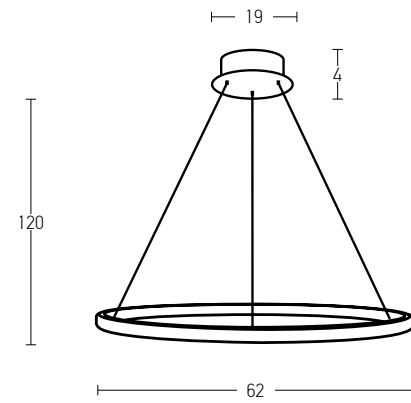

Power 20W
Input 220-240V, 50/60Hz
Color Temperature 3000K
Lumen 1000Lm
Cri 80
Dimensions Ø: 62cm H: 120cm
Base Ø: 19cm H: 4cm
Not Dimmable ☒
Material Aluminium - Steel / Crystal Diffuser
Special Feature 120cm Cable Adjustable
Color Black / **Code Z63054-A**