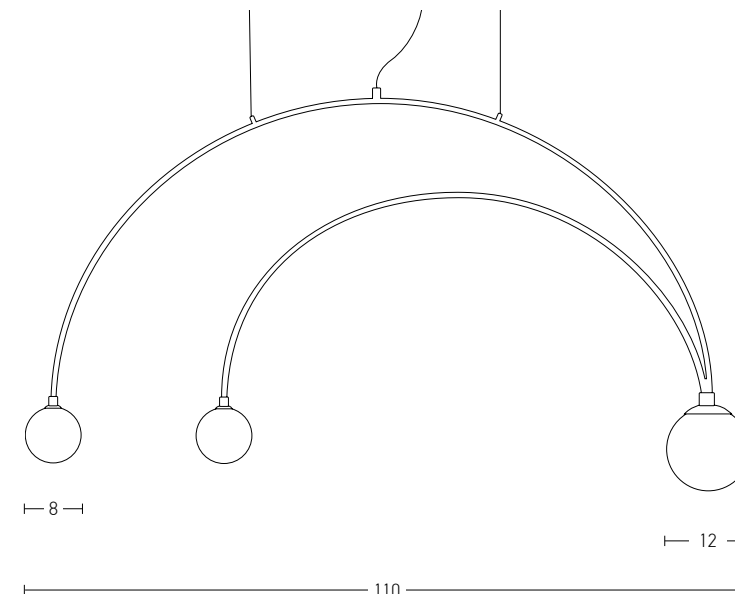

Bulb 3xG9 Led
Power MAX 9W
Input 220-240V, 50/60Hz
Dimensions L: 110cm H: 60cm
Base Ø: 8cm H: 2cm
Material Metal - Opal Glass
Special Feature 120cm Cable Adjustable
Opal Glass Ø: 12cm / Ø: 8cm
Color Black Matt / **Code 17101**