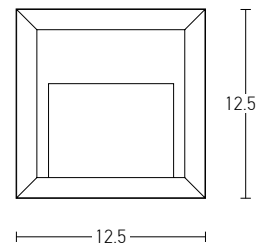

Power 1.5W
Input 220-240V, 50/60Hz
Color Temperature 3000K
Lumen 120Lm
Cri 80
IP 65
Dimensions L: 2.5cm W: 12.5cm H: 12.5cm
Material ABS
Color Graphite / **Code E230**