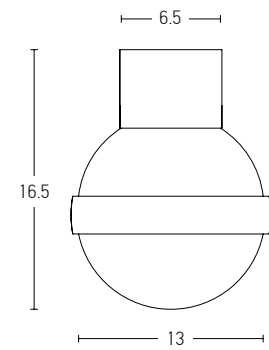

Power 5.6W
Input 220-240V, 50/60Hz
Color Temperature 3000K
Lumen 400Lm
Cri 80
Dimensions Ø: 13cm H: 16.5cm
Base Ø: 6.5cm H: 5.5cm
Non Dimmable ☒
Material Metal - Acrylic
Color White Matt / **Code 20169**
Color Grey / **Code 20170**

Power 8W
Input 220-240V, 50/60Hz
Color Temperature 3000K
Lumen 560Lm
Cri 80
Dimensions Ø: 19cm H: 22.5cm
Base Ø: 6.5cm H: 6.5cm
Non Dimmable ☒
Material Metal - Acrylic
Color White Matt / **Code 20171**
Color Grey / **Code 20172**