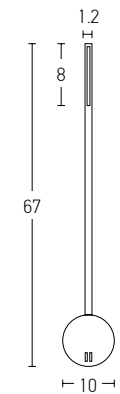

**Model Finishing**

Copper

Black Matt

Chrome Matt

Power 3W  
 Input 220-240V, 50/60Hz  
 Color Temperature 3000K  
 Lumen 240Lm  
 Cri 80  
 Dimensions L: 34cm W: 4cm H: 12cm  
 Depth 5cm  
 Non Dimmable   
 Switch On/Off  
 Material Metal - Aluminium  
 Cutting Hole 8.6x3.2cm  
 Special Feature Stick Ø: 2.5cm H: 6cm  
 Color Black / **Code H69**