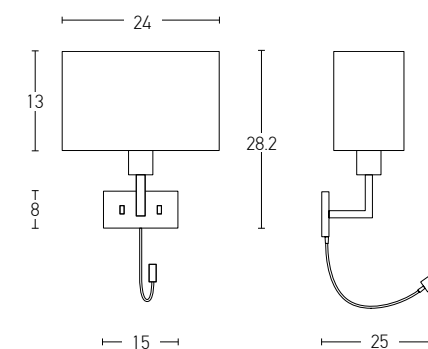

Led 3W
Bulb 1xE27
Power MAX 40W
Input 220-240V, 50/60Hz
Color Temperature 3000K
Lumen 595Lm
Cri 80
Dimensions L: 25cm W: 24cm H: 28.2cm
Base W: 15cm H: 8cm
Non Dimmable ☒
Switch 2 On/Off
Material Metal - Fabric Shade
Special Feature Shade L: 16.4cm W: 24cm H: 13cm
Stick Ø: 3x27cm
Color Chrome - Light Beige / **Code H51**