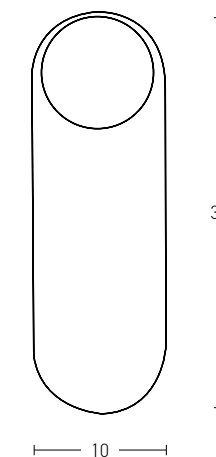

Bulb 1xG9 Led
Power MAX 9W
Input 220-240V, 50/60Hz
Dimensions L: 12cm W: 10cm H: 30cm
Base Ø: 8cm H: 2cm
Material Metal - Opal Glass
Color Gold Matt / **Code H64**