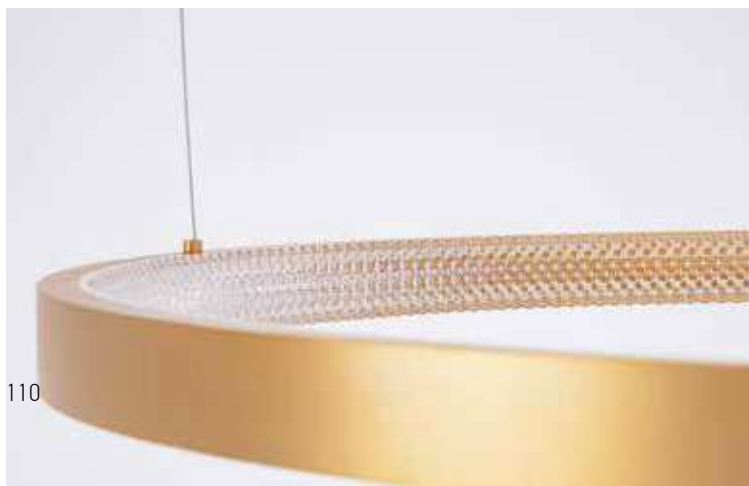

Indoor Led Lighting

Power 25W
Input 220-240V, 50/60Hz
Color Temperature 3000K
Lumen 2000Lm
Cri 80
Dimensions Ø: 40cm H: 4cm
Base Ø: 7cm H: 20cm
Dimmable Triac ☐
Material Aluminium - Acrylic
Special Feature 210cm Cable Adjustable
Profile 4x2cm
Color Brushed Gold Matt / **Code 2005**

Power 36W
Input 220-240V, 50/60Hz
Color Temperature 3000K
Lumen 2880Lm
Cri 80
Dimensions Ø: 60cm H: 4cm
Base Ø: 7cm H: 20cm
Dimmable Triac ☐
Material Aluminium - Acrylic
Special Feature 210cm Cable Adjustable
Profile 4x2cm
Color Brushed Gold Matt / **Code 2006**

Power 50W
Input 220-240V, 50/60Hz
Color Temperature 3000K
Lumen 4000Lm
Cri 80
Dimensions Ø: 80cm H: 4cm
Base Ø: 7cm H: 20cm
Dimmable Triac ☐
Material Aluminium - Acrylic
Special Feature 210cm Cable Adjustable
Profile 4x2cm
Color Brushed Gold Matt / **Code 2007**

Power 60W
Input 220-240V, 50/60Hz
Color Temperature 3000K
Lumen 4800Lm
Cri 80
Dimensions Ø: 110cm H: 4cm
Base Ø: 7cm H: 20cm
Dimmable Triac ☐
Material Aluminium - Acrylic
Special Feature 210cm Cable Adjustable
Profile 4x2cm
Color Brushed Gold Matt / **Code 2008**