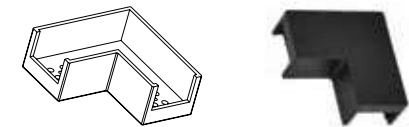

**Corner Connector for 48V Soft Track**

Dimensions L: 4.8cm W: 1.8cm H: 2.4cm  
Material Plastic

Color Black / Code 20282

**T Connector for 48V Soft Track**

Dimensions L: 7.1cm W: 1.8cm H: 2.4cm  
Material Plastic