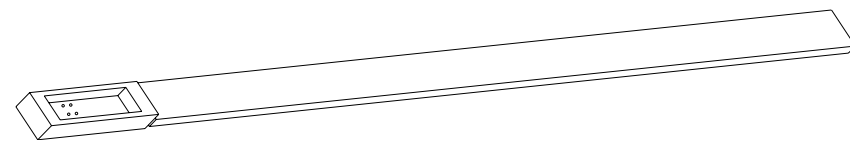

Power 7W
Input 48V
Color Temperature 3000K
Lumen 770Lm
Cri 90
Stick Ø: 3.5cm H: 9.5cm
Base W: 11.4cm H: 2.8cm L: 2.3cm
Beam Angle 24°
Material Aluminium
Special Feature Movable
Color Sandy Black / **Code 20275**
OSRAM

LED Strip 2.5m

Power 14W/m
Input 48V
Color Temperature 3000K
Lumen 1150Lm/m
Cri 90
Length 250cm
Color Black Base / **Code 20277**
OSRAM

LED Strip 5m

Power 14W/m
Input 48V
Color Temperature 3000K
Lumen 1150Lm/m
Cri 90
Length 500cm
Color Black Base / **Code 20278**
OSRAM