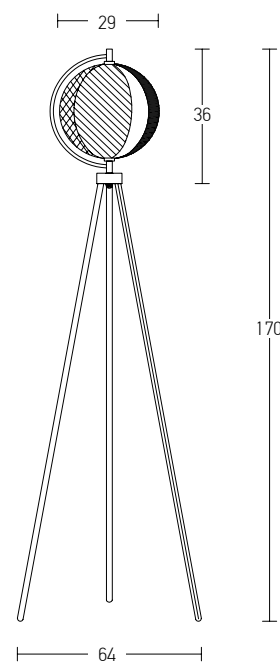

Bulb 1xE27
Power MAX 15W
Input 220-240V, 50/60Hz
Dimensions Ø: 29cm W: 64cm H: 170cm
Material Metal - Acrylic
Special Feature 200cm Cable Available
Color Black Matt / **Code 2038**