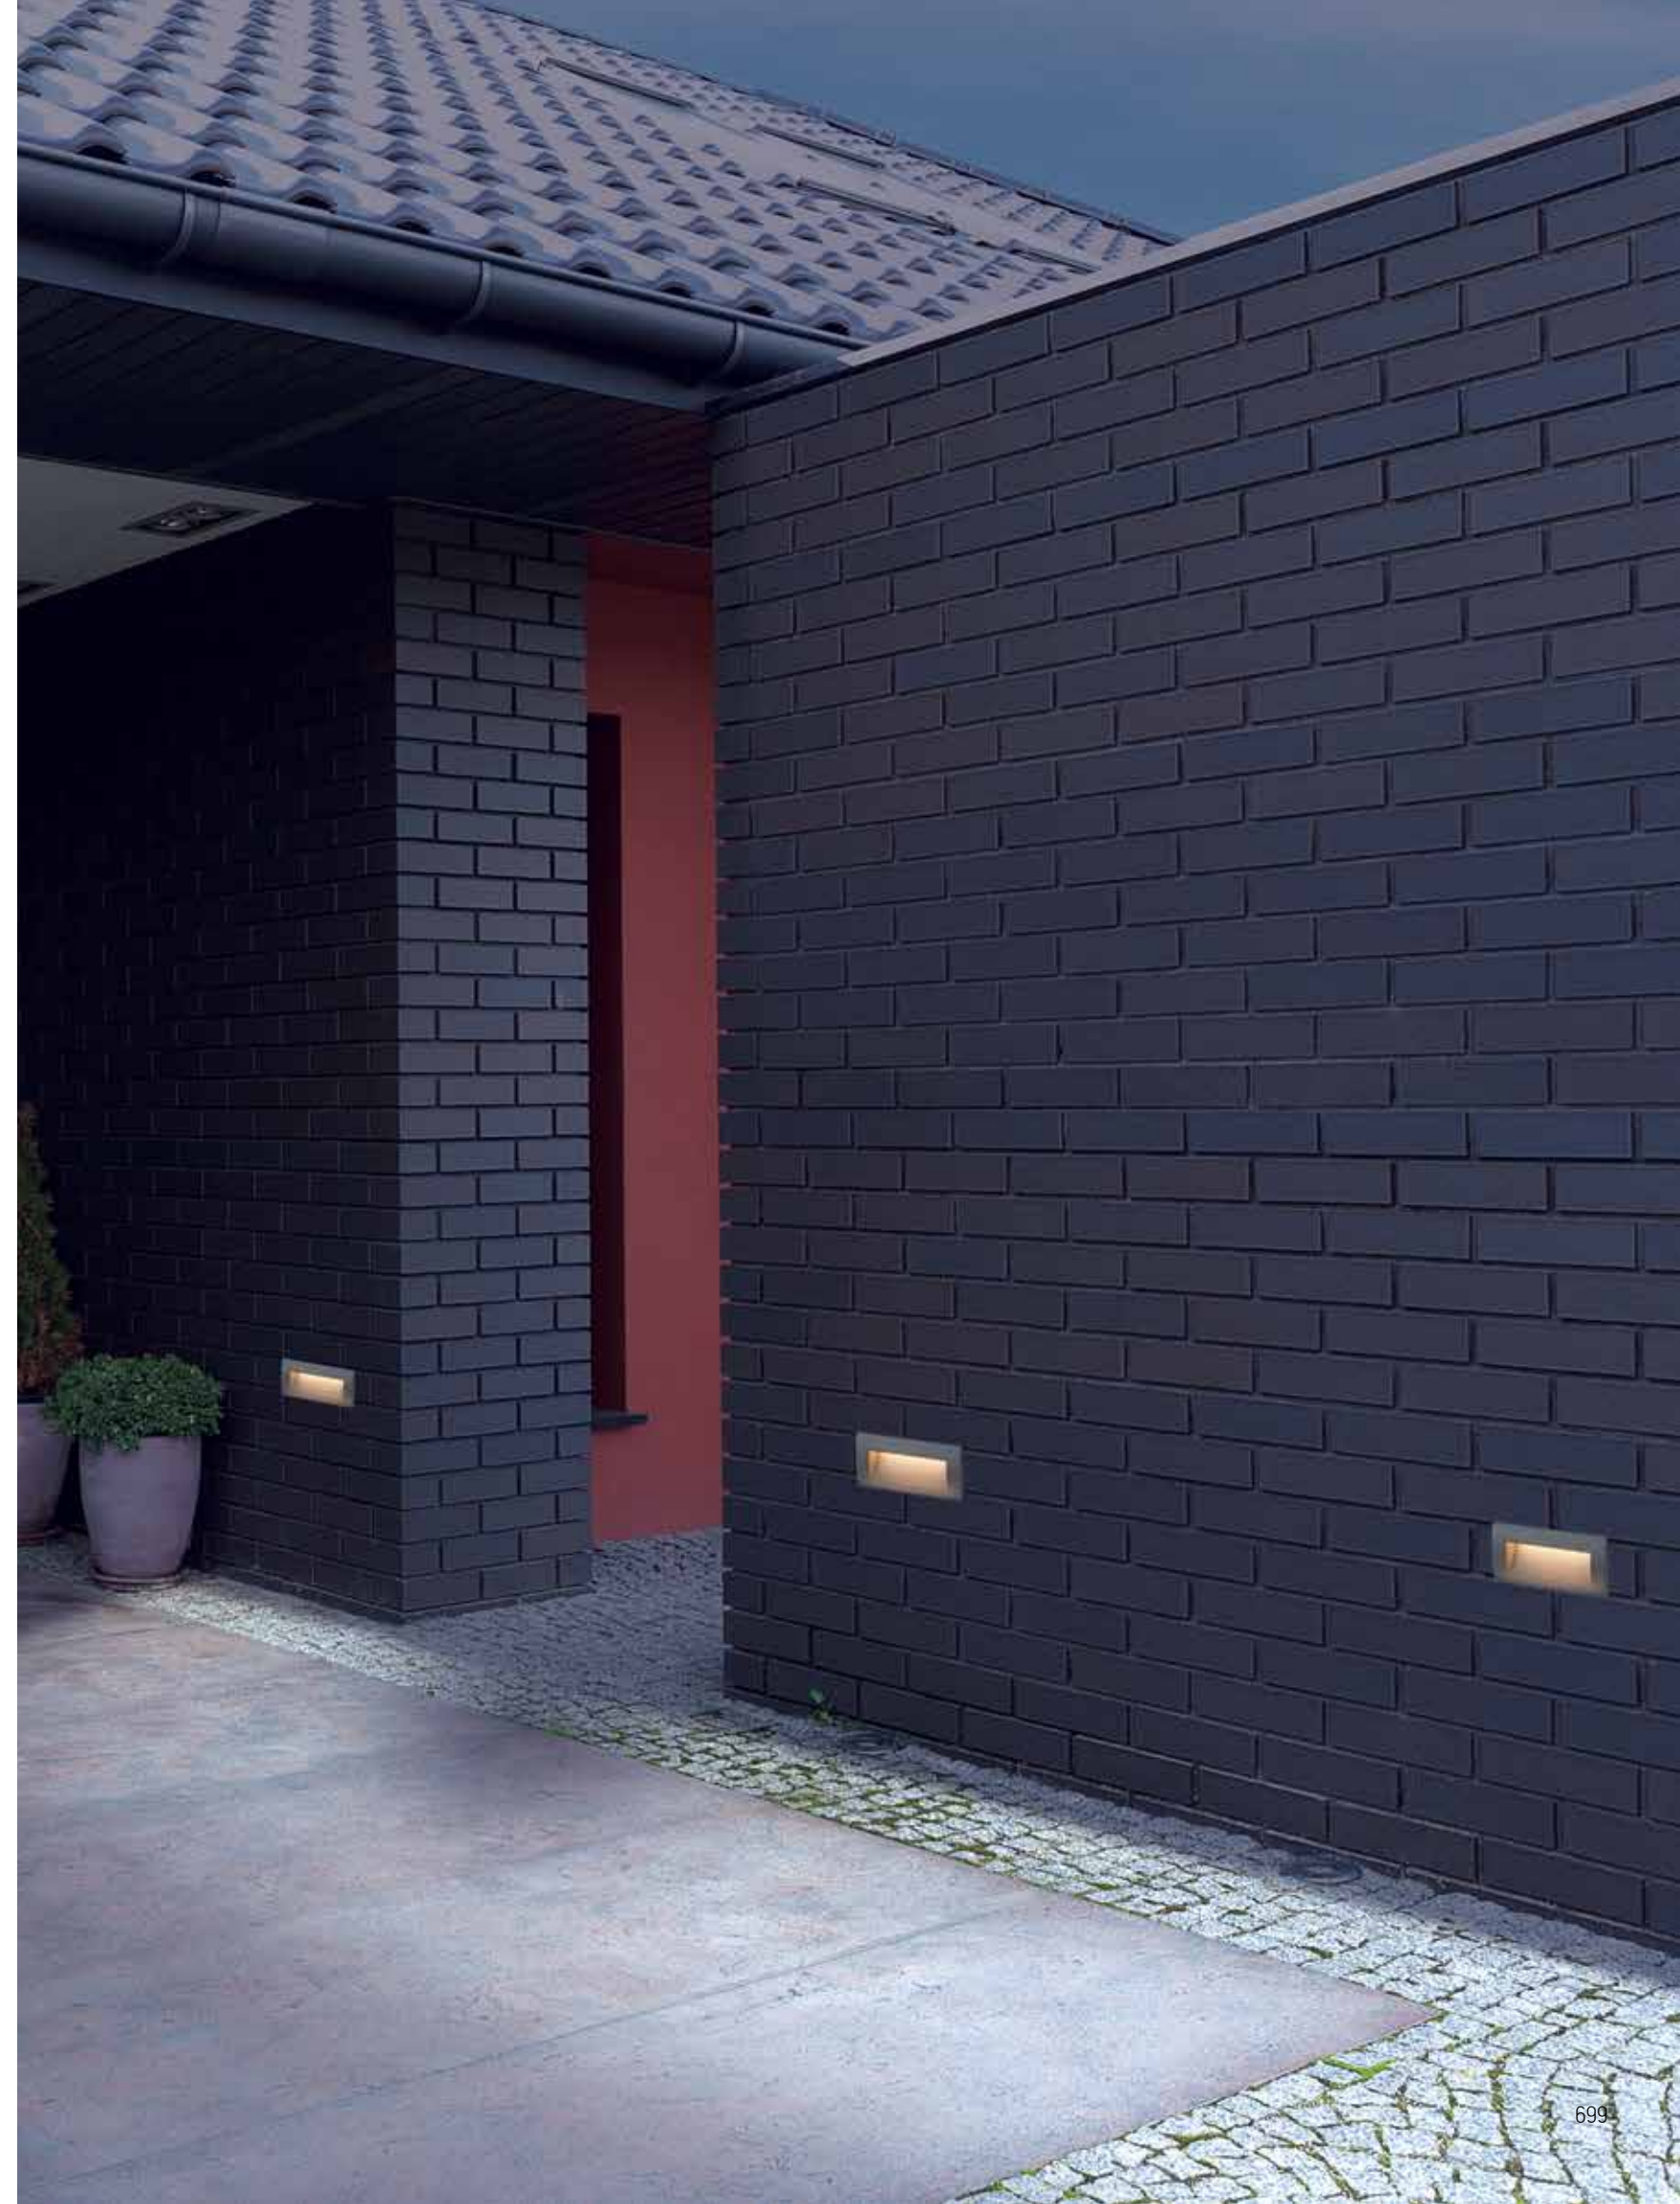

Power 3W
Input 220-240V, 50/60Hz
Color Temperature 3000K
Lumen 240Lm
Cri 80
IP 65
Dimensions L: 14cm W: 7cm H: 4.1cm
Recessed Mounting Box L: 12.5cm W: 6cm (Included)
Depth 11: 6cm
Material Aluminium
Color Graphite / **Code E247-G**
Color Sandy White / **Code E247-W**

Power 1W
Input 220-240V, 50/60Hz
Color Temperature 3000K
Lumen 80Lm
Cri 80
IP 65
Dimensions L: 9cm W: 9cm H: 4.1cm
Recessed Mounting Box L: 7.3cm W: 7.3cm (Included)
Depth 11: 6cm
Material Aluminium
Color Graphite / **Code E246-G**
Color Sandy White / **Code E246-W**