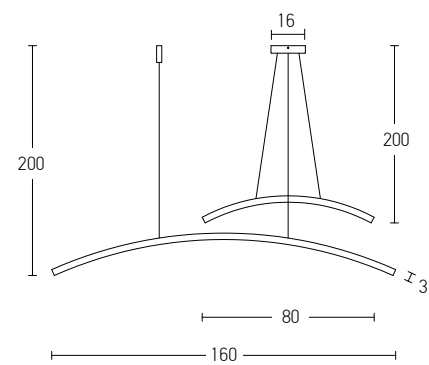

### Our Suggestion

Become an artist and make your combination  
 Use your imagination to create your masterpiece with our limitless options.

Power 48W  
 Input 220-240V, 50/60Hz  
 Color Temperature 3000K  
 Lumen 3600Lm  
 Cri 80  
 Dimensions L: 80+160cm H: 200cm  
 Base Ø: 16cm H: 3.5cm  
 Dimmable   
 Material Aluminium - Acrylic  
 Special Feature Step Dimming 10%-40%-100%  
 Profile 2x3cm  
 Color White Matt / **Code 20129**