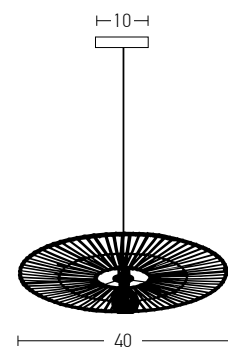

Bulb 1xE27
Power MAX 40W
Input 220-240V, 50/60Hz
Dimensions Ø: 80cm H: 1.5cm
Base Ø: 10cm H: 2cm
Material Metal - Bamboo
Special Feature 150cm Cable Adjustable
Color White - Natural Bamboo / **Code 19106**

Bulb 1xE27
Power MAX 40W
Input 220-240V, 50/60Hz
Dimensions Ø: 60cm H: 1.5cm
Base Ø: 10cm H: 2cm
Material Metal - Bamboo
Special Feature 150cm Cable Adjustable
Color Black - Natural Bamboo / **Code 19104**

Bulb 1xE27
Power MAX 40W
Input 220-240V, 50/60Hz
Dimensions Ø: 40cm H: 1.5cm
Base Ø: 10cm H: 2cm
Material Metal - Bamboo
Special Feature 150cm Cable Adjustable
Color White - Natural Bamboo / **Code 19107**
Color Black - Natural Bamboo / **Code 19105**