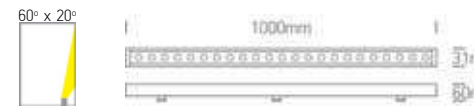

Code	IP	Kelvin	CRI	Watt	Lumen/M
Z7055B-W	66	3000	80	24W	MAX 1700
Z7055B-C	66	4000	80	24W	MAX 1720