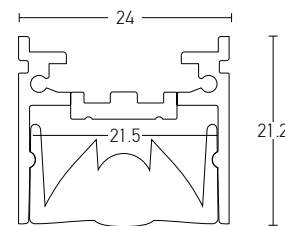

2m Profile + PMMA Lens Cover, Aluminium