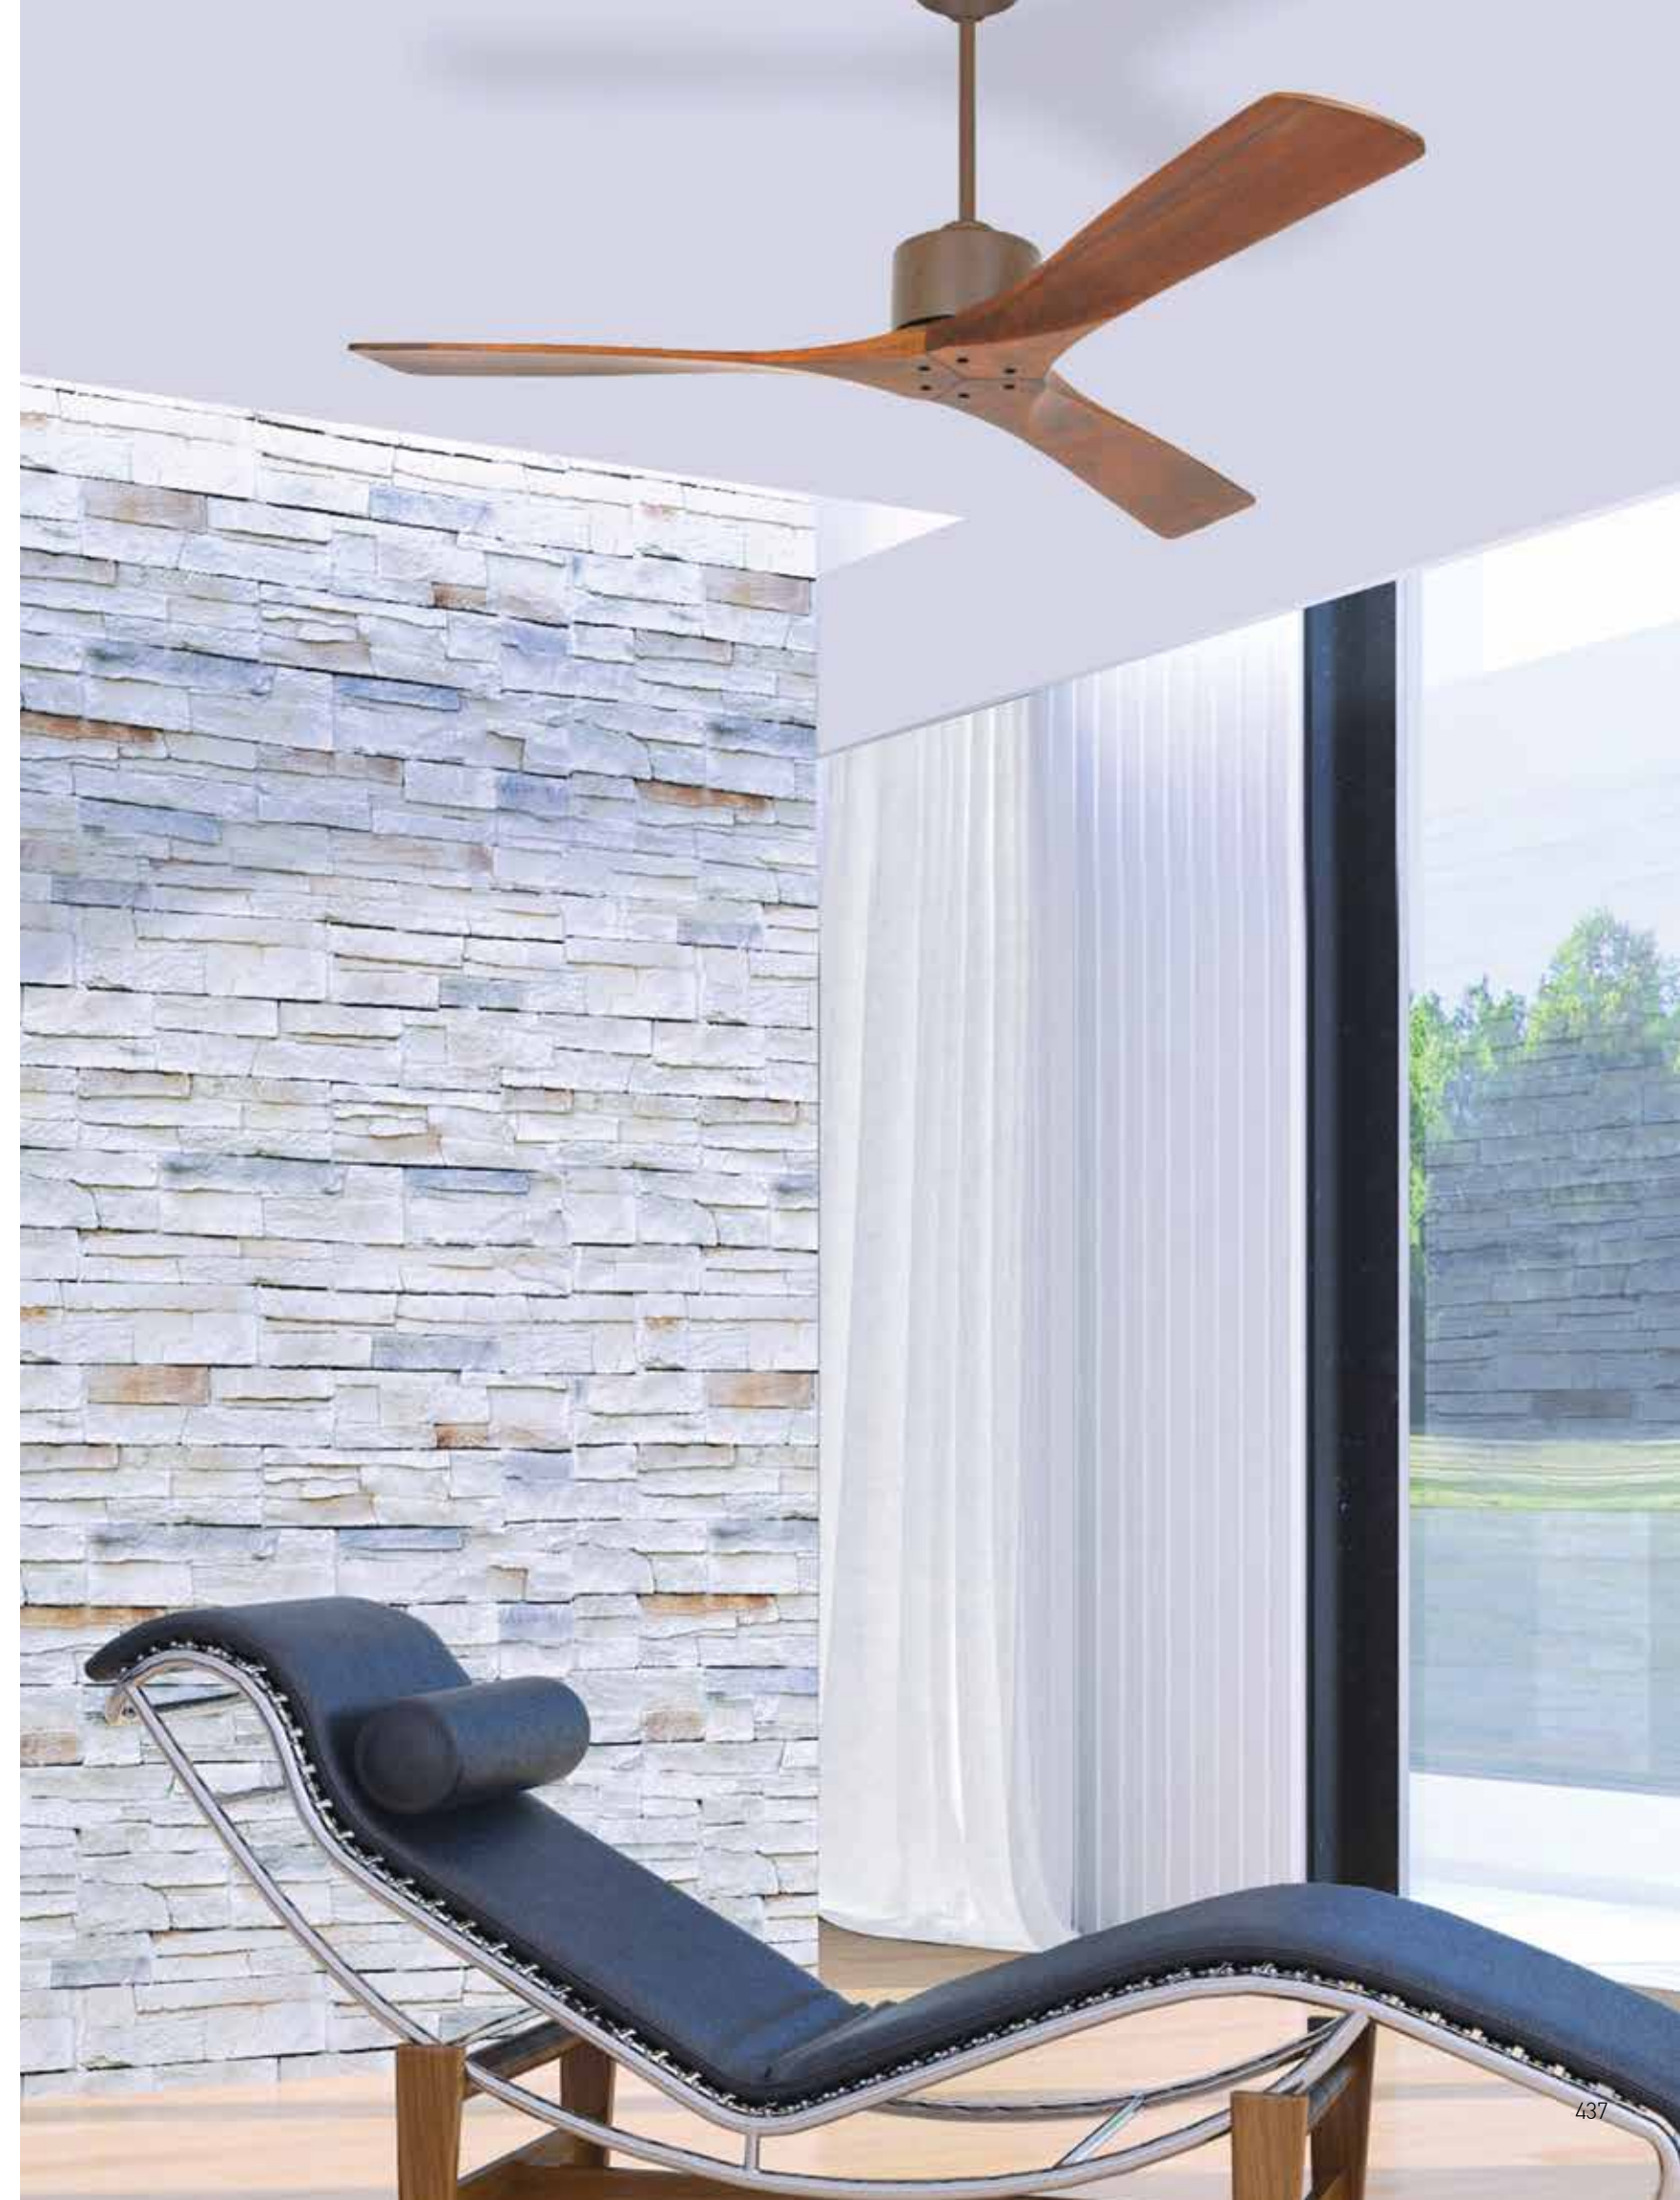

Indoor Ceiling Fans

Led Light Source	Without Light
Input	220-240V, 50/60Hz
dB	23
Dimensions	52" Ø: 132cm H: 32.5-45cm
Air Flow	145.3m³ min
Night Mode	Time Setting 1h / 2h / 4h / 8h
Material	Metal - Wood
Special Feature	2 Down Rods 12.5-25cm Summer Function
Motor Feature	AC Motor 62W 3 Speeds
Color	Coffee Matt - Cherry Wood Blades / Code 19143
Color	Chrome Matt - Natural Wood Blades / Code 19142