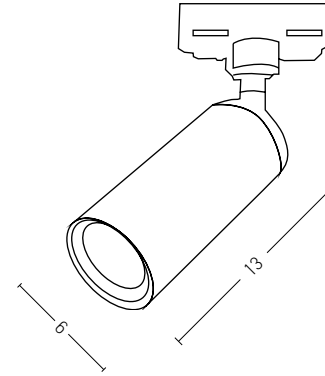

Bulb 1xGU10
Power MAX 35W
Dimensions Ø: 6cm H: 13cm
Material Aluminium
Special Feature 3 Phase Track Light
Color Black Matt / **Code S059**
Color White Matt / **Code S058**

Power 9W
Input 220-240V, 50/60Hz
Color Temperature 3000K
Lumen 1000Lm
Cri 90
Dimensions Ø: 6cm H: 13cm
Beam Angle 15° / 24° / 40°
Material Aluminium
Special Feature 3 Phase Track Light
Included LED Driver

Color Black Matt / **Code S059-15**
Color Black Matt / **Code S059-24**
Color Black Matt / **Code S059-40**
Color White Matt / **Code S058-15**
Color White Matt / **Code S058-24**
Color White Matt / **Code S058-40**

OSRAM

Bulb 1xGU10
Power MAX 35W
Dimensions Ø: 6cm H: 20cm
Cylinder Ø: 6cm H: 13cm
Base Ø: 6cm H: 3cm
Material Aluminium
Color Black Matt / **Code S055**
Color White Matt / **Code S054**

Power 9W
Input 220-240V, 50/60Hz
Color Temperature 3000K
Lumen 1000Lm
Cri 90
Dimensions Ø: 6cm H: 20cm
Cylinder Ø: 6cm H: 13cm
Base Ø: 6cm H: 3cm
Beam Angle 15° / 24° / 40°
Material Aluminium
Special Feature Included LED Driver

Color Black Matt / **Code S055-15**
Color Black Matt / **Code S055-24**
Color Black Matt / **Code S055-40**
Color White Matt / **Code S054-15**
Color White Matt / **Code S054-24**
Color White Matt / **Code S054-40**

OSRAM