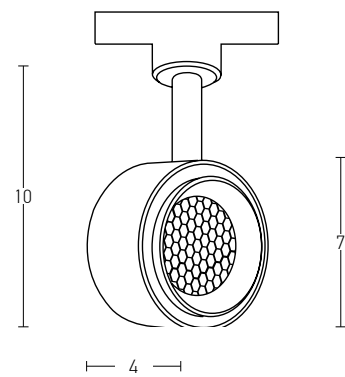

Power 8W
Input 220-240V, 50/60Hz
Color Temperature 3000K
Lumen 600Lm
Cri 80
Dimensions Ø: 7cm L: 4cm H: 10cm
Beam Angle 36°
Dimmable Triac ☐
Material Aluminium
Special Feature 3 Phase Track Light
Included Honeycomb
Color Sandy Black / **Code Z65644 T-B**
Color Sandy White / **Code Z65644 T-W**