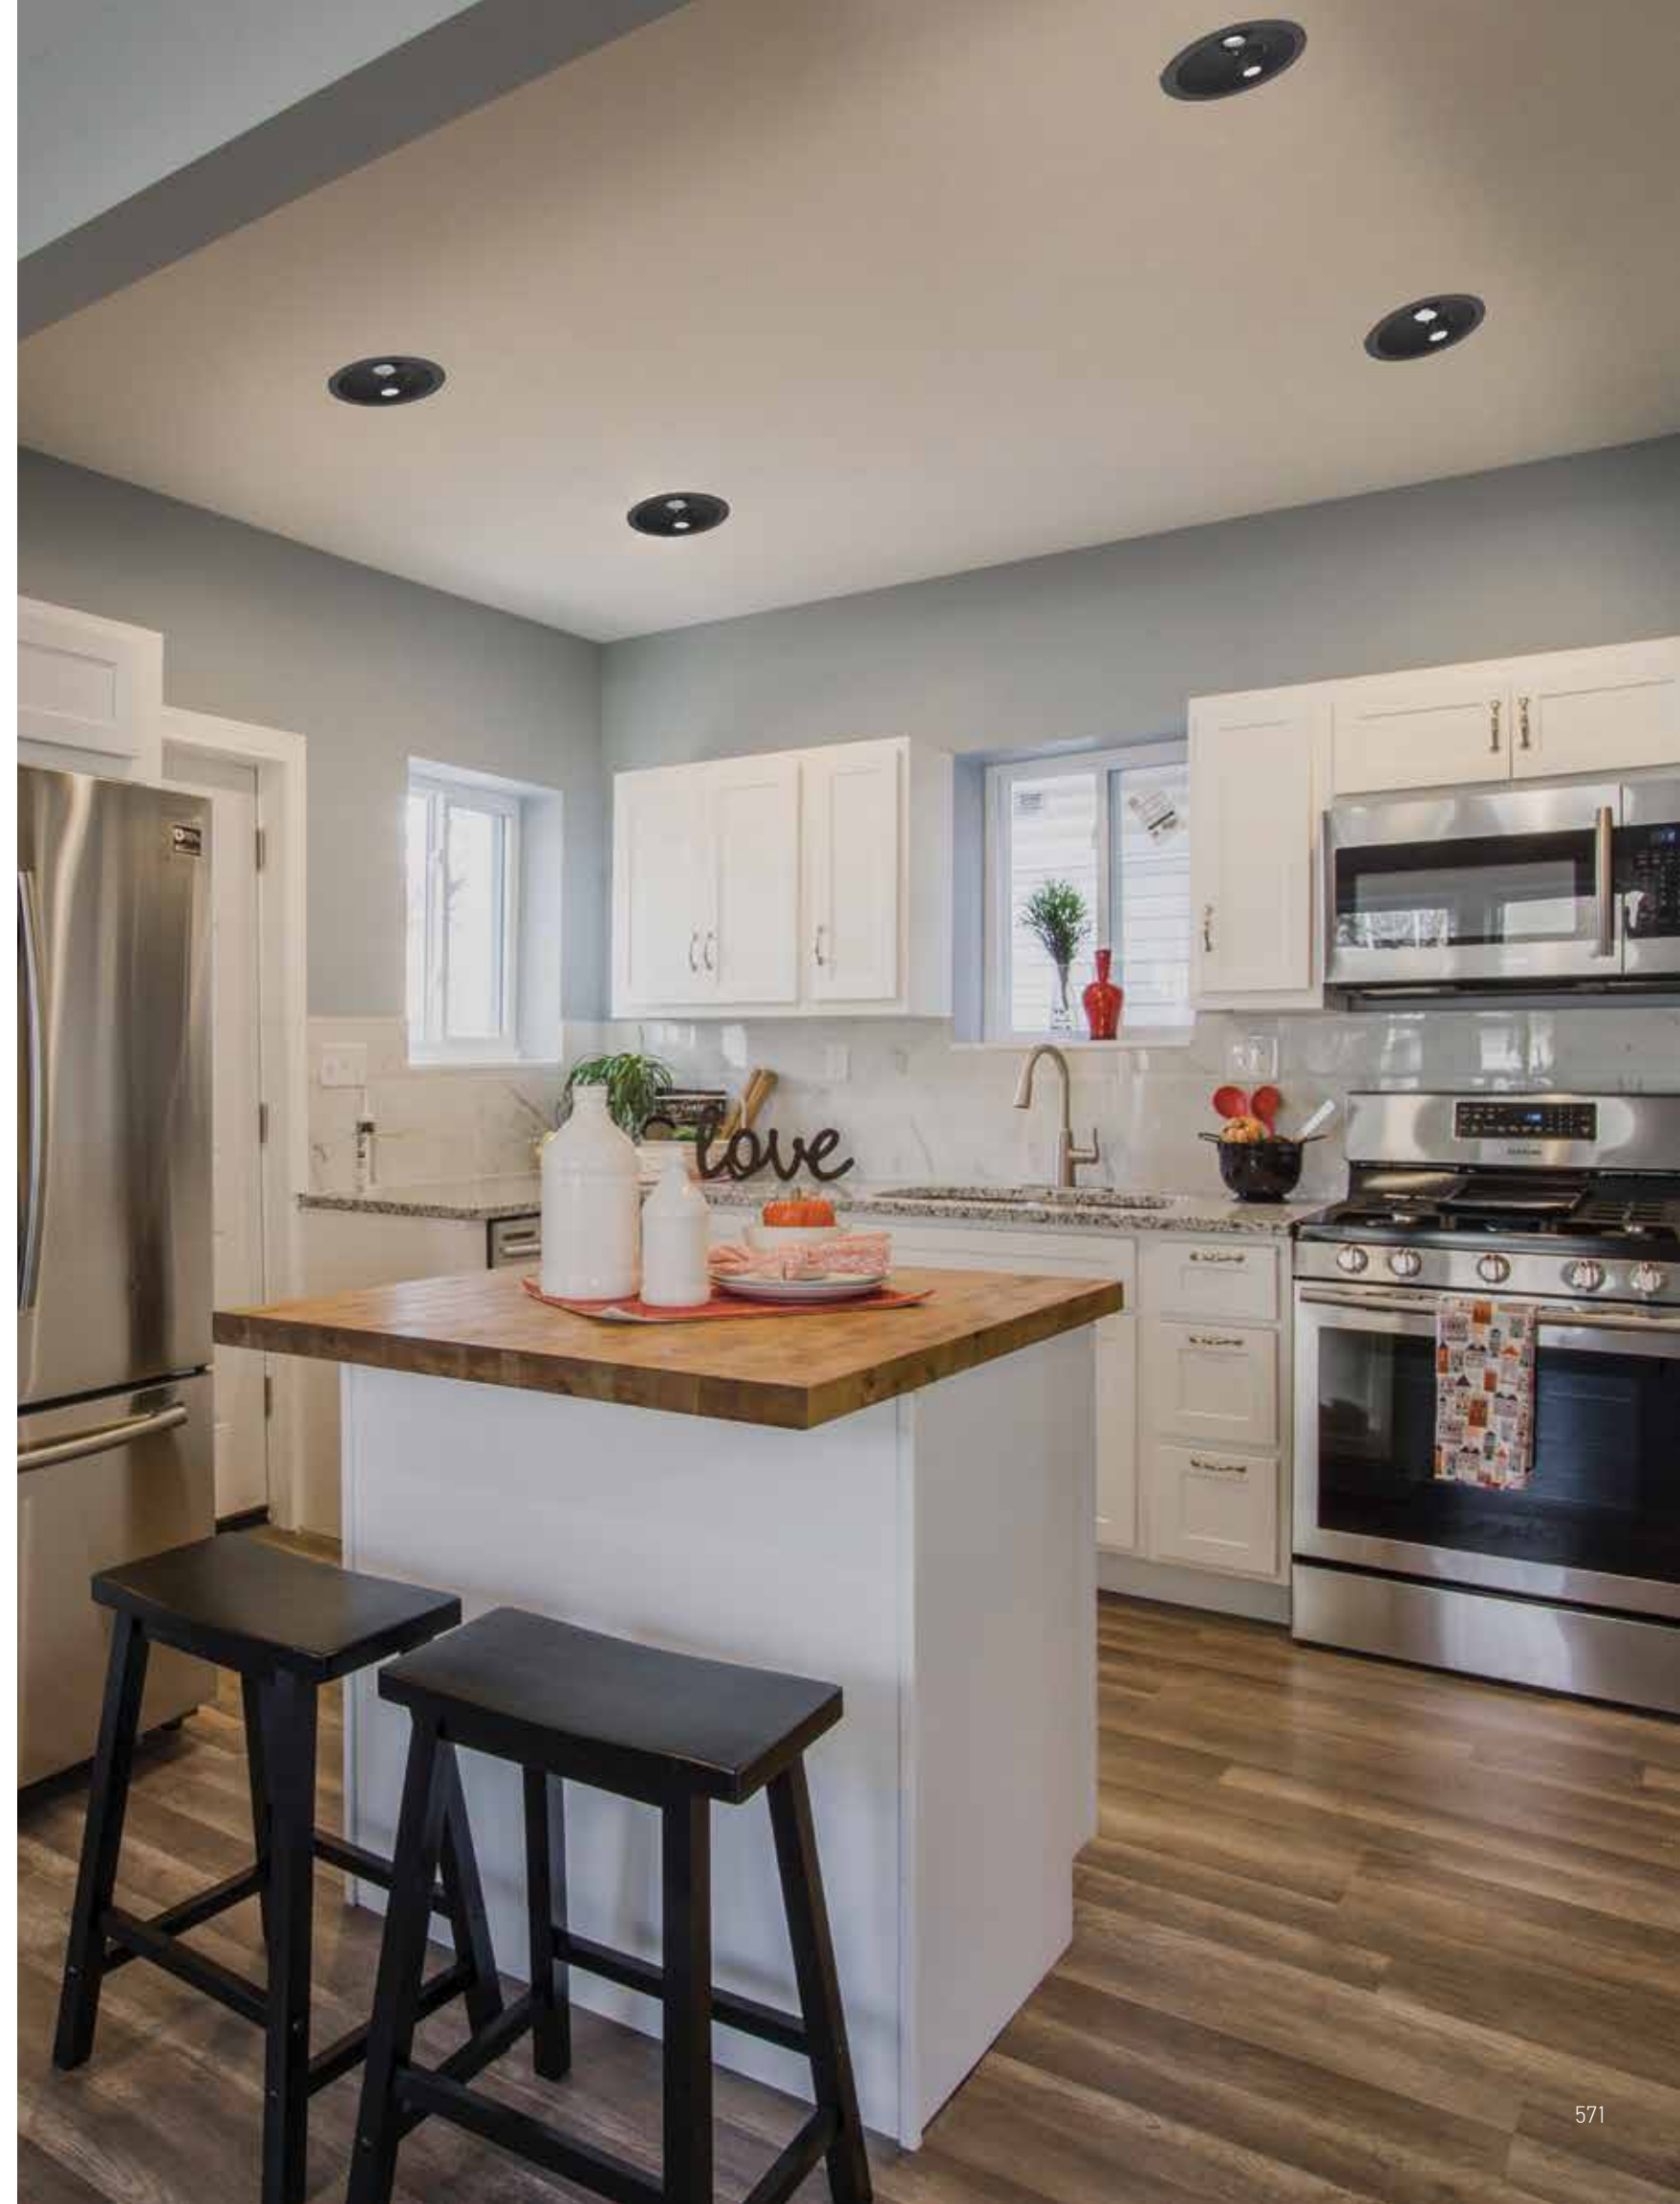

Color Sandy White / **Code 1925**  
 Color Sandy Black / **Code 1924**

Power 5W  
 Input 220-240V, 50/60Hz  
 Color Temperature 3000K  
 Lumen 350Lm  
 Cri 90  
 Dimensions L: 5.2cm W: 5.2cm H: 5.6cm  
 Cutting Hole 4.3 x 4.3cm  
 Beam Angle 24°  
 Non Dimmable ☒  
 Material Aluminium  
 Depth Required 6cm  
 Driver Included (135mA)  
 Color Sandy White / **Code S098**