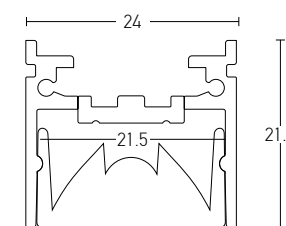

2m Profile + PMMA Lens Cover Degrees 30°, Aluminium

Profile Set
20325-30D 2m Aluminium Profile + 2m PMMA Lens Cover (Degrees 30°) + 4pcs Metal Clips