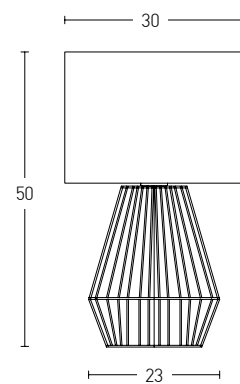

Bulb 1xE27
Power MAX 40W
Input 220-240V, 50/60Hz
Dimensions Ø: 30cm H: 50cm
Material Metal - Thread String Cord - Fabric
Special Feature 120cm Cable Available
Shade Ø: 30cm H: 20cm
Color Light Beige / **Code 20235**