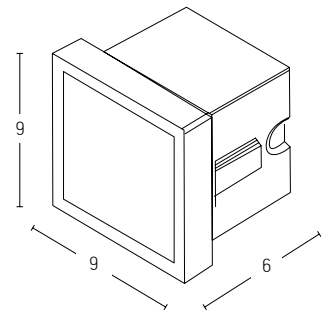

Power 4W
Input 220-240V, 50/60Hz
Color Temperature 3000K
Lumen 300Lm
Cri 80
IP 65
Dimensions L: 9cm W: 9cm H: 4.1cm
Recessed Mounting Box L: 7.3cm W: 7.3cm (Included)
Depth 6cm
Material Aluminium - Tempered Glass
Color Graphite / **Code E248**