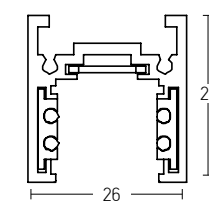

Track Code	Size	Color
2085B-1	1m	Sandy Black
2085W-1	1m	Sandy White
2085B-2	2m	Sandy Black
2085W-2	2m	Sandy White
2085B-3	3m	Sandy Black
2085W-3	3m	Sandy White

Corner Code	Plane	Color
2085B-C1	Vertical	Sandy Black
2085W-C1	Vertical	Sandy White
2085B-C2	Horizontal	Sandy Black
2085W-C2	Horizontal	Sandy White

Notice : For corners type C1 required also to order 20105 and for type C2 20104