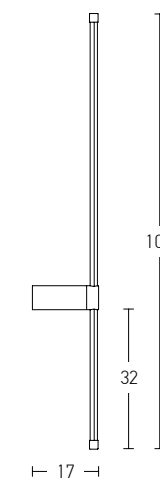

Power 20W
Input 220-240V, 50/60Hz
Color Temperature 3000K
Lumen 1600Lm
Cri 80
Dimensions Ø: 1.6cm L: 17cm H: 100cm
Non Dimmable ☒
Material Aluminium - Acrylic
Color Black Matt / **Code 20116**
Color Gold Matt / **Code 20117**