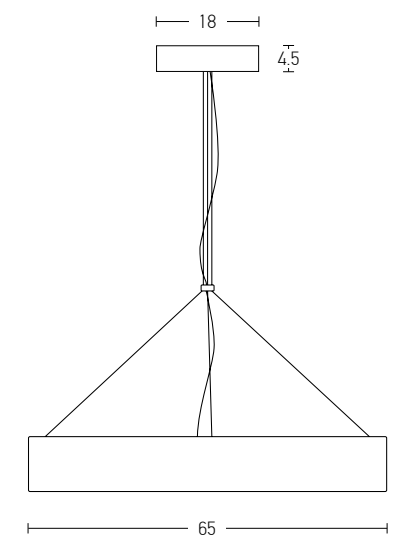

Power 56W
Input 220-240V, 50/60Hz
Color Temperature 3000K
Lumen 4480Lm
Cri 80
Dimensions Ø: 65cm H: 8cm
Base Ø: 18cm H: 4.5cm
Non Dimmable ☐
Material Metal - Acrylic
Special Feature 150cm Cable Adjustable
Color Black Matt / **Code 1618**