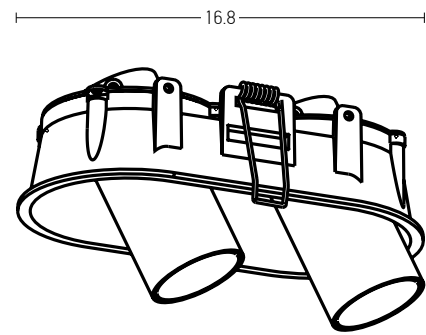

Power 2x7W
Input 10V / 700mA
Color Temperature 3000K
Lumen 1040Lm
Cri 90
Dimensions L: 16.8cm W: 9cm H: 9cm
Cutting Hole 8.2 x 16.4cm
Beam Angle 36°
Material Aluminium
Depth Required JT: 9cm
Required Driver V700 / Series Connection
Special Feature Movable
Stick Ø: 4cm

Color Sandy White - Black / **Code Z11207-W**
Color Sandy Black - Gold / **Code Z11207-B**

Power 10W
Input 220-240V, 50/60Hz
Color Temperature 3000K
Lumen 750Lm
Cri 90
Dimensions Ø: 7cm H: 8.3cm
Cutting Hole Ø: 6cm
Beam Angle 38°
Non Dimmable ☒
Material Aluminium
Depth Required JT: 9cm
Driver Included (250mA)
Color White Matt - Black Matt Reflector / **Code S070**

Power 15W
Input 220-240V, 50/60Hz
Color Temperature 3000K
Lumen 1125Lm
Cri 90
Dimensions Ø: 8.5cm H: 10.3cm
Cutting Hole Ø: 7.8cm
Beam Angle 30°
Non Dimmable ☒
Material Aluminium
Depth Required JT: 11cm
Driver Included (350mA)
Color White Matt - Black Matt Reflector / **Code S071**

Power 7W
Input 10V / 700mA
Color Temperature 3000K
Lumen 520Lm
Cri 90
Dimensions Ø: 9.1cm H: 9cm
Cutting Hole Ø: 8.2cm
Beam Angle 36°
Material Aluminium
Depth Required JT: 9cm
Required Driver LSCW700P for 1 Fixture
Special Feature Movable
Stick Ø: 4cm

Color Sandy White - Black / **Code Z11107-W**
Color Sandy Black - Gold / **Code Z11107-B**