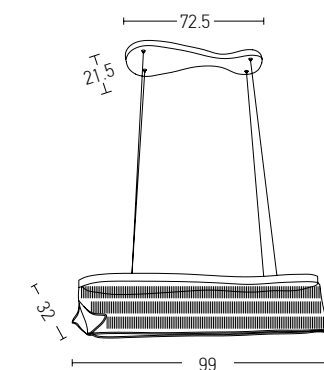

Power 52W
Input 220-240V, 50/60Hz
Color Temperature 3000K
Lumen 4160Lm
Cri 80
Dimensions L: 99cm W: 32cm H: 21cm
Base L: 72.5cm W: 21.5cm H: 3.5cm
Non Dimmable ☒
Material Aluminium - Iron - Acrylic
Special Feature 200cm Cable Adjustable
Profile 1x3cm
Color Gold Matt / **Code 20160**