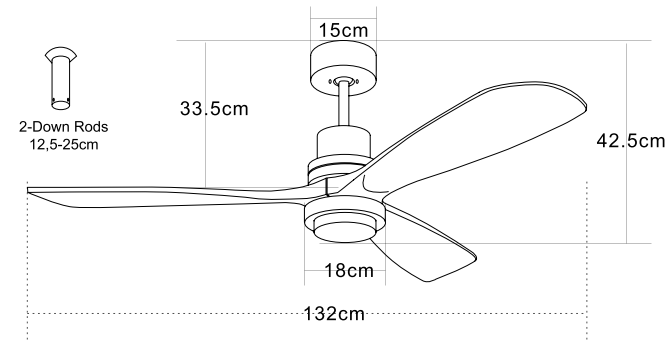

Led Light Source	15W
Input	220-240V, 50/60Hz
Color Temperature	3000K, 4000K, 6000K
Lumen	1500Lm
Cri	80
dB	20
Dimensions	52" Ø: 132cm H: 42.5-55cm
Air Flow	156.3m³ min
Night Mode	Time Setting 1h / 2h / 4h / 8h
Material	Metal - Glass - Wood
Special Feature	2 Down Rods 12.5-25cm Summer & Winter Function
Motor Feature	DC Motor 38W 5 Speeds
Color	White Matt - Natural Wood Blades / Code 19140
Color	Black Matt - Natural Wood Blades / Code 19141