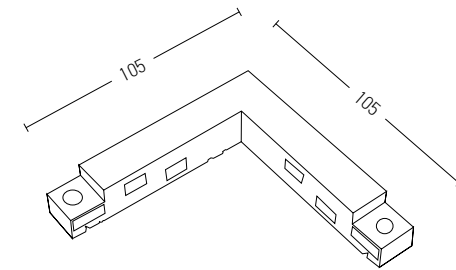

Flex Connector with Cable for 48V Magnetic Tracks  
**Code 20105 / Color Black**  
**Code 20105-W / Color White**

Corner Connector for 48V Magnetic Tracks  
**Code 20104 / Color Black**  
**Code 20104-W / Color White**