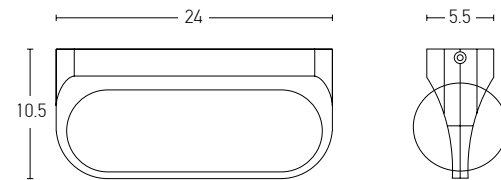

Power 12W
Input 220-240V, 50/60Hz
Color Temperature 3000K
Lumen 960Lm
Cri 80
IP 54
Dimensions L: 10.5cm W: 24cm H: 5.5cm
Material Aluminium - PC Diffuser
Special Feature Up-Down
Color Graphite / **Code E244**