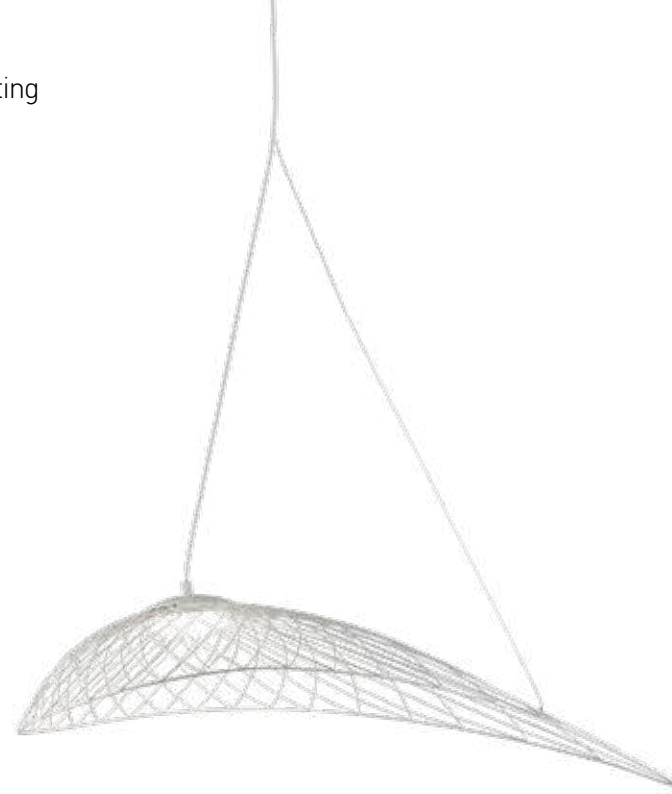

Power 10W
Input 220-240V, 50/60Hz
Color Temperature 3000K
Lumen 1000Lm
Cri 80
Dimensions L: 76cm W: 40cm H: 17cm
Base Ø: 10cm H: 2.5cm
Non Dimmable ☒
Material Metal - Diffuser
Special Feature 200cm Cable Adjustable
Optional Dimming PhaseCut
Color White Matt / **Code 1976**
Color Black Matt / **Code 1975**