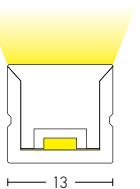

Code	IP	Kelvin	CRI	Watt	Lm/m
LS14	67	3000	90	9W/m	468
LS15	67	4000	90	9W/m	495

Lumen Efficiency 55Lm/W
SDCM 3
Ra 90
LEDs/m 112
Voltage DC24V
Unit cut 55.5mm
Life Span 20000H
Waterproof Rate IP67
Special Feature UV resistant
Chemical resistant