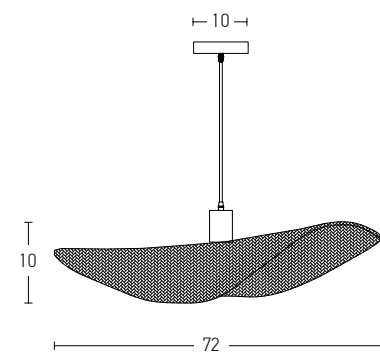

Bulb 1xE27
Power MAX 40W
Input 220-240V, 50/60Hz
Dimensions L: 72cm W: 40cm H: 10cm
Base Ø: 10cm H: 2cm
Material Metal - Bamboo
Special Feature 200cm Cable Adjustable
Color Natural / **Code 20241**