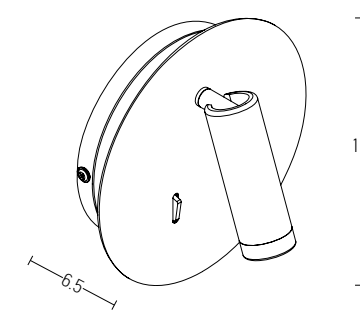

Power 3W + 6W
Input 220-240V, 50/60Hz
Color Temperature 3000K
Lumen 765Lm
Cri 80
Dimensions Ø: 15cm L: 6.5cm
Non Dimmable ☒
Switch 2 On/Off
Material Metal - Aluminium - Acrylic
Special Feature Back Light
Stick Ø: 2.8cm H: 10cm
Color White Matt / **Code H56**