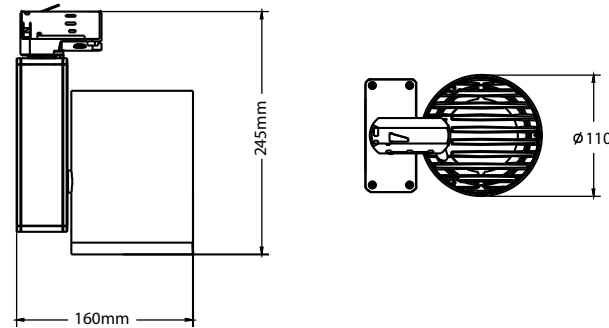

Power 40W
Input 220-240V, 50/60Hz
Color Temperature 3000K / 4000K
Cri 80
Dimensions Ø: 11cm H: 24.5cm
Non Dimmable ☒
Material Aluminium
Special Feature 3 Phase Track Light

Code	Kelvin	Lumen	Body Color
18307	3000K	5120Lm	Black
18308	3000K	5120Lm	White
18309	4000K	5280Lm	Black
18310	4000K	5280Lm	White