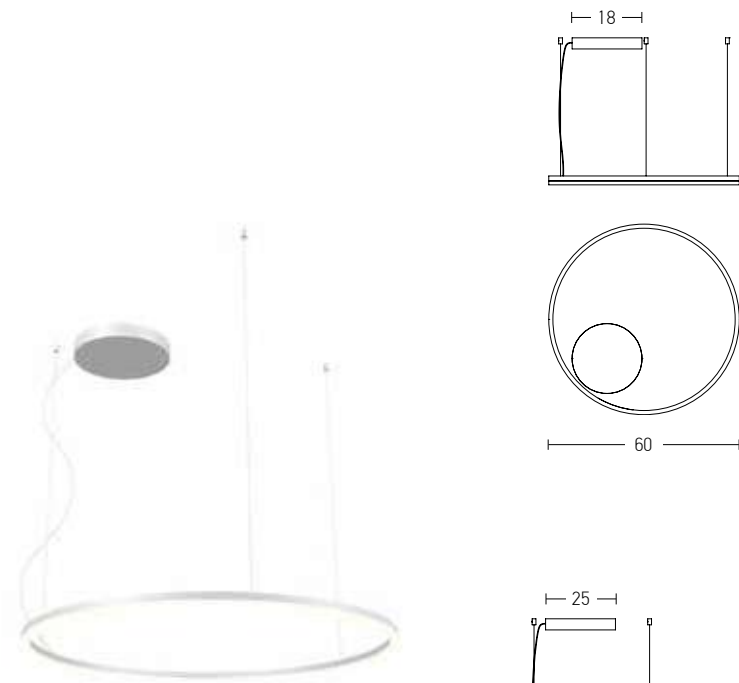

Power 42W
Input 220-240V, 50/60Hz
Color Temperature 3000K
Lumen 3360Lm
Cri 80
Dimensions Ø: 60cm H: 200cm
Base Ø: 18cm H: 5cm
Dimmable Triac ☐
Material Aluminium - Acrylic
Special Feature 200cm Cable Adjustable
Color Black Matt / **Code 20260**
Color White Matt / **Code 20261**

Power 55W
Input 220-240V, 50/60Hz
Color Temperature 3000K
Lumen 4400Lm
Cri 80
Dimensions Ø: 80cm H: 200cm
Base Ø: 25cm H: 5cm
Dimmable Triac ☐
Material Aluminium - Acrylic
Special Feature 200cm Cable Adjustable
Color Black Matt / **Code 20262**
Color White Matt / **Code 20263**

Power 84W
Input 220-240V, 50/60Hz
Color Temperature 3000K
Lumen 6720Lm
Cri 80
Dimensions Ø: 120cm H: 200cm
Base Ø: 28cm H: 5cm
Dimmable Triac ☐
Material Aluminium - Acrylic
Special Feature 200cm Cable Adjustable
Color Black Matt / **Code 20264**
Color White Matt / **Code 20265**