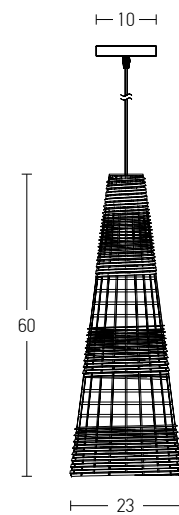

Bulb 1xE27
Power MAX 40W
Input 220-240V, 50/60Hz
Dimensions Ø: 23cm H: 60cm
Base Ø: 10cm H: 2cm
Material Metal - Bamboo
Special Feature 200cm Cable Adjustable
Color Natural / **Code 20154**

Suggested Trimless Canaby **Code 20144**