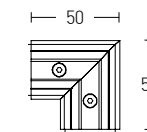

Track Code	Size	Color
2085B-1	1m	Sandy Black
2085W-1	1m	Sandy White
2085B-2	2m	Sandy Black
2085W-2	2m	Sandy White
2085B-3	3m	Sandy Black
2085W-3	3m	Sandy White

Corner Code	Plane	Color
2085B-C1	Vertical	Sandy Black
2085W-C1	Vertical	Sandy White
2085B-C2	Horizontal	Sandy Black
2085W-C2	Horizontal	Sandy White

Notice : For corners type C1 required also to order 20105 and for type C2 20104