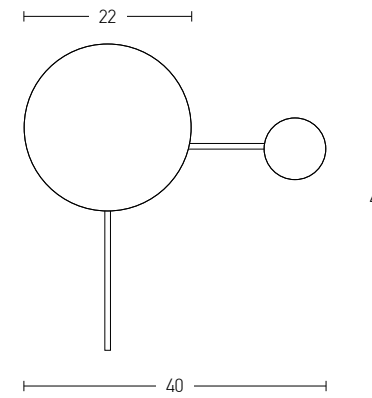

Bulb 1xE27
Power MAX 40W
Input 220-240V, 50/60Hz
Dimensions Ø: 33cm L: 15cm
Base Ø: 8cm H: 2cm
Material Metal
Color Copper Rusty / **Code 1484**

Bulb 1xG9 Led
Power MAX 9W
Input 220-240V, 50/60Hz
Dimensions L: 11cm W: 40cm H: 40cm
Material Metal - Opal Glass
Special Feature Opal Glass Ø: 8cm
Color Black Matt - Copper Rusty / **Code 18136**

Bulb 1xE14
Power MAX 40W
Input 220-240V, 50/60Hz
Dimensions Ø: 8cm L: 14cm
Material Metal
Color Old Steel / **Code 16153**

Bulb 1xG9 Led
Power MAX 9W
Input 220-240V, 50/60Hz
Dimensions Ø: 26cm L: 11cm
Material Metal - Opal Glass
Special Feature Opal Glass Ø: 8cm
Color Copper Rusty / **Code 17105**
Color Black Matt / **Code 17104**