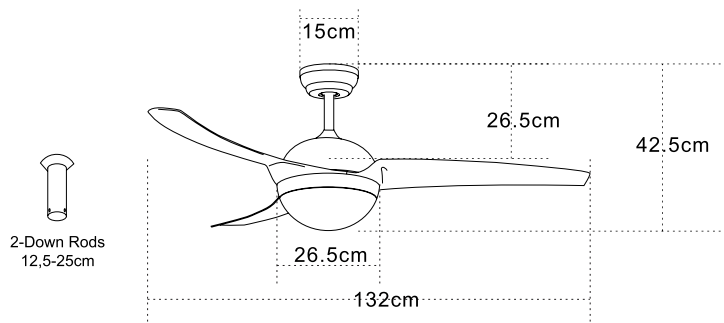

Indoor Ceiling Fans