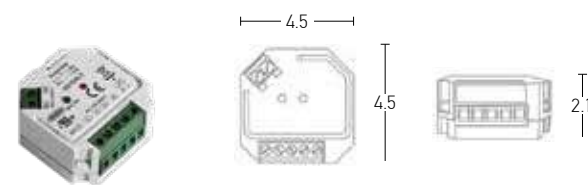

Power 100-200W
Input 100-240V, 50/60Hz
Output 24V
Dimensions W: 4.5cm H: 2.1cm L: 4.5cm
DALI Dimming ☐ Dali/Push to Dim to Triac Converter
Material Plastic
Special Feature IP 20
Color White / Code Z 89104LT