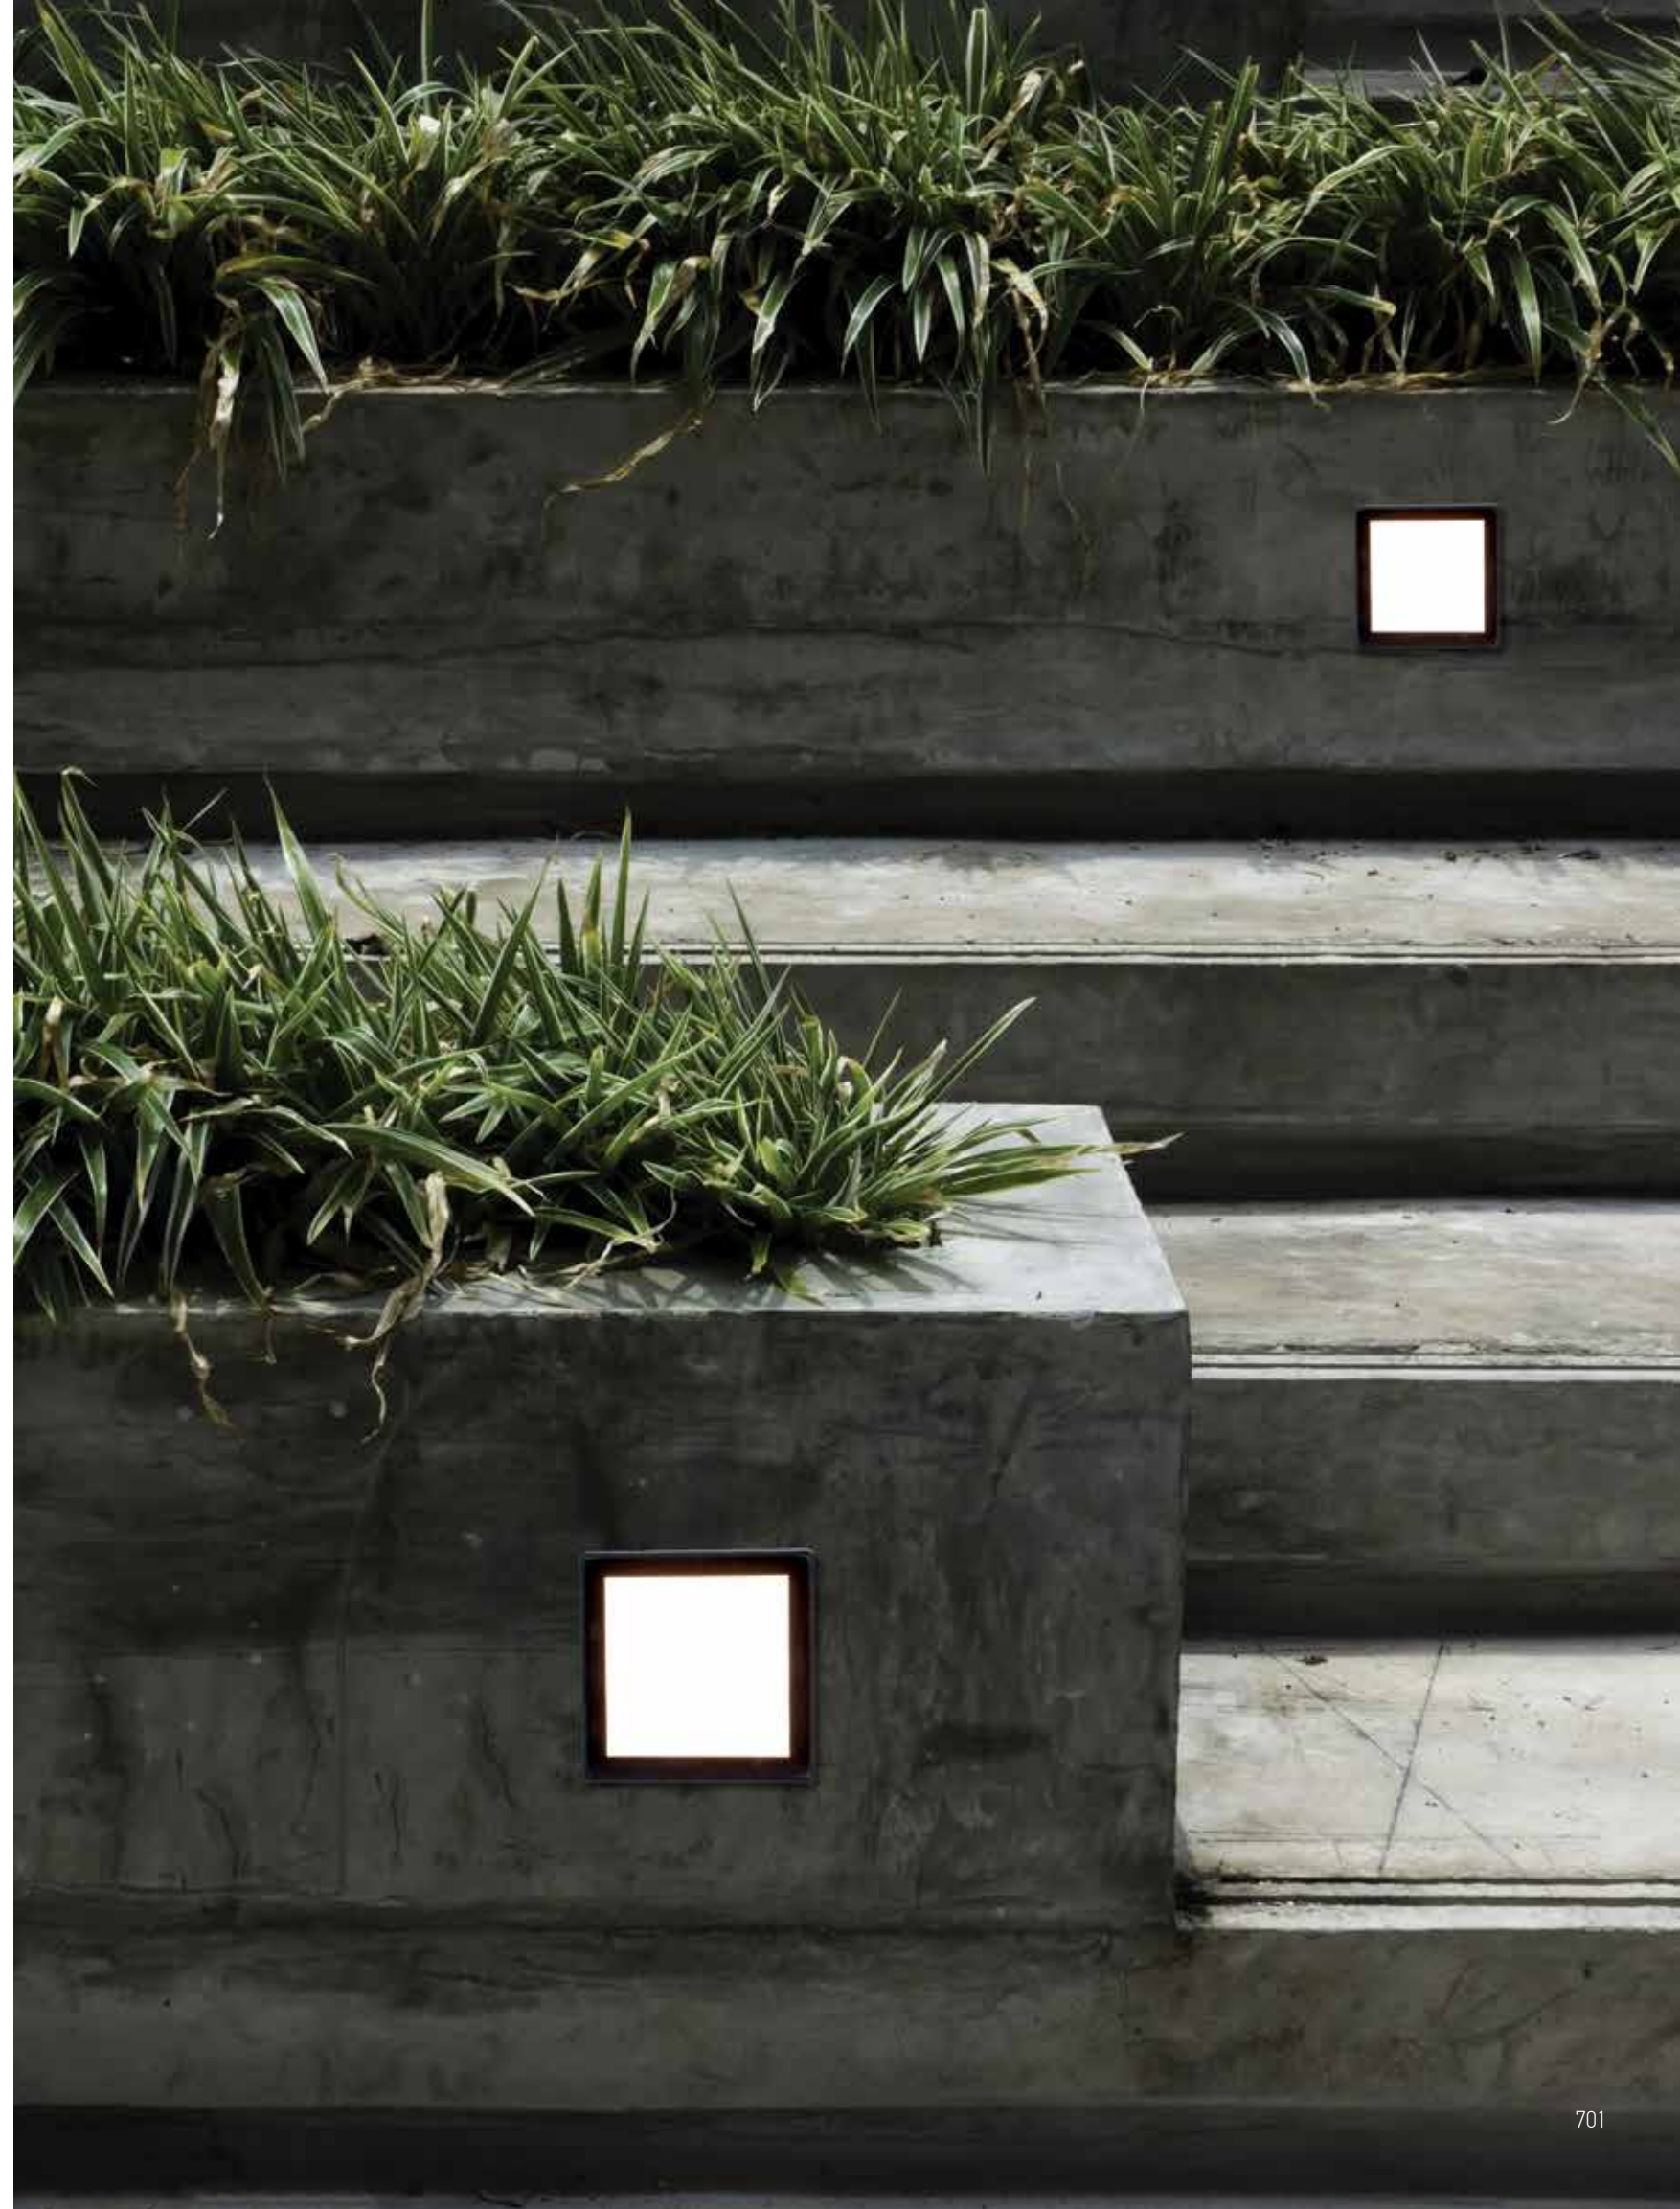

Power 4W
Input 220-240V, 50/60Hz
Color Temperature 3000K
Lumen 300Lm
Cri 80
IP 65
Dimensions L: 9cm W: 9cm H: 4.1cm
Recessed Mounting Box L: 7.3cm W: 7.3cm (Included)
Depth 6cm
Material Aluminium - Tempered Glass
Color Graphite / **Code E248**