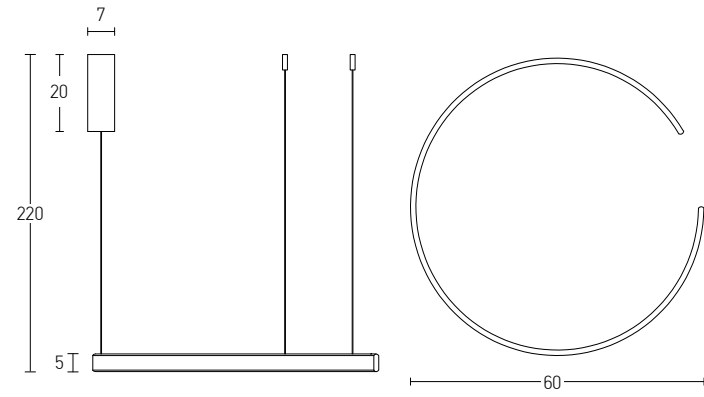

### Our Suggestion

Become an artist and make your combination.  
Use your imagination to create your masterpiece with our limitless options.

Indoor Led Lighting

Power 30W  
 Input 220-240V, 50/60Hz  
 Color Temperature 3000K  
 Lumen 2400Lm  
 Cri 80  
 Dimensions Ø: 60cm H: 5cm  
 Base Ø: 7cm H: 20cm  
 Dimmable Triac   
 Material Aluminium - Silicon  
 Special Feature 200cm Cable Adjustable  
 Profile 5x1.5cm  
 Color Brushed Gold Matt / **Code 2010**  
 Color Brushed Coffee / **Code 2011**