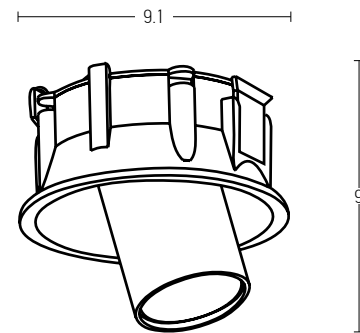

Power 2x7W
Input 10V / 700mA
Color Temperature 3000K
Lumen 1040Lm
Cri 90
Dimensions L: 16.8cm W: 9cm H: 9cm
Cutting Hole 8.2 x 16.4cm
Beam Angle 36°
Material Aluminium
Depth Required JT: 9cm
Required Driver V700 / Series Connection
Special Feature Movable
Stick Ø: 4cm

Color Sandy White - Black / **Code Z11207-W**
Color Sandy Black - Gold / **Code Z11207-B**

Power 10W
Input 220-240V, 50/60Hz
Color Temperature 3000K
Lumen 750Lm
Cri 90
Dimensions Ø: 7cm H: 8.3cm
Cutting Hole Ø: 6cm
Beam Angle 38°
Non Dimmable ☒
Material Aluminium
Depth Required JT: 9cm
Driver Included (250mA)
Color White Matt - Black Matt Reflector / **Code S070**

Power 15W
Input 220-240V, 50/60Hz
Color Temperature 3000K
Lumen 1125Lm
Cri 90
Dimensions Ø: 8.5cm H: 10.3cm
Cutting Hole Ø: 7.8cm
Beam Angle 30°
Non Dimmable ☒
Material Aluminium
Depth Required JT: 11cm
Driver Included (350mA)
Color White Matt - Black Matt Reflector / **Code S071**

Power 7W
Input 10V / 700mA
Color Temperature 3000K
Lumen 520Lm
Cri 90
Dimensions Ø: 9.1cm H: 9cm
Cutting Hole Ø: 8.2cm
Beam Angle 36°
Material Aluminium
Depth Required JT: 9cm
Required Driver LSCW700P for 1 Fixture
Special Feature Movable
Stick Ø: 4cm

Color Sandy White - Black / **Code Z11107-W**
Color Sandy Black - Gold / **Code Z11107-B**