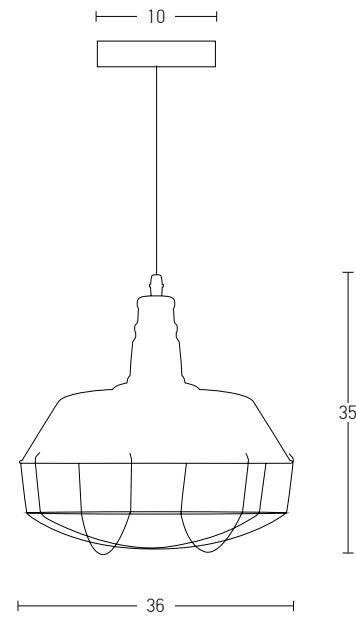

Suggested Trimless Canopy **Code 20144**

Bulb 1xE27  
 Power MAX 40W  
 Input 220-240V, 50/60Hz  
 Dimensions Ø: 36cm H: 35cm  
 Base Ø: 10cm H: 2cm  
 Material Metal - Aluminium  
 Special Feature 150cm Cable Adjustable  
 Color Black Matt - White / **Code 1548**