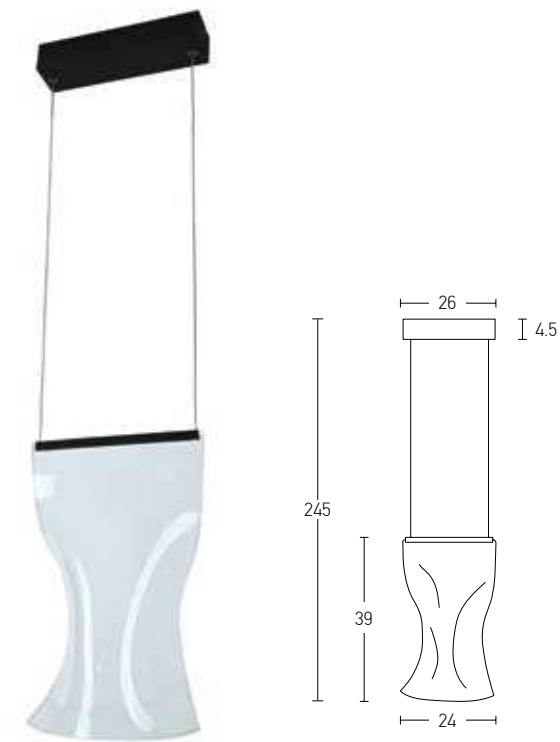

Indoor Led Lighting

Power 40W  
 Input 220-240V, 50/60Hz  
 Color Temperature 3000K  
 Lumen 3200Lm  
 Cri 80  
 Dimensions Ø: 56cm H: 12.5cm  
 Base W: 58.5cm H: 3.5cm  
 Non Dimmable ☒  
 Material Metal - Aluminium - Acrylic  
 Special Feature Acrylic Ø: 56cm THK: 1cm  
 Color Sandy Black / Code 20162

Power 70W  
 Input 220-240V, 50/60Hz  
 Color Temperature 3000K  
 Lumen 5600Lm  
 Cri 80  
 Dimensions L: 117cm W: 2cm H: 230cm  
 Base L: 117cm W: 2cm H: 3cm  
 Non Dimmable ☒  
 Material Metal - Aluminium - Acrylic  
 Special Feature 200cm Cable Adjustable, Acrylic Ø: 56cm THK: 1cm, Acrylic Ø: 42cm THK: 1cm  
 Color Sandy Black / Code 20161