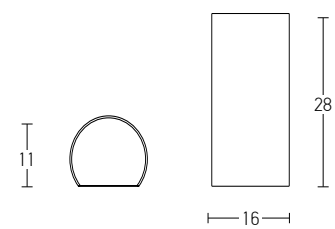

Bulb 1xE27
Power MAX 25W
Input 220-240V, 50/60Hz
Dimensions L: 11cm W: 16cm H: 28cm
Material Metal- Bush
Color Natural / **Code 17137**