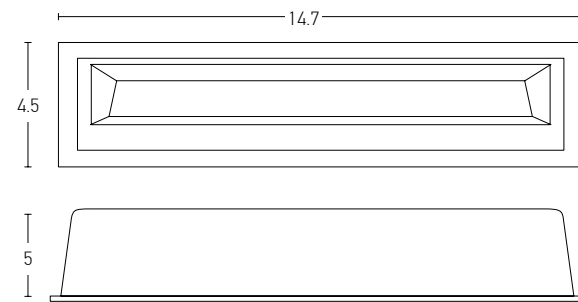

Power	13W
Input	220-240V, 50/60Hz
Color Temperature	3000K
Lumen	975Lm
Cri	90
Dimensions	∅: 6.2cm H: 8.3cm
Base	∅: 7.3cm
Cutting Hole	∅: 6.6cm
Beam Angle	33°
Non Dimmable	☒
Material	Aluminium
Depth Required	∏: 3.5cm
Driver	Included (300mA)
Color	White Matt - Black Matt Reflector / Code S079