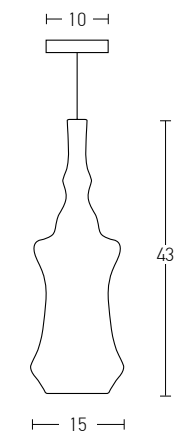

Bulb 1xE27
Power MAX 40W
Input 220-240V, 50/60Hz
Dimensions Ø: 20cm H: 37cm
Base Ø: 10cm H: 2cm
Material Metal - Glass
Special Feature 200cm Cable Adjustable
Color Clear Glass - Chrome / **Code 17039**

Bulb 1xE27
Power MAX 40W
Input 220-240V, 50/60Hz
Dimensions Ø: 15cm H: 30cm
Base Ø: 10cm H: 2cm
Material Metal - Glass
Special Feature 200cm Cable Adjustable
Color Clear Glass - Chrome / **Code 17040**

Bulb 1xE27
Power MAX 40W
Input 220-240V, 50/60Hz
Dimensions Ø: 15cm H: 43cm
Base Ø: 10cm H: 2cm
Material Metal - Glass
Special Feature 200cm Cable Adjustable
Color Clear Glass - Chrome / **Code 17038**