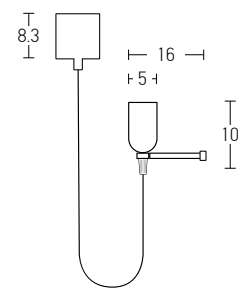

Bulb 1xE27
Power MAX 40W
Input 220-240V, 50/60Hz
Dimensions L: 16cm W: 5cm H: 10cm
Base L: 2.7cm W: 8.3cm H: 8.3cm
Material Metal - Concrete
Special Feature 120cm Cable Adjustable
Color Concrete - Black Matt Base / **Code 18161**