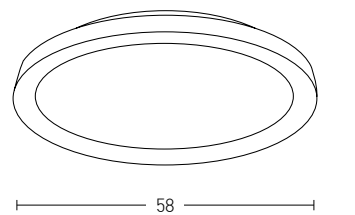

### Model Finishing

Brushed Gold Matt

Brushed Coffee

Sandy White

Sandy Black

Power 30W  
 Input 220-240V, 50/60Hz  
 Color Temperature 3000K  
 Lumen 1800Lm  
 Cri 80  
 Dimensions Ø: 37.5cm H: 5.7cm  
 Non Dimmable   
 Material Aluminium - Acrylic  
 Color White / **Code Z62130L-W**  
 Color Black / **Code Z62130L-B**