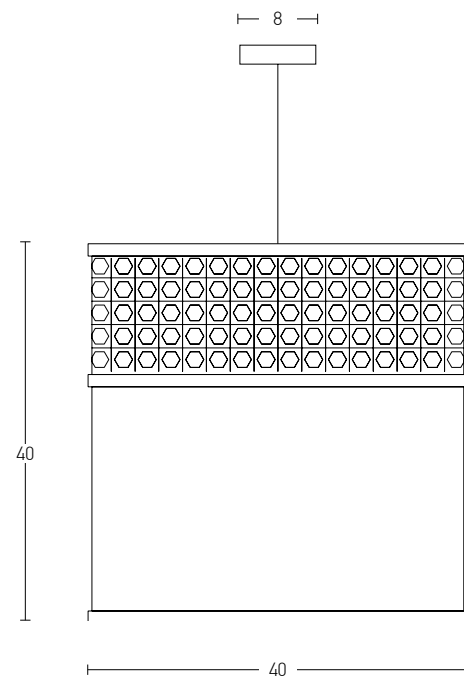

Bulb 1xE27  
 Power MAX 25W  
 Input 220-240V, 50/60Hz  
 Dimensions Ø: 40cm H: 40cm  
 Base Ø: 8cm H: 2cm  
 Material Metal - Bush - Burlap  
 Special Feature 150cm Cable Adjustable  
 Color Natural / **Code 20354**