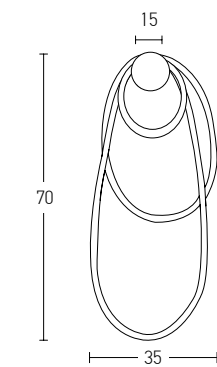

Power 60W
Input 220-240V, 50/60Hz
Color Temperature 3000K
Lumen 3600Lm
Cri 80
Dimensions L: 120cm H: 40cm
Base Ø: 17cm H: 5cm
Non Dimmable ☒
Material Metal - Silicon
Special Feature 360° Lighting Tube Ø: 2.4cm
220cm Cable Adjustable
Color Gold Matt / **Code 19254**

Power 40W
Input 220-240V, 50/60Hz
Color Temperature 3000K
Lumen 2400Lm
Cri 80
Dimensions L: 35cm H: 70cm
Base Ø: 15cm L: 11.5cm
Non Dimmable ☒
Material Metal - Silicon
Special Feature 360° Lighting Tube Ø: 2.4cm
Color Gold Matt / **Code 19255**