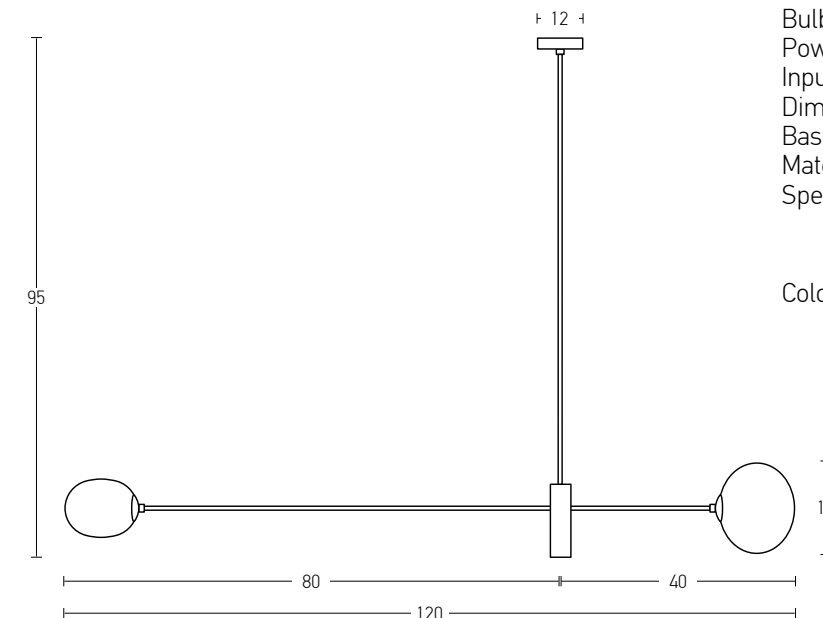

Bulb 2xG9 Led
Power MAX 9W
Input 220-240V, 50/60Hz
Dimensions L: 120cm W: 18cm H: 95cm
Base Ø: 12cm H: 2.5cm
Material Metal - Brass - Opal Glass
Special Feature Standard Length
Glass Ø: 18cm
Glass Ø: 9cm
Color Black Matt - Brushed Brass / **Code 20351**