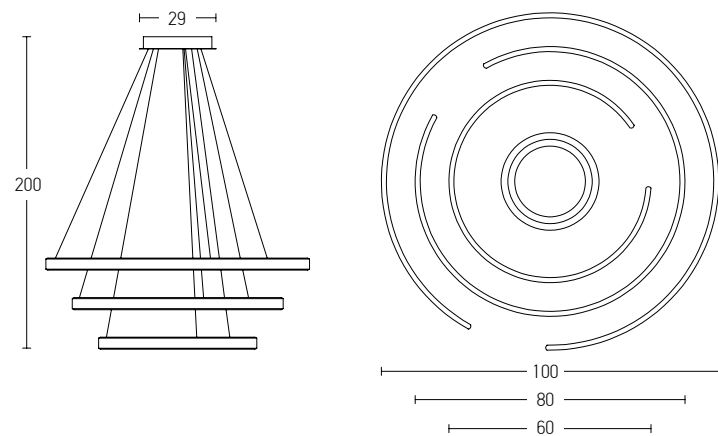

Brushed Gold Matt

Brushed Coffee

Power 30W / 40W / 50W  
 Input 220-240V, 50/60Hz  
 Color Temperature 3000K  
 Lumen 9600Lm  
 Cri 80  
 Dimensions Ø: 60cm / Ø: 80cm / Ø: 100cm H: 5cm  
 Base Ø: 29cm H: 4.5cm  
 Dimmable Triac ☉  
 Material Aluminium - Silicon  
 Special Feature 200cm Cable Adjustable  
 Profile 5x1.5cm  
  
 Color Brushed Gold Matt / **Code 2014**  
 Color Brushed Coffee / **Code 2015**