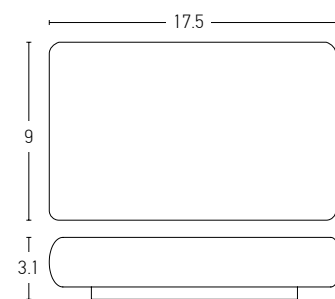

Power 2 x 6W
Input 220-240V, 50/60Hz
Color Temperature 3000K
Lumen 960Lm
Cri 80
IP 65
Dimensions L: 3.1cm W: 17.5cm H: 9cm
Material Aluminium - Tempered Glass
Special Feature Up - Down Light
Color Graphite / **Code E239**