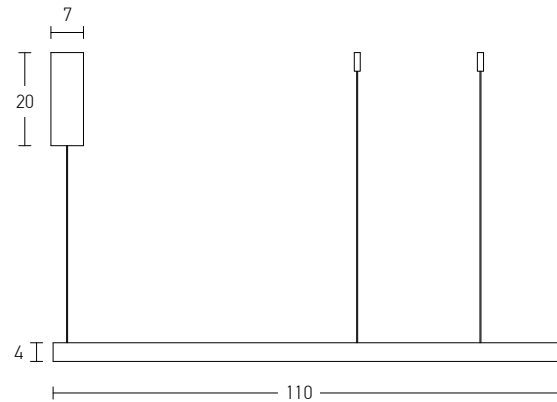

Power 60W
Input 220-240V, 50/60Hz
Color Temperature 3000K
Lumen 4800Lm
Cri 80
Dimensions Ø: 110cm H: 4cm
Base Ø: 7cm H: 20cm
Dimmable Triac ☐
Material Aluminium - Acrylic
Special Feature 210cm Cable Adjustable
Profile 4x2cm
Color Brushed Gold Matt / **Code 2008**