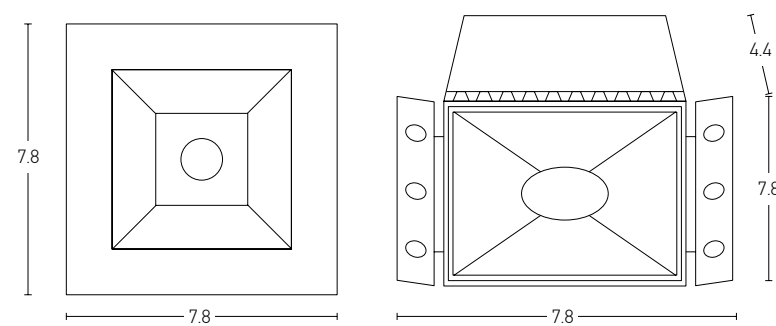

Down Light
Dimensions
Cutting Hole
Material
Depth Required
Color
Color

L: 7.8cm W: 7.8cm H: 4.4cm
7.8 x 7.8cm
Aluminium
10cm
Sandy White - Black Reflector / **Code S091**
Sandy White - White Reflector/ **Code S090**