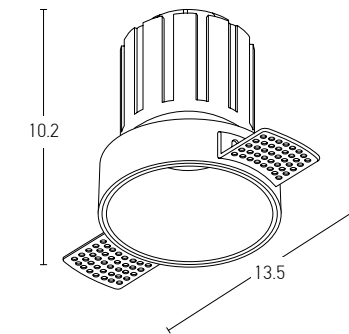

Power 9W
Input 220-240V, 50/60Hz
Color Temperature 3000K
Lumen 675Lm
Cri 90
Dimensions Ø: 8.2cm W: 13.5cm H: 10.2cm
Cutting Hole Ø: 8.2cm
Beam Angle 36°
Non Dimmable ☒
Material Aluminium
Depth Required JT : 10.5cm
Driver Included (200mA)
Color Sandy Black / **Code S096-B**
Color Copper Matt / **Code S096-C**
Color Gold Matt / **Code S096-G**