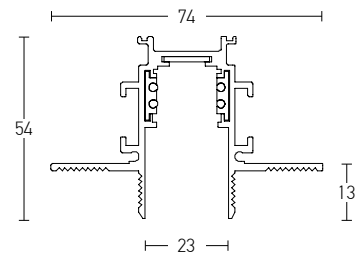

Power by : **CASAMBI**  
 Available App on :

**TRIMLESS** Track : 1m / 2m / 3m

**CORNER 90° (c1)**  
Vertical Plane

**CORNER 90° (c2)**  
Horizontal Plane

Track Code	Size	Color	Corner Code	Plane	Color
2083B-1	1m	Sandy Black	2083B-C1	Vertical	Sandy Black
2083W-1	1m	Sandy White	2083W-C1	Vertical	Sandy White
2083B-2	2m	Sandy Black	2083B-C2	Horizontal	Sandy Black
2083W-2	2m	Sandy White	2083W-C2	Horizontal	Sandy White
2083B-3	3m	Sandy Black			
2083W-3	3m	Sandy White			