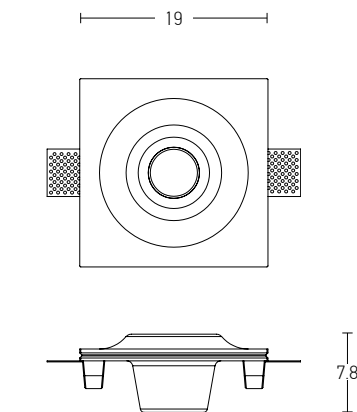

Bulb 1xGU10
Power MAX 50W
Input 220-240V, 50/60Hz
Dimensions L: 12cm W: 12cm H: 6.2cm
Cutting Hole L: 12.2cm W: 12.2cm
Material Gypsum
Depth Required JTL: 11.5cm
Special Feature GU10 Lampholder Included
Color Pure White / **Code S029**

Bulb 1xGU10
Power MAX 40W
Input 220-240V, 50/60Hz
Dimensions L: 22cm W: 22cm H: 10.5cm
Cutting Hole L: 22.2cm W: 22.2cm
Material Gypsum
Depth Required JTL: 4cm
Special Feature GU10 Lampholder Included
Color Pure White / **Code S109**

Bulb 1xGU10
Power MAX 40W
Input 220-240V, 50/60Hz
Dimensions L: 19cm W: 19cm H: 7.8cm
Cutting Hole L: 19.2cm W: 19.2cm
Material Gypsum
Depth Required JTL: 10.5cm
Special Feature GU10 Lampholder Included
Color Pure White / **Code S108**