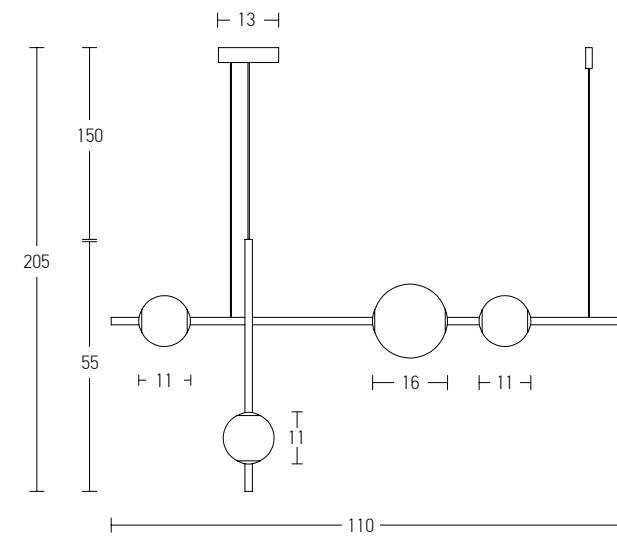

Power 18W
Input 220-240V, 50/60Hz
Color Temperature 3000K
Lumen 1440Lm
Cri 80
Dimensions L: 110cm H: 205cm
Base Ø: 13cm H: 3.2cm
Dimmable ☐
Material Metal - Opal Glass
Special Feature Step Dimming 10%-40%-100%
Glass Ø: 16cm
Glass Ø: 11cm
Color Black Matt / **Code 20131**