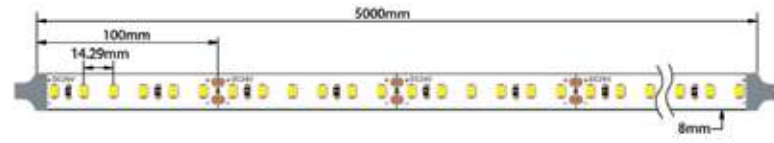

-OSRAM PRODUCT TECHFLEX 15.5W/m 2000Lm/m

Code	IP	Kelvin	CRI	Watt	Lm/m
4062172107242	20	3000	85	15.5W/m	2000
4062172107266	20	4000	85	15.5W/m	2060

Lumen Efficiency 129Lm/W
SDCM 3
Ra 85
LEDs/m 140
Voltage DC24V
Width 8mm
Unit cut 100mm
Life Span 50000H
Waterproof Rate IP20

*5 Years Guarantee when combined with OSRAM drivers

Dimming Options

1. DALI Dimming : Dali Driver 24V Channel 1+Switch Dali MCU . Suitable with Drivers to Page : 618-619 , 621
2. BLUETOOTH Dimming : Element Driver 24V+OT BLE (CASAMBI App) . Suitable with Drivers to Page : 620
3. PHASECUT Dimming : Suitable with PhaseCut Drivers to Page : 620
4. 1-10 Dimming : 1-10 Driver 24V+Switch MCU 1-10 . Suitable with 1-10V Drivers to Page : 619
5. PUSH BUTTON Dimming : Dali Driver 24V Channel 1 to Page : 618