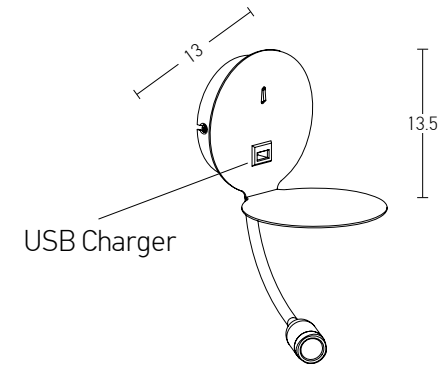

Power 3W
Input 220-240V, 50/60Hz
Color Temperature 3000K
Lumen 255Lm
Cri 80
Dimensions L: 16.4cm Ø: 13cm H: 13.5cm
Non Dimmable ☒
Switch On/Off
Material Metal - Aluminium
Special Feature USB Charger
Stick Ø: 3cm H: 24cm
Color White Matt / **Code H58**