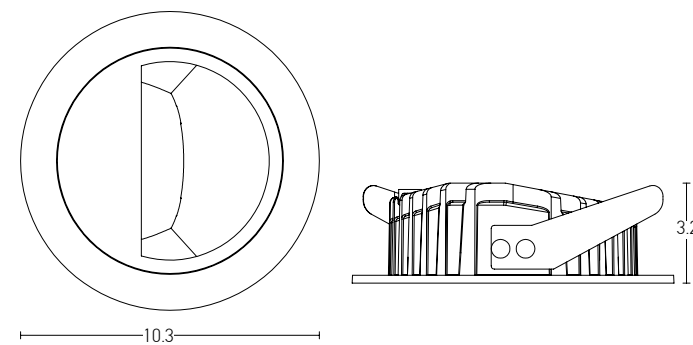

Wall Washer

Power	8W
Input	220-240V, 50/60Hz
Color Temperature	3000K
Lumen	388Lm
Cri	80
IP	54
Dimensions	∅: 10.3cm H: 3.2cm
Cutting Hole	∅: 8.5cm
Beam Angle	20°
Non Dimmable	☒
Material	Aluminium
Depth Required	∏: 3.5cm
Driver	Included (250mA)
Color	White / Code S072