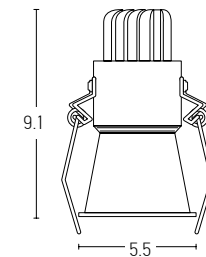

Power 4W
Input 220-240V, 50/60Hz
Color Temperature 3000K
Lumen 270Lm
Cri 90
Dimensions Ø: 4cm H: 5.8cm
Cutting Hole Ø: 3.3cm
Beam Angle 24°
Non Dimmable ☒
Material Aluminium
Depth Required JT : 6.5cm
Driver Included (700mA)
Color White Matt - Black Matt / **Code S092**

Power 6W
Input 220-240V, 50/60Hz
Color Temperature 3000K
Lumen 420Lm
Cri 90
Dimensions Ø: 6cm H: 8.2cm
Cutting Hole Ø: 5.1cm
Beam Angle 40°
Non Dimmable ☒
Material Aluminium
Depth Required JT : 9cm
Driver Included (160mA)
Color White Matt - Black Matt / **Code S093**

Power 15W
Input 220-240V, 50/60Hz
Color Temperature 3000K
Lumen 1050Lm
Cri 90
Dimensions Ø: 7.5cm H: 10cm
Cutting Hole Ø: 6.8cm
Beam Angle 38°
Non Dimmable ☒
Material Aluminium
Depth Required JT : 11cm
Driver Included (350mA)
Color White Matt - Black Matt / **Code S094**

Power 6W
Input 220-240V, 50/60Hz
Color Temperature 3000K
Lumen 480Lm
Cri 90
Dimensions Ø: 5.5cm H: 9.1cm
Cutting Hole Ø: 5.2cm
Beam Angle 24°
Non Dimmable ☒
Material Aluminium
Depth Required JT : 9.5cm
Driver Included (160mA)
Color White Matt / **Code S073**

Power 10W
Input 220-240V, 50/60Hz
Color Temperature 3000K
Lumen 800Lm
Cri 90
Dimensions Ø: 7.5cm H: 9.8cm
Cutting Hole Ø: 7.2cm
Beam Angle 31°
Non Dimmable ☒
Material Aluminium
Depth Required JT : 10.5cm
Driver Included (250mA)
Color White Matt / **Code S075**

Power 6W
Input 220-240V, 50/60Hz
Color Temperature 3000K
Lumen 480Lm
Cri 90
Dimensions Ø: 5.5cm H: 9.1cm
Cutting Hole Ø: 5.2cm
Beam Angle 24°
Non Dimmable ☒
Material Aluminium
Depth Required JT : 9.5cm
Driver Included (160mA)
Color Black Matt / **Code S074**