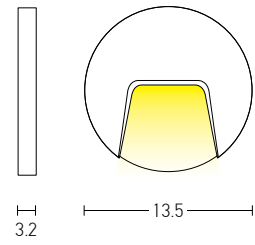

Power 3W
Input 220-240V, 50/60Hz
Color Temperature 3000K
Lumen 300Lm
Cri 80
IP 54
Dimensions Ø: 13.5cm L: 3.2cm
Material ABS
Color Graphite / **Code E183**
Color White / **Code E184**