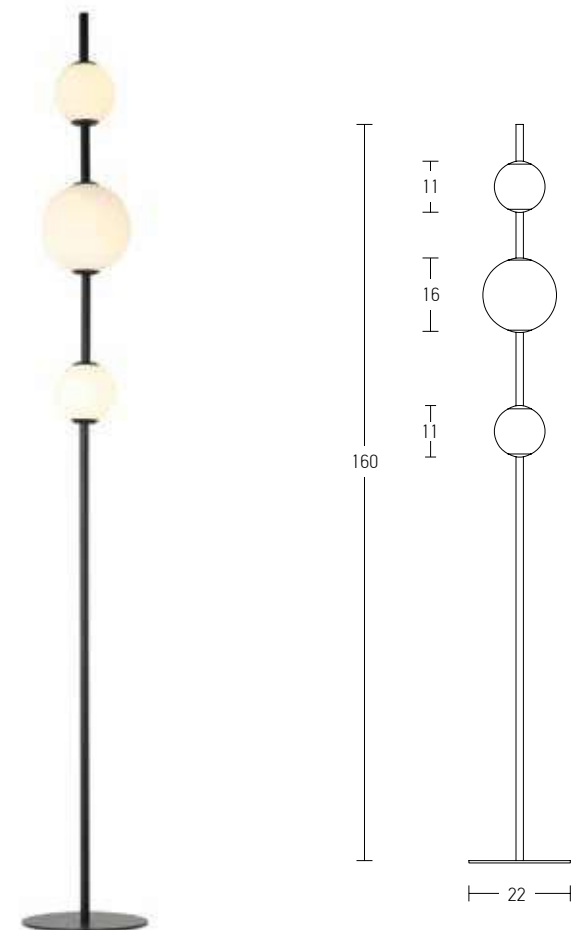

Power 12W  
 Input 220-240V, 50/60Hz  
 Color Temperature 3000K  
 Lumen 960Lm  
 Cri 80  
 Dimensions H: 78cm  
 Non Dimmable   
 Material Metal - Opal Glass  
 Special Feature 140cm Cable Adjustable  
 Glass Ø: 16cm  
 Glass Ø: 11cm  
 Color Black Matt / **Code 20132**

Power 7.5W  
 Input 220-240V, 50/60Hz  
 Color Temperature 3000K  
 Lumen 600Lm  
 Cri 80  
 Dimensions L: 13.5cm H: 37cm  
 Base Ø: 8cm L: 3.5cm  
 Non Dimmable ☒  
 Material Metal - Opal Glass  
 Special Feature Glass Ø: 11 cm  
 Color Black Matt / **Code 20133**

Power 6W  
 Input 220-240V, 50/60Hz  
 Color Temperature 3000K  
 Lumen 480Lm  
 Cri 80  
 Dimensions H: 42cm  
 Base Ø: 14cm H: 0.5cm  
 Non Dimmable ☒  
 Material Metal - Opal Glass  
 Special Feature 100cm Cable Available  
 Glass Ø: 11 cm  
 Color Black Matt / **Code 20134**