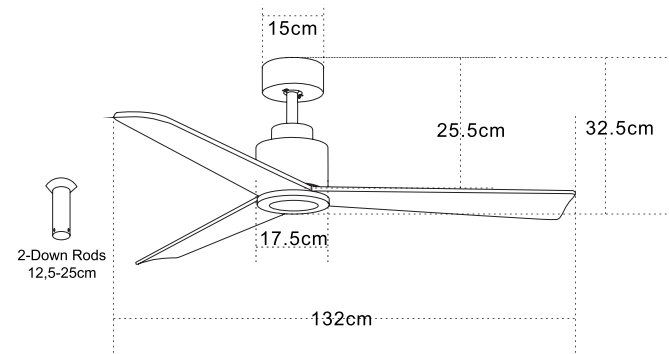

Led Light Source Without Light  
Input 220-240V, 50/60Hz  
dB 23  
Dimensions 64" Ø: 163cm H: 37.5-50cm  
Air Flow 178m<sup>3</sup> min  
Night Mode Time Setting 1h / 2h / 4h / 8h  
Material Metal - ABS  
Special Feature 2 Down Rods 12.5-25cm  
Summer Function  
Motor Feature AC Motor 70W  
3 Speeds  
Color Black Matt - Black Blades / **Code 20258**