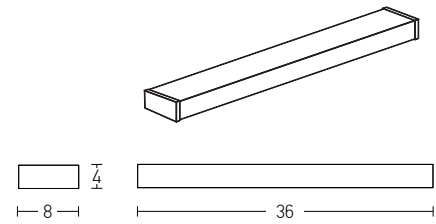

Power 12W
Input 220-240V, 50/60Hz
Color Temperature 3000K
Lumen 1100Lm
Cri 80
Dimensions L: 8cm W: 36cm H: 4cm
Non Dimmable ☒
Material Aluminium - Acrylic
Special Feature IP 44
Color Chrome / **Code 180043**