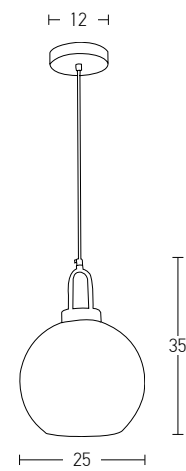

Bulb 1xE27
Power MAX 40W
Input 220-240V, 50/60Hz
Dimensions Ø: 25cm H: 35cm
Base Ø: 12cm H: 2.5cm
Material Glass - Metal
Special Feature 150cm Cable Adjustable
Color Grey - Antique Brass / **Code 19177**