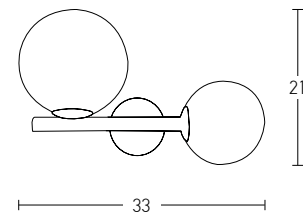

Bulb 1xE14 / 1xG9
Power MAX 15W
Input 220-240V, 50/60Hz
Dimensions L: 17.5cm W: 33cm H: 21cm
Base Ø: 8cm H: 3cm
Material Metal - Opal Glass
Special Feature Opal Glass Ø: 15cm / Ø: 10cm
Color Gold Matt / **Code 1995**