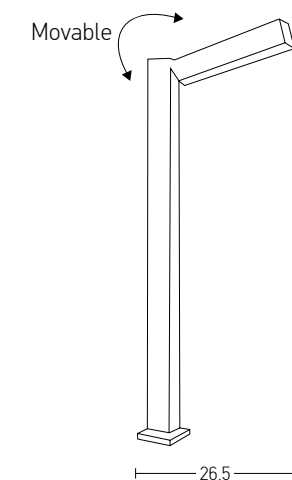

Power 6W  
 Input 220-240V, 50/60Hz  
 Color Temperature 3000K  
 Lumen 540Lm  
 Cri 80  
 Dimensions L: 26.5cm H: 91cm  
 Base L: 7.5cm W: 7.5cm  
 Material Aluminium  
 Special Feature Profile 4.5x4.5cm Movable  
 Color Sandy Black - Wood / **Code E221**