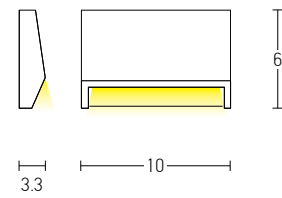

Power 1.5W
Input 220-240V, 50/60Hz
Color Temperature 3000K
Lumen 120Lm
Cri 80
IP 54
Dimensions L: 3.3cm W: 10cm H: 6cm
Material ABS
Color Graphite / **Code E181**
Color White / **Code E182**