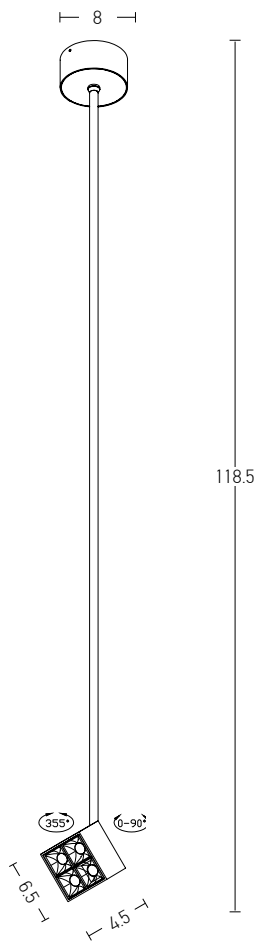

Power 7W
Input 220-240V, 50/60Hz
Color Temperature 3000K
Lumen 770Lm
Cri 80
Dimensions L: 6.5cm W: 4.5cm H: 118.5cm
Base Ø: 8cm H: 4cm
Non Dimmable ☒
Material Metal - Aluminium
Special Feature Standard Length
Cube L: 6.5cm H: 4.5cm

Color Sandy Black / **Code 1929**
Color Sandy White / **Code 1930**