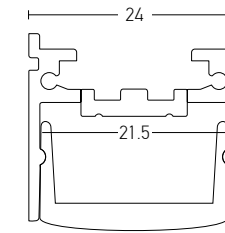

2m Profile + Clear PC Cover Degrees 60°, Aluminium