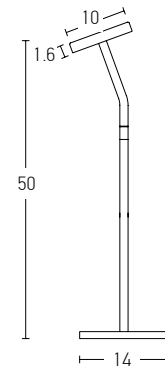

Power 6W
Input 220-240V, 50/60Hz
Color Temperature 3000K
Lumen 420Lm
Cri 80
Dimensions Ø: 10cm H: 50cm
Base Ø: 14cm H: 1cm
Non Dimmable ☒
Material Metal - Aluminium
Color Sandy Black / **Code 20112**