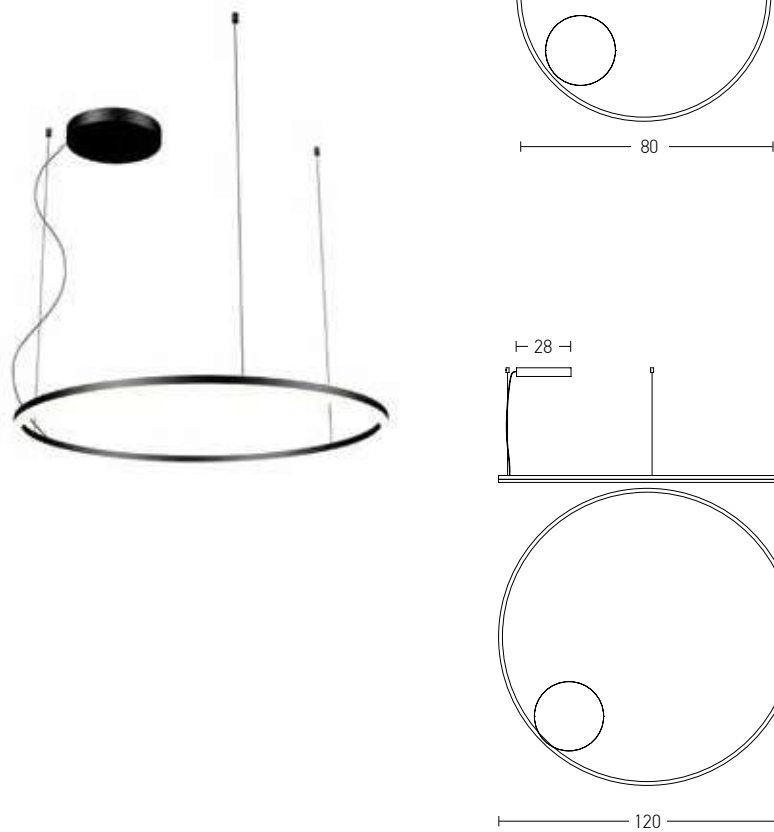

Power 55W
Input 220-240V, 50/60Hz
Color Temperature 3000K
Lumen 4400Lm
Cri 80
Dimensions Ø: 80cm H: 200cm
Base Ø: 25cm H: 5cm
Dimmable Triac ☐
Material Aluminium - Acrylic
Special Feature 200cm Cable Adjustable
Color Black Matt / **Code 20262**
Color White Matt / **Code 20263**

Power 84W
Input 220-240V, 50/60Hz
Color Temperature 3000K
Lumen 6720Lm
Cri 80
Dimensions Ø: 120cm H: 200cm
Base Ø: 28cm H: 5cm
Dimmable Triac ☐
Material Aluminium - Acrylic
Special Feature 200cm Cable Adjustable
Color Black Matt / **Code 20264**
Color White Matt / **Code 20265**