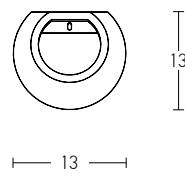

Bulb 1xG9
Power MAX 25W
Input 220-240V, 50/60Hz
Dimensions L: 13cm W: 13cm H: 15cm
Material Concrete
Color Concrete / **Code 180021**