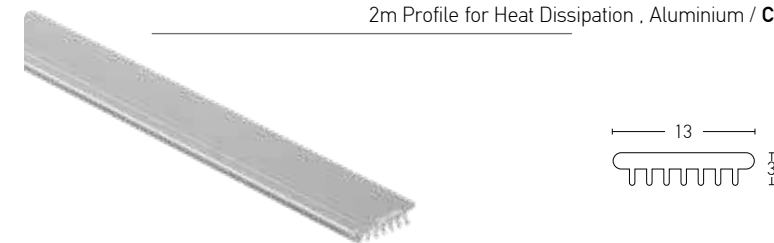

2m Profile for Heat Dissipation, Aluminium / Code 20202