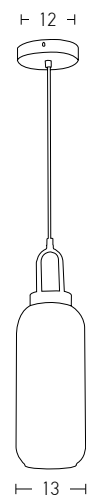

Bulb 1xE27
Power MAX 40W
Input 220-240V, 50/60Hz
Dimensions Ø: 13cm H: 44cm
Base Ø: 12cm H: 2.5cm
Material Glass - Metal
Special Feature 150cm Cable Adjustable
Color Grey - Antique Brass / **Code 19176**