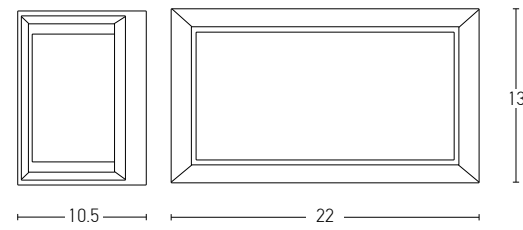

Outdoor Led Lighting | Wall Collection

Bulb 1xE27
Power MAX 18W
Input 220-240V, 50/60Hz
IP 54
Dimensions L: 10.5cm W: 22cm H: 13cm
Material Aluminium - PC Diffuser
Color Graphite / **Code E148**