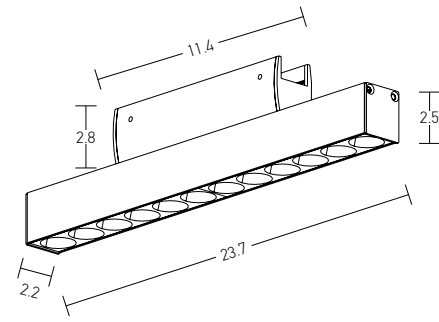

48V Magnetic System Soft Track | LUMINAIRES