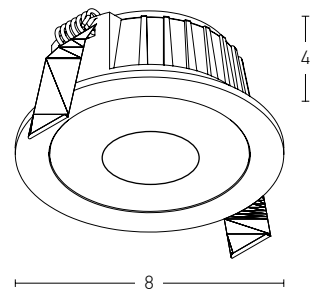

Power 6W
Input 220-240V, 50/60Hz
Color Temperature 3000K
Lumen 440Lm
Cri 90
IP 54
Dimensions Ø: 8cm H: 4cm
Cutting Hole Ø: 7.3cm
Beam Angle 20°
Non Dimmable ☒
Material Aluminium - Glass
Depth Required 4.5cm
Driver Included
Color Black / **Code S110**
White / **Code S111**

Bulb 1xGU10
Power MAX 50W
Input 220-240V, 50/60Hz
IP 65
Dimensions Ø: 8.5cm H: 4.5cm
Cutting Hole Ø: 7.5cm
Material Aluminium
Depth Required 10.5cm
Special Feature GU10 Lampholder Included
Color Black Matt / **Code S046**
White Matt / **Code S045**