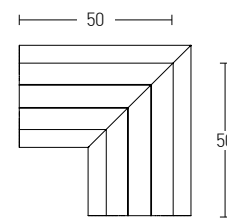

Straight Mechanic Connector  
Material Aluminium  
**Code 2097-B**

**RECESSED** Track : 1m / 2m / 3m

**CORNER 90° (c1)**  
Vertical Plane

**CORNER 90° (c2)**  
Horizontal Plane

Track Code	Size	Color
2084B-1	1m	Sandy Black
2084W-1	1m	Sandy White
2084B-2	2m	Sandy Black
2084W-2	2m	Sandy White
2084B-3	3m	Sandy Black
2084W-3	3m	Sandy White