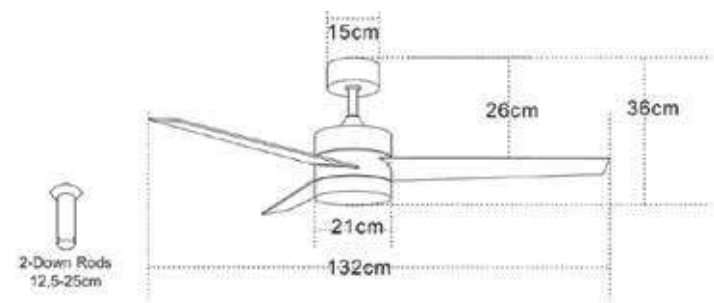

Color Double Face White Matt - Maple Wood Blades  
 White Matt - White Matt Blades / **Code 19132**

- Led Light Source 18W
- Input 220-240V, 50/60Hz
- Color Temperature 3000K, 4000K, 6000K
- Lumen 1800Lm
- Cri 80
- dB 20
- Dimensions 47" Ø: 120cm H: 37-49.5cm
- Air Flow 156.3m<sup>3</sup> min
- Night Mode Time Setting 1h / 4h / 8h
- Material Metal - Polycarbonate - ABS
- Special Feature 2 Down Rods 12,5-25cm  
Summer & Winter Function
- Motor Feature DC Motor 38W  
5 Speeds
- Color White Matt - Maple Blades / **Code 19130**
- Color Chrome Matt - Maple Blades / **Code 19131**