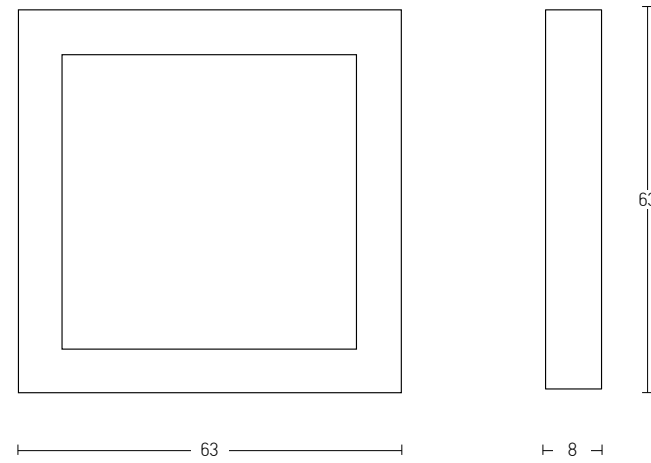

### Model Finishing

Black - Golden Leaf

Black - Copper

Power 30W  
 Input 220-240V, 50/60Hz  
 Color Temperature 3000K  
 Lumen 2400Lm  
 Cri 80  
 Dimensions L: 50cm W: 46cm H: 10.5cm  
 Non Dimmable ☒  
 Material Metal - Acrylic  
 Color White Matt / **Code 17018**