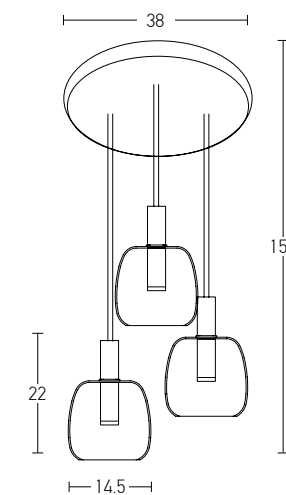

Power	3x5W
Input	220-240V, 50/60Hz
Color Temperature	3000K
Lumen	1350Lm
Cri	80
Dimensions	Ø: 38cm H: 150cm
Base	Ø: 38cm H: 2.5cm
Non Dimmable	☒
Material	Aluminium - Glass - Acrylic
Special Feature	125cm Cable Adjustable
Color	Black Matt - Smoked Grey / Code 1971