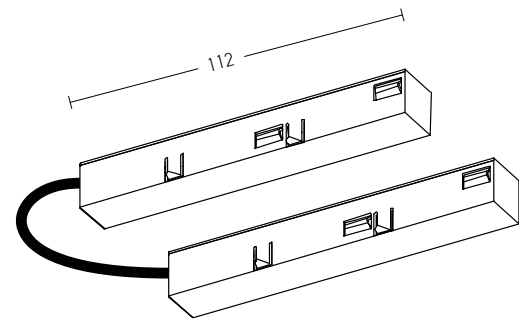

Flex Connector with Cable for 48V Magnetic Tracks  
**Code 20105 / Color Black**  
**Code 20105-W / Color White**

Corner Connector for 48V Magnetic Tracks  
**Code 20104 / Color Black**  
**Code 20104-W / Color White**