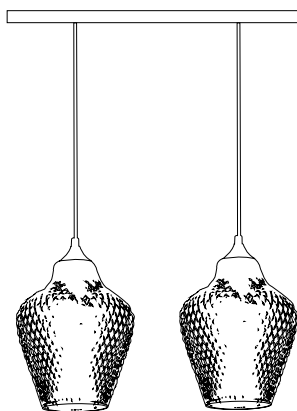

Bulb 1xE27
Power MAX 40W
Input 220-240V, 50/60Hz
Dimensions Ø: 24cm H: 28cm
Base Ø: 12cm H: 2.5cm
Material Metal - Glass
Special Feature 200cm Cable Adjustable
Color Ink Blue - Brass - Black Matt / **Code 19175**

Bulb 1xE27
Power MAX 40W
Input 220-240V, 50/60Hz
Dimensions Ø: 20cm H: 30cm
Base Ø: 12cm H: 2.5cm
Material Metal - Glass
Special Feature 200cm Cable Adjustable
Color Clear Glass - Brass - Black Matt / **Code 19125**

Bulb 3xE27
Power MAX 40W
Input 220-240V, 50/60Hz
Dimensions L: 105cm W: 20cm H: 150cm
Base L: 105cm W: 6.5cm H: 2.7cm
Material Metal - Glass
Special Feature 120cm Cable Adjustable
Color Clear Glass - Brass - Black Matt / **Code 19242**