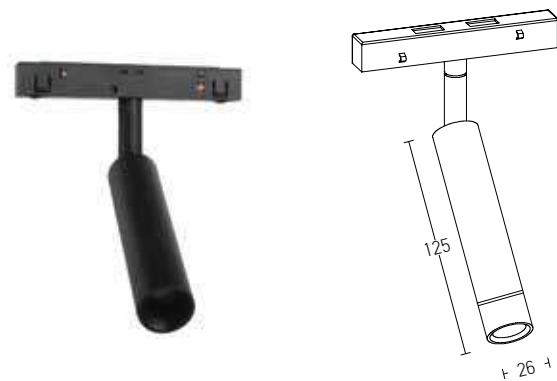

Power 5W  
 Input 48V  
 Color Temperature 3000K  
 Lumen 550Lm  
 Cri 80  
 Dimensions Ø: 27mm H: 145mm  
 Beam Angle 24°  
 Non Dimmable   
 Material Aluminium  
 Color Sandy Black / Code 20179  
 Gold / Code 20180  
**OSRAM**