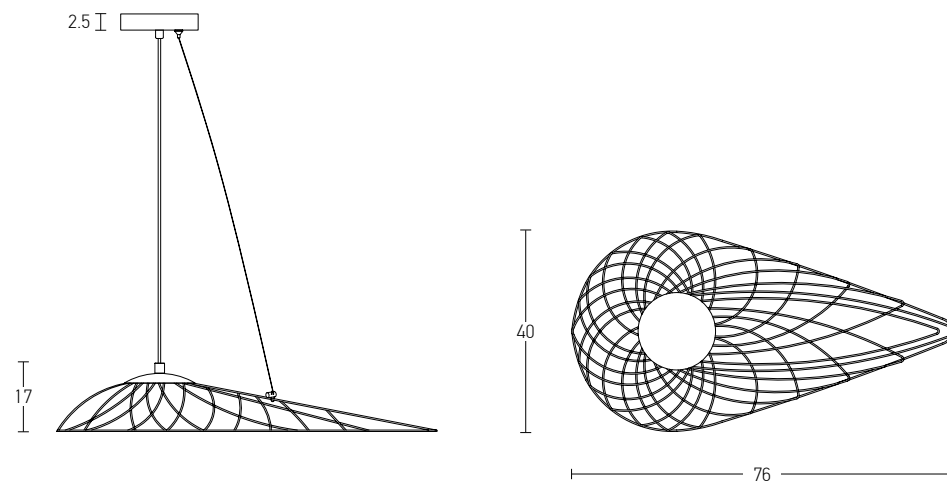

Power 10W
Input 220-240V, 50/60Hz
Color Temperature 3000K
Lumen 1000Lm
Cri 80
Dimensions L: 76cm W: 40cm H: 17cm
Base Ø: 10cm H: 2.5cm
Non Dimmable ☒
Material Metal - Diffuser
Special Feature 200cm Cable Adjustable
Optional Dimming PhaseCut
Color White Matt / **Code 1976**
Color Black Matt / **Code 1975**