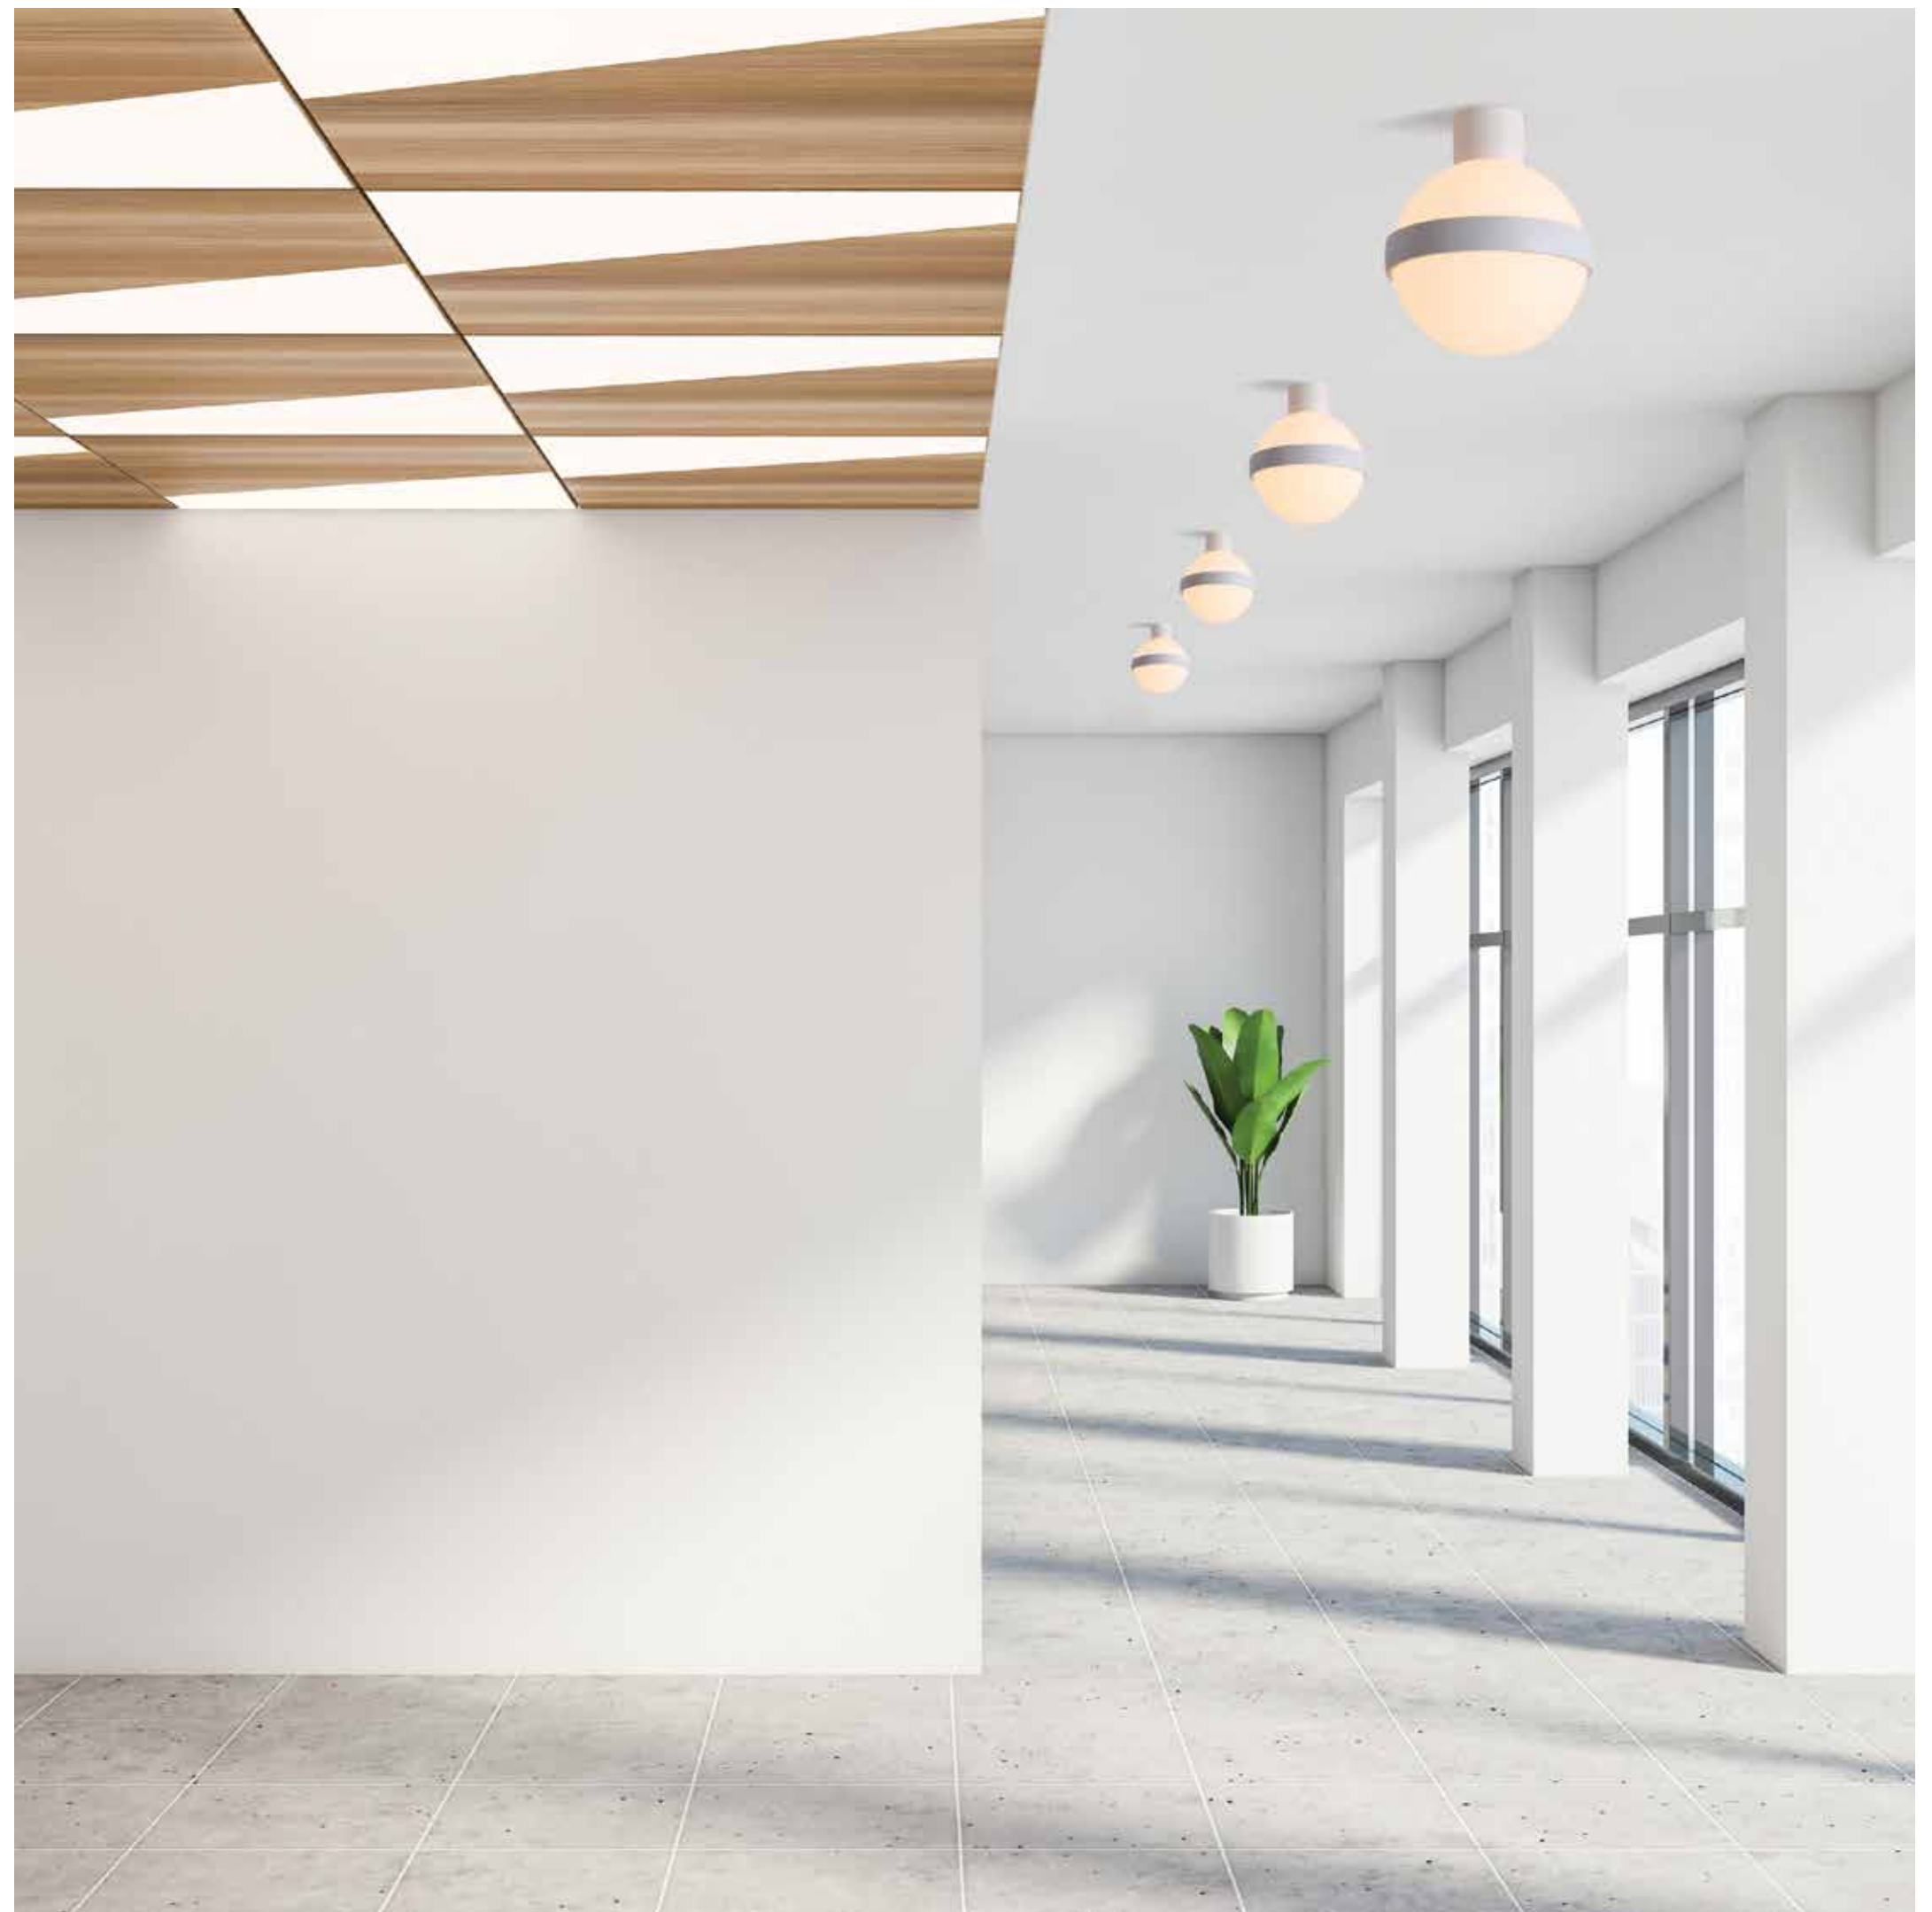

Power 5.6W
Input 220-240V, 50/60Hz
Color Temperature 3000K
Lumen 400Lm
Cri 80
Dimensions Ø: 13cm H: 16.5cm
Base Ø: 6.5cm H: 5.5cm
Non Dimmable ☒
Material Metal - Acrylic
Color White Matt / **Code 20169**
Color Grey / **Code 20170**

Power 8W
Input 220-240V, 50/60Hz
Color Temperature 3000K
Lumen 560Lm
Cri 80
Dimensions Ø: 19cm H: 22.5cm
Base Ø: 6.5cm H: 6.5cm
Non Dimmable ☒
Material Metal - Acrylic
Color White Matt / **Code 20171**
Color Grey / **Code 20172**