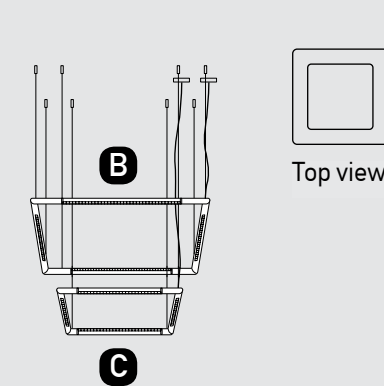

### Our Suggestion

Become an artist and make your combination  
 Use your imagination to create your masterpiece with our limitless options.

Power 48W  
 Input 220-240V, 50/60Hz  
 Color Temperature 3000K  
 Lumen 3600Lm  
 Cri 80  
 Dimensions L: 80+160cm H: 200cm  
 Base Ø: 16cm H: 3.5cm  
 Dimmable   
 Material Aluminium - Acrylic  
 Special Feature Step Dimming 10%-40%-100%  
 Profile 2x3cm  
 Color White Matt / **Code 20129**