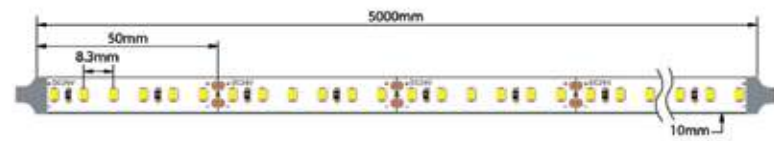

-LED STRIP 2400K 12W/m CRI 90

Code	IP	Kelvin	CRI	Watt	Lm/m
LS05	20	2400	90	12W/m	1200

Lumen Efficiency 100Lm/W
SDCM 3
Ra 90
LEDs/m 120
Voltage DC24V
Width 10mm
Unit cut 50mm
Life Span 20000H
Waterproof Rate IP20

*5 Years Guarantee when combined with OSRAM drivers

Dimming Options

1. DALI Dimming : Dali Driver 24V Channel 1+Switch Dali MCU . Suitable with Drivers to Page : 618-619 , 621
2. BLUETOOTH Dimming : Element Driver 24V+OT BLE (CASAMBI App) . Suitable with Drivers to Page : 620
3. PHASECUT Dimming : Suitable with PhaseCut Drivers to Page : 620
4. 1-10 Dimming : 1-10 Driver 24V+Switch MCU 1-10 . Suitable with 1-10V Drivers to Page : 619
5. PUSH BUTTON Dimming : Dali Driver 24V Channel 1 to Page : 618