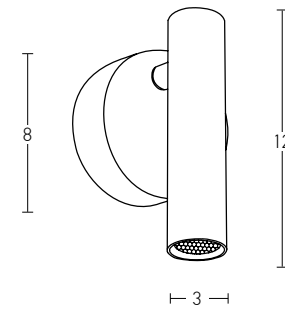

Switch On/Off

Power 3W  
 Input 220-240V, 50/60Hz  
 Color Temperature 3000K  
 Lumen 240Lm  
 Cri 80  
 Dimensions L: 7cm-16cm W: 5.5cm H: 15cm  
 Base L: 3cm W: 5.5cm H: 15cm  
 Non Dimmable   
 Switch On/Off  
 Material Metal - Aluminium  
 Special Feature Stick Ø: 2.8cm H: 10cm  
 Color Brushed Brass / **Code H68**