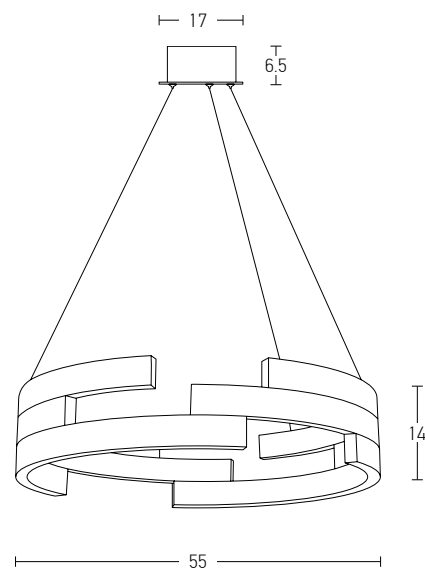

Power 90W
Input 220-240V, 50/60Hz
Color Temperature 3000K
Lumen 7200Lm
Cri 80
Dimensions Ø: 55cm H: 14cm
Base Ø: 17cm H: 6.5cm
Non Dimmable ☒
Material Aluminium - Acrylic
Special Feature 140cm Cable Adjustable
Color White Matt / **Code 17001**
Color Brown - Wood / **Code 17002**