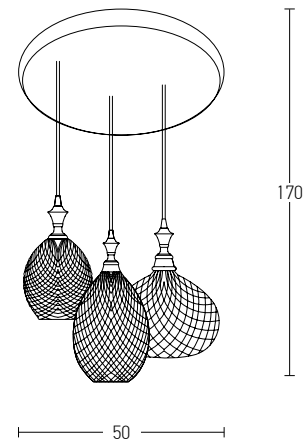

Bulb 4xE27
Power MAX 40W
Input 220-240V, 50/60Hz
Dimensions L: 105cm H: 170cm
Base L: 105cm W: 6.5cm H: 2.7cm
Material Metal - Glass
Special Feature 120cm Cable Adjustable
Color Black Matt - Smoked Grey / **Code 19240**

Bulb 3xE27
Power MAX 40W
Input 220-240V, 50/60Hz
Dimensions Ø: 50cm H: 170cm
Base Ø: 50cm H: 3cm
Material Metal - Glass
Special Feature 120cm Cable Adjustable
Color Black Matt - Smoked Grey / **Code 19241**