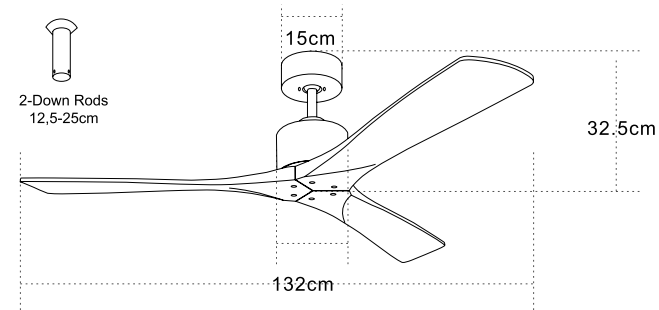

Indoor Ceiling Fans

Led Light Source	Without Light
Input	220-240V, 50/60Hz
dB	23
Dimensions	52" Ø: 132cm H: 32.5-45cm
Air Flow	145.3m³ min
Night Mode	Time Setting 1h / 2h / 4h / 8h
Material	Metal - Wood
Special Feature	2 Down Rods 12.5-25cm Summer Function
Motor Feature	AC Motor 62W 3 Speeds
Color	Coffee Matt - Cherry Wood Blades / Code 19143
Color	Chrome Matt - Natural Wood Blades / Code 19142