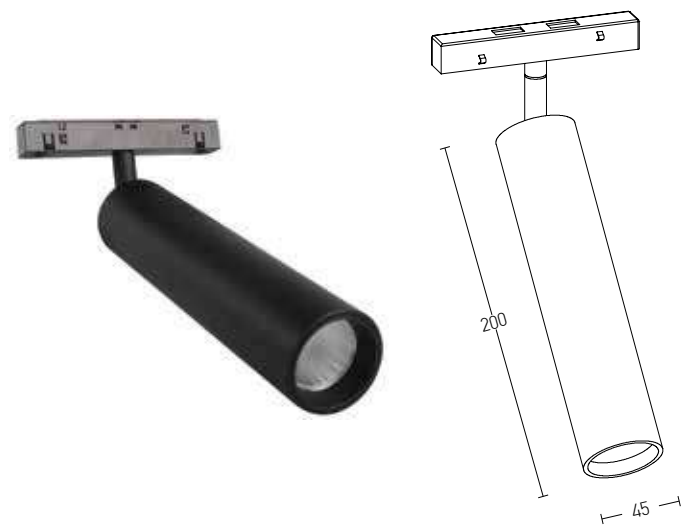

Power 15W
Input 48V
Color Temperature 3000K
Lumen 1650Lm
Cri 80
Dimensions Ø: 45mm H: 200mm
Beam Angle 24°
DALI Dimmable ☒
Material Aluminium
Color Sandy Black / Code 2095-D
CREE