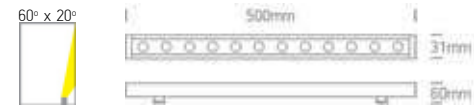

Outdoor Led Lighting | Wall Washers Collection

Code	IP	Kelvin	CRI	Watt	Lumen/M
Z7055A-W	66	3000	80	12W	MAX 850
Z7055A-C	66	4000	80	12W	MAX 870

Power Input 12x1W  
 Cri 24V  
 CRI 80  
 IP 66  
 Dimensions L: 50cm W: 3.1cm H: 6cm  
 Beam Angle 60° x 20°  
 Material Aluminium  
 Special Feature 100cm Cable Available  
 Driver Not Included  
 Connect 10pcs MAX  
 Color Grey