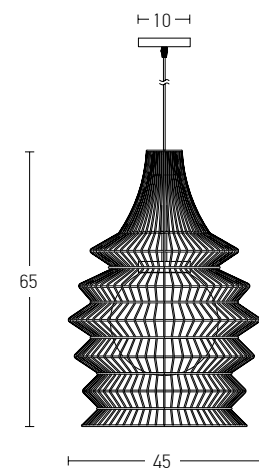

Suggested Trimless Canopy **Code 20144**

Bulb	1xE27
Power	MAX 40W
Input	220-240V, 50/60Hz
Dimensions	Ø: 31cm H: 43cm
Base	Ø: 12cm H: 2.5cm
Material	Metal - Glass
Special Feature	200cm Cable / Chain Adjustable
Color	Bronze / <b>Code 16106</b>