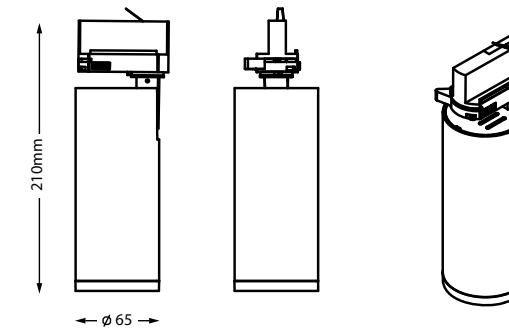

Power 15W
Input 220-240V, 50/60Hz
Color Temperature 3000K / 4000K
Cri 80
Dimensions Ø: 6.5cm H: 21cm
Non Dimmable ☒
Material Aluminium
Special Feature 3 Phase Track Light

Code	Kelvin	Lumen	Body Color
18303	3000K	2400Lm	Black
18304	3000K	2400Lm	White
18305	4000K	2475Lm	Black
18306	4000K	2475Lm	White