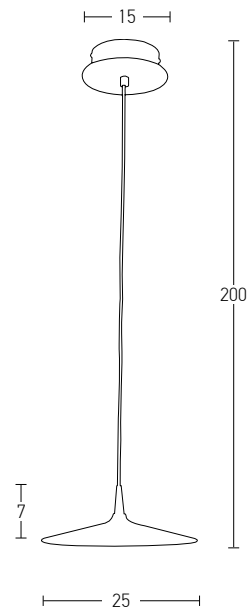

Indoor Led Lighting