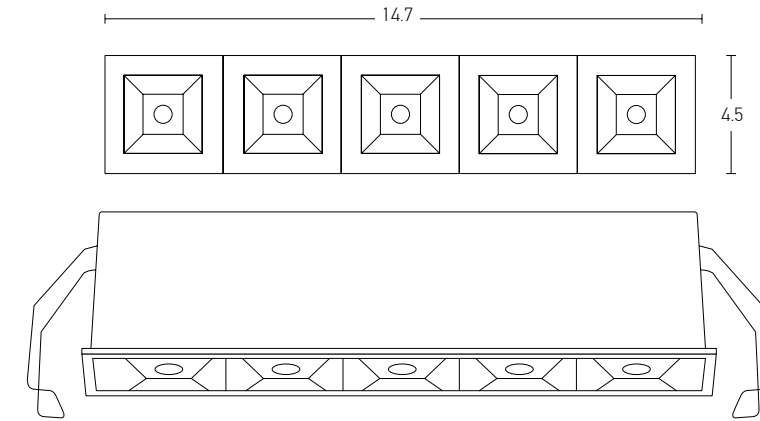

Power 11W
Input 220-240V, 50/60Hz
Color Temperature 3000K
Lumen 770Lm
Cri 90
Dimensions L: 14.7cm W: 4.5cm H: 5cm
Cutting Hole 13.5 x 3.5cm
Beam Angle 30°
Non Dimmable ☒
Material Aluminium
Depth Required 5.5cm
Driver Included (600mA)
Color Sandy White - Black / **Code S086**