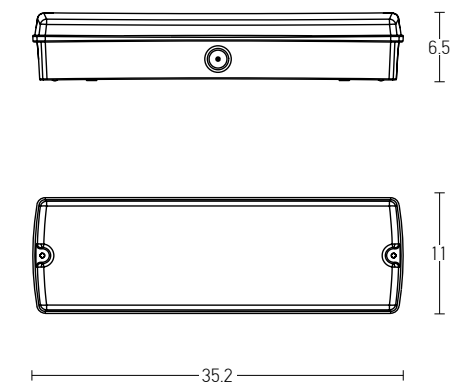

Power 7W
Input 220-240V, 50/60Hz
Color Temperature 6000K
Lumen 400Lm
Cri 80
Dimensions W: 11cm H: 6.5cm L: 35.2cm
Not Dimmable ☒
Material Plastic
Special Feature Emergency Light / Battery Requires IP 65
Operation Time 3h
Color White / Code Z89404