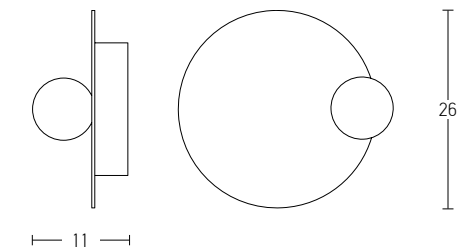

Bulb 1xG9 Led
Power MAX 9W
Input 220-240V, 50/60Hz
Dimensions Ø: 26cm L: 11cm
Material Metal - Opal Glass
Special Feature Opal Glass Ø: 8cm
Color Copper Rusty / **Code 17105**
Color Black Matt / **Code 17104**