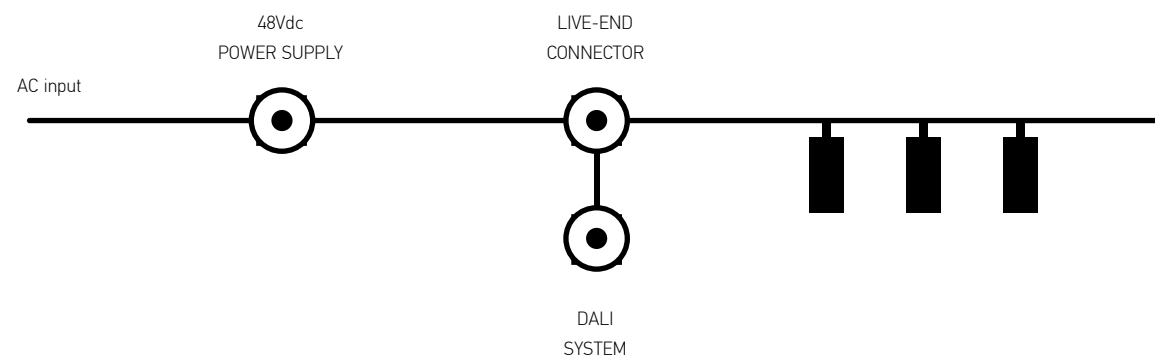

CASAMBI READY wireless control for DALI luminaires

The Zambelis 48V tracks are compatible with CASAMBI control system, which permits bidirectional communication between control device and luminaires, making it possible for the user to create scenes, regulate the system from smart devices, etc.

With the CASAMBI control system and its Control wireless variants, the user has total control over the installation, with all the features available in low voltage alternatives. The 48V system does not mean relinquishing the leading edge in control for architectural lighting.

Power by : **CASAMBI**
Available App on :