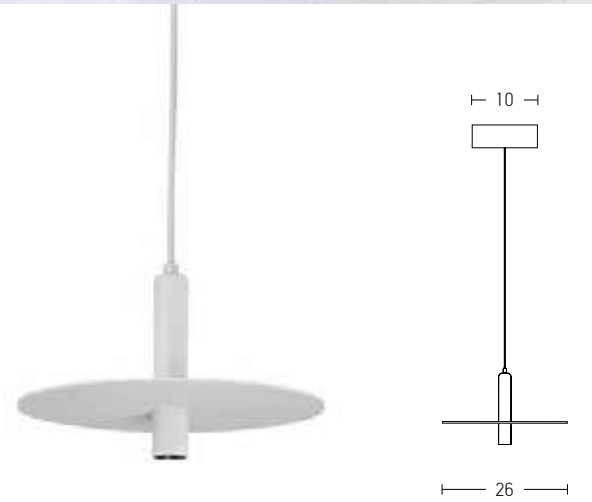

Power	7W
Input	220-240V, 50/60Hz
Color Temperature	3000K
Lumen	840Lm
Cri	80
Dimensions	Ø: 26cm H: 17cm
Base	Ø: 10cm H: 3.5cm
Non Dimmable	☒
Material	Metal - Aluminium
Special Feature	150cm Cable Adjustable
Color	Sandy Black / Code 18139-B Sandy White / Code 18139-W