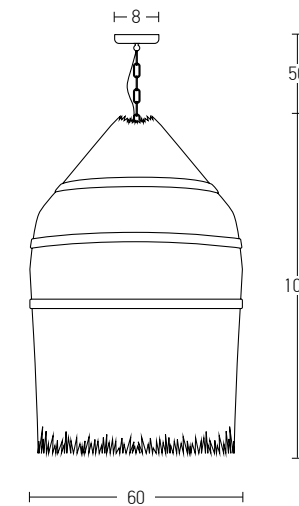

Bulb 1xE27
Power MAX 40W
Input 220-240V, 50/60Hz
Dimensions Ø: 60cm H: 100cm
Base Ø: 8cm H: 2cm
Material Metal - Straw
Special Feature 50cm Chain Adjustable
Color Natural Straw / **Code 17129**