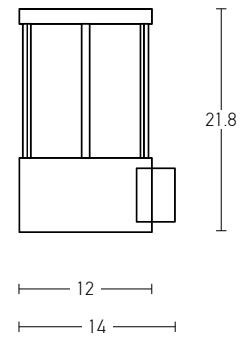

Power 6W  
 Input 220-240V, 50/60Hz  
 Color Temperature 3000K  
 Lumen 540Lm  
 Cri 80  
 Dimensions L: 26.5cm H: 91cm  
 Base L: 7.5cm W: 7.5cm  
 Material Aluminium  
 Special Feature Profile 4.5x4.5cm Movable  
 Color Sandy Black - Wood / **Code E221**