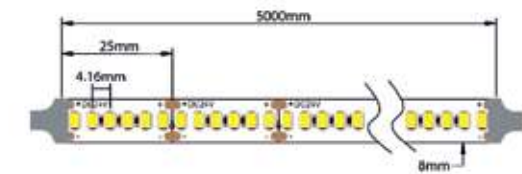

-OSRAM PRODUCT LUMINENT 24V 9.6W/m SHORTPITCH

OSRAM

Code	IP	Kelvin	CRI	Watt	Lm/m
4055462217431	20	3000	85	9.6W/m	1000
4055462217455	20	4000	85	9.6W/m	1000

Lumen Efficiency 105Lm/W
SDCM 3
Ra 85
LEDs/m 240
Voltage DC24V
Width 8mm
Unit cut 25mm
Life Span 25000H
Waterproof Rate IP20

*5 Years Guarantee when combined with OSRAM drivers

Dimming Options

1. DALI Dimming : Dali Driver 24V Channel 1+Switch Dali MCU . Suitable with Drivers to Page : 618-619 , 621
2. BLUETOOTH Dimming : Element Driver 24V+OT BLE (CASAMBI App) . Suitable with Drivers to Page : 620
3. PHASECUT Dimming : Suitable with PhaseCut Drivers to Page : 620
4. 1-10 Dimming : 1-10 Driver 24V+Switch MCU 1-10 . Suitable with 1-10V Drivers to Page : 619
5. PUSH BUTTON Dimming : Dali Driver 24V Channel 1 to Page : 618