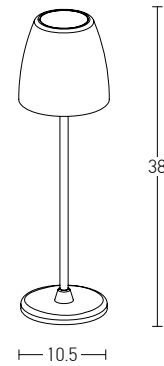

Power 5W
Input 220-240V, 50/60Hz
Color Temperature 3000K
Lumen 375Lm
Cri 80
IP 54
Dimensions L: 18cm W: 18cm H: 22cm
3 Steps Dimming 10% , 50% , 100%
Duration 15h , 10h , 7h
Material Aluminium - Difusser
Special Feature Portable Table Lamp
USB Cable & Adaptor Included

Color Black / **Code E218**

Power 2W
Input 220-240V, 50/60Hz
Color Temperature 3000K
Lumen 70Lm
Cri 80
IP 54
Dimensions Ø: 10.5cm H: 38cm
3 Steps Dimming 10% , 50% , 100%
Material Aluminium - Difusser
Special Feature Shade Ø: 11cm H: 11cm
Portable Table Lamp
USB Cable & Adaptor Included

Color Sandy White / **Code E193**
Sandy Black / **Code E194**