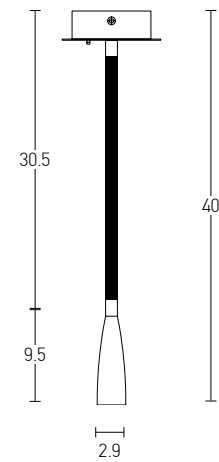

Power 3W
Input 220-240V, 50/60Hz
Color Temperature 3000K
Lumen 240Lm
Cri 80
Dimensions L: 40cm
Non Dimmable ☒
Base Ø: 8cm H: 3cm
Switch On/Off
Material Metal - Aluminium - Silicon
Special Feature Stick Ø: 2.9cm L: 9.5cm
Color Brushed Brass / **Code H63**