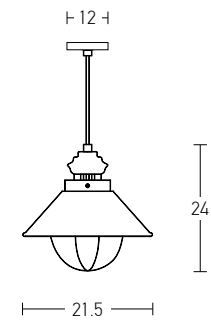

Bulb 1xE27
Power MAX 40W
Input 220-240V, 50/60Hz
Dimensions Ø: 21.5cm H: 24cm
Base Ø: 12cm H: 2.5cm
Material Metal - Aluminium
Special Feature 150cm Cable Adjustable
Color Black Matt - Copper / **Code 180100**