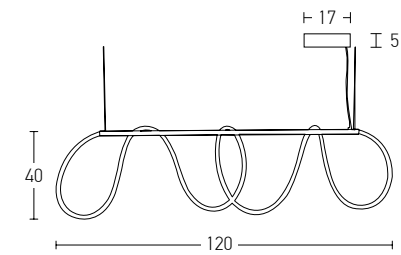

Power 60W
Input 220-240V, 50/60Hz
Color Temperature 3000K
Lumen 3600Lm
Cri 80
Dimensions Ø: 80cm H: 35cm
Base Ø: 17cm H: 5cm
Non Dimmable ☒
Material Metal - Silicon
Special Feature 360° Lighting Tube Ø: 2.4cm
190cm Cable Adjustable
Color Gold Matt / **Code 19261**