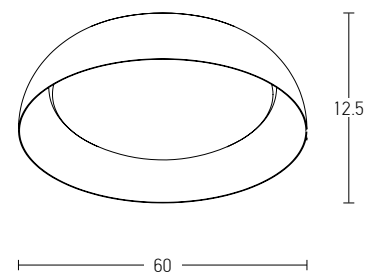

Power 50W
Input 220-240V, 50/60Hz
Color Temperature 3000K
Lumen 4000Lm
Cri 80
Dimensions Ø: 60cm H: 12.5cm
Base Ø: 6cm H: 16cm
Non Dimmable ☒
Material Aluminium - Acrylic
Special Feature 200cm Cable Adjustable
Color Brushed Copper / **Code 1964**