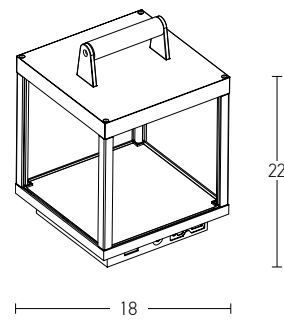

Power 5W
Input 220-240V, 50/60Hz
Color Temperature 3000K
Lumen 375Lm
Cri 80
IP 54
Dimensions L: 18cm W: 18cm H: 22cm
3 Steps Dimming 10% , 50% , 100%
Duration 15h , 10h , 7h
Material Aluminium - Difusser
Special Feature Portable Table Lamp
USB Cable & Adaptor Included

Color Black / **Code E218**