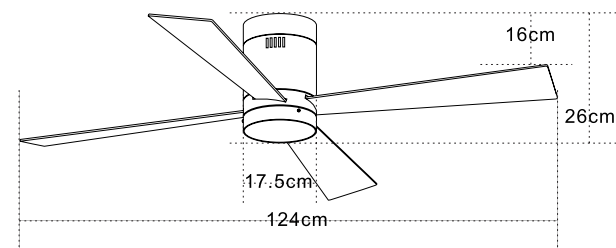

Indoor Ceiling Fans

Led Light Source 15W
Input 220-240V, 50/60Hz
Color Temperature 3000K, 4000K, 6000K
Lumen 1500Lm
Cri 80
dB 25
Dimensions 49" Ø: 124cm H: 26cm
Air Flow 168m³ min
Night Mode Time Setting 1h / 2h / 4h / 8h
Material Metal - Polycarbonate - Plywood (MDF)
Special Feature Summer Function
Motor Feature AC Motor 55W
3 Speeds

Color Double Face White Matt - Maple Wood Blades
White Matt - White Blades / **Code 19137**
Color Chrome Matt - Brown Wood Blades / **Code 19138**