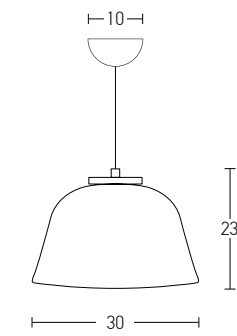

Bulb 1xE27
Power MAX 40W
Input 220-240V, 50/60Hz
Dimensions Ø: 30cm H: 23cm
Base Ø: 10cm H: 4.5cm
Material Aluminium - Wood
Special Feature 150cm Cable Adjustable
Color White Matt / **Code 180090**