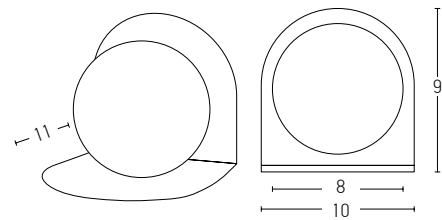

**Model Finishing**

Bulb 1xG9 Led  
 Power MAX 9W  
 Input 220-240V, 50/60Hz  
 Dimensions L: 16cm W: 14cm H: 13cm  
 Material Metal - Opal Glass  
 Special Feature Opal Glass Ø: 12cm  
 Color Grey / **Code 20343-L**   
 Color Black Matt / **Code 20344-L**