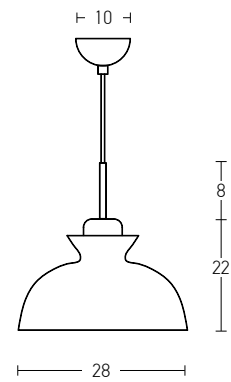

Bulb 1xE27  
 Power MAX 40W  
 Input 220-240V, 50/60Hz  
 Dimensions Ø: 25cm H: 20cm  
 Base Ø: 10cm H: 4.5cm  
 Material Metal - Aluminium - Wood  
 Special Feature 150cm Cable Adjustable  
 Color White Matt / **Code 180066**