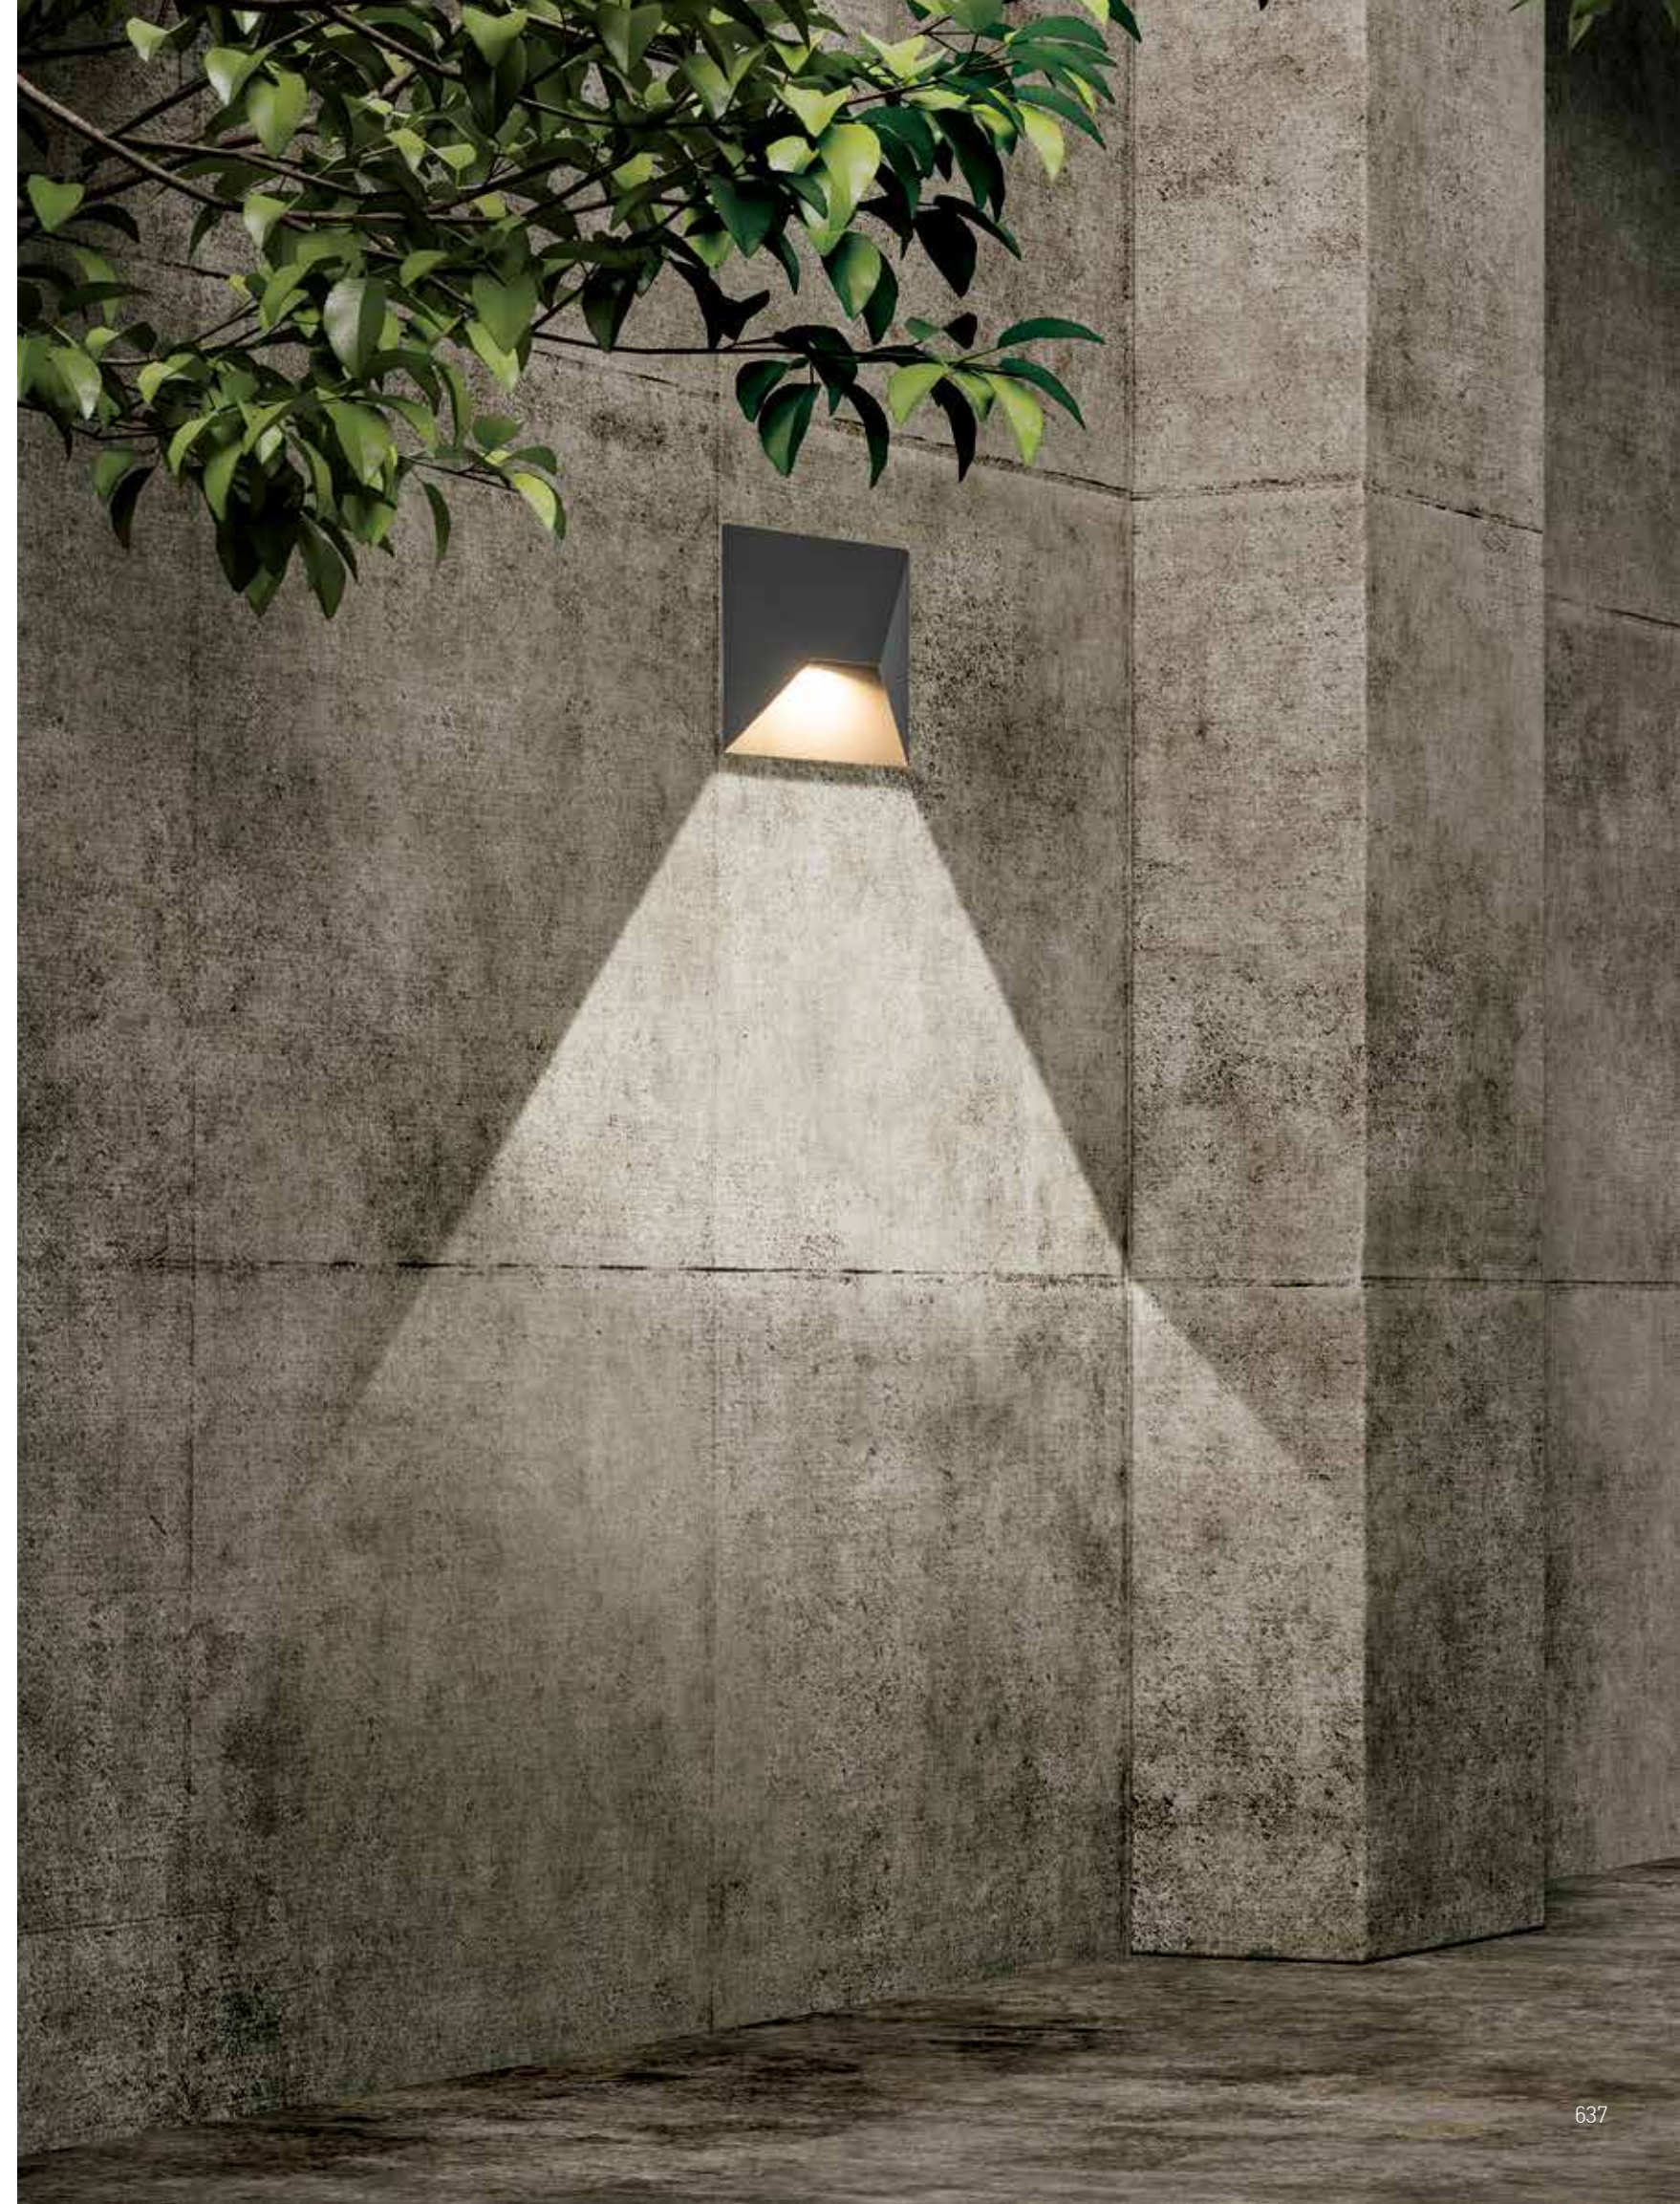

Power 7W
Input 220-240V, 50/60Hz
Color Temperature 3000K
Lumen 560Lm
Cri 80
IP 44
Dimensions L: 6.7cm W: 19cm H: 17.5cm
Material Metal - Diffuser
Color Graphite / **Code E243**

Power 12W
Input 220-240V, 50/60Hz
Color Temperature 3000K
Lumen 960Lm
Cri 80
IP 54
Dimensions L: 10.5cm W: 24cm H: 5.5cm
Material Aluminium - PC Diffuser
Special Feature Up-Down
Color Graphite / **Code E244**

Power 6W
Input 220-240V, 50/60Hz
Color Temperature 3000K
Lumen 480Lm
Cri 80
IP 54
Dimensions L: 9.2cm W: 22.4cm H: 22.5cm
Material Aluminium - PC Diffuser
Color Graphite / **Code E245**