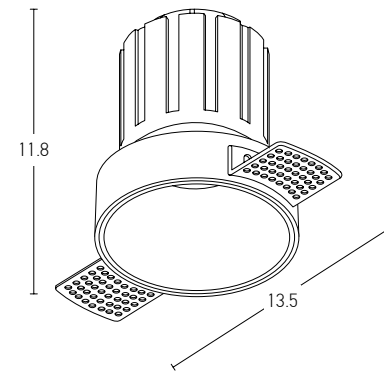

Power 15W
Input 220-240V, 50/60Hz
Color Temperature 3000K
Lumen 1125Lm
Cri 90
Dimensions Ø: 8.2cm W: 13.5cm H: 11.8cm
Cutting Hole Ø: 8.2cm
Beam Angle 36°
Non Dimmable ☒
Material Aluminium
Depth Required JT : 12cm
Driver Included (350mA)
Color Sandy White / **Code S097**