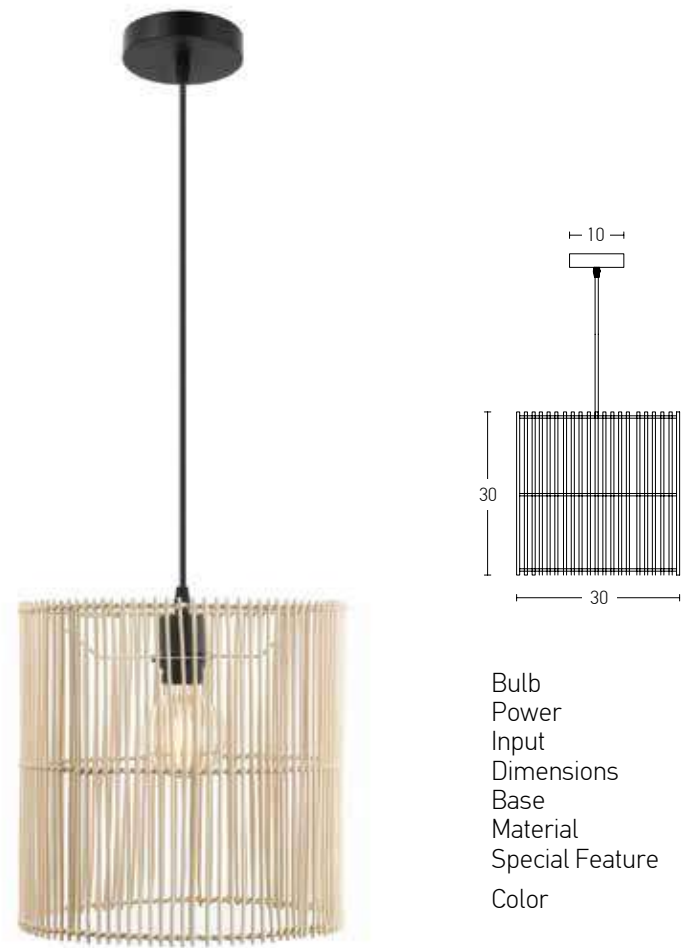

Bulb 1xE27  
 Power MAX 40W  
 Input 220-240V, 50/60Hz  
 Dimensions Ø: 40cm H: 40cm  
 Base Ø: 10cm H: 2cm  
 Material Metal - Paper Rope  
 Special Feature 200cm Cable Adjustable  
 Color Brown / **Code 20236**

Bulb 1xE27  
 Power MAX 40W  
 Input 220-240V, 50/60Hz  
 Dimensions Ø: 48cm H: 35cm  
 Base Ø: 10cm H: 2cm  
 Material Metal - Paper Rope  
 Special Feature 200cm Cable Adjustable  
 Color Natural / **Code 20237**

Suggested Trimless Canopy **Code 20144**

Bulb 1xE27  
 Power MAX 40W  
 Input 220-240V, 50/60Hz  
 Dimensions L: 72cm W: 40cm H: 10cm  
 Base Ø: 10cm H: 2cm  
 Material Metal - Bamboo  
 Special Feature 200cm Cable Adjustable  
 Color Natural / **Code 20241**

Bulb 1xE27  
 Power MAX 40W  
 Input 220-240V, 50/60Hz  
 Dimensions Ø: 40cm H: 8cm  
 Base Ø: 10cm H: 2cm  
 Material Metal - Bamboo  
 Special Feature 200cm Cable Adjustable  
 Color Natural / **Code 20242**