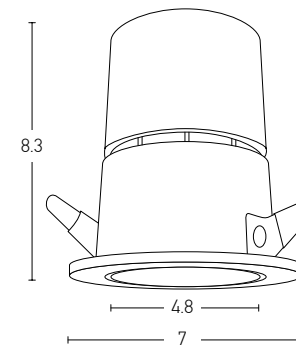

Power 2x7W
Input 10V / 700mA
Color Temperature 3000K
Lumen 1040Lm
Cri 90
Dimensions L: 16.8cm W: 9cm H: 9cm
Cutting Hole 8.2 x 16.4cm
Beam Angle 36°
Material Aluminium
Depth Required JT: 9cm
Required Driver V700 / Series Connection
Special Feature Movable
Stick Ø: 4cm

Color Sandy White - Black / **Code Z11207-W**
Color Sandy Black - Gold / **Code Z11207-B**