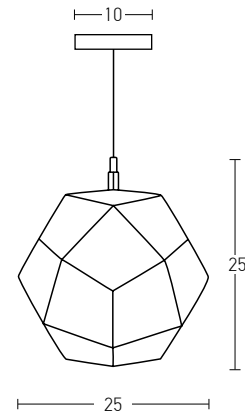

Indoor Lighting

Bulb 1xE27
Power MAX 40W
Input 220-240V, 50/60Hz
Dimensions Ø: 25cm H: 25cm
Base Ø: 10cm H: 2.5cm
Material Metal - Stainless Steel
Special Feature 150cm Cable Adjustable
Color Gold - Black Matt Base / **Code 1683**
Color Copper - Black Matt Base / **Code 1684**