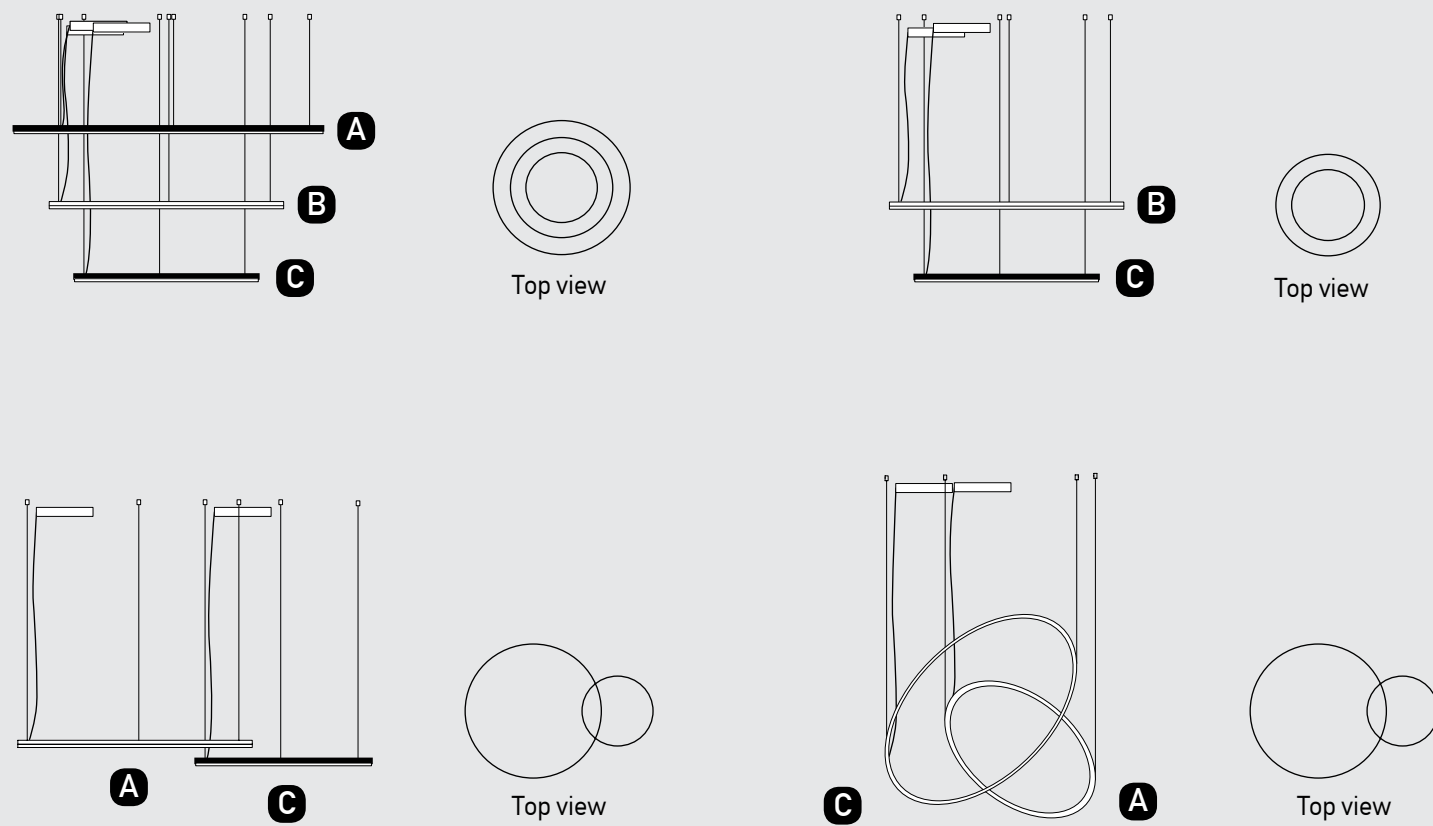

### Our Suggestion

Become an artist and make your combination.  
Use your imagination to create your masterpiece with our limitless options.

Indoor Led Lighting

Power 30W  
 Input 220-240V, 50/60Hz  
 Color Temperature 3000K  
 Lumen 2400Lm  
 Cri 80  
 Dimensions Ø: 60cm H: 5cm  
 Base Ø: 7cm H: 20cm  
 Dimmable Triac   
 Material Aluminium - Silicon  
 Special Feature 200cm Cable Adjustable  
 Profile 5x1.5cm  
 Color Brushed Gold Matt / **Code 2010**  
 Color Brushed Coffee / **Code 2011**