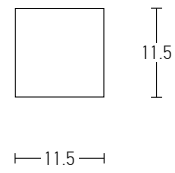

Bulb 1xG9
Power MAX 25W
Input 220-240V, 50/60Hz
Dimensions L: 11.5cm W: 11.5cm H: 11.5cm
Material Concrete
Color Concrete / **Code 180023**