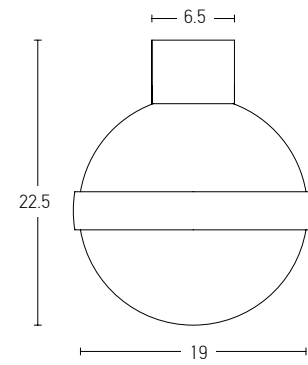

Power 5.6W
Input 220-240V, 50/60Hz
Color Temperature 3000K
Lumen 400Lm
Cri 80
Dimensions Ø: 13cm H: 16.5cm
Base Ø: 6.5cm H: 5.5cm
Non Dimmable ☒
Material Metal - Acrylic
Color White Matt / **Code 20169**
Color Grey / **Code 20170**

Power 8W
Input 220-240V, 50/60Hz
Color Temperature 3000K
Lumen 560Lm
Cri 80
Dimensions Ø: 19cm H: 22.5cm
Base Ø: 6.5cm H: 6.5cm
Non Dimmable ☒
Material Metal - Acrylic
Color White Matt / **Code 20171**
Color Grey / **Code 20172**