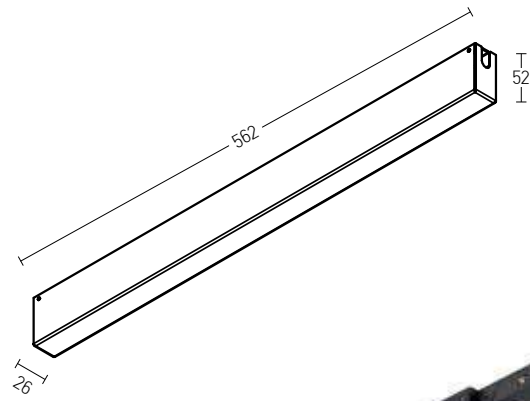

Ceiling Drivers

Surface Mount Base with Driver for Surface Magnetic Track

Power 75W
Input 220-240 , 50-60Hz
Output 48V
Color Sandy Black
Guarantee 5Years

ON-OFF / **Code 20306-B**
DALI KIT / **Code 20308-B**
PUSH BUTTON KIT / **Code 20310-B**
BLUETOOTH KIT / **Code 20312-B**