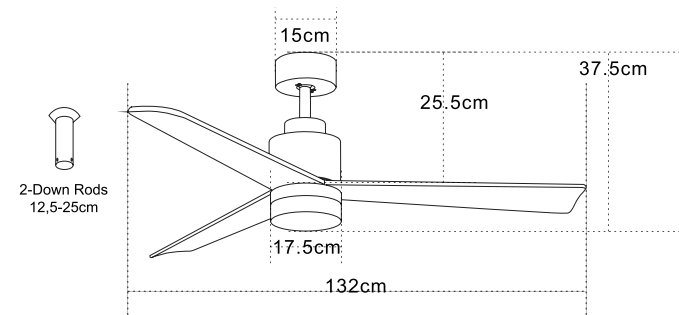

Led Light Source 15W
Input 220-240V, 50/60Hz
Color Temperature 3000K, 4000K, 6000K
Lumen 1500Lm
Cri 80
dB 23
Dimensions 52" Ø: 132cm H: 37.5-50cm
Air Flow 175.3m³ min
Night Mode Time Setting 1h / 2h / 4h / 8h
Material Metal - Polycarbonate - Wood
Special Feature 2 Down Rods 12.5-25cm
Summer Function
Motor Feature AC Motor 57W
3 Speeds
Color Black Matt - Cherry Wood Blades / **Code 19135**