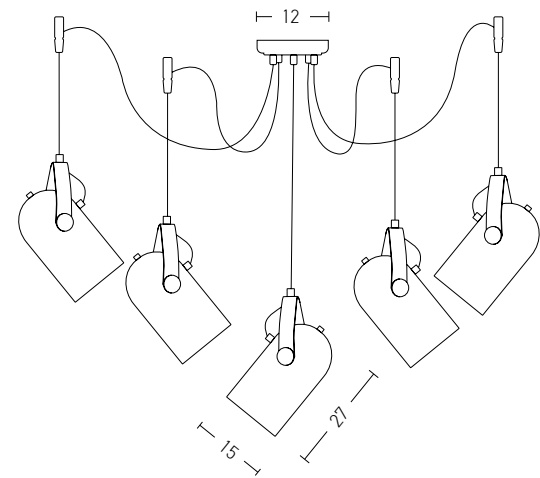

Bulb 5xE27
Power MAX 40W
Input 220-240V, 50/60Hz
Base Ø: 12cm H: 2cm
Material Aluminium - Leather
Special Feature 100cm Cable Adjustable
Color Black Matt / **Code 17154**