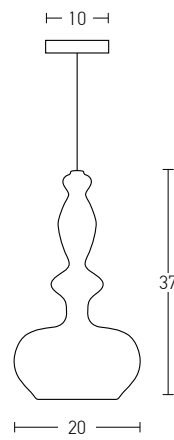

Bulb 1xE27
Power MAX 40W
Input 220-240V, 50/60Hz
Dimensions Ø: 20cm H: 37cm
Base Ø: 10cm H: 2cm
Material Metal - Glass
Special Feature 200cm Cable Adjustable
Color Clear Glass - Chrome / **Code 17039**