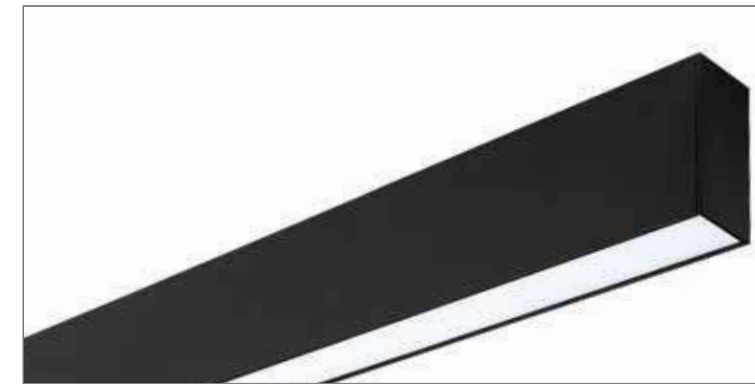

**48mm LED** profile luminaire, made of an extruded aluminium, power-coated with fine sandy finish. Designed for ceiling/pendant/trim-less/recessed, providing direct light emission through a diffuser made either of satin polycarbonate for an almost homogeneous emission of light. Luminaire equipped with the latest generation of well known LED boards with small color tolerance.