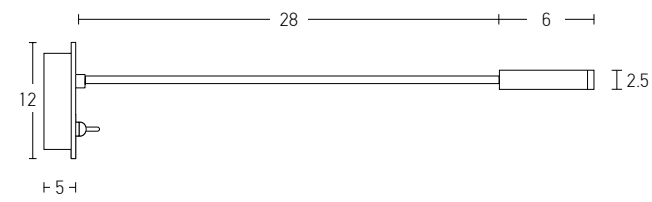

**Model Finishing**

Copper

Black Matt

Chrome Matt

Power 3W  
 Input 220-240V, 50/60Hz  
 Color Temperature 3000K  
 Lumen 240Lm  
 Cri 80  
 Dimensions L: 34cm W: 4cm H: 12cm  
 Depth 5cm  
 Non Dimmable   
 Switch On/Off  
 Material Metal - Aluminium  
 Cutting Hole 8.6x3.2cm  
 Special Feature Stick Ø: 2.5cm H: 6cm  
 Color Black / **Code H69**