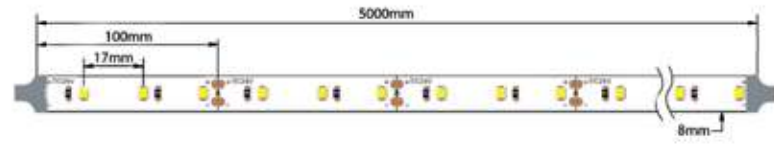

-OSRAM PRODUCT BASIC FLEX 24V 4.6W/m

OSRAM

Code	IP	Kelvin	CRI	Watt	Lm/m
4052899594937	20	2700	85	4.6W/m	437
4052899594951	20	3000	85	4.6W/m	437
4052899594975	20	4000	85	4.6W/m	437
4052899594999	65	2700	85	4.6W/m	437
4052899595019	65	3000	85	4.6W/m	437
4062172020886	65	4000	85	4.6W/m	437

Lumen Efficiency 95Lm/W
SDCM 3
Ra 85
LEDs/m 60
Voltage DC24V
Width IP20 8mm , IP65 11.1mm
Unit cut 100mm
Life Span 25000H
Waterproof Rate IP20 + IP65

*5 Years Guarantee when combined with OSRAM drivers

Dimming Options

1. DALI Dimming : Dali Driver 24V Channel 1+Switch Dali MCU . Suitable with Drivers to Page : 618-619 , 621
2. BLUETOOTH Dimming : Element Driver 24V+OT BLE (CASAMBI App) . Suitable with Drivers to Page : 620
3. PHASECUT Dimming : Suitable with PhaseCut Drivers to Page : 620
4. 1-10 Dimming : 1-10 Driver 24V+Switch MCU 1-10 . Suitable with 1-10V Drivers to Page : 619
5. PUSH BUTTON Dimming : Dali Driver 24V Channel 1 to Page : 618