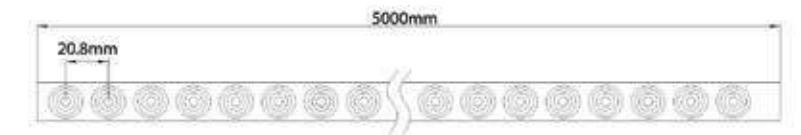

-LED STRIP 24V 18W/m with OPTICS 20°x 45°

Code	IP	Kelvin	CRI	Watt	Lm/m
LS10	67	3000	90	18W/m	1583
LS11	67	4000	90	18W/m	1597

Lumen Efficiency 103Lm/W
SDCM 3
Ra 90
LEDs/m 48
Voltage DC24V
Width 18.5mm
Unit cut 125mm
Life Span 50000H
Waterproof Rate IP67

*5 Years Guarantee when combined with OSRAM drivers

Dimming Options

1. DALI Dimming : Dali Driver 24V Channel 1+Switch Dali MCU . Suitable with Drivers to Page : 618-619 , 621
2. BLUETOOTH Dimming : Element Driver 24V+OT BLE (CASAMBI App) . Suitable with Drivers to Page : 620
3. PHASECUT Dimming : Suitable with PhaseCut Drivers to Page : 620
4. 1-10 Dimming : 1-10 Driver 24V+Switch MCU 1-10 . Suitable with 1-10V Drivers to Page : 619
5. PUSH BUTTON Dimming : Dali Driver 24V Channel 1 to Page : 618