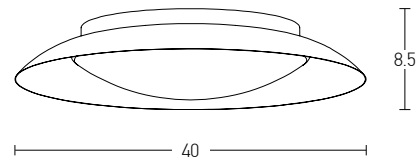

Indoor Led Lighting

Power	20W
Input	220-240V, 50/60Hz
Color Temperature	3000K
Lumen	1800Lm
Cri	80
Dimensions	Ø: 40cm H: 8.5cm
Non Dimmable	☒
Material	Metal - Acrylic
Special Feature	Optional Dimming PhaseCut
Color	Black - Copper / Code 1957
Color	Black - Golden Leaf / Code 1961