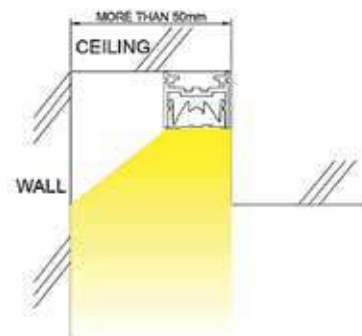

Profile Set
20325 2m Aluminium Profile + 2m Opal PC Cover + 4pcs Metal Clips

Profile Set
20325-60D 2m Aluminium Profile + 2m Clear PC Diffuser Cover (Degrees 60°) + 4pcs Metal Clips

Profile Set
20325-WG 2m Aluminium Profile + 2m PMMA Lens Cover (Wall Grazer) + 4pcs Metal Clips

Profile Set
20325-30D 2m Aluminium Profile + 2m PMMA Lens Cover (Degrees 30°) + 4pcs Metal Clips