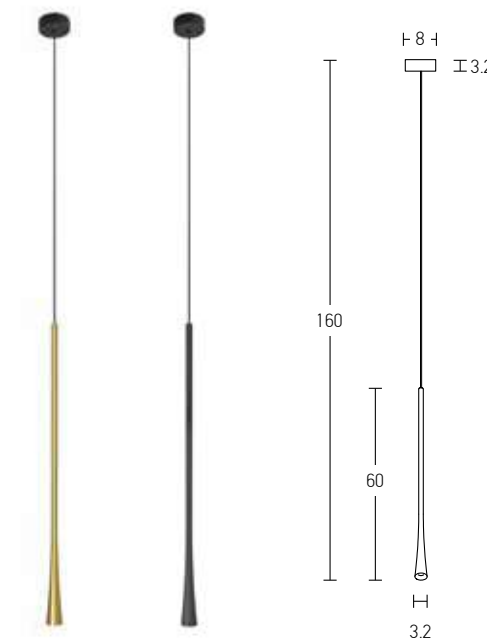

Our Suggestion

Become an artist and make your combination.
Use your imagination to create your masterpiece
with our limitless options.
Minimal design for luxury lighting

Tip Use gold or black color,
as well as different
elevations for a
grand effect.