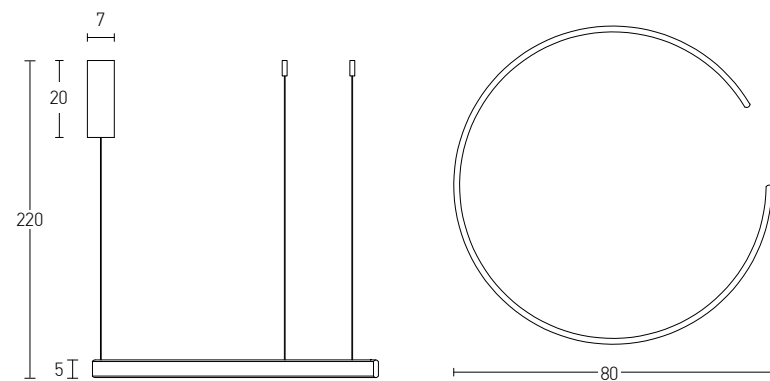

Power 40W
Input 220-240V, 50/60Hz
Color Temperature 3000K
Lumen 3200Lm
Cri 80
Dimensions Ø: 80cm H: 5cm
Base Ø: 7cm H: 20cm
Dimmable Triac ☐
Material Aluminium - Silicon
Special Feature 200cm Cable Adjustable
Profile 5x1.5cm
Color Brushed Gold Matt / **Code 2012**
Color Brushed Coffee / **Code 2013**

Brushed Gold Matt