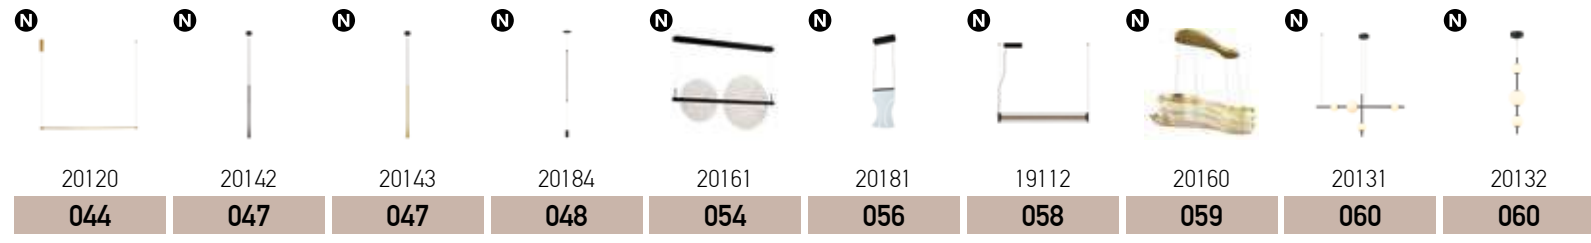

Pendant Lighting