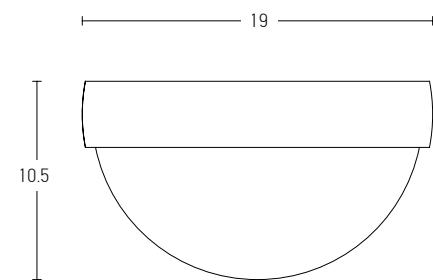

Power 5.6W
Input 220-240V, 50/60Hz
Color Temperature 3000K
Lumen 400Lm
Cri 80
Dimensions Ø: 14cm H: 7.2cm
Non Dimmable ☒
Material Metal - Acrylic
Color White Matt / **Code 20173**
Color Grey / **Code 20174**

Power 8W
Input 220-240V, 50/60Hz
Color Temperature 3000K
Lumen 560Lm
Cri 80
Dimensions Ø: 19cm H: 10.5cm
Non Dimmable ☒
Material Metal - Acrylic
Color White Matt / **Code 20175**
Color Grey / **Code 20176**