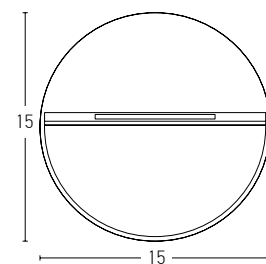

Power 6W
Input 220-240V, 50/60Hz
Color Temperature 3000K
Lumen 480Lm
Cri 80
IP 65
Dimensions Ø: 15cm L: 3.7cm
Material Aluminium
Color Graphite / **Code E242-G**
Sandy White / **Code E242-W**