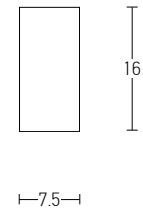

Bulb 2xGU10
Power MAX 25W
Input 220-240V, 50/60Hz
Dimensions L: 7.5cm W: 7cm H: 16cm
Material Concrete
Color Concrete / **Code 180022**