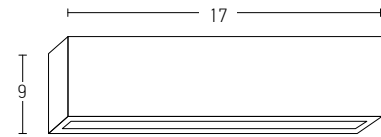

Power 4x2.5W
Input 220-240V, 50/60Hz
Color Temperature 3000K
Lumen 1015Lm
Cri 80
IP 54
Dimensions L: 17cm W: 5.5cm H: 9cm
Optic 38°
Material Aluminium
Color Dark Grey / **Code E250**

Power 4x2.5W
Input 220-240V, 50/60Hz
Color Temperature 3000K
Lumen 1015Lm
Cri 80
IP 54
Dimensions L: 17cm W: 5.5cm H: 9cm
Optic 12°
Material Aluminium
Color Dark Grey / **Code E250-12D**