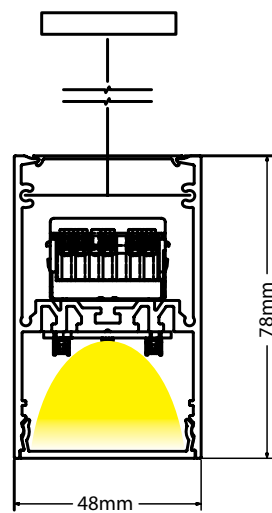

Guide to Create your Code by Choosing : 51 - Length - Driver - Kelvin - Set - Body Color

Fill in your code using the following items from the table.

Pendant Profile					
Code	Length	Driver	Kelvin	Set	Body Color
52	58 = 58cm	O = ON/OFF	3 = 3000K	E = HE	W = Sandy White
52	86 = 86cm	D = Dali	4 = 4000K	O = HO	B = Sandy Black
52	114 = 114cm				G = Sandy Grey
52	142 = 142cm				
52	170 = 170cm				
52	198 = 198cm				
52	226 = 226cm				
52	254 = 254cm				
52	282 = 282cm				
52	310 = 310cm				
52	338 = 338cm				