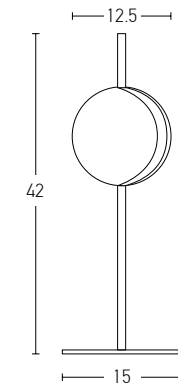

Power 8W
Input 220-240V, 50/60Hz
Color Temperature 3000K
Lumen 640Lm
Cri 80
Dimensions Ø: 12.5cm H: 42cm
Base Ø: 15cm H: 0.5cm
Non Dimmable ☒
Material Metal - Aluminium - Acrylic
Special Feature Opal Ball Ø: 12.5cm
Color Black Matt - Gold Matt / **Code 2004**