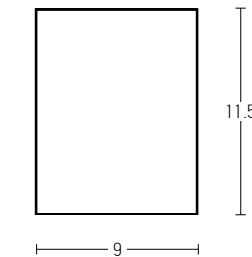

Bulb 1xGU10
Power MAX 40W
Dimensions L: 9cm W: 9cm H: 11.5cm
Material Aluminium
Special Feature GU10 Lampholder Included
Color White Matt / **Code S039**
Color Black Matt / **Code S040**
Color Gold Matt / **Code S041**
Color White Matt - Gold Matt / **Code S042**
Color Black Matt - Copper Matt / **Code S043**
Color Copper Matt / **Code S044**