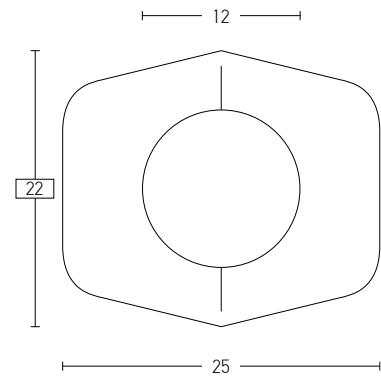

Bulb 1xG9 Led
Power MAX 9W
Input 220-240V, 50/60Hz
Dimensions L: 16cm W: 25cm H: 22cm
Material Metal - Opal Glass
Special Feature Opal Glass Ø: 12cm
Color Grey / **Code 20347-L**
Color Black Matt / **Code 20348-L**
Color Yellow / **Code 20346-L**