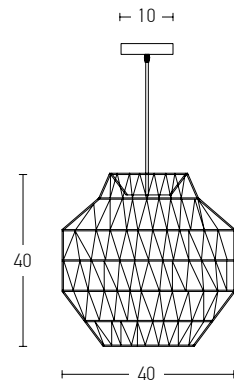

Bulb 1xE27
Power MAX 40W
Input 220-240V, 50/60Hz
Dimensions Ø: 40cm H: 40cm
Base Ø: 10cm H: 2cm
Material Metal - Paper Rope
Special Feature 200cm Cable Adjustable
Color Brown / **Code 20236**