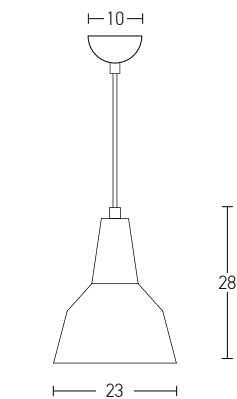

Bulb 1xE27
Power MAX 40W
Input 220-240V, 50/60Hz
Dimensions Ø: 23cm H: 28cm
Base Ø: 10cm H: 4.5cm
Material Aluminium - Wood
Special Feature 150cm Cable Adjustable
Color Black Matt / **Code 180088**
Color White Matt / **Code 180086**

Suggested Trimless Canopy **Code 20144**