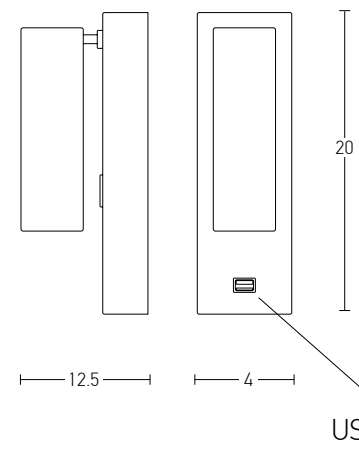

Power 3W
Input 220-240V, 50/60Hz
Color Temperature 3000K
Lumen 240Lm
Cri 80
Dimensions L: 12.5-19cm W: 4cm H: 20cm
Non Dimmable ☒
Switch On/Off
Material Metal - Aluminium
Special Feature USB Charger
Color Black Matt / **Code H35**

USB Charger