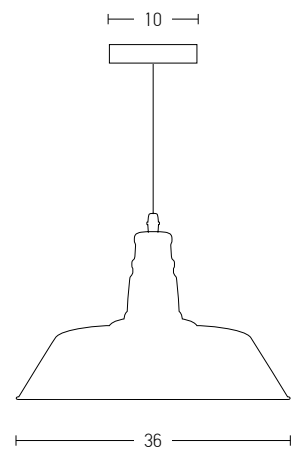

Bulb 1xE27
Power MAX 40W
Input 220-240V, 50/60Hz
Dimensions Ø: 36cm H: 21cm
Base Ø: 10cm H: 2cm
Material Aluminium
Special Feature 150cm Cable Adjustable
Color Black Matt - White / **Code 1495**