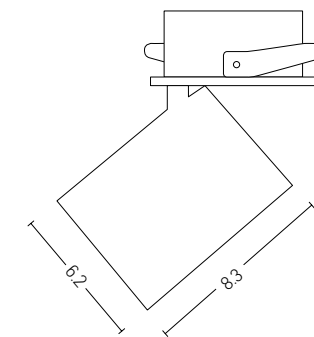

Wall Washer

Power	8W
Input	220-240V, 50/60Hz
Color Temperature	3000K
Lumen	388Lm
Cri	80
IP	54
Dimensions	∅: 10.3cm H: 3.2cm
Cutting Hole	∅: 8.5cm
Beam Angle	20°
Non Dimmable	☒
Material	Aluminium
Depth Required	∏: 3.5cm
Driver	Included (250mA)
Color	White / Code S072