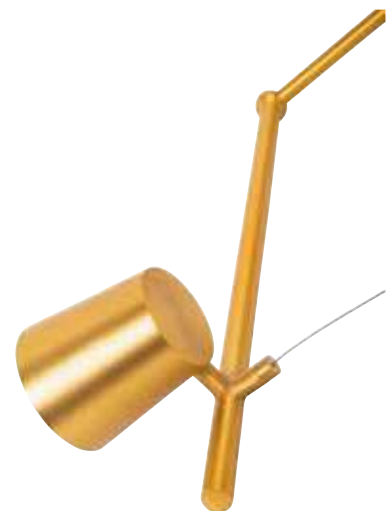

Indoor Led Lighting

Power 28W
Input 220-240V, 50/60Hz
Color Temperature 3000K
Lumen 2240Lm
Cri 80
Dimensions L: 110cm H: 102cm
Base L: 24cm W: 6cm H: 3.5cm
Non Dimmable ☒
Material Metal - Aluminium - Acrylic
Special Feature Spot Ø: 7.5cm H: 8cm
Spot Ø: 9.5cm H: 4cm
Color Sandy Black - Gold Matt / **Code 2035**

Power 7W
Input 220-240V, 50/60Hz
Color Temperature 3000K
Lumen 560Lm
Cri 80
Dimensions L: 47.5cm H: 102cm
Base Ø: 12.5cm H: 3.5cm
Non Dimmable ☒
Material Metal - Aluminium - Acrylic
Special Feature Spot Ø: 7.5cm H: 8cm
Color Sandy Black - Gold Matt / **Code 2033**
Gold Matt / **Code 2034**