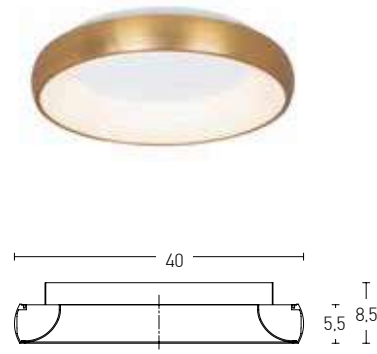

Indoor Led Lighting

Power 30W
Input 220-240V, 50/60Hz
Color Temperature 3000K
Lumen 2400Lm
Cri 80
Dimensions Ø: 40cm H: 8.5cm
Dimmable Triac ☐
Material Aluminium - Acrylic
Color Sandy Black / **Code 2040**
Color Sandy White / **Code 2041**
Color Brushed Gold Matt / **Code 2042**
Color Brushed Coffee / **Code 2043**