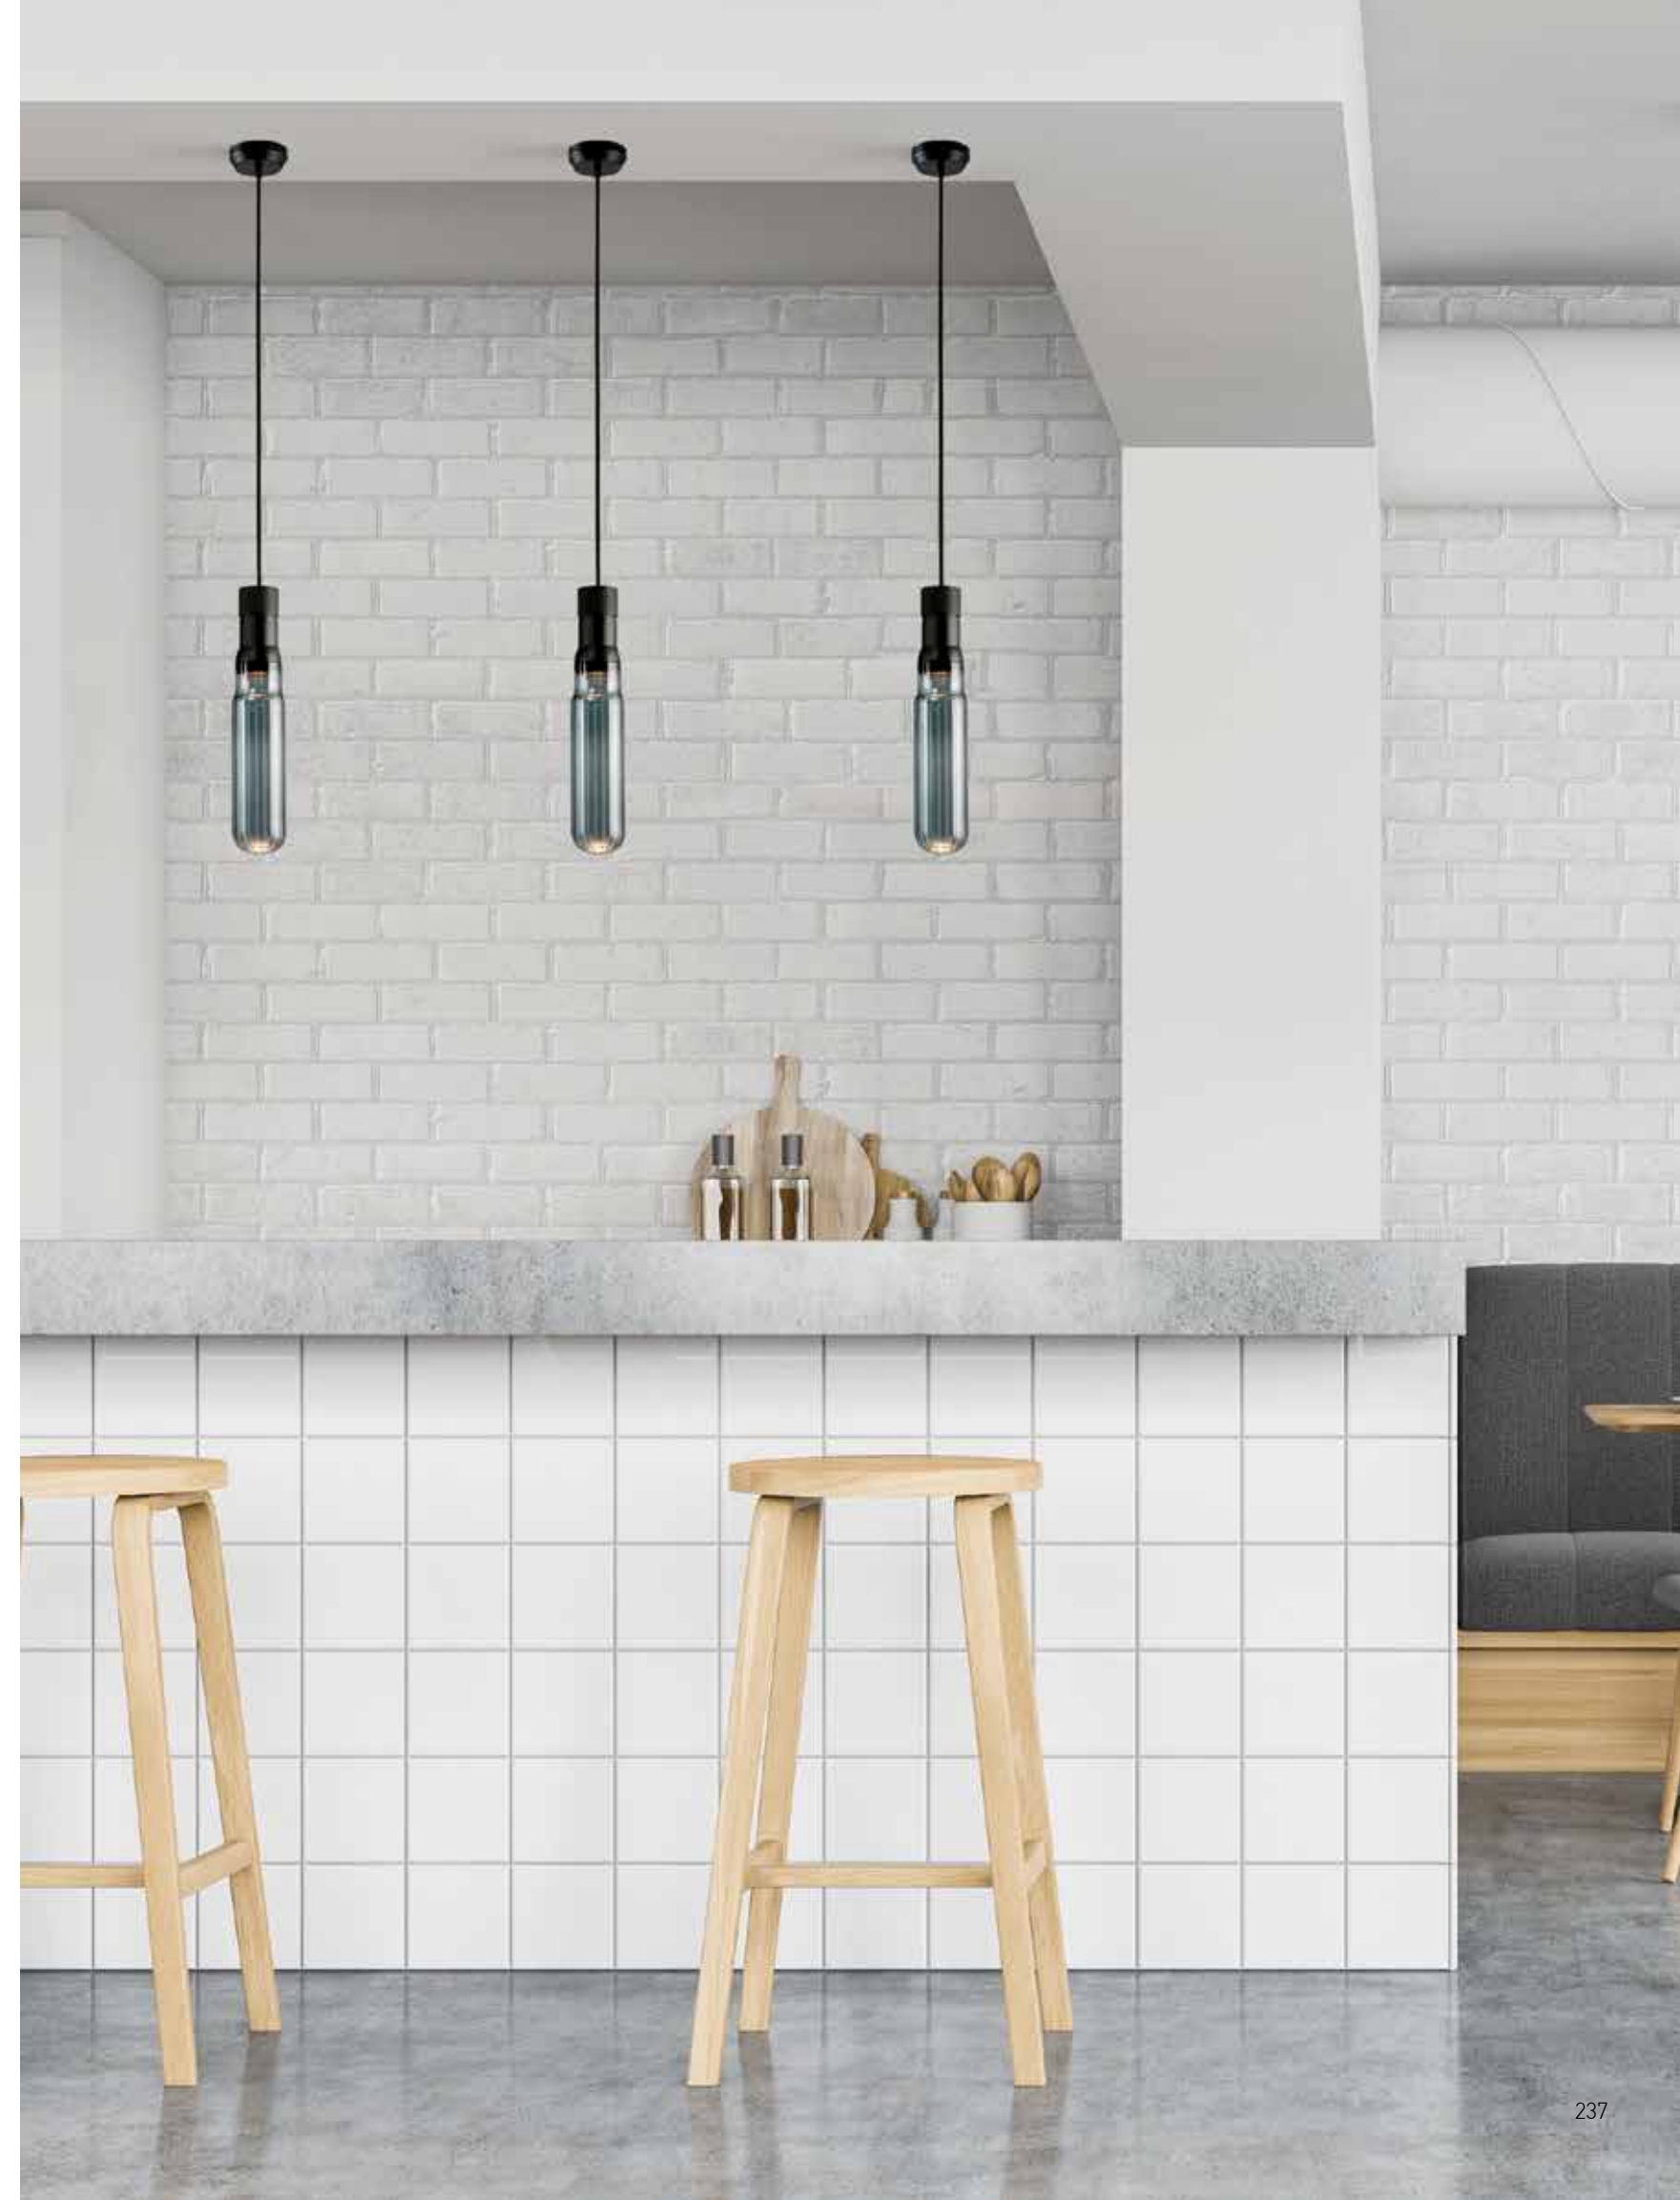

Bulb 1xGU10 Led
Power MAX 5W
Input 220-240V, 50/60Hz
Dimensions Ø: 7cm L: 16cm W: 7cm H: 48cm
Base L: 2.5cm W: 7cm H: 48cm
Material Metal - Aluminium - Glass
Color Black Matt - Smoked Glass / **Code 18123**