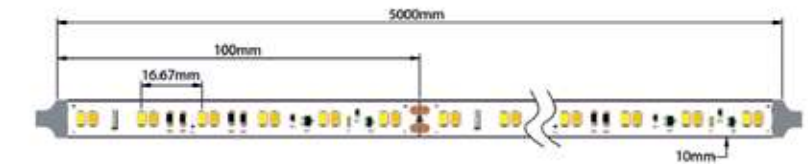

-LED STRIP DIM TO WARM (2100K-3500K) CRI 90

Code	IP	Kelvin	CRI	Watt	Lm/m
LS07	20	2100-3500	90	12W/m	MAX 1050

Lumen Efficiency 88Lm/W
Ra 90
LEDs/m 120
Voltage DC24V
Width 10mm
Unit cut 100mm
Life Span 20000H
Waterproof Rate IP20

*5 Years Guarantee when combined with OSRAM drivers

Dimming Options

1. DALI Dimming : Dali Driver 24V Channel 1+Switch Dali MCU . Suitable with Drivers to Page : 618-619 , 621
2. BLUETOOTH Dimming : Element Driver 24V+OT BLE (CASAMBI App) . Suitable with Drivers to Page : 620
3. PHASECUT Dimming : Suitable with PhaseCut Drivers to Page : 620
4. 1-10 Dimming : 1-10 Driver 24V+Switch MCU 1-10 . Suitable with 1-10V Drivers to Page : 619
5. PUSH BUTTON Dimming : Dali Driver 24V Channel 1 to Page : 618