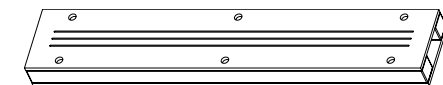

Tooling for Cutting Soft Track

Code 20281