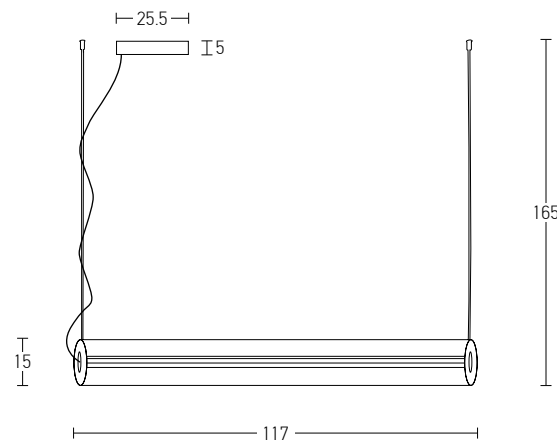

Indoor Led Lighting

Power 35W
Input 220-240V, 50/60Hz
Color Temperature 3000K
Lumen 2900Lm
Cri 80
Dimensions Ø: 15cm W: 117cm H: 165cm
Base L: 25.5cm W: 5cm H: 5cm
Non Dimmable ☒
Material Aluminium - Clear Plexiglass
Special Feature 150cm Cable Adjustable
Color Black Matt / **Code 19112**