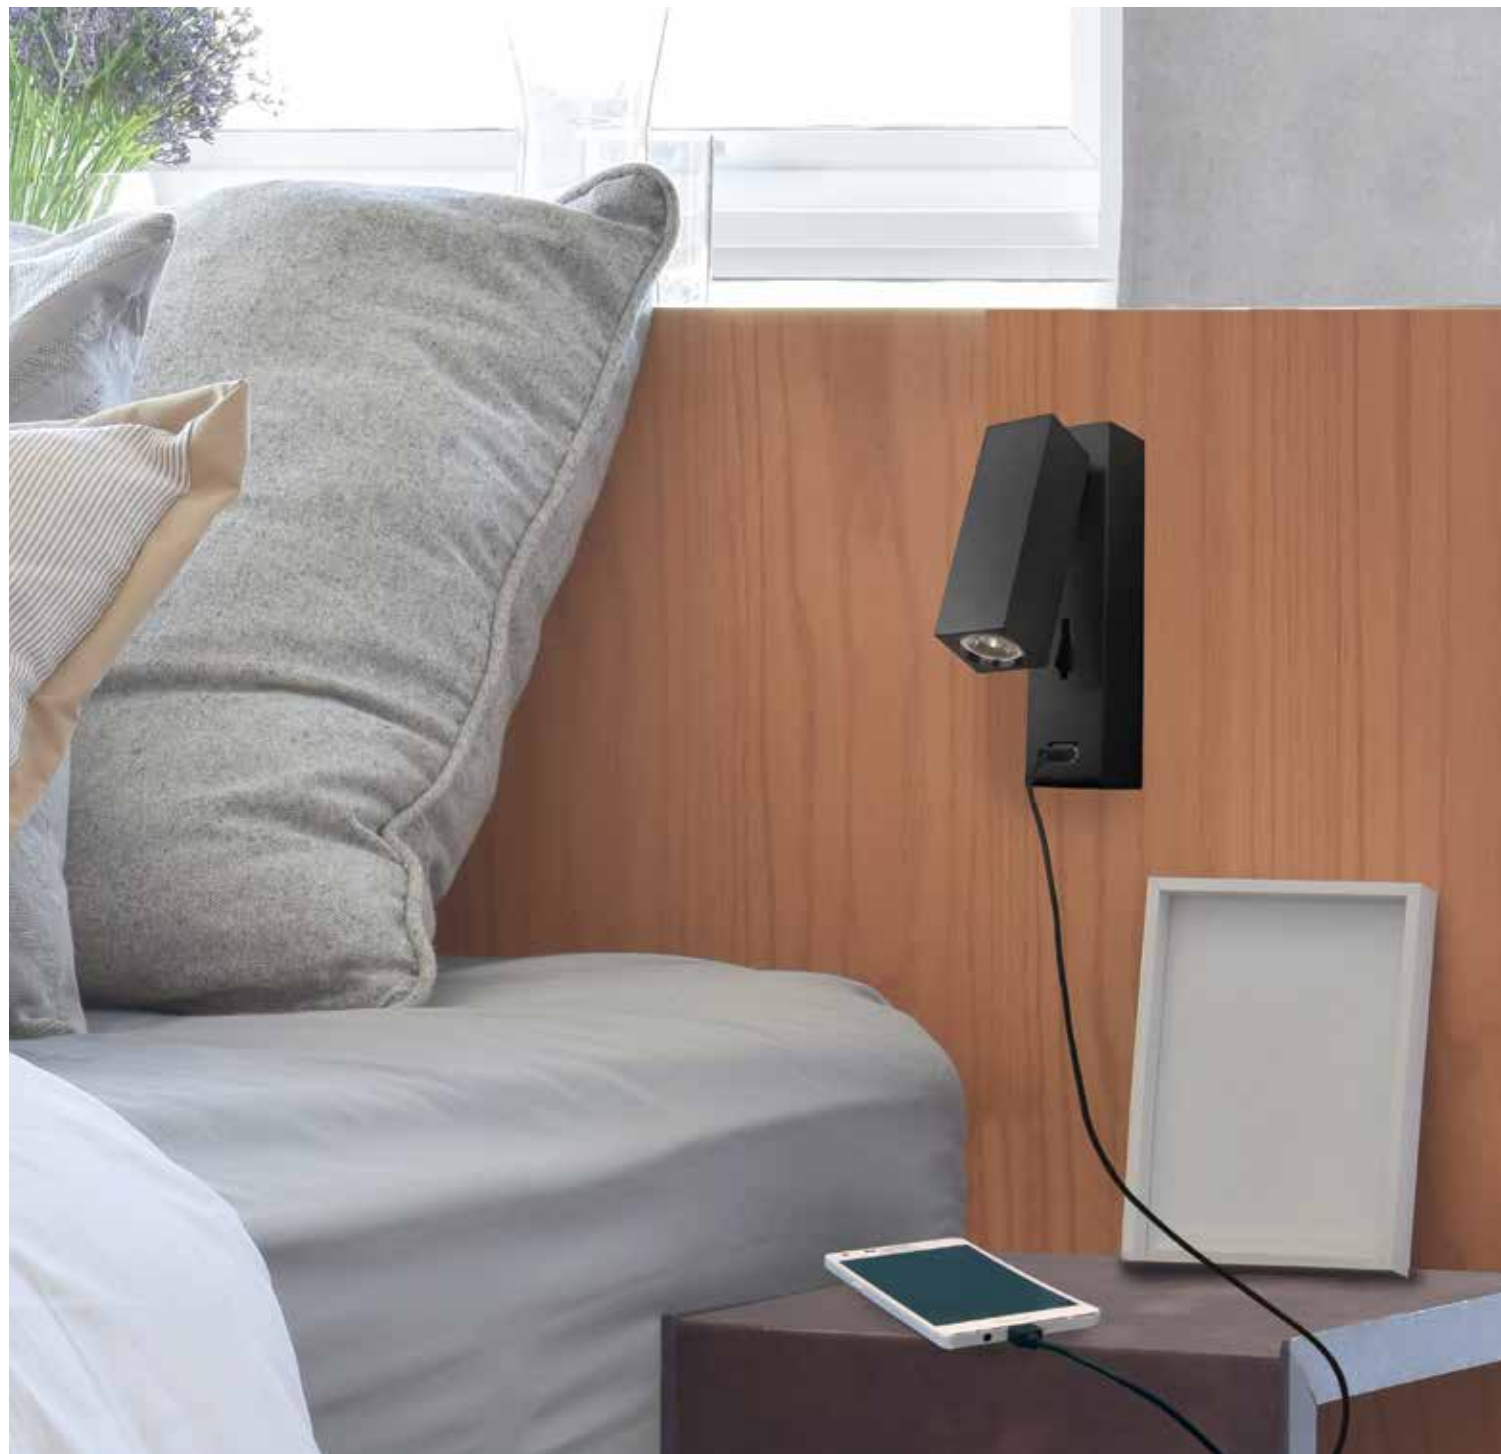

Power 3W
Input 220-240V, 50/60Hz
Color Temperature 3000K
Lumen 240Lm
Cri 80
Non Dimmable ☒
Base L: 3cm W: 6cm H: 8cm
Switch On/Off
Material Metal - Aluminium
Special Feature Flex 20cm
Color White Matt / **Code H33**
Color Black Matt / **Code H32**