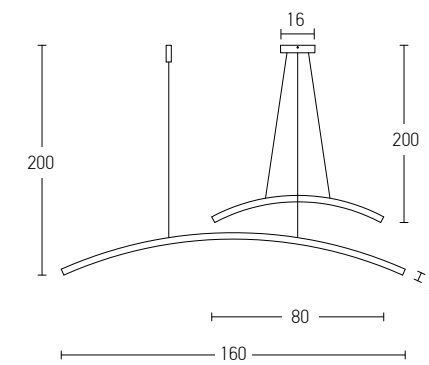

### Our Suggestion

Become an artist and make your combination  
 Use your imagination to create your masterpiece with our limitless options.

Power 48W  
 Input 220-240V, 50/60Hz  
 Color Temperature 3000K  
 Lumen 3600Lm  
 Cri 80  
 Dimensions L: 80+160cm H: 200cm  
 Base Ø: 16cm H: 3.5cm  
 Dimmable   
 Material Aluminium - Acrylic  
 Special Feature Step Dimming 10%-40%-100%  
 Profile 2x3cm  
 Color White Matt / **Code 20129**