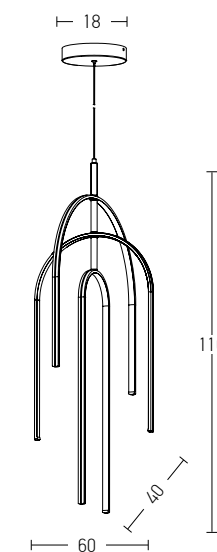

Power 80W
Input 220-240V, 50/60Hz
Color Temperature 3000K
Lumen 6400Lm
Cri 80
Dimensions L: 60cm W: 40cm H: 110cm
Base Ø: 18cm H: 3.5cm
Dimmable Triac ☐
Material Aluminium - Acrylic
Color Gold Matt / **Code 1931**
Color Sandy Black / **Code 1932**