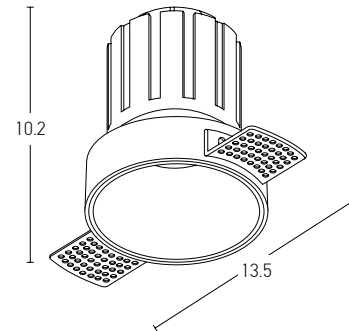

Power 9W
Input 220-240V, 50/60Hz
Color Temperature 3000K
Lumen 675Lm
Cri 90
Dimensions Ø: 8.2cm W: 13.5cm H: 10.2cm
Cutting Hole Ø: 8.2cm
Beam Angle 36°
Non Dimmable ☒
Material Aluminium
Depth Required JT : 10.5cm
Driver Included (200mA)
Color Sandy White / **Code S096**