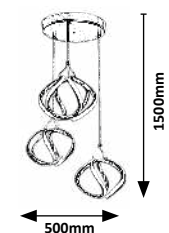

PALMIRA

5772

5771

5770

AMBROSIO

5694

5693

5692

5770 (M) (P)

LED / 38W
(2500lm, 3000K) incl.
IP20
chrome

5 998250 357706

5771 (M) (P)

LED / 50W
(3400lm, 3000K) incl.
IP20
chrome

5 998250 357713

5772 (M) (P)

LED / 11W
(700lm, 3000K) incl.
IP20
chrome

5 998250 357720

5692 (M) (P)

LED / 40W
(2700lm, 3000K) incl.
IP20
brown

5 998250 356921

5693 (M) (P)

LED / 50W
(3400lm, 3000K) incl.
IP20
brown

5 998250 356938

5694 (M) (P)

LED / 11W
(700lm, 3000K) incl.
IP20
brown

5 998250 356945