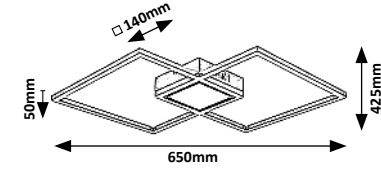

LED / 42W
(3800lm, 4000K) incl.
IP20
satin chrome/white

SIRIUS

5285

5286

5287

5288

5285 (M) (P)

LED / 30W
(1900lm, 4000K) incl.
IP20
chrome/white