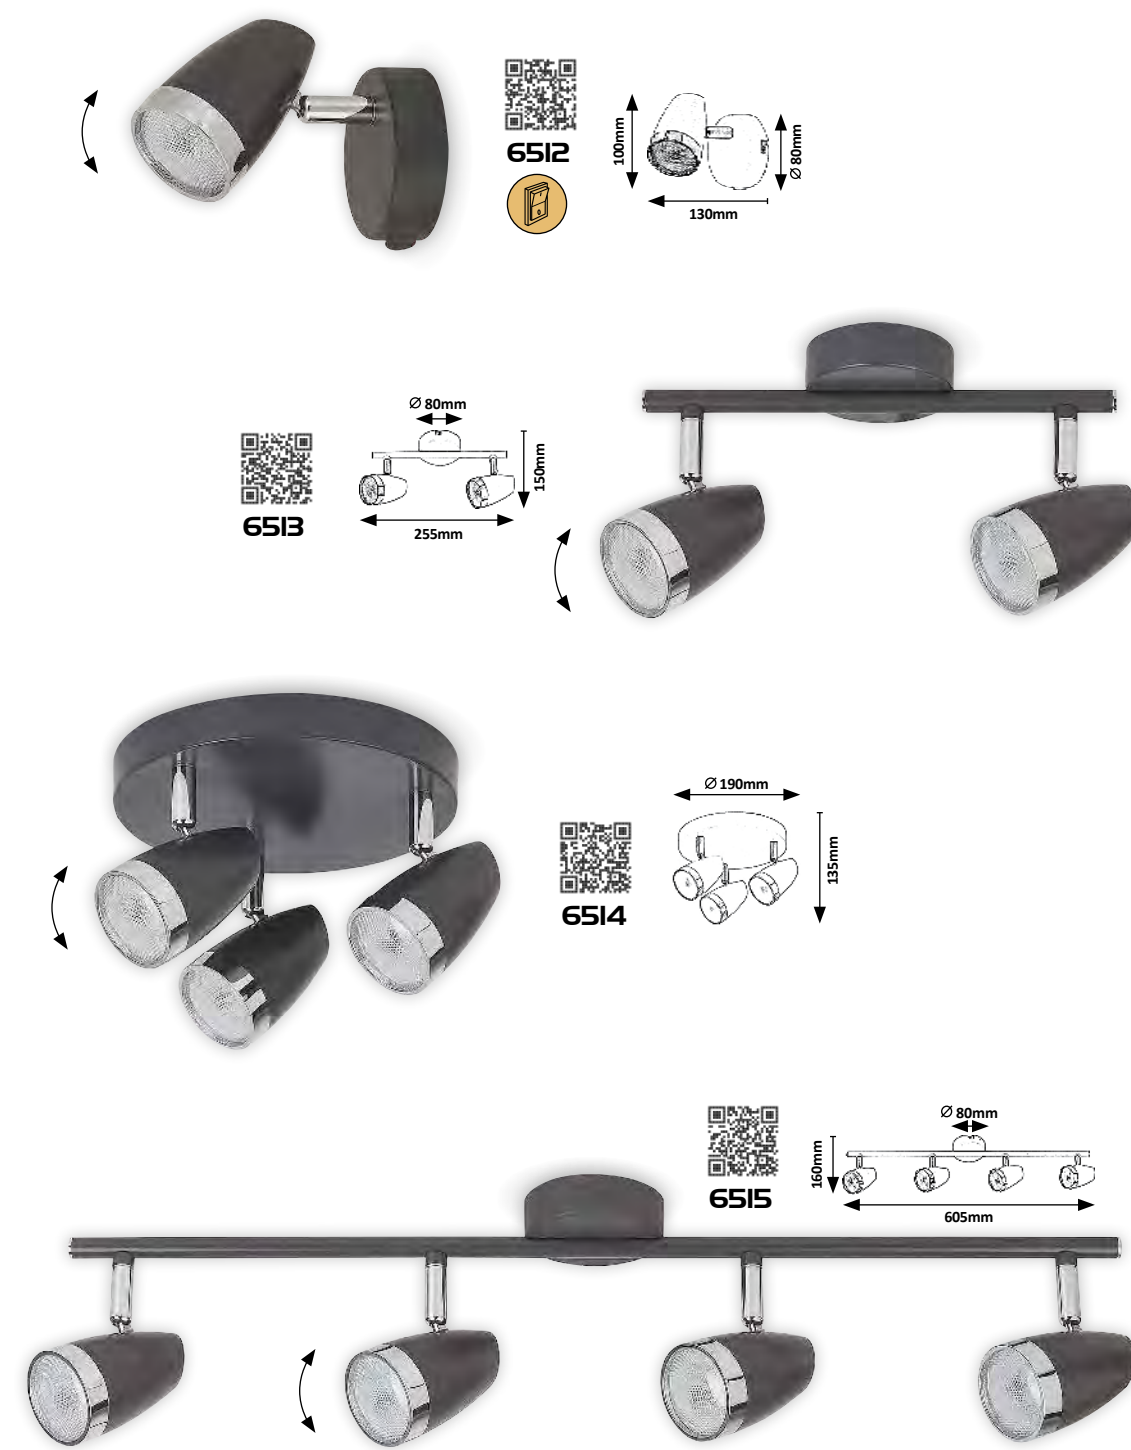

KAREN

5 YEARS WARRANTY LED built-in WARM White G A G OTHERS / BEST MATCH 250, 261.