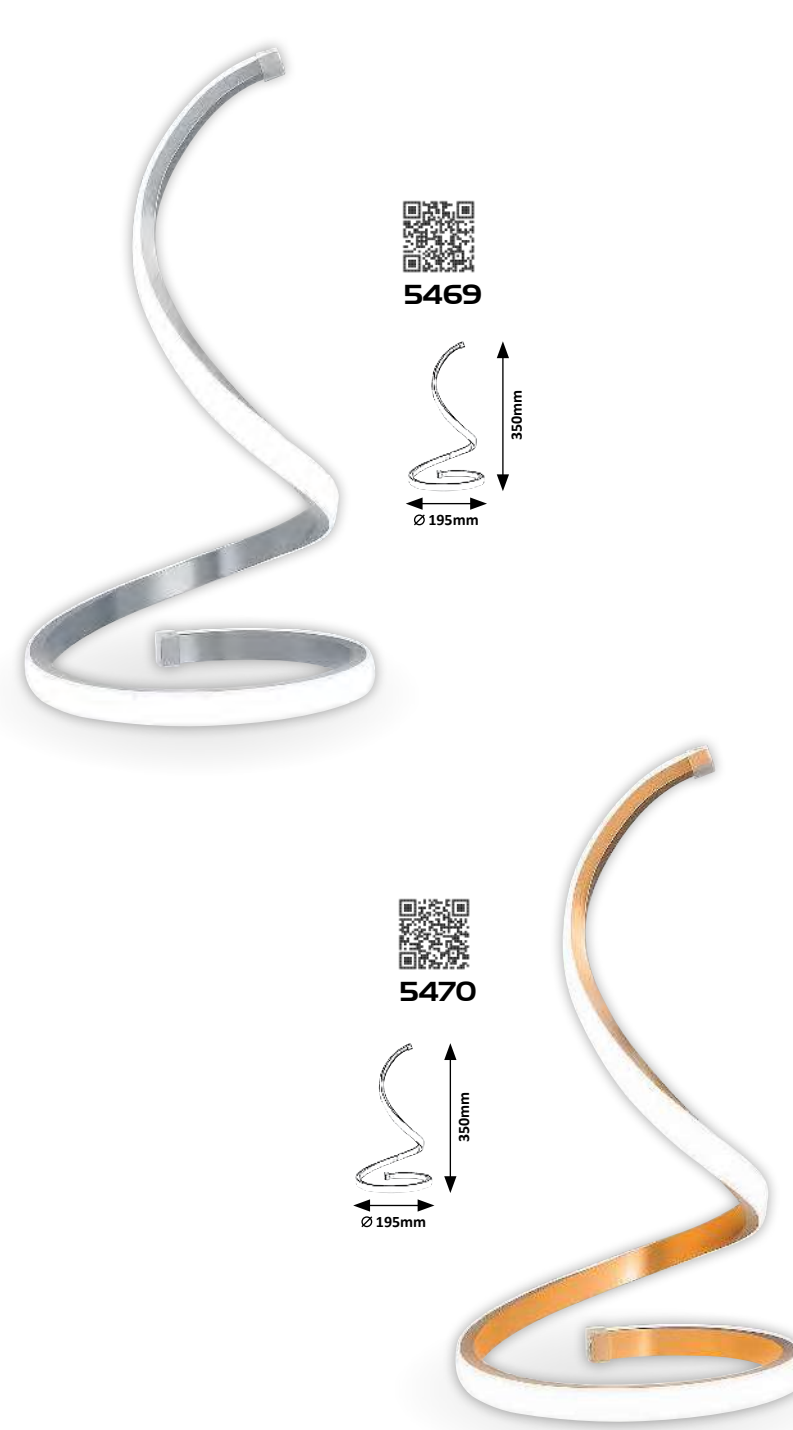

DARIA

5988 (M) (P)
LED / 12W
(765lm, 3000K) incl.
IP20
gold

5989 (M) (P)
LED / 36W
(2265lm, 3000K) incl.
IP20
gold

5990 (M) (P)
LED / 36W
(2265lm, 3000K) incl.
IP20
gold

ANAIS

5469 (M) (P)
LED / 4,8W
(200lm, 4000K) incl.
IP20 • silver

5470 (M) (P)
LED / 4,8W
(200lm, 4000K) incl.
IP20 • gold