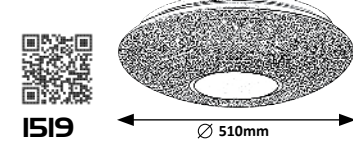

LED / 50W
 (3150lm, 4000K) incl.
 IP20
 brushed aluminium/white

5 998250 322292

2230 **MA**

LED / 75W
 (4730lm, 4000K) incl.
 IP20
 brushed aluminium/white

5 998250 322308

IS18, IS19

JILLIAN

CORALIA