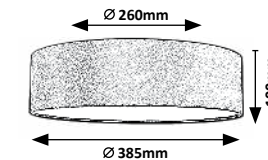

3860

OTILIA

5 YEARS GUARANTEE LED built-in WARM White G A+G