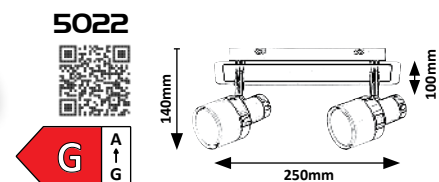

HAROLD

STEVE

5021 (M) (P)

LED / 5W
(400lm, 4000K) incl.
IP44
chrome/black/opal glass

5 998250 350219

5022 (M) (P)

LED / 10W
(800lm, 4000K) incl.
IP44
chrome/black/opal glass

5 998250 350226

5023 (M) (P)

LED / 15W
(1200lm, 4000K) incl.
IP44
chrome/black/opal glass

5 998250 350233

5024 (M) (P)

LED / 20W
(1600lm, 4000K) incl.
IP44
chrome/black/opal glass

5 998250 350240

5497 (M)

LED / 4,5W (430lm, 4000K) incl.
GU10 / 1x max. 15W
IP44 • 19601
chrome/white

5 998250 354972

5498 (M)

LED / 9W (860lm, 4000K) incl.
GU10 / 2x max. 15W
IP44 • 19601
chrome/white

5 998250 354989

5499 (M)

LED / 13,5W (1290lm, 4000K) incl.
GU10 / 3x max. 15W
IP44 • 19601
chrome/white

5 998250 354996

5500 (M)

LED / 18W (1720lm, 4000K) incl.
GU10 / 4x max. 15W
IP44 • 19601
chrome/white

5 998250 355009