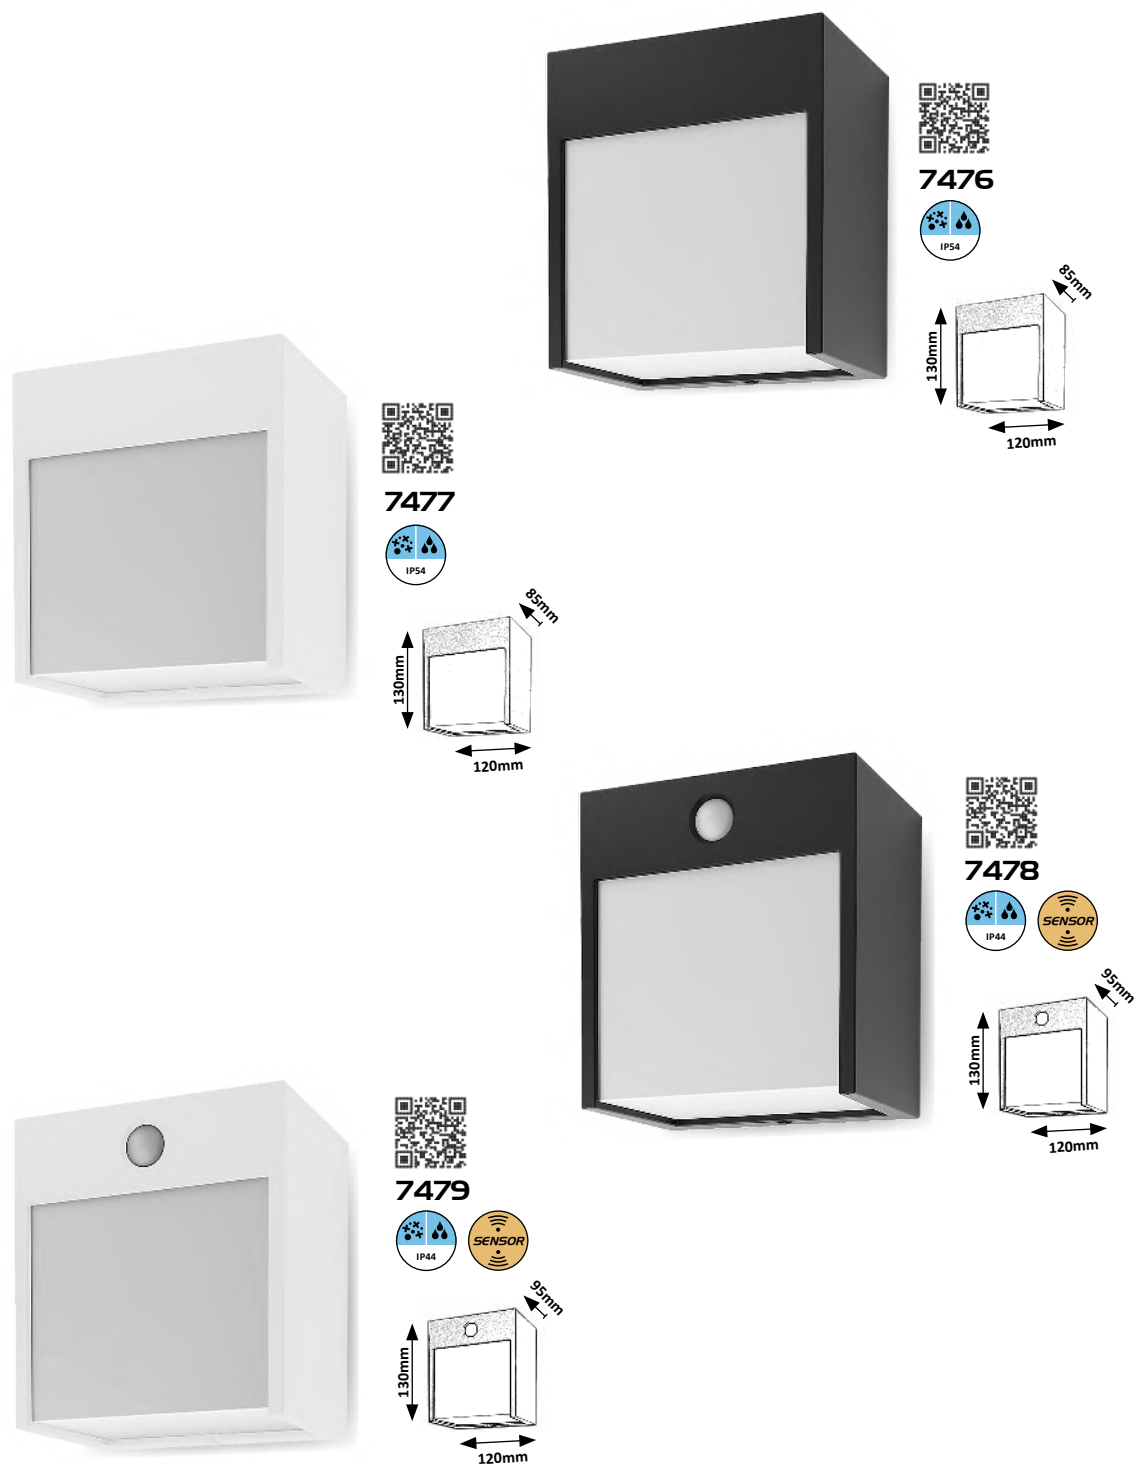

BALIMO

5 YEARS GUARANTEE LED built-in NATURAL White G A ↑ G NEW