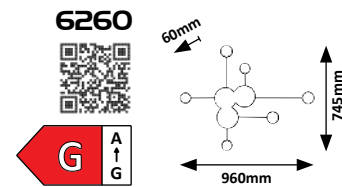

AMADEO

SOLOMON

6258 (M) (P)
LED / 7W
(500lm, 4000K) incl.
IP20
black

6259 (M) (P)
LED / 10,5W
(750lm, 4000K) incl.
IP20
black

6260 (M) (P)
LED / 21W
(1500lm, 4000K) incl.
IP20
black

6355 (M) (A)
LED / 30W
(2400lm, 4000K) incl.
IP20
matte black