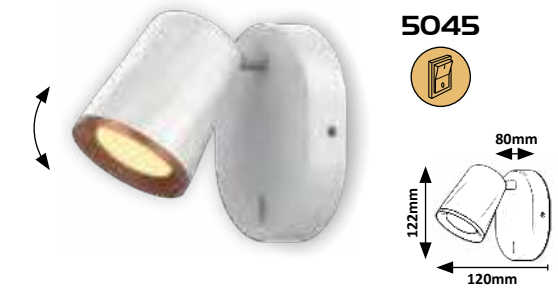

LED / 18W
(1260lm, 4000K) incl.
IP20
matte white

5 998250 327143

2715 (M) (P)

LED / 42W
(2940lm, 4000K) incl.
IP20
matte white

5 998250 327150

SOLANGE

5045 (M)

LED / 6W
(380lm, 3000K) incl.
IP20 • LED
white/gold