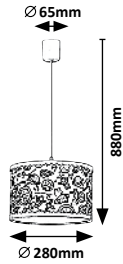

HANKA

3079

3080

3416

3417

3079 P

⊠ E27 / 1x max. 40W
IP20
white/multicolour

5 998250 330792

3080 P

⊠ E27 / 1x max. 40W
IP20
white/multicolour

5 998250 330808

3416 M P

⊠ LED / 24W
(1560lm, 3000K) incl.
IP20 • 19810
white/multicolour

5 998250 334165

3417 M P

⊠ LED / 24W
(1560lm, 3000K) incl.
IP20 • 19811
white/multicolour

5 998250 334172