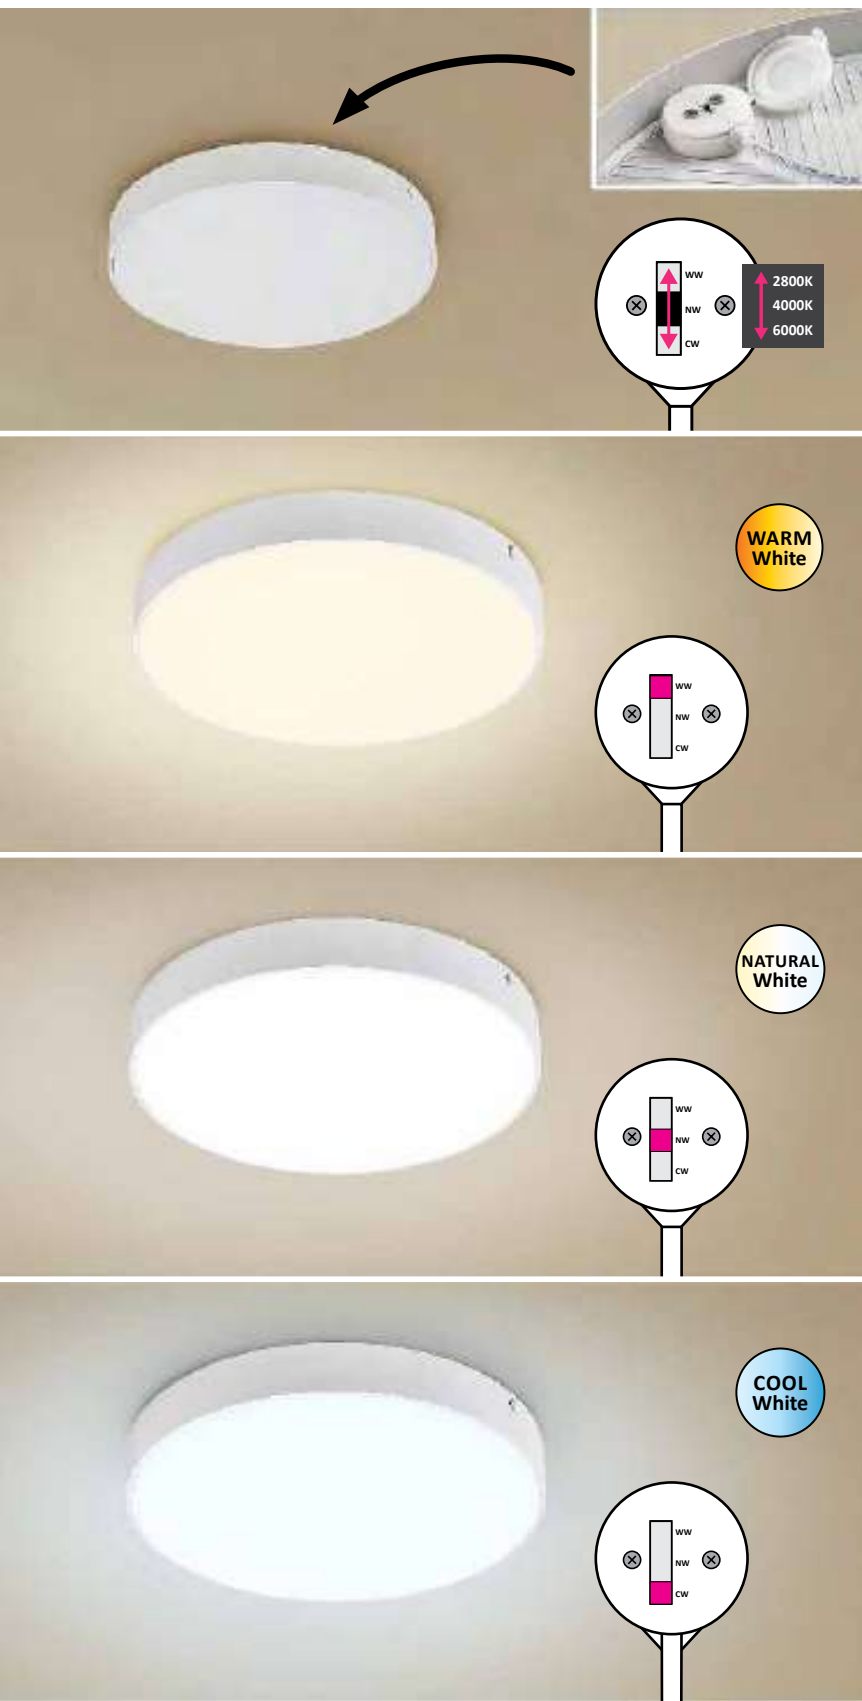

TARTU

TARTU

7893 (M) (P)
LED / 18W
(1800lm, 2800K, 4000K, 6000K) incl.
IP44
matte white/white
5 998250 378930

7894 (M) (P)
LED / 24W
(2500lm, 2800K, 4000K, 6000K) incl.
IP44
matte white/white
5 998250 378947

7895 (M) (P)
LED / 18W
(1800lm, 2800K, 4000K, 6000K) incl.
IP44
matte white/white

7896 (M) (P)
LED / 24W
(2500lm, 2800K, 4000K, 6000K) incl.
IP44
matte white/white
5 998250 378961

7897 (M) (P)
LED / 18W
(1800lm, 2800K, 4000K, 6000K) incl.
IP44
matte black/white
5 998250 378978

7898 (M) (P)
LED / 24W
(2500lm, 2800K, 4000K, 6000K) incl.
IP44
matte black/white
5 998250 378985

7899 (M) (P)
LED / 18W
(1800lm, 2800K, 4000K, 6000K) incl.
IP44
matte black/white
5 998250 378992

7900 (M) (P)
LED / 24W
(2500lm, 2800K, 4000K, 6000K) incl.
IP44
matte black/white
5 998250 379005