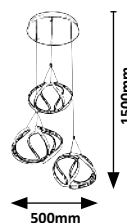

PALMIRA

5772

5771

5770

AMBROSIO

5694

5693

5692

5770 (M) (P)

LED / 38W
(2500lm, 3000K) incl.
IP20
chrome

5 998250 357706

5771 (M) (P)

LED / 50W
(3400lm, 3000K) incl.
IP20
chrome

5 998250 357713

5772 (M) (P)

LED / 11W
(700lm, 3000K) incl.
IP20
chrome

5 998250 357720

5692 (M) (P)

LED / 40W
(2700lm, 3000K) incl.
IP20
brown

5 998250 356921

5693 (M) (P)

LED / 50W
(3400lm, 3000K) incl.
IP20
brown

5 998250 356938

5694 (M) (P)

LED / 11W
(700lm, 3000K) incl.
IP20
brown

5 998250 356945