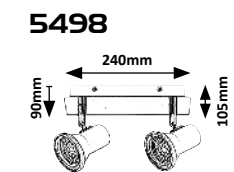

STEVE

5021 (M) (P)

LED / 5W
(400lm, 4000K) incl.
IP44
chrome/black/opal glass

5 998250 350219

5022 (M) (P)

LED / 10W
(800lm, 4000K) incl.
IP44
chrome/black/opal glass

5 998250 350226

5023 (M) (P)

LED / 15W
(1200lm, 4000K) incl.
IP44
chrome/black/opal glass

5 998250 350233

5024 (M) (P)

LED / 20W
(1600lm, 4000K) incl.
IP44
chrome/black/opal glass

5 998250 350240

5497 (M)

LED / 4,5W (430lm, 4000K) incl.
GU10 / 1x max. 15W
IP44 • 19601
chrome/white

5 998250 354972

5498 (M)

LED / 9W (860lm, 4000K) incl.
GU10 / 2x max. 15W
IP44 • 19601
chrome/white

5 998250 354989

5499 (M)

LED / 13,5W (1290lm, 4000K) incl.
GU10 / 3x max. 15W
IP44 • 19601
chrome/white

5 998250 354996

5500 (M)

LED / 18W (1720lm, 4000K) incl.
GU10 / 4x max. 15W
IP44 • 19601
chrome/white

5 998250 355009