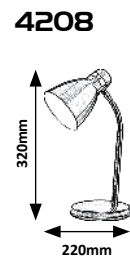

CLARK

PATRIC

DYLAN

4255 **M**
☒ E27 / 1x max. 40W
IP20 •
chrome

4205 **M**
☒ E14 / 1x max. 40W
IP20 •
white/chrome

4206 **M**
☒ E14 / 1x max. 40W
IP20 •
silver/chrome

4207 **M**
☒ E14 / 1x max. 40W
IP20 •
blue/chrome

4208 **M**
☒ E14 / 1x max. 40W
IP20 •
green/chrome

4168 **M**
☒ E27 / 1x max. 40W
IP20 •
white/black

4169 **M**
☒ E27 / 1x max. 40W
IP20 •
black

4170 **M**
☒ E27 / 1x max. 40W
IP20 •
green/black

4171 **M**
☒ E27 / 1x max. 40W
IP20 •
orange/black

4172 **M**
☒ E27 / 1x max. 40W
IP20 •
rose/black