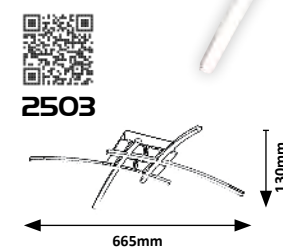

LED / 16W
(620lm, 3000K) incl.
IP20
matte black/white

3514 (M) (P)

LED / 25W
(950lm, 3000K) incl.
IP20
matte black/white

3515 (M) (P)

LED / 28W
(1150lm, 3000K) incl.
IP20
matte black/white

ALEXIS

2503 (M) (P)