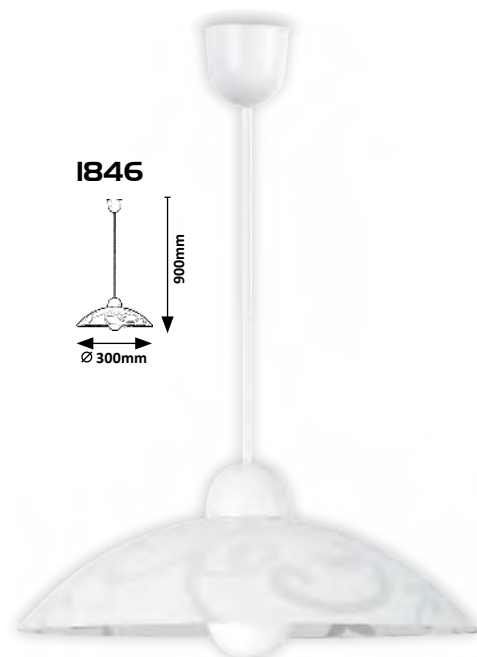

IRIS

ADA

SCROLL

BLOOMY

5 YEARS GUARANTEE

5 YEARS GUARANTEE

5 YEARS GUARANTEE

5 YEARS GUARANTEE