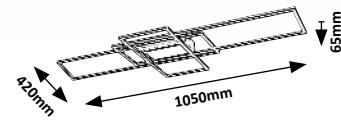

THABITA

5 YEARS GUARANTEE LED built-in G A+ G NEW

6867

6869

6868

FANDRAL

5 YEARS GUARANTEE LED built-in NATURAL White F A+ G NEW

6996

6997

6867 (MP)

LED / 35W
(2500lm, 4000K) incl.
IP20
satin chrome/white

5 998250 368672

6868 (MP)

LED / 38W
(2250lm, 4000K) incl.
IP20
matte black/white

5 998250 368689

6869 (MP)

LED / 54W
(4200lm, 3000K-6500K) incl.
IP20 • 566
satin chrome/white

5 998250 368696

6996 (MP)

LED / 33W
(2870lm, 4000K) incl.
IP20
satin chrome/white

5 998250 369969

6997 (MP)

LED / 42W
(3800lm, 4000K) incl.
IP20
satin chrome/white