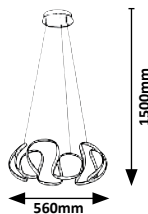

PALMIRA

5772

5771

5770

AMBROSIO

5694

5693

5692

5770 (M) (P)

LED / 38W
(2500lm, 3000K) incl.
IP20
chrome

5 998250 357706

5771 (M) (P)

LED / 50W
(3400lm, 3000K) incl.
IP20
chrome

5 998250 357713

5772 (M) (P)

LED / 11W
(700lm, 3000K) incl.
IP20
chrome

5 998250 357720

5692 (M) (P)

LED / 40W
(2700lm, 3000K) incl.
IP20
brown

5 998250 356921

5693 (M) (P)

LED / 50W
(3400lm, 3000K) incl.
IP20
brown

5 998250 356938

5694 (M) (P)

LED / 11W
(700lm, 3000K) incl.
IP20
brown

5 998250 356945