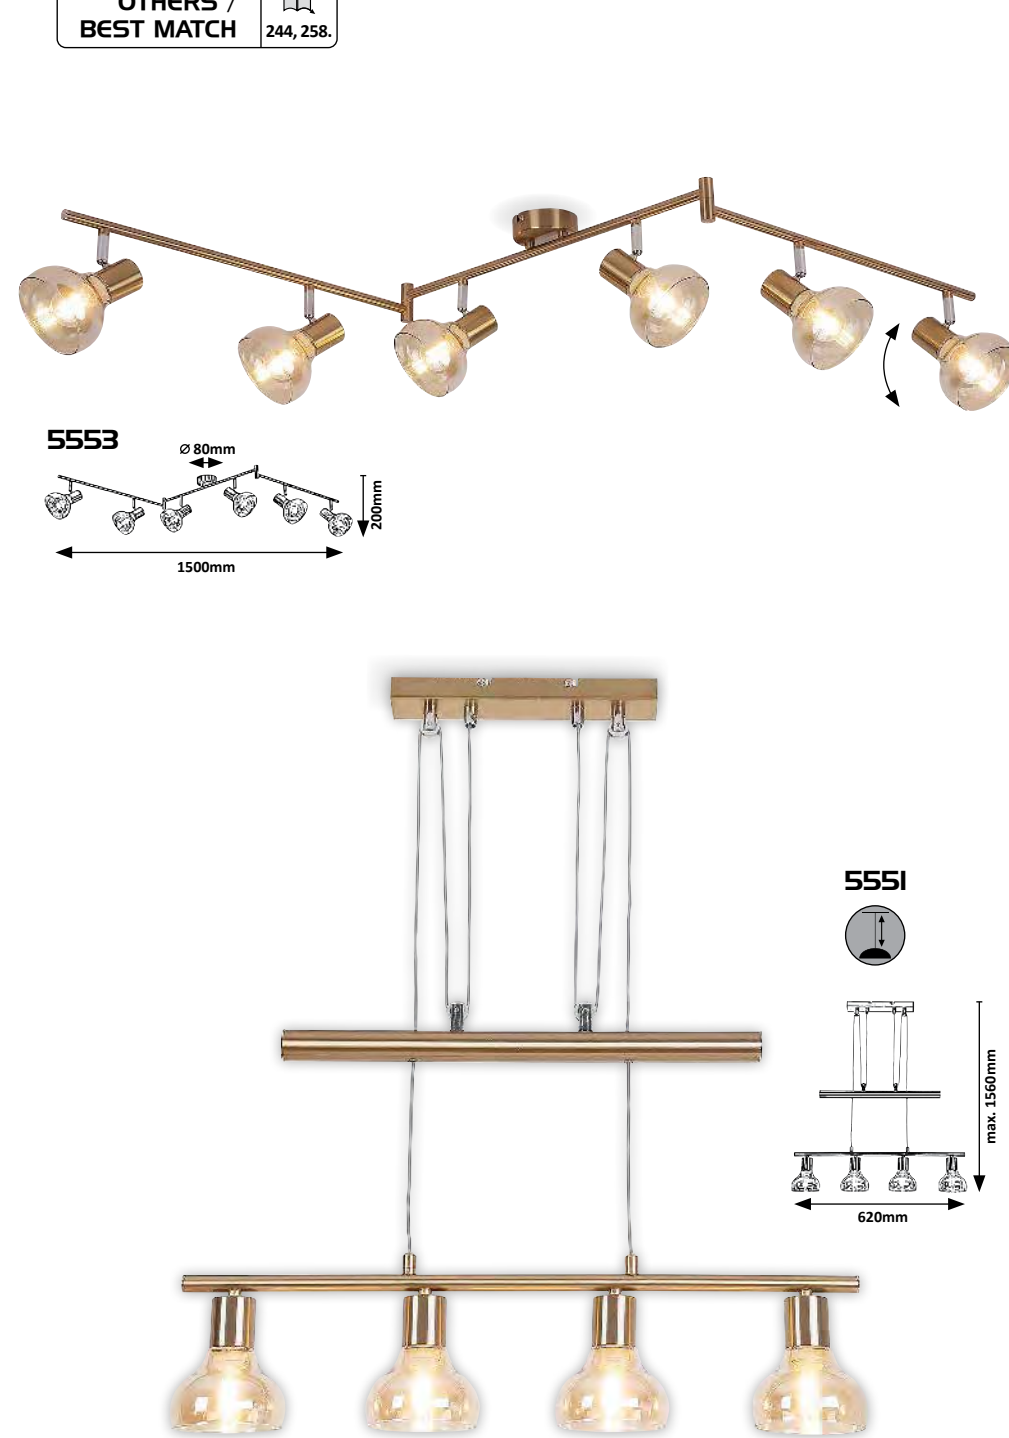

HOLLY

OTHERS / BEST MATCH 244, 258.