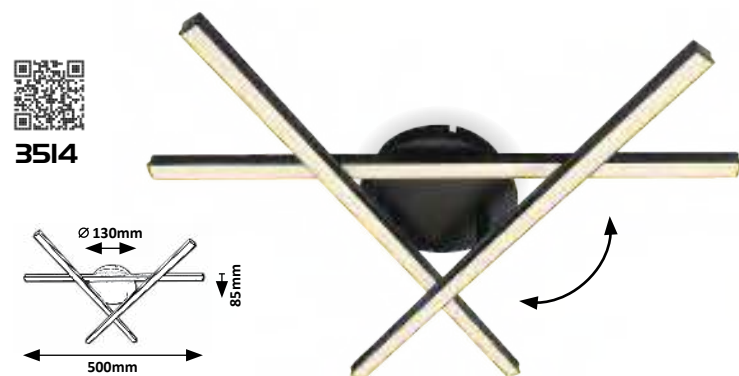

5990 (M) (P)
 LED / 36W
 (2265lm, 3000K) incl.
 IP20
 gold

ANAIS

5469 (M) (P)
 LED / 4,8W
 (200lm, 4000K) incl.
 IP20 • silver

5470 (M) (P)
 LED / 4,8W
 (200lm, 4000K) incl.
 IP20 • gold

SVETLANA

3513 (M) (P)