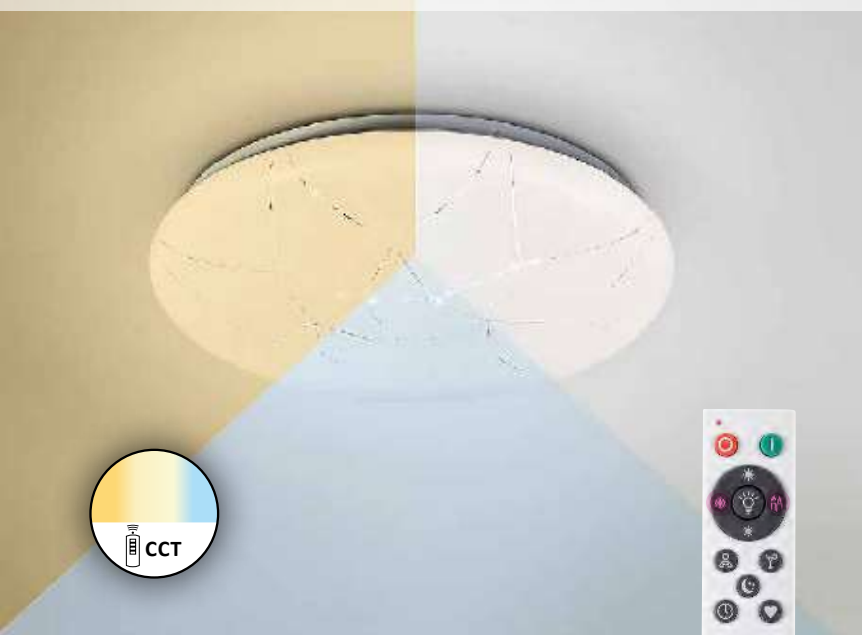

5 998250 353654

7774 (P)

LED / 15W
(1300lm, 2700K-6500K) incl.
IP44 • 555
black/white

5 998250 377742

7775

LED / 15W
(1190lm, 2700K-6500K) incl.
IP44 • 555
black/white

5540

RODION