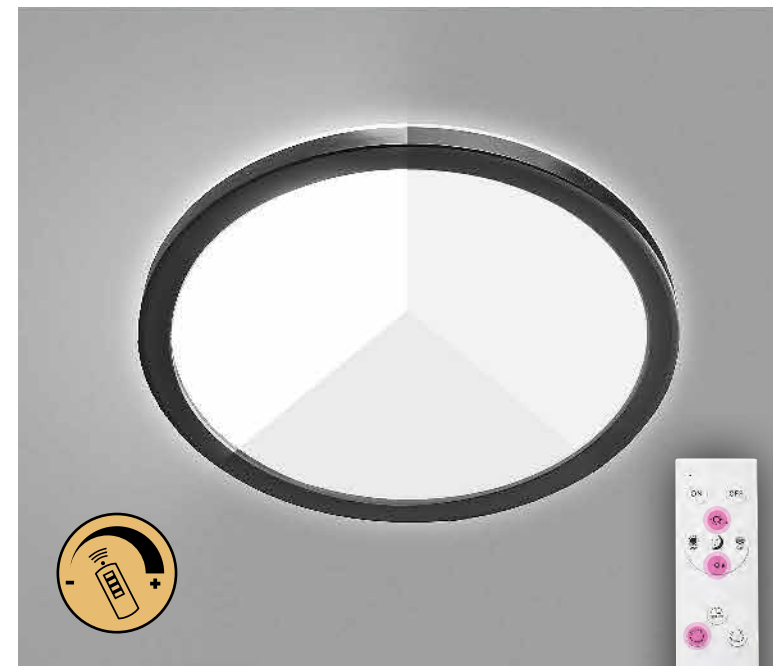

7774 (P)
LED / 15W
(1300lm, 2700K-6500K) incl.
IP44 • 555
black/white

7775 (P)
LED / 15W
(1190lm, 2700K-6500K) incl.
IP44 • 555
black/white

7774, 7775