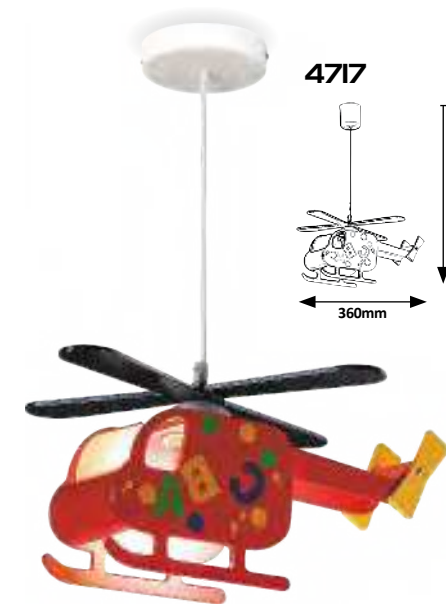

ABC

LINETT

DESIGNED BY
rabalux

BEE

HELICOPTER

6389 (M) (P)

☒ E14 / 3x max. 40W
IP20
multicolour

5 998250 363899