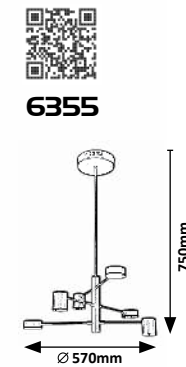

SOLOMON

6258 (M) (P)
LED / 7W
(500lm, 4000K) incl.
IP20
black

6259 (M) (P)
LED / 10,5W
(750lm, 4000K) incl.
IP20
black

6260 (M) (P)
LED / 21W
(1500lm, 4000K) incl.
IP20
black

6355 (M) (A)
LED / 30W
(2400lm, 4000K) incl.
IP20
matte black