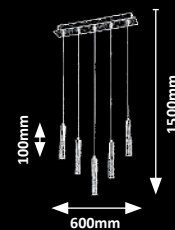

2220 (M) (P)

LED / 19,2W
(1550lm, 3000K) incl.
IP20
chrome/white

5 998250 322209

BRIELLA

RHEIA

WATERFALL

WARM White

5 YEARS WARRANTY
LED built-in
WARM White
G A G