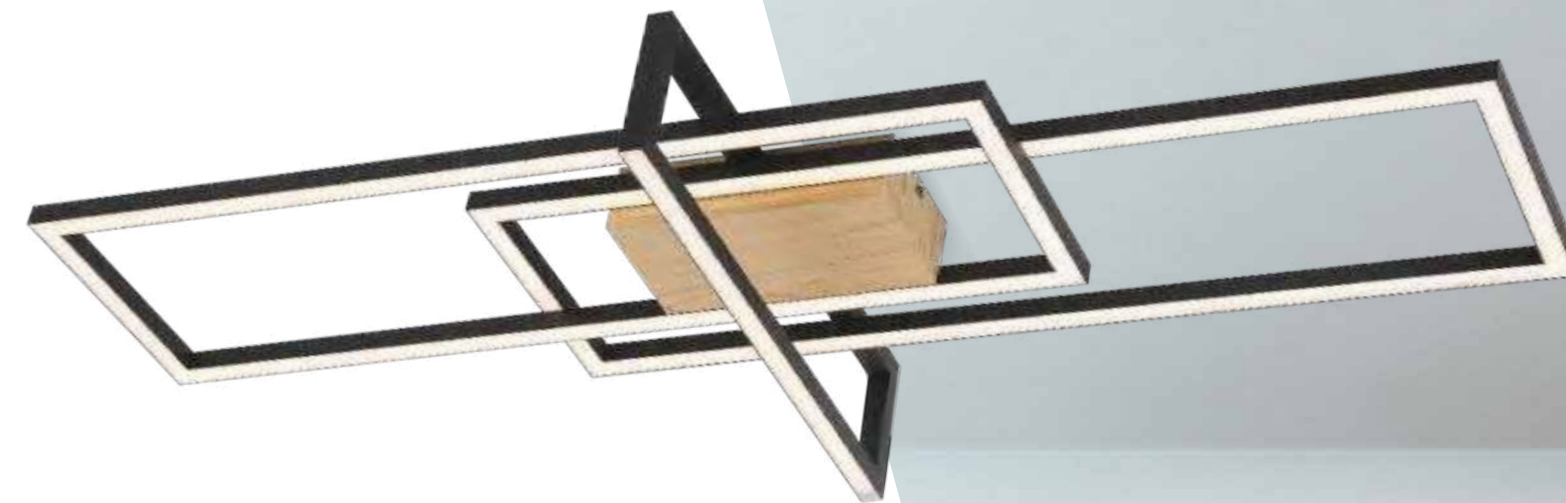

06

LED CEILING LAMPS

LED MENNYEZETI LÁMPÁK

LED DECKENLEUCHTEN