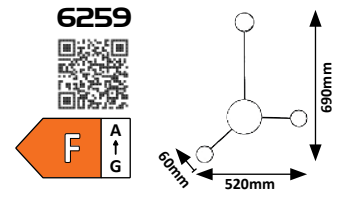

AMADEO

SOLOMON

6258 (M) (P)
LED / 7W
(500lm, 4000K) incl.
IP20
black

6259 (M) (P)
LED / 10,5W
(750lm, 4000K) incl.
IP20
black

6260 (M) (P)
LED / 21W
(1500lm, 4000K) incl.
IP20
black

6355 (M) (A)
LED / 30W
(2400lm, 4000K) incl.
IP20
matte black