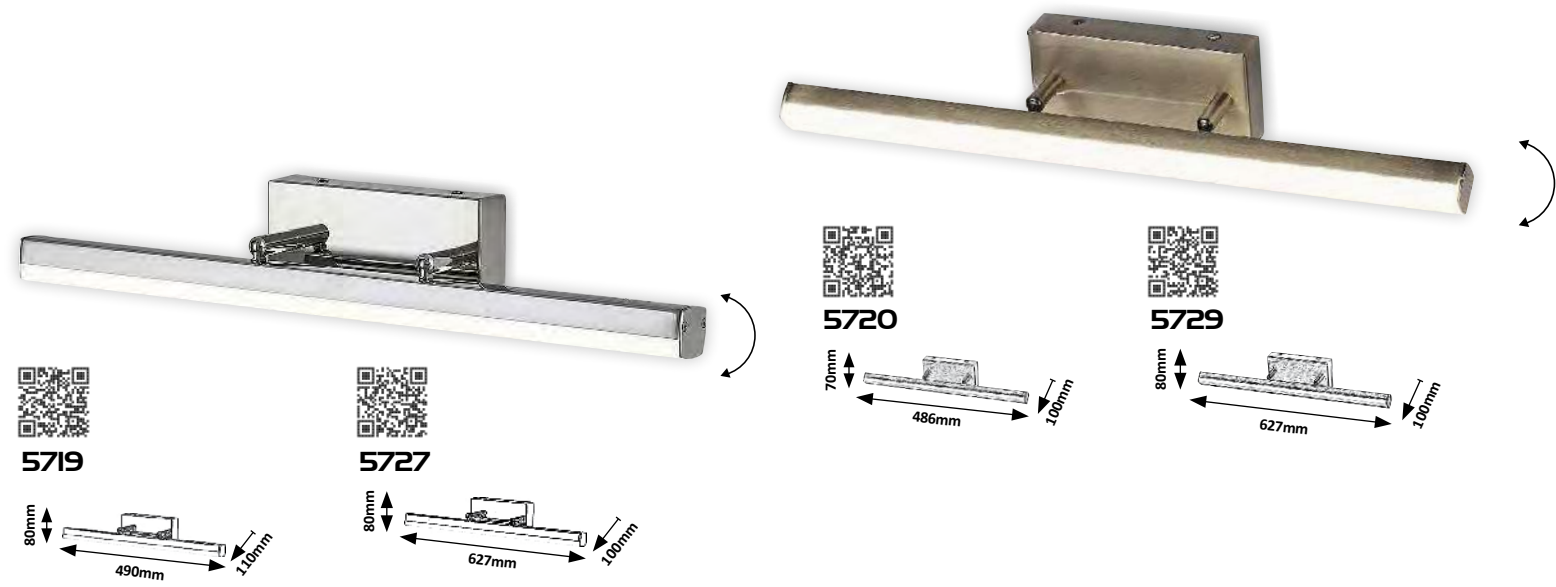

SILAS

LIAM

JOHN

5719 (MP)

LED / 12W
(1180lm, 4000K) incl.
IP44
chrome

5720 (MP)

LED / 12W
(1180lm, 4000K) incl.
IP44
bronze

5 998250 357201

5727 (MP)

LED / 18W
(1700lm, 4000K) incl.
IP44
chrome

5 998250 357270

5729 (MP)

LED / 18W
(1700lm, 4000K) incl.
IP44
bronze

5 998250 357294

6230 (M)

LED / 5W
(400lm, 4000K) incl.
IP44
chrome

5 998250 362304

5721 (MP)

LED / 12W
(1080lm, 4000K) incl.
IP44
bronze

5 998250 357218

5732 (MP)

LED / 12W
(930lm, 3000K) incl.
IP44
matte black

5 998250 357324

5897 (MP)

LED / 12W
(1080lm, 4000K) incl.
IP44
chrome

5 998250 358970

6129 (MP)

LED / 18W
(1300lm, 4000K) incl.
IP44
chrome

5 998250 361291

6130 (MP)

LED / 18W
(1300lm, 4000K) incl.
IP44
bronze

5 998250 361307