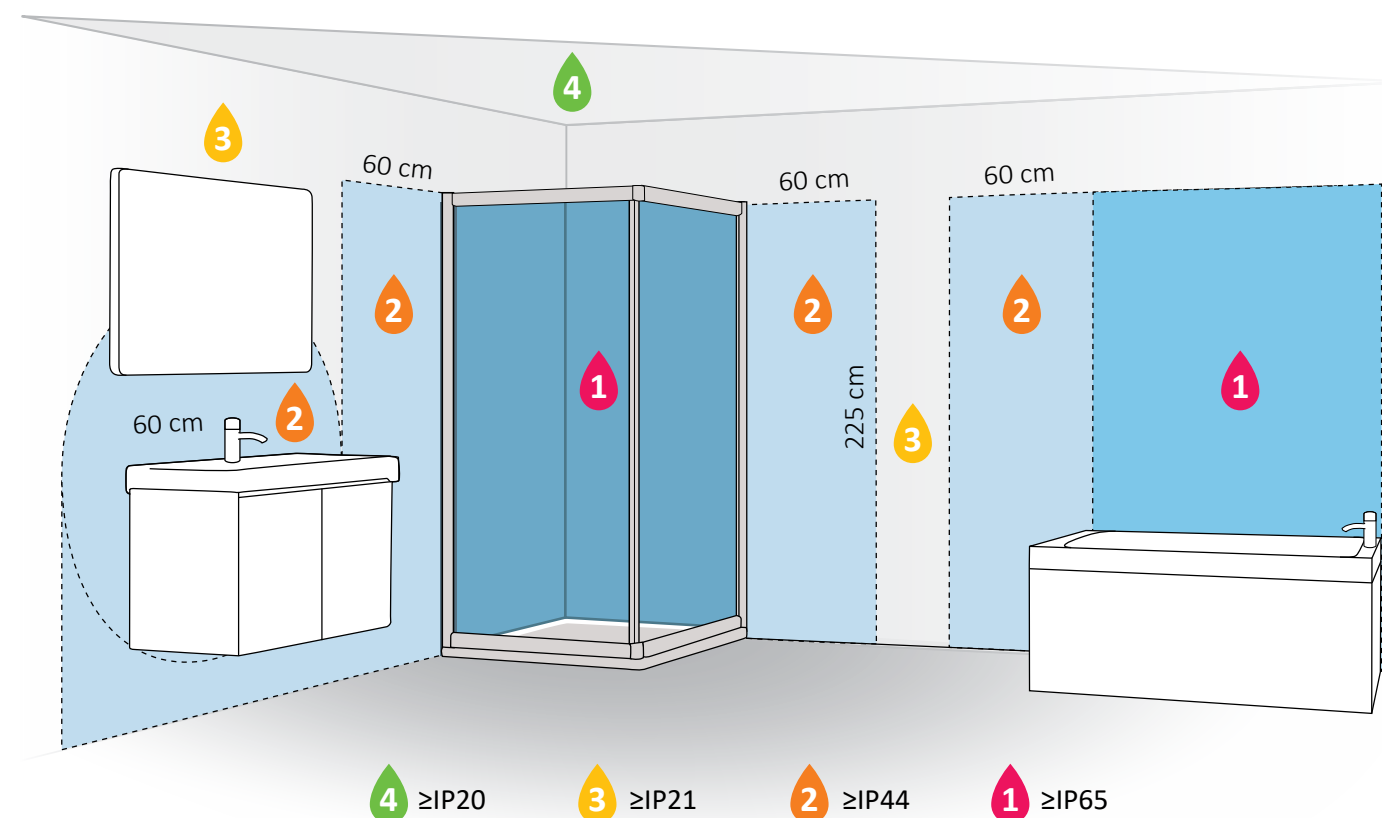

DE: IP-SCHUTZ

Der **IP-Schutz** gewährleistet die Betriebssicherheit der Leuchten. Der IP-Code (oder Ingress Protection) bestimmt die Schutzstufe der Lampe gegen das Eindringen von Fremdkörpern, Staub oder Wasser. In unserem Katalog ist der IP-Code jedes Produkts angegeben. Die folgende Abbildung zeigt den empfohlenen IP-Schutz für jede Zone von Feuchtgebieten.