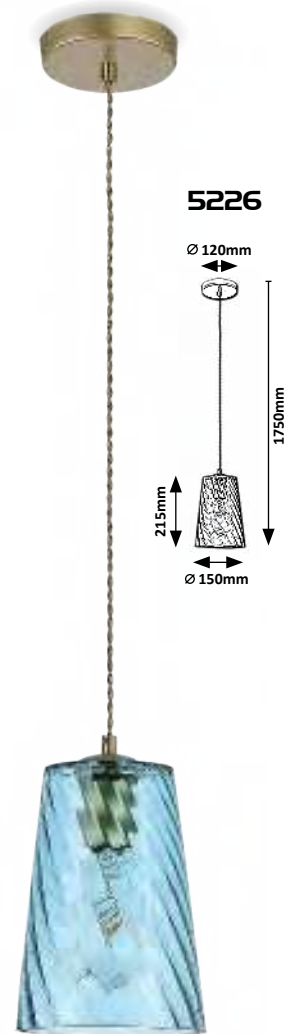

AZURINE

TEXTILE CABLE

5226

Ø 120mm

1750mm

215mm

Ø 150mm