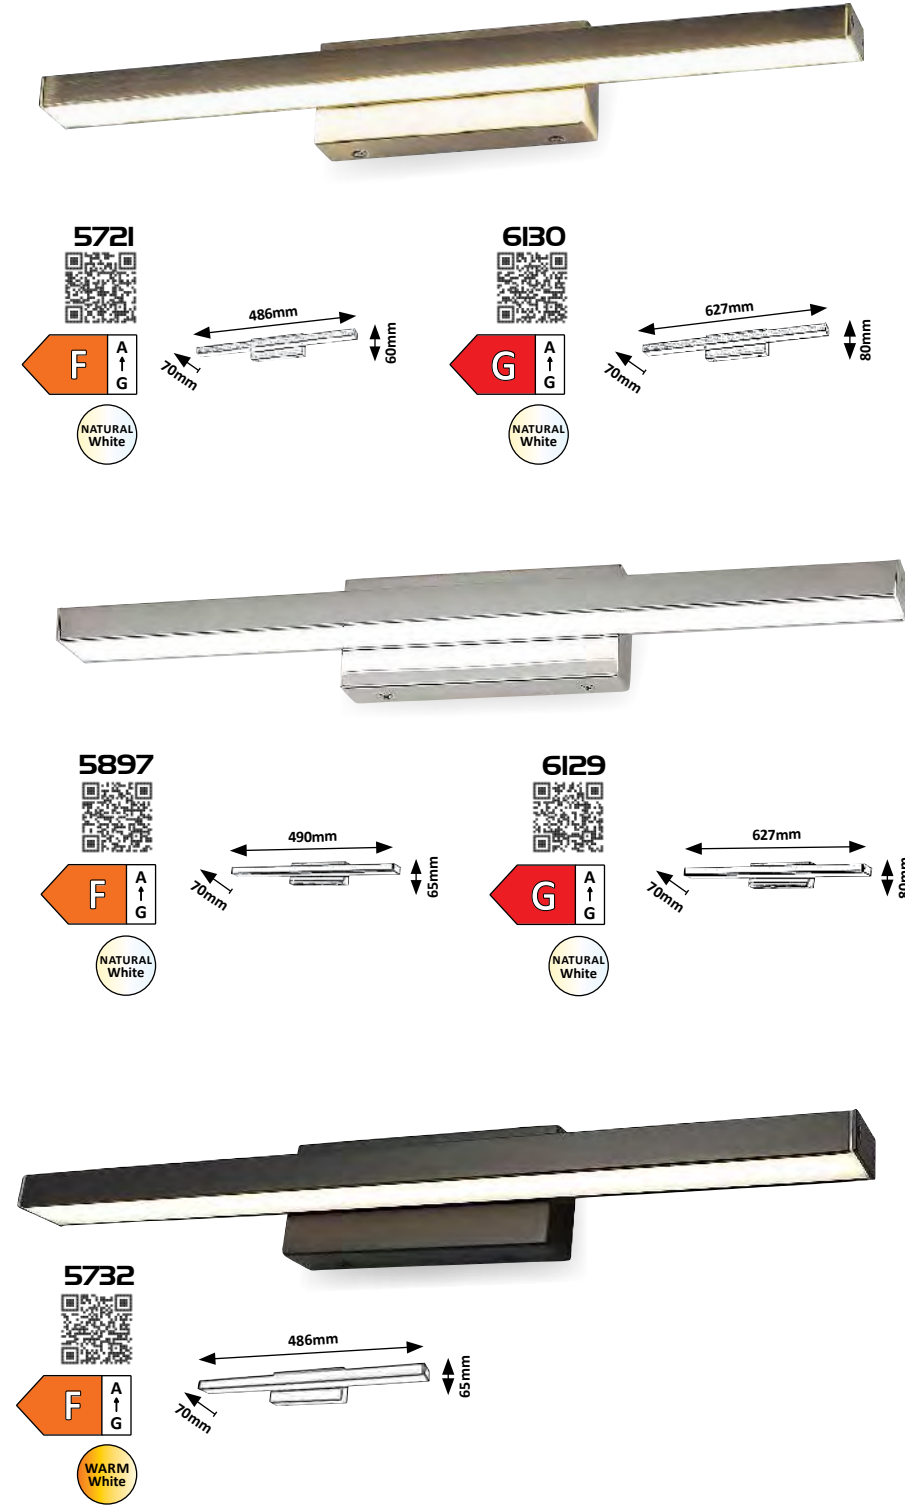

JOHN

5719 (MP)

LED / 12W
(1180lm, 4000K) incl.
IP44
chrome

5720 (MP)

LED / 12W
(1180lm, 4000K) incl.
IP44
bronze

5 998250 357201

5727 (MP)

LED / 18W
(1700lm, 4000K) incl.
IP44
chrome

5 998250 357270

5729 (MP)

LED / 18W
(1700lm, 4000K) incl.
IP44
bronze

5 998250 357294

6230 (M)

LED / 5W
(400lm, 4000K) incl.
IP44
chrome

5 998250 362304

5721 (MP)

LED / 12W
(1080lm, 4000K) incl.
IP44
bronze

5 998250 357218

5732 (MP)

LED / 12W
(930lm, 3000K) incl.
IP44
matte black

5 998250 357324

5897 (MP)

LED / 12W
(1080lm, 4000K) incl.
IP44
chrome

5 998250 358970

6129 (MP)

LED / 18W
(1300lm, 4000K) incl.
IP44
chrome

5 998250 361291

6130 (MP)

LED / 18W
(1300lm, 4000K) incl.
IP44
bronze

5 998250 361307