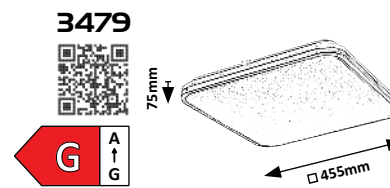

2117, 2118

1428 (M) (P)
LED / 72W
(5040lm, 3000K-6500K) incl.
IP20 • 19745 • 508
white/ silver

2117 (M) (P)
LED / 40W
(3300lm, 3000-6000K) incl.
IP20 • 19528 • 538
white/chrome

2118 (M) (P)
LED / 60W
(4800lm, 3000-6000K) incl.
IP20 • 19529 • 538
white/chrome

NOLAN

BRUCE

LINDEN

3478 (M) (P)
LED / 50W
(4500lm, 3000-6500K) incl.
IP20 • 19948 • 502
chrome/white

3479 (M) (P)
LED / 72W
(5800lm, 3000-6500K) incl.
IP20 • 19949 • 502
chrome/white

3478, 3479