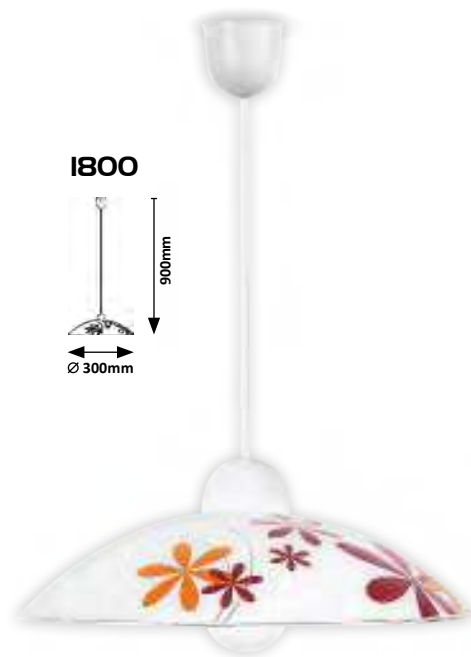

IRIS

ADA

SCROLL

BLOOMY

5 YEARS GUARANTEE

5 YEARS GUARANTEE

5 YEARS GUARANTEE

5 YEARS GUARANTEE