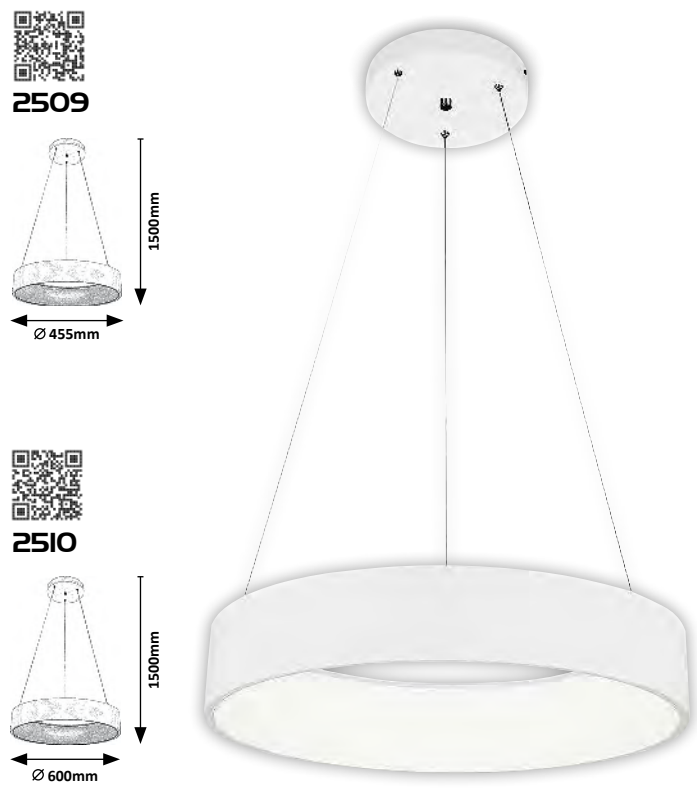

4480

4479 MG

☒ E27 / 1x max. 40W
IP20 • 19888
white/gold/transparent

4480 MG

☒ E27 / 3x max. 40W
IP20 • 19888
white/gold/transparent

CARMELLA

5052 (M) (A)

LED / 30W
(1950lm, 4000K) incl.
IP20
gold/white

5053 (M) (A)

LED / 50W
(3400lm, 4000K) incl.
IP20
gold/white

5054 (M) (A)

LED / 50W
(3350lm, 4000K) incl.
IP20
gold/white

5055 (M) (A)

LED / 80W
(6335lm, 4000K) incl.
IP20
gold/white

5056 (M) (A)

LED / 30W
(1950lm, 4000K) incl.
IP20
gold/white

5057 (M) (A)

LED / 50W
(3889lm, 4000K) incl.
IP20
gold/white

ADELINE

2507 (M) (P)

LED / 26W
(1500lm, 4000K) incl.
IP20
matte white

2508 (M) (P)

LED / 36W
(2100lm, 4000K) incl.
IP20
matte white

5 998250 325088