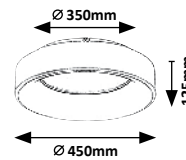

5 998250 333175

3316, 3317

3926, 3928

ADELINE

5 YEARS GUARANTEE
 LED built-in
G A ↑ G
 OTHERS / BEST MATCH
 66-67.

3926

3928

NATURAL White