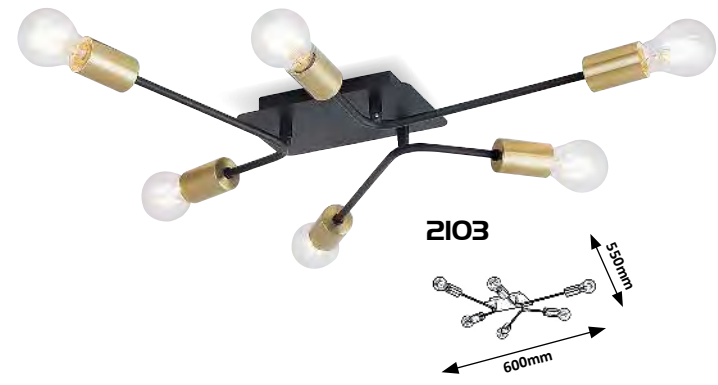

2102
 230mm
 370mm

2103
 500mm
 600mm

2104
 650mm
 Ø 560mm

DESIGNED BY **rabalux**
2116
 SEPARATELY SWITCHABLE
 120mm
 1205mm
 755mm

2102 (M)
 E27 / 2x max. 15W
 IP20
 black/gold

2103 (M)
 E27 / 6x max. 15W
 IP20
 black/gold