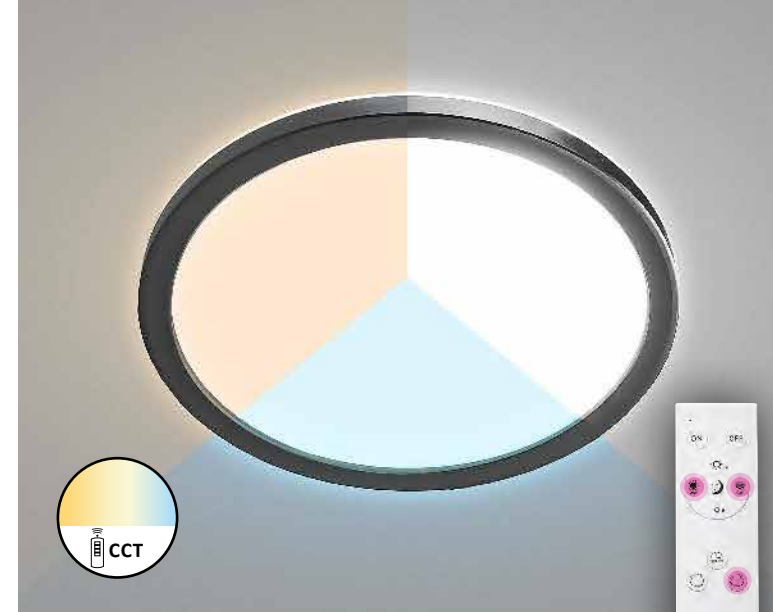

7774 (P)
LED / 15W
(1300lm, 2700K-6500K) incl.
IP44 • 555
black/white

7775 (P)
LED / 15W
(1190lm, 2700K-6500K) incl.
IP44 • 555
black/white

7774, 7775