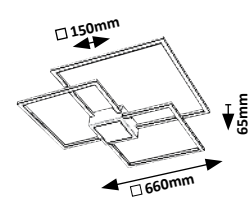

THABITA

5 YEARS GUARANTEE LED built-in G A+ G NEW

6867

6869

6868

FANDRAL

5 YEARS GUARANTEE LED built-in NATURAL White F A+ G NEW

6996

6997

6867 (MP)

LED / 35W
(2500lm, 4000K) incl.
IP20
satin chrome/white

5 998250 368672

6868 (MP)

LED / 38W
(2250lm, 4000K) incl.
IP20
matte black/white

5 998250 368689

6869 (MP)

LED / 54W
(4200lm, 3000K-6500K) incl.
IP20 • 566
satin chrome/white

5 998250 368696

6996 (MP)

LED / 33W
(2870lm, 4000K) incl.
IP20
satin chrome/white

5 998250 369969

6997 (MP)

LED / 42W
(3800lm, 4000K) incl.
IP20
satin chrome/white