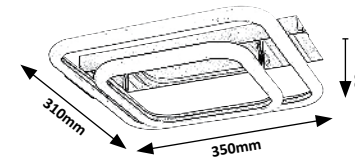

FANDRAL

5 YEARS GUARANTEE LED built-in NATURAL White F A+ G NEW

6996