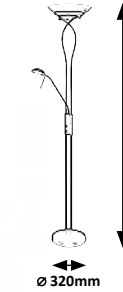

BETA

GAMMA TREND

GAMMA

4075

R7s
1x max. 230W

G9
1x max. 40W

4076

R7s
1x max. 230W

G9
1x max. 40W

4554

E27
2x max. 15W

G9
1x max. 40W

4555

E27
2x max. 15W

G9
1x max. 40W

4077

R7s
1x max. 230W

G9
1x max. 40W

4078

R7s
1x max. 230W

G9
1x max. 40W

4075 MG

☑ 230W (4600lm, 2700K) + 28W (370lm, 2700K) incl.
R7s / 1x max. 230W + G9 / 1x max. 40W
IP20 • [ ] • [ ] 19004 • satin chrome

5 998250 340753

4076 MG

☑ 230W (4600lm, 2700K) + 28W (370lm, 2700K) incl.
R7s / 1x max. 230W + G9 / 1x max. 40W
IP20 • [ ] • [ ] 19004 • bronze

5 998250 340760

4554 MG

☑ E27 / 2x max. 15W + G9 / 1x max. 40W
IP20 • [ ] • [ ] 19002 • [ ] 19003
matte black/white

5 998250 345543

4555 MG

☑ E27 / 2x max. 15W + G9 / 1x max. 40W
IP20 • [ ] • [ ] 19002 • [ ] 19003
antique white/white

5 998250 345550

4077 MG

☑ 230W (4600lm, 2700K) + 28W (370lm, 2700K) incl.
R7s / 1x max. 230W + G9 / 1x max. 40W
IP20 • [ ] • [ ] 19002 • [ ] 19003
satin chrome/white

5 998250 340774

4078 MG

☑ 230W (4600lm, 2700K) + 28W (370lm, 2700K) incl.
R7s / 1x max. 230W + G9 / 1x max. 40W
IP20 • [ ] • [ ] 19002 • [ ] 19003
bronze/white

5 998250 340784