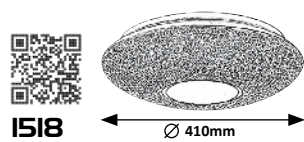

LED / 50W
 (3150lm, 4000K) incl.
 IP20
 brushed aluminium/white

5 998250 322292

2230 **MA**

LED / 75W
 (4730lm, 4000K) incl.
 IP20
 brushed aluminium/white

5 998250 322308

IS18, IS19

JILLIAN

CORALIA