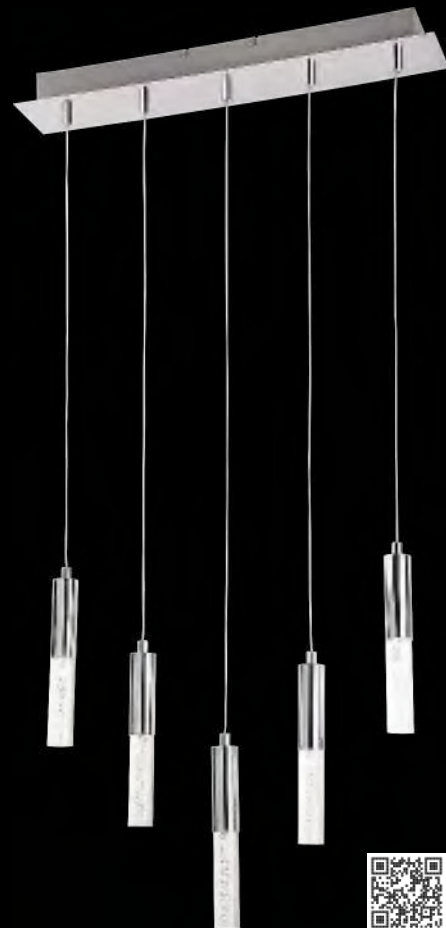

2220 (M) (P)

LED / 19,2W
(1550lm, 3000K) incl.
IP20
chrome/white

5 998250 322209

BRIELLA

RHEIA

WATERFALL

WARM White

5 YEARS WARRANTY
LED built-in
WARM White
G A G