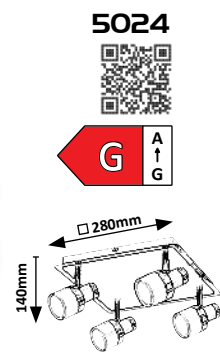

HAROLD

STEVE

5021 (M) (P)

LED / 5W
(400lm, 4000K) incl.
IP44
chrome/black/opal glass

5 998250 350219

5022 (M) (P)

LED / 10W
(800lm, 4000K) incl.
IP44
chrome/black/opal glass

5 998250 350226

5023 (M) (P)

LED / 15W
(1200lm, 4000K) incl.
IP44
chrome/black/opal glass

5 998250 350233

5024 (M) (P)

LED / 20W
(1600lm, 4000K) incl.
IP44
chrome/black/opal glass

5 998250 350240

5497 (M)

LED / 4,5W (430lm, 4000K) incl.
GU10 / 1x max. 15W
IP44 • 19601
chrome/white

5 998250 354972

5498 (M)

LED / 9W (860lm, 4000K) incl.
GU10 / 2x max. 15W
IP44 • 19601
chrome/white

5 998250 354989

5499 (M)

LED / 13,5W (1290lm, 4000K) incl.
GU10 / 3x max. 15W
IP44 • 19601
chrome/white

5 998250 354996

5500 (M)

LED / 18W (1720lm, 4000K) incl.
GU10 / 4x max. 15W
IP44 • 19601
chrome/white

5 998250 355009