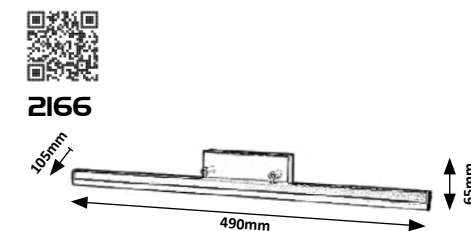

ANTONIA

5895 (M) (P)

LED / 24W
(2360lm, 4000K) incl.
IP44
chrome/white

5896 (M) (P)

LED / 24W
(2200lm, 4000K) incl.
IP44
chrome/white

EVAN

2166 (M) (P)

LED / 12W
(1300lm, 4000K) incl.
IP44
matte black/white

2167 (M) (P)

LED / 18W
(1850lm, 4000K) incl.
IP44
matte black/white

2168 (M) (P)

LED / 18W
(1750lm, 4000K) incl.
IP44
matte black/white