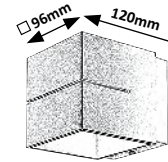

KAUNAS

7018

- **7017** (M)
  ☒ G9 / 1x max. 10W
  IP20
  matte black
- **7018** (M)
  ☒ G9 / 1x max. 10W
  IP20
  matte white
- **7019** (M)
  ☒ G9 / 1x max. 10W
  IP20
  brushed aluminium
- **7020** (M)
  ☒ G9 / 1x max. 10W
  IP20
  matte black
- **7021** (M)
  ☒ G9 / 1x max. 10W
  IP20
  matte white
- **7022** (M)
  ☒ G9 / 1x max. 10W
  IP20
  brushed aluminium

KAUNAS

NEVILLE

- **7023** (M)
  ☒ G9 / 1x max. 10W
  IP20
  matte black
- **7024** (M)
  ☒ G9 / 1x max. 10W
  IP20
  matte white
- **7025** (M)
  ☒ G9 / 1x max. 10W
  IP20
  brushed aluminium
- **I439** (M)
  ☒ LED / 4W
  (190lm, 3000K) incl.
  IP20
  matte white
- **I440** (M)
  ☒ LED / 4W
  (180lm, 3000K) incl.
  IP20
  brushed aluminium

7017, 7018, 7019