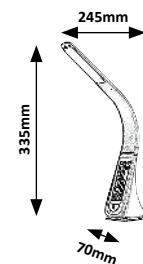

LIONEL

3516

3517

3516

(P)

LED / 5W
(260lm, 5000K) incl.
IP20 • 5V/1A (DC) incl. • white

5 998250 335162

3517

(P)

LED / 5W
(260lm, 5000K) incl.
IP20 • 5V/1A (DC) incl. • black

5 998250 335179

OSIAS

6979

6980

6979

(P)

LED / 9W
(400lm, 2700K-6500K) incl.
IP20 • white

5 998250 369792

6980

(P)

LED / 9W
(400lm, 2700K-6500K) incl.
IP20 • black

5 998250 369808

One button = Three functions
Egy gomb = három funkció • Ein Boden = Drei Funktionen

Quick Touch = ON/OFF
Rövid Érintés = Be-/kikapcsolás • Schnelle Berührung = Ein/Aus

Quick Touch = Colour Temperature Changing
Rövid érintés = Színhőmérséklet változtatás • Schnelle Berührung = Änderung der Farbtemperatur

Long Touch = Dimming
Hosszú érintés = Fényerő szabályozás • Lange Berührung = Dimmen