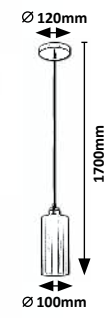

PANTHEA

TEXTILE CABLE

4479