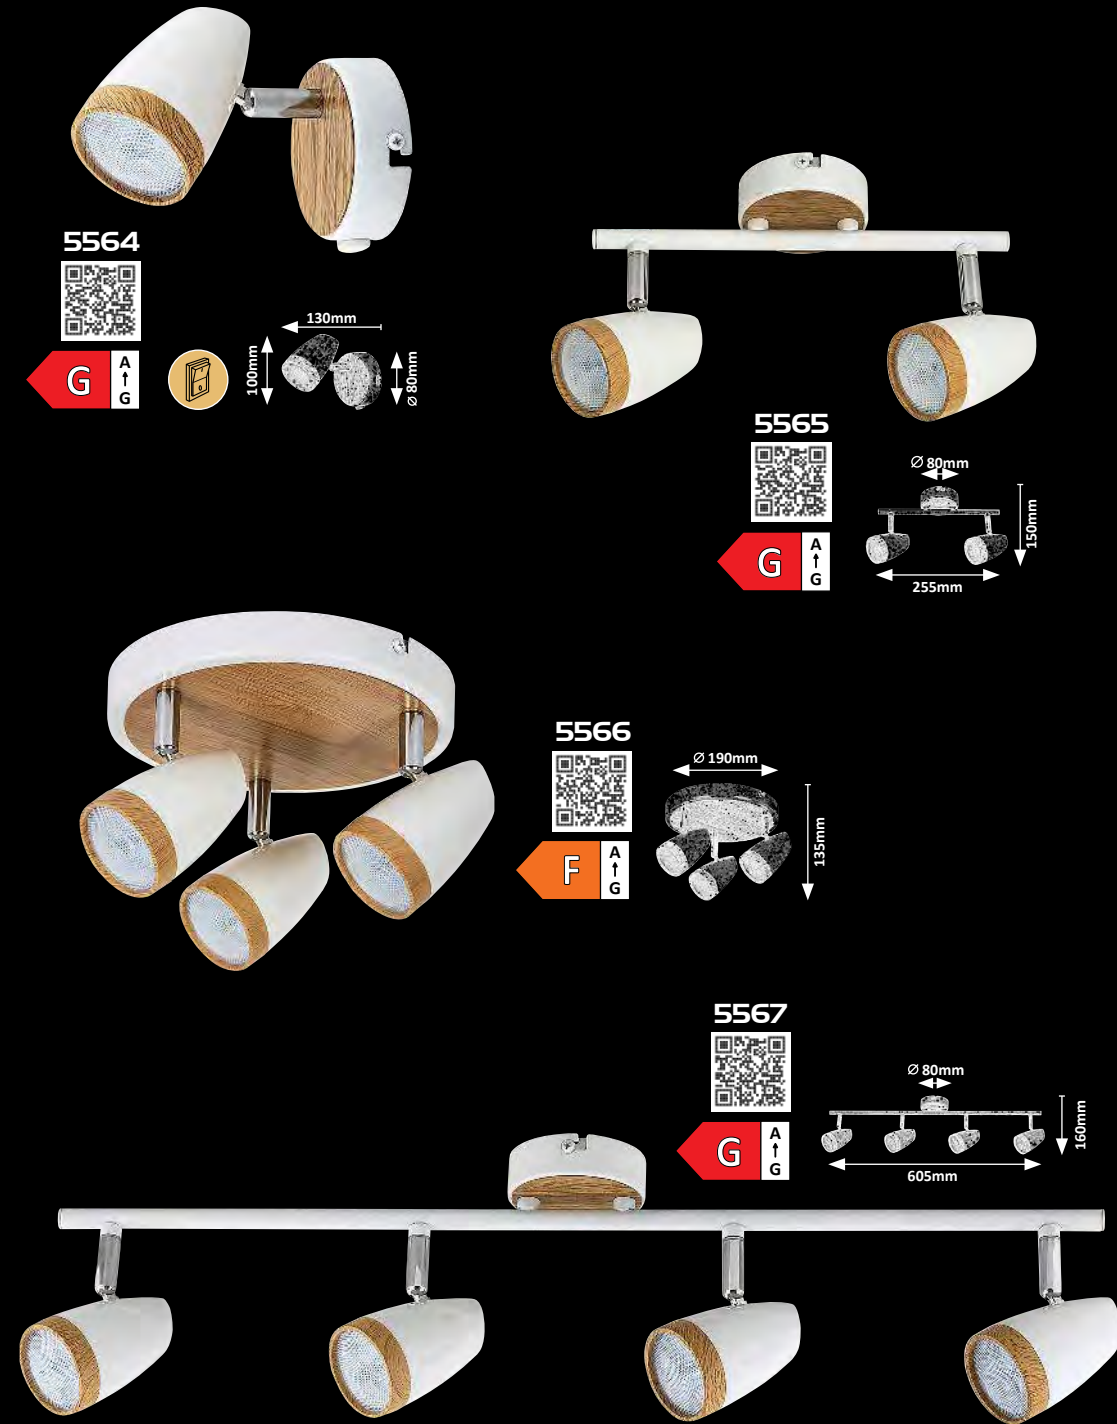

KAREN

5 YEARS WARRANTY LED built-in WARM White OTHERS / BEST MATCH 250, 283.