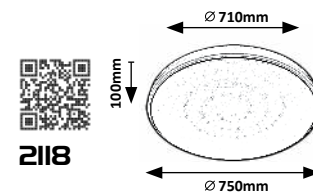

2117, 2118

1428 (M) (P)
LED / 72W
(5040lm, 3000K-6500K) incl.
IP20 • 19745 • 508
white/ silver

2117 (M) (P)
LED / 40W
(3300lm, 3000-6000K) incl.
IP20 • 19528 • 538
white/chrome

2118 (M) (P)
LED / 60W
(4800lm, 3000-6000K) incl.
IP20 • 19529 • 538
white/chrome

NOLAN

BRUCE

LINDEN

3478 (M) (P)
LED / 50W
(4500lm, 3000-6500K) incl.
IP20 • 19948 • 502
chrome/white

3479 (M) (P)
LED / 72W
(5800lm, 3000-6500K) incl.
IP20 • 19949 • 502
chrome/white

3478, 3479