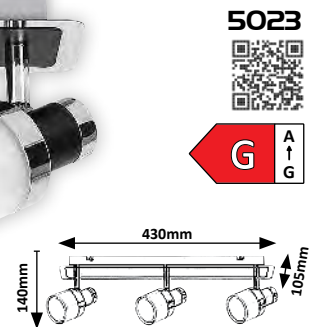

HAROLD

STEVE

5021 (M) (P)

LED / 5W
(400lm, 4000K) incl.
IP44
chrome/black/opal glass

5 998250 350219

5022 (M) (P)

LED / 10W
(800lm, 4000K) incl.
IP44
chrome/black/opal glass

5 998250 350226

5023 (M) (P)

LED / 15W
(1200lm, 4000K) incl.
IP44
chrome/black/opal glass

5 998250 350233

5024 (M) (P)

LED / 20W
(1600lm, 4000K) incl.
IP44
chrome/black/opal glass

5 998250 350240

5497 (M)

LED / 4,5W (430lm, 4000K) incl.
GU10 / 1x max. 15W
IP44 • 19601
chrome/white

5 998250 354972

5498 (M)

LED / 9W (860lm, 4000K) incl.
GU10 / 2x max. 15W
IP44 • 19601
chrome/white

5 998250 354989

5499 (M)

LED / 13,5W (1290lm, 4000K) incl.
GU10 / 3x max. 15W
IP44 • 19601
chrome/white

5 998250 354996

5500 (M)

LED / 18W (1720lm, 4000K) incl.
GU10 / 4x max. 15W
IP44 • 19601
chrome/white

5 998250 355009