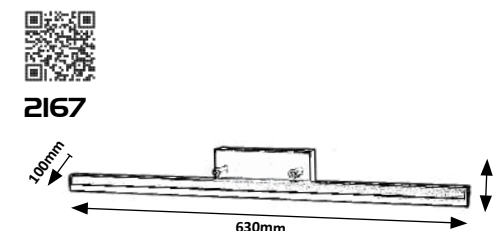

ANTONIA

5895 (M) (P)

LED / 24W
(2360lm, 4000K) incl.
IP44
chrome/white

5896 (M) (P)

LED / 24W
(2200lm, 4000K) incl.
IP44
chrome/white

EVAN

2166 (M) (P)

LED / 12W
(1300lm, 4000K) incl.
IP44
matte black/white

2167 (M) (P)

LED / 18W
(1850lm, 4000K) incl.
IP44
matte black/white

2168 (M) (P)

LED / 18W
(1750lm, 4000K) incl.
IP44
matte black/white