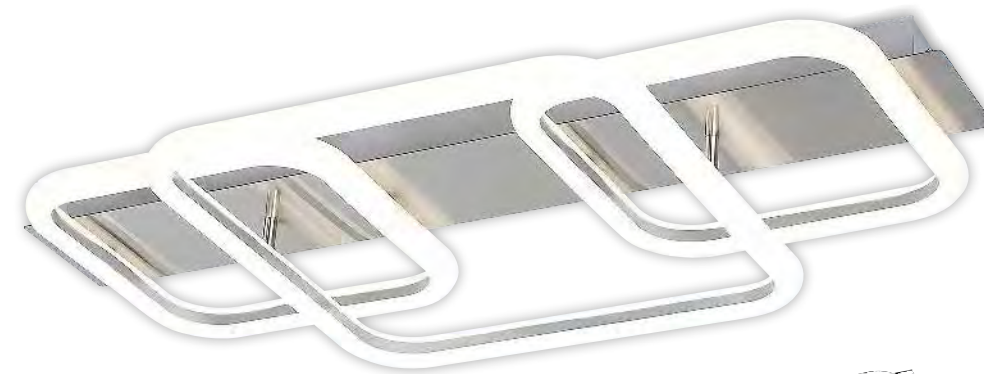

THABITA

5 YEARS GUARANTEE LED built-in G A+ G NEW

6867

6869

6868

FANDRAL

5 YEARS GUARANTEE LED built-in NATURAL White F A+ G NEW

6996

6997

6867 (MP)

LED / 35W
(2500lm, 4000K) incl.
IP20
satin chrome/white

5 998250 368672

6868 (MP)

LED / 38W
(2250lm, 4000K) incl.
IP20
matte black/white

5 998250 368689

6869 (MP)

LED / 54W
(4200lm, 3000K-6500K) incl.
IP20 • 566
satin chrome/white

5 998250 368696

6996 (MP)

LED / 33W
(2870lm, 4000K) incl.
IP20
satin chrome/white

5 998250 369969

6997 (MP)

LED / 42W
(3800lm, 4000K) incl.
IP20
satin chrome/white