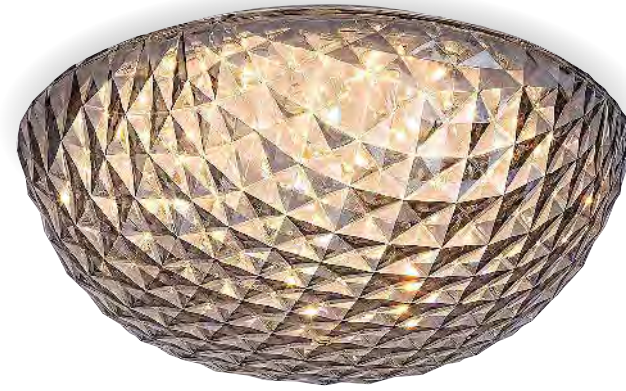

LED / 50W
 (3150lm, 4000K) incl.
 IP20
 brushed aluminium/white

5 998250 322292

2230 **MA**

LED / 75W
 (4730lm, 4000K) incl.
 IP20
 brushed aluminium/white

5 998250 322308

IS18, IS19

JILLIAN

CORALIA