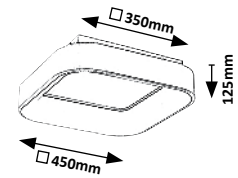

5 998250 333175

3316, 3317

3926, 3928

ADELINE

5 YEARS GUARANTEE
 LED built-in
G A ↑ G
 OTHERS / BEST MATCH
 66-67.

3926

3928

NATURAL White