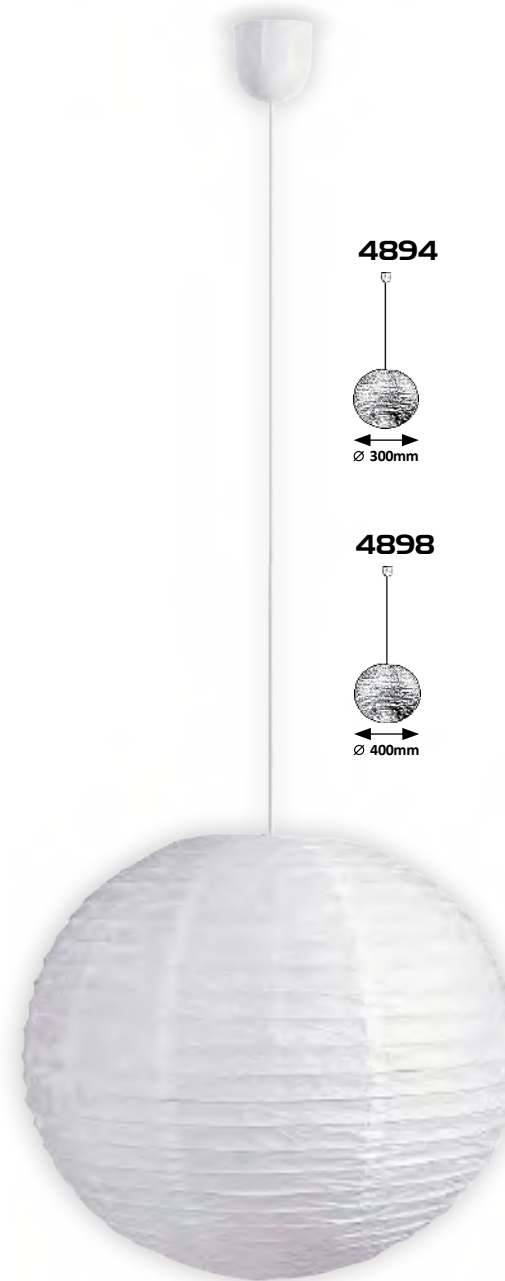

RICE

OTHERS / BEST MATCH 442.

4894 M PA

⊗ white

4898 M PA

⊗ white