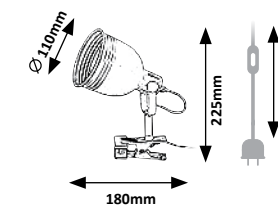

3092 (M)

E14 / 1x max. 25W
IP20 • black/white

5 998250 330921

3093 (M)

E14 / 1x max. 25W
IP20 • beige/white

5 998250 330938