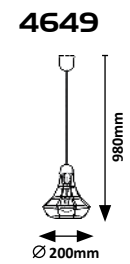

RAMSEY

OTHERS / BEST MATCH 481.