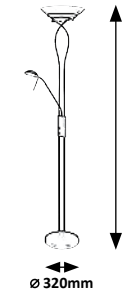

BETA

GAMMA TREND

GAMMA

4075

R7s
1x max. 230W

G9
1x max. 40W

4076

R7s
1x max. 230W

G9
1x max. 40W

4554

E27
2x max. 15W

G9
1x max. 40W

4555

E27
2x max. 15W

G9
1x max. 40W

4077

R7s
1x max. 230W

G9
1x max. 40W

4078

R7s
1x max. 230W

G9
1x max. 40W

4075 MG

☑ 230W (4600lm, 2700K) + 28W (370lm, 2700K) incl.
R7s / 1x max. 230W + G9 / 1x max. 40W
IP20 • [ ] • [ ] 19004 • satin chrome

5 998250 340753

4076 MG

☑ 230W (4600lm, 2700K) + 28W (370lm, 2700K) incl.
R7s / 1x max. 230W + G9 / 1x max. 40W
IP20 • [ ] • [ ] 19004 • bronze

5 998250 340760

4554 MG

☑ E27 / 2x max. 15W + G9 / 1x max. 40W
IP20 • [ ] • [ ] 19002 • [ ] 19003
matte black/white

5 998250 345543

4555 MG

☑ E27 / 2x max. 15W + G9 / 1x max. 40W
IP20 • [ ] • [ ] 19002 • [ ] 19003
antique white/white

5 998250 345550

4077 MG

☑ 230W (4600lm, 2700K) + 28W (370lm, 2700K) incl.
R7s / 1x max. 230W + G9 / 1x max. 40W
IP20 • [ ] • [ ] 19002 • [ ] 19003
satin chrome/white

5 998250 340774

4078 MG

☑ 230W (4600lm, 2700K) + 28W (370lm, 2700K) incl.
R7s / 1x max. 230W + G9 / 1x max. 40W
IP20 • [ ] • [ ] 19002 • [ ] 19003
bronze/white

5 998250 340784