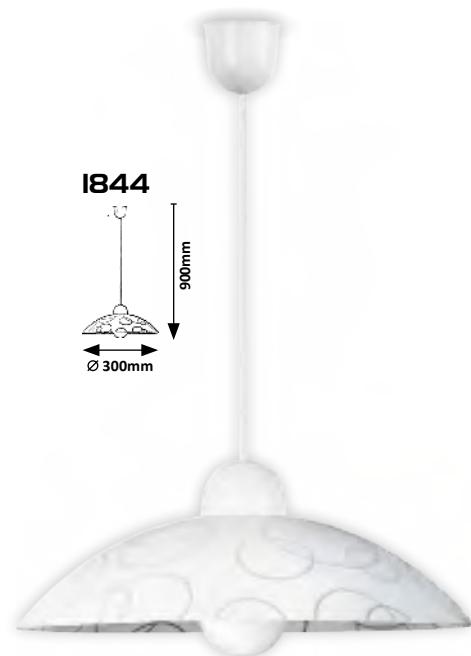

IRIS

ADA

SCROLL

BLOOMY

5 YEARS GUARANTEE

5 YEARS GUARANTEE

5 YEARS GUARANTEE

5 YEARS GUARANTEE