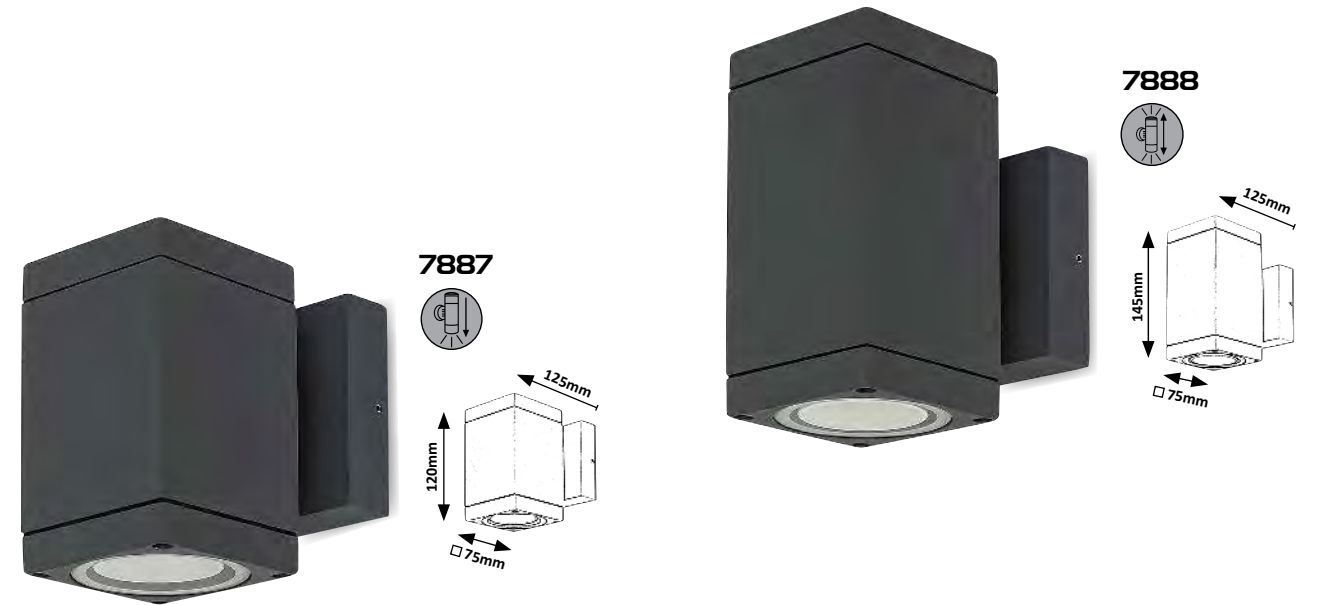

SOLIN

7396 **MP**
☒ G9 / 1x max. 42W
IP54
matte black

5 998250 373966

7397 **MP**
☒ G9 / 1x max. 42W
IP54
matte white

5 998250 373973

BUFFALO

MANDAL

7887 **MG**
☒ GU10 / 1x max. 35W
IP54
anthracite/transparent

5 998250 378879

7888 **MG**
☒ GU10 / 2x max. 35W
IP54
anthracite/transparent

5 998250 378886

7959 **MG**
☒ GU10 / 1x max. 35W
IP54
matte black/transparent

5 998250 379593

7960 **MG**
☒ GU10 / 1x max. 35W
IP54
matte white/transparent

5 998250 379609