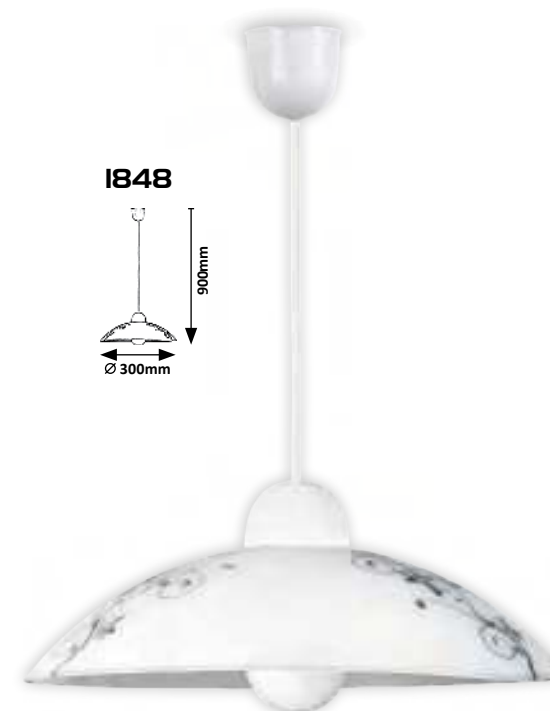

IRIS

ADA

SCROLL

BLOOMY

5 YEARS GUARANTEE

5 YEARS GUARANTEE

5 YEARS GUARANTEE

5 YEARS GUARANTEE