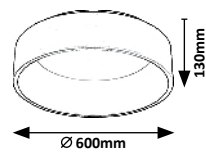

3926, 3928

ADELINE

5 YEARS GUARANTEE
LED built-in
G A ↑ G
OTHERS / BEST MATCH
66-67.

3926

3928

NATURAL White

2507

2508

2507 **M P**

LED / 26W
(1500lm, 4000K) incl.
IP20
matte white

2508 **M P**

LED / 36W
(2100lm, 4000K) incl.
IP20
matte white

5 998250 325088

3926 **M A**

LED / 28W
(1800lm, 3000K-6000K) incl.
IP20 • 532
grey/white

5 998250 339269

3928 **M A**

LED / 24W
(1500lm, 3000K-6000K) incl.
IP20 • 532
grey/white

5 998250 339283