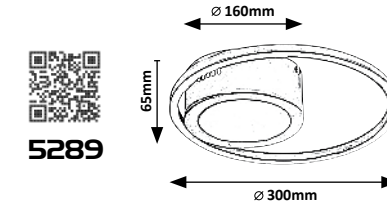

SIRIUS

5289