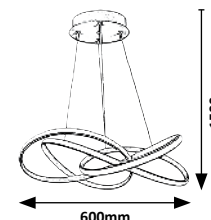

5770 (M) (P)

LED / 38W
(2500lm, 3000K) incl.
IP20
chrome

5 998250 357706

5771 (M) (P)

LED / 50W
(3400lm, 3000K) incl.
IP20
chrome

5 998250 357713

5772 (M) (P)

LED / 11W
(700lm, 3000K) incl.
IP20
chrome

5 998250 357720

5692 (M) (P)

LED / 40W
(2700lm, 3000K) incl.
IP20
brown

5 998250 356921

5693 (M) (P)

LED / 50W
(3400lm, 3000K) incl.
IP20
brown

5 998250 356938

5694 (M) (P)

LED / 11W
(700lm, 3000K) incl.
IP20
brown

5 998250 356945