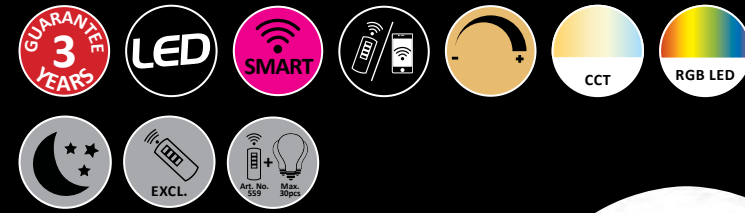

1978, 1979, 1980

559

559

Art. No. 559

Max. 30pcs

1513

559 P

2xAAA 1,5V incl.
5-7m

5 998250 305592

1513 MG

E27 / A60 / LED / 6W
(700lm, 2700K-6500K) incl.
IP20 • 25.000h

5 998250 315133

1978

1979

1980

1978, 1979, 1980

1980 MP

E14 / C37 / LED / 5W
(480lm, 3000K-6500K) incl.
IP20 • 25.000h • 559

5 998250 319803