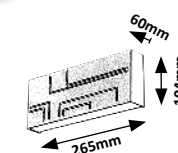

CARDIFF

8794

NESNA

7951

7952

BALTIMORE

8730

8731

MARIBOR

8873

8874

8794 (M) (P)

LED / 11W
(1200lm, 4000K) incl.
IP65
anthracite

5 998250 387949

8730 (M) (P)

E27 / 1x max. 25W
IP54
matte black

5 998250 387307

8731 (M) (P)

E27 / 1x max. 25W
IP44
2-8 m, 90°
matte black

5 998250 387314

7951 (M) (G)

LED / 6W
(386lm, 3000K) incl.
IP54 • 19626
anthracite/opal glass

5 998250 379517

7952 (M) (G)

LED / 12W
(528lm, 3000K) incl.
IP54 • 19630
anthracite/opal glass

8873 (M) (P)

LED / 12W
(780lm, 4000K) incl.
IP65
black

5 998250 388731

8874 (M) (P)

LED / 12W
(780lm, 4000K) incl.
IP65
white

5 998250 388748