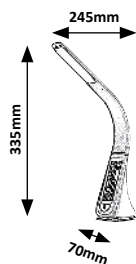

LIONEL

3516

3517

3516

(P)

LED / 5W
(260lm, 5000K) incl.
IP20 • 5V/1A (DC) incl. • white

5 998250 335162

3517

(P)

LED / 5W
(260lm, 5000K) incl.
IP20 • 5V/1A (DC) incl. • black

5 998250 335179

OSIAS

6979

6980

6979

(P)

LED / 9W
(400lm, 2700K-6500K) incl.
IP20 • white

5 998250 369792

6980

(P)

LED / 9W
(400lm, 2700K-6500K) incl.
IP20 • black

5 998250 369808

One button = Three functions
Egy gomb = három funkció • Ein Boden = Drei Funktionen

Quick Touch = ON/OFF
Rövid Érintés = Be-/kikapcsolás • Schnelle Berührung = Ein/Aus

Quick Touch = Colour Temperature Changing
Rövid érintés = Színhőmérséklet változtatás • Schnelle Berührung = Änderung der Farbtemperatur

Long Touch = Dimming
Hosszú érintés = Fényerő szabályozás • Lange Berührung = Dimmen