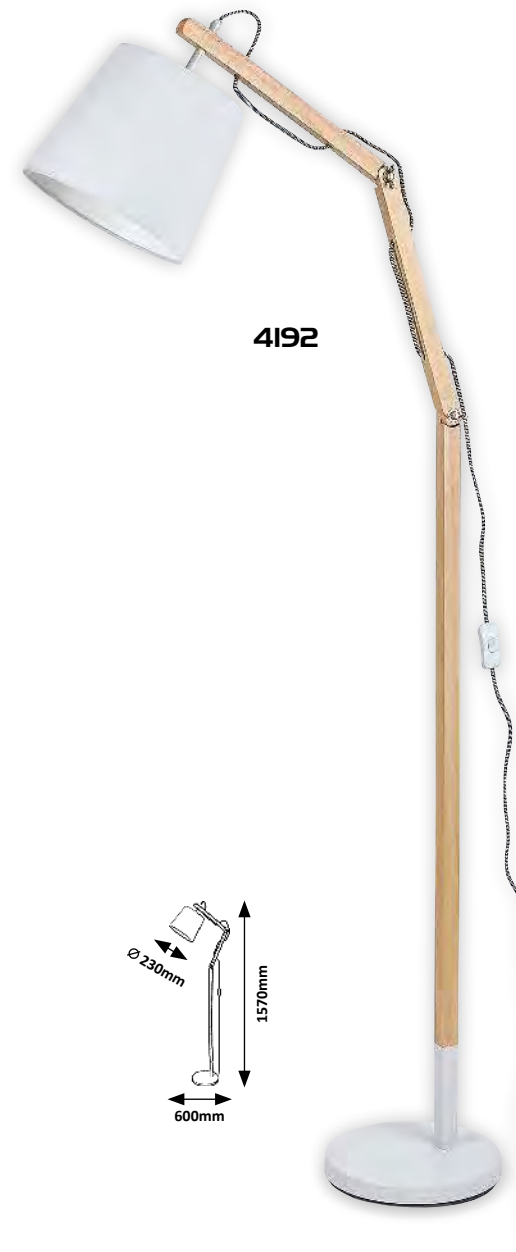

THOMAS

WOOD TEXTILE CABLE