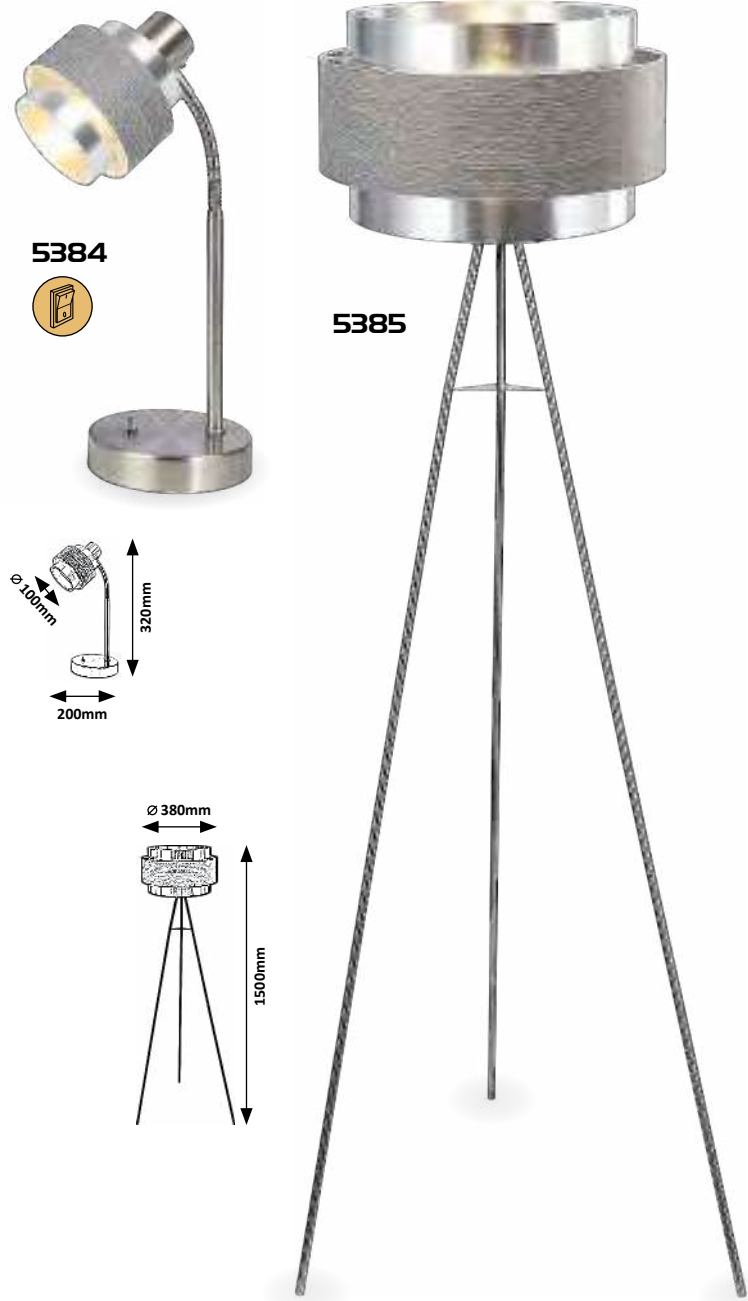

BASIL

OTHERS / BEST MATCH 290-291.