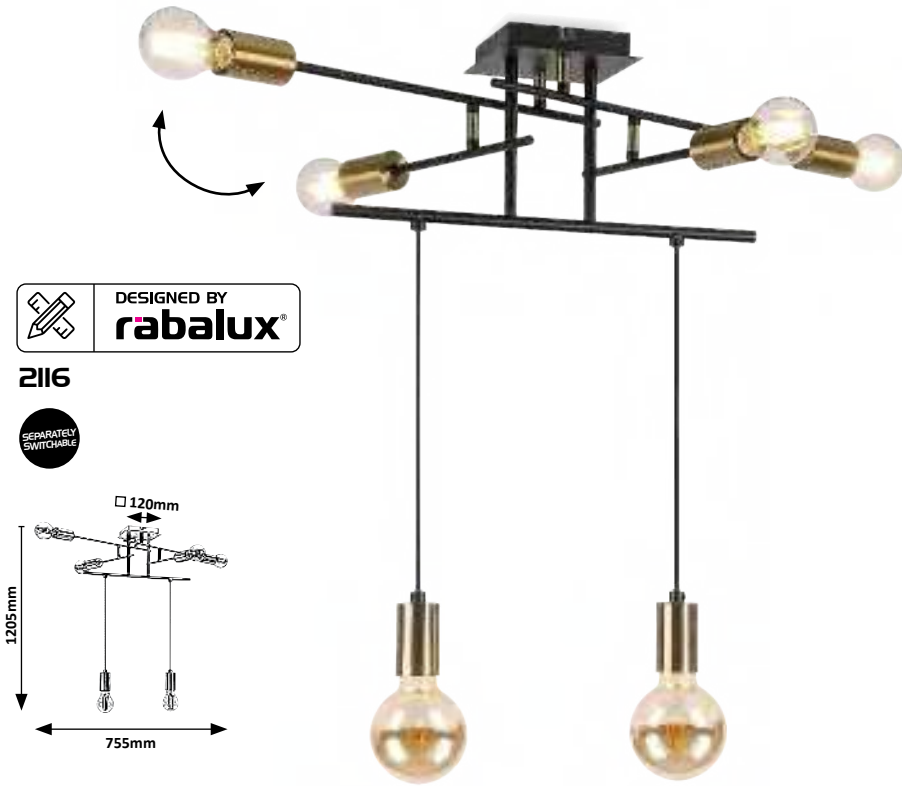

2102
 230mm
 370mm

2103
 500mm
 600mm

2104
 650mm
 Ø 560mm

DESIGNED BY **rabalux**
2116
 SEPARATELY SWITCHABLE
 120mm
 1205mm
 755mm

2102 (M)
 E27 / 2x max. 15W
 IP20
 black/gold

2103 (M)
 E27 / 6x max. 15W
 IP20
 black/gold