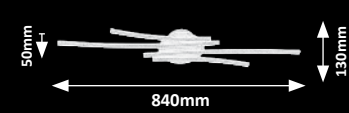

LED / 24W
(1920lm, 4000K) incl.
IP20
chrome

2504 (M) (P)

LED / 21W
(1500lm, 4000K) incl.
IP20
chrome

MEREDITH

2478

2479

2481

2478 (M) (P)