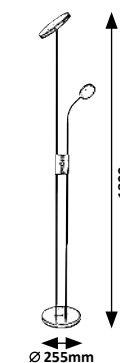

OPHUS

3239

LED 18,5W

LED 4,5W

3240

LED 18,5W

LED 4,5W

3239 **MG**