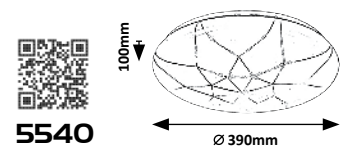

5540

RODION

DAMIEN

3509 M A

LED / 24W
(1800lm, 2700K-6500K) incl.
IP20 • 19770 • 536
white

5540 M P

LED / 24W
(1920lm, 3000K-6500K) incl.
IP20 • 19757 • 522
white

MURRY

4682 M A

LED / 18W
(1350lm, 3000K-6000K) incl.
IP20 • 19938 • 545
white

4541 M P

LED / 24W
(1440lm, 3000K-6000K) incl.
IP20 • 19717 • 535
white

4682

4541