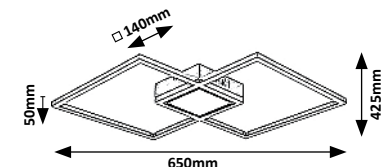

LED / 42W
(3800lm, 4000K) incl.
IP20
satin chrome/white

SIRIUS

5285

5286

5287

5288

5285 (M) (P)

LED / 30W
(1900lm, 4000K) incl.
IP20
chrome/white