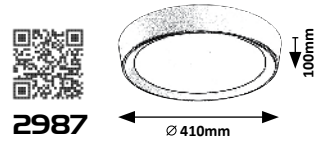

2987

MOKKA

2987

FOSTER

3283

3283

2987 (M A)

LED / 24W
(2000lm, 3000K-6000K) incl.
IP20 • 19642 • 519
brown/white

5 998250 329871

3283 (M P)

LED / 28W
(1300lm, 2700K-5000K) incl.
IP20 • 543 • 1-5m, 120°
black/white

5 998250 332833

CEILO

3082

3083

3082 (M P)

LED / 38W
(3200lm, 3000K-6500K) incl.
IP20 • 502
black/white

3083 (M P)

LED / 38W
(3200lm, 3000K-6500K) incl.
IP20 • 502
white

5 998250 330839

3082, 3083