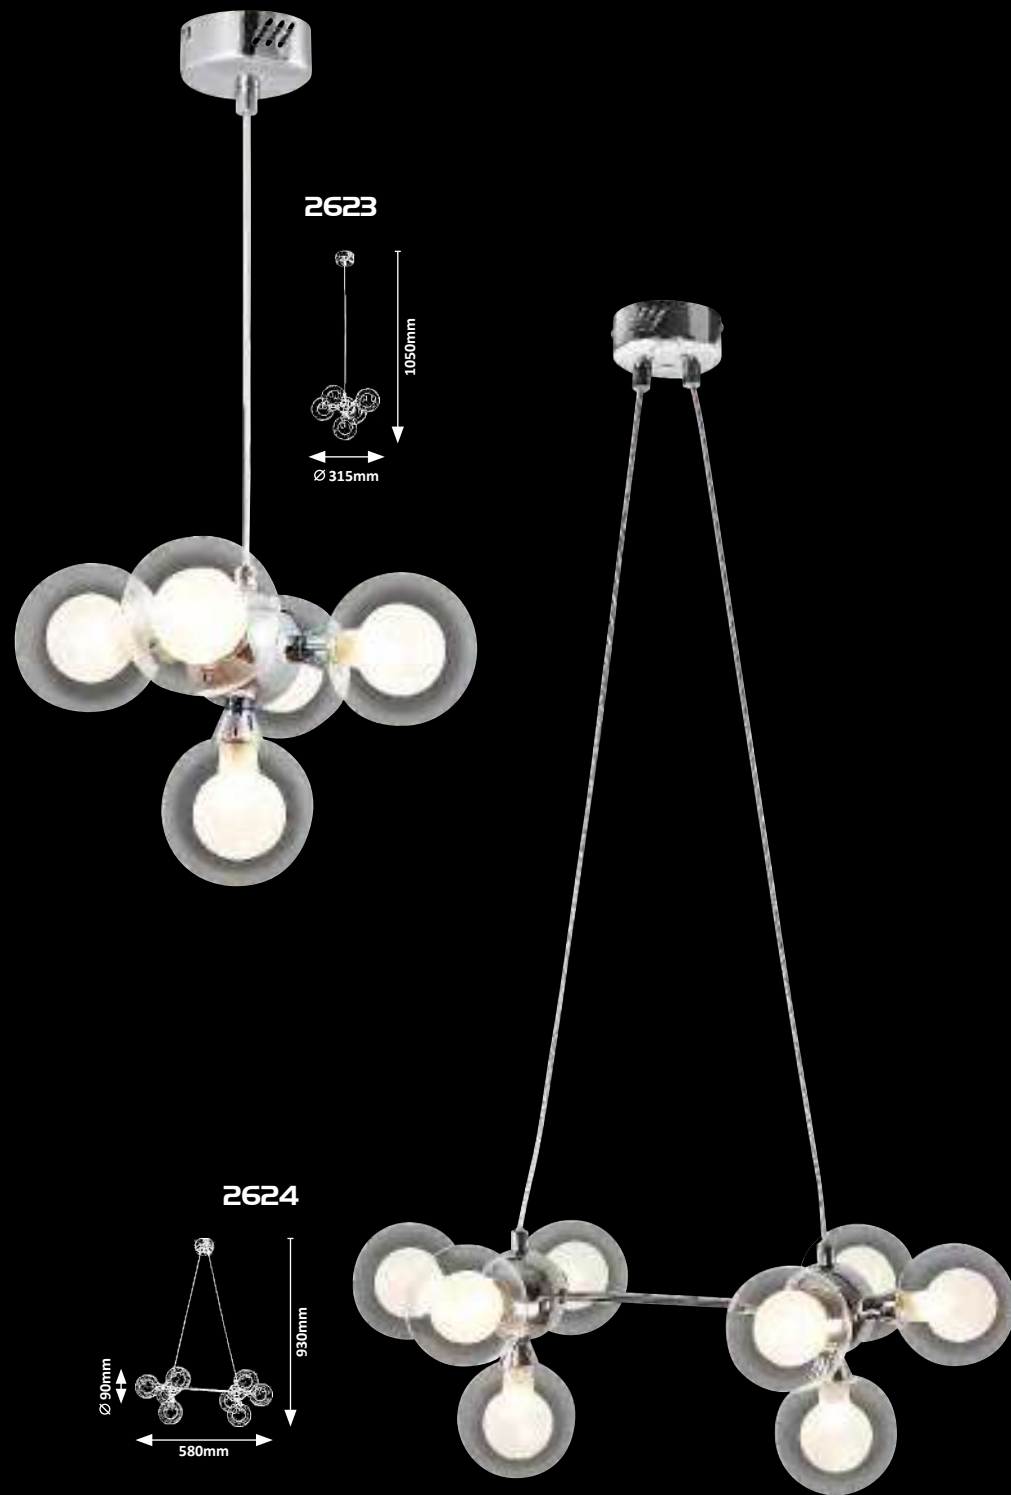

2220 (M) (P)

LED / 19,2W
(1550lm, 3000K) incl.
IP20
chrome/white

5 998250 322209

BRIELLA

RHEIA

WATERFALL

WARM White

5 YEARS WARRANTY
LED built-in
WARM White
G A G