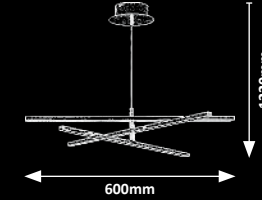

MEREDITH

2478

2479

2481

2478 (M) (P)

LED / 20W
(1440lm, 4000K) incl.
IP20
chrome/white

5 998250 324784

2479 (M) (P)

LED / 18W
(1440lm, 4000K) incl.
IP20
chrome/white

5 998250 324791

2481 (M) (P)

LED / 19,2W
(1550lm, 4000K) incl.
IP20
chrome/white

5 998250 324814

MEREDITH

2480

ULLA

2220

2480 (M) (P)

LED / 18W
(1500lm, 4000K) incl.
IP20
chrome/white

5 998250 324807

2220 (M) (P)

LED / 19,2W
(1550lm, 3000K) incl.
IP20
chrome/white

5 998250 322209