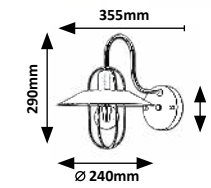

NESRIN

3518

3519

3520

3518 **M**

☒ E27 / 1x max. 40W
IP20
gold/beige

5 998250 335186

3519 **M**

☒ E27 / 1x max. 40W
IP20
gold/beige

5 998250 335193

3520 **M**

☒ E27 / 3x max. 40W
IP20
gold/beige

5 998250 335209