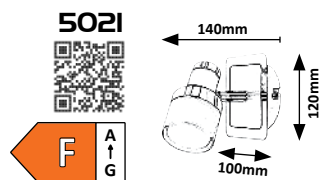

HAROLD

STEVE

5021 (M) (P)

LED / 5W
(400lm, 4000K) incl.
IP44
chrome/black/opal glass

5 998250 350219

5022 (M) (P)

LED / 10W
(800lm, 4000K) incl.
IP44
chrome/black/opal glass

5 998250 350226

5023 (M) (P)

LED / 15W
(1200lm, 4000K) incl.
IP44
chrome/black/opal glass

5 998250 350233

5024 (M) (P)

LED / 20W
(1600lm, 4000K) incl.
IP44
chrome/black/opal glass

5 998250 350240

5497 (M)

LED / 4,5W (430lm, 4000K) incl.
GU10 / 1x max. 15W
IP44 • 19601
chrome/white

5 998250 354972

5498 (M)

LED / 9W (860lm, 4000K) incl.
GU10 / 2x max. 15W
IP44 • 19601
chrome/white

5 998250 354989

5499 (M)

LED / 13,5W (1290lm, 4000K) incl.
GU10 / 3x max. 15W
IP44 • 19601
chrome/white

5 998250 354996

5500 (M)

LED / 18W (1720lm, 4000K) incl.
GU10 / 4x max. 15W
IP44 • 19601
chrome/white

5 998250 355009