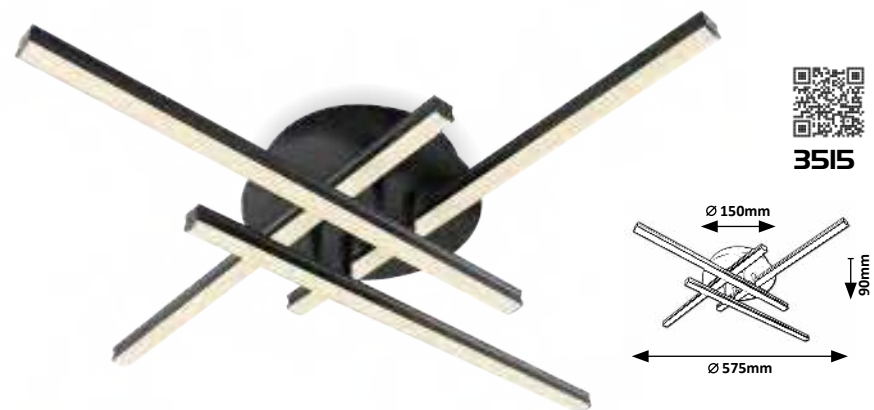

5990 (M) (P)
 LED / 36W
 (2265lm, 3000K) incl.
 IP20
 gold

ANAIS

5469 (M) (P)
 LED / 4,8W
 (200lm, 4000K) incl.
 IP20 • silver

5470 (M) (P)
 LED / 4,8W
 (200lm, 4000K) incl.
 IP20 • gold

SVETLANA

3513 (M) (P)