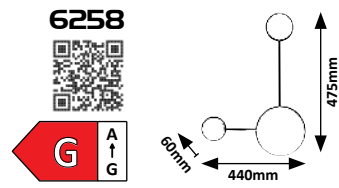

AMADEO

SOLOMON

6258 (M) (P)
LED / 7W
(500lm, 4000K) incl.
IP20
black

6259 (M) (P)
LED / 10,5W
(750lm, 4000K) incl.
IP20
black

6260 (M) (P)
LED / 21W
(1500lm, 4000K) incl.
IP20
black

6355 (M) (A)
LED / 30W
(2400lm, 4000K) incl.
IP20
matte black