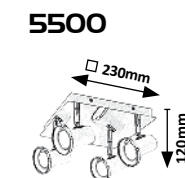

HAROLD

STEVE

5021 (M) (P)

LED / 5W
(400lm, 4000K) incl.
IP44
chrome/black/opal glass

5 998250 350219

5022 (M) (P)

LED / 10W
(800lm, 4000K) incl.
IP44
chrome/black/opal glass

5 998250 350226

5023 (M) (P)

LED / 15W
(1200lm, 4000K) incl.
IP44
chrome/black/opal glass

5 998250 350233

5024 (M) (P)

LED / 20W
(1600lm, 4000K) incl.
IP44
chrome/black/opal glass

5 998250 350240

5497 (M)

LED / 4,5W (430lm, 4000K) incl.
GU10 / 1x max. 15W
IP44 • 19601
chrome/white

5 998250 354972

5498 (M)

LED / 9W (860lm, 4000K) incl.
GU10 / 2x max. 15W
IP44 • 19601
chrome/white

5 998250 354989

5499 (M)

LED / 13,5W (1290lm, 4000K) incl.
GU10 / 3x max. 15W
IP44 • 19601
chrome/white

5 998250 354996

5500 (M)

LED / 18W (1720lm, 4000K) incl.
GU10 / 4x max. 15W
IP44 • 19601
chrome/white

5 998250 355009