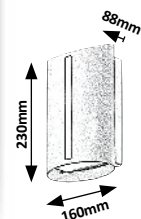

CARDIFF

8794

NESNA

7951

7952

BALTIMORE

8730

8731

MARIBOR

8873

8874

8794 (M) (P)

LED / 11W
(1200lm, 4000K) incl.
IP65
anthracite

5 998250 387949

8730 (M) (P)

E27 / 1x max. 25W
IP54
matte black

5 998250 387307

8731 (M) (P)

E27 / 1x max. 25W
IP44
2-8 m, 90°
matte black

5 998250 387314

7951 (M) (G)

LED / 6W
(386lm, 3000K) incl.
IP54 • 19626
anthracite/opal glass

5 998250 379517

7952 (M) (G)

LED / 12W
(528lm, 3000K) incl.
IP54 • 19630
anthracite/opal glass

8873 (M) (P)

LED / 12W
(780lm, 4000K) incl.
IP65
black

5 998250 388731

8874 (M) (P)

LED / 12W
(780lm, 4000K) incl.
IP65
white

5 998250 388748