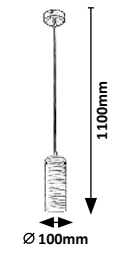

AUREL

OTHERS / BEST MATCH 305.

6337