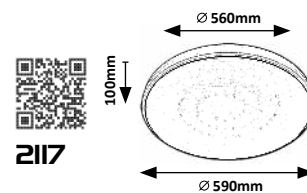

2117, 2118

1428 (M) (P)
LED / 72W
(5040lm, 3000K-6500K) incl.
IP20 • 19745 • 508
white/ silver

2117 (M) (P)
LED / 40W
(3300lm, 3000-6000K) incl.
IP20 • 19528 • 538
white/chrome

2118 (M) (P)
LED / 60W
(4800lm, 3000-6000K) incl.
IP20 • 19529 • 538
white/chrome

NOLAN

BRUCE

LINDEN

3478 (M) (P)
LED / 50W
(4500lm, 3000-6500K) incl.
IP20 • 19948 • 502
chrome/white

3479 (M) (P)
LED / 72W
(5800lm, 3000-6500K) incl.
IP20 • 19949 • 502
chrome/white

3478, 3479