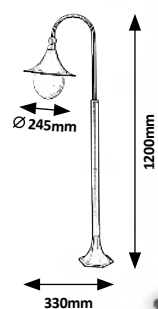

KONSTANZ

8245

8247

8248

8246

8245 **M P**

☒ E27 / 1x max. 100W
IP44 • 19609
black/transparent

5 998250 382456

8246 **M P**

☒ E27 / 1x max. 100W
IP44 • 19609
black/transparent

5 998250 382463

8247 **M P**

☒ E27 / 1x max. 100W
IP44 • 19609
black/transparent

5 998250 382470

8248 **M P**

☒ E27 / 3x max. 100W
IP44 • 19609
black/transparent

VIGO

8686

8687

8686 **M G**

☒ E27 / 1x max. 60W
IP44 • 19446
matte black/white/
transparent

5 998250 386867

8687 **M G**

☒ E27 / 1x max. 60W
IP44 • 19446
matte black/white/
transparent

5 998250 386874

PAVIA

8069

8070

8069 **M G**

☒ E27 / 1x max. 60W
IP44 • 19527
matte black/transparent

5 998250 380698

8070 **M G**

☒ E27 / 1x max. 60W
IP44 • 19527
matte black/transparent

5 998250 380704