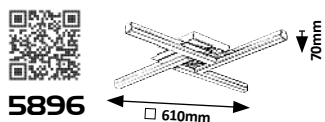

ANTONIA

5895 (M) (P)

LED / 24W
(2360lm, 4000K) incl.
IP44
chrome/white

5896 (M) (P)

LED / 24W
(2200lm, 4000K) incl.
IP44
chrome/white

EVAN

2166 (M) (P)

LED / 12W
(1300lm, 4000K) incl.
IP44
matte black/white

2167 (M) (P)

LED / 18W
(1850lm, 4000K) incl.
IP44
matte black/white

2168 (M) (P)

LED / 18W
(1750lm, 4000K) incl.
IP44
matte black/white