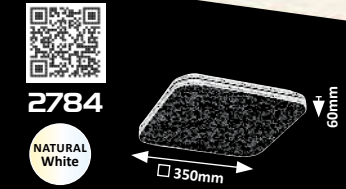

OSCAR

- **2763** (M) (P) LED / 18W (1350lm, 4000K) incl. IP20 • 19707 white/walnut
- **2764** (M) (P) LED / 18W (1350lm, 4000K) incl. IP20 • 19708 white/walnut
- **3409** (M) (A) LED / 36W (2700lm, 4000K) incl. IP20 • 19610 white/chrome
- **3410** (M) (A) LED / 36W (2520lm, 4000K) incl. IP20 • 19862 white/chrome
- **3411** (M) (A) LED / 36W (2700lm, 4000K) incl. IP20 • 19612 white/chrome

- **2783** (M) (P) LED / 18W (1350lm, 4000K) incl. IP20 • 19709 white/chrome
- **2784** (M) (P) LED / 18W (1350lm, 4000K) incl. IP20 • 19710 white/chrome
- **3345** (M) (P) LED / 18W (1350lm, 3000K) incl. IP20 • 19818 white/walnut
- **3346** (M) (P) LED / 18W (1350lm, 3000K) incl. IP20 • 19819 white/walnut
- **3347** (M) (P) LED / 18W (1350lm, 4000K) incl. IP20 • 19820 white/chrome
- **3348** (M) (P) LED / 18W (1350lm, 4000K) incl. IP20 • 19821 white/chrome