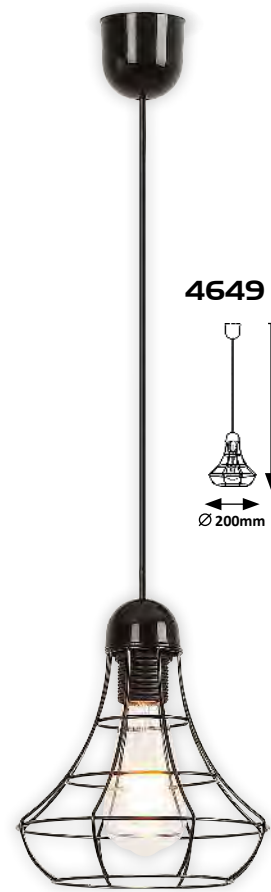

RAMSEY

OTHERS / BEST MATCH 481.