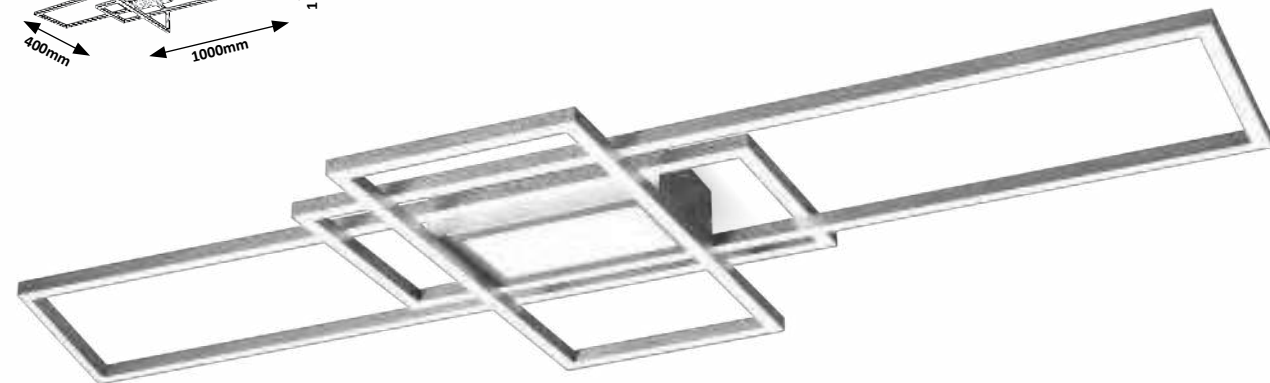

THABITA

5 YEARS GUARANTEE LED built-in G A+ G NEW

6867

6869