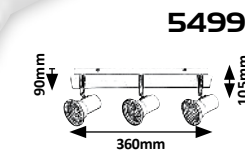

STEVE

5021 (M) (P)

LED / 5W
(400lm, 4000K) incl.
IP44
chrome/black/opal glass

5 998250 350219

5022 (M) (P)

LED / 10W
(800lm, 4000K) incl.
IP44
chrome/black/opal glass

5 998250 350226

5023 (M) (P)

LED / 15W
(1200lm, 4000K) incl.
IP44
chrome/black/opal glass

5 998250 350233

5024 (M) (P)

LED / 20W
(1600lm, 4000K) incl.
IP44
chrome/black/opal glass

5 998250 350240

5497 (M)

LED / 4,5W (430lm, 4000K) incl.
GU10 / 1x max. 15W
IP44 • 19601
chrome/white

5 998250 354972

5498 (M)

LED / 9W (860lm, 4000K) incl.
GU10 / 2x max. 15W
IP44 • 19601
chrome/white

5 998250 354989

5499 (M)

LED / 13,5W (1290lm, 4000K) incl.
GU10 / 3x max. 15W
IP44 • 19601
chrome/white

5 998250 354996

5500 (M)

LED / 18W (1720lm, 4000K) incl.
GU10 / 4x max. 15W
IP44 • 19601
chrome/white

5 998250 355009