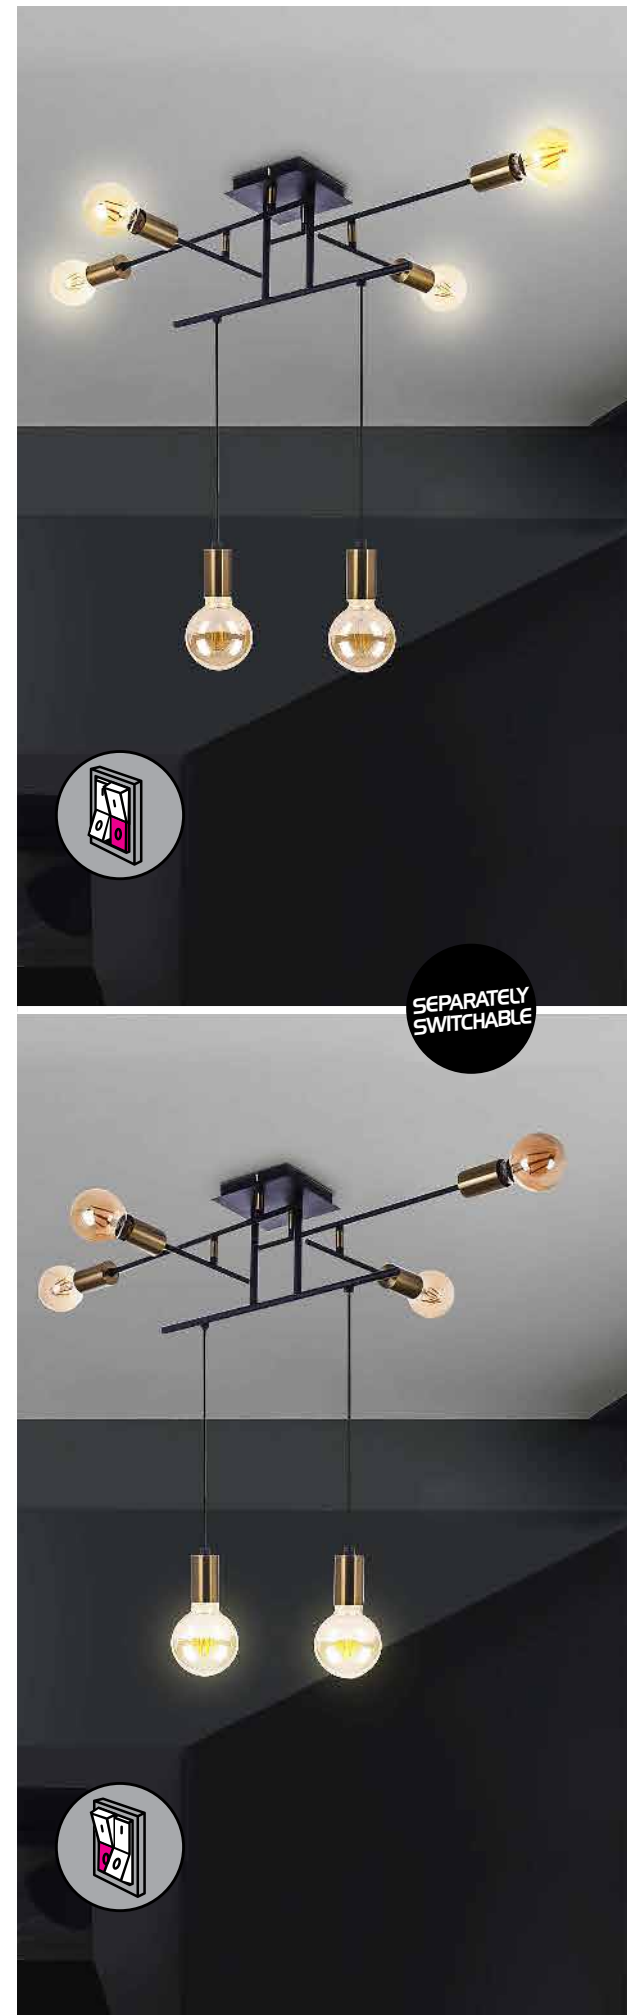

LANNY

2102 (M)
E27 / 2x max. 15W
IP20
black/gold

5 998250 321035

5 998250 321042

5 998250 321165

LANNY

5 998250 345604

5 998250 345611