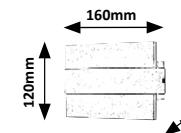

KAUNAS

- **7017** (M)
  ☒ G9 / 1x max. 10W
  IP20
  matte black
- **7018** (M)
  ☒ G9 / 1x max. 10W
  IP20
  matte white
- **7019** (M)
  ☒ G9 / 1x max. 10W
  IP20
  brushed aluminium
- **7020** (M)
  ☒ G9 / 1x max. 10W
  IP20
  matte black
- **7021** (M)
  ☒ G9 / 1x max. 10W
  IP20
  matte white
- **7022** (M)
  ☒ G9 / 1x max. 10W
  IP20
  brushed aluminium

KAUNAS

NEVILLE

I439

- **7023** (M)
  ☒ G9 / 1x max. 10W
  IP20
  matte black
- **7024** (M)
  ☒ G9 / 1x max. 10W
  IP20
  matte white
- **7025** (M)
  ☒ G9 / 1x max. 10W
  IP20
  brushed aluminium
- **I439** (M)
  ☒ LED / 4W
  (190lm, 3000K) incl.
  IP20
  matte white
- **I440** (M)
  ☒ LED / 4W
  (180lm, 3000K) incl.
  IP20
  brushed aluminium

7017, 7018, 7019