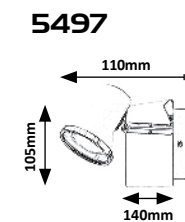

STEVE

5021 (M) (P)

LED / 5W
(400lm, 4000K) incl.
IP44
chrome/black/opal glass

5 998250 350219

5022 (M) (P)

LED / 10W
(800lm, 4000K) incl.
IP44
chrome/black/opal glass

5 998250 350226

5023 (M) (P)

LED / 15W
(1200lm, 4000K) incl.
IP44
chrome/black/opal glass

5 998250 350233

5024 (M) (P)

LED / 20W
(1600lm, 4000K) incl.
IP44
chrome/black/opal glass

5 998250 350240

5497 (M)

LED / 4,5W (430lm, 4000K) incl.
GU10 / 1x max. 15W
IP44 • 19601
chrome/white

5 998250 354972

5498 (M)

LED / 9W (860lm, 4000K) incl.
GU10 / 2x max. 15W
IP44 • 19601
chrome/white

5 998250 354989

5499 (M)

LED / 13,5W (1290lm, 4000K) incl.
GU10 / 3x max. 15W
IP44 • 19601
chrome/white

5 998250 354996

5500 (M)

LED / 18W (1720lm, 4000K) incl.
GU10 / 4x max. 15W
IP44 • 19601
chrome/white

5 998250 355009