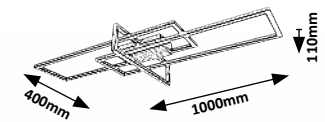

THABITA

5 YEARS GUARANTEE LED built-in G A+ G NEW

6867