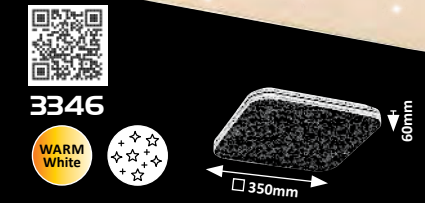

OSCAR

- **2763** (M) (P) LED / 18W (1350lm, 4000K) incl. IP20 • 19707 white/walnut
- **2764** (M) (P) LED / 18W (1350lm, 4000K) incl. IP20 • 19708 white/walnut
- **3409** (M) (A) LED / 36W (2700lm, 4000K) incl. IP20 • 19610 white/chrome
- **3410** (M) (A) LED / 36W (2520lm, 4000K) incl. IP20 • 19862 white/chrome
- **3411** (M) (A) LED / 36W (2700lm, 4000K) incl. IP20 • 19612 white/chrome

- **2783** (M) (P) LED / 18W (1350lm, 4000K) incl. IP20 • 19709 white/chrome
- **2784** (M) (P) LED / 18W (1350lm, 4000K) incl. IP20 • 19710 white/chrome
- **3345** (M) (P) LED / 18W (1350lm, 3000K) incl. IP20 • 19818 white/walnut
- **3346** (M) (P) LED / 18W (1350lm, 3000K) incl. IP20 • 19819 white/walnut
- **3347** (M) (P) LED / 18W (1350lm, 4000K) incl. IP20 • 19820 white/chrome
- **3348** (M) (P) LED / 18W (1350lm, 4000K) incl. IP20 • 19821 white/chrome