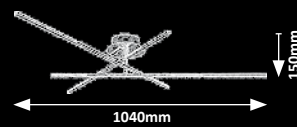

LED / 24W
(1920lm, 4000K) incl.
IP20
chrome

2504 (M) (P)

LED / 21W
(1500lm, 4000K) incl.
IP20
chrome

MEREDITH

2478

2479

2481

2478 (M) (P)