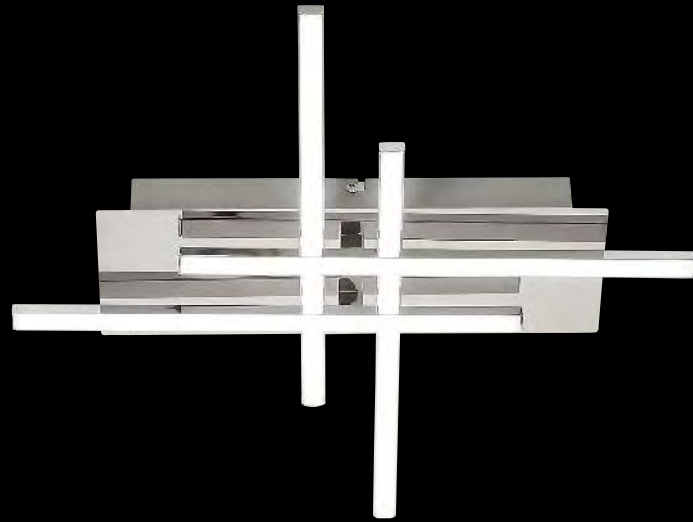

LED / 24W
(1920lm, 4000K) incl.
IP20
chrome

2504 (M) (P)

LED / 21W
(1500lm, 4000K) incl.
IP20
chrome

MEREDITH

2478

2479

2481

2478 (M) (P)