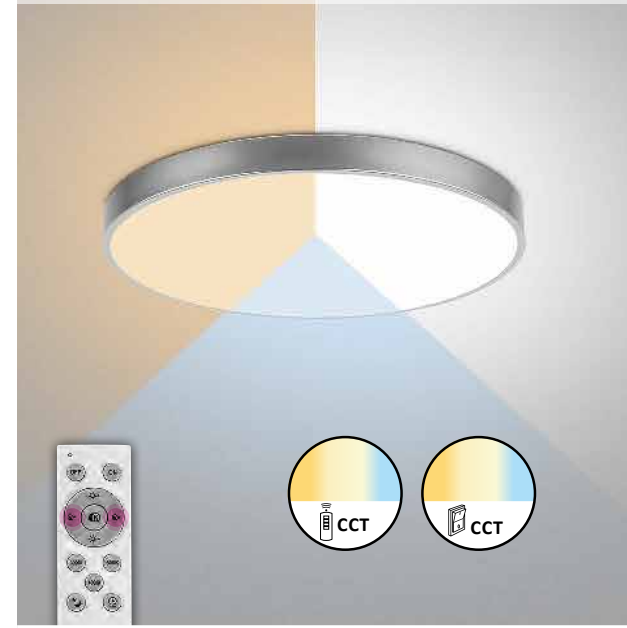

5 998250 333175

3316, 3317

3926, 3928

ADELINE

5 YEARS GUARANTEE
 LED built-in
G A ↑ G
 OTHERS / BEST MATCH
 66-67.

3926

3928

NATURAL White