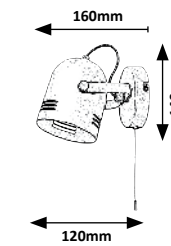

MINUET

TEXTILE CABLE
DESIGNED BY **rabalux**

7012

☒ E14 / 1x max. 15W
IP20 •
white/mint

5 998250 370125

☒ E14 / 2x max. 40W
IP20
multicolour

5 998250 370132

☒ E14 / 4x max. 40W
IP20
multicolour

5 998250 370156

☒ E14 / 1x max. 15W
IP20 •
white/mint

5 998250 370156

☒ E27 / 1x max. 40W
IP20
white/mint

5 998250 370163