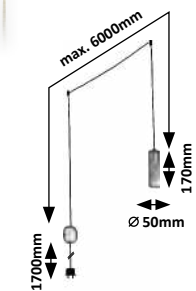

6559 (M) (A)

LED / 20W
(1250lm, 4000K) incl.
IP20
gold

5 998250 365596

6560 (M) (A)

LED / 4W
(248lm, 4000K) incl.
IP20 •
gold

5 998250 365602