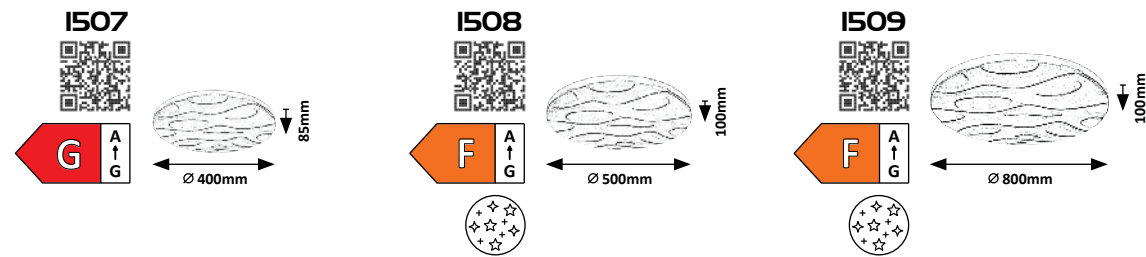

1507, 1508, 1509

MASON

ADON

ELDRICK

1507 (M) (P)
 LED / 24W
 (2000lm, 3000K-6500K) incl.
 IP20 • 19720 • 502
 white

1508 (M) (P)
 LED / 50W
 (4500lm, 3000K-6500K) incl.
 IP20 • 19721 • 502
 white

1509 (M) (P)
 LED / 80W
 (7200lm, 3000K-6500K) incl.
 IP20 • 19722 • 502
 white