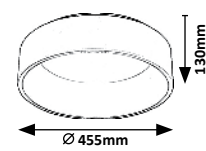

NATURAL White

2507