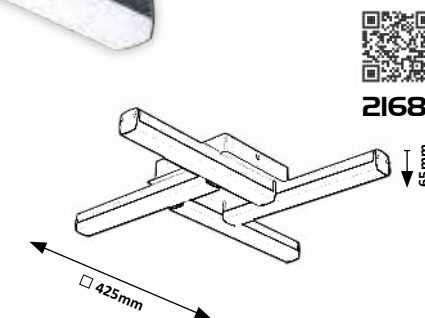

ANTONIA

5895 (M) (P)

LED / 24W
(2360lm, 4000K) incl.
IP44
chrome/white

5896 (M) (P)

LED / 24W
(2200lm, 4000K) incl.
IP44
chrome/white

EVAN

2166 (M) (P)

LED / 12W
(1300lm, 4000K) incl.
IP44
matte black/white

2167 (M) (P)

LED / 18W
(1850lm, 4000K) incl.
IP44
matte black/white

2168 (M) (P)

LED / 18W
(1750lm, 4000K) incl.
IP44
matte black/white