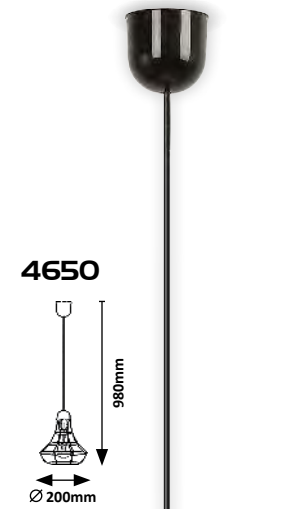

RAMSEY

OTHERS / BEST MATCH 481.