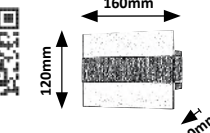

KAUNAS

- **7017** (M)
  ☒ G9 / 1x max. 10W
  IP20
  matte black
- **7018** (M)
  ☒ G9 / 1x max. 10W
  IP20
  matte white
- **7019** (M)
  ☒ G9 / 1x max. 10W
  IP20
  brushed aluminium
- **7020** (M)
  ☒ G9 / 1x max. 10W
  IP20
  matte black
- **7021** (M)
  ☒ G9 / 1x max. 10W
  IP20
  matte white
- **7022** (M)
  ☒ G9 / 1x max. 10W
  IP20
  brushed aluminium

KAUNAS

NEVILLE

I440

- **7023** (M)
  ☒ G9 / 1x max. 10W
  IP20
  matte black
- **7024** (M)
  ☒ G9 / 1x max. 10W
  IP20
  matte white
- **7025** (M)
  ☒ G9 / 1x max. 10W
  IP20
  brushed aluminium
- **I439** (M)
  ☒ LED / 4W
  (190lm, 3000K) incl.
  IP20
  matte white
- **I440** (M)
  ☒ LED / 4W
  (180lm, 3000K) incl.
  IP20
  brushed aluminium

7017, 7018, 7019