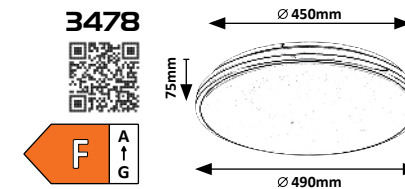

2117, 2118

1428 (M) (P)
LED / 72W
(5040lm, 3000K-6500K) incl.
IP20 • 19745 • 508
white/ silver

2117 (M) (P)
LED / 40W
(3300lm, 3000-6000K) incl.
IP20 • 19528 • 538
white/chrome

2118 (M) (P)
LED / 60W
(4800lm, 3000-6000K) incl.
IP20 • 19529 • 538
white/chrome

NOLAN

BRUCE

LINDEN

3478 (M) (P)
LED / 50W
(4500lm, 3000-6500K) incl.
IP20 • 19948 • 502
chrome/white

3479 (M) (P)
LED / 72W
(5800lm, 3000-6500K) incl.
IP20 • 19949 • 502
chrome/white

3478, 3479