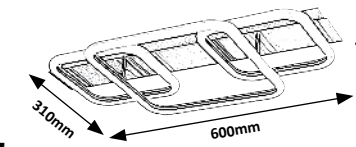

THABITA

5 YEARS GUARANTEE LED built-in G A+ G NEW

6867

6869

6868

FANDRAL

5 YEARS GUARANTEE LED built-in NATURAL White F A+ G NEW

6996

6997

6867 (MP)

LED / 35W
(2500lm, 4000K) incl.
IP20
satin chrome/white

5 998250 368672

6868 (MP)

LED / 38W
(2250lm, 4000K) incl.
IP20
matte black/white

5 998250 368689

6869 (MP)

LED / 54W
(4200lm, 3000K-6500K) incl.
IP20 • 566
satin chrome/white

5 998250 368696

6996 (MP)

LED / 33W
(2870lm, 4000K) incl.
IP20
satin chrome/white

5 998250 369969

6997 (MP)

LED / 42W
(3800lm, 4000K) incl.
IP20
satin chrome/white