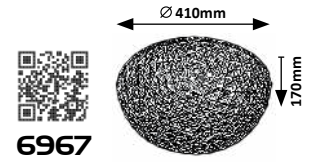

LED / 50W
 (3150lm, 4000K) incl.
 IP20
 brushed aluminium/white

5 998250 322292

2230 **MA**

LED / 75W
 (4730lm, 4000K) incl.
 IP20
 brushed aluminium/white

5 998250 322308

IS18, IS19

JILLIAN

CORALIA