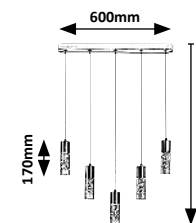

FLORESTA

6559

6560

6559 (M) (A)

LED / 20W
(1250lm, 4000K) incl.
IP20
gold

5 998250 365596

6560 (M) (A)

LED / 4W
(248lm, 4000K) incl.
IP20 •
gold

5 998250 365602