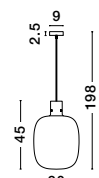

CINZIA - 9236630
Clear Glass
White Cord
Brass Gold Metal
LED E27 1x12 Watt 230 Volt
IP20 Bulb Excluded
D: 30 H: 45 H₂: 198 cm