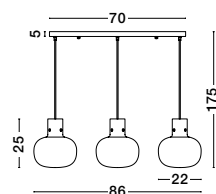

CINZIA - 9236620
Clear Glass
White Cord
Brass Gold Metal
LED E27 3x12 Watt 230 Volt
IP20 Bulb Excluded
L: 86 H: 25 H₂: 175 cm