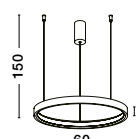

PERRINE - 9345618

Brushed Champagne Silver Aluminium & Acrylic
LED 42 Watt 230 Volt
1512Lm 3000K IP20
D: 60 H: 150 cm