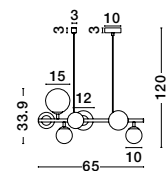

Black Fabric Shade
& Black Aluminium
LED E27 1x12 Watt 230 Volt
IP20 Bulb Excluded
D: 30 H: 135 cm

Odillia

ODILLIA - 9009249
 Matt Black Metal & Glass
 LED G9 11x6 Watt 230 Volt
 IP20 Bulb Excluded
 Two ways of mounting
 D: 65 H: 120 cm