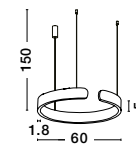

LED WARM WHITE DRIVER INCL.