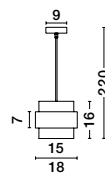

MAEVE • 9236750
 Clear Glass
 White Cord
 Brass Gold Metal
 LED E27 1x12 Watt 230 Volt
 IP20 Bulb Excluded
 D: 28 H: 190 cm

Sianna

SIANNA - 9236372
Smoke Glass
Brass Gold Metal
LED E27 3x12 Watt 230 Volt
IP20 Bulb Excluded
D: 45 H: 170 cm