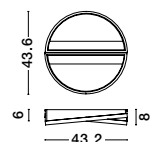

ELIZE . 9248113
Dimmable
Black & Brass Gold Steel
& Aluminium & Silicon
LED 28 Watt 230 Volt
1550Lm 3000K IP20
L:43.2 W: 35 H: 8 cm

LED WARM WHITE DRIVER INCL.