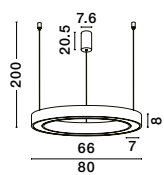

Powered By
tuya

MORBIDO - 9345643
Dimmable
Brass Gold Aluminium
& Acrylic
LED 60 Watt 230 Volt
3116Lm 2700K - 4000K IP20
Included Remote Control
D1: 80 D2: 66 H: 200 cm