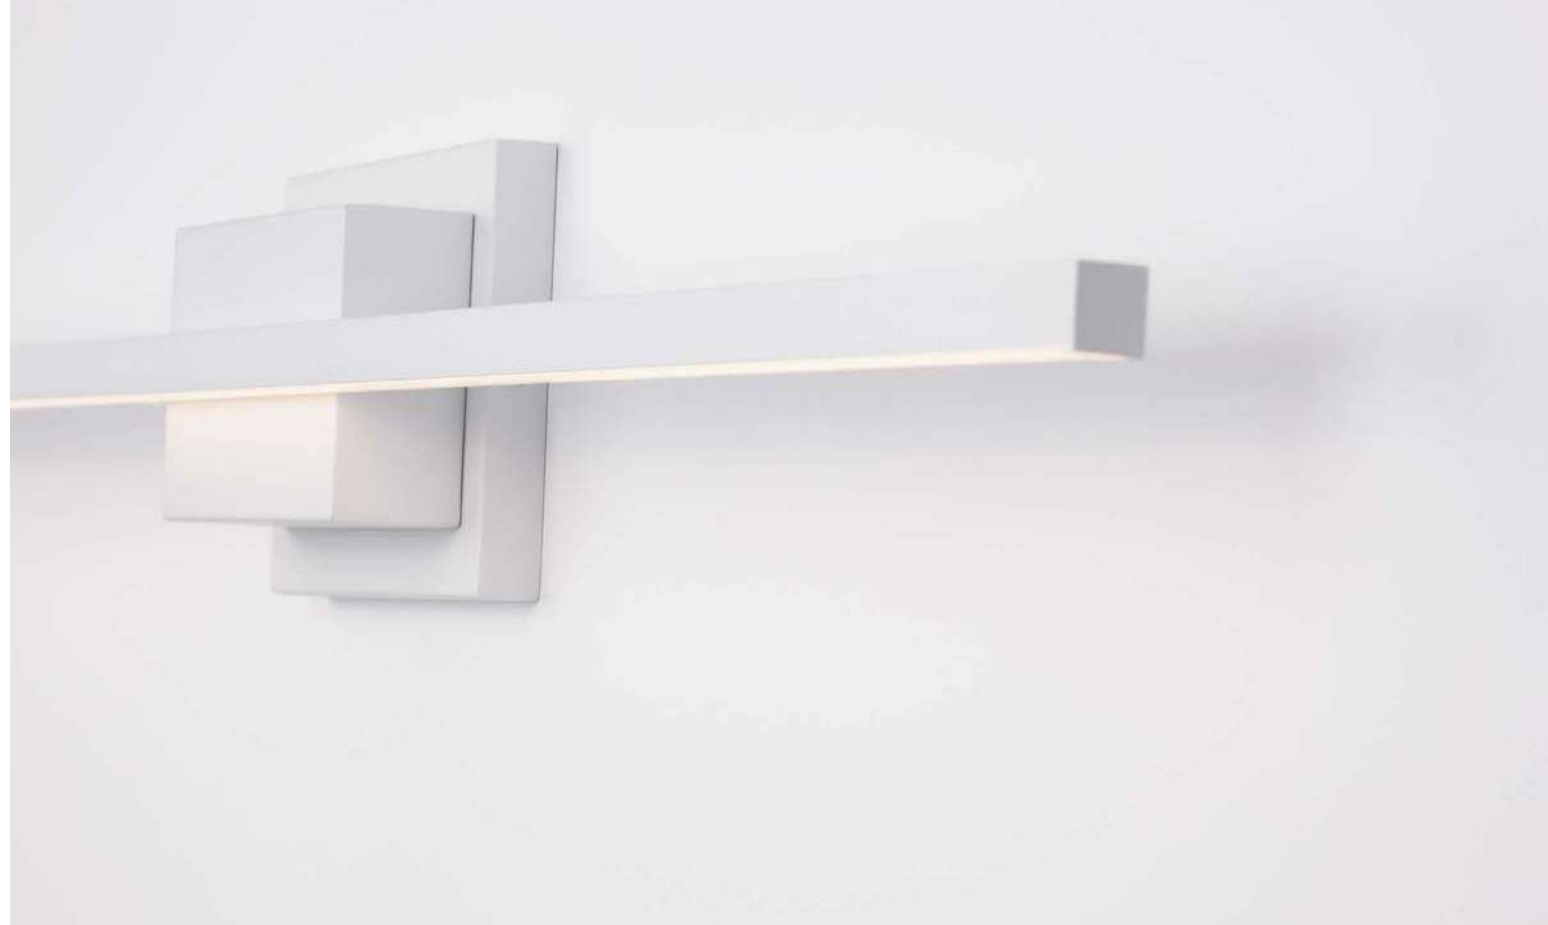

AZURE - 9267021

Sandy White Aluminium
& Acrylic
LED 12.5 Watt 230 Volt
750Lm 3000K IP20
L:60.5 W: 6.9 H: 11.8 cm

AZURE - 9267022

Sandy White Aluminium
& Acrylic
LED 21 Watt 230 Volt
1200Lm 3000K IP20
L:90.5 W: 6.9 H: 11.8 cm

AZURE - 9267023

Sandy White Aluminium
& Acrylic
LED 28.5 Watt 230 Volt
1750Lm 3000K IP20
L: 120.5 W: 6.9 H: 11.8 cm