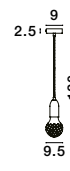

VEDA - 9536413

Brass Metal & Clear Glass
LED G9 3x6 Watt 230 Volt
IP20 Bulb Excluded
D: 30 H: 150 cm

VEDA - 9536414

Brass Metal & Clear Glass
LED G9 5x6 Watt 230 Volt
IP20 Bulb Excluded
D: 40 H: 150 cm

VEDA - 9536415
 Brass Metal & Clear Glass
 LED G9 5x6 Watt 230 Volt
 IP20 Bulb Excluded
 L: 128 H: 120 cm