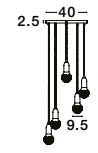

VEDA - 9536414

Brass Metal & Clear Glass
LED G9 5x6 Watt 230 Volt
IP20 Bulb Excluded
D: 40 H: 150 cm