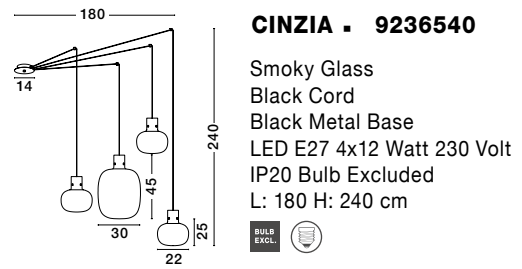

CINZIA - 9236540

Smoky Glass
Black Cord
Black Metal Base
LED E27 4x12 Watt 230 Volt
IP20 Bulb Excluded
L: 180 H: 240 cm