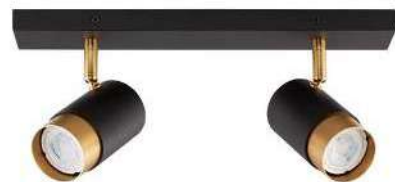

POGNO - 9111434
Sandy black & Gold Aluminium
LED GU10 2x10 Watt IP20
220-240 Volt Bulb Excluded
L: 35 W: 6 H: 14 cm