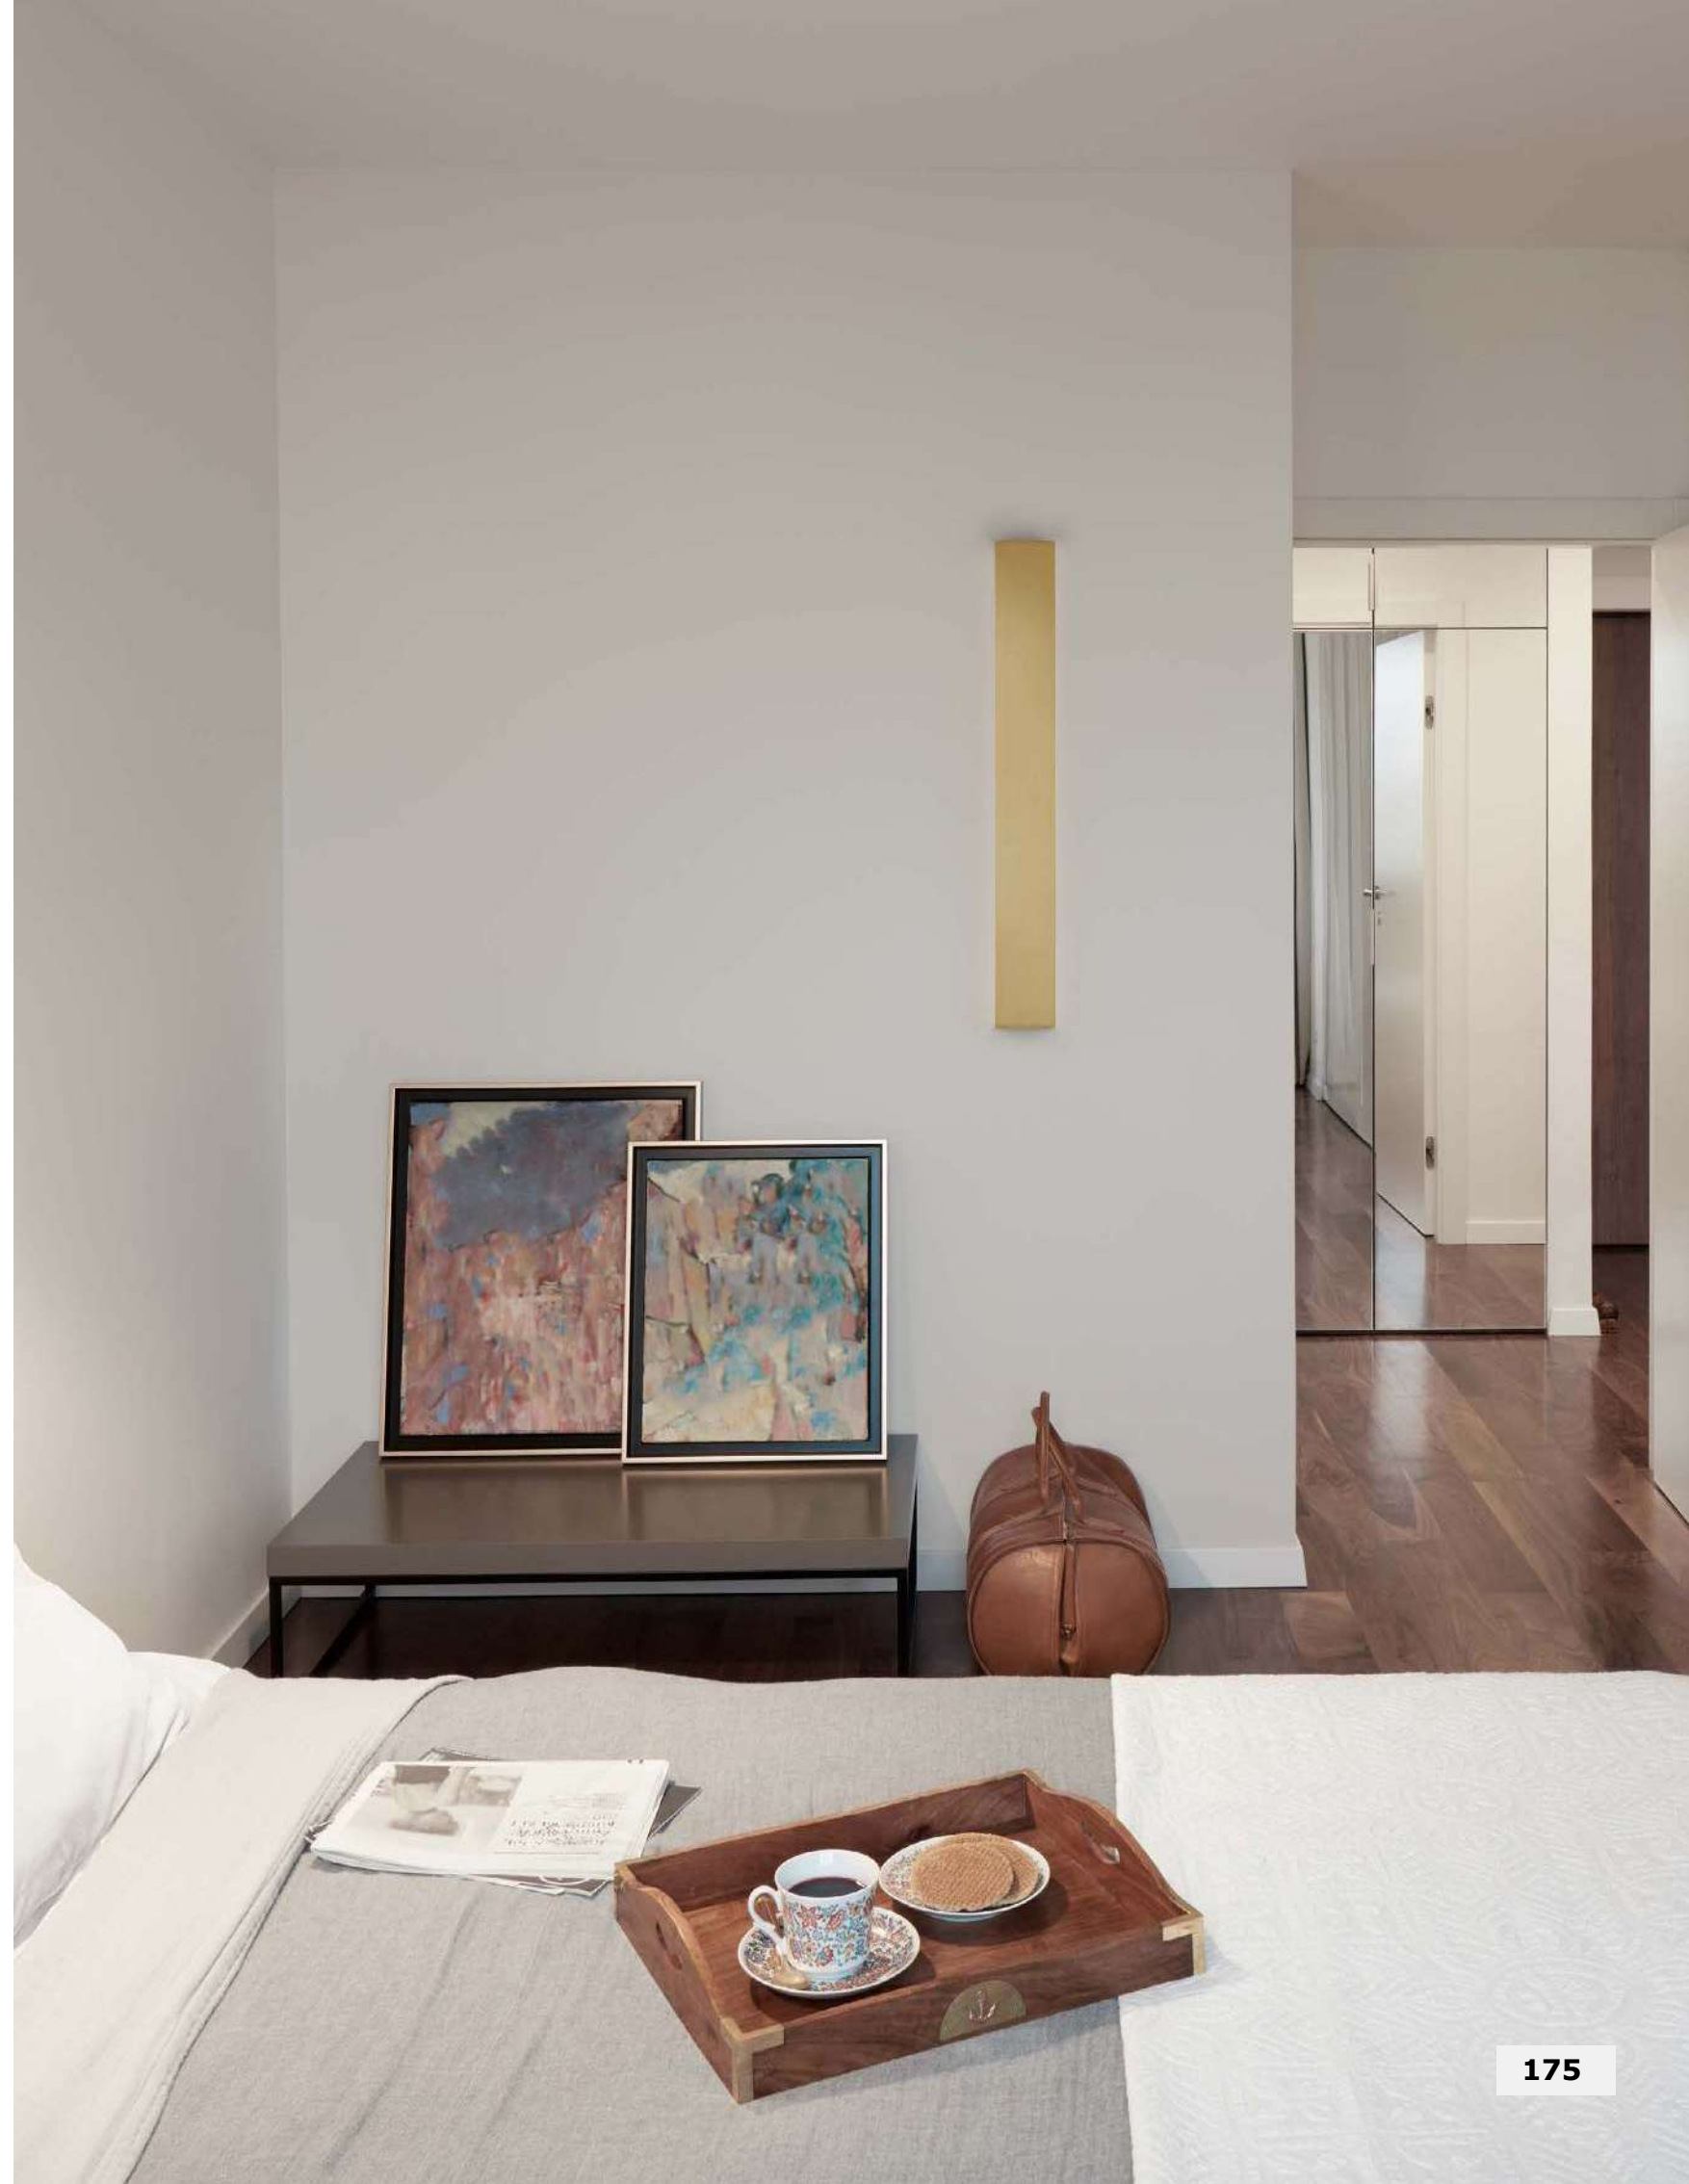

IP44

SELINE • 9060612

Gold Aluminium
LED Philips 20 Watt 230V
1478Lm 3000K IP44
L: 60 W: 2.7 H: 7.5 cm

SELINE • 9060912

Gold Aluminium
LED Philips 36 Watt 230V
2614Lm 3000K IP44
L: 90 W: 2.7 H: 7.5 cm

SELINE • 9081200

Gold Aluminium
LED Philips 44 Watt 230V
3124Lm 3000K IP44
L: 120 W: 2.7 H: 7.5 cm