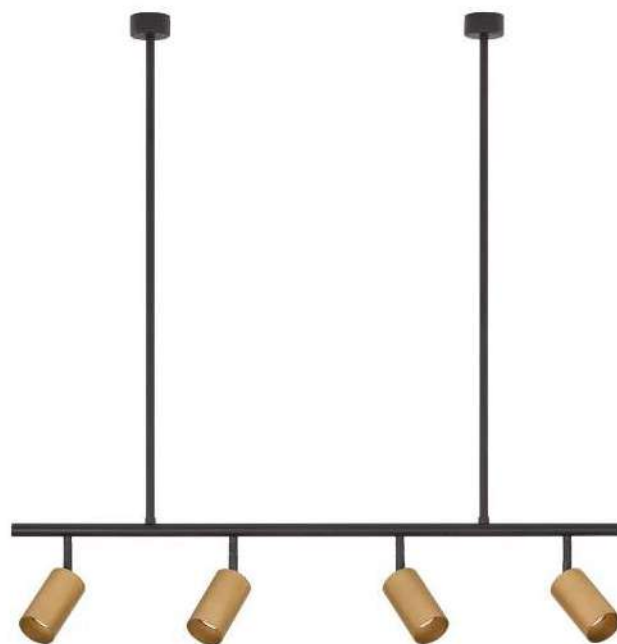

POGNO - 9111438
Sandy black & Gold Aluminium
LED GU10 3x10 Watt IP20
220-240 Volt Bulb Excluded
D: 22 H: 14 cm

POGNO - 9111459
Black & Gold Aluminium
LED GU10 4x10 Watt IP20
230 Volt Bulb Excluded
L: 96 H: 87.5 cm