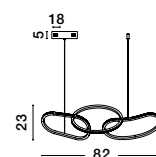

GIRISH - 9248110

Dimmable

Gold plating Stainless Steel & Acrylic

LED 41 Watt 230 Volt
2000Lm 3000K IP20
L: 82 W: 23 H: 120 cm