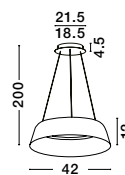

ALBA - 9345655
Dimmable
Sandy White Aluminium Outside
Champaign Gold Inside
LED 40 Watt 230V
1655Lm 3000K IP20
D: 42 H: 200 cm