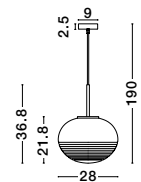

MAEVE • 9236750
Clear Glass
White Cord
Brass Gold Metal
LED E27 1x12 Watt 230 Volt
IP20 Bulb Excluded
D: 28 H: 190 cm