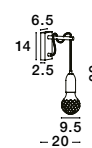

VEDA - 9536413

Brass Metal & Clear Glass
LED G9 3x6 Watt 230 Volt
IP20 Bulb Excluded
D: 30 H: 150 cm

VEDA - 9536414

Brass Metal & Clear Glass
LED G9 5x6 Watt 230 Volt
IP20 Bulb Excluded
D: 40 H: 150 cm

VEDA - 9536415
 Brass Metal & Clear Glass
 LED G9 5x6 Watt 230 Volt
 IP20 Bulb Excluded
 L: 128 H: 120 cm