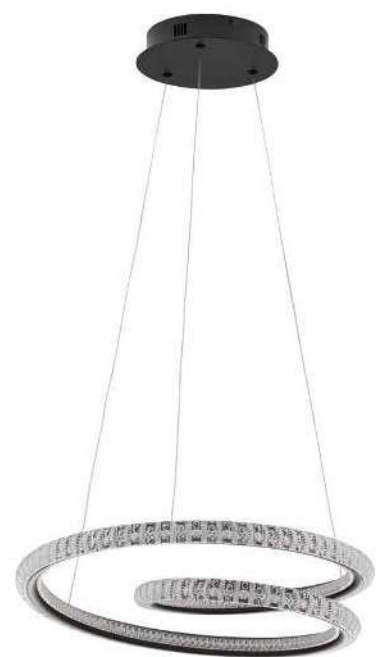

GINEVRA - 9748165
Dimmable
Sandy black Aluminium
& Acrylic
LED 45 Watt 230 Volt
2800Lm 3000K IP20
D: 48 H: 120 cm

LED WARM WHITE DRIVER INCL.