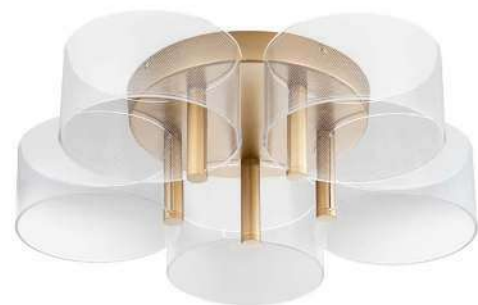

GATLIN - 9756712
Dimmable
Brass Gold Metal & Acrylic
LED 28 Watt 230 Volt
1300Lm 3000K IP20
D: 58 H: 15.6 cm

LED WARM WHITE DRIVER INCL.