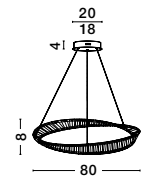

AURELIA - 9333062
Dimmable
Gold Metal & Crystal
LED 45W 230 Volt
4139.39Lm 3500K
IP20 Class I
D: 80 H: 120 cm