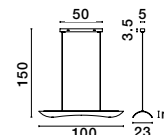

AGOS - 9054443
Dimmable
Gold Aluminium
& Acrylic
LED 33 Watt 230 Volt
2561Lm 3000K IP20
L: 100 W: 23 H: 150 cm