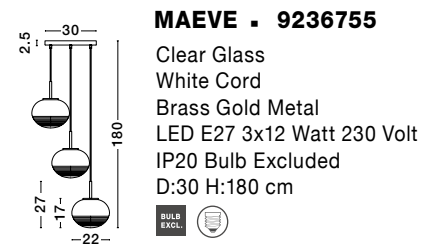

MAEVE • 9236755
Clear Glass
White Cord
Brass Gold Metal
LED E27 3x12 Watt 230 Volt
IP20 Bulb Excluded
D:30 H:180 cm