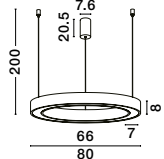

MORBIDO - 9345642
Dimmable
Sandy Black Aluminium
& Acrylic
LED 60 Watt 230 Volt
3116Lm 2700K - 4000K IP20
Included Remote Control
D1: 80 D2: 66 H: 200 cm