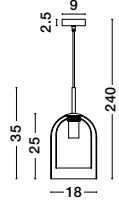

VELOR - 9236730
Double Layered Dark
Champagne Glass
Black Cord
Black Metal Base
LED E27 1x12 Watt 230 Volt
IP20 Bulb Excluded
D: 18 H: 240 cm