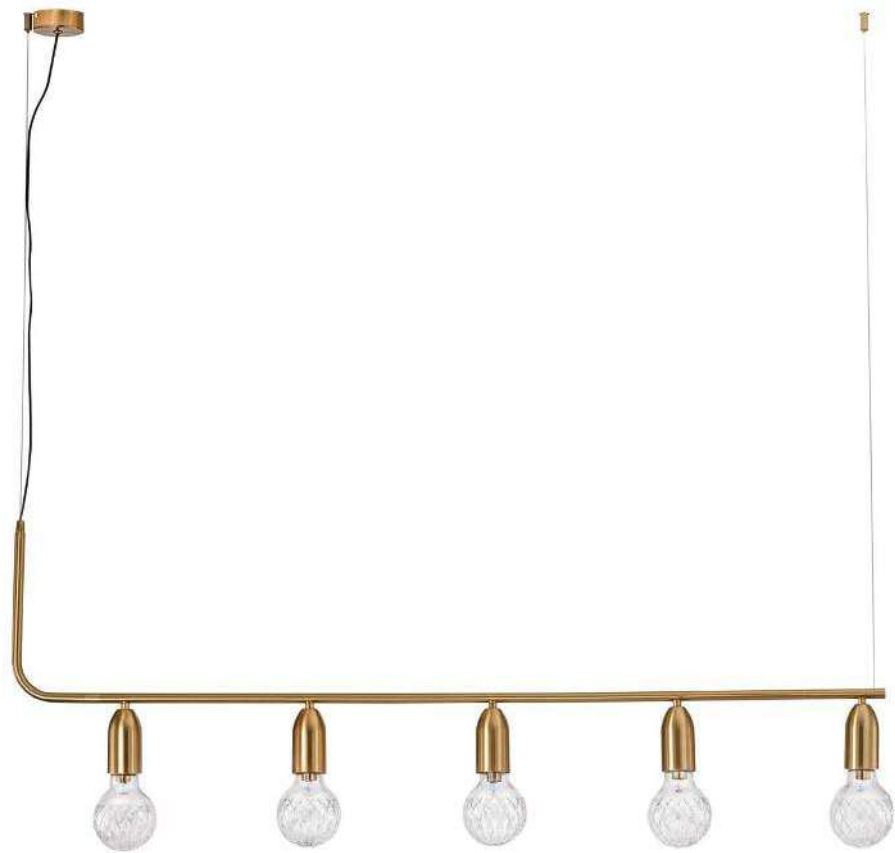

VEDA - 9536413

Brass Metal & Clear Glass
LED G9 3x6 Watt 230 Volt
IP20 Bulb Excluded
D: 30 H: 150 cm

VEDA - 9536414

Brass Metal & Clear Glass
LED G9 5x6 Watt 230 Volt
IP20 Bulb Excluded
D: 40 H: 150 cm

VEDA - 9536415
 Brass Metal & Clear Glass
 LED G9 5x6 Watt 230 Volt
 IP20 Bulb Excluded
 L: 128 H: 120 cm