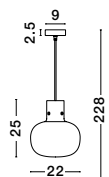

CINZIA - 9236510

Smoky Glass
Black Cord
Black Metal Base
LED E27 1x12 Watt 230 Volt
IP20 Bulb Excluded
D: 22 H: 25 H_z: 228 cm