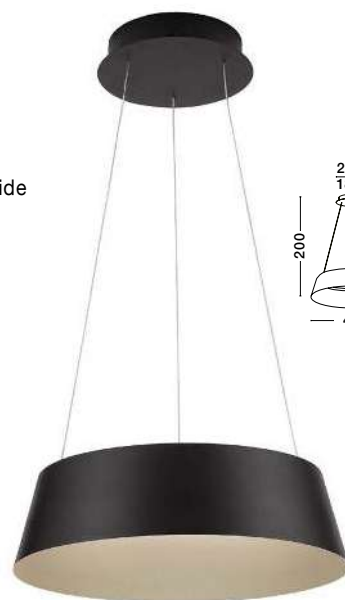

ALBA - 9345655
Dimmable
Sandy White Aluminium Outside
Champaign Gold Inside
LED 40 Watt 230V
1655Lm 3000K IP20
D: 42 H: 200 cm

ALBA - 9345656
Dimmable
Sandy Black Aluminium Outside
Champaign Gold Inside
LED 40 Watt 230V
1655Lm 3000K IP20
D: 42 H: 200 cm