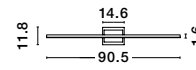

NEVO - 9248161
 Matt Gold Aluminium
 & Acrylic
 LED 12W Watt 230 Volt
 850Lm 3000K IP20
 D: 20 W: 3.9 H: 20cm

DIRECT LIGHT

DIRECT LIGHT

AZURE - 9267018
 Sandy Black Aluminium
 & Acrylic
 LED 12.5 Watt 230 Volt
 750Lm 3000K IP20
 L:60.5 W: 6.9 H: 11.8 cm
 LED WARM WHITE DRIVER INCL.