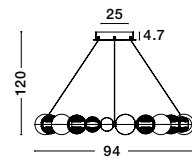

BRILLE - 9695202

Dimmable
Gold Aluminium
& Acrylic
LED 46 Watt 230 Volt
3476Lm 3200K IP20
D: 94 H: 120 cm