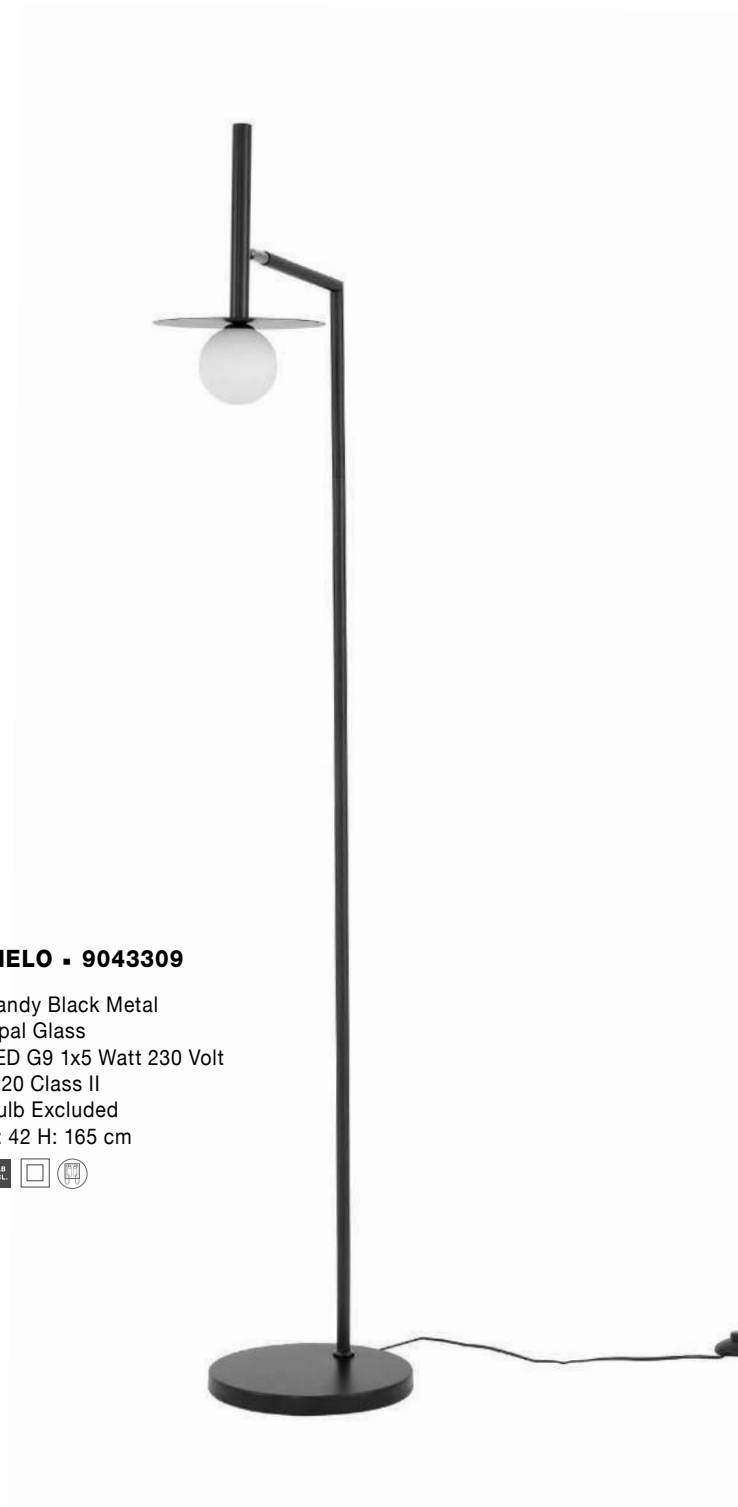

PIELO - 9043309

Sandy Black Metal
Opal Glass
LED G9 1x5 Watt 230 Volt
IP20 Class II
Bulb Excluded
D: 42 H: 165 cm