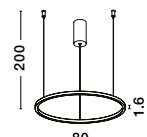

TARQUIN - 9345604

Dimmable

Sandy White Aluminum
& Acrylic
LED 48 Watt 230 Volt
2592Lm 3000K IP20
D: 80 H: 200 cm