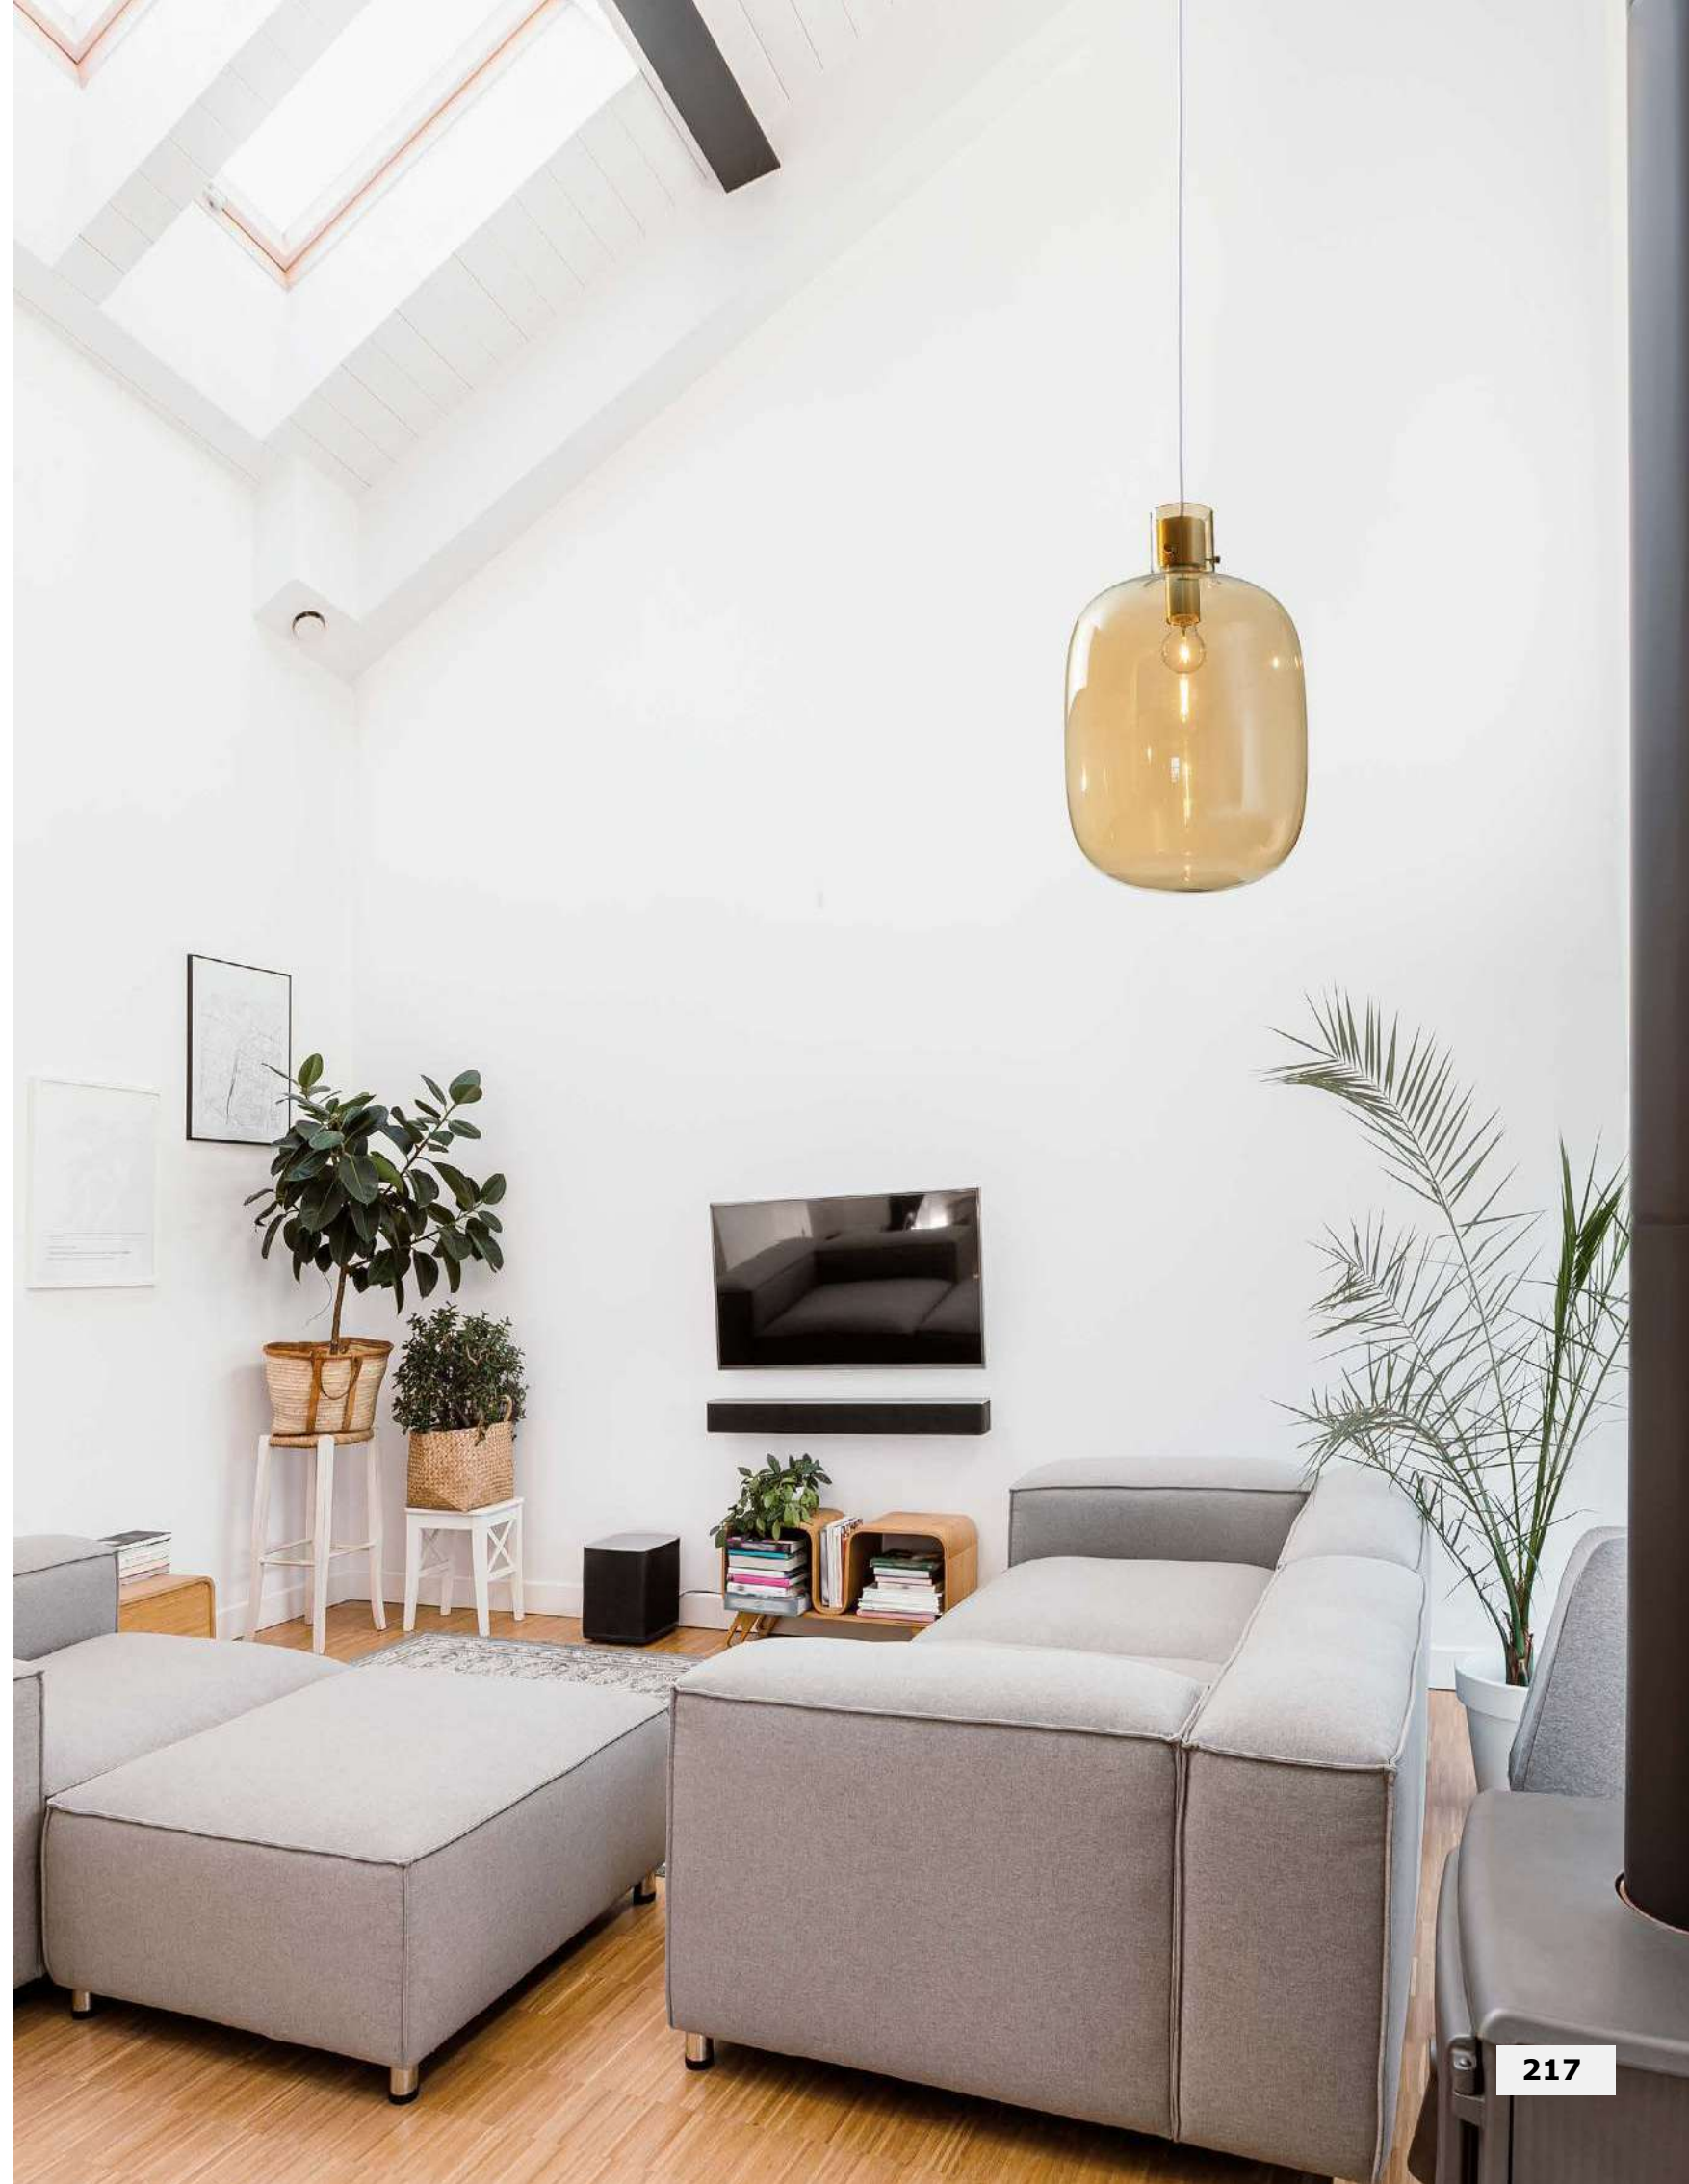

CINZIA - 9236640

Champagne Glass
White Cord
Brass Gold Metal
LED E27 1x12 Watt 230 Volt
IP20 Bulb Excluded
D: 30 H1: 45 H2: 198 cm

CINZIA - 9236650

Champagne Glass
White Cord
Brass Gold Metal
LED E27 1x12 Watt 230 Volt
IP20 Bulb Excluded
D: 22 H1: 25 H2: 178 cm