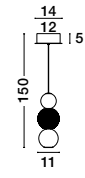

BRILLE - 9511030
Gold Aluminium
& Acrylic
LED 6 Watt 230V
322Lm 3200K IP20
D: 14 H: 150 cm