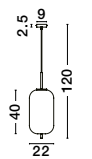

LATO - 9624072
Black Metal & Opal Glass
LED E27 1x12 Watt 230 Volt
IP20 Bulb Excluded
D: 22 H: 120 cm