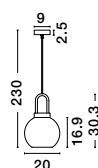

IRVINE . 9241170

Clear Glass
Black Cord
Brass Gold Metal
LED E27 1x12 Watt 230 Volt
IP20 Bulb Excluded
D: 20 H1: 30.3 H2: 230 cm