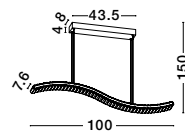

AURELIA - 9333070

Dimmable
Chrome Metal & Crystal
LED 40W 230 Volt
3351Lm 3500K
IP20 Class I
L: 100 W: 7.6 H: 150 cm

AURELIA - 9333064

Chrome Metal & Crystal
LED 19W 230 Volt
1428Lm 3500K
IP20 Class I
L: 12 W: 7.6 H: 60 cm