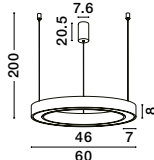

MORBIDO - 9345640
Dimmable
Brass gold Aluminium
& Acrylic
LED 50W 230 Volt
2733Lm 2700K - 4000K IP20
Included Remote Control
D1: 60 D2: 46 H: 200 cm