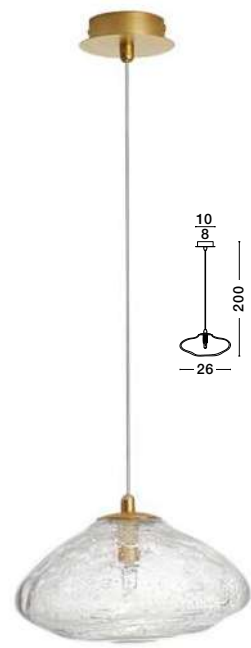

King

KING - 9006045
Brass Gold Metal
Blown Clear Glass
LED G9 1x5 Watt 230 Volt
IP20 Bulb Excluded
D: 16 H: 200 cm

KING - 9006046
Brass Gold Metal
Blown Clear Glass
LED G9 1x5 Watt 230 Volt
IP20 Bulb Excluded
D: 20 H: 200 cm