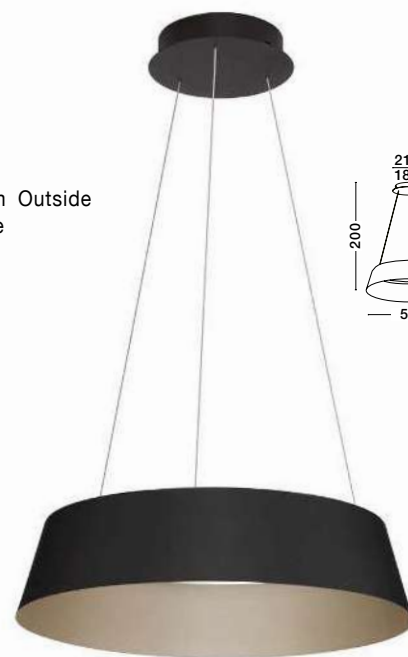

ALBA - 9345657
Dimmable
Sandy White Aluminium Outside
Champaign Gold Inside
LED 50 Watt 230V
2196Lm 3000K IP20
D: 54 H: 200 cm

ALBA - 9345658
Dimmable
Sandy Black Aluminium Outside
Champaign Gold Inside
LED 50 Watt 230V
2196Lm 3000K IP20
D: 54 H: 200 cm