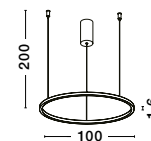

TARQUIN - 9345610

Dimmable

Brushed Gold Aluminum
& Acrylic
LED 58 Watt 230 Volt
3132Lm 3000K IP20
D: 100 H: 200 cm