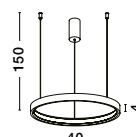

PERRINE - 9345615

Brushed Gold Aluminium & Acrylic
LED 30 Watt 230 Volt
1080Lm 3000K IP20
D: 40 H: 150 cm