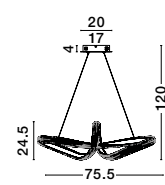

MEDORA - 9748157
Dimmable
Brass Gold Aluminium
& Acrylic
LED 42 Watt 230 Volt
3400Lm 3000K IP20
D: 75.5 H: 120 cm