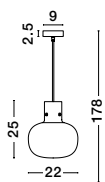

CINZIA - 9236650

Champagne Glass
White Cord
Brass Gold Metal
LED E27 1x12 Watt 230 Volt
IP20 Bulb Excluded
D: 22 H1: 25 H2: 178 cm