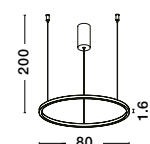

TARQUIN - 9345607

Brushed Champagne Silver
Aluminum & Acrylic
LED 48 Watt 230 Volt
2592Lm 3000K IP20
D: 80 H: 200 cm