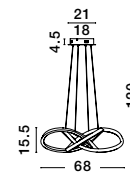

AMARA - 9248108

Dimmable
Sandy Black Aluminium
& Acrylic
LED 54 Watt 230 Volt
2800Lm 3000K IP20
D: 68 H: 120 cm