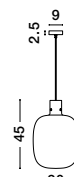

CINZIA - 9236500

Smoky Glass
Black Cord
Black Metal Base
LED E27 1x12 Watt 230 Volt
IP20 Bulb Excluded
D: 30 H: 45 H_z: 248 cm