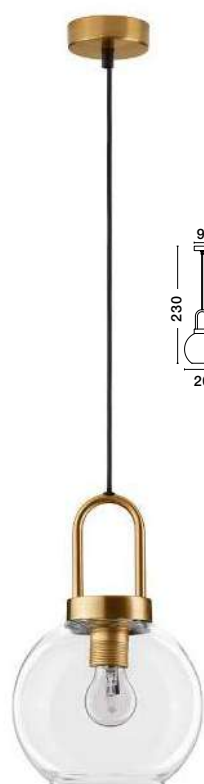

IRVINE . 9241170

Clear Glass
Black Cord
Brass Gold Metal
LED E27 1x12 Watt 230 Volt
IP20 Bulb Excluded
D: 20 H1: 30.3 H2: 230 cm