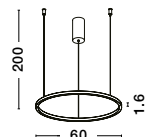

TARQUIN - 9345603

Dimmable
Brushed Champagne Silver
Aluminum & Acrylic
LED 36 Watt 230 Volt
1980Lm 3000K IP20
D: 60 H: 200 cm