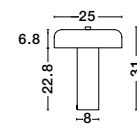

PANDORA - 9043300

Gold & Black Aluminium
& Acrylic
LED 18 Watt 230 Volt
733.9Lm 3000K IP20
D: 25 H: 31 cm