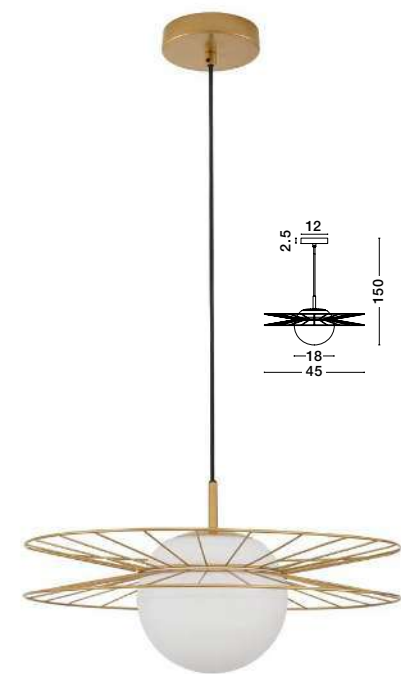

ELLERY - 9043303
Opal Glass
Gold Metal
LED E27 1x12 Watt 230 Volt
IP20 Bulb Excluded
D: 45 H1: 22.5 H2: 150 cm