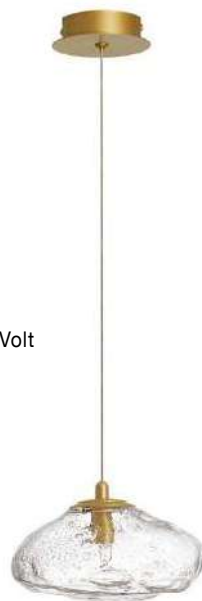

King

KING - 9006045
Brass Gold Metal
Blown Clear Glass
LED G9 1x5 Watt 230 Volt
IP20 Bulb Excluded
D: 16 H: 200 cm

KING - 9006046
Brass Gold Metal
Blown Clear Glass
LED G9 1x5 Watt 230 Volt
IP20 Bulb Excluded
D: 20 H: 200 cm