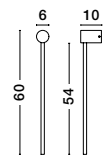

SYNTHESI . 9009323

Sandy White Aluminium
& Acrylic
LED 18 Watt 230V
777Lm 3000K IP20
D: 6 W: 10 H: 60 cm