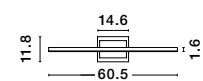

AZURE - 9267021

Sandy White Aluminium
& Acrylic
LED 12.5 Watt 230 Volt
750Lm 3000K IP20
L:60.5 W: 6.9 H: 11.8 cm