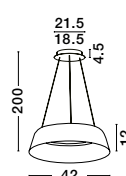

ALBA - 9345656
Dimmable
Sandy Black Aluminium Outside
Champaign Gold Inside
LED 40 Watt 230V
1655Lm 3000K IP20
D: 42 H: 200 cm