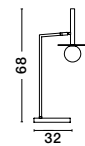

PIELO - 9043308

Sandy Black Metal
Opal Glass
LED G9 1x5 Watt 230 Volt
IP20 Class II
Bulb Excluded
D: 32 W: 22 H: 68 cm