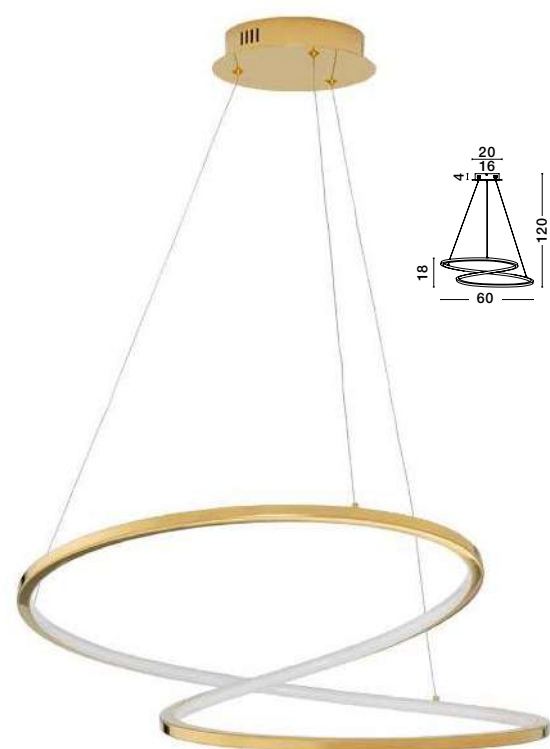

LED WARM WHITE DRIVER INCL.

GIRISH - 9248111

Dimmable

Gold plating Stainless Steel & Acrylic

LED 51.5 Watt 230 Volt
2400Lm 3000K IP20
L: 100 W: 20 H: 120 cm

GIRISH - 9248110

Dimmable

Gold plating Stainless Steel & Acrylic

LED 41 Watt 230 Volt
2000Lm 3000K IP20
L: 82 W: 23 H: 120 cm

GIRISH - 9248109

Dimmable

Gold plating Stainless Steel & Acrylic

LED 41 Watt 230 Volt
2000Lm 3000K IP20
D: 60 H: 120 cm

Neutron

NEUTRON - 9054451