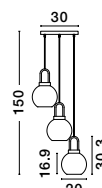

IRVINE . 9241190

Clear Glass
Black Cord
Brass Gold Metal
LED E27 3x12 Watt 230 Volt
IP20 Bulb Excluded
D: 30 H1: 30.3 H2: 150 cm