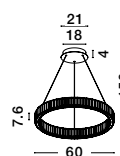

AURELIA - 9333075

Dimmable
Gold Metal & Crystal
LED 40W 230 Volt
4647Lm 3500K
IP20 Class I
D: 60 H: 150 cm