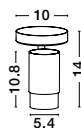

POGNO - 9111432
Sandy black & Gold Aluminium
LED GU10 1x10 Watt IP20
220-240 Volt Bulb Excluded
D: 5.4 H: 14 cm