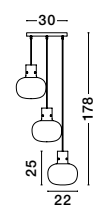

CINZIA - 9236610
Clear Glass
White Cord
Brass Gold Metal
LED E27 3x12 Watt 230 Volt
IP20 Bulb Excluded
D: 30 H: 178 cm