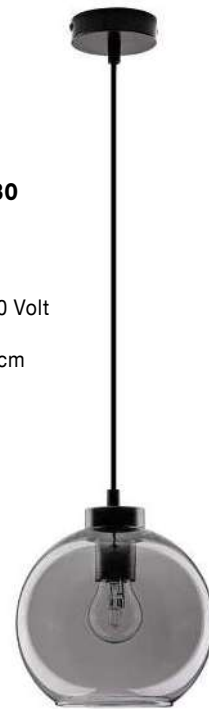

PALMER - 9241130
Smoky Glass
Black Cord
Black Metal Base
LED E27 1x12 Watt 230 Volt
IP20 Bulb Excluded
D: 20 H1: 17.4 H2: 220 cm