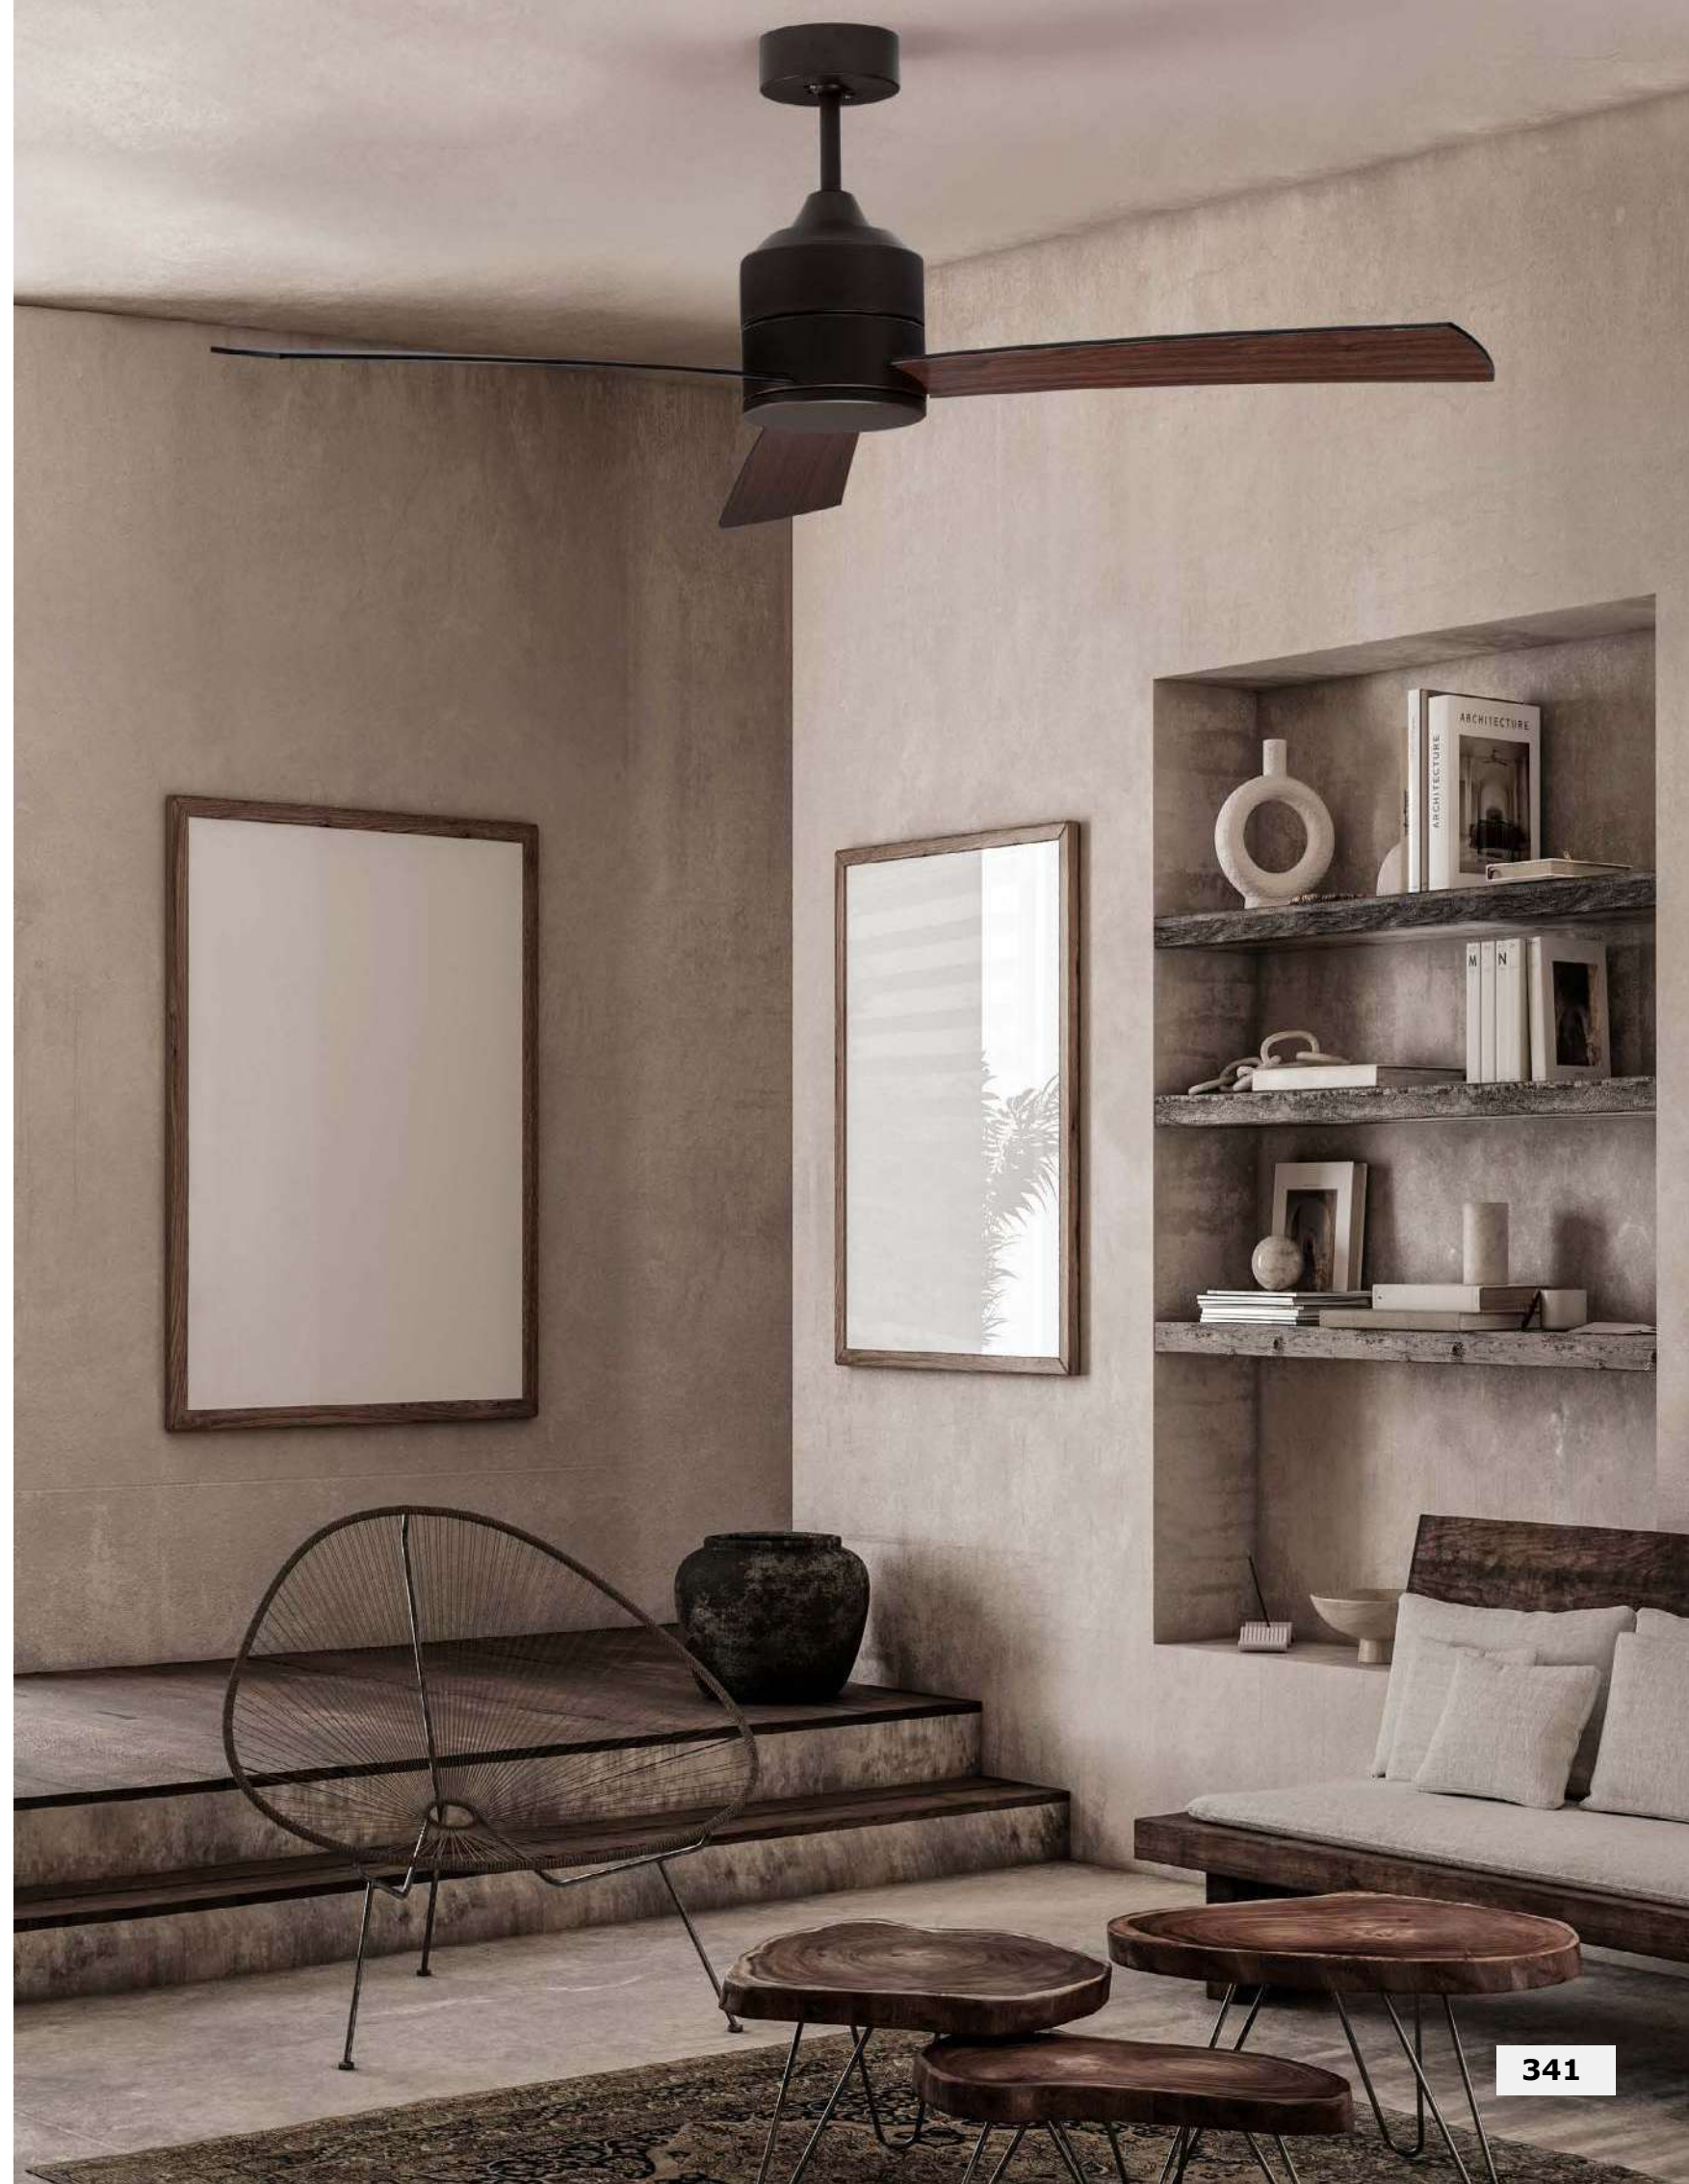

FAN SPECIFICATIONS

Product Nm.	Body Material	Blades Material	Product Size	Speed	Length of Each Blade	Motor Type	Watt (max.)	Power Supply	Airflow (CFM)	RPM	Noise Level	Net Weight	Blade Sweep	Summer/Winter Function	Light	Remote Control	Guarantee	Class
9952345	Stainless Aluminium	Teak & Walnut Plywood	D: 137.1 cm H: 38.2 cm	6 Speed Remote	52"	DC	38W	AC220-240V	5041	205	N/A	5,1 Kg	N/A	✓	✓	✓	2 Years Light & control 10 Years motor	I
9952350	Black Aluminium	Black & Walnut Plywood	D: 137.1 cm H: 38.2 cm	6 Speed Remote	52"	DC	38W	AC220-240V	5041	205	N/A	5,1 Kg	N/A	✓	✓	✓	2 Years Light & control 10 Years motor	I
9952355	White Aluminium	White & Oak Plywood	D: 137.1 cm H: 38.2 cm	6 Speed Remote	52"	DC	38W	AC220-240V	5041	205	N/A	5,1 Kg	N/A	✓	✓	✓	2 Years Light & control 10 Years motor	I