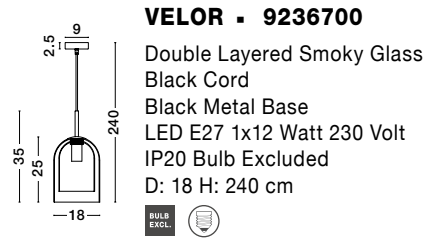

VELOR - 9236700
Double Layered Smoky Glass
Black Cord
Black Metal Base
LED E27 1x12 Watt 230 Volt
IP20 Bulb Excluded
D: 18 H: 240 cm

VELOR - 9236720
Double Layered Smoky Glass
Black Cord
Black Metal Base
LED E27 3x12 Watt 230 Volt
IP20 Bulb Excluded
L: 70 H: 158 cm