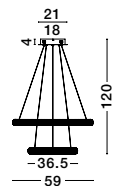

MEDORA - 9748156
Dimmable
Brass Gold Aluminium
& Acrylic
LED 41.5 Watt 230 Volt
3500Lm 3000K IP20
D1: 36.5 D2: 59 H: 120 cm