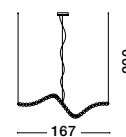

PERLA • 9695206

Dimmable

Chrome Metal & Opal Glass

LED 99 Watt 230 Volt

9069.3Lm 3000K IP20

Remote Control Included

L: 167 W: 42 H: 200 cm