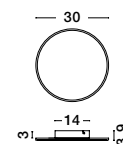

NEVO - 9248157
Sandy Black Aluminium
& Acrylic
LED 20.5W Watt 230 Volt
1450Lm 3000K IP20
D: 30 W: 3.9 H: 30cm