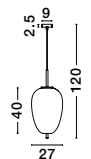

LATO - 9624073
Black Metal & Opal Glass
LED E27 1x12 Watt 230 Volt
IP20 Bulb Excluded
D: 27 H: 120 cm