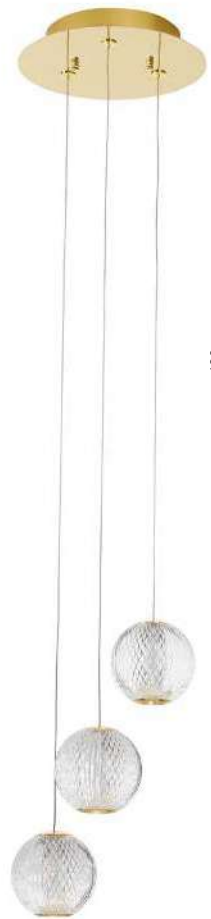

BRILLANTE . 9695208
Dimmable
Gold Aluminium
& Acrylic
LED 15 Watt 230 Volt
664Lm 3200K IP20
D: 22 H: 120 cm

LED ☒ DIMMABLE ☒ WARM WHITE ☒ DRIVER INCL. ☒