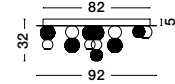

BRILLE - 9695700

Dimmable
Gold Aluminium
& Acrylic
LED 86 Watt 230V
5171Lm 3200K IP20
D: 92 H: 32 cm