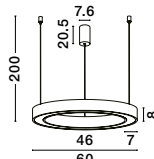

MORBIDO - 9345639
Dimmable
Sandy black Aluminium
& Acrylic
LED 50W 230 Volt
2733Lm 2700K - 4000K IP20
Included Remote Control
D1: 60 D2: 46 H: 200 cm