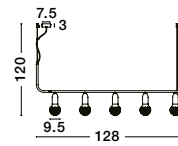

VEDA - 9536413

Brass Metal & Clear Glass
LED G9 3x6 Watt 230 Volt
IP20 Bulb Excluded
D: 30 H: 150 cm

VEDA - 9536414

Brass Metal & Clear Glass
LED G9 5x6 Watt 230 Volt
IP20 Bulb Excluded
D: 40 H: 150 cm

VEDA - 9536415
 Brass Metal & Clear Glass
 LED G9 5x6 Watt 230 Volt
 IP20 Bulb Excluded
 L: 128 H: 120 cm