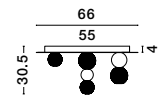

BRILLE - 9695600

Dimmable
Gold Aluminium
& Acrylic
LED 32 Watt 230V
2349Lm 3200K IP20
D: 66 H: 30.5 cm