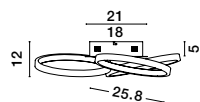

ELIZE . 9248114
Dimmable
Black & Brass Gold Steel
& Aluminium & Silicon
LED 28 Watt 230 Volt
1550Lm 3000K IP20
D:43.2 W: 43.6 H: 8 cm

LED WARM WHITE DRIVER INCL.