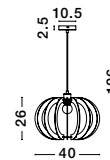

ELLERY - 9043302
Opal Glass
Sandy Black Metal
LED E27 1x12 Watt 230 Volt
IP20 Bulb Excluded
D: 45 H1: 22.5 H2: 150 cm

Ottoline

OTTOLINE • 9620123

White Metal
Natural Wood
LED E27 1x12 Watt
230 Volt IP20 Bulb Excluded
D: 40 H: 126 cm