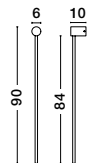

SYNTHESI . 9009324

Sandy Black Aluminium
& Acrylic
LED 25 Watt 230V
1920.8Lm 3000K IP20
D: 6 W: 10 H: 90 cm