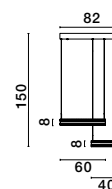

LED WARM WHITE DRIVER INCL.