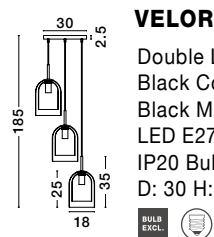

Velor

VELOR - 9236700
 Double Layered Smoky Glass
 Black Cord
 Black Metal Base
 LED E27 1x12 Watt 230 Volt
 IP20 Bulb Excluded
 D: 18 H: 240 cm

VELOR - 9236720
 Double Layered Smoky Glass
 Black Cord
 Black Metal Base
 LED E27 3x12 Watt 230 Volt
 IP20 Bulb Excluded
 L: 70 H: 158 cm