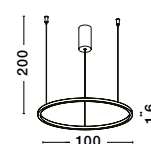

TARQUIN - 9345611

Brushed Champagne Silver
Aluminum & Acrylic
LED 58 Watt 230 Volt
3132Lm 3000K IP20
D: 100 H: 200 cm