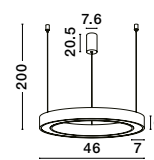

MORBIDO - 9345638
Dimmable
Sandy White Aluminium
& Acrylic
LED 50W 230 Volt
2733Lm 2700K - 4000K IP20
Included Remote Control
D1: 60 D2: 46 H: 200 cm