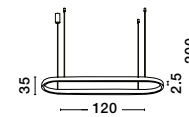

CUPPE . 9345624
Dimmable
Sandy Black Aluminum
& Acrylic
LED 58 Watt 230 Volt
3248Lm 3000K IP20
L: 120 W: 35 H: 200 cm