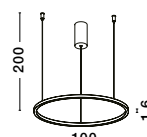

TARQUIN - 9345608

Dimmable

Sandy White Aluminum
& Acrylic
LED 58 Watt 230 Volt
3132Lm 3000K IP20
D:100 H: 200 cm