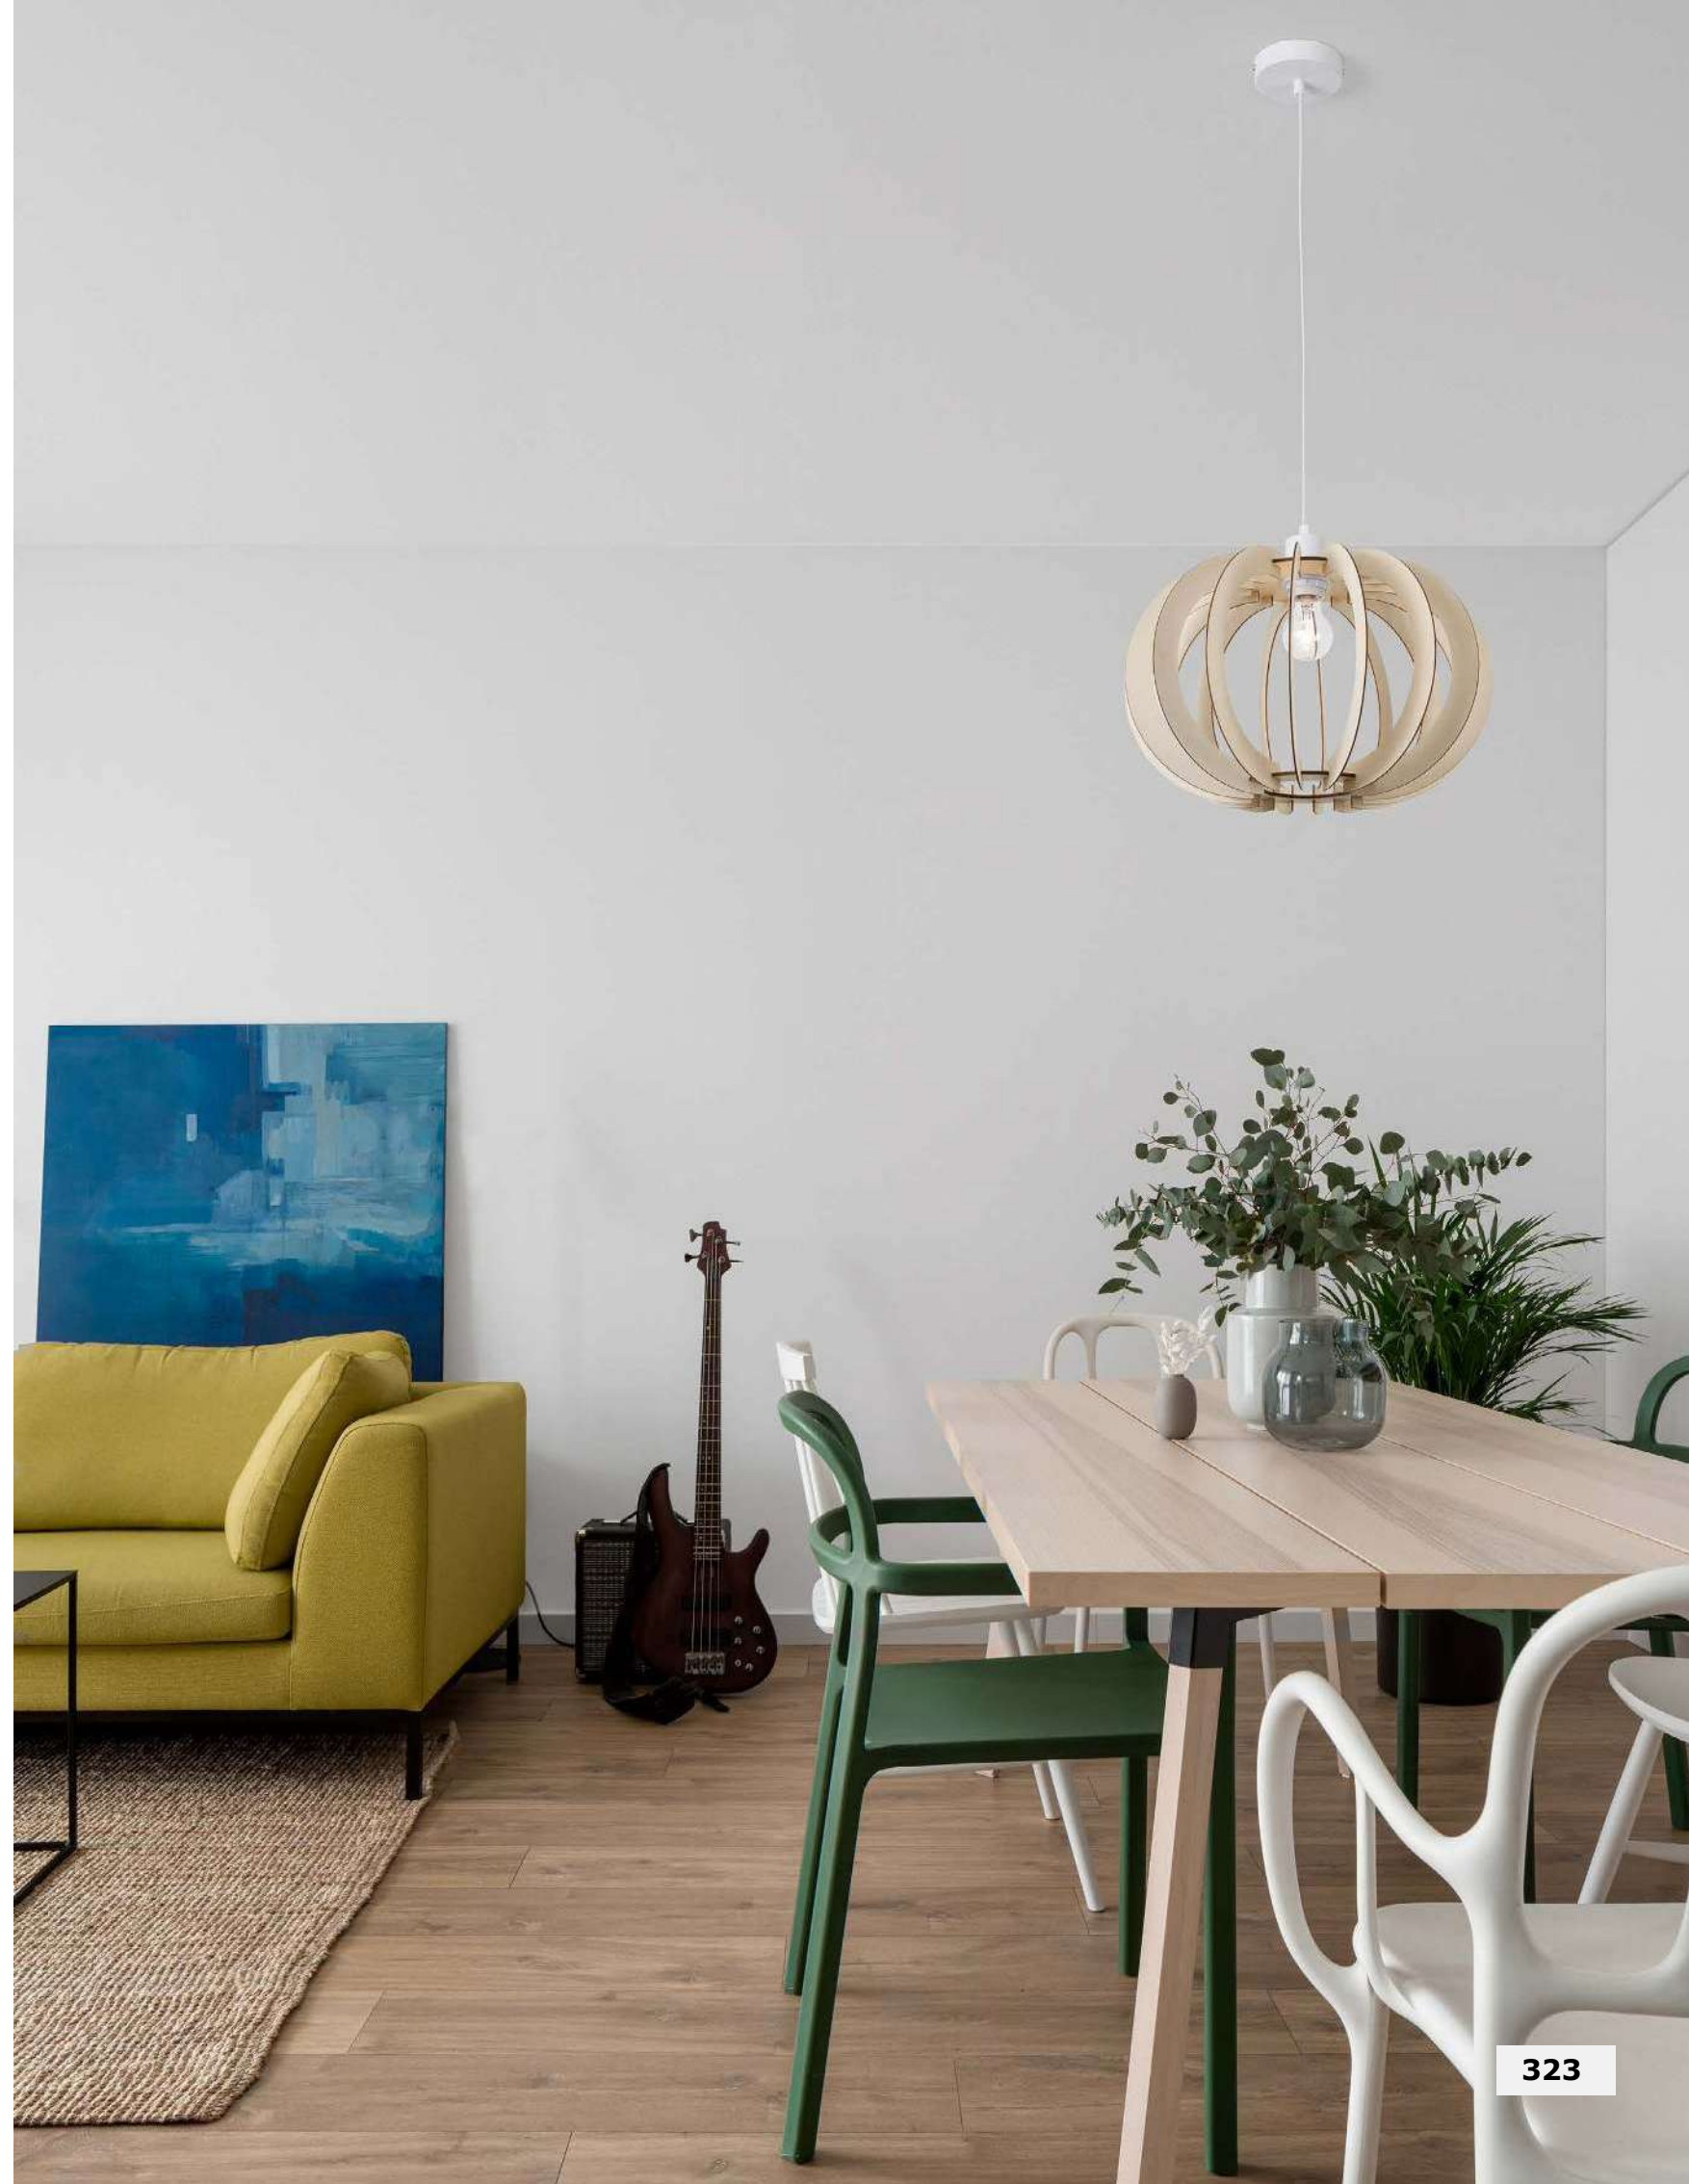

OTTOLINE • 9620123

White Metal
Natural Wood
LED E27 1x12 Watt
230 Volt IP20 Bulb Excluded
D: 40 H: 126 cm

OTTOLINE • 9620124

White Metal
Brown Wood
LED E27 1x12 Watt
230 Volt IP20 Bulb Excluded
D: 40 H: 126 cm