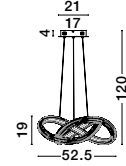

MEDORA - 9748155
Dimmable
Brass Gold Aluminium
& Acrylic
LED 41.5 Watt 230 Volt
3600Lm 3000K IP20
D: 52.5 H: 120 cm