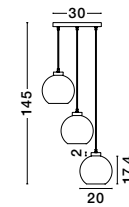

PALMER - 9241140
Smoky Glass
Black Cord
Black Metal Base
LED E27 3x12 Watt 230 Volt
IP20 Bulb Excluded
D: 30 H: 145 cm