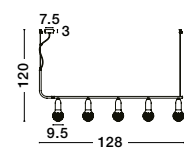

VEDA - 9536419
Black Metal & Clear Glass
LED G9 5x6 Watt 230 Volt
IP20 Bulb Excluded
L: 128 H: 120 cm