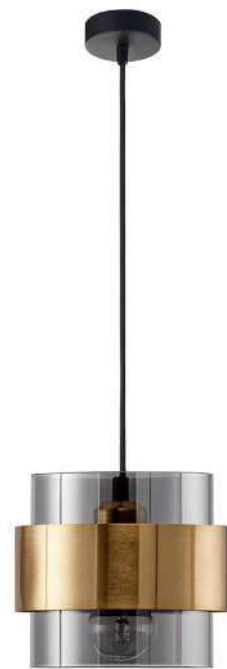

SIANNA - 9236372
Smoke Glass
Brass Gold Metal
LED E27 3x12 Watt 230 Volt
IP20 Bulb Excluded
D: 45 H: 170 cm

SIANNA - 9236362
Smoke Glass
Brass Gold Metal
LED E27 1x12 Watt 230 Volt
IP20 Bulb Excluded
D: 18 H: 16 H: 220 cm

SIANNA - 9236382
Smoke Glass
Brass Gold Metal
LED E27 3x12 Watt 230 Volt
IP20 Bulb Excluded
L: 82 W: 18 H: 140 cm