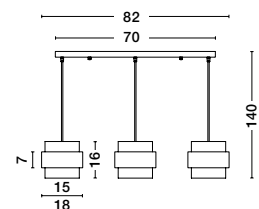

SIANNA - 9236362
Smoke Glass
Brass Gold Metal
LED E27 1x12 Watt 230 Volt
IP20 Bulb Excluded
D: 18 H: 16 H: 220 cm

SIANNA - 9236382
Smoke Glass
Brass Gold Metal
LED E27 3x12 Watt 230 Volt
IP20 Bulb Excluded
L: 82 W: 18 H: 140 cm