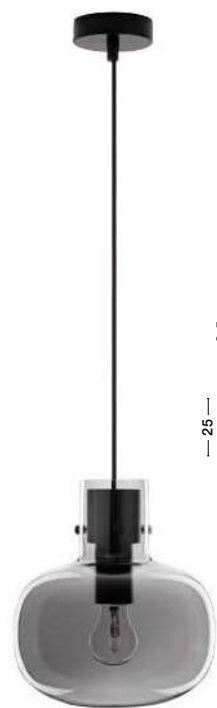

CINZIA - 9236510

Smoky Glass
Black Cord
Black Metal Base
LED E27 1x12 Watt 230 Volt
IP20 Bulb Excluded
D: 22 H: 25 H_z: 228 cm