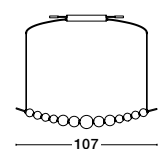

PERLA - 9695205
Dimmable
Gold Metal & Opal Glass
LED 32 Watt 230 Volt
2685Lm 3000K IP20
L: 107 W: 13.5 H: 120 cm