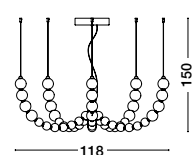

PERLA - 9695203
Dimmable
Gold Metal & Opal Glass
LED 130 Watt 230 Volt
11376Lm 3000K IP20
Remote Control Included
D: 118 H: 150 cm