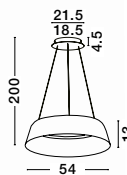

ALBA - 9345658
Dimmable
Sandy Black Aluminium Outside
Champaign Gold Inside
LED 50 Watt 230V
2196Lm 3000K IP20
D: 54 H: 200 cm