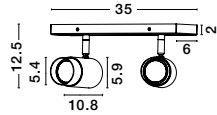

POGNO - 9111434
Sandy black & Gold Aluminium
LED GU10 2x10 Watt IP20
220-240 Volt Bulb Excluded
L: 35 W: 6 H: 14 cm