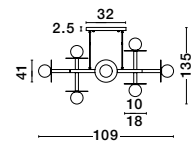

PIELO - 9043307

Sandy Black Metal
Opal Glass
LED G9 8x5 Watt 230 Volt
IP20 Bulb Excluded
L: 109 W: 41 H: 57 H2: 135 cm