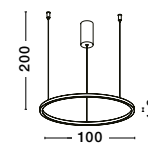

TARQUIN . 9345609

Dimmable
Sandy Black Aluminum
& Acrylic
LED 58 Watt 230 Volt
3132Lm 3000K IP20
D:100 H: 200 cm