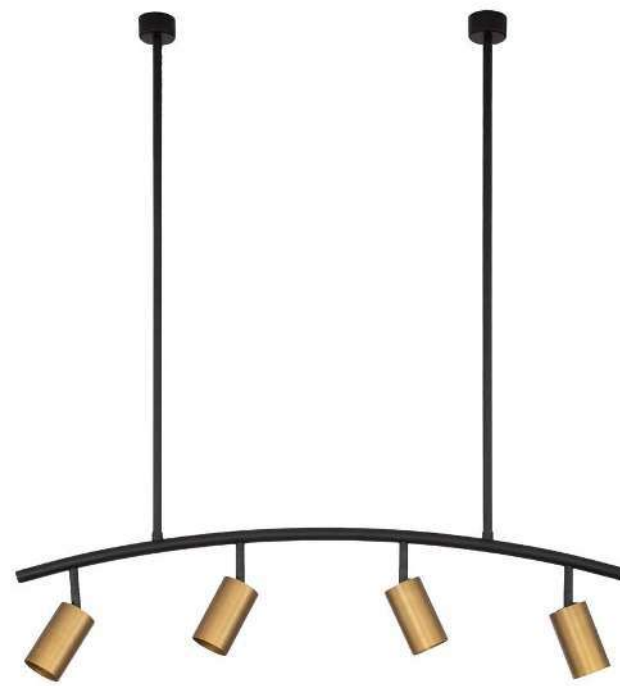

POGNO - 9111457
Black & Gold Aluminium
LED GU10 4x10 Watt IP20
230 Volt Bulb Excluded
L: 96.5 H: 90 cm