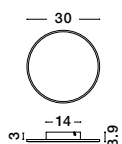

NEVO - 9248158
Sandy White Aluminium
& Acrylic
LED 20.5W Watt 230 Volt
1450Lm 3000K IP20
D: 30 W: 3.9 H: 30cm