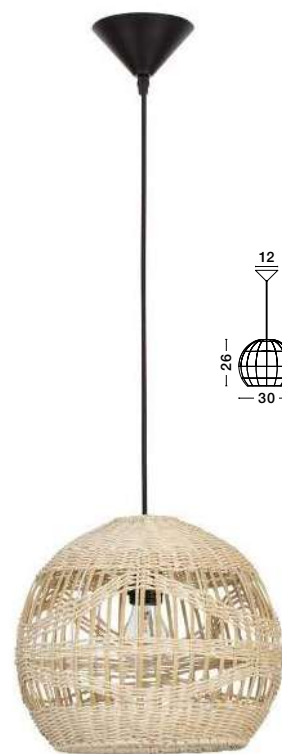

MARLO • 9586503
Natural Rattan
Black Fabric Wire & Base
LED E27 1x12 Watt 230 Volt
IP20 Bulb Excluded
D: 30 H: 26 H₂: 195 cm