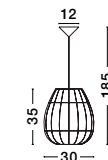

MARLO - 9586501
Natural Rattan
Black Fabric Wire & Base
LED E27 1x12 Watt 230 Volt
IP20 Bulb Excluded
D: 30 H: 35 Hz: 185 cm