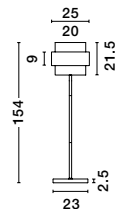

SIANNA - 9236410

Smoke Glass
Brass Gold Metal
LED E27 1x12 Watt 230 Volt
IP20 Bulb Excluded
D: 25 H: 154 cm