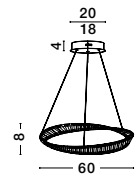

AURELIA - 9333061
Dimmable
Gold Metal & Crystal
LED 36W 230 Volt
3180.16Lm 3500K
IP20 Class I
D: 60 H: 120 cm