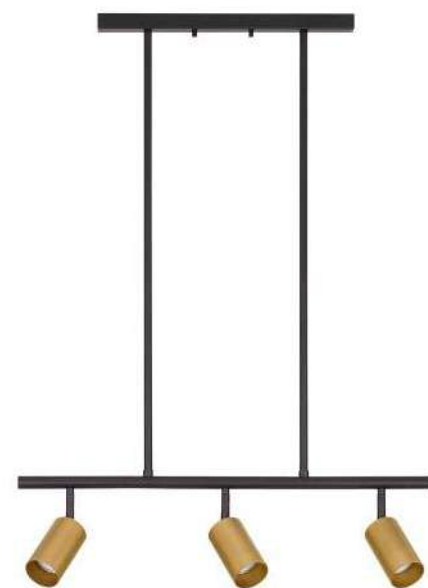

POGNO - 9111458
Black & Gold Aluminium
LED GU10 3x10 Watt IP20
230 Volt Bulb Excluded
L: 72 H: 87.5 cm