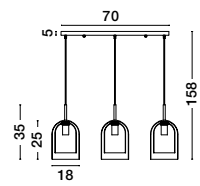

VELOR - 9236720
Double Layered Smoky Glass
Black Cord
Black Metal Base
LED E27 3x12 Watt 230 Volt
IP20 Bulb Excluded
L: 70 H: 158 cm