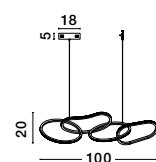

LED WARM WHITE DRIVER INCL.

GIRISH - 9248111

Dimmable

Gold plating Stainless Steel & Acrylic

LED 51.5 Watt 230 Volt
2400Lm 3000K IP20
L: 100 W: 20 H: 120 cm

GIRISH - 9248110

Dimmable

Gold plating Stainless Steel & Acrylic