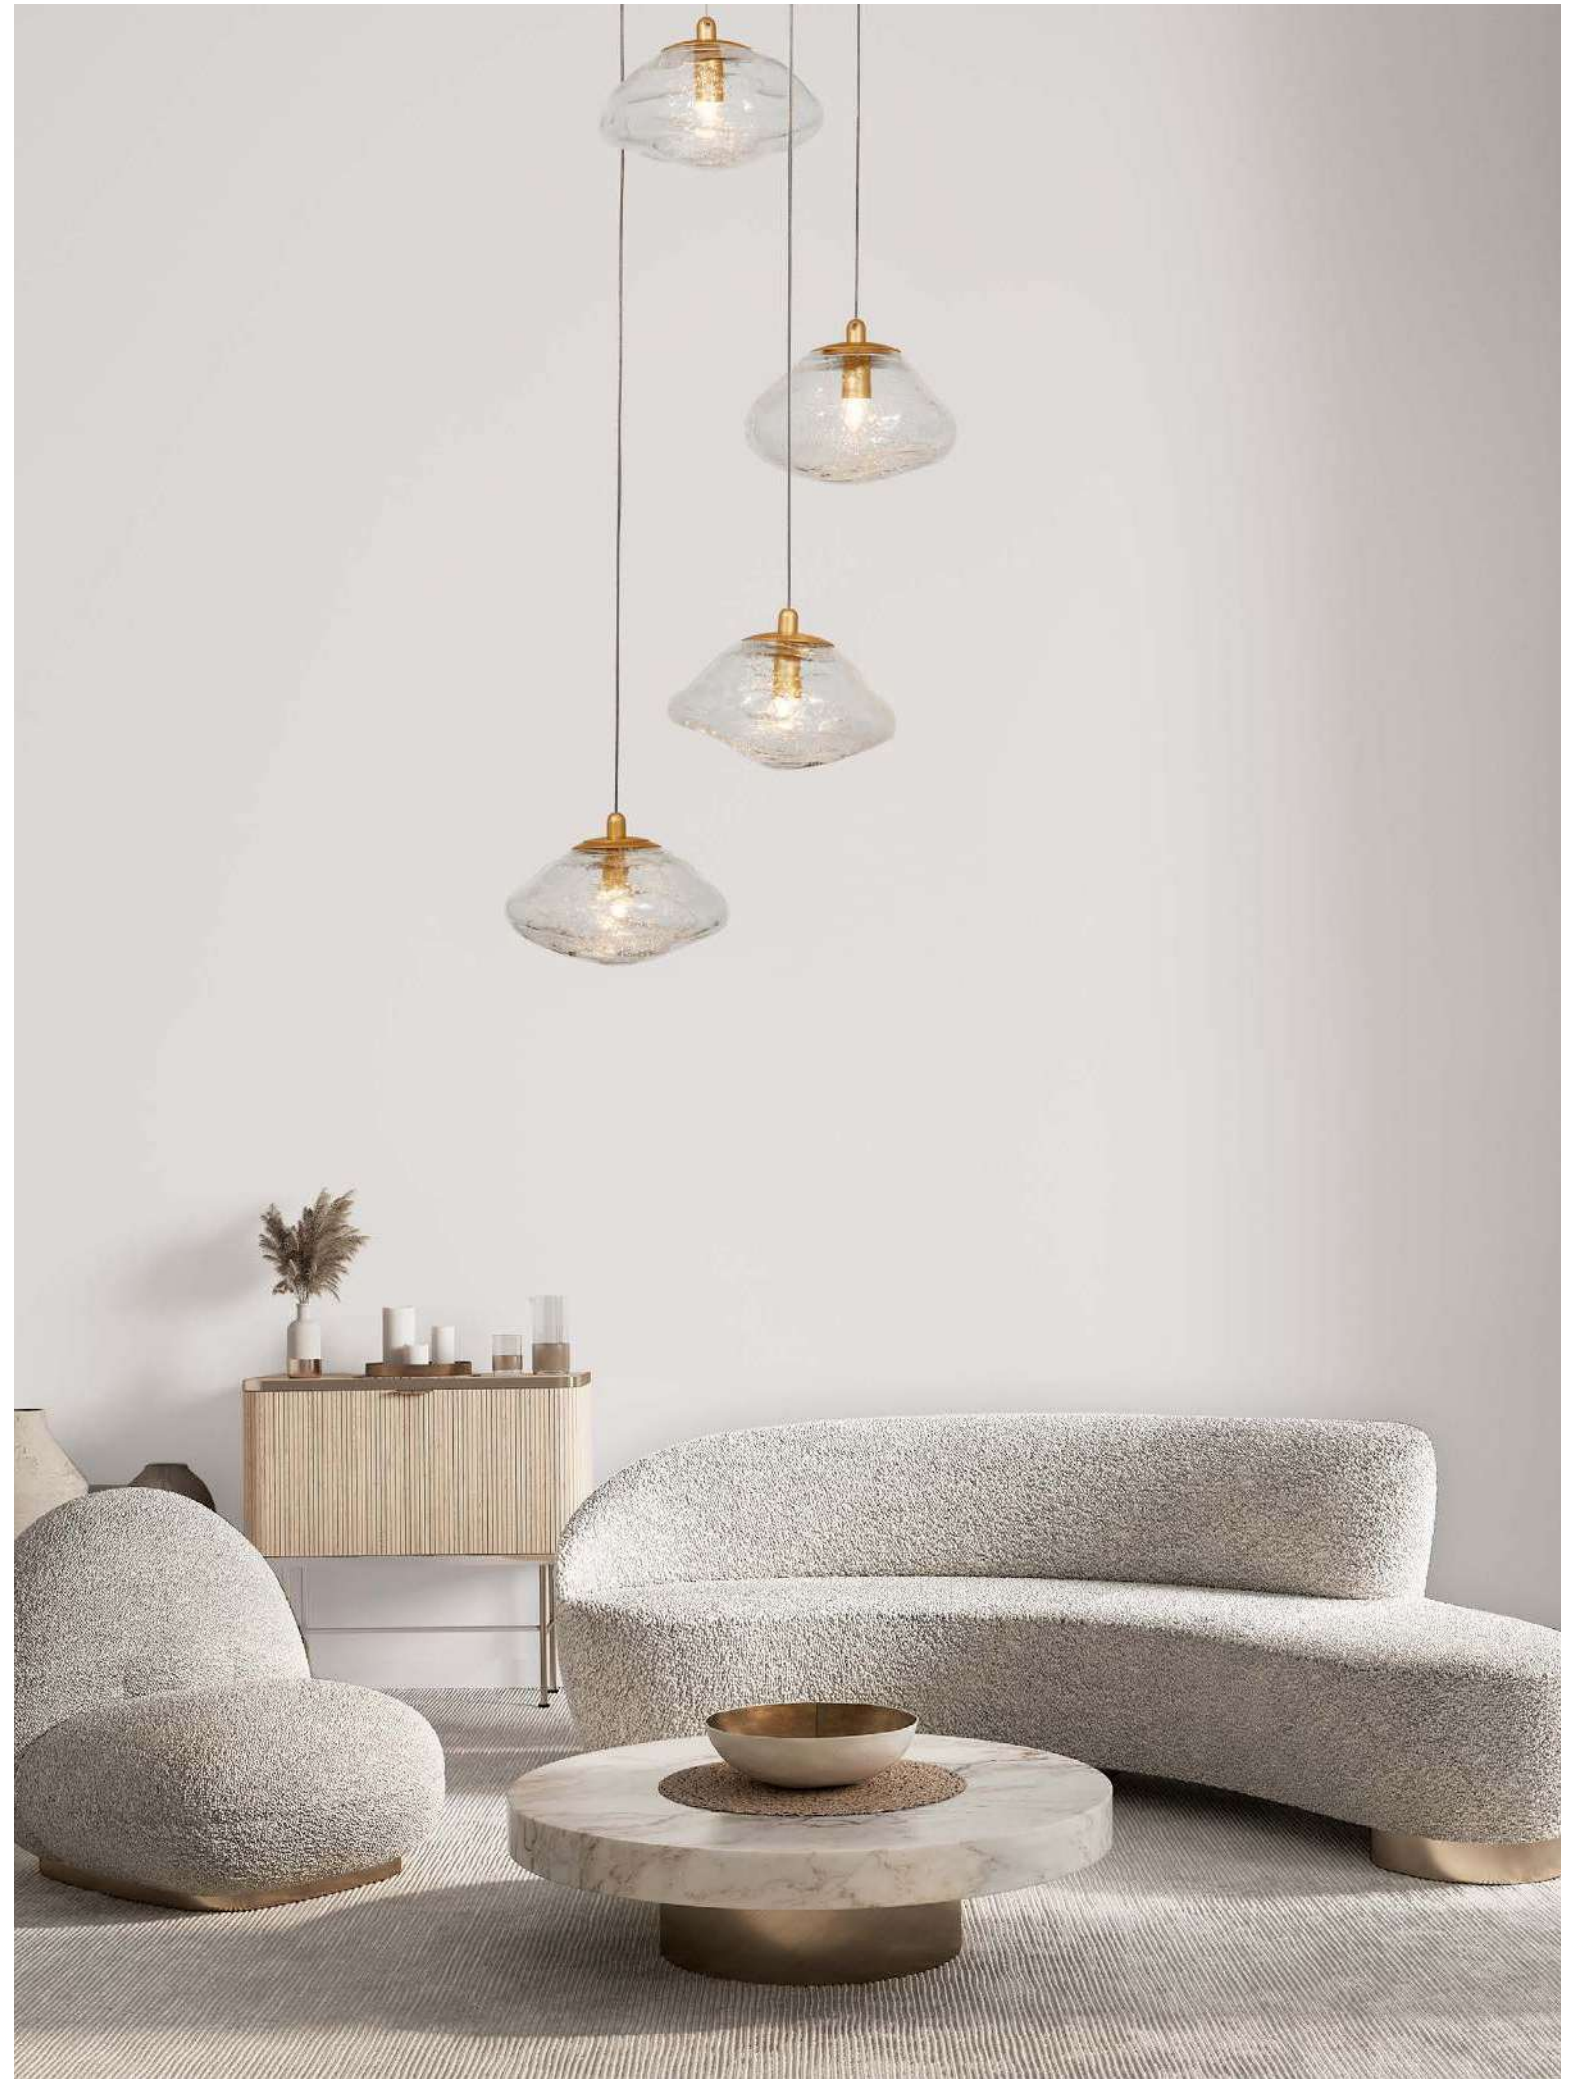

PIELO - 9043315
Brass Gold Metal
Opal Glass
LED G9 1x5 Watt
Bulb Excluded
D: 12 W: 12 H: 45 cm