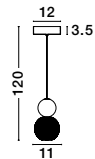

BRILLE - 9511020
Gold Aluminium
& Acrylic
LED 4 Watt 230V
344.5Lm 3200K IP20
D: 11 H: 120 cm