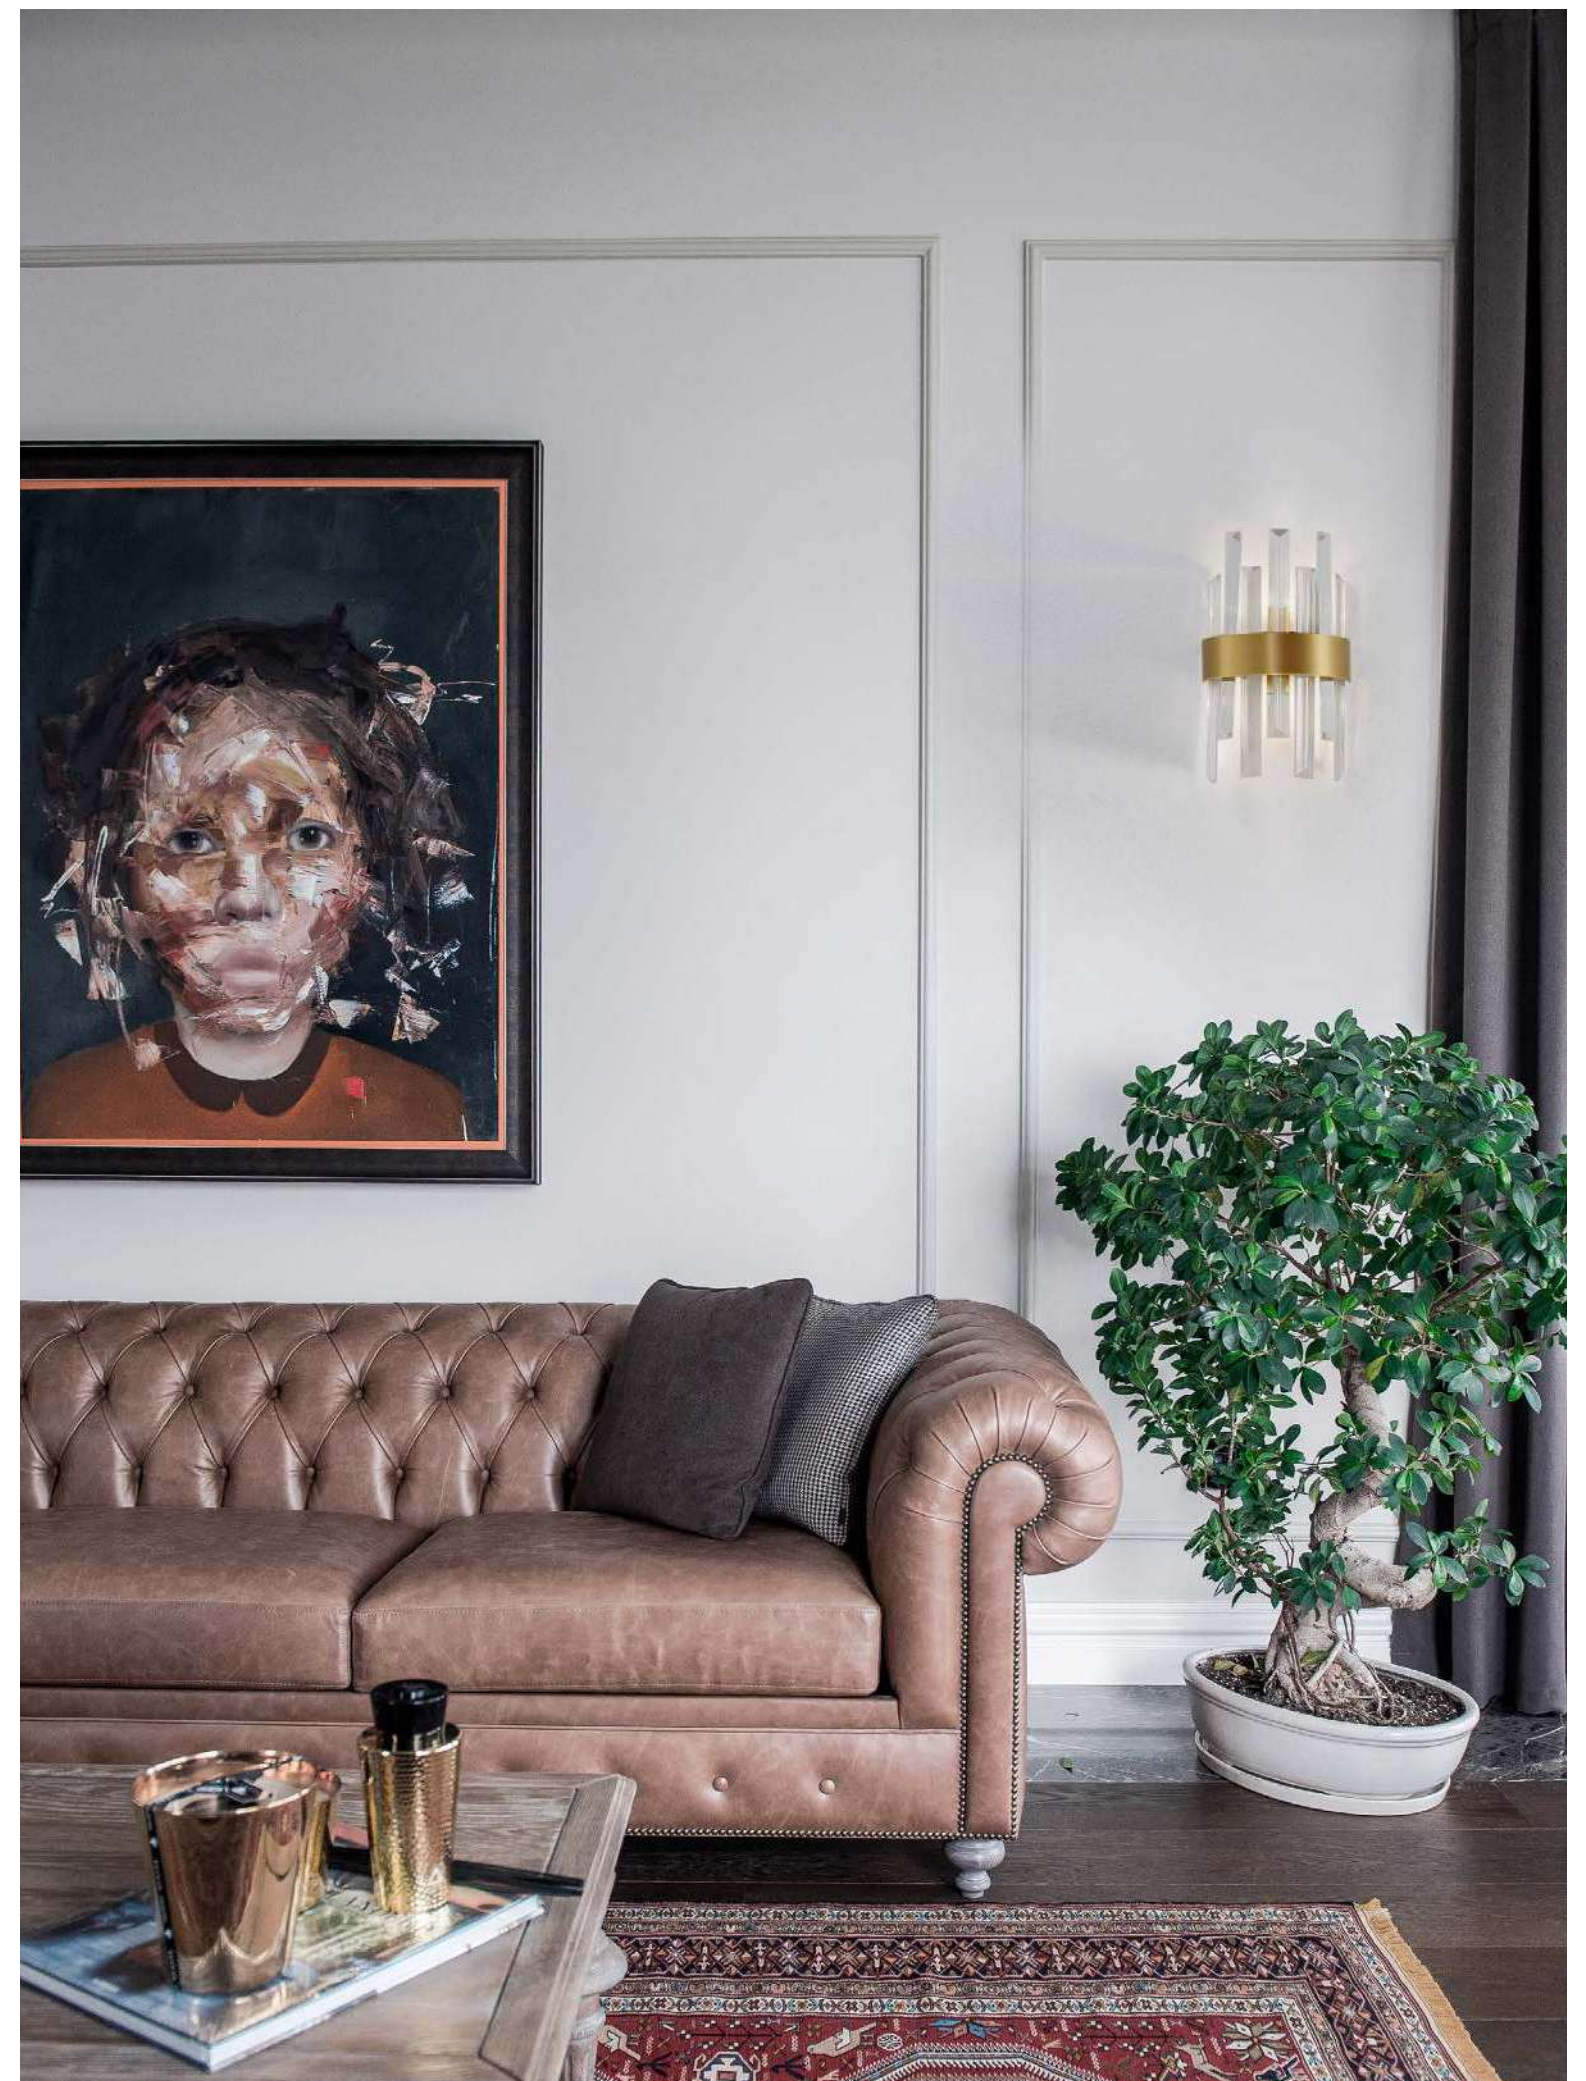

Crown

CROWN - 9695219

Satin Gold Metal
 Clear Crystal (30 pcs)
 LED G9 5x5 Watt 230 Volt
 IP20 Bulb Excluded
 D: 35 H: 120 cm

CROWN - 9695218

Satin Gold Metal
 Clear Crystal (48 pcs)
 LED G9 7x5 Watt 230 Volt
 IP20 Bulb Excluded
 D: 55 H: 120 cm