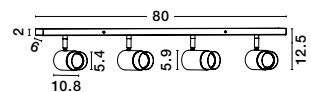

POGNO - 9111436
Sandy black & Gold Aluminium
LED GU10 4x10 Watt IP20
220-240 Volt Bulb Excluded
L: 80 W: 6 H: 14 cm