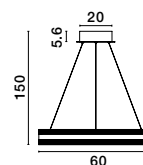

LED WARM WHITE DRIVER INCL.