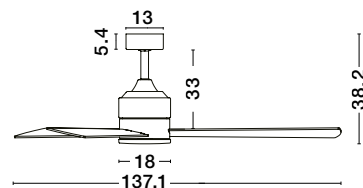

Reversible Blades

AXEL - 9952340

Stainless Steel
White Acrylic
LED 18 Watt 230 Volt
1080Lm 3000K-6500K IP20
D: 18 H: 2.5 cm

Comparable with:
9952345, 9952350, 9952355

FAN SPECIFICATIONS

Product Nm.	Body Material	Blades Material	Product Size	Speed	Length of Each Blade	Motor Type	Watt (max.)	Power Supply	Airflow (CFM)	RPM	Noise Level	Net Weight	Blade Sweep	Summer/Winter Function	Light	Remote Control	Guarantee	Class
9952345	Stainless Aluminium	Teak & Walnut Plywood	D: 137.1 cm H: 38.2 cm	6 Speed Remote	52"	DC	38W	AC220-240V	5041	205	N/A	5,1 Kg	N/A	✓	✓	✓	2 Years Light & control 10 Years motor	I
9952350	Black Aluminium	Black & Walnut Plywood	D: 137.1 cm H: 38.2 cm	6 Speed Remote	52"	DC	38W	AC220-240V	5041	205	N/A	5,1 Kg	N/A	✓	✓	✓	2 Years Light & control 10 Years motor	I
9952355	White Aluminium	White & Oak Plywood	D: 137.1 cm H: 38.2 cm	6 Speed Remote	52"	DC	38W	AC220-240V	5041	205	N/A	5,1 Kg	N/A	✓	✓	✓	2 Years Light & control 10 Years motor	I