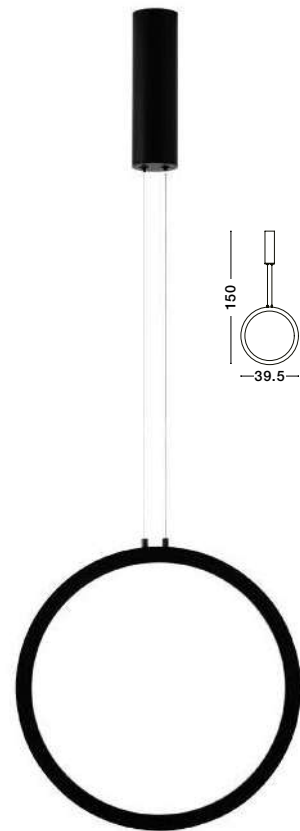

CHANGE - 9070165

Dimmable
Sandy Black Aluminium
& Acrylic
LED 25 Watt 230 Volt
741Lm 3000K IP20
D: 39.5 H: 150 cm