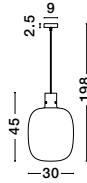

CINZIA - 9236640

Champagne Glass
White Cord
Brass Gold Metal
LED E27 1x12 Watt 230 Volt
IP20 Bulb Excluded
D: 30 H1: 45 H2: 198 cm