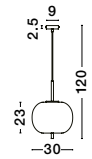

LATO - 9624071
Black Metal & Opal Glass
LED E27 1x12 Watt 230 Volt
IP20 Bulb Excluded
D: 30 H: 120 cm