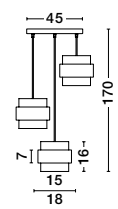

SIANNA - 9236372
Smoke Glass
Brass Gold Metal
LED E27 3x12 Watt 230 Volt
IP20 Bulb Excluded
D: 45 H: 170 cm

SIANNA - 9236362
Smoke Glass
Brass Gold Metal
LED E27 1x12 Watt 230 Volt
IP20 Bulb Excluded
D: 18 H: 16 H: 220 cm

SIANNA - 9236382
Smoke Glass
Brass Gold Metal
LED E27 3x12 Watt 230 Volt
IP20 Bulb Excluded
L: 82 W: 18 H: 140 cm