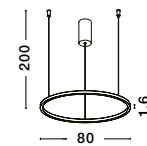

TARQUIN . 9345605

Dimmable
Sandy Black Aluminum
& Acrylic
LED 48 Watt 230 Volt
2592Lm 3000K IP20
D: 80 H: 200 cm