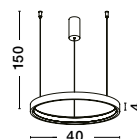

PERRINE - 9345614

Brushed Champagne Silver Aluminium & Acrylic
LED 30 Watt 230 Volt
1080Lm 3000K IP20
D: 40 H: 150 cm