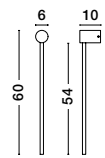

LED WARM WHITE DIMMER INCL.

ADEN - 9081810
 Sandy Black Aluminium
 LED 20 Watt AC220-240V
 1400Lm 3000K IP20
 D: 1.5 W:6.5 H: 120 cm

LED WARM WHITE DIMMER INCL.

SYNTHESI . 9009322

Sandy Black Aluminium
& Acrylic
LED 18 Watt 230V
777Lm 3000K IP20
D: 6 W: 10 H: 60 cm