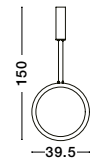

CHANGE - 9070165

Dimmable
Sandy Black Aluminium
& Acrylic
LED 25 Watt 230 Volt
741Lm 3000K IP20
D: 39.5 H: 150 cm