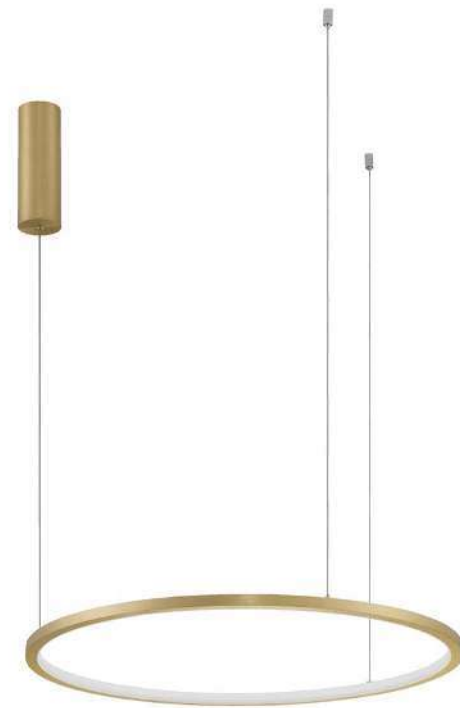

TARQUIN - 9345602

Dimmable

Brushed Gold Aluminum
& Acrylic
LED 36 Watt 230 Volt
1980Lm 3000K IP20
D: 60 H: 200 cm