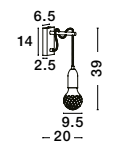

VEDA - 9536416
Black Metal & Clear Glass
LED G9 1x6 Watt 230 Volt
IP20 Bulb Excluded
L: 9.5 W: 20 H: 39 cm