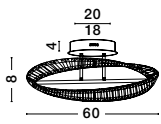

AURELIA - 9333060
Dimmable
Gold Metal & Crystal
LED 36W 230 Volt
3728.28Lm 3500K
IP20 Class I
D: 60 H: 15 cm