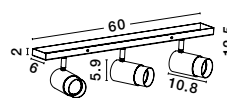

POGNO - 9111435
Sandy black & Gold Aluminium
LED GU10 3x10 Watt IP20
220-240 Volt Bulb Excluded
L: 60 W: 6 H: 14 cm