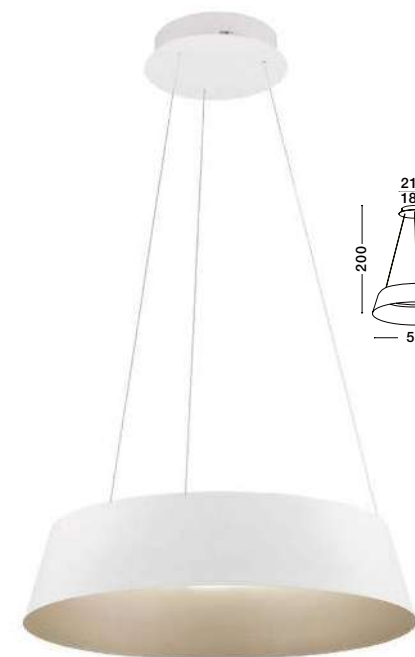

ALBA - 9345657
Dimmable
Sandy White Aluminium Outside
Champaign Gold Inside
LED 50 Watt 230V
2196Lm 3000K IP20
D: 54 H: 200 cm