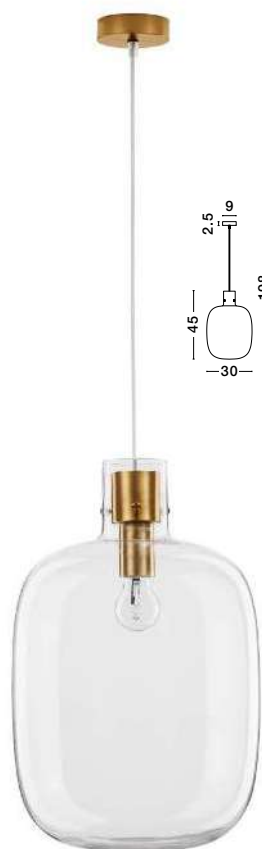

CINZIA - 9236630
Clear Glass
White Cord
Brass Gold Metal
LED E27 1x12 Watt 230 Volt
IP20 Bulb Excluded
D: 30 H: 45 H₂: 198 cm