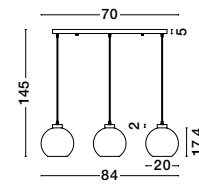

PALMER - 9241140
Smoky Glass
Black Cord
Black Metal Base
LED E27 3x12 Watt 230 Volt
IP20 Bulb Excluded
D: 30 H: 145 cm