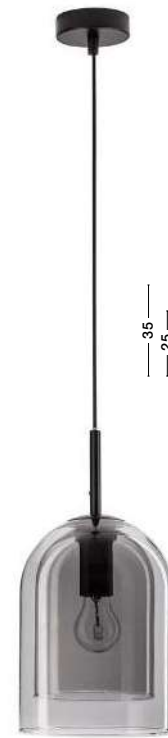

VELOR - 9236700
Double Layered Smoky Glass
Black Cord
Black Metal Base
LED E27 1x12 Watt 230 Volt
IP20 Bulb Excluded
D: 18 H: 240 cm

VELOR - 9236720
Double Layered Smoky Glass
Black Cord
Black Metal Base
LED E27 3x12 Watt 230 Volt
IP20 Bulb Excluded
L: 70 H: 158 cm