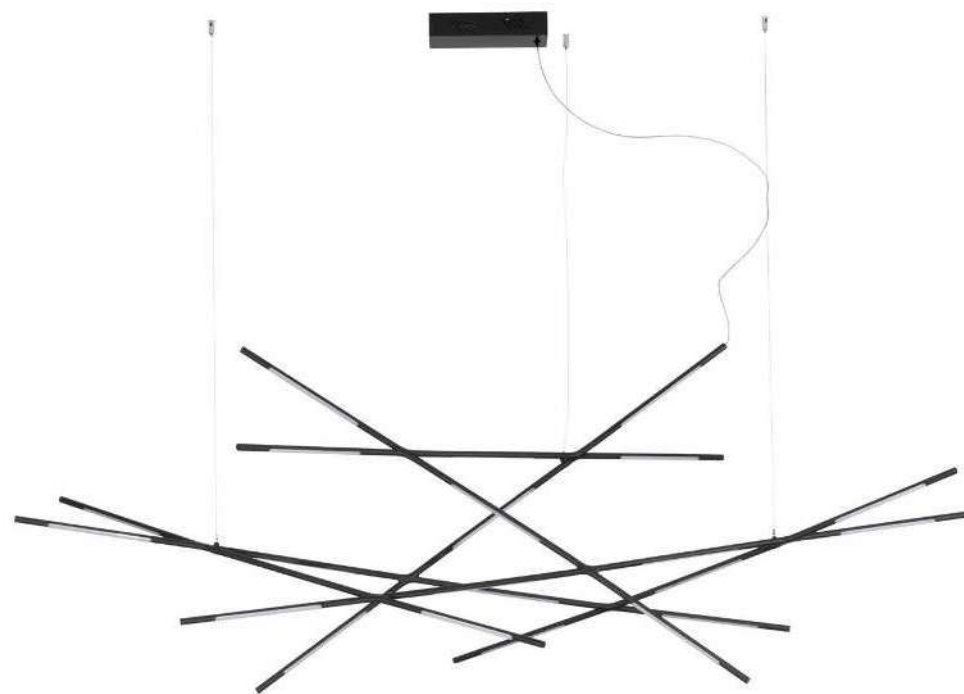

RACCIO - 9695216
Dimmable
Black Metal & Acrylic
LED 109 Watt 230 Volt
6868Lm 3000K IP20
L: 180.5 W: 75 H: 200 cm