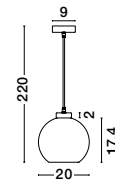

PALMER - 9241130
Smoky Glass
Black Cord
Black Metal Base
LED E27 1x12 Watt 230 Volt
IP20 Bulb Excluded
D: 20 H1: 17.4 H2: 220 cm