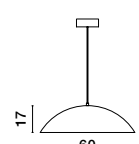

GLIM - 9081280

Dimmable

Sandy White Outside
Natural Wood Inside Aluminium &
Acrylic
LED 47 Watt 230V
2015Lm 3000K IP20
D: 60 H: 120 cm

GLIM - 9081290

Dimmable

Sandy Black Outside
Natural Wood Inside Aluminium &
Acrylic
LED 47 Watt 230V
2015Lm 3000K IP20
D: 60 H: 120 cm