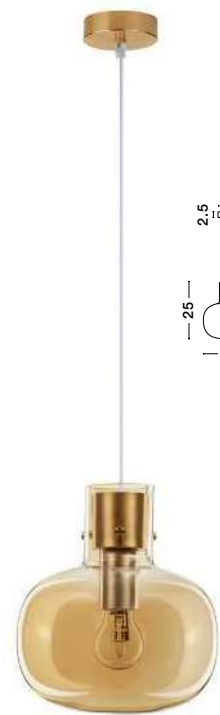

CINZIA - 9236650

Champagne Glass
White Cord
Brass Gold Metal
LED E27 1x12 Watt 230 Volt
IP20 Bulb Excluded
D: 22 H1: 25 H2: 178 cm