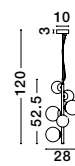

ODILLIA - 9009251
Matt Black Metal & Glass
LED G9 6x6 Watt 230 Volt
IP20 Bulb Excluded
L: 28 H: 120 cm