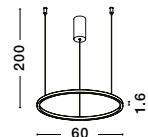

TARQUIN - 9345600

Dimmable

Sandy White Aluminum
& Acrylic
LED 36 Watt 230 Volt
1980Lm 3000K IP20
D: 60 H: 200 cm