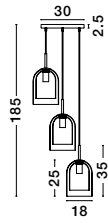

VELOR - 9236735
Double Layered Dark
Champagne Glass
Black Cord
Black Metal Base
LED E27 3x12 Watt 230 Volt
IP20 Bulb Excluded
D: 30 H: 185 cm