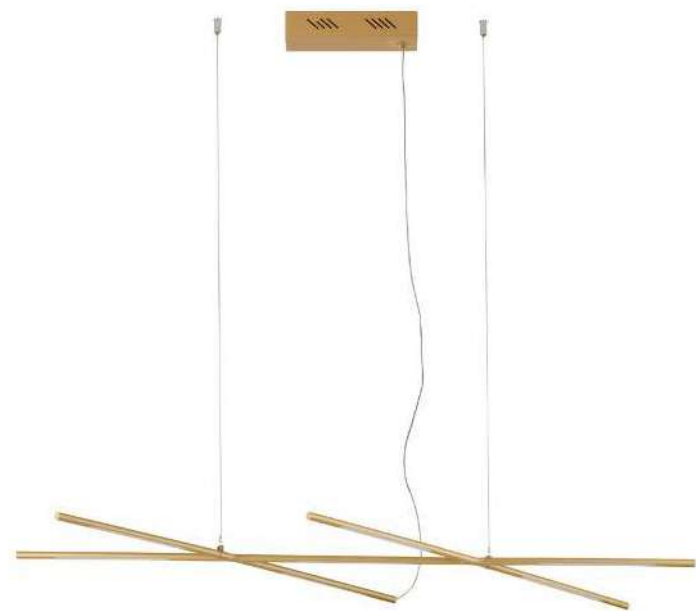

RACCIO - 9695214
Dimmable
Brass Gold Metal & Acrylic
LED 27 Watt 230 Volt
1491Lm 3000K IP20
L: 115 W: 53 H: 200 cm