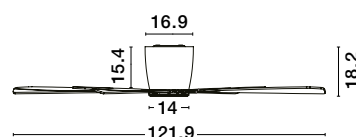

DELL - 9952320