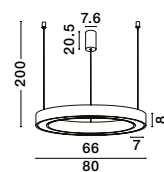

Powered By
tuya

MORBIDO - 9345643
Dimmable
Brass Gold Aluminium
& Acrylic
LED 60 Watt 230 Volt
3116Lm 2700K - 4000K IP20
Included Remote Control
D1: 80 D2: 66 H: 200 cm

MORBIDO - 9345642
Dimmable
Sandy Black Aluminium
& Acrylic
LED 60 Watt 230 Volt
3116Lm 2700K - 4000K IP20
Included Remote Control
D1: 80 D2: 66 H: 200 cm

MORBIDO - 9345641
Dimmable
Sandy White Aluminium
& Acrylic
LED 60 Watt 230 Volt
3116Lm 2700K - 4000K IP20
Included Remote Control
D1: 80 D2: 66 H: 200 cm

WIDTH
7 cm