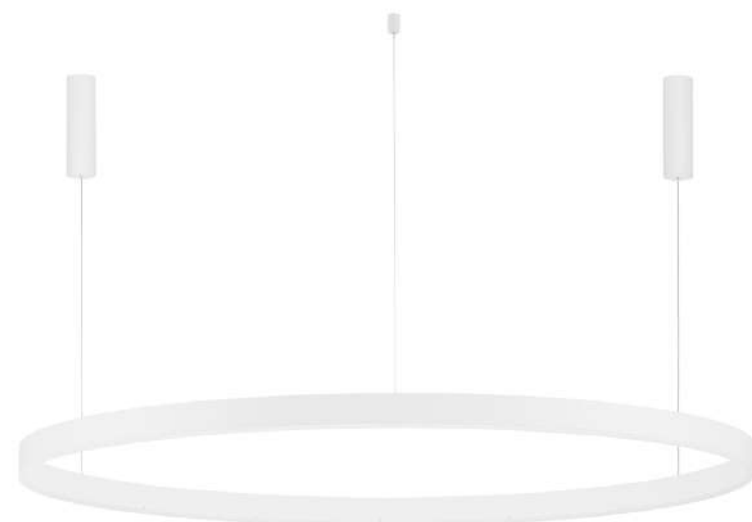

MOTIF . 9530203

Dimmable
Sandy White Aluminium
& Acrylic
LED 80 Watt 230 Volt
6864Lm 3000K IP20
D: 150 H: 250 cm