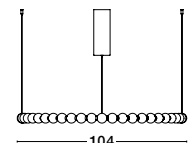

PERLA - 9695232

Dimmable
Gold Metal & Opal Glass
LED 96 Watt 230 Volt
8075Lm 3000K IP20
Remote Control Included
D: 104 H: 200 cm