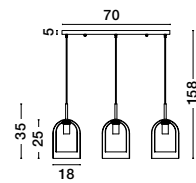

VELOR - 9236740
Double Layered Dark
Champagne Glass
Black Cord
Black Metal Base
LED E27 3x12 Watt 230 Volt
IP20 Bulb Excluded
L: 70 H: 158 cm