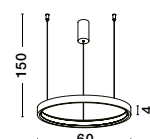

PERRINE - 9345619

Brushed Gold Aluminium & Acrylic
LED 42 Watt 230 Volt
1512Lm 3000K IP20
D: 60 H: 150 cm