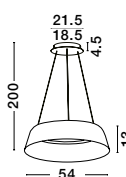

ALBA - 9345657
Dimmable
Sandy White Aluminium Outside
Champaign Gold Inside
LED 50 Watt 230V
2196Lm 3000K IP20
D: 54 H: 200 cm