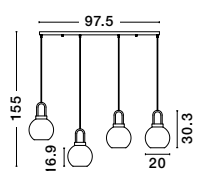

IRVINE . 9241180

Clear Glass
Black Cord
Brass Gold Metal
LED E27 4x12 Watt 230 Volt
IP20 Bulb Excluded
L: 97.5 H1: 30.3 H2: 155 cm