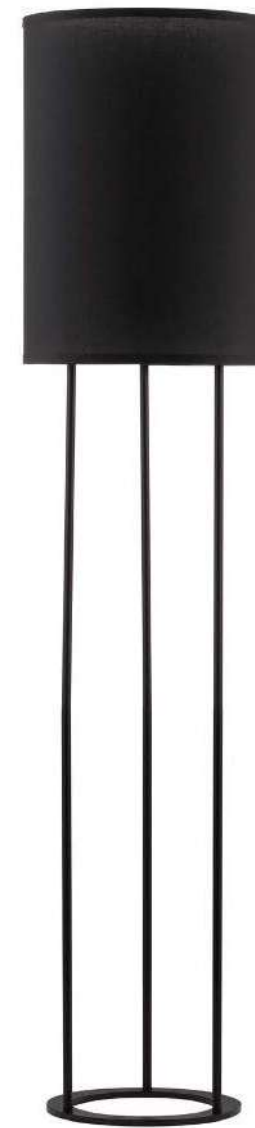

LEITH - 9043301

Black Fabric Shade
& Black Aluminium
LED E27 1x12 Watt 230 Volt
IP20 Bulb Excluded
D: 30 H: 135 cm