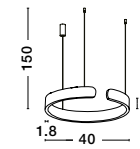

LED WARM WHITE DRIVER INCL.