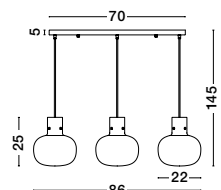

CINZIA - 9236520

Smoky Glass
Black Cord
Black Metal Base
LED E27 3x12 Watt 230 Volt
IP20 Bulb Excluded
L: 86 H: 25 H_z: 175 cm