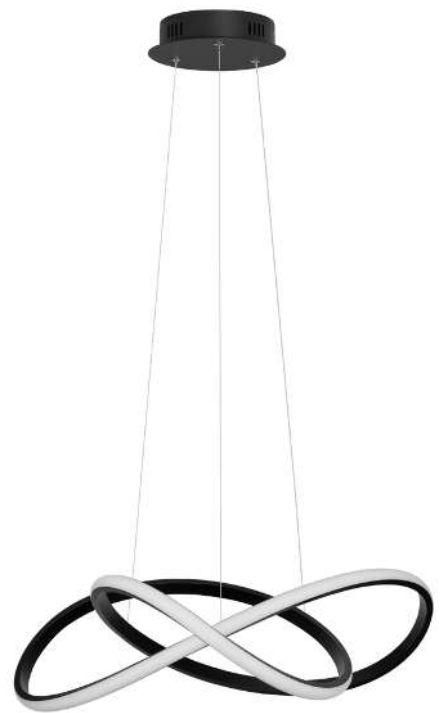

AMARA - 9248108

Dimmable
Sandy Black Aluminium
& Acrylic
LED 54 Watt 230 Volt
2800Lm 3000K IP20
D: 68 H: 120 cm

AMARA - 9248107

Sandy Black Aluminium
& Acrylic
LED 28 Watt 230 Volt
1600Lm 3000K IP20
D: 56 H: 120 cm

AMARA - 9248106

Sandy Black Aluminium
& Acrylic
LED 23 Watt 230 Volt
1400Lm 3000K IP20
L: 61 W: 24.5 H: 27 cm