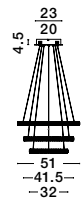

LED WARM WHITE DRIVER INCL.

GINEVRA - 9748160
 Dimmable
 Sandy black Aluminium
 & Acrylic
 LED 56 Watt 230 Volt
 3750Lm 3000K IP20
 D: 57 H: 120 cm

LED WARM WHITE DRIVER INCL.

GINEVRA - 9748159
 Dimmable
 Sandy black Aluminium
 & Acrylic
 LED 54 Watt 230 Volt
 3350Lm 3000K IP20
 D: 41.5 D₂: 60.5 H: 120 cm