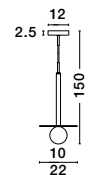

PIELO - 9043306

Sandy Black Metal
Opal Glass
LED G9 Watt 1x5 Watt
230 Volt IP20 Bulb Excluded
D: 22 H: 55 H2: 150 cm

PIELO - 9043316

Sandy Black Metal
Opal Glass
LED G9 4x5 Watt 230 Volt
IP20 Bulb Excluded
L: 51 W: 37 H: 17 cm