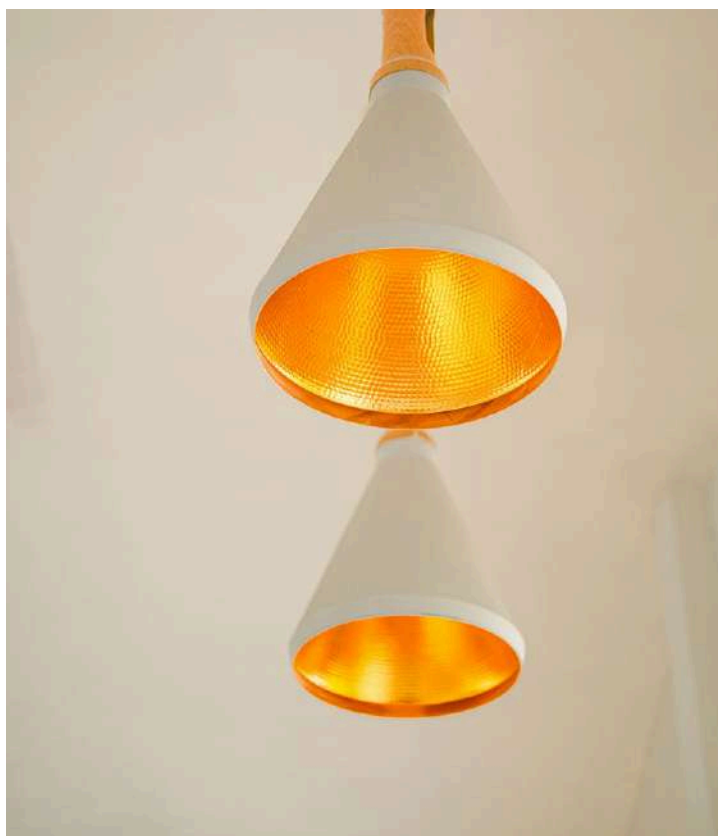

■ TRENDY SP1 ALB

KL6250

Dimensiuni/Dimensions: H147 × Ø26 cm
Culoare/Color: alb, auriu, natur/white, gold, natur
Material/Material: aluminiu/aluminium
Bec recomandat/
Recommended light bulb: 1×E27 max 15W LED
Bec inclus/Included light
bulb: nu/no

■ TRENDY SP1 BIG ALB

KL6248

Dimensiuni/Dimensions: H142 × Ø35 cm
Culoare/Color: alb, auriu, natur/white, gold, natur
Material/Material: aluminiu/aluminium
Bec recomandat/
Recommended light bulb: 1×E27 max 15W LED
Bec inclus/Included light
bulb: nu/no