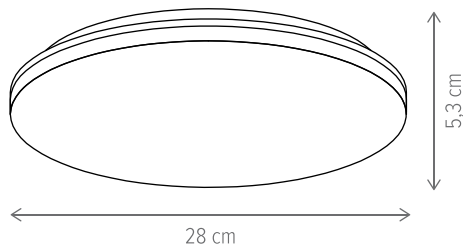

Full 18W
Plump 18W