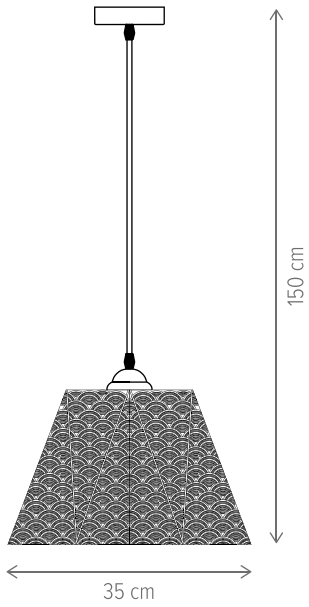

Flask 4

Hexa SP1