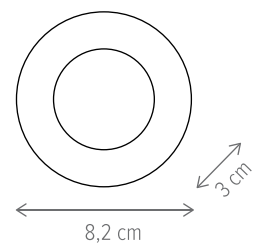

HL 6015 Mobil

Swing Fix

Swing Mobil

RELAX / RELAX

KALIFA 3

KL100009

Dimensiuni/Dimensions: H24 × L44 × W12 cm
 Culoare/Color: alb, gri, negru/white, grey, black
 Material/Material: textil, metal/fabric, metal
 Bec recomandat/
 Recommended light bulb: 3×E14 max 9W LED
 Bec inclus/Included light
 bulb: nu/no