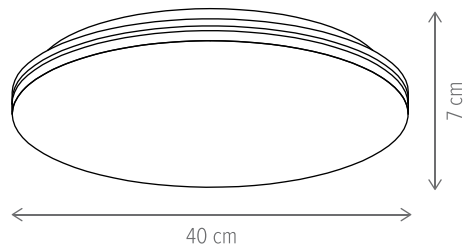

Skylight 24W