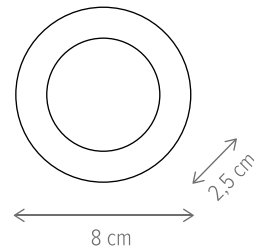

HL 6015 Mobil

Swing Fix

Swing Mobil

RELAX / RELAX

KALIFA 3

KL100009

Dimensiuni/Dimensions: H24 × L44 × W12 cm
 Culoare/Color: alb, gri, negru/white, grey, black
 Material/Material: textil, metal/fabric, metal
 Bec recomandat/
 Recommended light bulb: 3×E14 max 9W LED
 Bec inclus/Included light
 bulb: nu/no