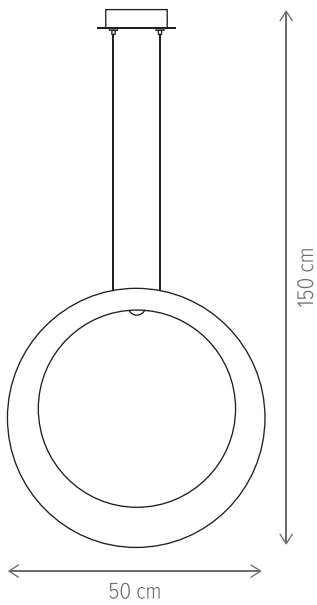

INTRIGUE AP1 WH

KL141016

Dimensiuni/Dimensions: H15 × L30 × W29 cm
Culoare/Color: alb/white
Material/Material: aluminiu, silicon, metal/aluminium, silicone, metal
Putere/Power: 16W
Led inclus/Led included: da/yes
Clasă energetică/Energy class: G
Dimabil/Dimmable: nu/no

INTRIGUE PL1 WH

KL140021

Dimensiuni/Dimensions: H19 × Ø50 cm
Culoare/Color: alb/white
Material/Material: aluminiu, silicon, metal/aluminium, silicone, metal
Putere/Power: 40W
Led inclus/Led included: da/yes
Clasă energetică/Energy class: G
Dimabil/Dimmable: nu/no

Dimensiuni/Dimensions: H12 × Ø46 cm
Culoare/Color: alb/white
Material/Material: metal, acril/metal, acrylic
Putere/Power: 50W/100W/50W
Led inclus/Led included: da/yes
Clasă energetică/Energy class: G
Dimabil/Dimmable: nu/no