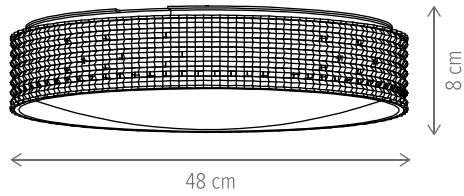

KL6426

Dimensiuni/Dimensions: H9 × L80 × W50,5 cm
Culoare/Color: argintiu/silver
Material/Material: metal, PC/metal, PC
Putere/Power: 40W
Led inclus/Led included: da/yes
Dimabil/Dimmable: nu/no

Angular PL1