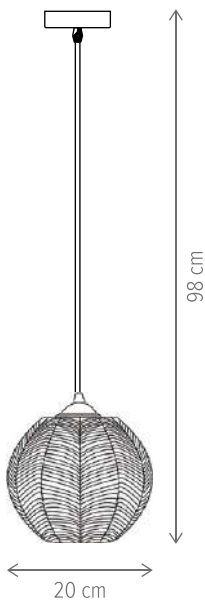

Carnelia TL1

Amazon SP1