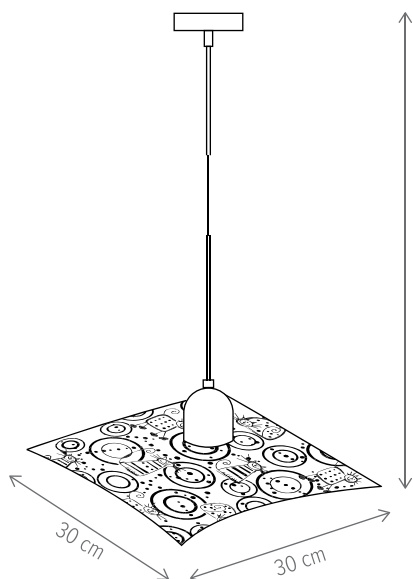

Ruffy 300/S