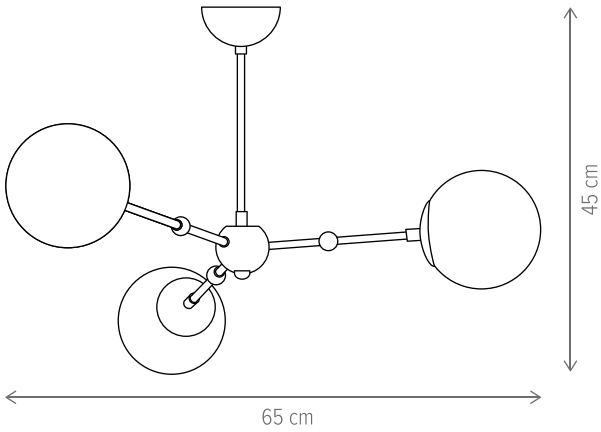

POT

■ POT SP1

LY-1047

Dimensiuni/Dimensions: H80 × Ø26,5 cm
Culoare/Color: crom, transparent/chrome, clear
Material/Material: metal, sticlă/metal, glass
Bec recomandat/
Recommended light bulb: 1×E27 max 15W LED
Bec inclus/Included light
bulb: nu/no