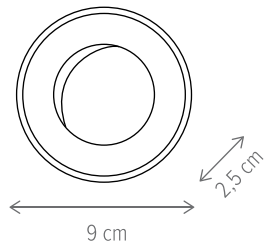

HL 611A Mobil Resin