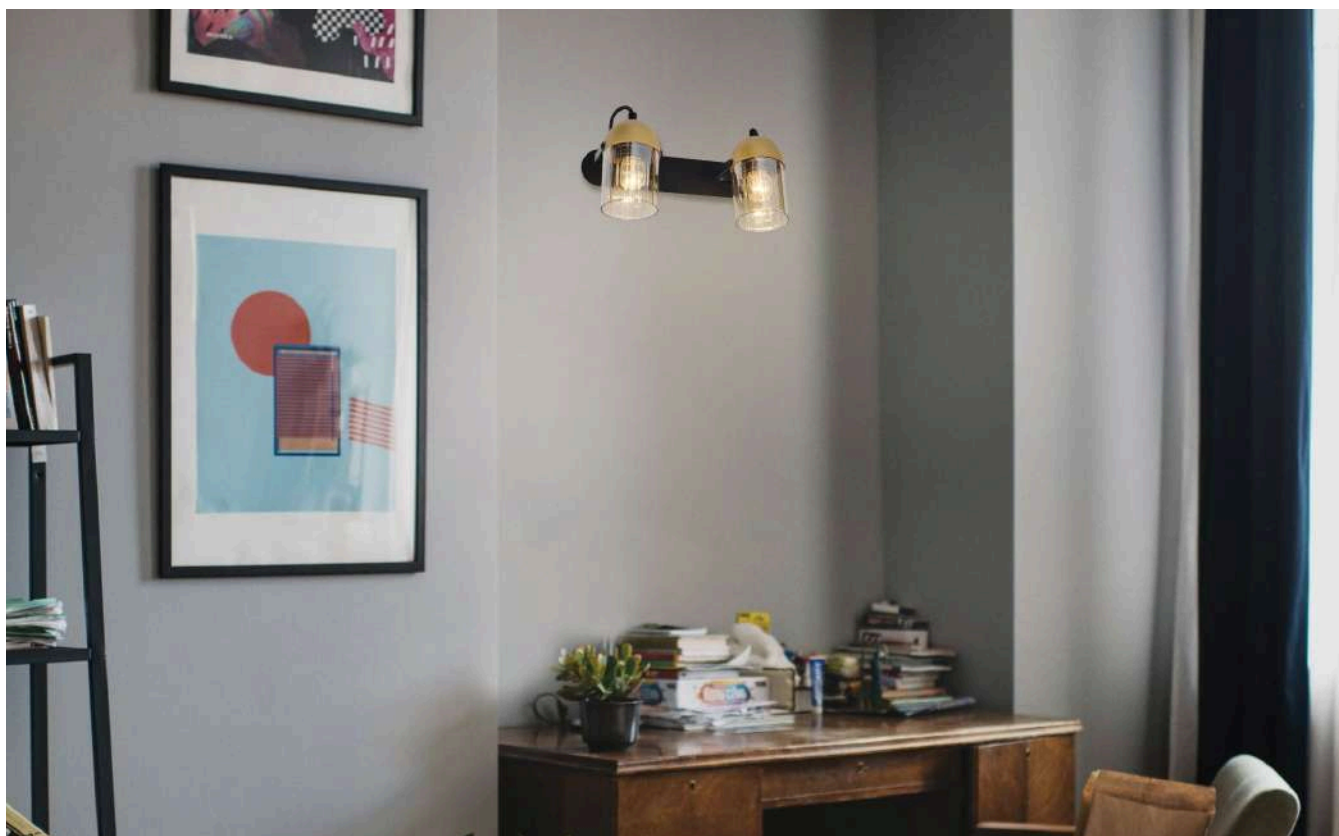

RAFAD 2

LY-3497

Dimensiuni/Dimensions: H17 × L30 × W21 cm
Culoare/Color: auriu, ambra, negru/gold, amber, black
Material/Material: metal, sticlă/metal, glass
Bec recomandat/
Recommended light bulb: 2×E27 max 15W LED
Bec inclus/Included light bulb: nu/no

RAFAD 3

LY-3498

Dimensiuni/Dimensions: H17 × L46 × W21 cm
Culoare/Color: auriu, ambra, negru/gold, amber, black
Material/Material: metal, sticlă/metal, glass
Bec recomandat/
Recommended light bulb: 3×E27 max 15W LED
Bec inclus/Included light bulb: nu/no