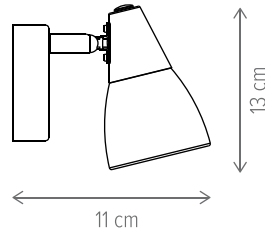

Tripper PL3

Parry AP1