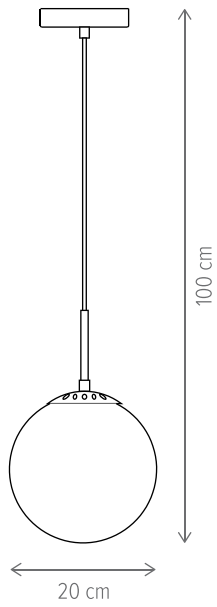

Ceres 20

Ceres 25

Ceres 30

■ MISTERY TL1 G

KL108040

Dimensiuni/Dimensions: H24 × L20 × W21,5 cm
 Culoare/Color: auriu, alb opal/gold, opal white
 Material/Material: metal, sticlă/metal, glass
 Bec recomandat/
 Recommended light bulb: 1×E27 max 15W LED
 Bec inclus/Included light
 bulb: nu/no
 Lungime cablu/Cable
 length: 110 cm