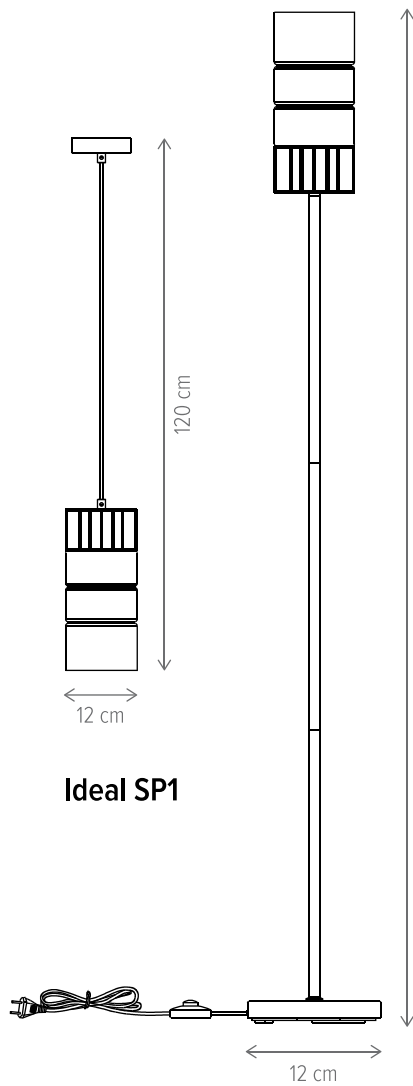

Ideal AP2

Ideal SP1