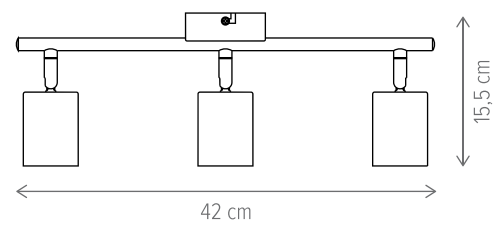

Spike 3 B/W/G