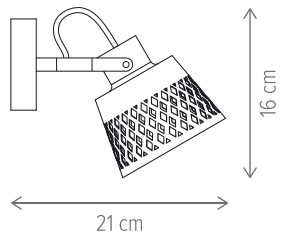

Simply PL4

Karo AP1