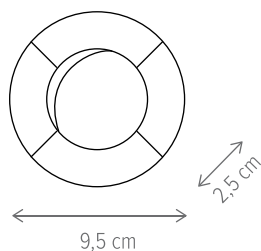

HL 8003 Mobil