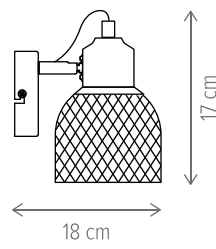

Brise 4

Urban 1