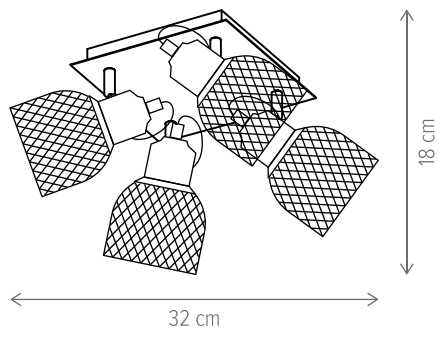

Urban 2

Urban 4

LAZARUS

LAZARUS SP1

KL6344

Dimensiuni/Dimensions: H123 × L23 × W23 cm
Culoare/Color: negru, natur/black, natur
Material/Material: metal, lemn/metal, wood
Bec recomandat/
Recommended light bulb: 1×E27 max 15W LED
Bec inclus/Included light
bulb: nu/no