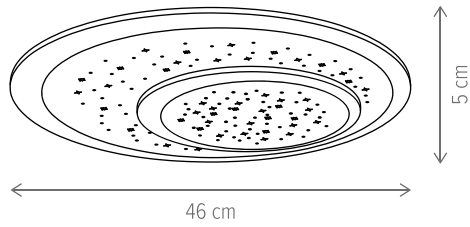

**Perfect 30W
Excellent 30W**

Occhio 47W