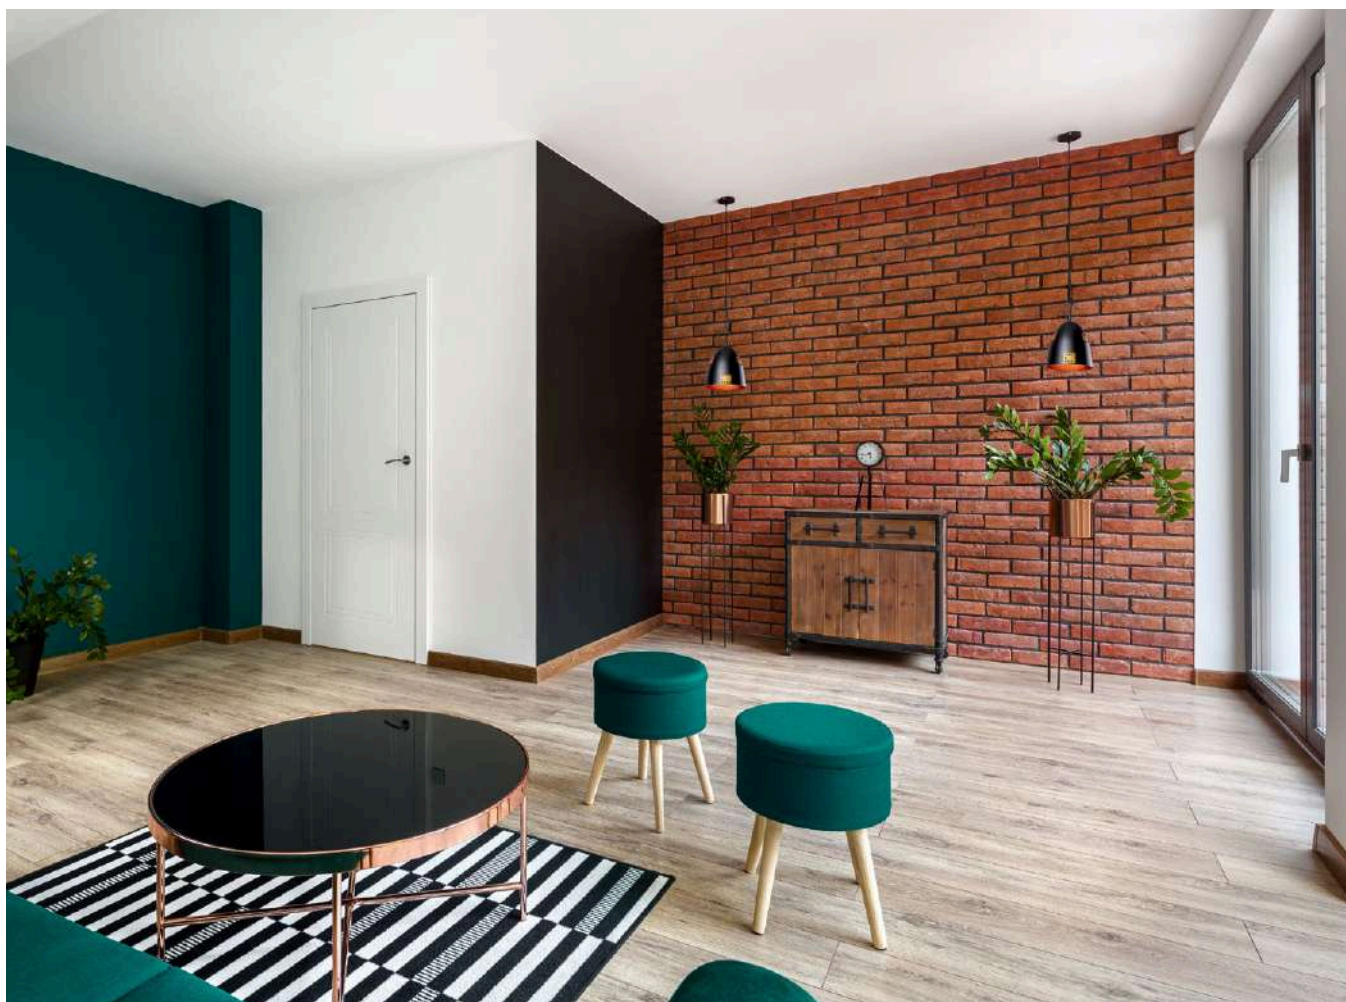

JANUS

JANUS 2

KL6366

Dimensiuni/Dimensions: H110 × Ø30 cm
Culoare/Color: negru, cupru/black, copper
Material/Material: metal/metal
Bec recomandată/
Recommended light bulb: 1×E27 max 15W LED
Bec inclus/Included light
bulb: nu/no