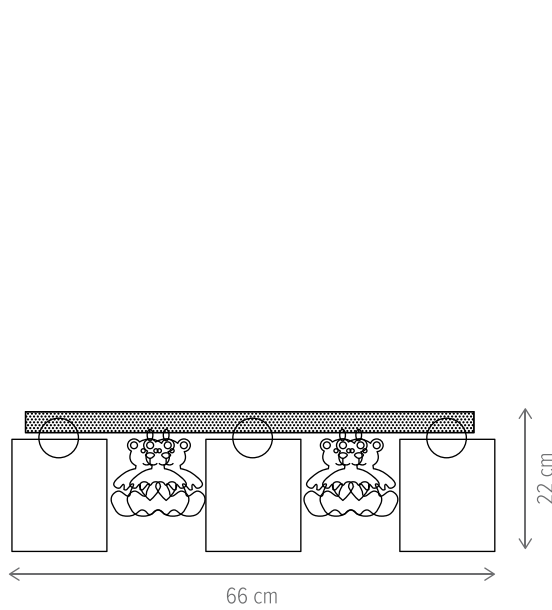

Tedd PL3

Pirat SP1

House SP1

Spring SP1

Pirat TL1

House TL1

Spring TL1

Pirat AP1

House AP1

Spring AP1