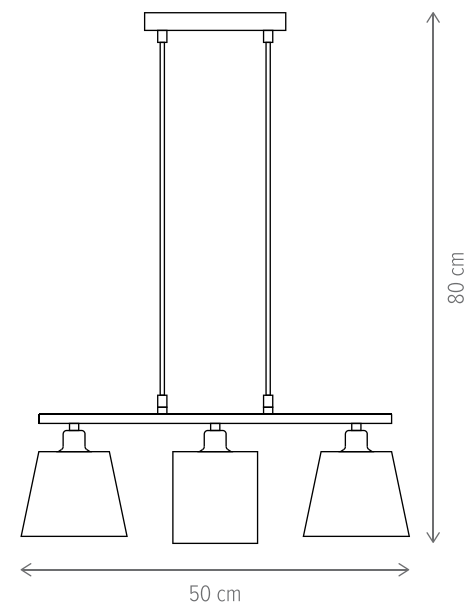

Global PL3

Kalifa 3

Kalifa 4

Play 4

Sini SP3

QUINN

KL111106

Dimensiuni/Dimensions: H150 × Ø18 cm
Culoare/Color: natur/natur
Material/Material: bambus, metal/bamboo, metal
Bec recomandat/
Recommended light bulb: 1×E27 max 15W LED
Bec inclus/Included light
bulb: nu/no