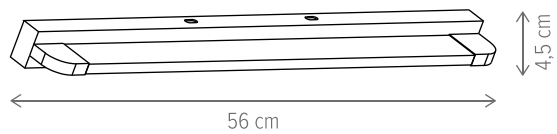

Himeric 12W