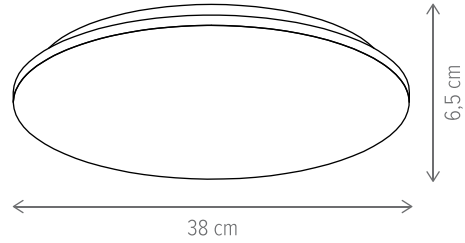

Starred 24W