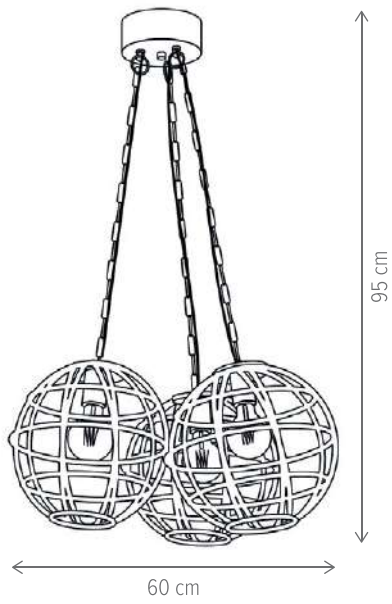

Brise 2

Triglob 3