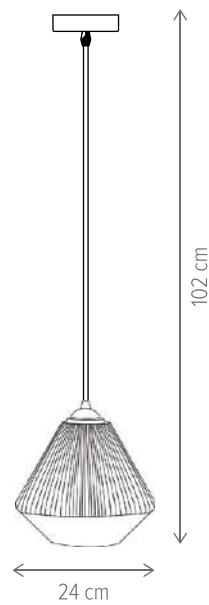

Jerome SP1

Coralit SP1

Citrine SP1

Chalcedon SP1

Tringal SP1

TRIPPER PL3 ALB

KL6474

Dimensiuni/Dimensions: H17 × Ø32 cm
 Culoare/Color: alb, auriu/white, gold
 Material/Material: metal/metal
 Bec recomandat/
 Recommended light bulb: 3×E27 max 15W LED
 Bec inclus/Included light
 bulb: nu/no