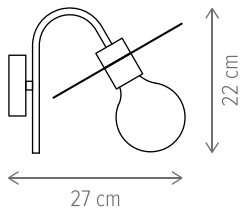

Trendy SP1

Riple SP1