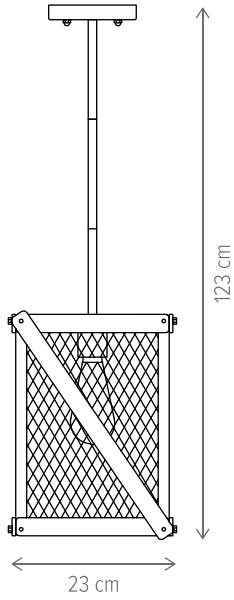

Janus 2

Lazarus SP1