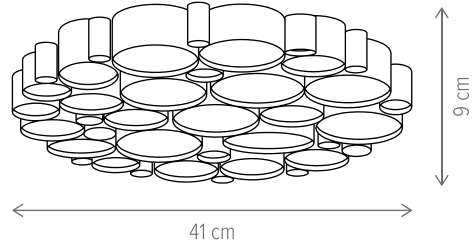

**Mars 24W
Mars 40W
Terra 24W
Terra 48W**