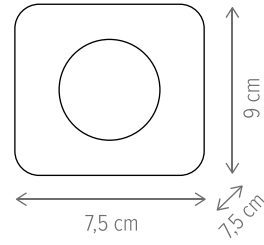

GH 8048 Fix Cristal