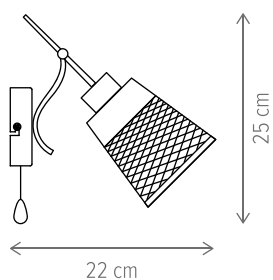

pg. 276-285

Saga AP1