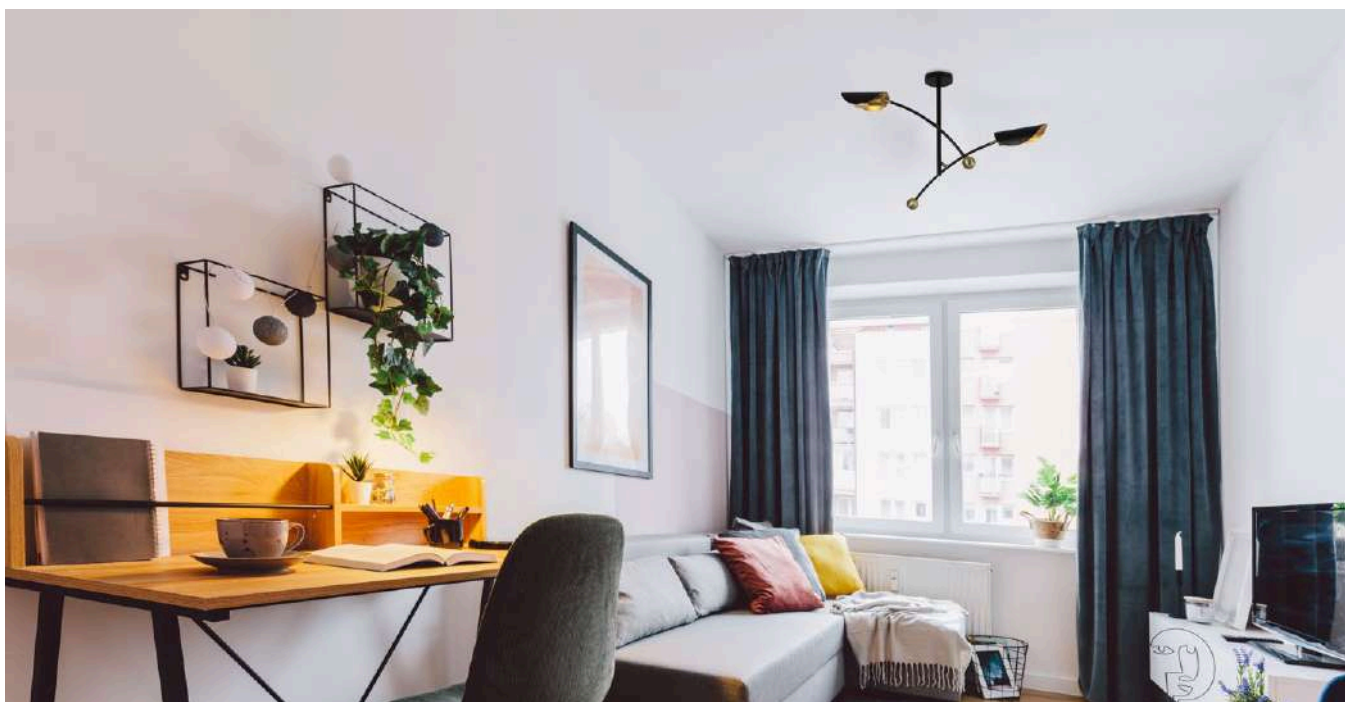

BRISE 4

KL104003

Dimensiuni/Dimensions: H49 × L84 × W20 cm
Culoare/Color: negru, auriu/black, gold
Material/Material: metal/metal
Bec recomandată/
Recommended light bulb: 4×E27 max 15W LED
Bec inclus/Included light bulb: nu/no