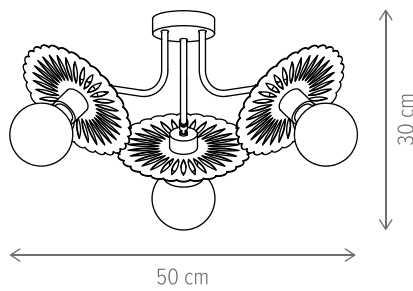

Penda 1

Dragon AP1

Dragon 3