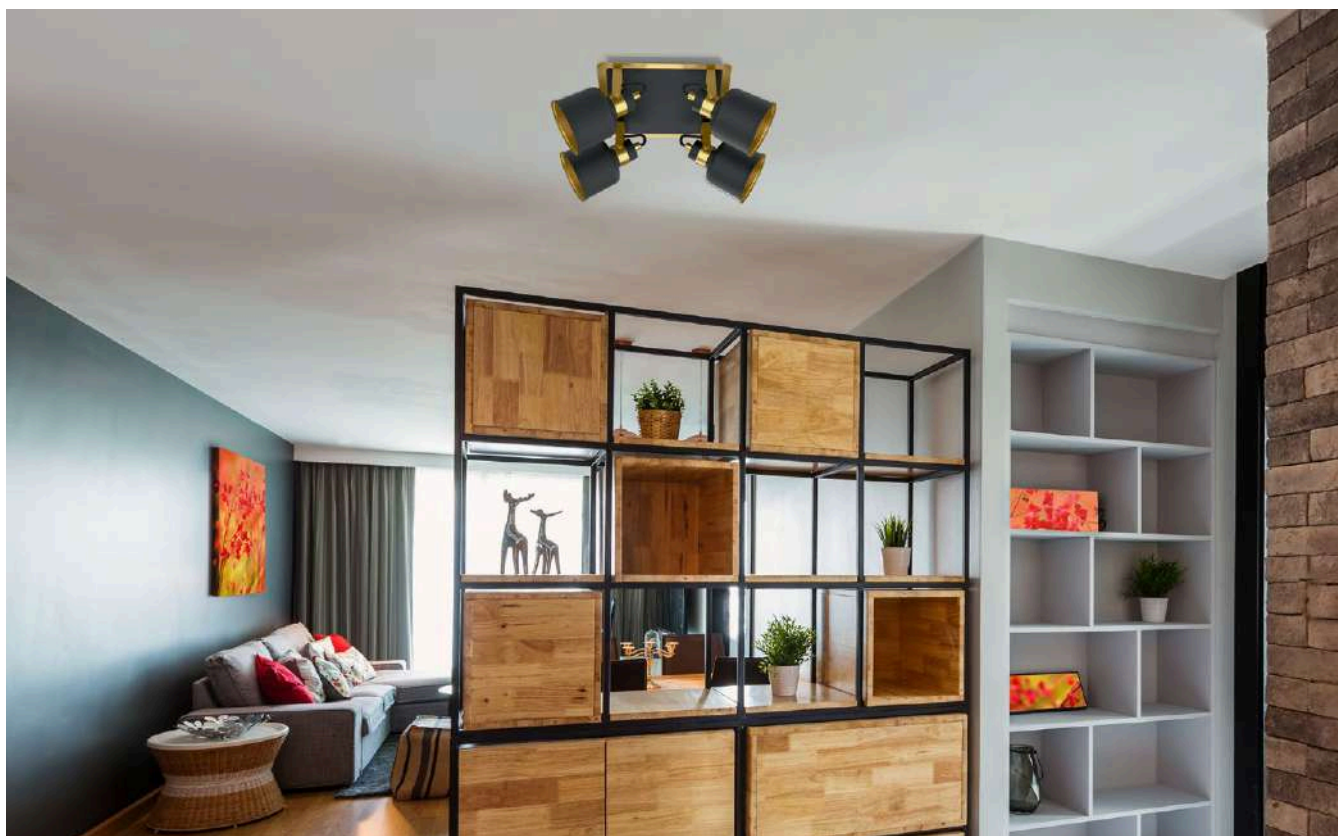

Fiction PL3

Dragon 5

Dragon SP1