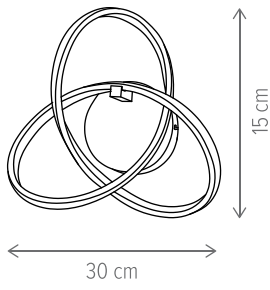

Intrigue AP1