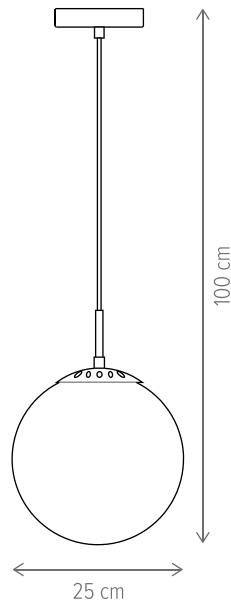

Ceres 20

Ceres 25

Ceres 30

■ MISTERY TL1 G

KL108040

Dimensiuni/Dimensions: H24 × L20 × W21,5 cm
 Culoare/Color: auriu, alb opal/gold, opal white
 Material/Material: metal, sticlă/metal, glass
 Bec recomandat/
 Recommended light bulb: 1×E27 max 15W LED
 Bec inclus/Included light
 bulb: nu/no
 Lungime cablu/Cable
 length: 110 cm