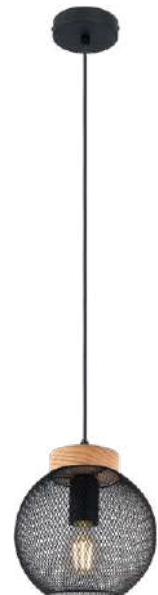

MATROZ SP1

KL111105

Dimensiuni/Dimensions: H120 × Ø20 cm
Culoare/Color: negru, natur/black, natur
Material/Material: metal, lemn/metal, wood
Bec recomandat/
Recommended light bulb: 1×E27 max 15W LED
Bec inclus/Included light bulb: nu/no