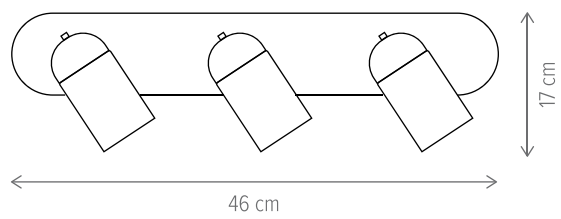

Smoky PL3

Rafad 3