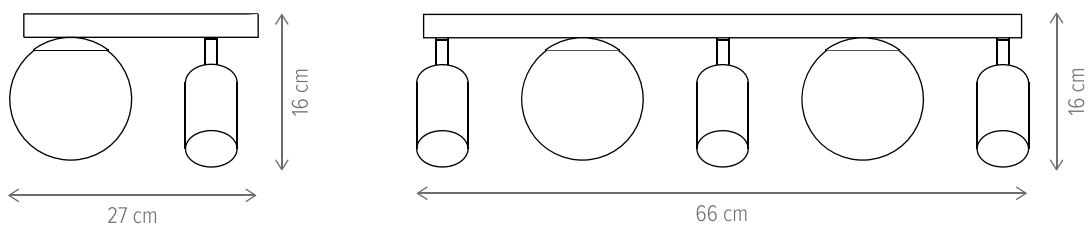

Spoty AP2

Spoty PL5