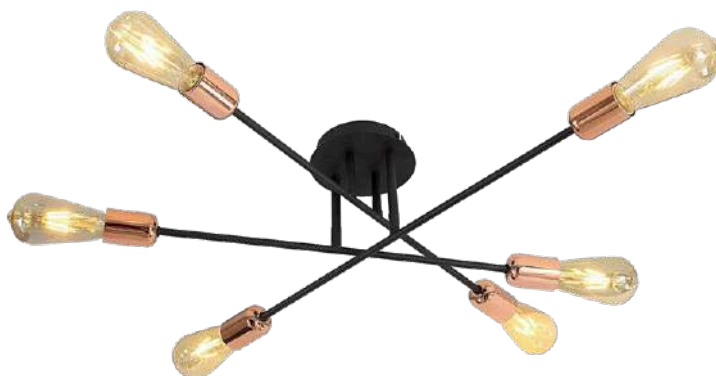

STRAIGHT

STRAIGHT PL6

KL100008

Dimensiuni/Dimensions: H23 × Ø60 cm
Culoare/Color: negru, cupru/black, copper
Material/Material: metal/metal
Bec recomandată/
Recommended light bulb: 6×E27 max 15W LED
Bec inclus/Included light bulb: nu/no