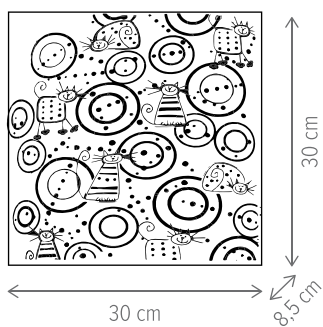

Ruffy 300/S

Ruffy 400/S

Ruffy 300