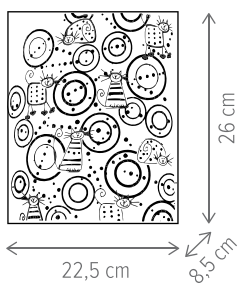

Ruffy 300/S

Ruffy 400/S

Ruffy 260