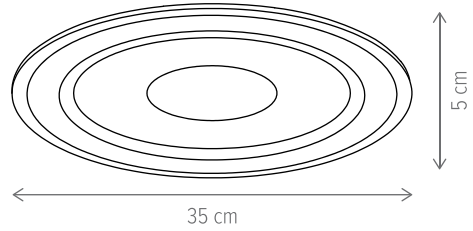

Soft 36W

Optyc 48W