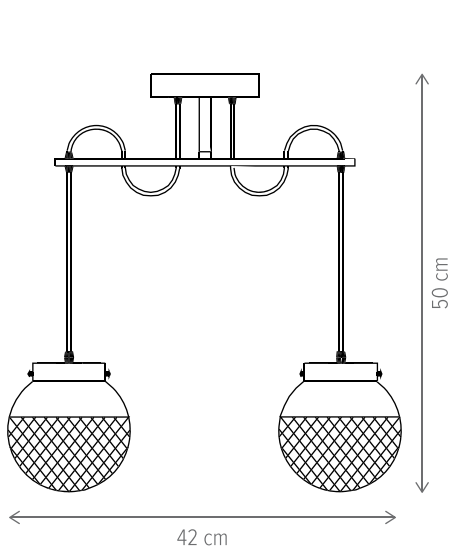

Globe AP1

Globe PL3

Balance SP2
Sway SP2