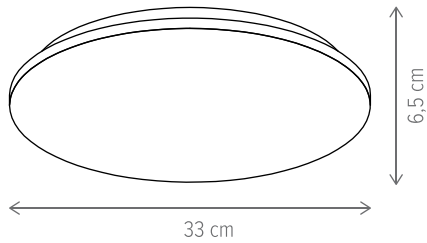

COTTON

■ COTTON PL3

KL140004

Dimensiuni/Dimensions: H14 × L50 × W50 cm
Culoare/Color: alb/white
Material/Material: metal, PC/metal, PC
Putere/Power: 36W
Led inclus/Led included: da/yes
Clasă energetică/Energy class: G
Dimabil/Dimmable: nu/no