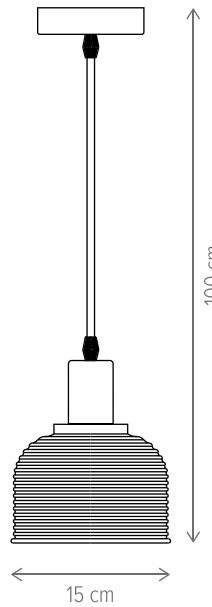

Reflect SP1