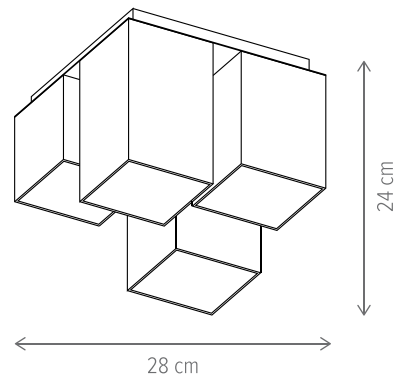

Global PL3

Kalifa 3

Kalifa 4

Play 4

Sini SP3

QUINN

KL111106

Dimensiuni/Dimensions: H150 × Ø18 cm
Culoare/Color: natur/natur
Material/Material: bambus, metal/bamboo, metal
Bec recomandat/
Recommended light bulb: 1×E27 max 15W LED
Bec inclus/Included light
bulb: nu/no