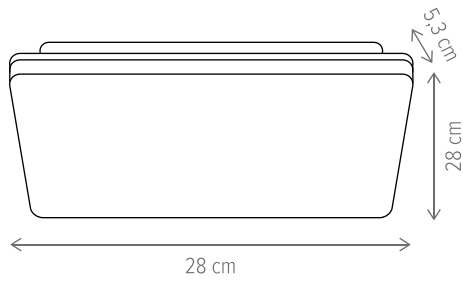

Tetra 18W
Rough 18W