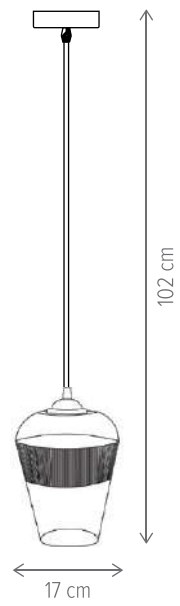

Jerome SP1

Coralit SP1

Citrine SP1

Chalcedon SP1

Tringal SP1

TRIPPER PL3 ALB

KL6474

Dimensiuni/Dimensions: H17 × Ø32 cm
 Culoare/Color: alb, auriu/white, gold
 Material/Material: metal/metal
 Bec recomandat/
 Recommended light bulb: 3×E27 max 15W LED
 Bec inclus/Included light
 bulb: nu/no