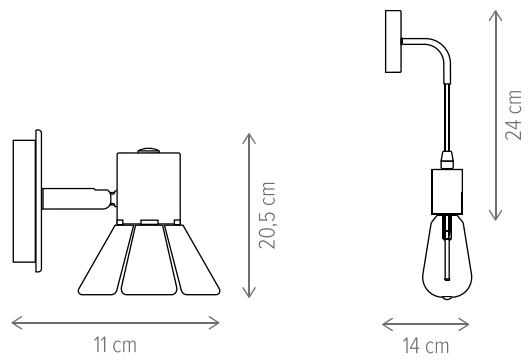

Hook AP1

Rope AP1

Rope SP4

Rope SP6

MATROZ

MATROZ PL1

KL100015

Dimensiuni/Dimensions: H20 × Ø20 cm
Culoare/Color: negru, natur/black, natur
Material/Material: metal, lemn/metal, wood
Bec recomandat/
Recommended light bulb: 1×E27 max 15W LED
Bec inclus/Included light
bulb: nu/no