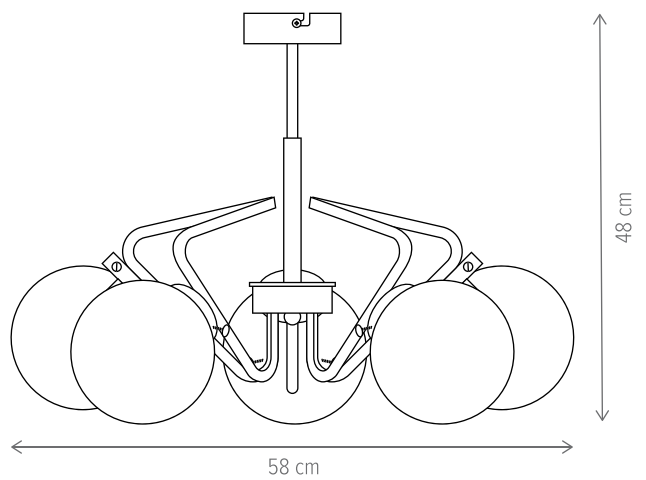

Pot 1

Pot SP1

Kinja 5