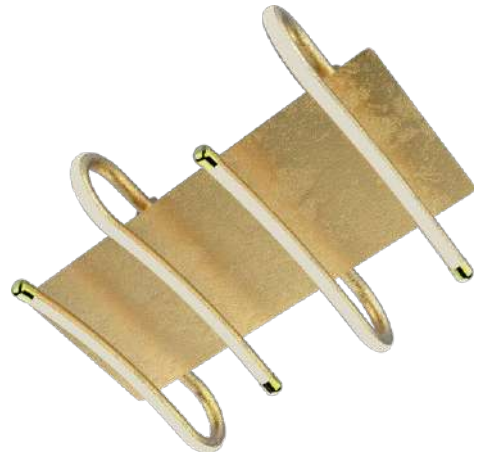

CYBER

— CYBER PL4

KL6429

Dimensiuni/Dimensions: H8,5 × L31 × W25 cm
Culoare/Color: auriu/gold
Material/Material: metal, PC/metal, PC
Putere/Power: 20W
Led inclus/Led included: da/yes
Dimabil/Dimmable: nu/no