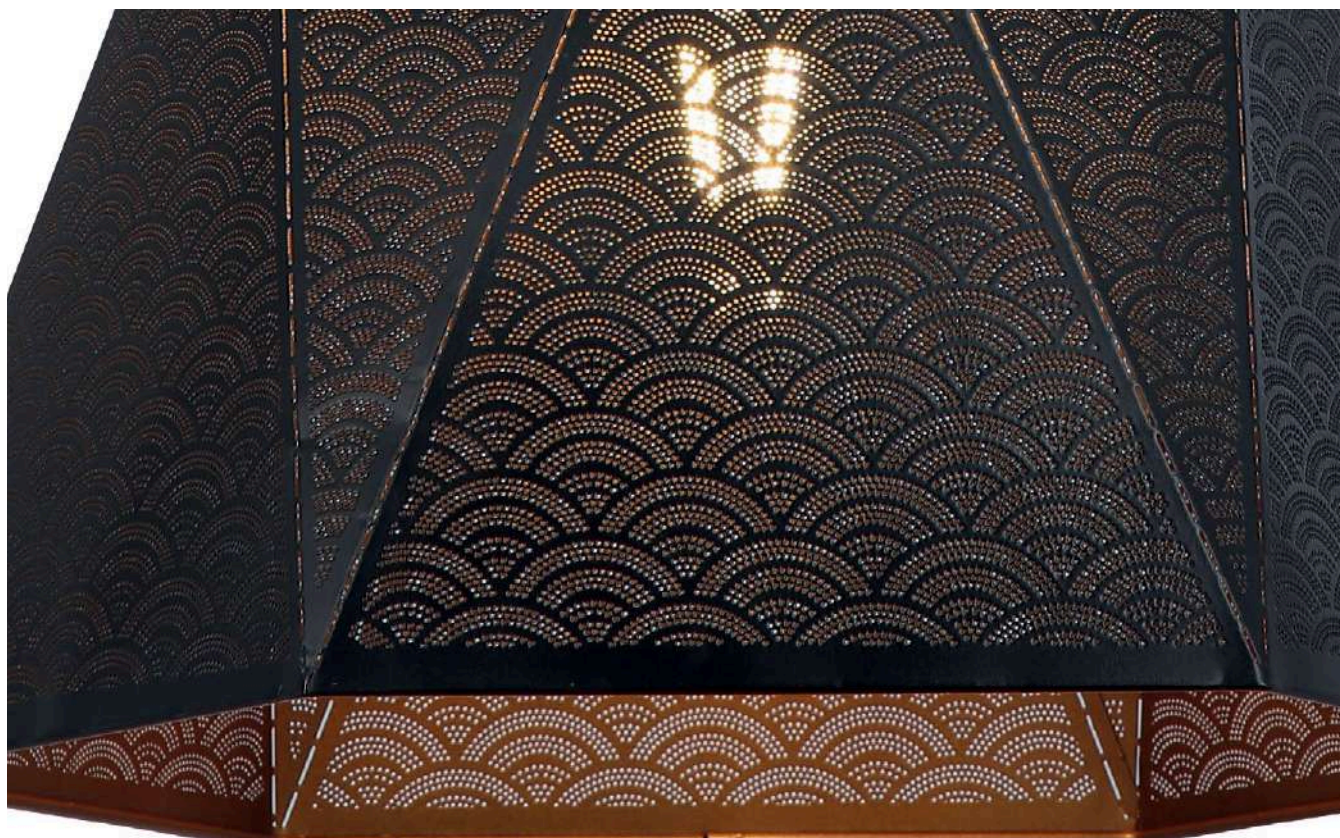

HEXA SP1

KL111120

Dimensiuni/Dimensions: H150 × L35 × W35 cm
Culoare/Color: negru mat, auriu/matt black, gold
Material/Material: metal/metal
Bec recomandat/
Recommended light bulb: 1×E27 max 15W LED
Bec inclus/Included light
bulb: nu/no

HEXA AP1

KL101047

Dimensiuni/Dimensions: H21 × L15 × W20 cm
Culoare/Color: negru mat, auriu/matt black, gold
Material/Material: metal/metal
Bec recomandat/
Recommended light bulb: 1×E27 max 15W LED
Bec inclus/Included light
bulb: nu/no