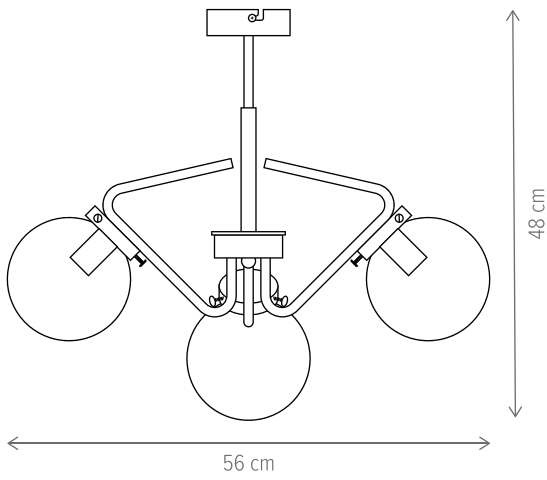

Pot 2

Kinja 3