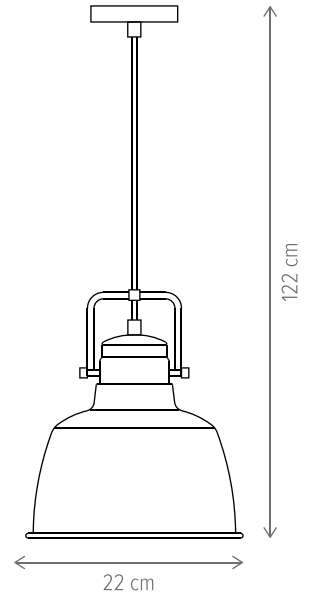

Silicone SP1

Industry SP1