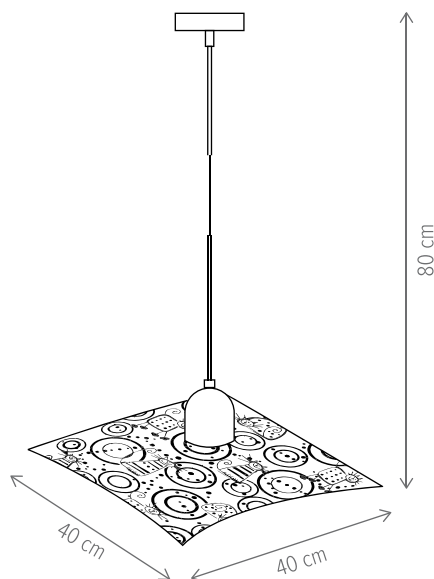

Ruffy 400/S