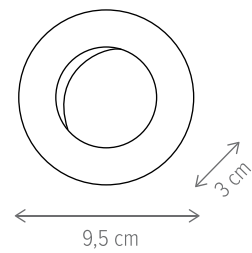

HL 6015 Mobil

Swing Fix

Swing Mobil

RELAX / RELAX

KALIFA 3

KL100009

Dimensiuni/Dimensions: H24 × L44 × W12 cm
 Culoare/Color: alb, gri, negru/white, grey, black
 Material/Material: textil, metal/fabric, metal
 Bec recomandat/
 Recommended light bulb: 3×E14 max 9W LED
 Bec inclus/Included light
 bulb: nu/no