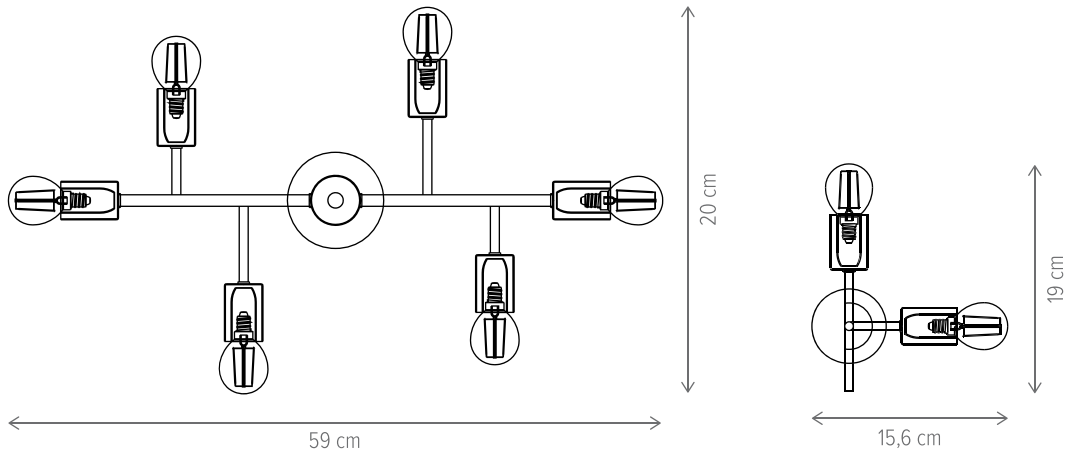

Spoty PL4

Spoty PL3

Aglet AP2