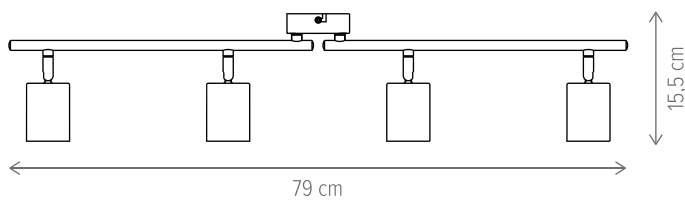

Spike 4 B/W/G