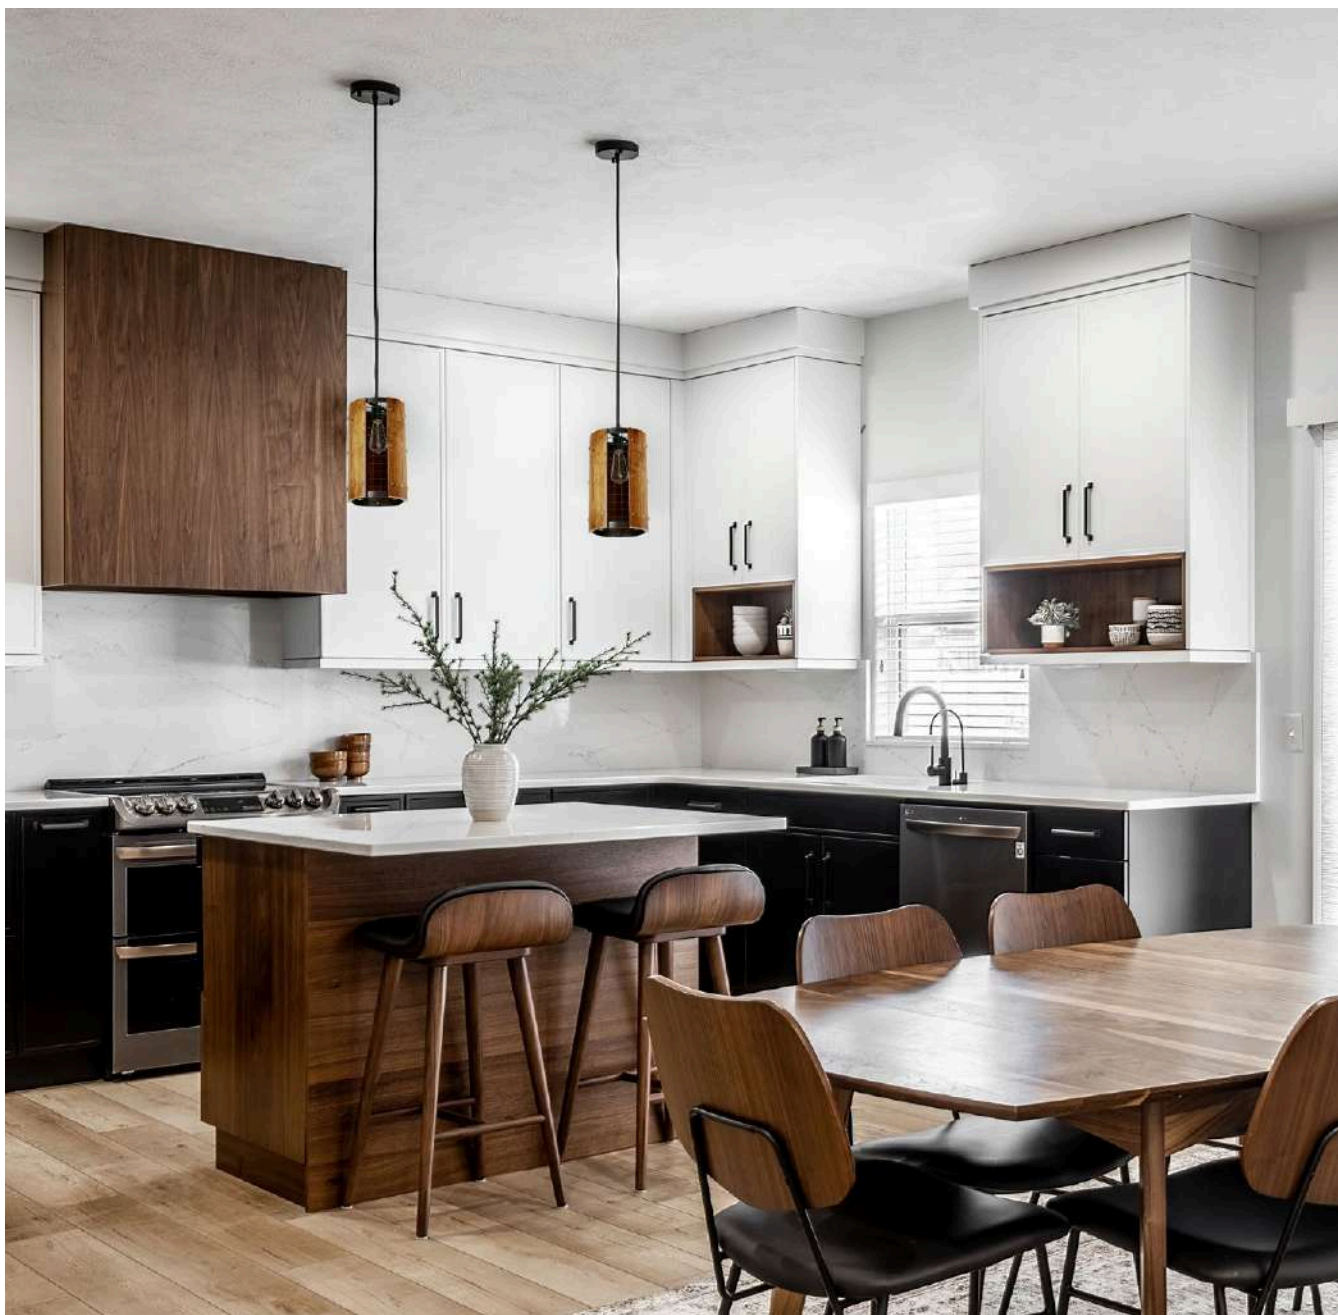

■ CEDRUS SP1

KL6349

Dimensiuni/Dimensions: H134 × Ø20 cm
 Culoare/Color: negru, natur/black, natur
 Material/Material: metal, lemn/metal, wood
 Bec recomandat/
 Recommended light bulb: 1×E27 max 15W LED
 Bec inclus/Included light
 bulb: nu/no