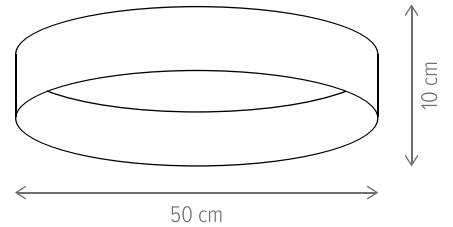

Global PL3

Kalifa 3

Kalifa 4

Play 4

Sini SP3

QUINN

KL111106

Dimensiuni/Dimensions: H150 × Ø18 cm
Culoare/Color: natur/natur
Material/Material: bambus, metal/bamboo, metal
Bec recomandat/
Recommended light bulb: 1×E27 max 15W LED
Bec inclus/Included light
bulb: nu/no