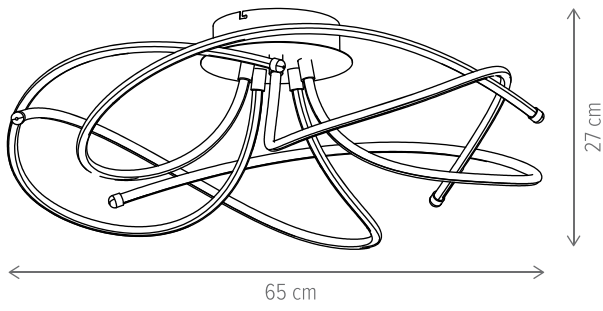

Horizon

Nemesis 4

Curiosity