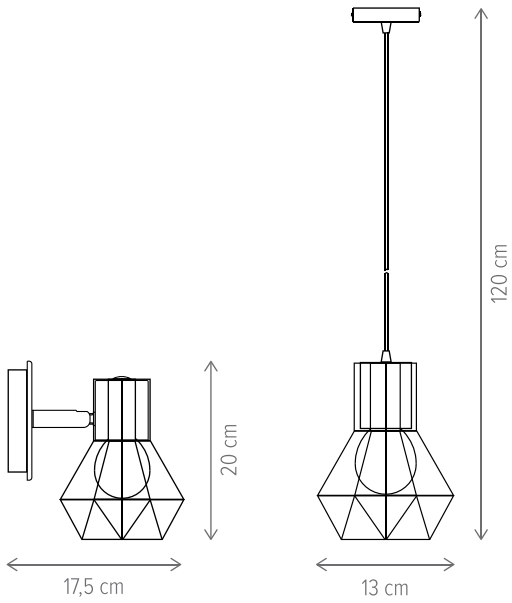

Skull AP1

Skull SP1