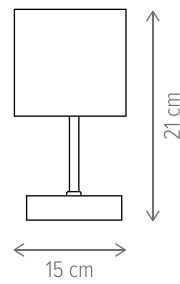

Cars TL1

Pirat TL1

House TL1

Spring TL1