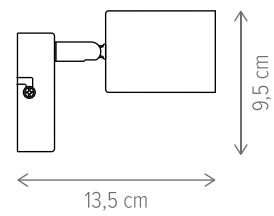

Spike AP1 B/W/G