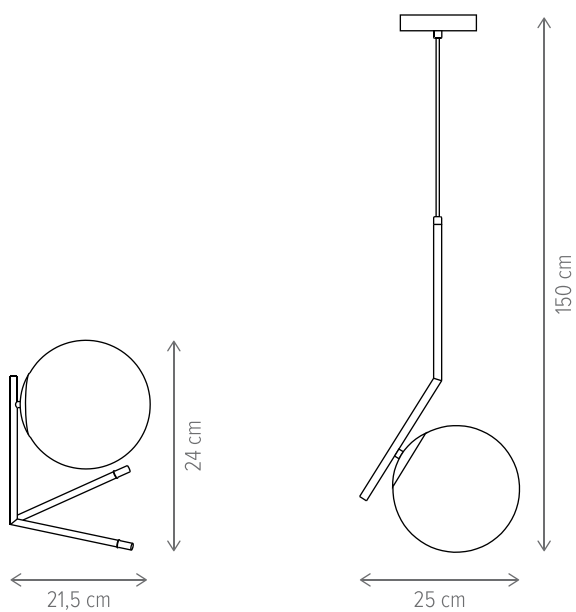

Mystery TL1

Mystery SP1