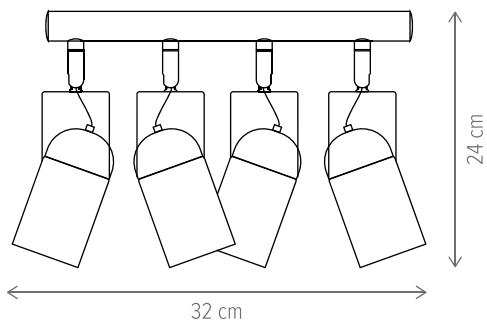

Smoky PT3

Rafad 4