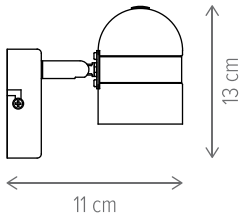

Trendy SP1 Big

Fiction AP1