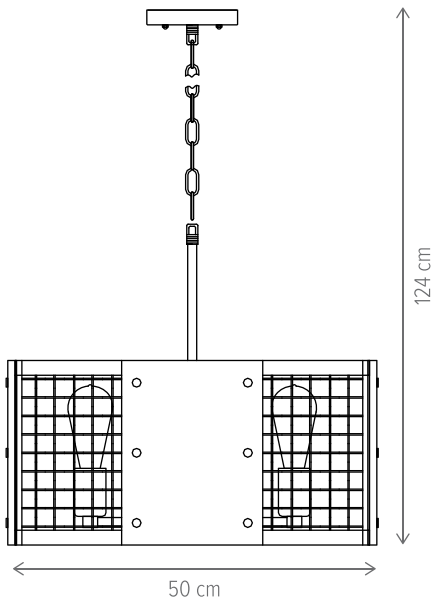

Cedrus SP1

Cedrus SP4

SWEDEN

SWEDEN SP1 ALB

KL6523

Dimensiuni/Dimensions: H90 × Ø12 cm
Culoare/Color: alb, natur/white, natur
Material/Material: metal, lemn/metal, wood
Bec recomandat/
Recommended light bulb: 1×E27 max 15W LED
Bec inclus/Included light
bulb: nu/no