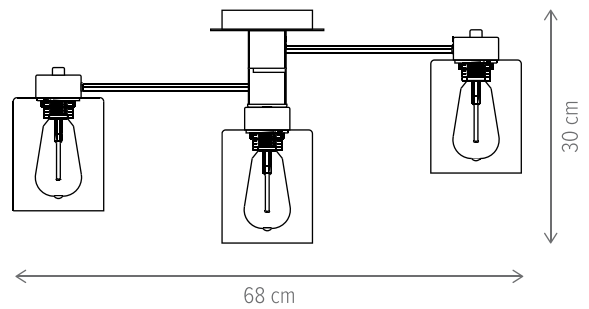

Aglet PL4

Arrow PL5

Arrow PL7

Arrow AP1

KINJA

KINJA 3

KL103015

Dimensiuni/Dimensions: H48 × Ø56 cm
Culoare/Color: auriu, ambra/gold, amber
Material/Material: metal, sticlă/metal, glass
Bec recomandat/
Recommended light bulb: 3×E14 max 9W LED
Bec inclus/Included light
bulb: nu/no