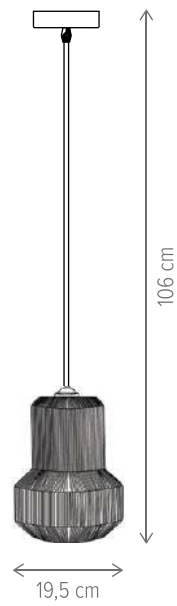

Jerome SP1

Coralit SP1

Citrine SP1

Chalcedon SP1

Tringal SP1

TRIPPER PL3 ALB

KL6474

Dimensiuni/Dimensions: H17 × Ø32 cm
 Culoare/Color: alb, auriu/white, gold
 Material/Material: metal/metal
 Bec recomandat/
 Recommended light bulb: 3×E27 max 15W LED
 Bec inclus/Included light
 bulb: nu/no