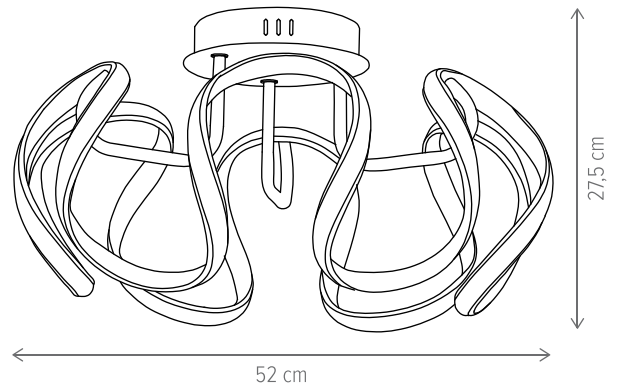

Winding PL1