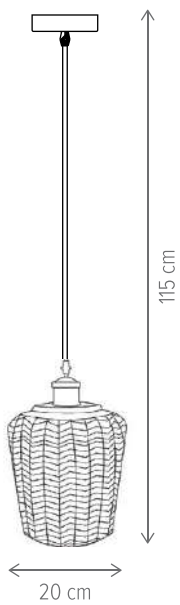

Jerome SP1

Coralit SP1

Citrine SP1

Chalcedon SP1

Tringal SP1

TRIPPER PL3 ALB

KL6474

Dimensiuni/Dimensions: H17 × Ø32 cm
 Culoare/Color: alb, auriu/white, gold
 Material/Material: metal/metal
 Bec recomandat/
 Recommended light bulb: 3×E27 max 15W LED
 Bec inclus/Included light
 bulb: nu/no