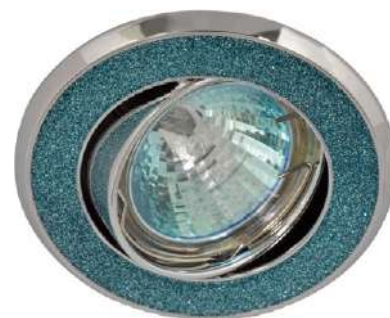

HL 611A & GH 8048

HL 611A MOBIL RESIN

KL1163

Dimensiuni/Dimensions: H2,5 × Ø9 cm
Culoare/Color: argintiu, turcoaz/silver, turquoise
Material/Material: metal/metal
Bec recomandat/
Recommended light bulb: 1×GU5,3 max 5W LED
Bec inclus/Included light bulb: nu/no