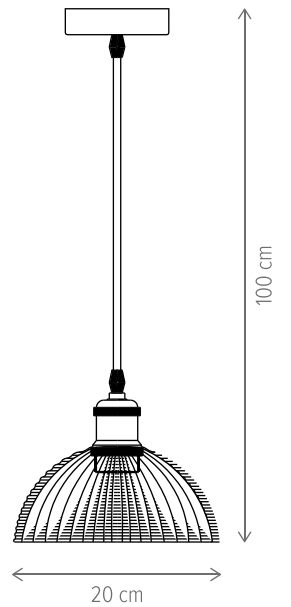

Contour SP1