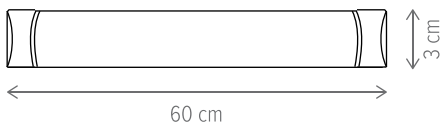

Saul 20W
Saul 30W