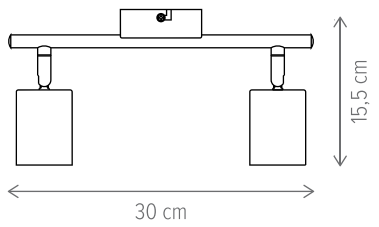

Spike 2 B/W/G