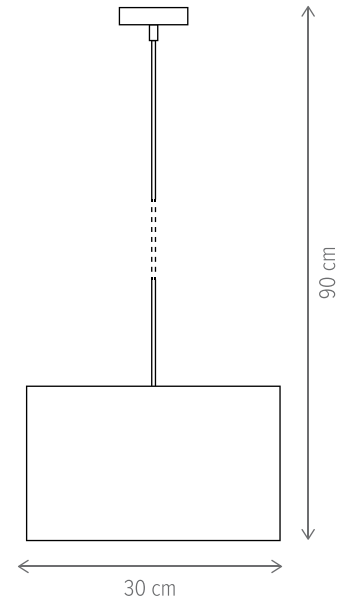

Cars SP1

Pirat SP1

House SP1

Spring SP1