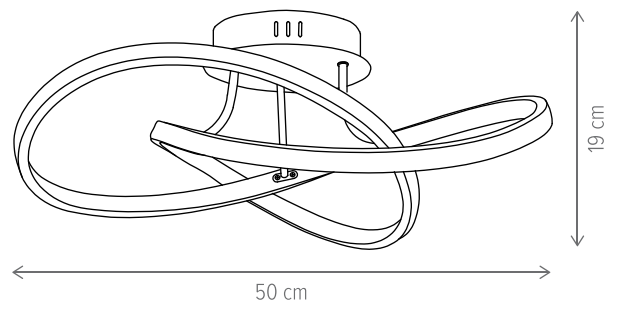

Nemesis 9

Intrigue PL1