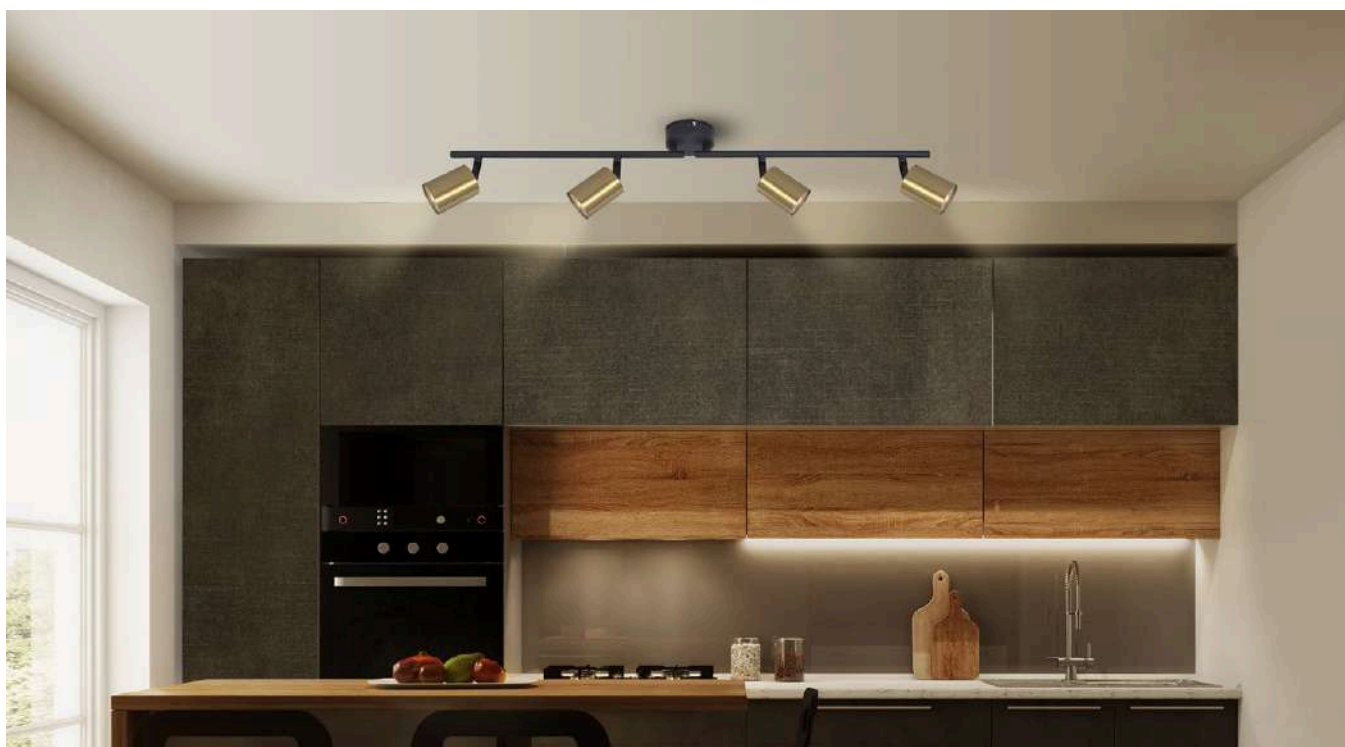

SPIKE 4-G

KL164003

Dimensiuni/Dimensions: H15,5 × L79 × W8 cm
Culoare/Color: negru, auriu/black, gold
Material/Material: metal/metal
Bec recomandat/
Recommended light bulb: 4×GU10 max 8W LED
Bec inclus/Included light
bulb: nu/no