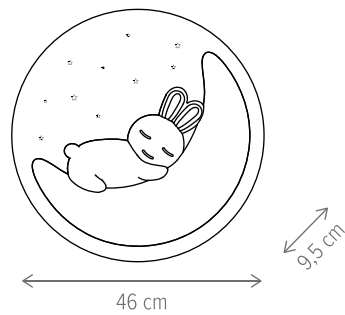

Pirat SP1

House SP1

Spring SP1

Tender PL1

Pirat TL1

House TL1

Spring TL1

Pirat AP1

House AP1

Spring AP1