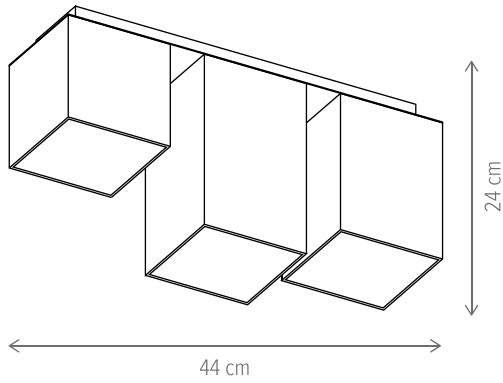

Global PL3

Kalifa 3

Kalifa 4

Play 4

Sini SP3

QUINN

KL111106

Dimensiuni/Dimensions: H150 × Ø18 cm
Culoare/Color: natur/natur
Material/Material: bambus, metal/bamboo, metal
Bec recomandat/
Recommended light bulb: 1×E27 max 15W LED
Bec inclus/Included light
bulb: nu/no