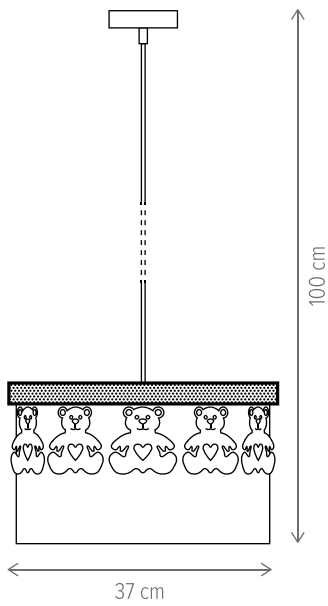

Tedd SP1

Pirat SP1

House SP1

Spring SP1

Pirat TL1

House TL1

Spring TL1

Pirat AP1

House AP1

Spring AP1