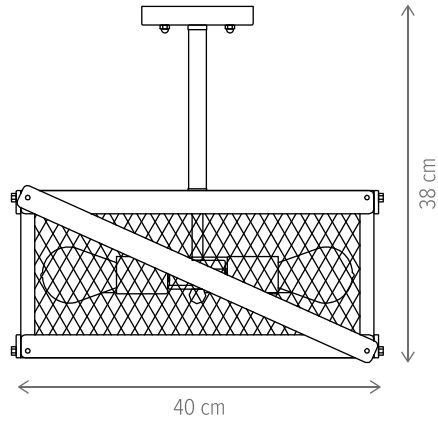

Atom SP3

Janus 1

Lazarus 4