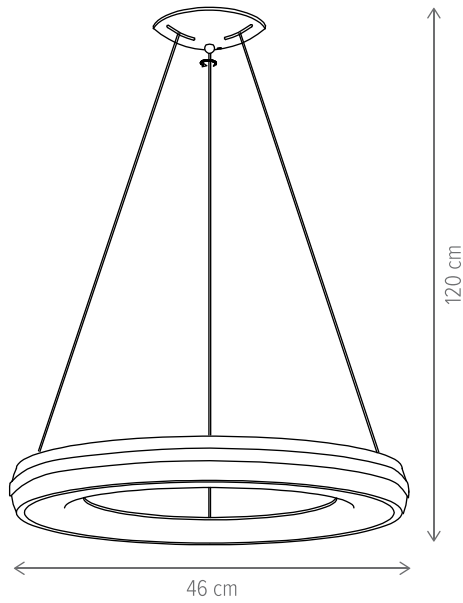

Striped SP1