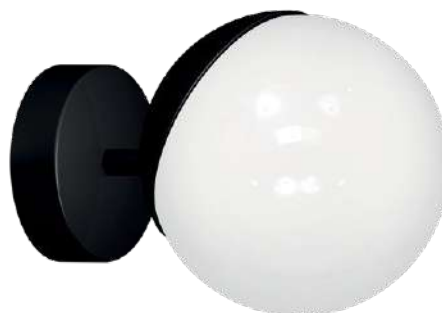

GLOBE

■ GLOBE SP1

KL111115

Dimensiuni/Dimensions: H100 × Ø14 cm
Culoare/Color: negru/black
Material/Material: metal, sticlă/metal, glass
Bec recomandat/
Recommended light bulb: 1×E14 max 9W LED
Bec inclus/Included light
bulb: nu/no

■ GLOBE PL3

KL100027

Dimensiuni/Dimensions: H20 × Ø35 cm
Culoare/Color: negru/black
Material/Material: metal, sticlă/metal, glass
Bec recomandat/
Recommended light bulb: 3×E14 max 9W LED
Bec inclus/Included light
bulb: nu/no

■ GLOBE AP1

KL101034

Dimensiuni/Dimensions: H15 × Ø20 cm
Culoare/Color: negru/black
Material/Material: metal, sticlă/metal, glass
Bec recomandat/
Recommended light bulb: 1×E14 max 9W LED
Bec inclus/Included light
bulb: nu/no