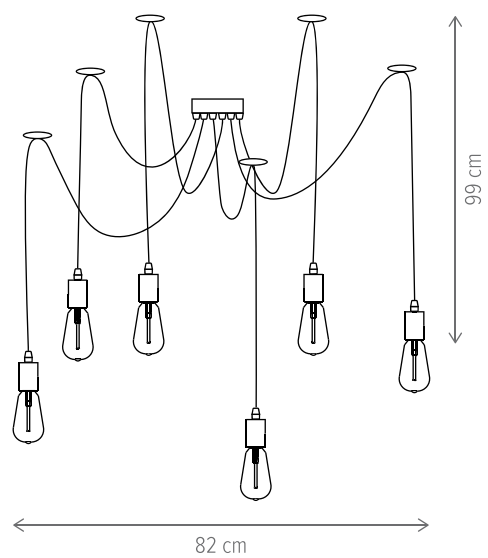

Hook AP1

Rope AP1

Rope SP4

Rope SP6

MATROZ

MATROZ PL1

KL100015

Dimensiuni/Dimensions: H20 × Ø20 cm
Culoare/Color: negru, natur/black, natur
Material/Material: metal, lemn/metal, wood
Bec recomandat/
Recommended light bulb: 1×E27 max 15W LED
Bec inclus/Included light
bulb: nu/no