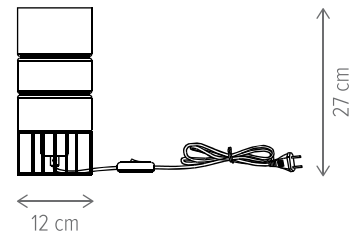

Ideal PT1

Ideal SP3

Ideal 3

Ideal AP1

Ideal TL1

FLASK 1

LY-1029

Dimensiuni/Dimensions: H16 × L9 × W14 cm
 Culoare/Color: negru, maro antichizat/black, antique brown
 Material/Material: metal/metal
 Bec recomandat/
 Recommended light bulb: 1×E14 max 9W LED
 Bec inclus/Included light bulb: nu/no