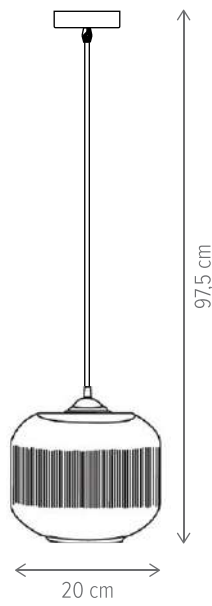

Emerald TL1

Tanzanite SP1