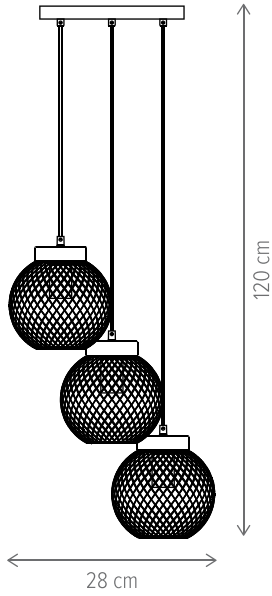

IDEAL

IDEAL PT1

KL107007

Dimensiuni/Dimensions: H150 × Ø12 cm
Culoare/Color: negru, alamă, ambră/black, brass, amber
Material/Material: metal, sticlă/metal, glass
Bec recomandat/
Recommended light bulb: 1×E27 max 15W LED
Bec inclus/Included light
bulb: nu/no
Lungime cablu/Cable
length: 150 cm