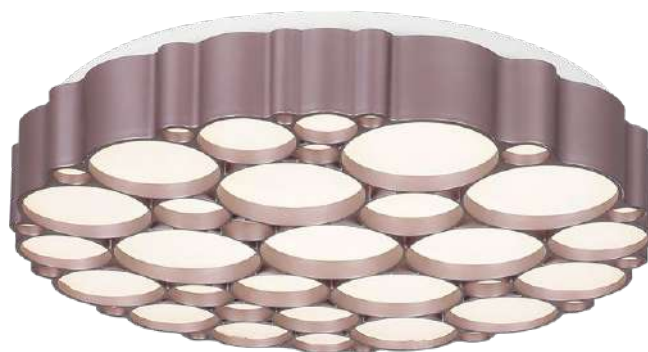

TERRA

TERRA 48W

KL151029

Dimensiuni/Dimensions: H9 × Ø41 cm
Culoare/Color: cafeniu/coffee
Material/Material: metal, acril, PC/metal, acrylic, PC
Putere/Power: 48W
Led inclus/Led included: da/yes
Clasă energetică/Energy class: G
Dimabil/Dimmable: nu/no