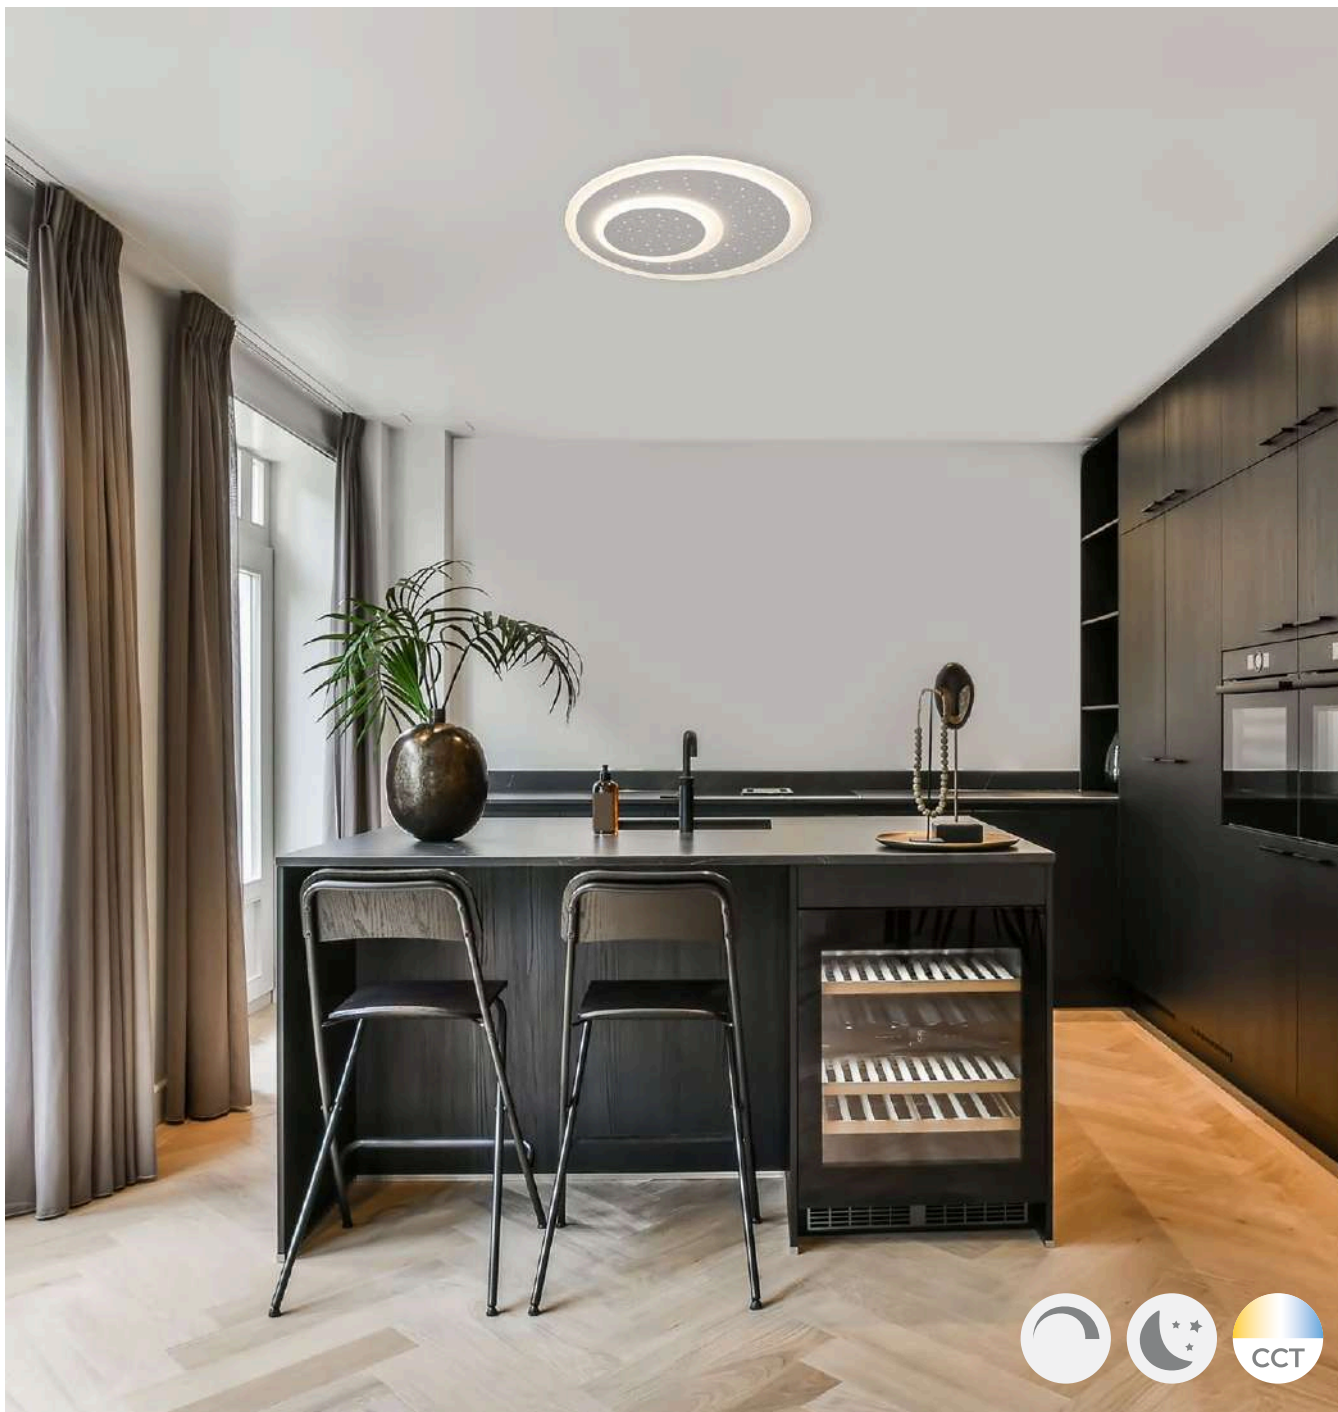

OCCHIO 47W

KL151032

Dimensiuni/Dimensions: H5 × Ø46 cm
Culoare/Color: alb/white
Material/Material: metal, acril/metal, acrylic
Putere/Power: 47W
Led inclus/Led included: da/yes
Clasă energetică/Energy class: G
Telecomandă/Remote control: inclusă/included
Dimabil/Dimmable: da/yes