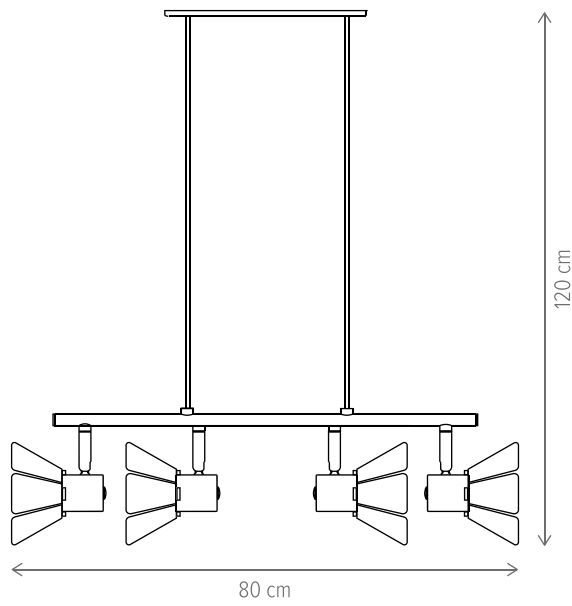

Skull PL3

Skull PL4

Hook SP4