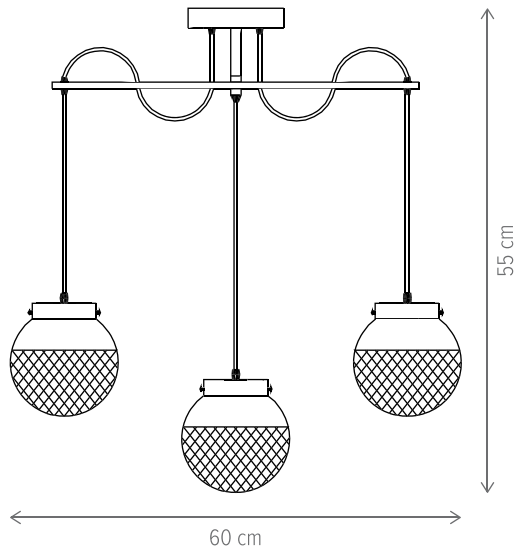

Globe SP1

Balance SP3
Sway SP3