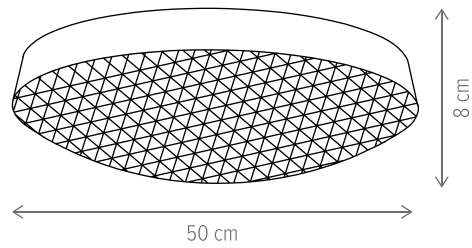

**Neptun 40W
Neptun 60W**