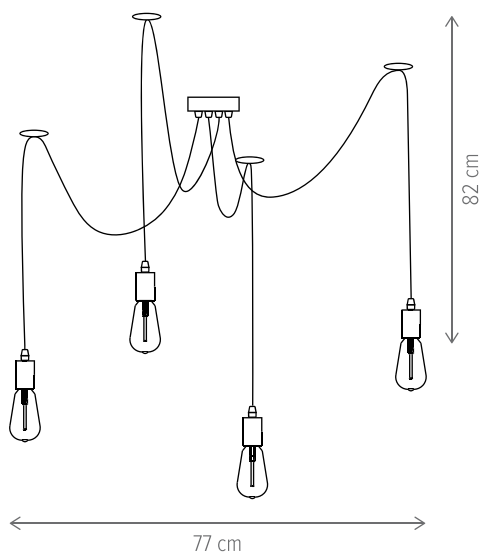

Hook AP1

Rope AP1

Rope SP4

Rope SP6

MATROZ

MATROZ PL1

KL100015

Dimensiuni/Dimensions: H20 × Ø20 cm
Culoare/Color: negru, natur/black, natur
Material/Material: metal, lemn/metal, wood
Bec recomandat/
Recommended light bulb: 1×E27 max 15W LED
Bec inclus/Included light
bulb: nu/no