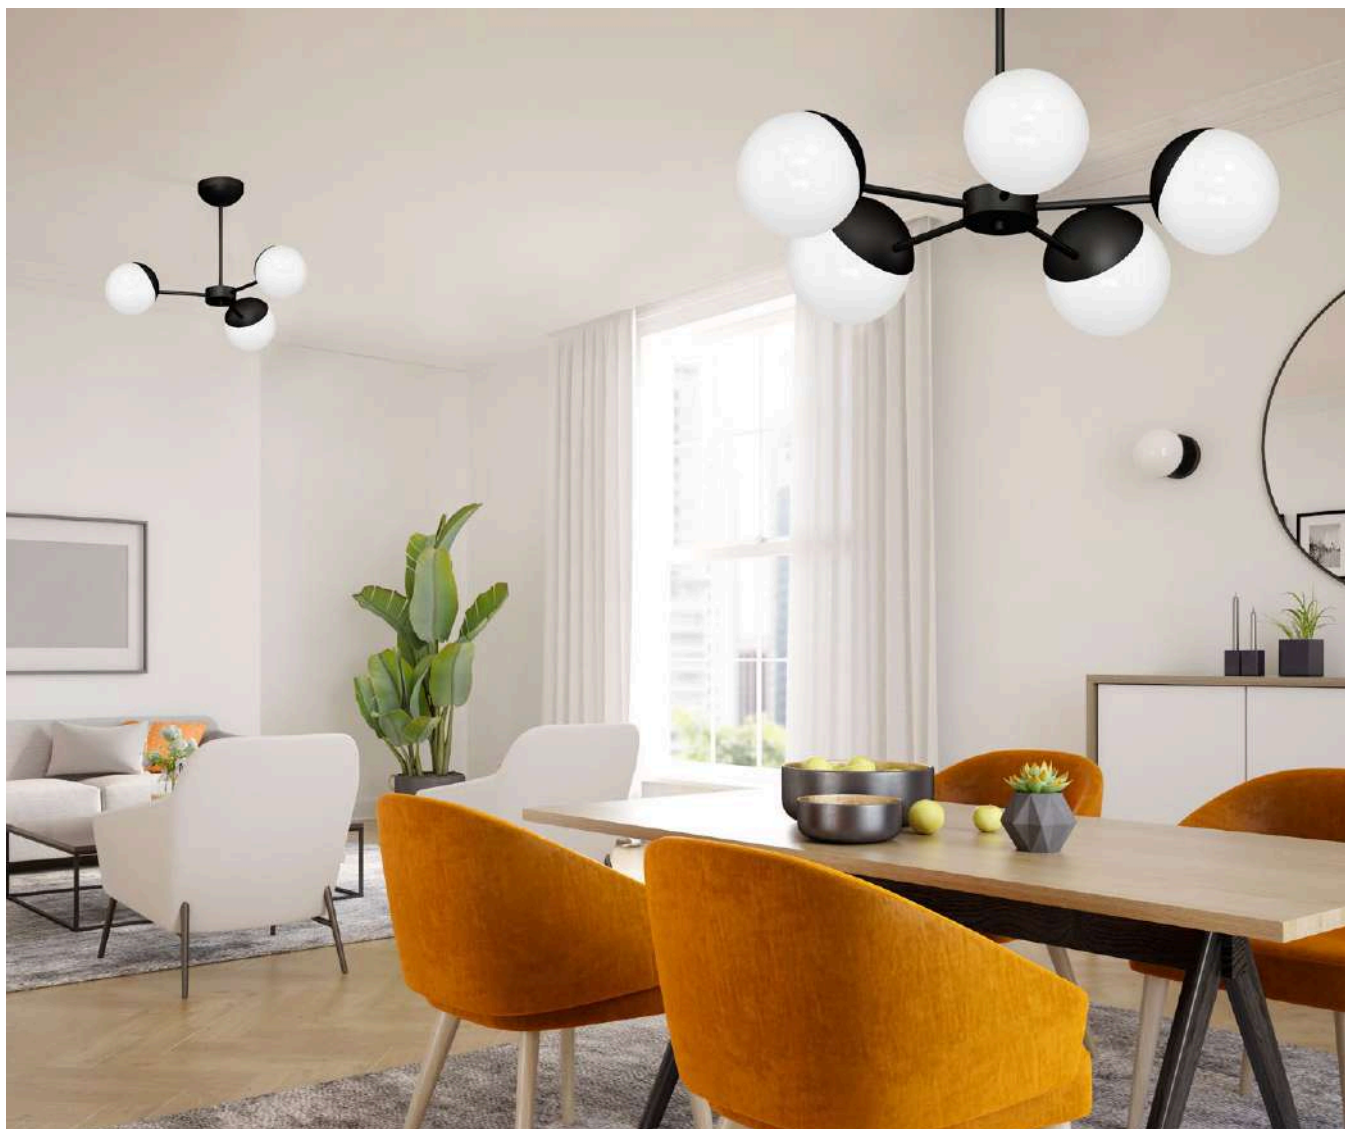

GLOBE

GLOBE 5

KL105009

Dimensiuni/Dimensions: H42 × Ø66 cm
Culoare/Color: negru/black
Material/Material: metal, sticlă/metal, glass
Bec recomandat/
Recommended light bulb: 5×E14 max 9W LED
Bec inclus/Included light
bulb: nu/no