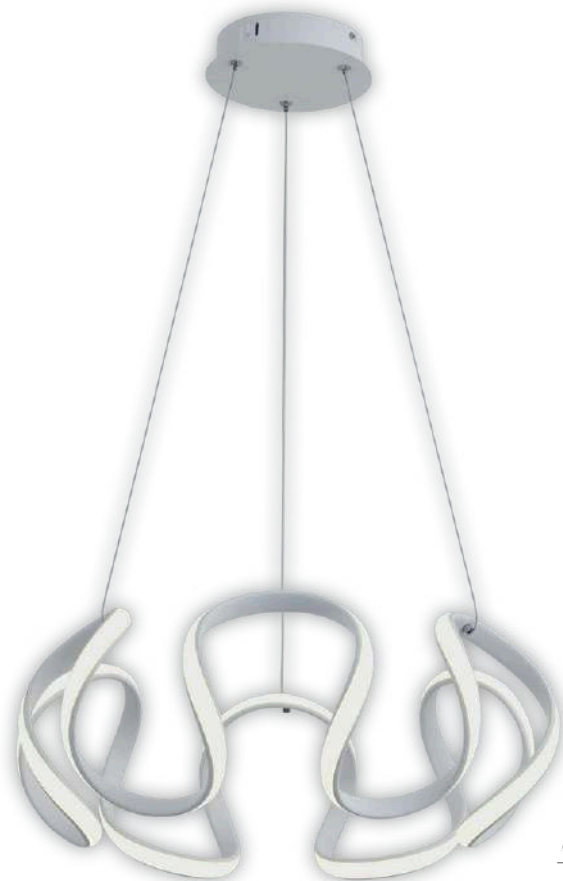

WINDING

WINDING SP1

KL142048

Dimensiuni/Dimensions: H120 × Ø52 cm
Culoare/Color: alb/white
Material/Material: aluminiu, silicon, metal/aluminium, silicone, metal
Putere/Power: 60W
Led inclus/Led included: da/yes
Clasă energetică/Energy class: G
Telecomandă/Remote control: inclusă/included
Dimabil/Dimmable: da/yes