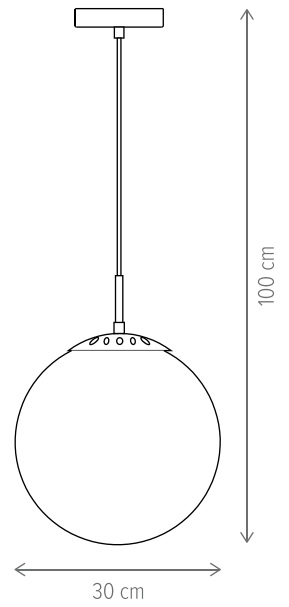

Ceres 20

Ceres 25

Ceres 30

■ MISTERY TL1 G

KL108040

Dimensiuni/Dimensions: H24 × L20 × W21,5 cm
 Culoare/Color: auriu, alb opal/gold, opal white
 Material/Material: metal, sticlă/metal, glass
 Bec recomandat/
 Recommended light bulb: 1×E27 max 15W LED
 Bec inclus/Included light
 bulb: nu/no
 Lungime cablu/Cable
 length: 110 cm