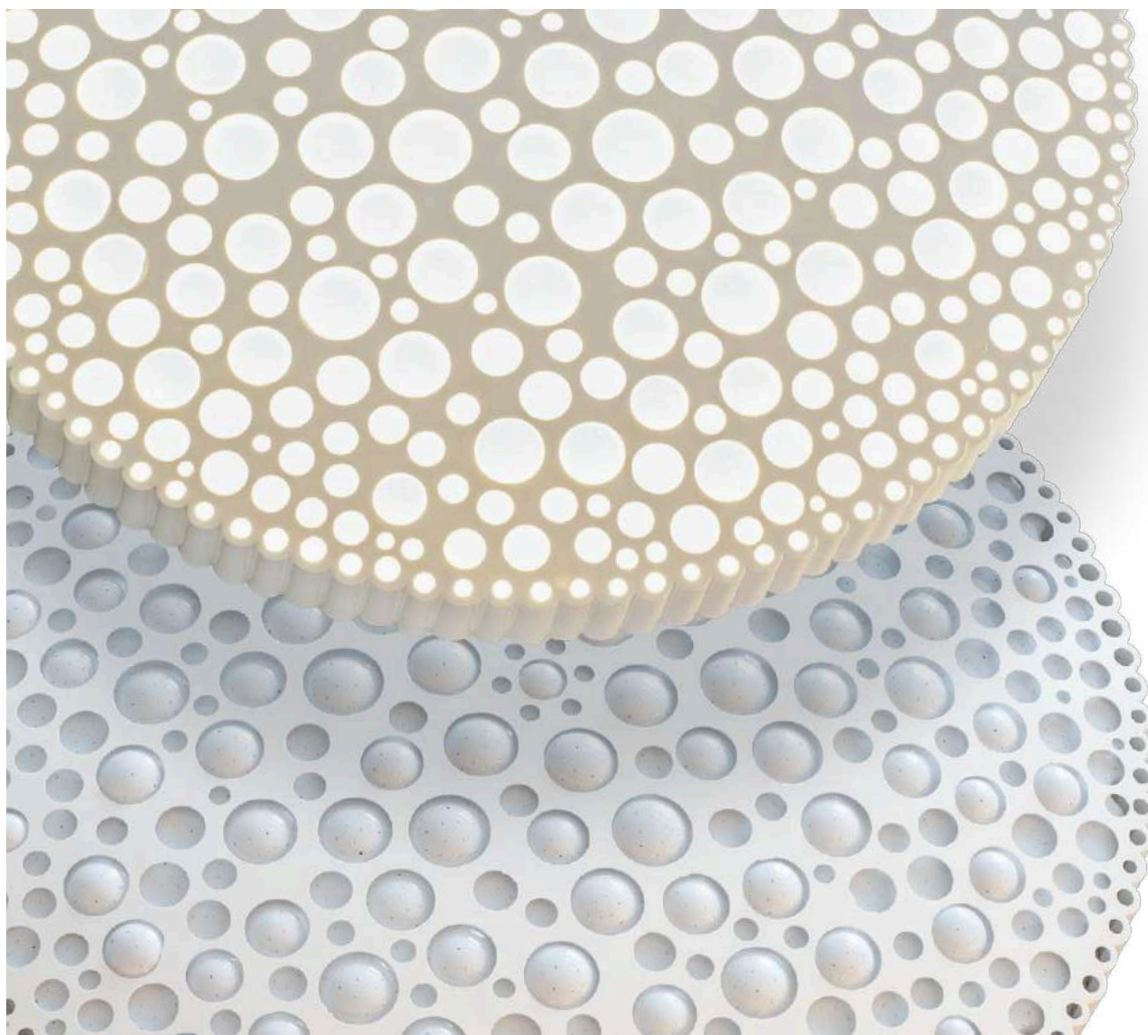

PLUTO

PLUTO 40W

KL151023

Dimensiuni/Dimensions: H7 × Ø50 cm
Culoare/Color: alb/white
Material/Material: metal, acril/metal, acrylic
Putere/Power: 40W
Led inclus/Led included: da/yes
Clasă energetică/Energy class: G
Dimabil/Dimmable: nu/no