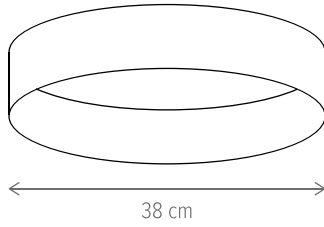

Halina 4

Global PL2