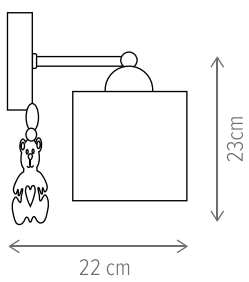

Pirat SP1

House SP1

Spring SP1

Tedd AP1

Pirat TL1

House TL1

Spring TL1

Pirat AP1

House AP1

Spring AP1