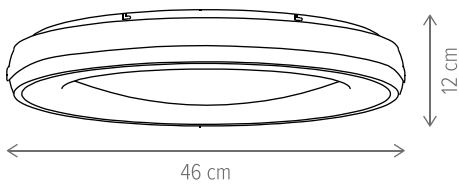

Striped PL1