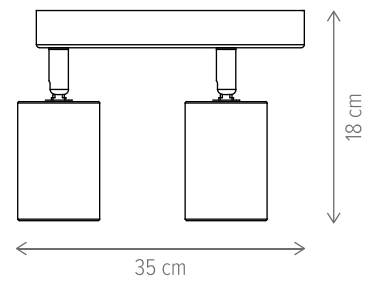

Simply AP2

Simply PL3