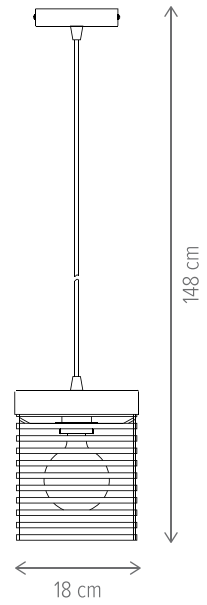

Paper SP1

Lorca SP1

COPII / KIDS

TENDER

TENDER PL1

KL151021

Dimensiuni/Dimensions: H9,5 × Ø46 cm
Culoare/Color: roz/pink
Material/Material: PC, metal/PC, metal
Putere/Power: 40W
Led inclus/Led included: da/yes
Clasă energetică/Energy class: G
Dimabil/Dimmable: nu/no