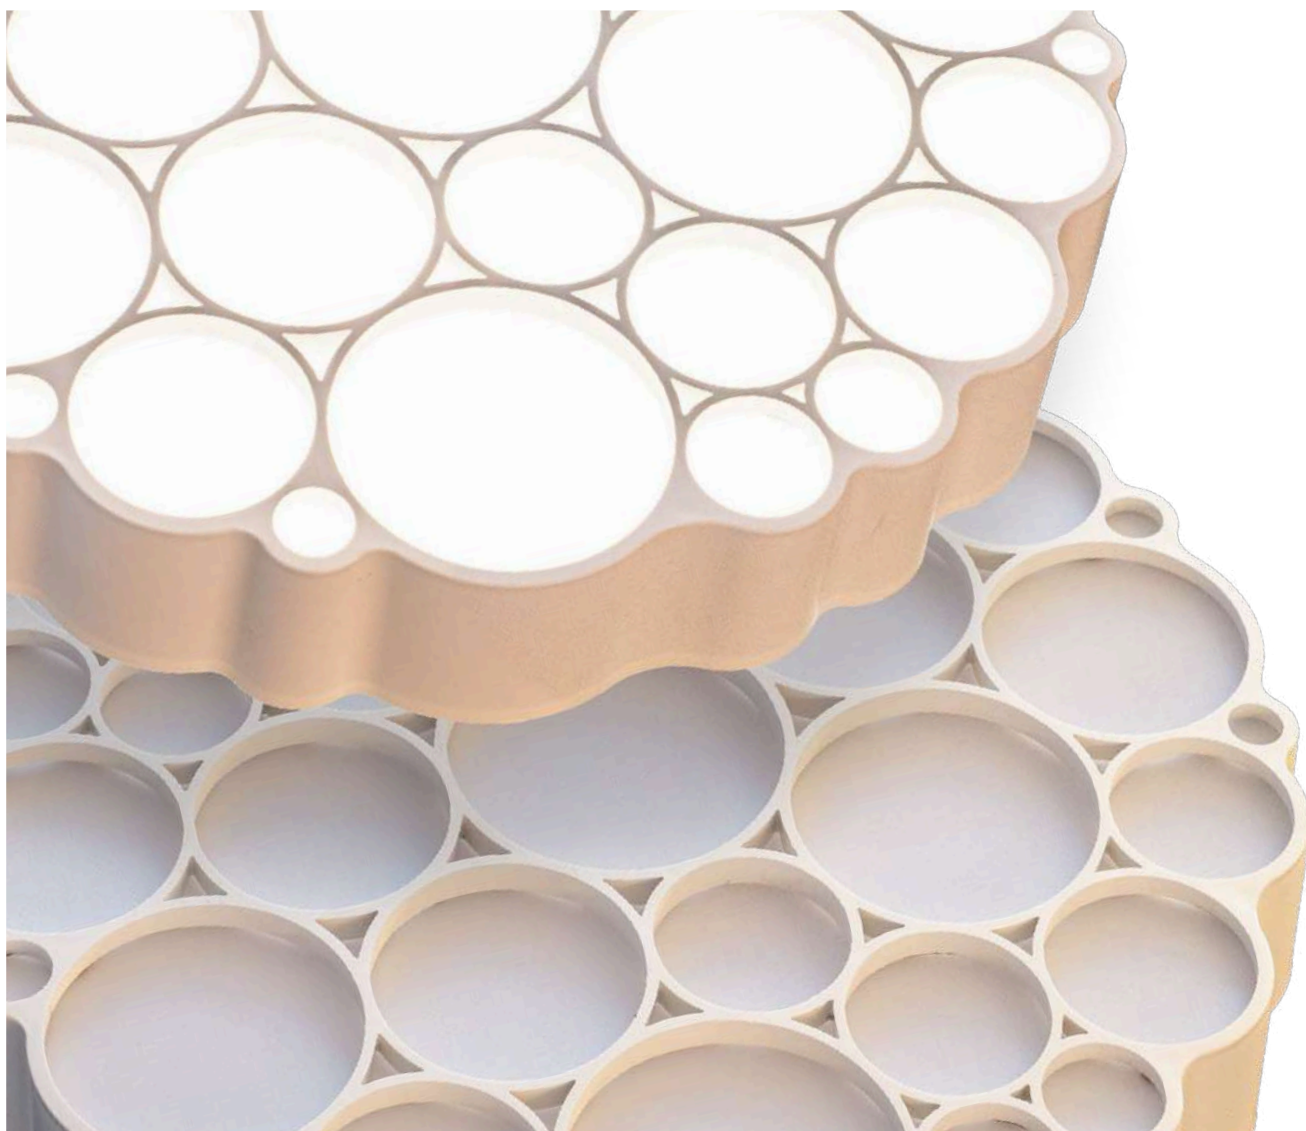

MARS

MARS 40W

KL151034

Dimensiuni/Dimensions: H9 × Ø41 cm
Culoare/Color: alb/white
Material/Material: metal, acril, PC/metal, acrylic, PC
Putere/Power: 40W
Led inclus/Led included: da/yes
Clasă energetică/Energy class: G
Dimabil/Dimmable: nu/no