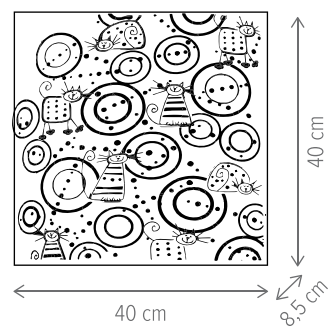

Ruffy 300/S

Ruffy 400/S

Ruffy 400