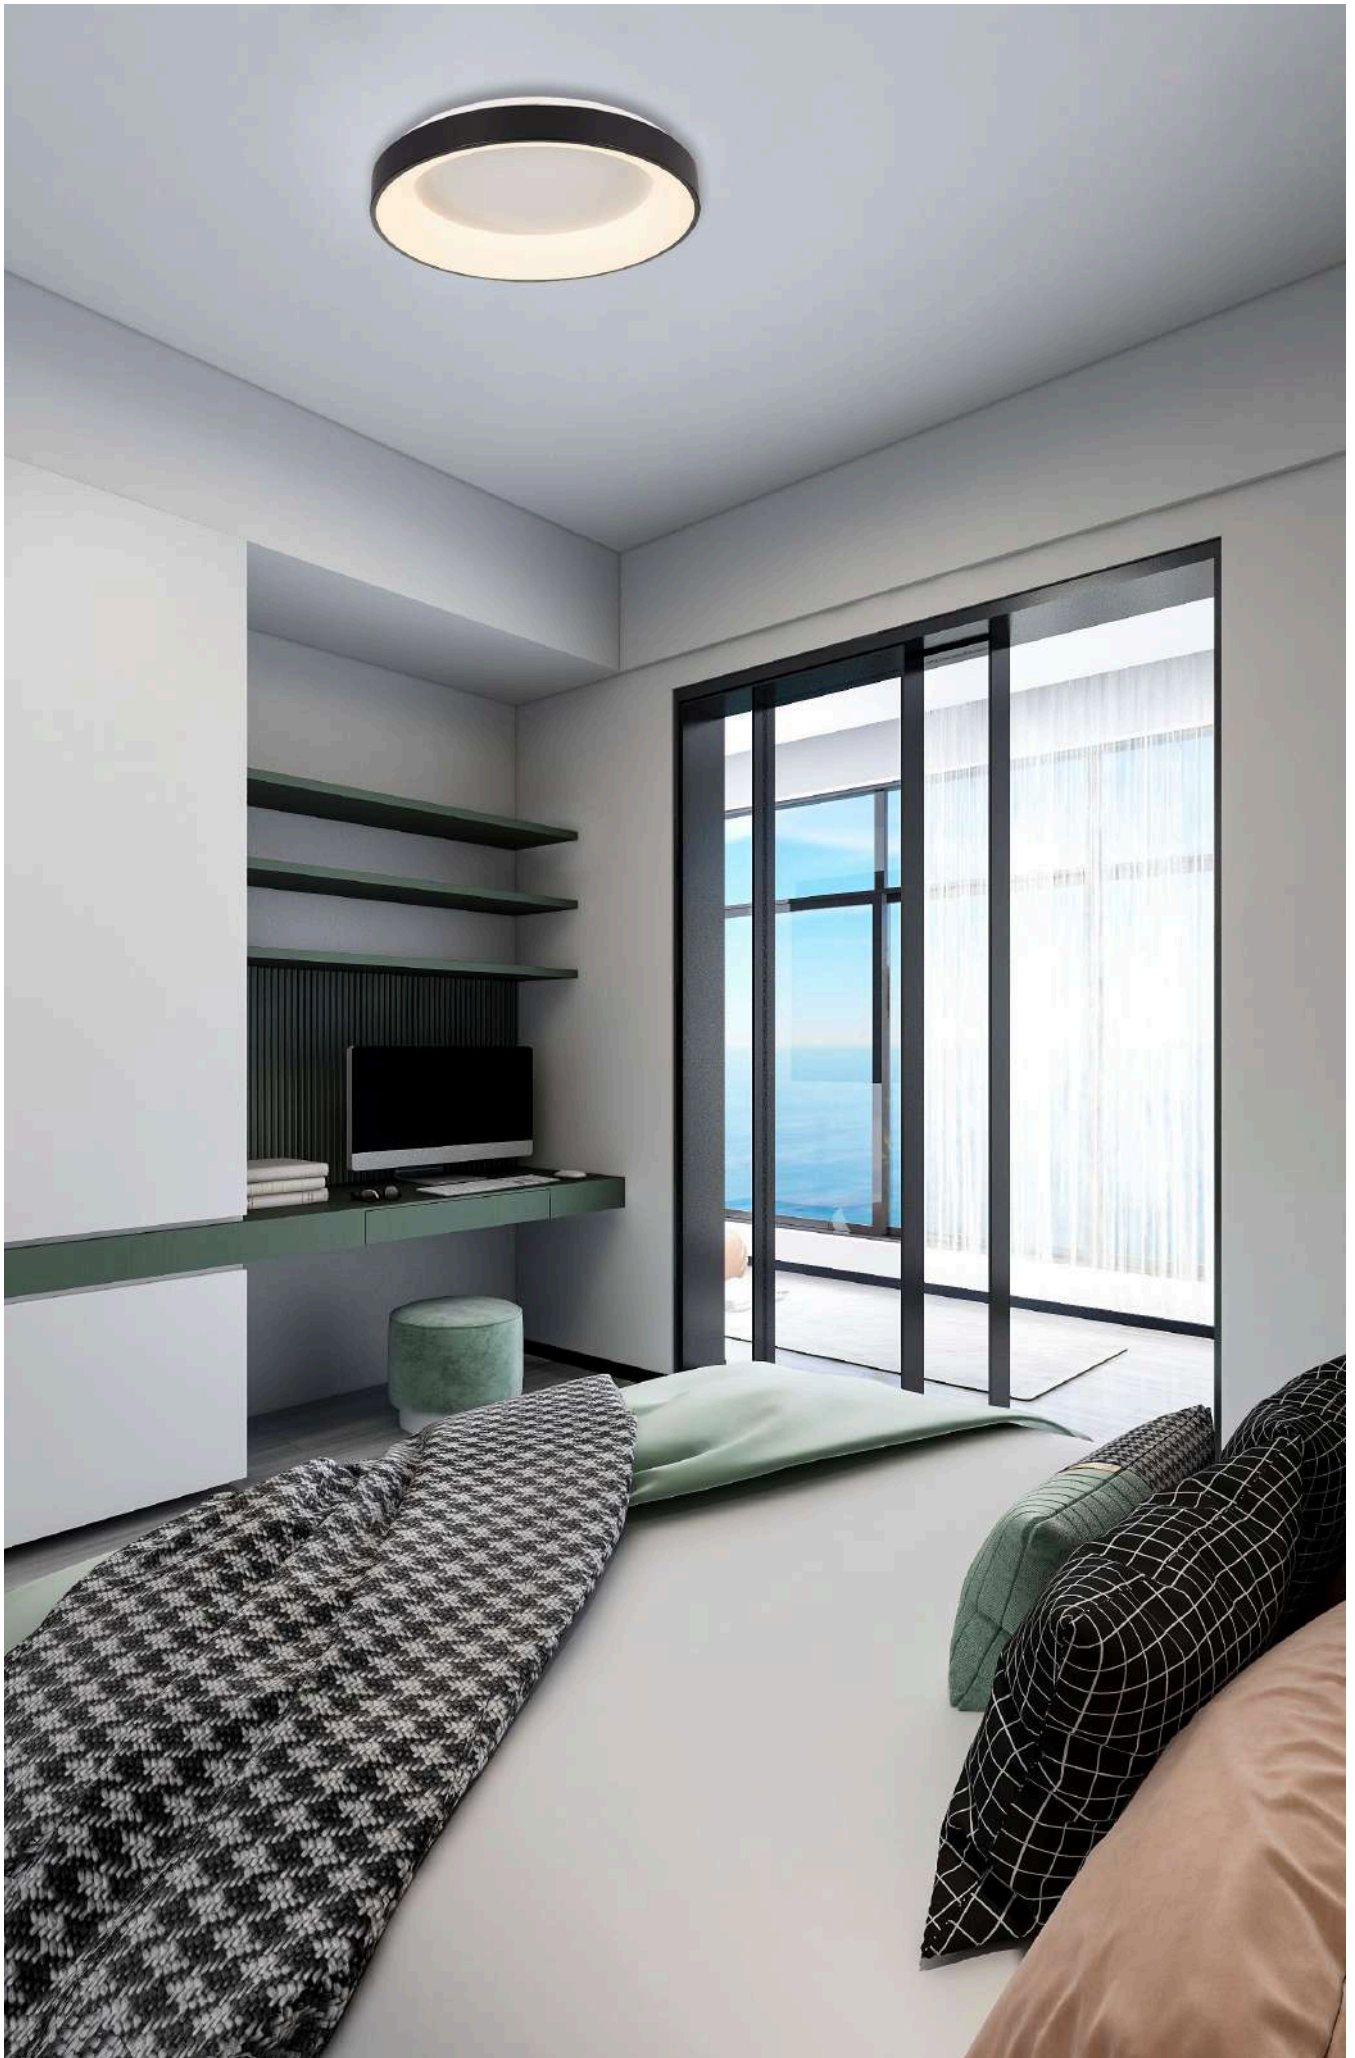

Intrigue SP1

Winding SP1