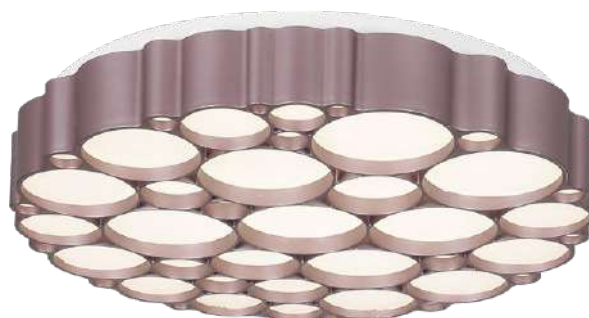

■ TERRA 24W

KL151025

Dimensiuni/Dimensions: H9 × Ø41 cm
Culoare/Color: cafeniu/coffee
Material/Material: metal, acril, PC/metal, acrylic, PC
Putere/Power: 24W
Led inclus/Led included: da/yes
Clasă energetică/Energy class: G
Dimabil/Dimmable: nu/no