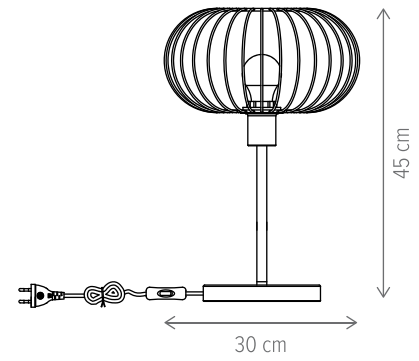

Grimy PL3

Wire TL1