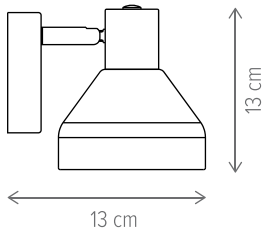

Tripper SP3

Intim AP1