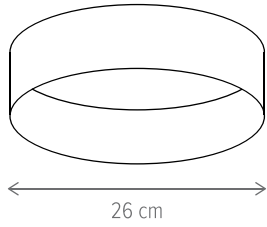

Halina 3

Global PL1