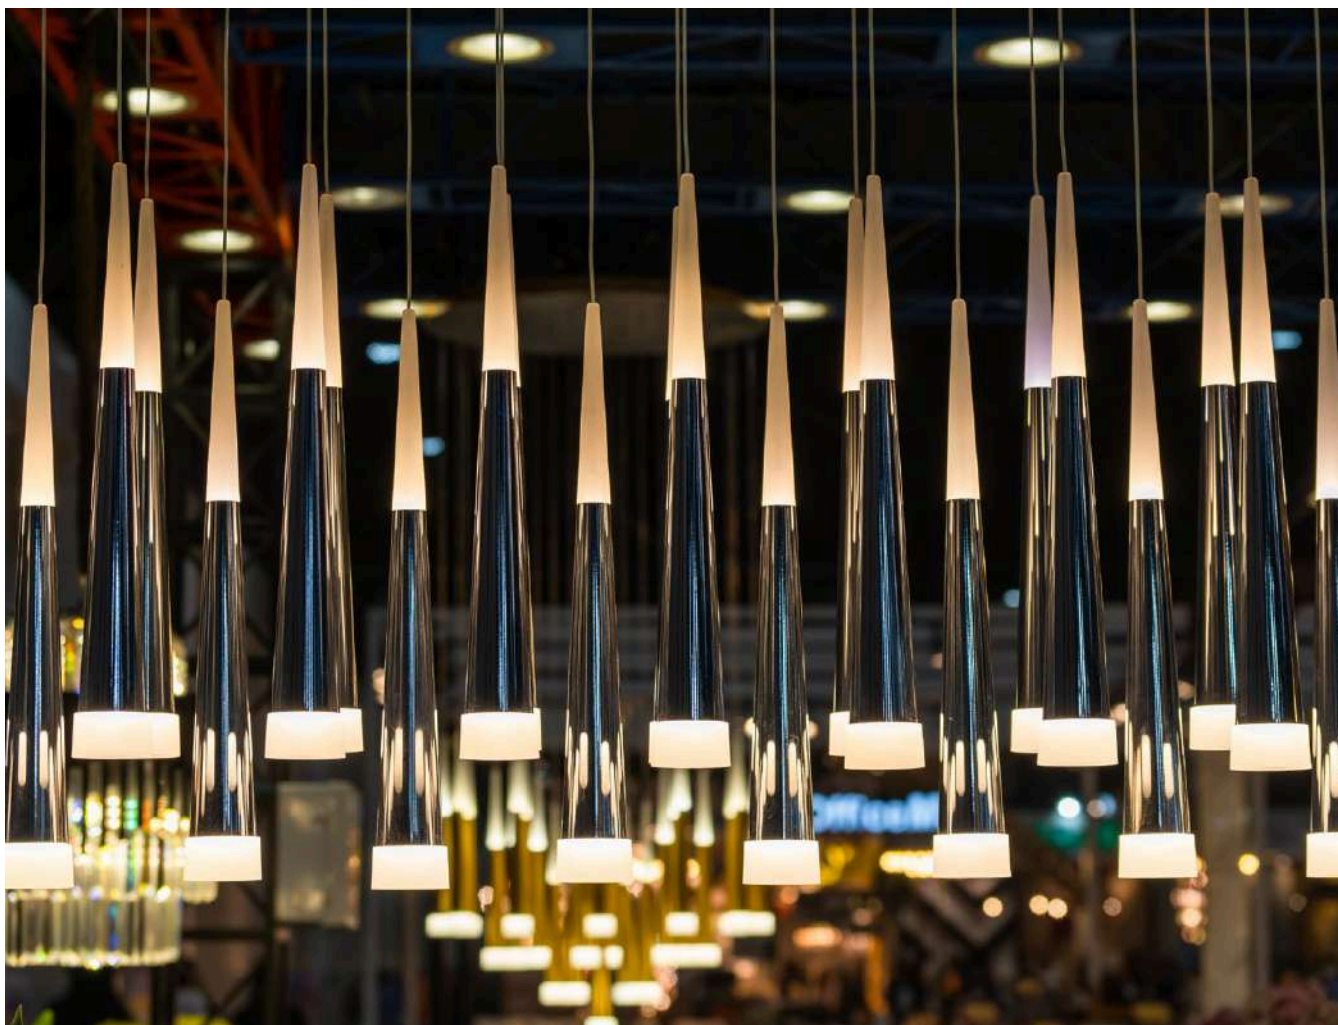

Cotton PL3

MOONY

MOONY

KL142010

Dimensiuni/Dimensions: H150 × L50 × W9 cm
Culoare/Color: alb, crom/white, chrome
Material/Material: metal, PC/metal, PC
Putere/Power: 32W
Led inclus/Led included: da/yes
Clasă energetică/Energy class: G
Dimabil/Dimmable: nu/no