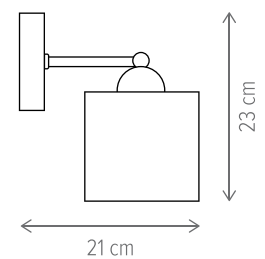

Cars AP1

Pirat AP1

House AP1

Spring AP1