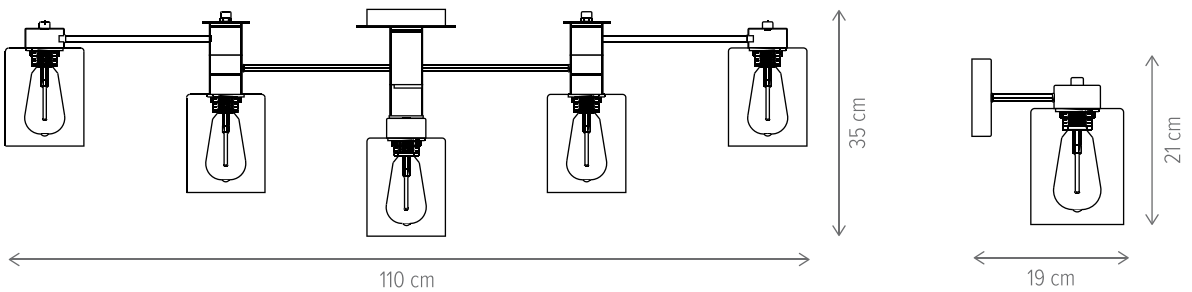

Aglet PL4

Arrow PL5

Arrow PL7

Arrow AP1

KINJA

KINJA 3

KL103015

Dimensiuni/Dimensions: H48 × Ø56 cm
Culoare/Color: auriu, ambra/gold, amber
Material/Material: metal, sticlă/metal, glass
Bec recomandat/
Recommended light bulb: 3×E14 max 9W LED
Bec inclus/Included light
bulb: nu/no