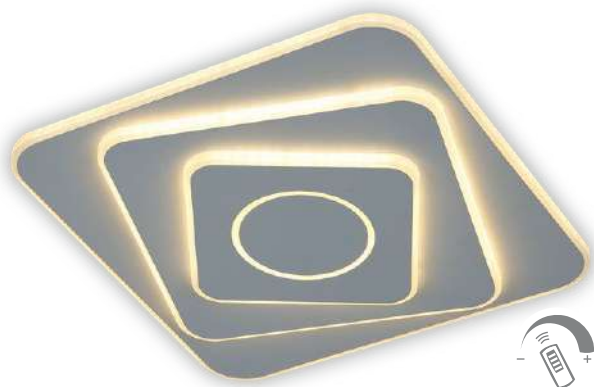

SEAM & RIDGE

— RIDGE 48W

KL151031

Dimensiuni/Dimensions: H5,5 × L35 × W35 cm
Culoare/Color: alb/white
Material/Material: metal, acril/metal, acrylic
Putere/Power: 48W
Led inclus/Led included: da/yes
Clasă energetică/Energy class: G
Telecomandă/Remote control: inclusă/included
Dimabil/Dimmable: da/yes

IP 20	Warranty 5 years	LED	3150 LM 3120 LM 3070 LM	3000 K 4000 K 6000 K	CRI>80