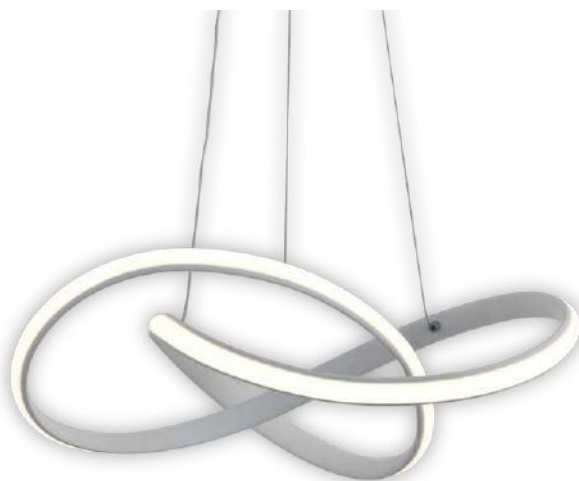

INTRIGUE

INTRIGUE SP1 WH

KL142047

Dimensiuni/Dimensions: H120 × Ø50 cm
Culoare/Color: alb/white
Material/Material: aluminiu, silicon, metal/aluminium, silicone, metal
Putere/Power: 40W
Led inclus/Led included: da/yes
Clasă energetică/Energy class: G
Dimabil/Dimmable: nu/no