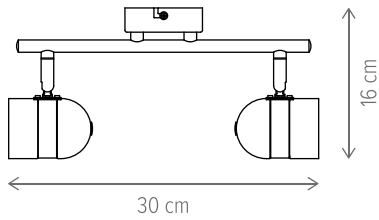

Fiction AP2