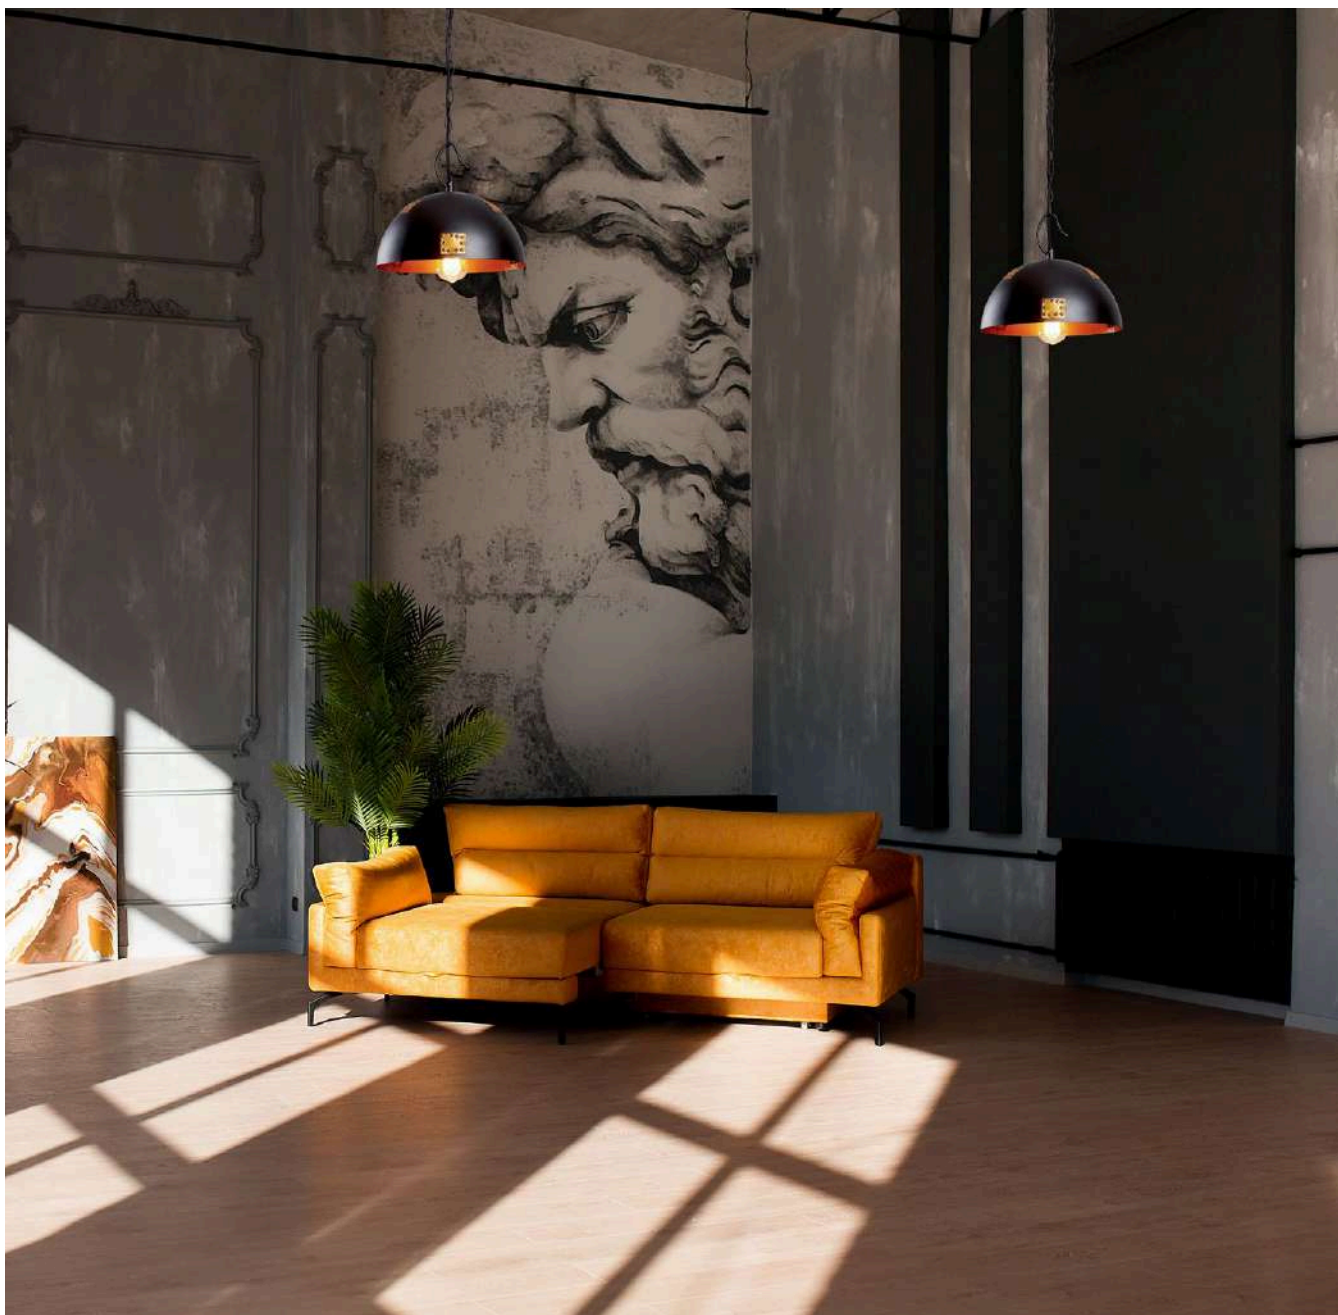

JANUS 1

KL6365

Dimensiuni/Dimensions: H110 × Ø20 cm
Culoare/Color: negru, cupru/black, copper
Material/Material: metal/metal
Bec recomandat/
Recommended light bulb: 1×E27 max 15W LED
Bec inclus/Included light
bulb: nu/no