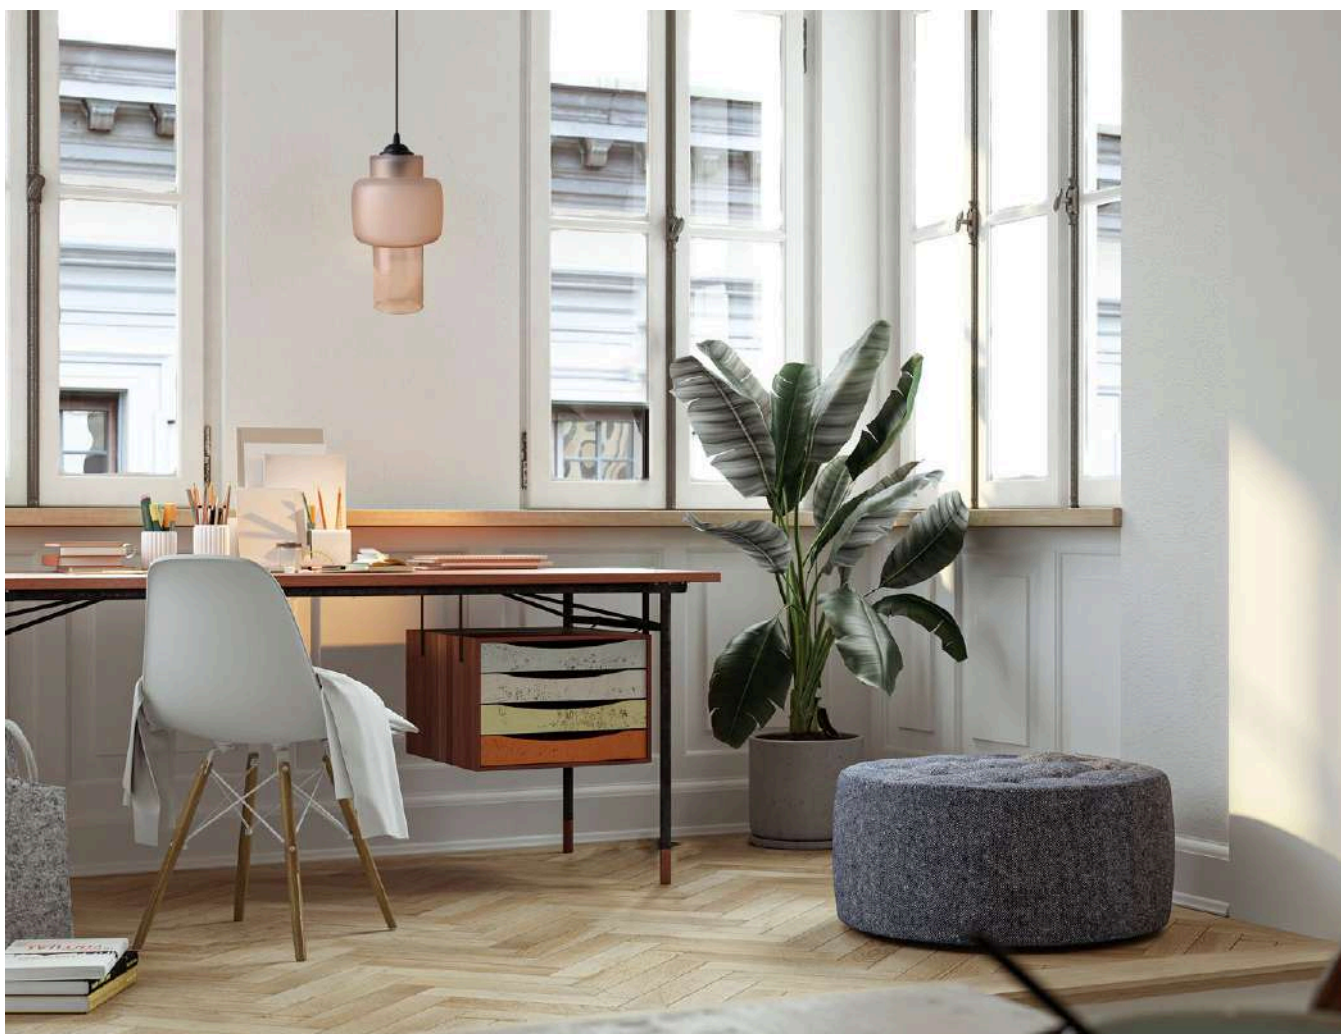

CHALCEDON

CHALCEDON SP1

KL111088

Dimensiuni/Dimensions: H111 × Ø18 cm

Culoare/Color: crem/cream

Material/Material: sticlă, metal, PVC/glass, metal, PVC

Bec recomandat/

Recommended light bulb: 1×E27 max 15W LED

Bec inclus/Included light

bulb: nu/no