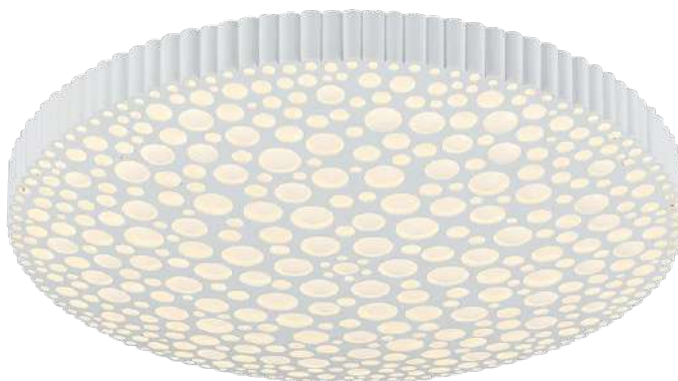

PLUTO

PLUTO 40W

KL151023

Dimensiuni/Dimensions: H7 × Ø50 cm
Culoare/Color: alb/white
Material/Material: metal, acril/metal, acrylic
Putere/Power: 40W
Led inclus/Led included: da/yes
Clasă energetică/Energy class: G
Dimabil/Dimmable: nu/no