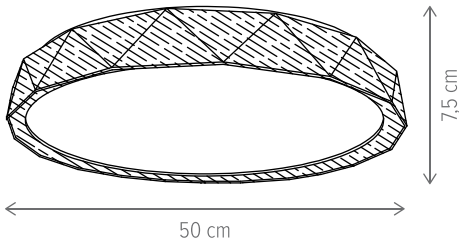

KL6426

Dimensiuni/Dimensions: H9 × L80 × W50,5 cm
Culoare/Color: argintiu/silver
Material/Material: metal, PC/metal, PC
Putere/Power: 40W
Led inclus/Led included: da/yes
Dimabil/Dimmable: nu/no

Angular PL1