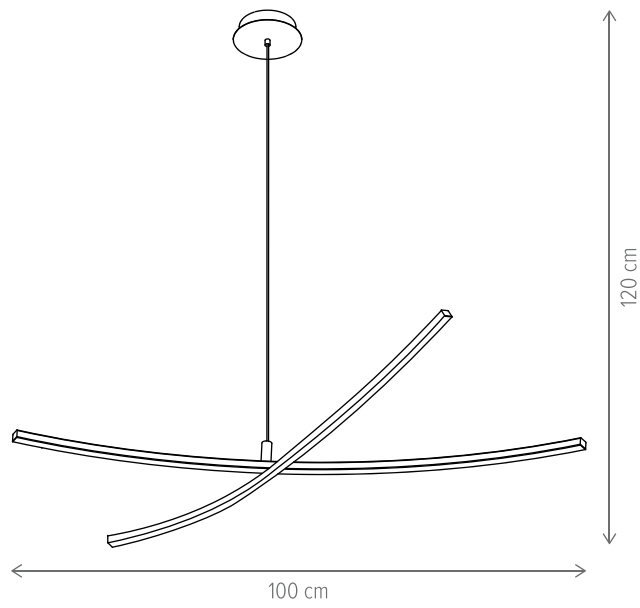

Cyber PL2

Cyber SP2