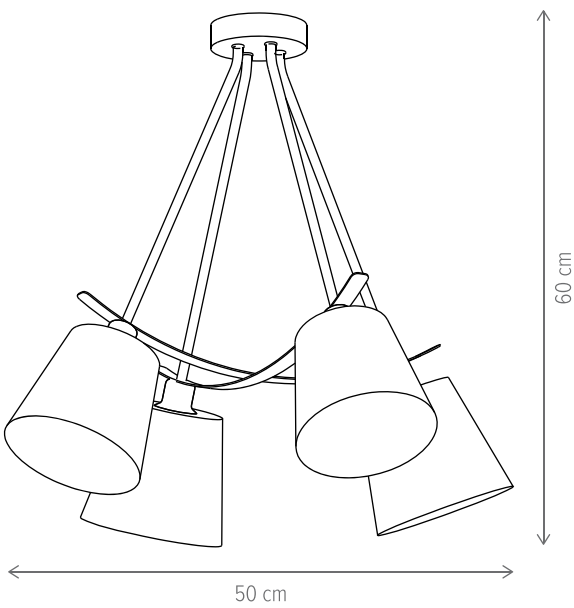

Global PL3

Kalifa 3

Kalifa 4

Play 4

Sini SP3

QUINN

KL111106

Dimensiuni/Dimensions: H150 × Ø18 cm
Culoare/Color: natur/natur
Material/Material: bambus, metal/bamboo, metal
Bec recomandat/
Recommended light bulb: 1×E27 max 15W LED
Bec inclus/Included light
bulb: nu/no