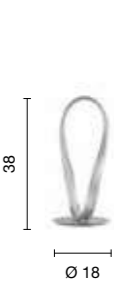

LT.SPARK

power: 12W
voltage: 220-230V
light temperature: 3000K
nominal lumens: 1200LM
actual lumens: 676LM
TOUCH