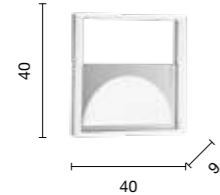

plafoniera ceiling light