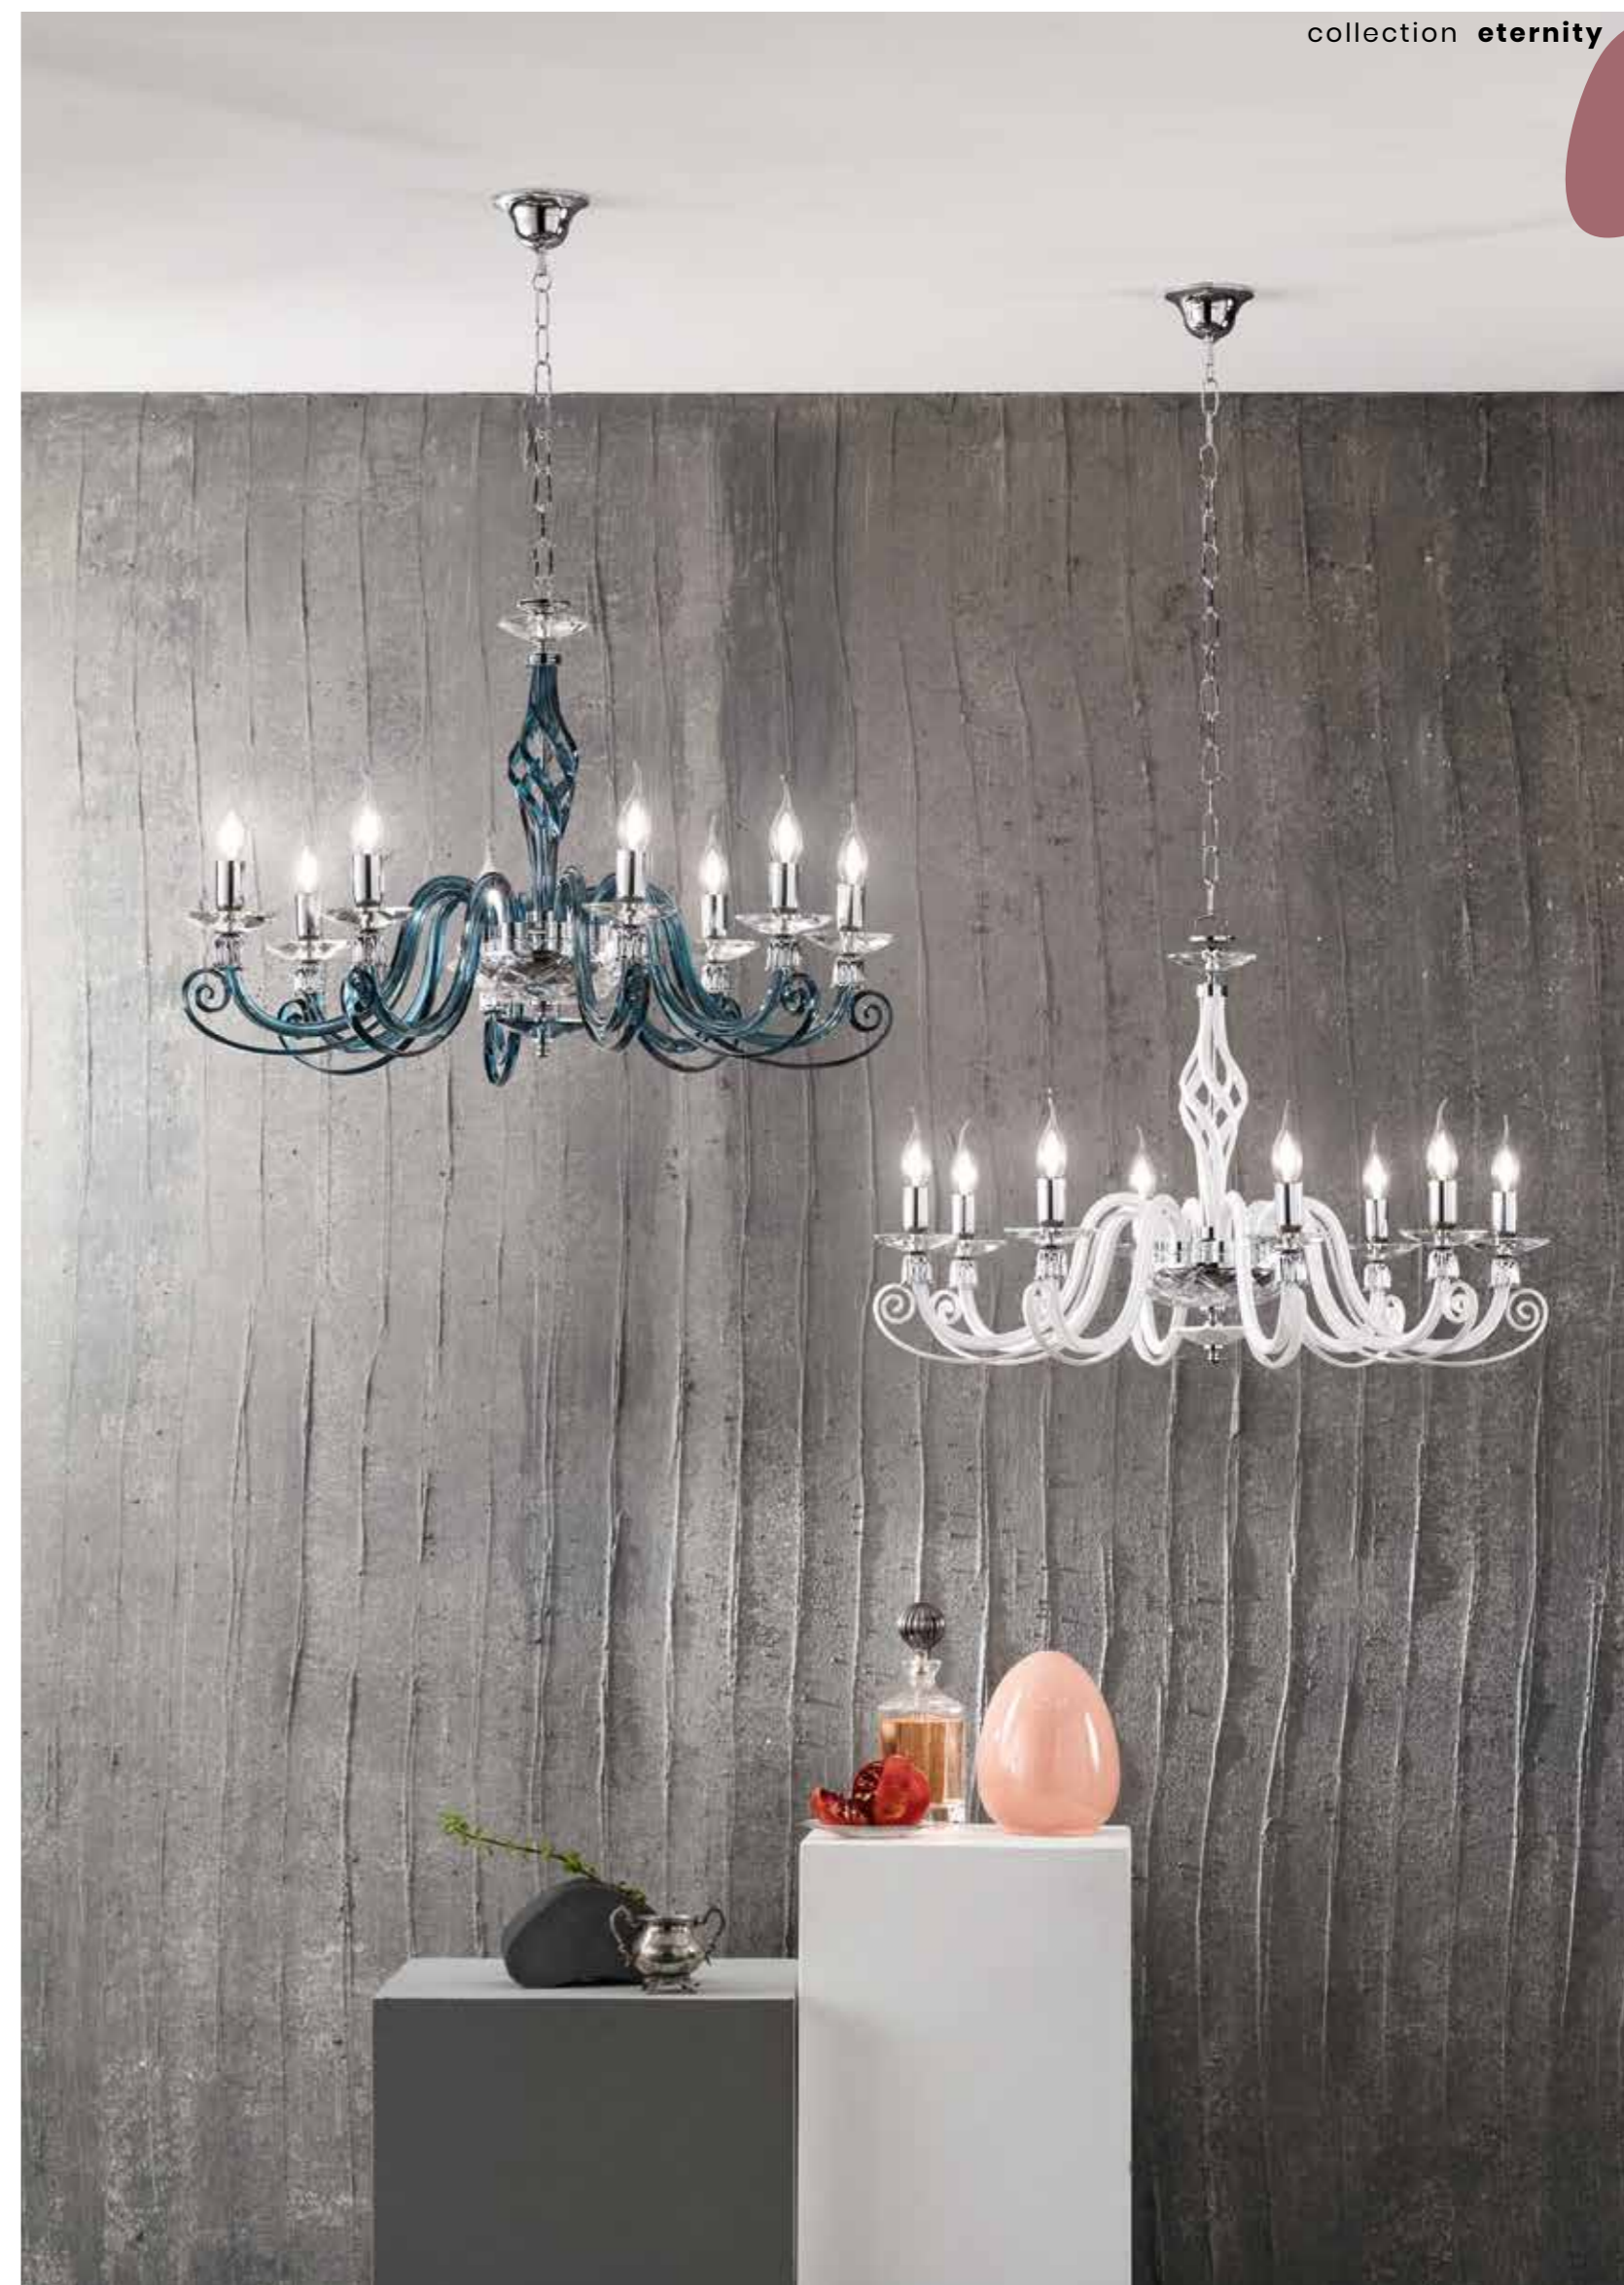

1306

Collezione in vetro soffiato lavorato a mano, particolari e finitura oro o cromo.
Blown glasses handmade lighting collection, gold or chrome finish.

collection **eternity**

378 → 379

→
overview

lampadario chandelier	lampadario chandelier	lampadario chandelier	lampadario chandelier	applique wall lamp
 75 Ø 100	 62 Ø 84	 62 Ø 76	 60 Ø 62	 22 36
 LP.1306/12 LP.1306/12-BCO LP.1306/12-OTT LP.1306/12-FUME LP.1306/12-CROMO	 LP.1306/8 LP.1306/8-BCO LP.1306/8-OTT LP.1306/8-FUME LP.1306/8-CROMO	 LP.1306/5 LP.1306/5-BCO LP.1306/5-OTT LP.1306/5-FUME LP.1306/5-CROMO	 LP.1306/3 LP.1306/3-BCO LP.1306/3-OTT LP.1306/3-FUME LP.1306/3-CROMO	 AP.1306/2 AP.1306/2-BCO AP.1306/2-OTT AP.1306/2-FUME AP.1306/2-CROMO
power: 12 x E14 voltage: 220~230V	8 x E14 220~230V	5 x E14 220~230V	3 x E14 220~230V	2 x E14 220~230V