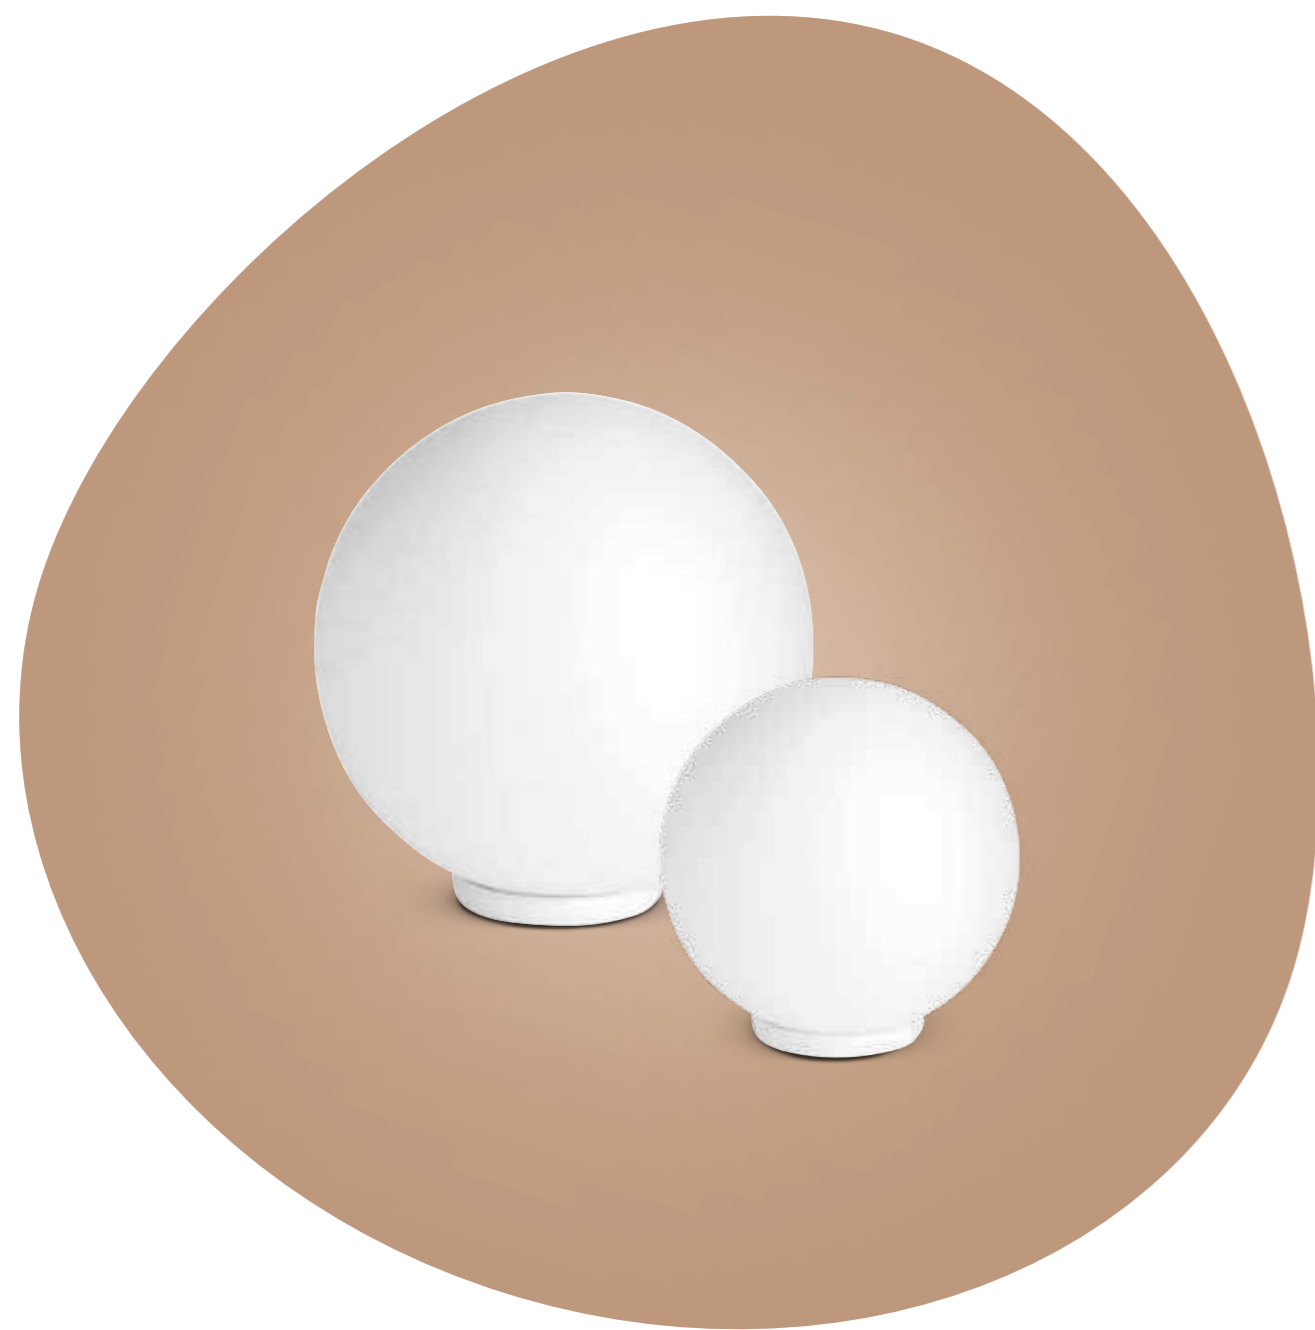

Area

Sospensione in vetro soffiato acidato bianco, montatura in tinta.
Cavetti regolabili in altezza.
Collection in frosted white blown glass, white metal frame.
Length adjustable cables.

overview	sospensione suspension	sospensione suspension	sospensione suspension	lumetto table lamp	lumetto table lamp
	SO.AREA/50	SO.AREA/40	SO.AREA/30	LT.AREA/30	LT.AREA/20
power:	1 x E27	1 x E27	1 x E27	1 x E27	1 x E27
voltage:	220-230V	220-230V	220-230V	220-230V	220-230V