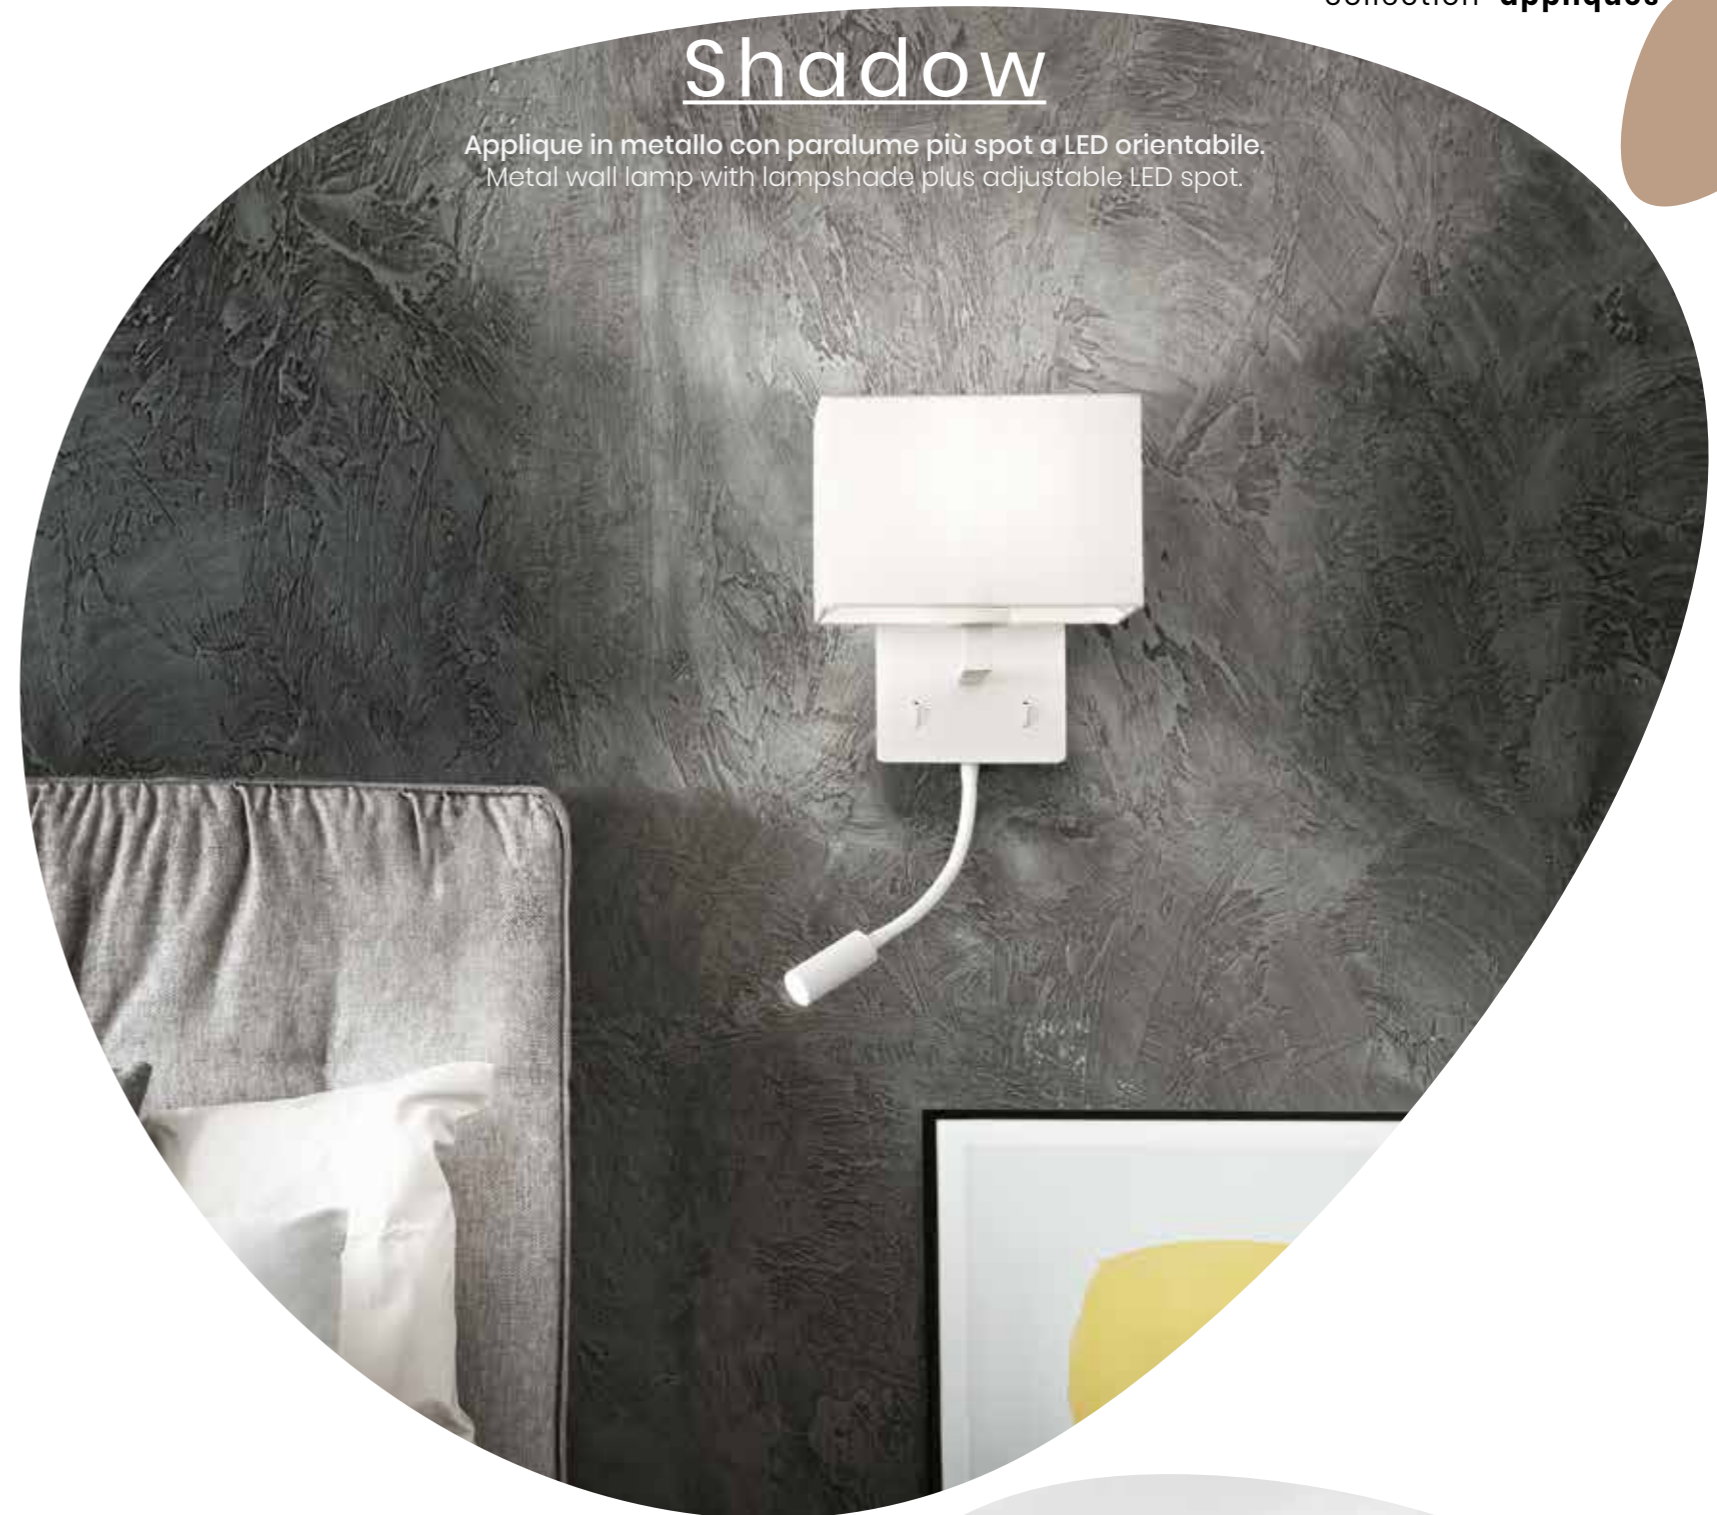

10W
 230V
 3000K
 1000LM
 480LM
 N/A

Stan

Applique in metallo con retroilluminazione LED e spot LED orientabile. Caricatore USB.
Metal wall lamp with LED backlight and adjustable LED spot. USB charger.

AP.STAN/BIANCO
AP.STAN/NERO

power: 4,5W +3W
voltage: 220~230V
light temperature: 3000K
nominal lumens: 700LM
actual lumens: 560LM
dimmer: N/A

Shadow

Applique in metallo con paralume più spot a LED orientabile.
Metal wall lamp with lampshade plus adjustable LED spot.