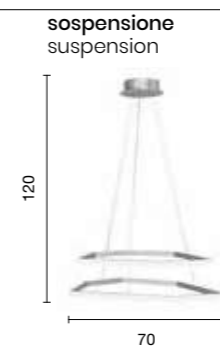

Stardust

Collezione LED in metallo verniciato. Cavetti regolabili in lunghezza.
Disponibile in due colori.
LED collection in painted metal. Length adjustable cables.
Available in two colours.

→
overview

- **SO.STARDUST/3-SILVER**
- **SO.STARDUST/3-ORO**
- **SO.STARDUST/2-SILVER**
- **SO.STARDUST/2-ORO**

power:	65W	50W
voltage:	220-230V	220-230V
light temperature:	3000K; 4000k	3000K; 4000k
nominal lumens:	5400LM	4800LM
actual lumens:	3488LM	2158LM
dimmer: