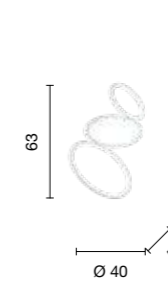

PL.RICE/GR-B.CO
PL.RICE/GR-ORO

35W
220-230V
3000K
3500LM
1700LM

plafoniera
ceiling light