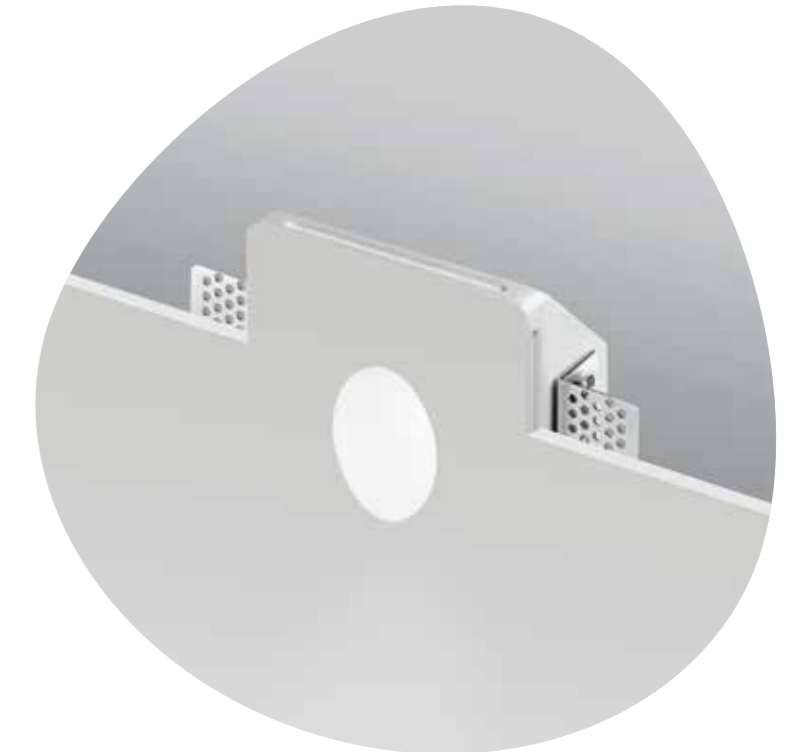

→ overview

faretto spotlight

10
10
4,5

FT.VALZER/B.CO

power: 1W LED
voltage: 220-230V
light temperature: 3000K
nominal lumens: 100LM
actual lumens: 90LM