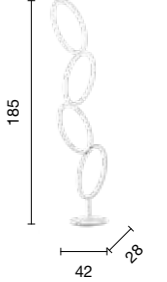

AP.RICE/B.CO
AP.RICE/ORO

10W
220-230V
3000K
1000LM
500LM
N/A

piantana
floor lamp