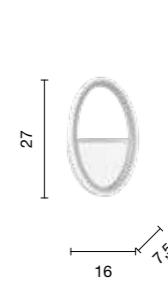

PL.RICE/PC-B.CO
PL.RICE/PCORO

25W
220-230V
3000K
2500LM
1200LM

applique
wall lamp