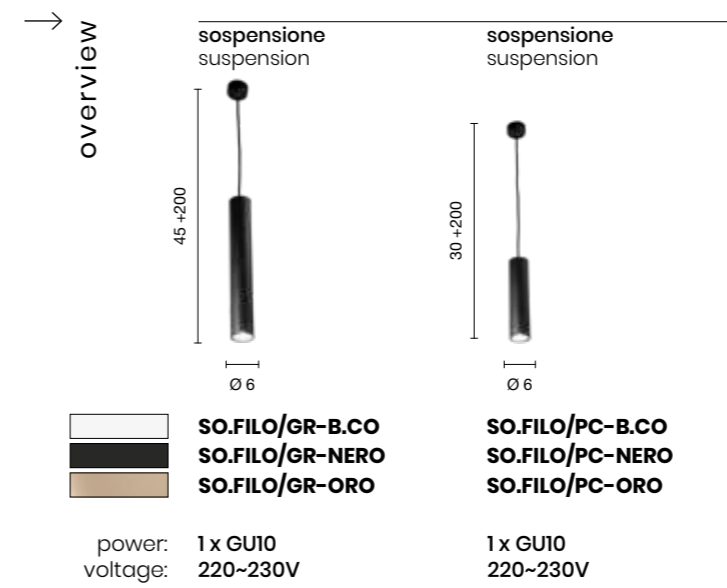

Filo

Struttura in alluminio verniciato a polvere di colore bianco, oro o nero.
Structure in powder coated aluminium in white, gold or black.