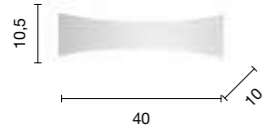

→ overview

applique wall lamp

applique wall lamp