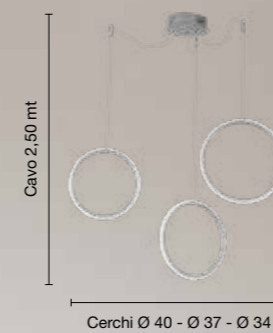

SO.CIRCUS/SILVER
SO.CIRCUS/ORO

power: 43W
voltage: 220-230V
light temperature: SILVER CCT SYSTEM 3000K-4000K
ORO 3000K
nominal lumens: 4300LM
actual lumens: 2000LM
dimmer: