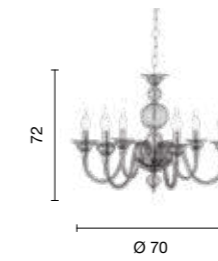

- LP.TEBE/6-BIANCO
- LP.TEBE/6-AMBRA
- LP.TEBE/6-OTT
- LP.TEBE/6-FUMÈ
- LP.TEBE/6-ORO
- LP.TEBE/6-CR

6 x E14
220~230V

applique
wall lamp