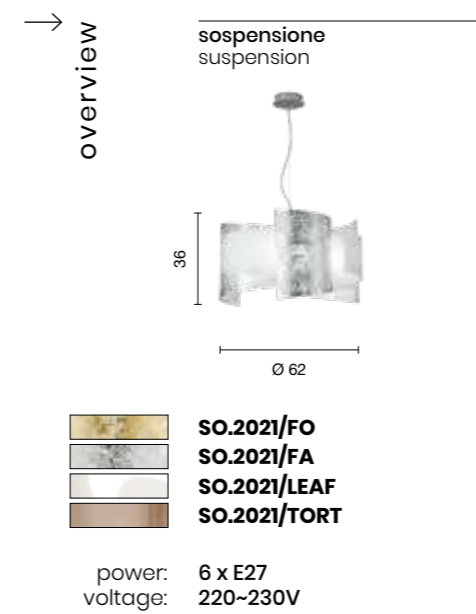

Sospensione in vetro curvo e struttura in metallo.
Disponibile in diverse finiture. Cavetti regolabili in lunghezza.
Curved glass suspension and metal structure.
Available in different finishes. Length adjustable cables.