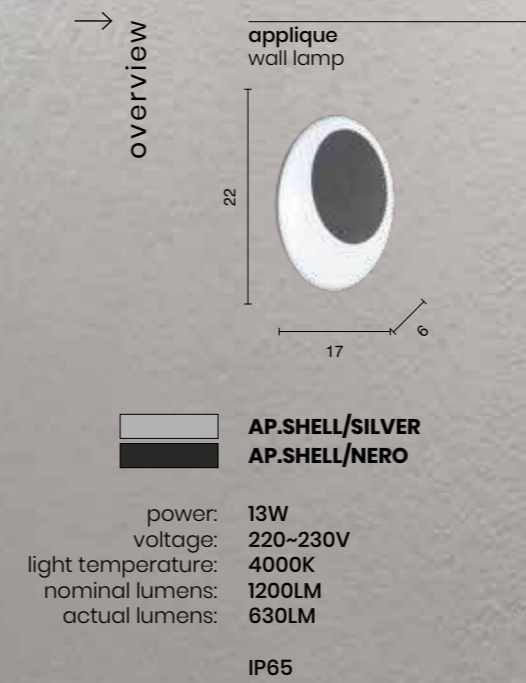

collection **esterno outdoor**