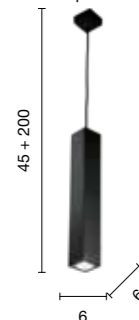

→
overview

sospensione
suspension