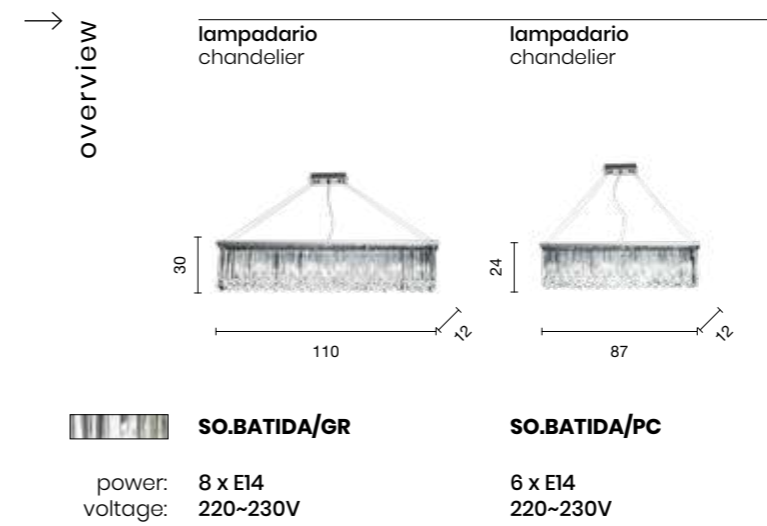

→ overview

faretto spotlight

10
10
4,5

FT.VALZER/B.CO

power: 1W LED
voltage: 220-230V
light temperature: 3000K
nominal lumens: 100LM
actual lumens: 90LM

collection
Eternity

Batida

Struttura in metallo cromato. Elementi decorativi in cristallo molato.
 Sospensioni con cavi in acciaio a lunghezza regolabile.
 Structure in chromed metal. Decorative elements in cut crystal.
 Suspensions with steel cables and adjustable length.