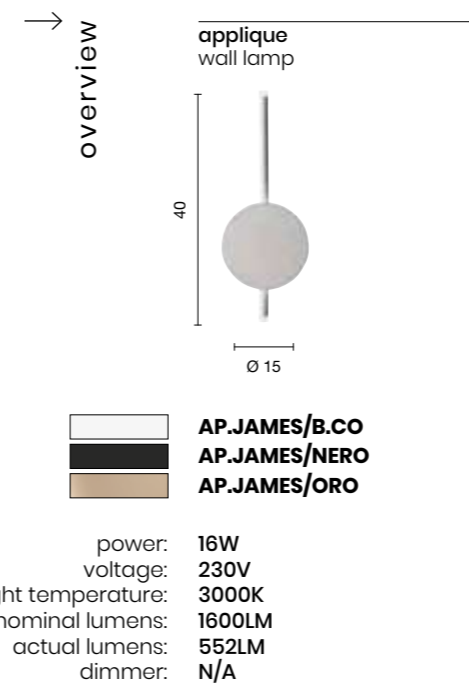

collection

Appliques

Wall lamps

James

Applique a LED in metallo verniciato. Disponibile in diversi colori.
LED wall lamp in painted metal. Available in different colours.

Geo

Applique in metallo, luce indiretta, fonte luminosa a LED.
 Colori disponibili: Bianco opaco, Tortora opaco.
 Metal wall lamp, indirect light, LED light source.
 Available colours: Matt white, Matt dove grey.