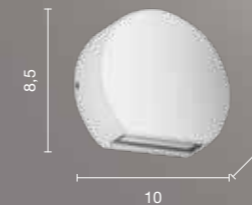

- AP.SUN/BCO
- AP.SUN/SILVER
- AP.SUN/NERO

power: 3W
voltage: 220-230V
light temperature: 4000K
nominal lumens: 220LM
actual lumens: 110LM

IP54