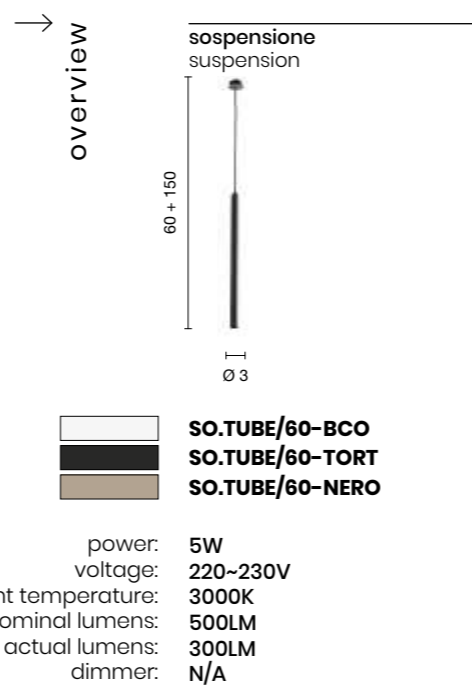

Tube

Collezione in metallo con fonte luminosa LED. Cavetti regolabili in lunghezza.
Colori disponibili: bianco opaco, tortora opaco, nero opaco.
Collection in metal with LED light source. Length adjustable cables.
Available colours: matt white, matt dove gray, matt black.