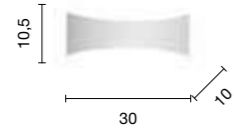

→ overview

applique wall lamp

applique wall lamp