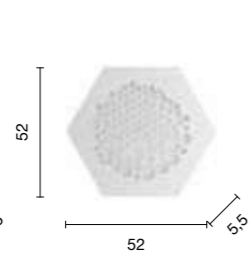

plafoniera ceiling light

PL.ALVEARE/MD