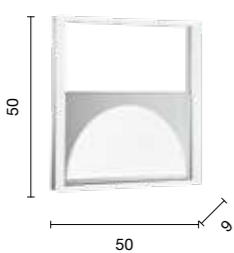

→ overview

plafoniera ceiling light