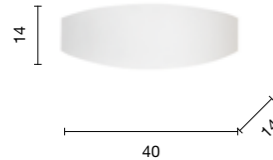

→
overview

applique
wall lamp

applique
wall lamp

AP.DRIA/MD-BC
AP.DRIA/MD-TOR

AP.DRIA/PC-BC
AP.DRIA/PC-TOR

power: 12W
voltage: 230V
light temperature: 3000K
nominal lumens: 1200LM
actual lumens: 580LM
dimmer: N/A

10W
230V
3000K
1000LM
480LM
N/A