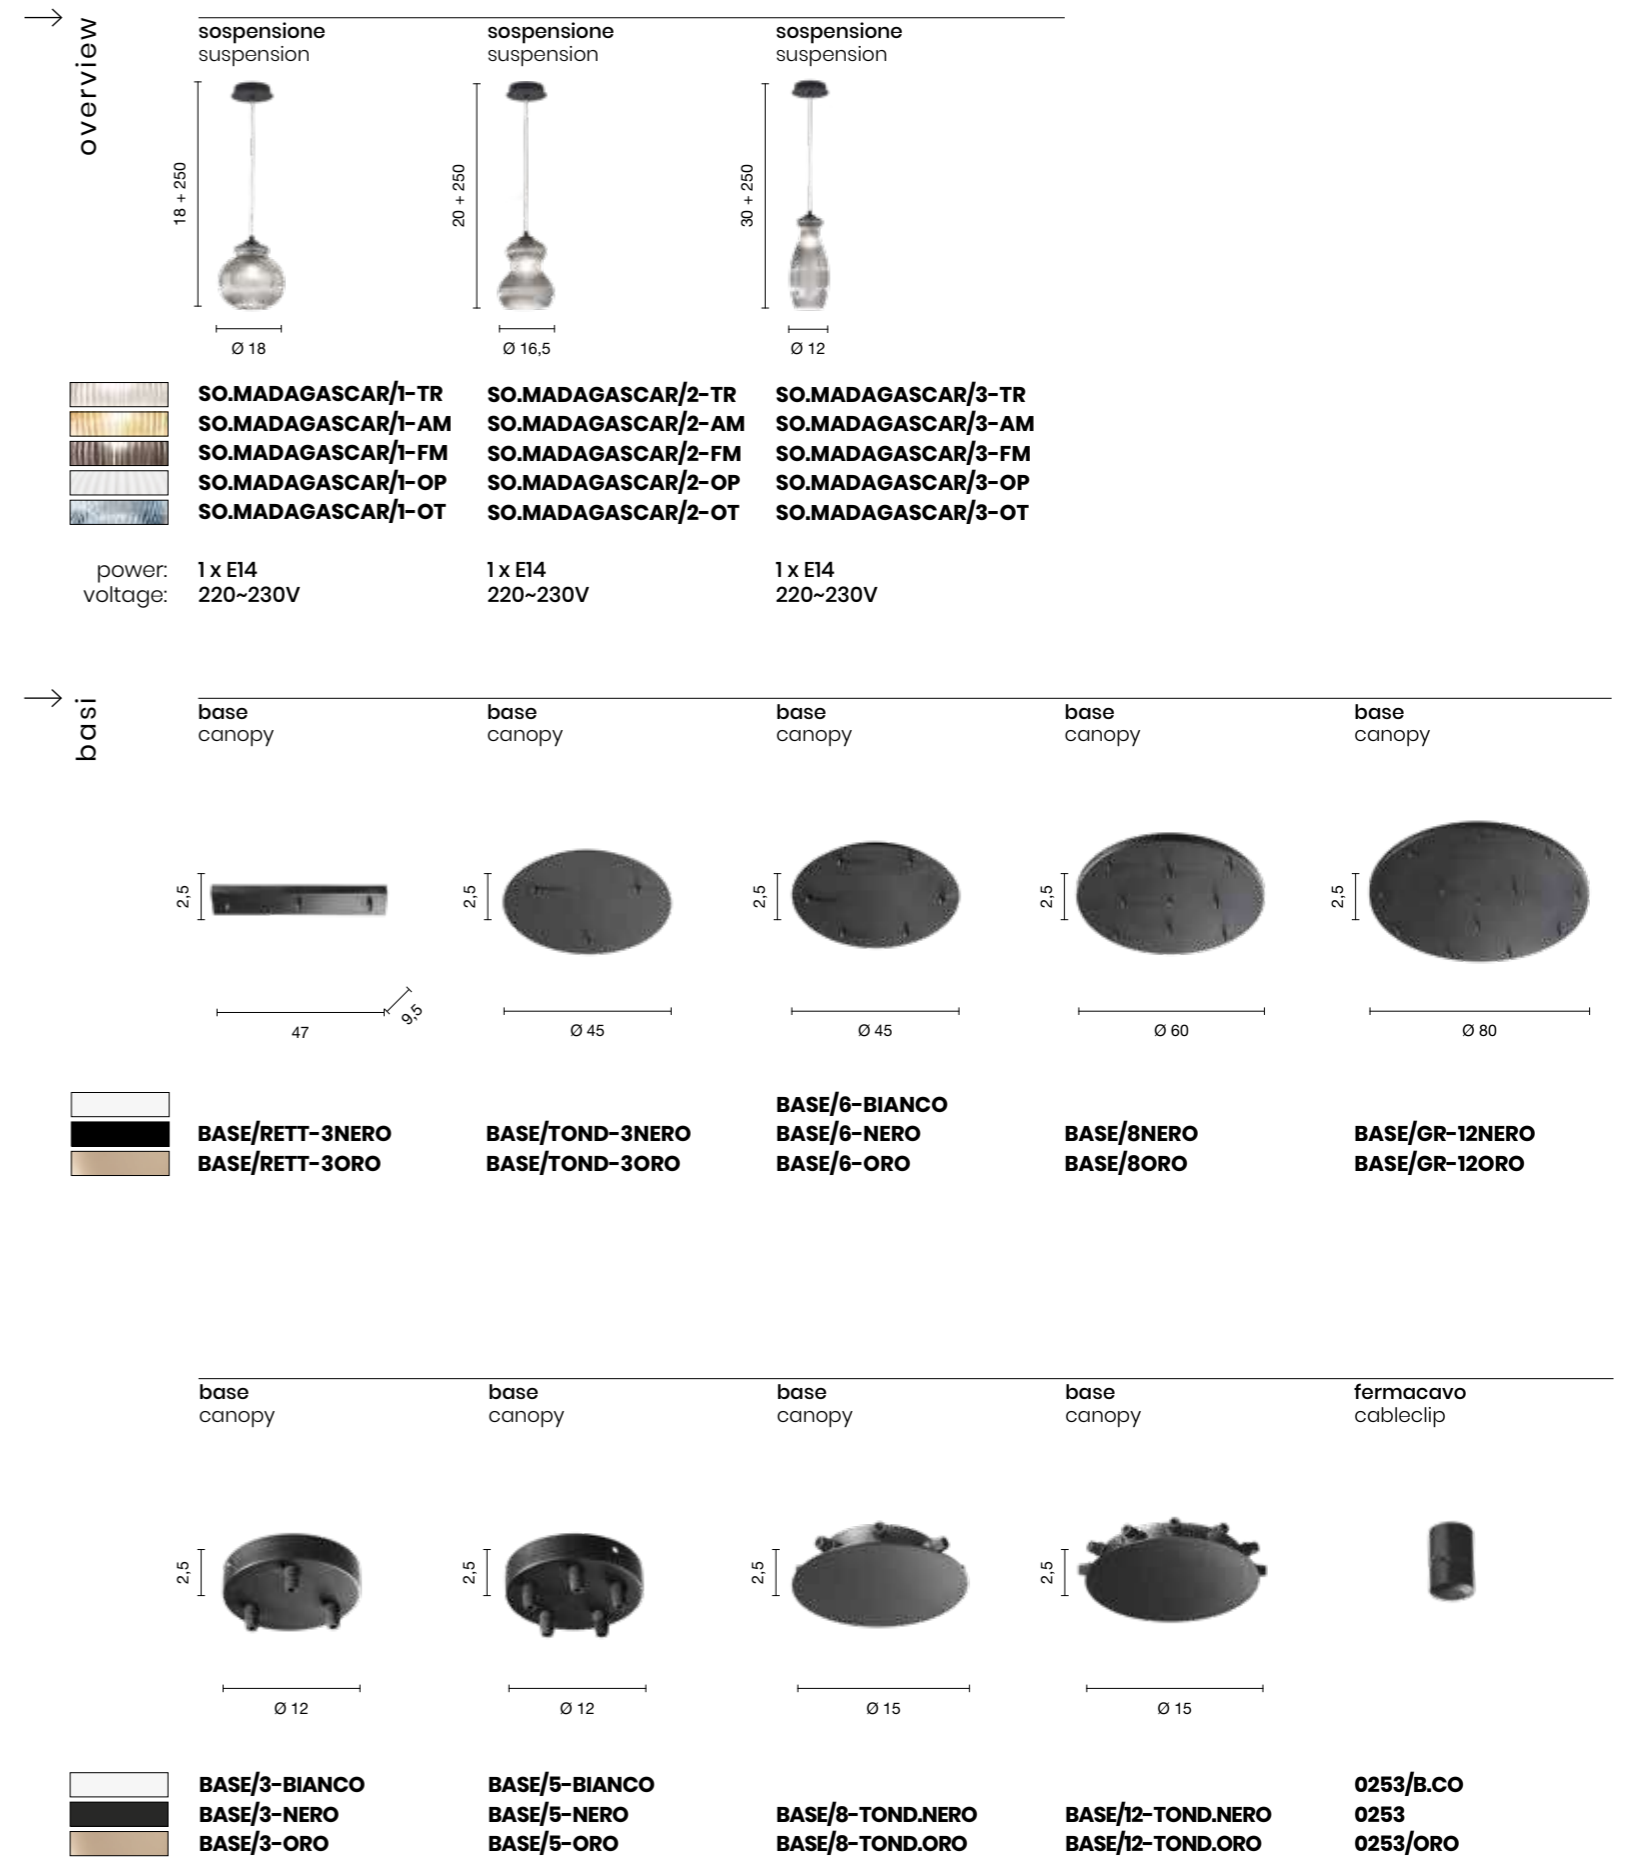

Madagascar

Collezione modulare basata su tre forme di vetro soffiato. Compatibile con le nostre basi per soffitto ed accessori fermacavo che consentono di creare soluzioni personalizzate. Montatura metallica. Cavi regolabili.

Modular collection based on three shape of blow glass. Compatible with our ceiling bases and cable clamp accessories, which allow you to create customizer solutions. Metal frame, adjustable cables.