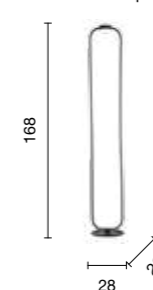

LT.ALFA/B.CO
LT.ALFA/NERO
LT.ALFA/ORO

18W
220-230V
3000K
BIANCO CCT SYSTEM
3000K-40000K

piantana
floor lamp