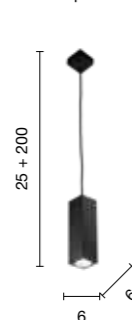

SO.ALOA/GR-B.CO
SO.ALOA/GR-NERO
SO.ALOA/GR-ORO

power: 1 x GU10
voltage: 220-230V

sospensione
suspension

SO.ALOA/PC-B.CO
SO.ALOA/PC-NERO
SO.ALOA/PC-ORO

1 x GU10
220-230V