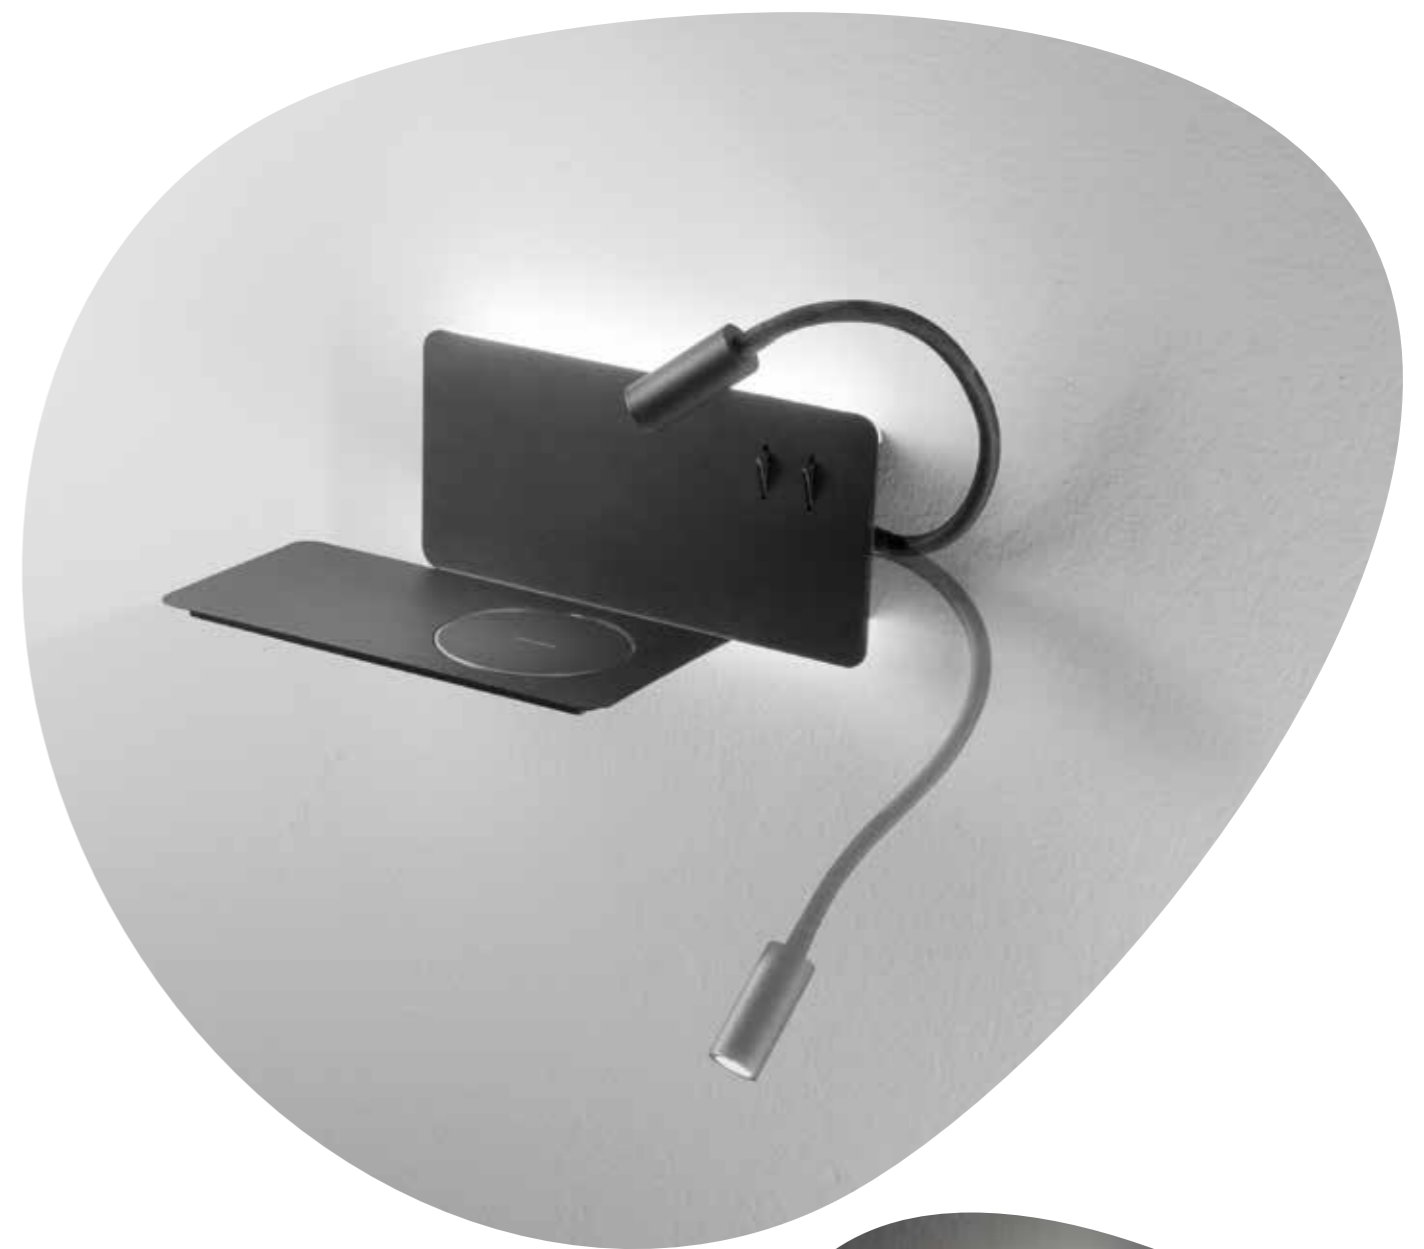

AP.SHADOW/BIANCO
AP.SHADOW/NERO

power: 1x E27 + 3W LED
voltage: 220~230V

Flat

Applique in metallo con retroilluminazione LED e spot LED orientabile.
 Caricatore wireless e USB per cellulare.
 Metal wall lamp with LED backlight and adjustable LED spot.
 Wireless and USB charger for mobile phone.