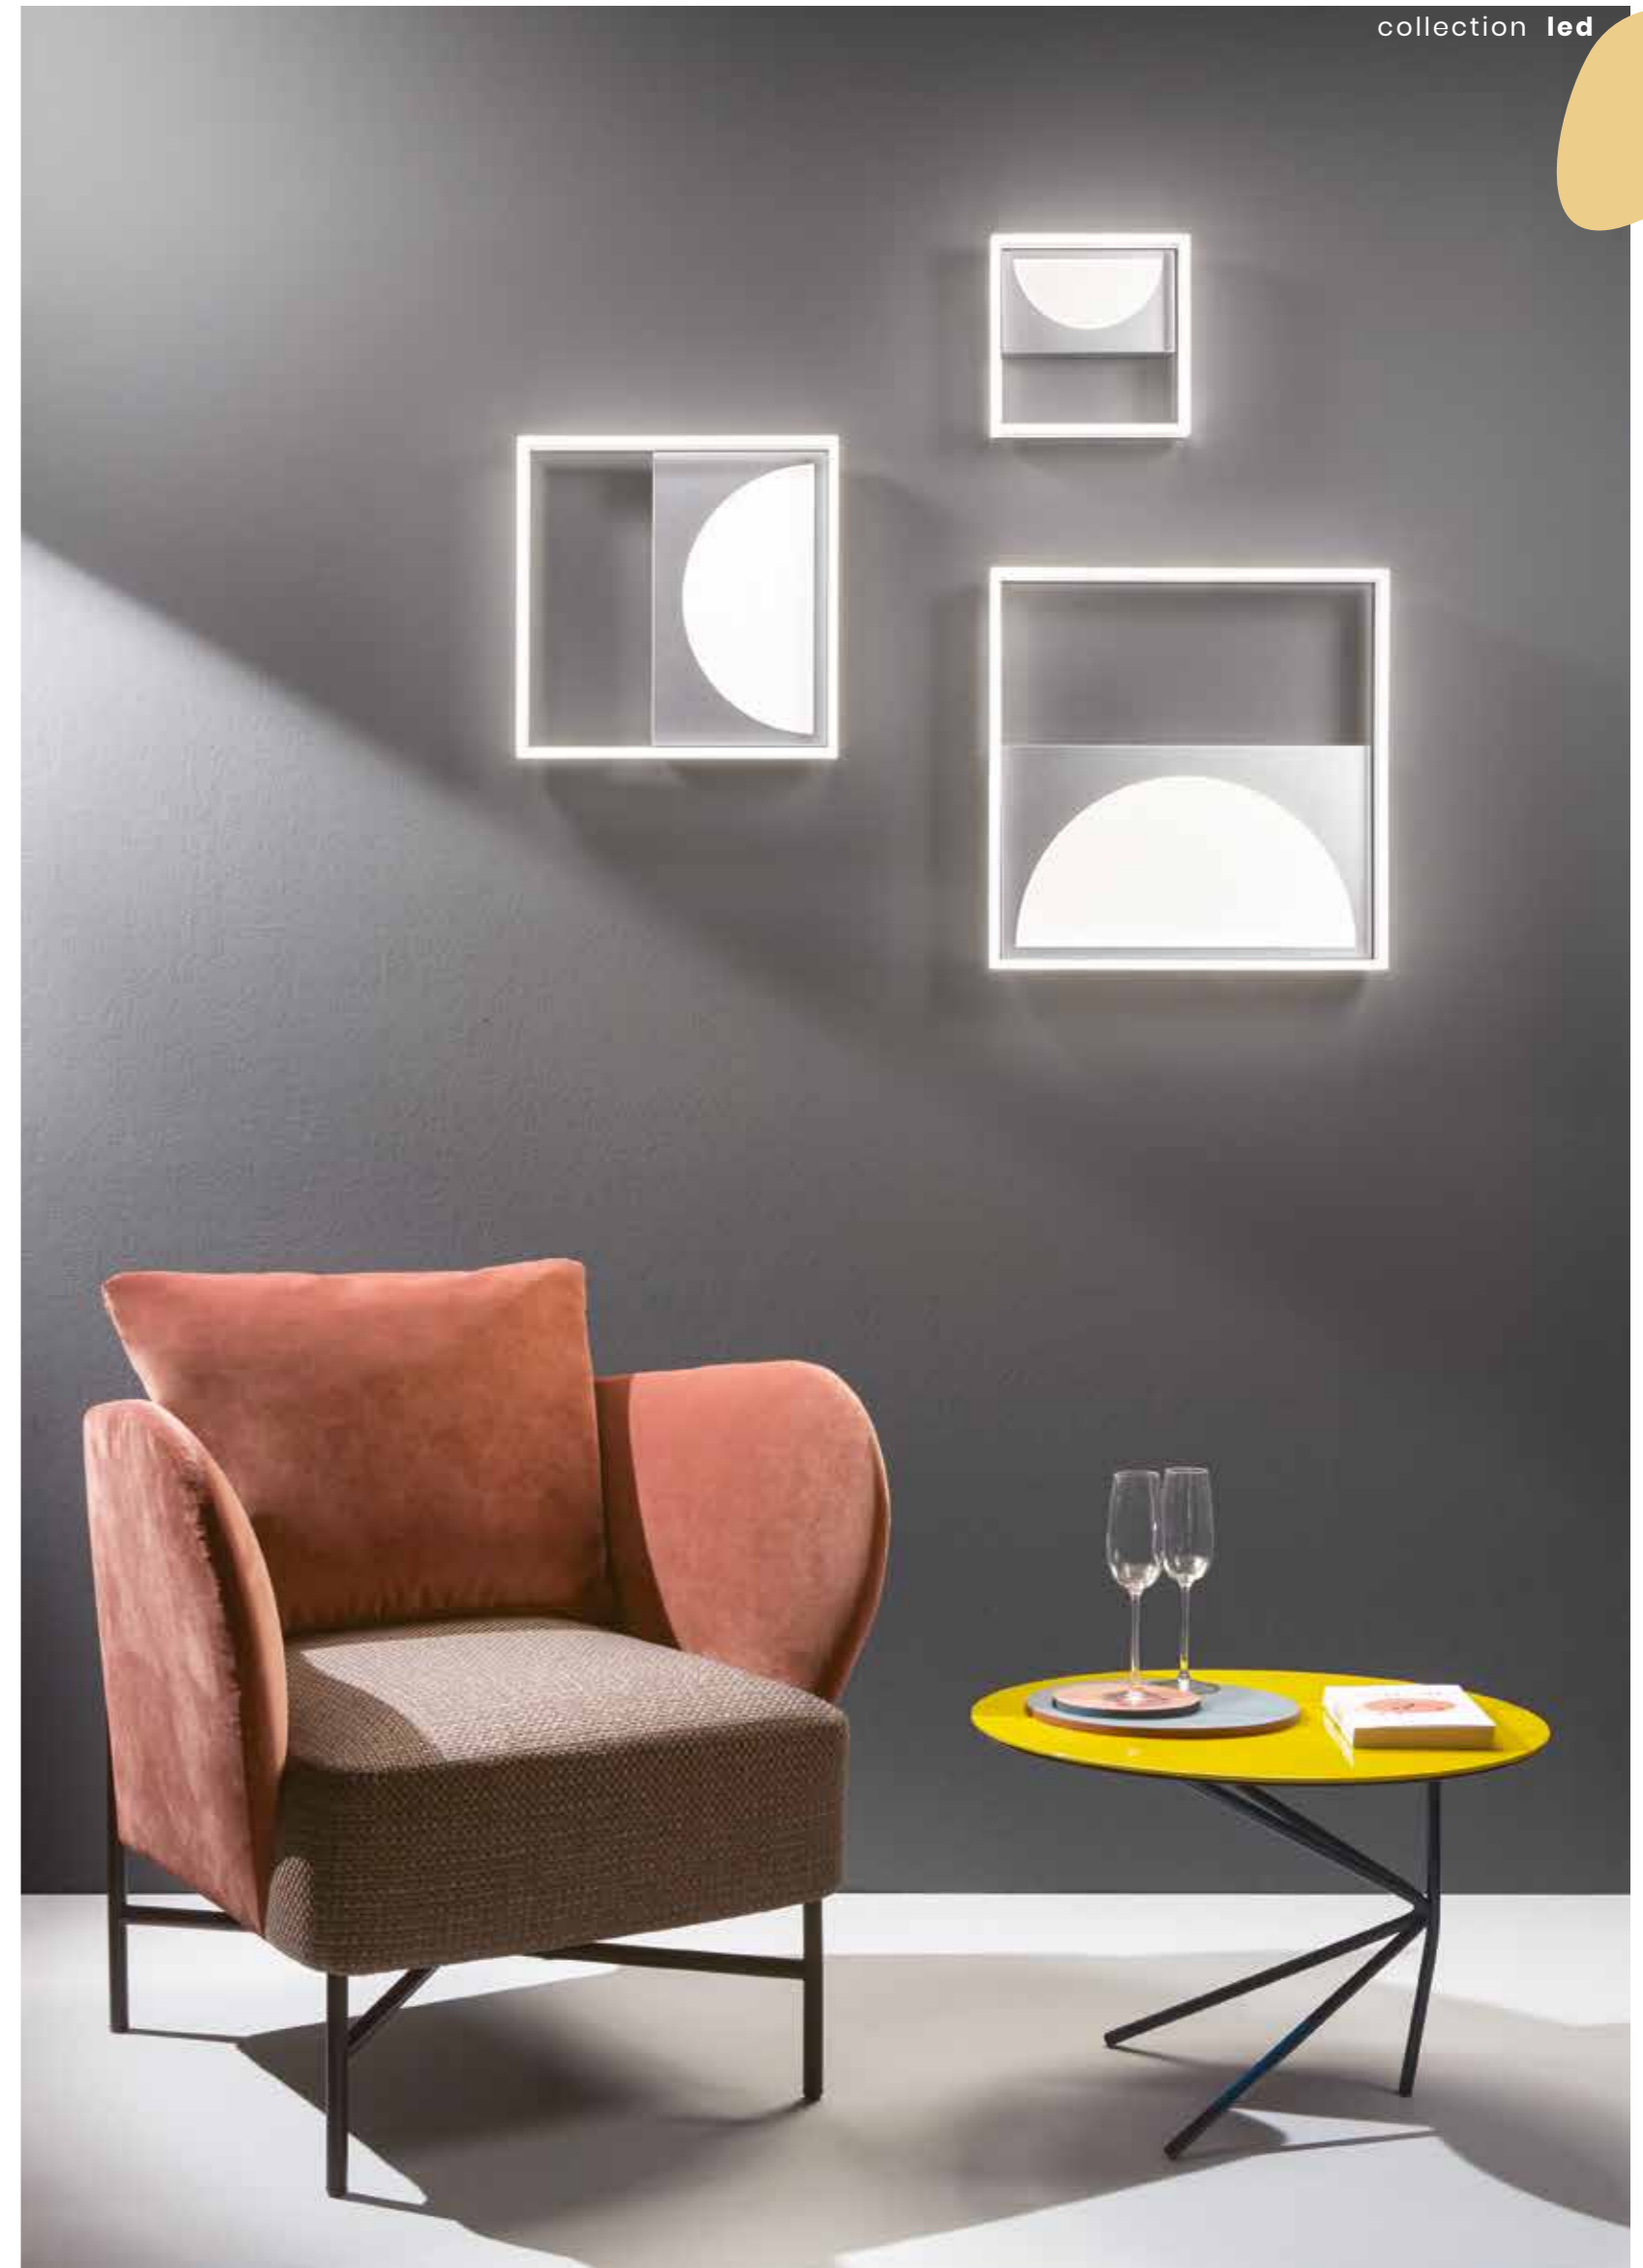

Art

Collezione LED in metallo con diffusore perimetrale e luce decoro centrale.
Sistema CCT e controllo remoto.
LED collection in metal with perimeter diffuser and central decoration light.
Version with CCT system and remote control.

→ overview

applique wall lamp

PL.ART/GR-SILVER

PL.ART/MD-SILVER

AP.ART/SILVER

power:	40W	32W	20W
voltage:	220-230V	220-230V	220-230V
light temperature:	CCT SYSTEM 3000K-4000K	CCT SYSTEM 3000K-4000K	CCT SYSTEM 3000K-4000K
nominal lumens:	4000LM	3200LM	2000LM
actual lumens:	2050LM	1630LM	1030LM
dimmer: