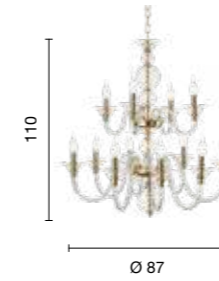

→
overview

lampadario
chandelier

- LP.TEBE/12-BIANCO
- LP.TEBE/12-AMBRA
- LP.TEBE/12-OTT
- LP.TEBE/12-FUMÈ
- LP.TEBE/12-ORO
- LP.TEBE/12-CR

power: 12 x E14
voltage: 220~230V

lampadario
chandelier