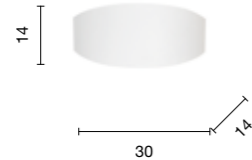

→
overview

applique
wall lamp

applique
wall lamp

AP.DRIA/MD-BC
AP.DRIA/MD-TOR

AP.DRIA/PC-BC
AP.DRIA/PC-TOR

power: 12W
voltage: 230V
light temperature: 3000K
nominal lumens: 1200LM
actual lumens: 580LM
dimmer: N/A

10W
230V
3000K
1000LM
480LM
N/A