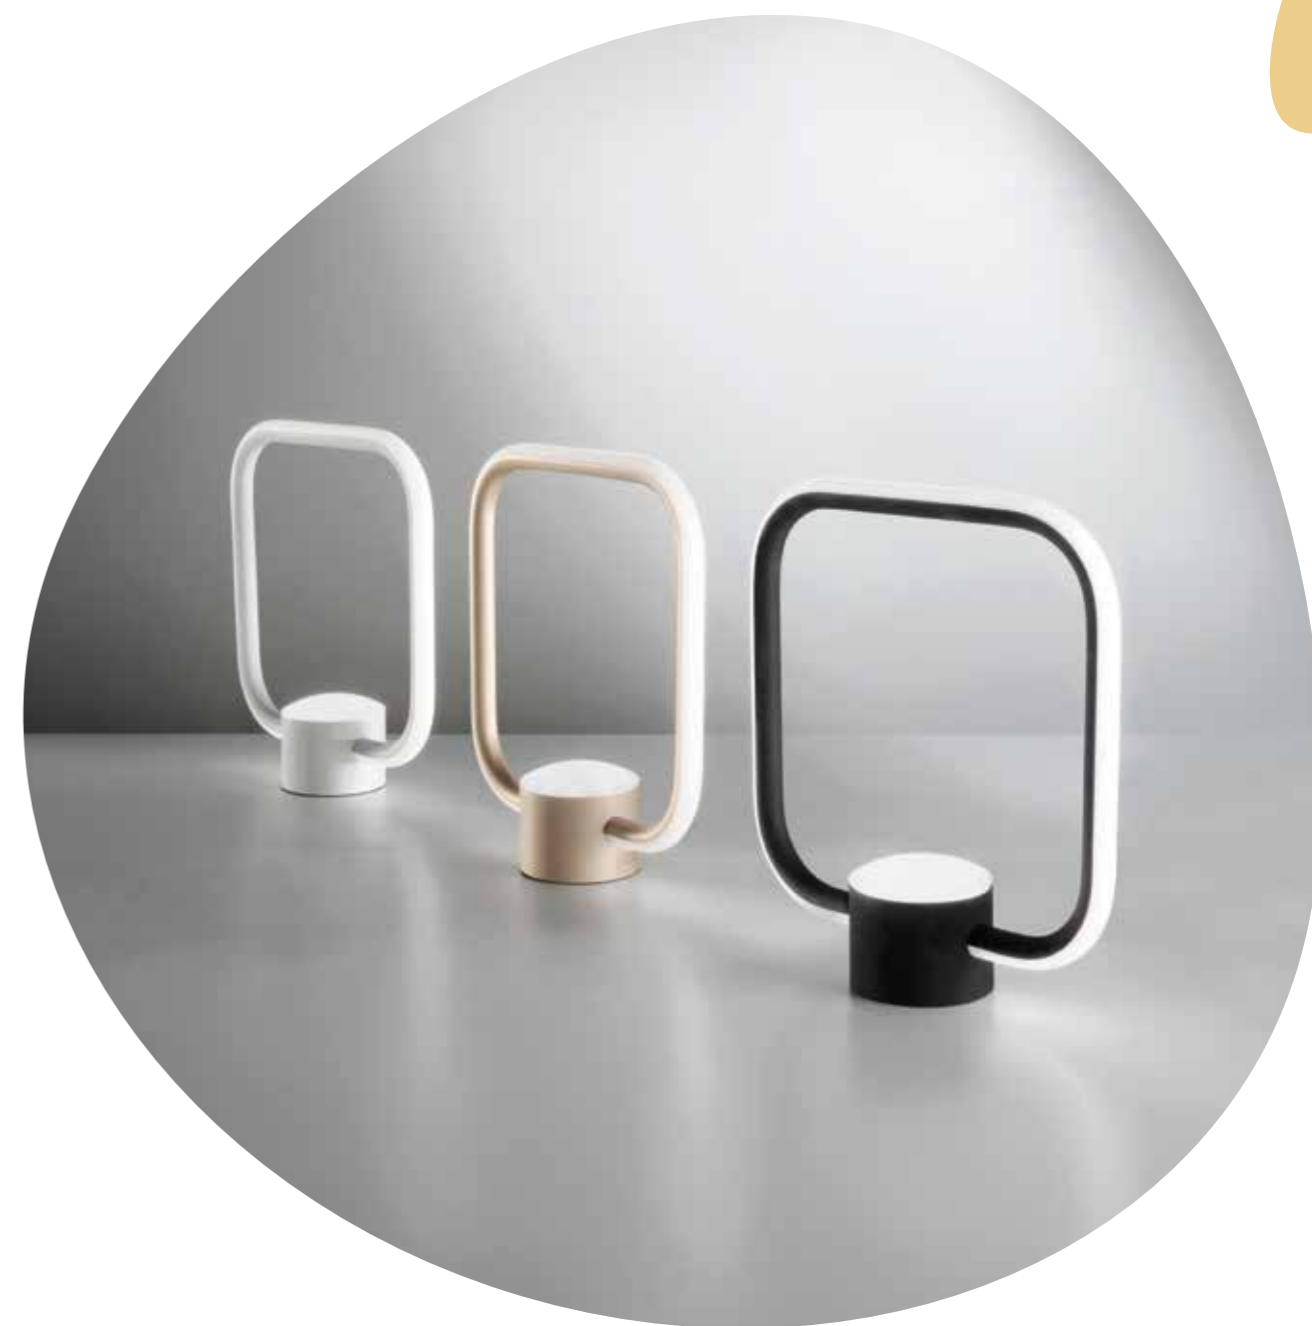

Collezione LED dimmerabile in metallo e diffusori polimerici.
Cavi regolabili in lunghezza. Versione bianca con sistema CCT e controllo remoto.
Dimmable LED collection in metal and polymer diffuser. Cables adjustable.
White version with CCT system and remote control.

→
overview

sospensione
suspension

SO.ALFA/GR-B.CO
SO.ALFA/GR-NERO
SO.ALFA/GR-ORO

power: 35W
voltage: 220-230V
light temperature: 3000K
BIANCO CCT SYSTEM
3000K-40000K

nominal lumens: 3500LM
actual lumens: 2000LM
dimmer:

sospensione
suspension

SO.ALFA/PC-B.CO
SO.ALFA/PC-NERO
SO.ALFA/PC-ORO

28W
220-230V
3000K
BIANCO CCT SYSTEM
3000K-40000K

lumetto
table lamp

LT.ALFA/B.CO
LT.ALFA/NERO
LT.ALFA/ORO

18W
220-230V
3000K
BIANCO CCT SYSTEM
3000K-40000K

piantana
floor lamp

PT.ALFA/B.CO
PT.ALFA/NERO
PT.ALFA/ORO

35W
220-230V
3000K
BIANCO CCT SYSTEM
3000K-40000K