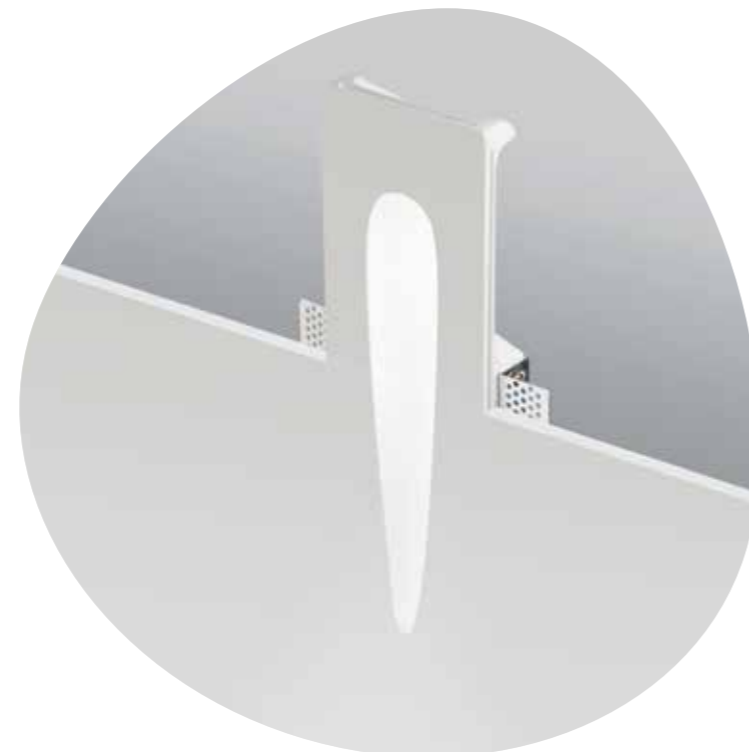

Liscio

Faretto LED da incasso a luce indiretta, in gesso verniciabile.
LED recessed spotlight with indirect light, in paintable plaster.

→ overview

faretto spotlight

32
10 15

FT.LIMBO/B.CO

power: 1W LED
voltage: 220-230V
light temperature: 3000K
nominal lumens: 100LM
actual lumens: 90LM