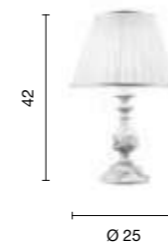

LT.AGATA/BN TC.2020D25
LT.AGATA/AO TC.2021D25
LT.AGATA/OM TC.2022D25

power: 1 x E27
voltage: 220-230V

piantana
floor lamp