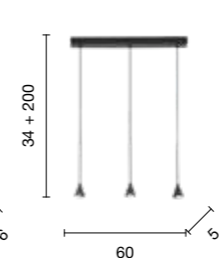

SO.LEX/RETT-3B.CO
SO.LEX/RETT-3.NERO

power: 3 x 5W LED
voltage: 220-230V
light temperature: 3000K
nominal lumens: 1500LM
actual lumens: 1000LM
dimmer:

sospensione
suspension