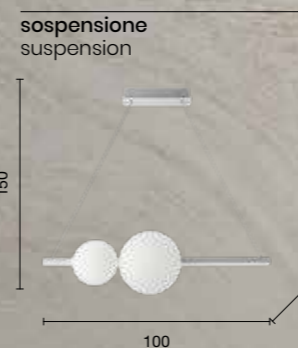

SO.FUFI/B.CO
SO.FUFI/NERO

power: 40W
voltage: 220-230V
light temperature: 3000K; 4000K
nominal lumens: 4000LM
actual lumens: 1980LM
dimmer:

SO.FUFI/ORO

power: 40W
voltage: 220-230V
light temperature: 3000K
nominal lumens: 4000LM
actual lumens: 1980LM
dimmer: