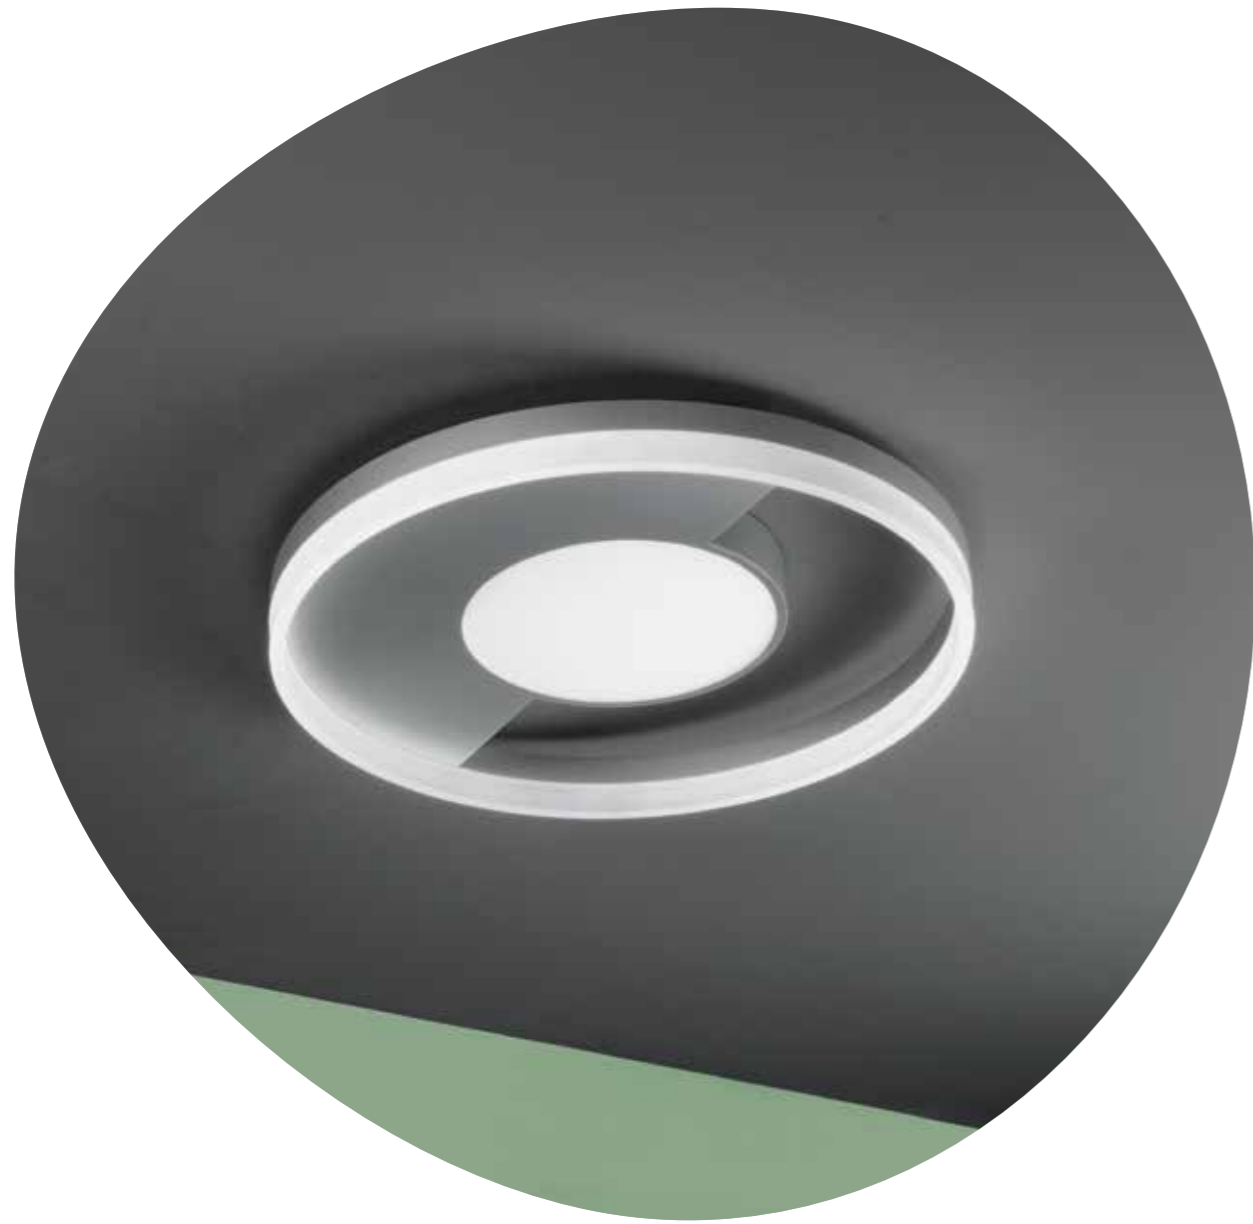

60W
 220-230V
 3000K
 6000LM
 3050LM

30W
 220-230V
 3000K
 3000LM
 1750LM

Elisa

Collezione a LED in metallo silver con diffusore perimetrale e luce-decoro centrale. Sistema CCT con controllo remoto.
 LED collection in silver metal with perimeter diffuser and central-light decor. System CCT with remote control.