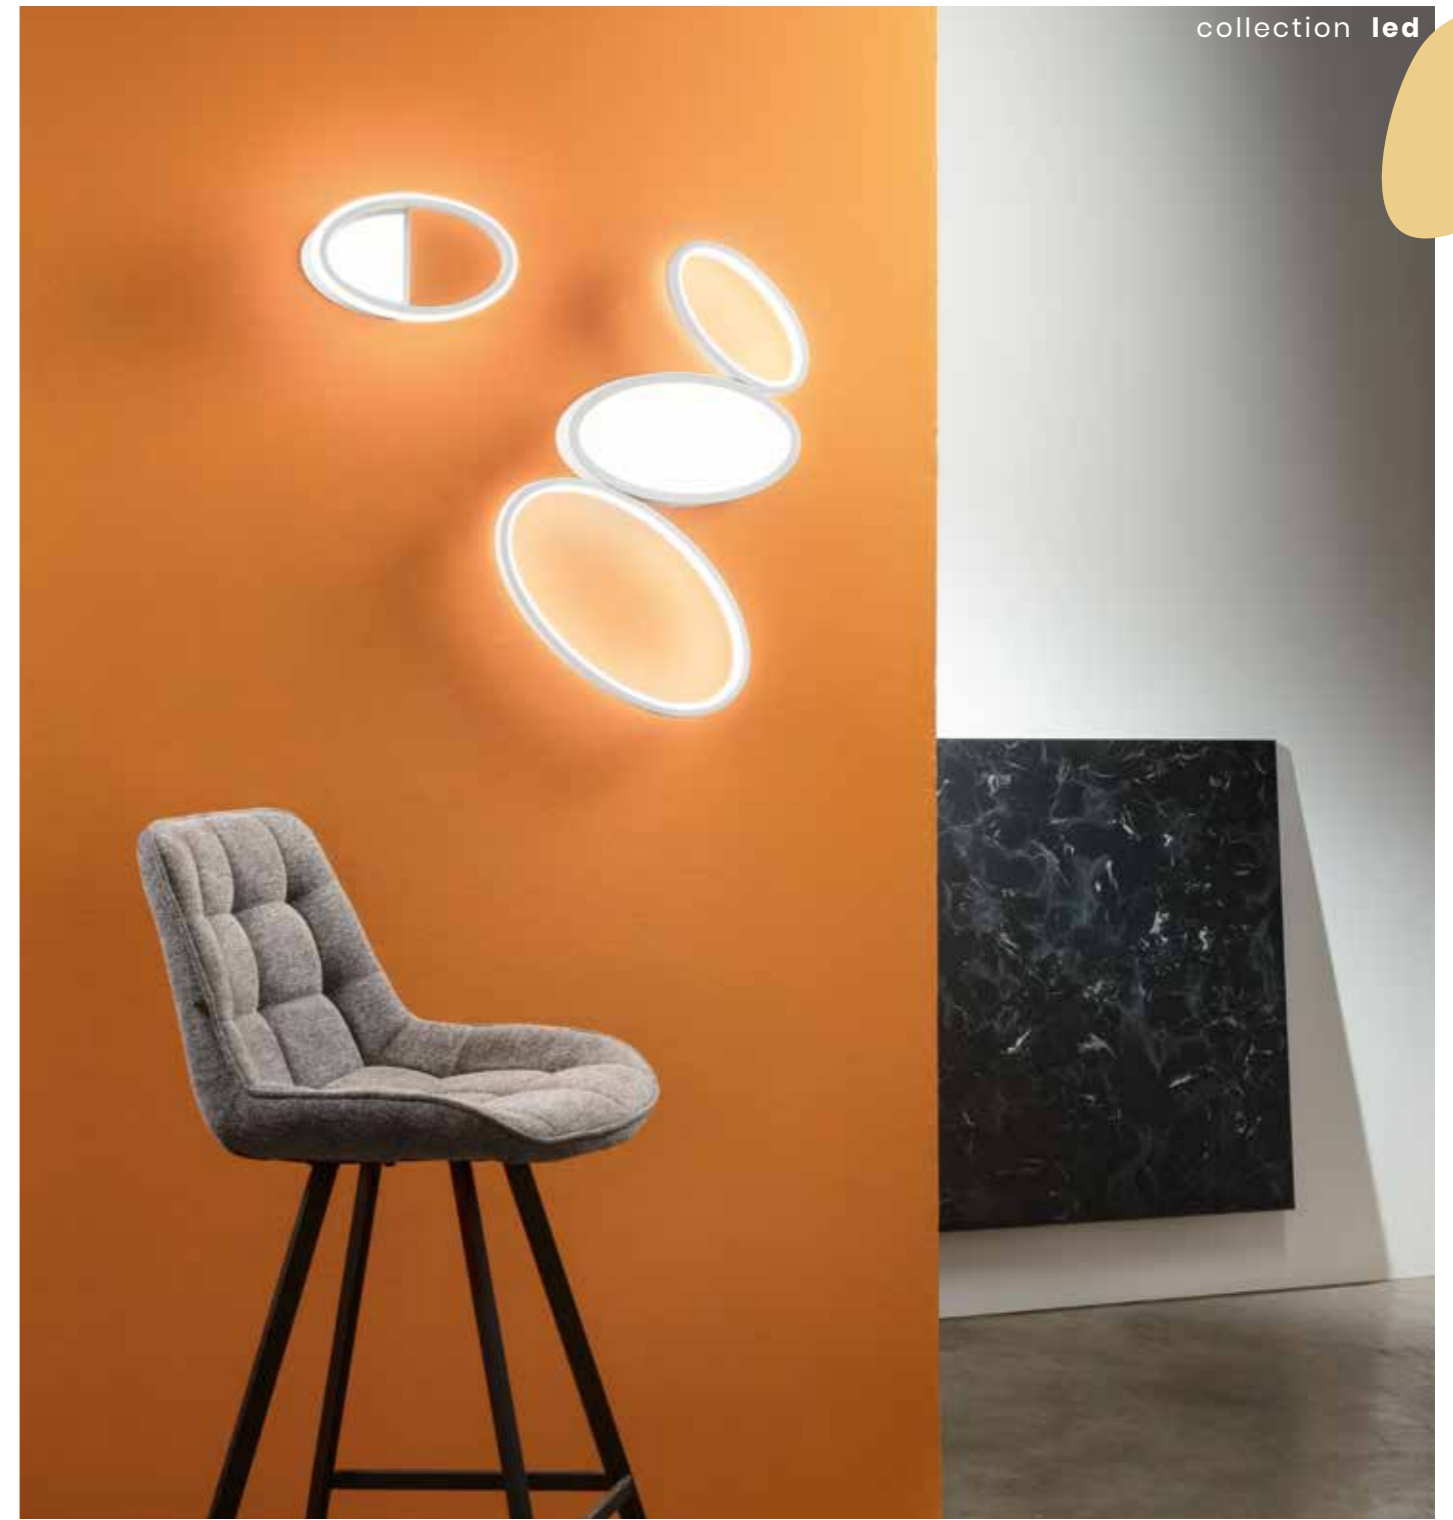

Rice

Collezione LED dimmerabile, struttura in metallo e diffusore in acrilico e silicone. Due colori disponibili.
Dimmable LED collections, metal structure with acrylic and silicone diffuser. Two colors available.

→ overview

sospensione
suspension

SO.RICE/B.CO
SO.RICE/ORO

power: 35W
voltage: 220-230V
light temperature: 3000K
nominal lumens: 3500LM
actual lumens: 1700LM
dimmer:

plafoniera
ceiling light

PL.RICE/GR-B.CO
PL.RICE/GR-ORO

35W
220-230V
3000K
3500LM
1700LM

plafoniera
ceiling light

PL.RICE/PC-B.CO
PL.RICE/PCORO

25W
220-230V
3000K
2500LM
1200LM

applique
wall lamp

AP.RICE/B.CO
AP.RICE/ORO

10W
220-230V
3000K
1000LM
500LM
N/A

piantana
floor lamp

PT.RICE/B.CO
PT.RICE/ORO

38W
220-230V
3000K
3800LM
1900LM