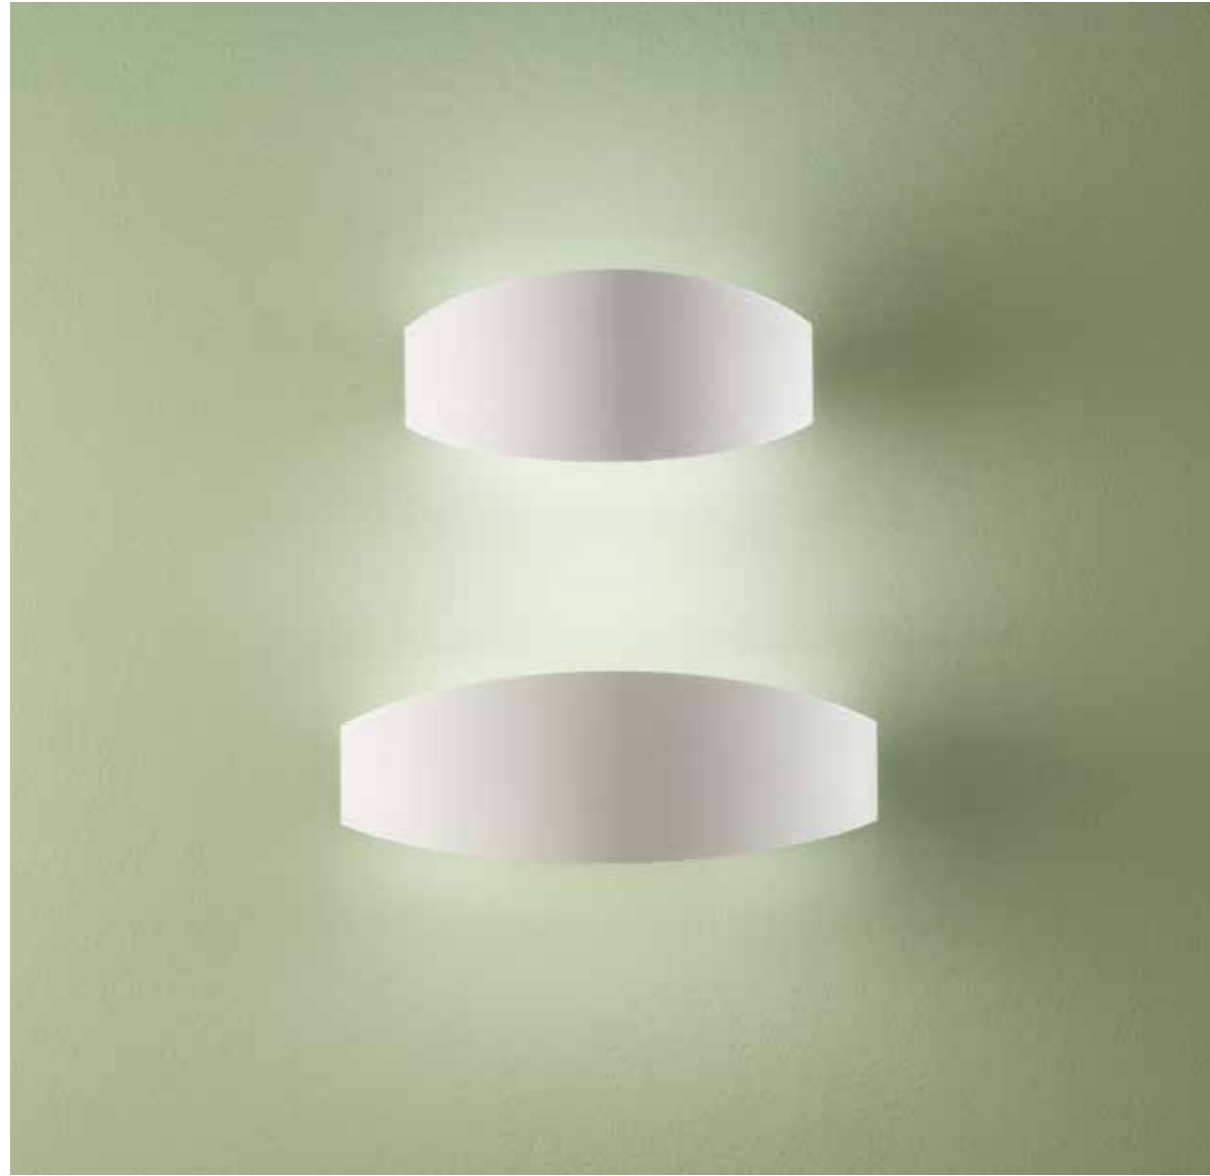

Dria

Applique in metallo, luce indiretta, fonte luminosa a LED.
Colori disponibili: Bianco opaco, Tortora opaco.
Metal wall lamp, indirect light, LED light source.
Available colours: Matt white, Matt dove grey.

→
overview

applique
wall lamp

applique
wall lamp

AP.DRIA/MD-BC
AP.DRIA/MD-TOR

AP.DRIA/PC-BC
AP.DRIA/PC-TOR

power: 12W
voltage: 230V
light temperature: 3000K
nominal lumens: 1200LM
actual lumens: 580LM
dimmer: N/A

10W
230V
3000K
1000LM
480LM
N/A