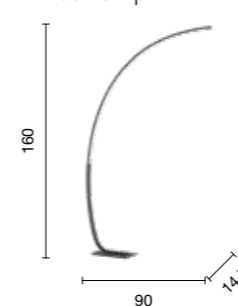

→ overview

piantana
floor lamp