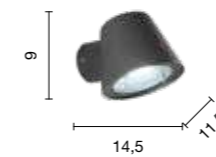

→
overview

applique
wall lamp