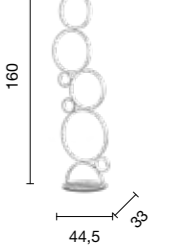

PT.POIS/SILVER
PT.POIS/ORO

power: 52W
voltage: 220-230V
light temperature: 3000K
nominal lumens: 5200LM
actual lumens: 2520LM
dimmer: