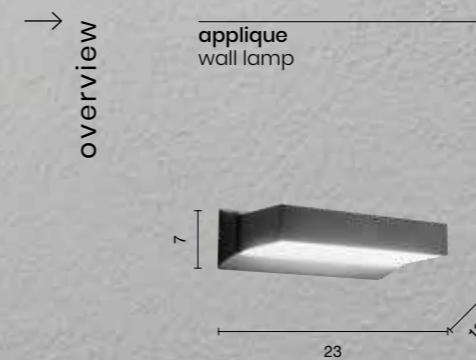

Nic

Applique a LED da esterno in alluminio verniciato con diffusore in policarbonato.
Doppia emissione luminosa. Disponibile in diversi colori.
LED outdoor wall lamp in painted aluminum with polycarbonate diffuser.
Double light emission. Available in different colours.

- AP.NIC/B.CO
- AP.NIC/SILVER
- AP.NIC/NERO

power: 13W
voltage: 220~230V
light temperature: 4000K
nominal lumens: 1200LM
actual lumens: 916LM

IP65