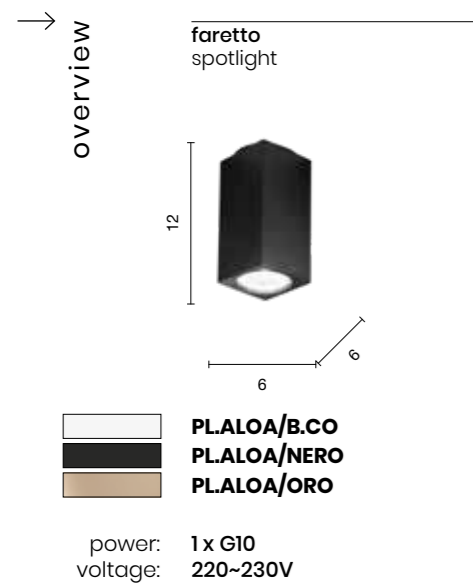

Aloa ceiling

Struttura in alluminio verniciato a polvere disponibile in diversi colori.
Aluminium structure, powder coated, available in different colours.