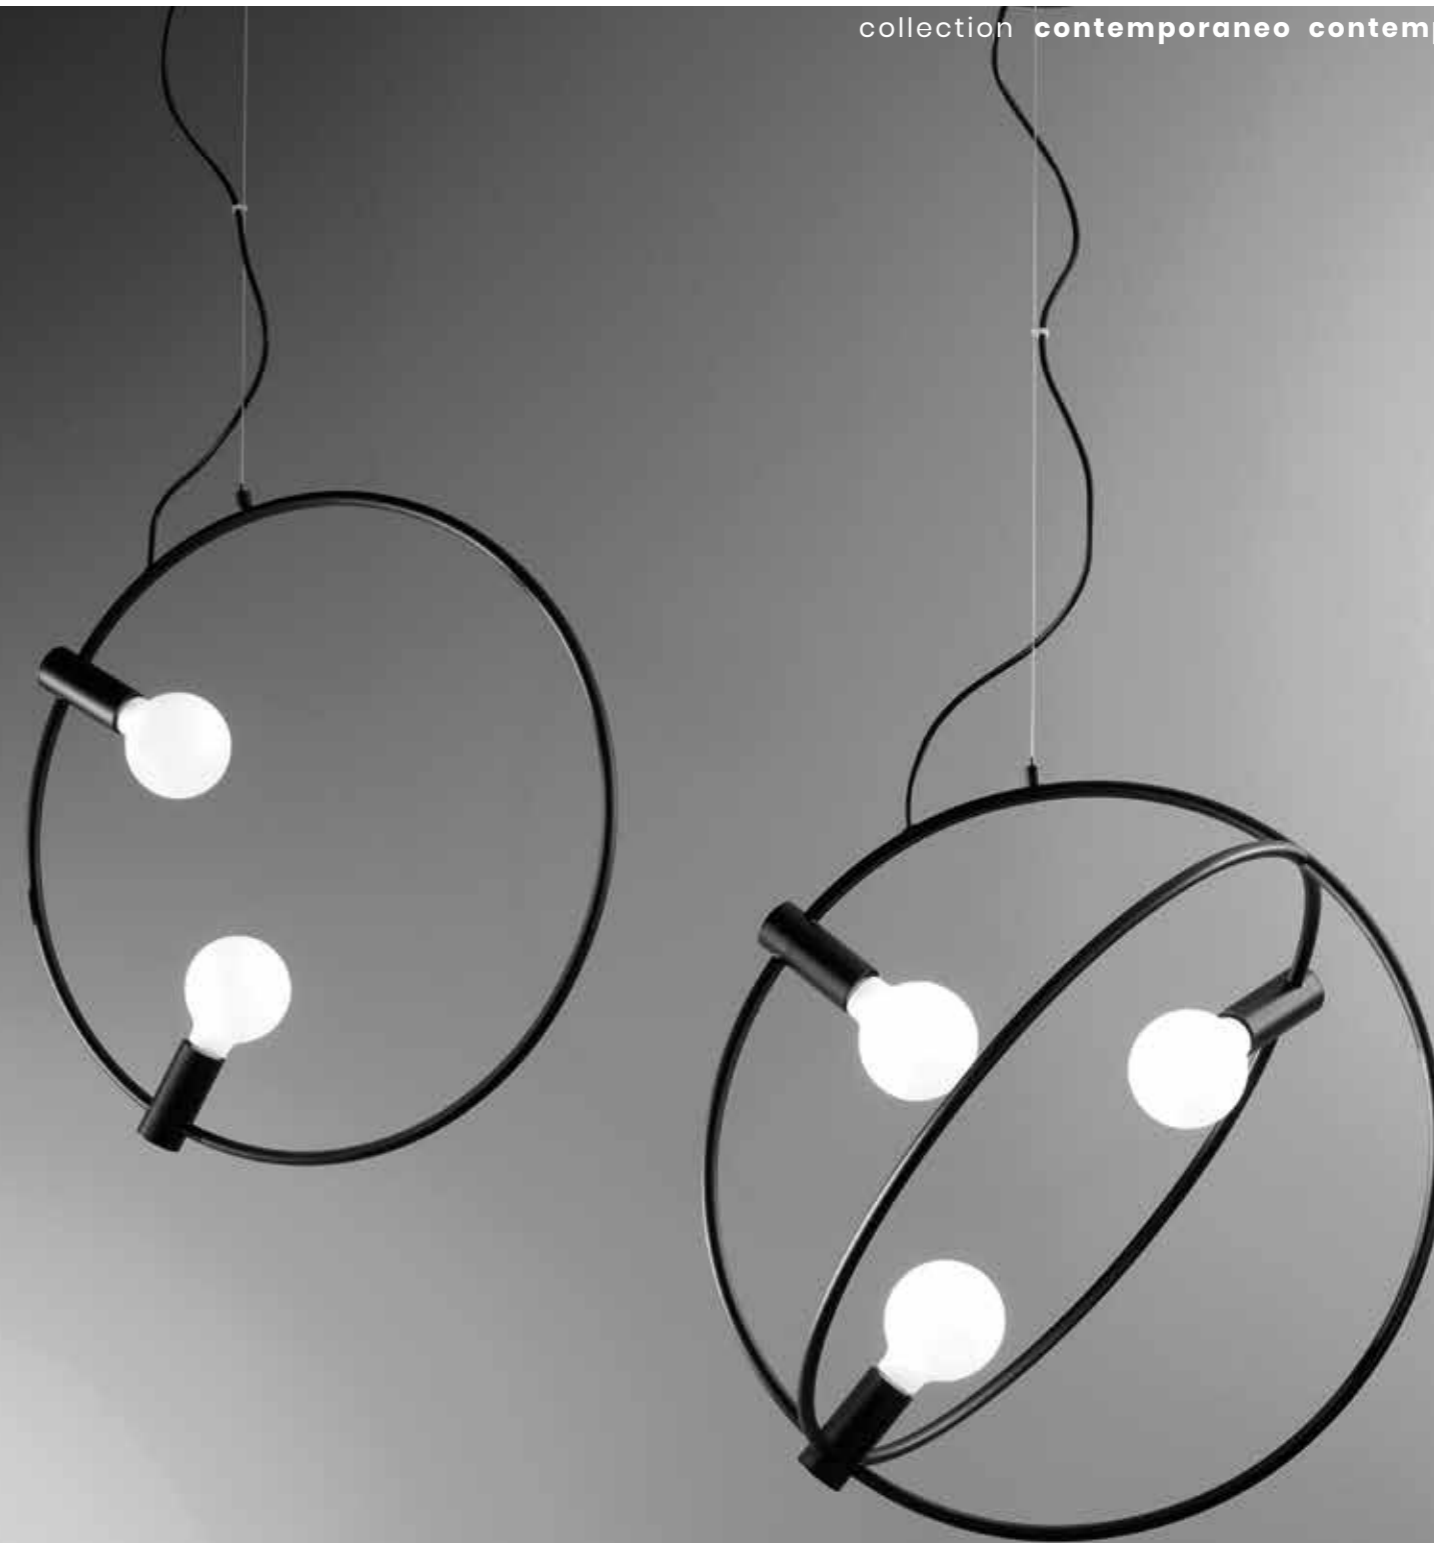

collection contemporaneo contemporary