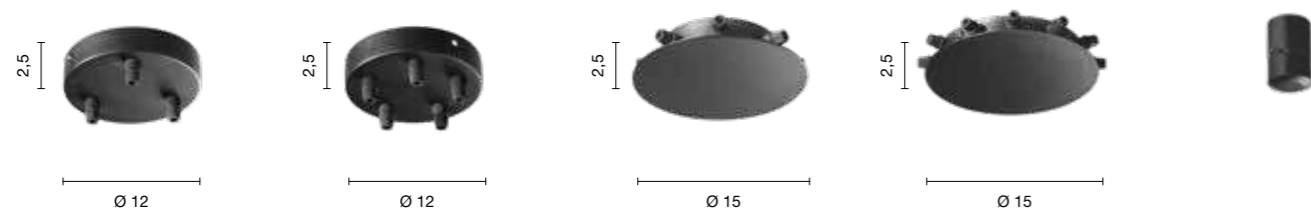

base canopy	base canopy	base canopy	base canopy	fermacavo cableclip