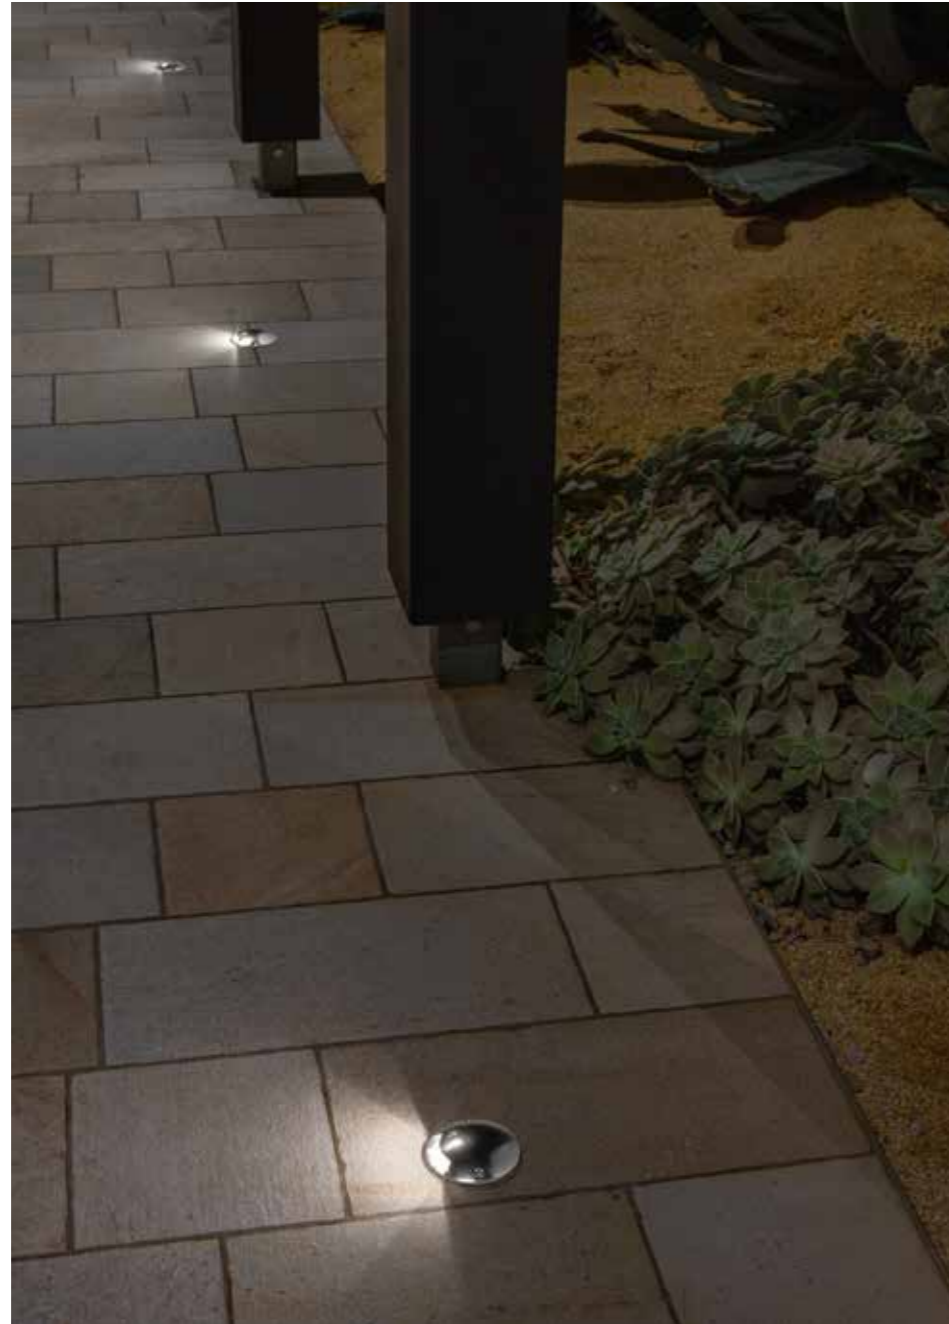

Neo

Collezione segnapasso a LED per esterni, struttura in alluminio cromato.
Disponibile in tre emissioni di luce. Driver non incluso ma necessario.
Outdoor LED steplight collection, chromed aluminum frame.
Available in three light emissions. Driver not included but necessary.