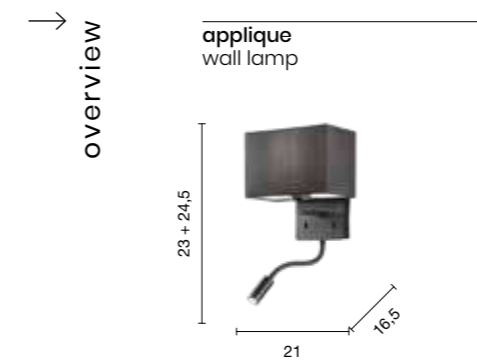

power: 4,5W +3W
voltage: 220~230V
light temperature: 3000K
nominal lumens: 700LM
actual lumens: 560LM
dimmer: N/A

Shadow

Applique in metallo con paralume più spot a LED orientabile.
Metal wall lamp with lampshade plus adjustable LED spot.