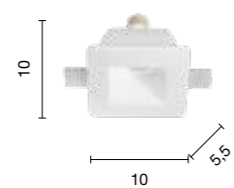

→
overview

faretto
spotlight

faretto
spotlight

FT.RUMBA/GR-B.CO

FT.RUMBA/PC-B.CO

power: 1 x GU10
voltage: 220-230V

1 x GU10
220-230V