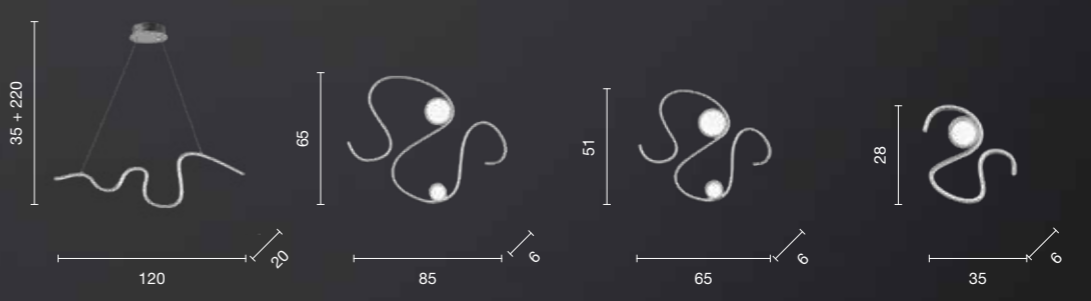

overview

sospensione suspension   plafoniera ceiling light   plafoniera ceiling light   applique wall lamp