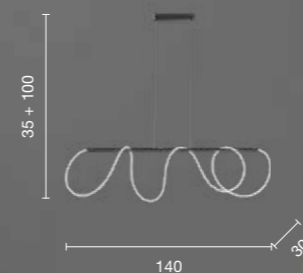

SO.LINE/GR-BIANCO
SO.LINE/GR-NERO

power: 62W
voltage: 220-230V
light temperature: 3000K
nominal lumens: 6100LM
actual lumens: 3050LM
dimmer:

sospensione
suspension