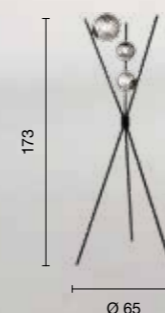

PT.COROLLA/B.CO
PT.COROLLA/NERO
PT.COROLLA/ORO

power: 3 x E14
voltage: 220-230V