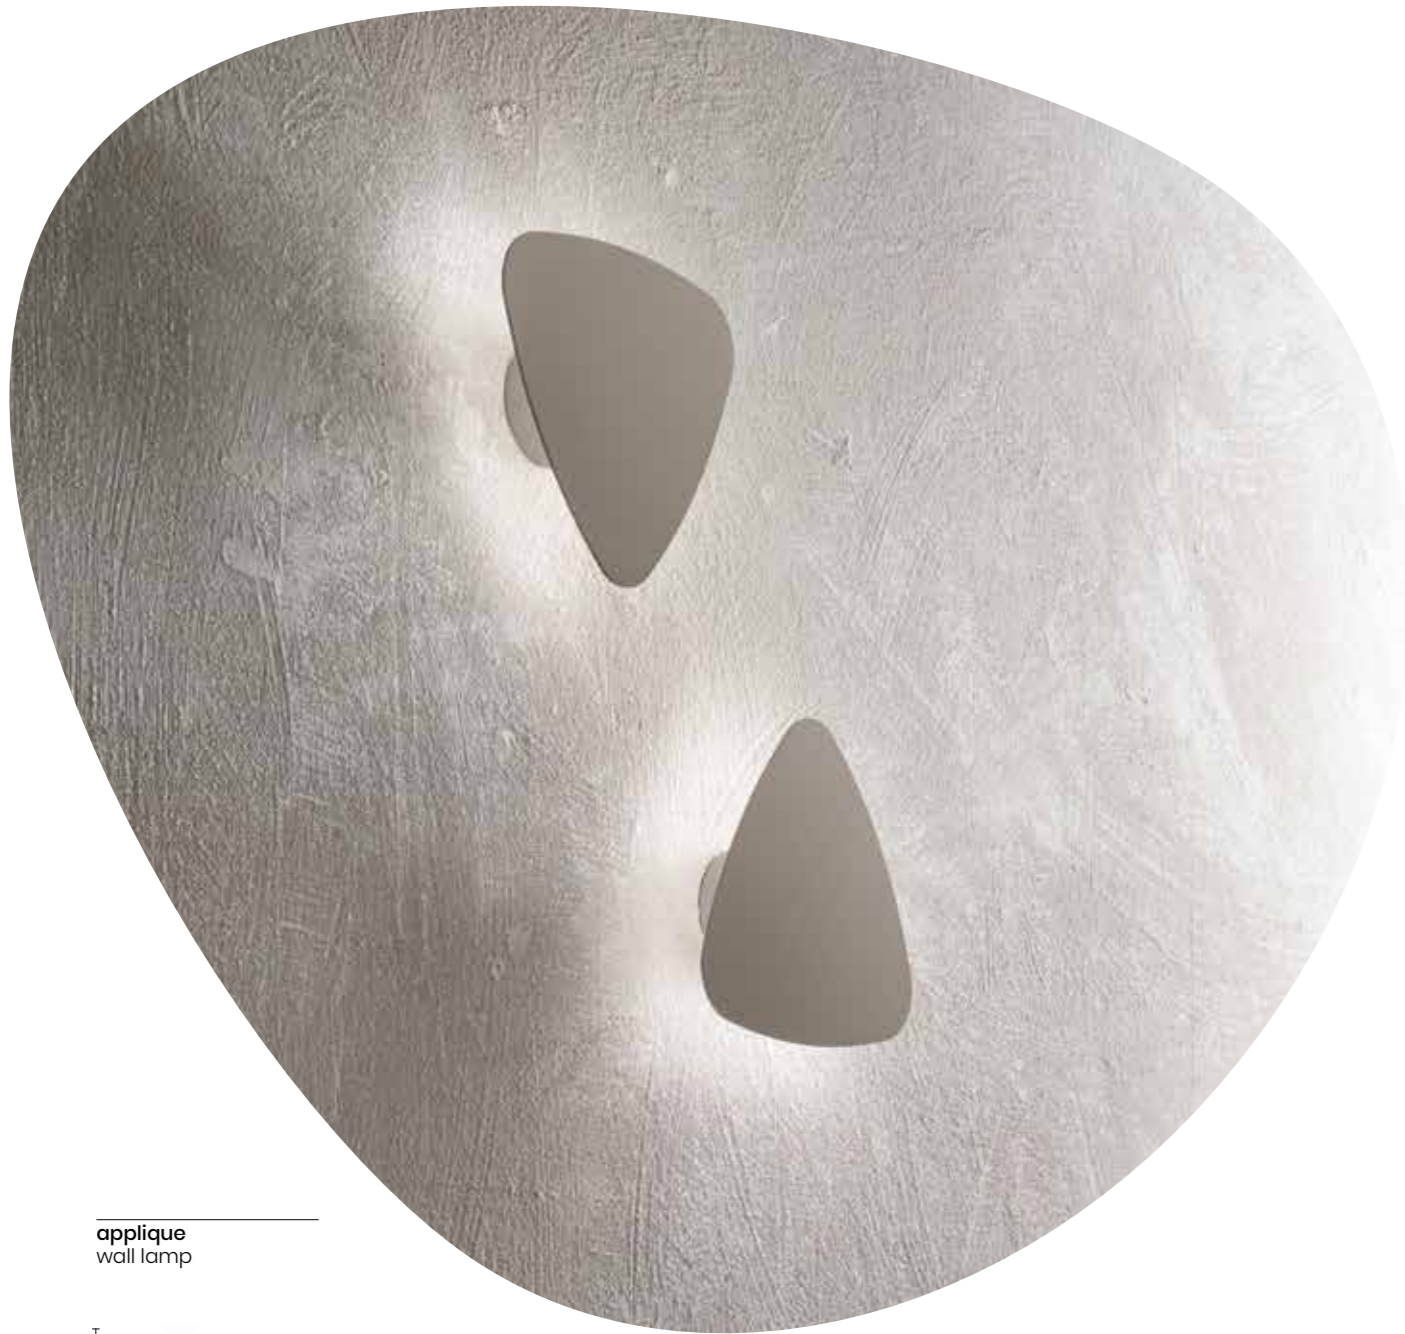

collection

Appliques

Wall lamps

James

Applique a LED in metallo verniciato. Disponibile in diversi colori.
LED wall lamp in painted metal. Available in different colours.

Geo

Applique in metallo, luce indiretta, fonte luminosa a LED.
 Colori disponibili: Bianco opaco, Tortora opaco.
 Metal wall lamp, indirect light, LED light source.
 Available colours: Matt white, Matt dove grey.