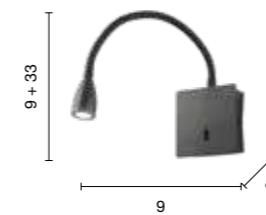

→ overview

applique wall lamp

LT.MADAME/BIANCO
LT.MADAME/NERO

power: 1 x E14
voltage: 220-230V

Fall

Applique in metallo con LED direzionale da 3W.
Metal wall lamp with 3W directional LED.

→ overview

applique wall lamp