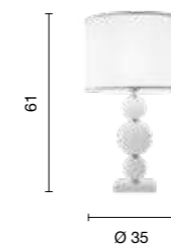

- LG.TEBE/BIANCO
- LG.TEBE/AMBRA
- LG.TEBE/OTT
- LG.TEBE/FUMÈ
- LG.TEBE/ORO
- LG.TEBE/CR

power: 1 x E27
voltage: 220~230V

paralume
lampshade