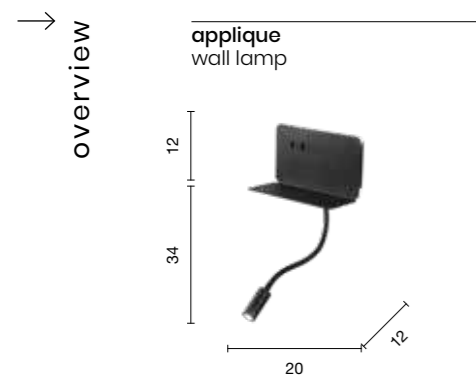

Stan

Applique in metallo con retroilluminazione LED e spot LED orientabile. Caricatore USB.
Metal wall lamp with LED backlight and adjustable LED spot. USB charger.

AP.STAN/BIANCO
AP.STAN/NERO

power: 4,5W +3W
voltage: 220~230V
light temperature: 3000K
nominal lumens: 700LM
actual lumens: 560LM
dimmer: N/A

Shadow

Applique in metallo con paralume più spot a LED orientabile.
Metal wall lamp with lampshade plus adjustable LED spot.