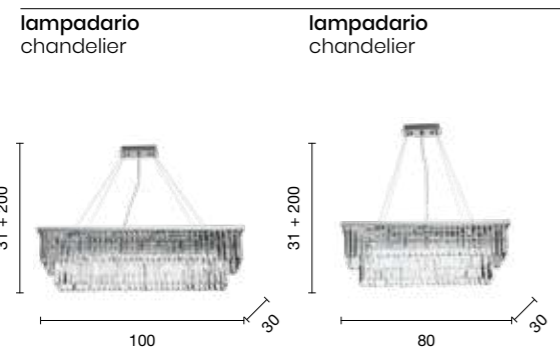

→
overview

SO.DAIQUIR/GR

power: 8 x E14
voltage: 220-230V

SO.DAIQUIR/PC

6 x E14
220-230V