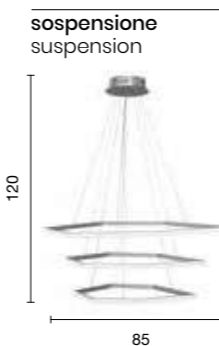

Stardust

Collezione LED in metallo verniciato. Cavetti regolabili in lunghezza.
Disponibile in due colori.
LED collection in painted metal. Length adjustable cables.
Available in two colours.

→
overview

- **SO.STARDUST/3-SILVER**
- **SO.STARDUST/3-ORO**
- **SO.STARDUST/2-SILVER**
- **SO.STARDUST/2-ORO**

power:	65W	50W
voltage:	220-230V	220-230V
light temperature:	3000K; 4000k	3000K; 4000k
nominal lumens:	5400LM	4800LM
actual lumens:	3488LM	2158LM
dimmer: