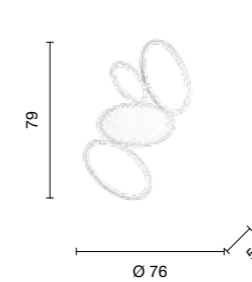

SO.RICE/B.CO
SO.RICE/ORO

power: 35W
voltage: 220-230V
light temperature: 3000K
nominal lumens: 3500LM
actual lumens: 1700LM
dimmer:

plafoniera
ceiling light