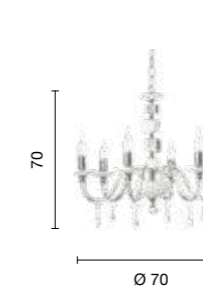

lampadario
chandelier

LP.LIVIA/6BL
LP.LIVIA/6-TOR
LP.LIVIA/6-FUME
LP.LIVIA/6-OTT

power: 6 x E14
voltage: 220-230V