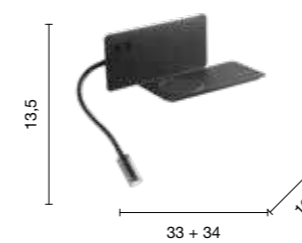

→
overview

applique
wall lamp