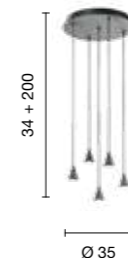

SO.LEX/5-B.CO
SO.LEX/5.NERO

power: 5 x 5W LED
voltage: 220-230V
light temperature: 3000K
nominal lumens: 2500LM
actual lumens: 1320LM
dimmer:

sospensione
suspension