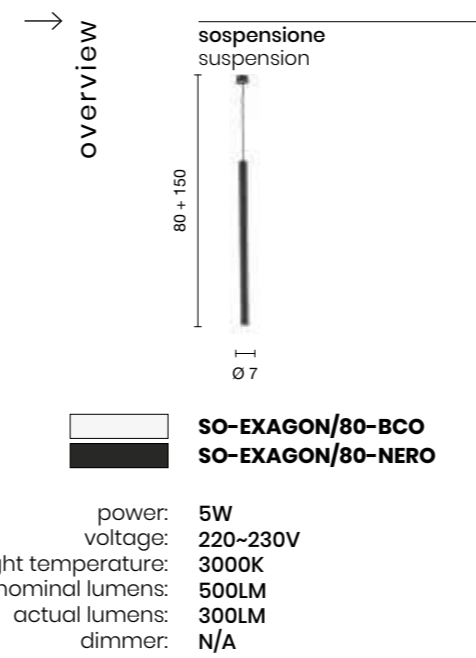

Exagon

Collezione in metallo con fonte luminosa LED. Cavetti regolabili in lunghezza.
Colori disponibili: bianco opaco, nero opaco.
Collection in metal with LED light source. Length adjustable cables.
Available colours: matt white, matt black.