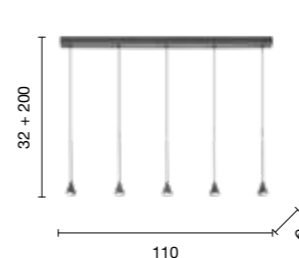

SO.LEX/RETT-5B.CO
SO.LEX/RETT-5.NERO

power: 5 x 5W LED
voltage: 220-230V
light temperature: 3000K
nominal lumens: 2500LM
actual lumens: 1320LM
dimmer:

sospensione
suspension