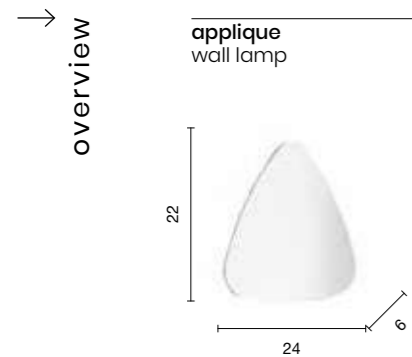

collection

Appliques

Wall lamps

James

Applique a LED in metallo verniciato. Disponibile in diversi colori.
LED wall lamp in painted metal. Available in different colours.

Geo

Applique in metallo, luce indiretta, fonte luminosa a LED.
 Colori disponibili: Bianco opaco, Tortora opaco.
 Metal wall lamp, indirect light, LED light source.
 Available colours: Matt white, Matt dove grey.