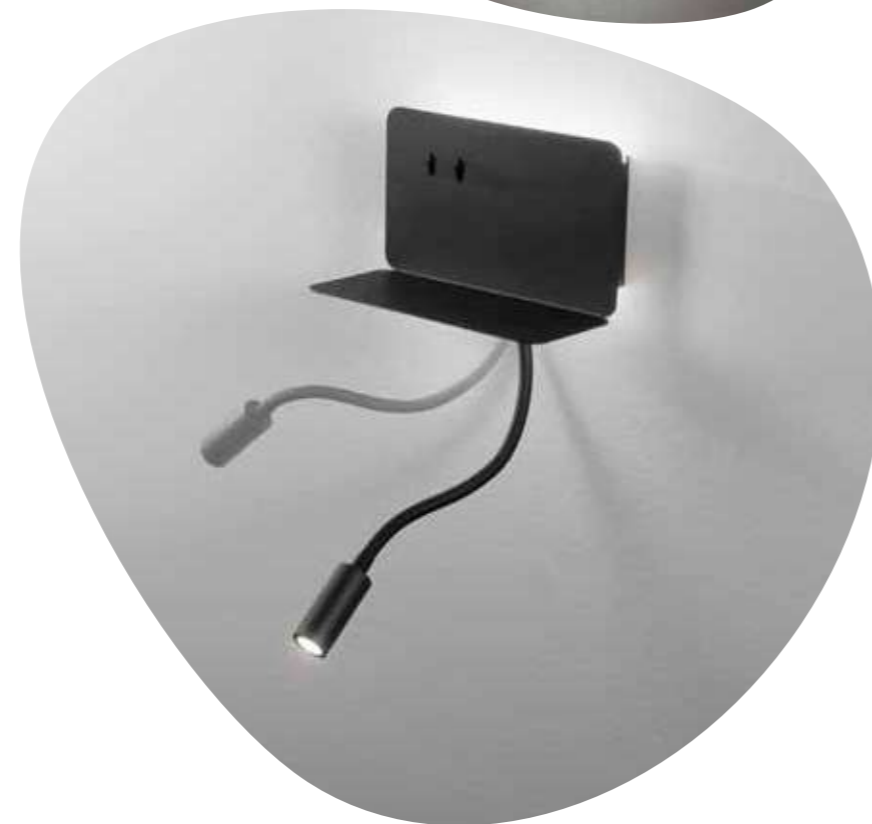

10W
 230V
 3000K
 1000LM
 480LM
 N/A

Stan

Applique in metallo con retroilluminazione LED e spot LED orientabile. Caricatore USB.
Metal wall lamp with LED backlight and adjustable LED spot. USB charger.

AP.STAN/BIANCO
AP.STAN/NERO