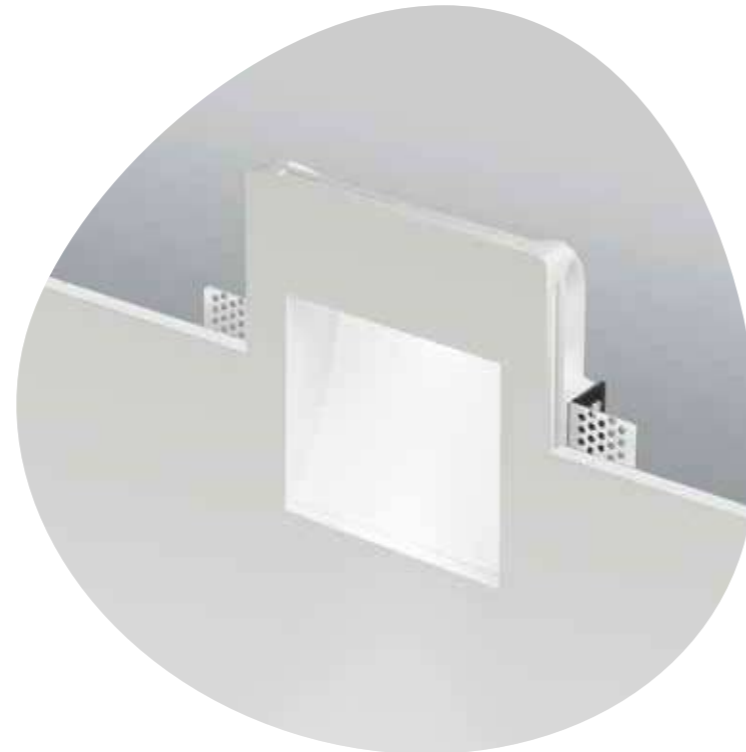

Valzer

Faretto LED da incasso a luce indiretta, in gesso verniciabile.
LED recessed spotlight with indirect light, in paintable plaster.

→ overview

faretto spotlight

17
14,2
4,5

FT.FUNKY/B.CO

power: 1W LED
voltage: 220-230V
light temperature: 3000K
nominal lumens: 100LM
actual lumens: 90LM