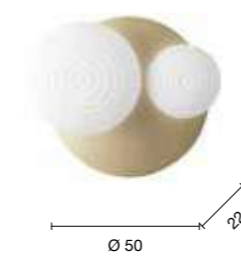

PL.TONDO/2-ORO
PL.TONDO/2-FUME

power: 1 x E14 + 1 x E27
voltage: 220-230V

plafoniera
ceiling light