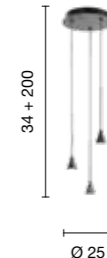

SO.LEX/3-B.CO
SO.LEX/3.NERO

power: 3 x 5W LED
voltage: 220-230V
light temperature: 3000K
nominal lumens: 1500LM
actual lumens: 1000LM
dimmer:

sospensione
suspension