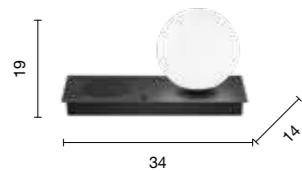

→ overview

applique wall lamp