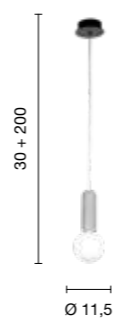

→
overview

sospensione
suspension