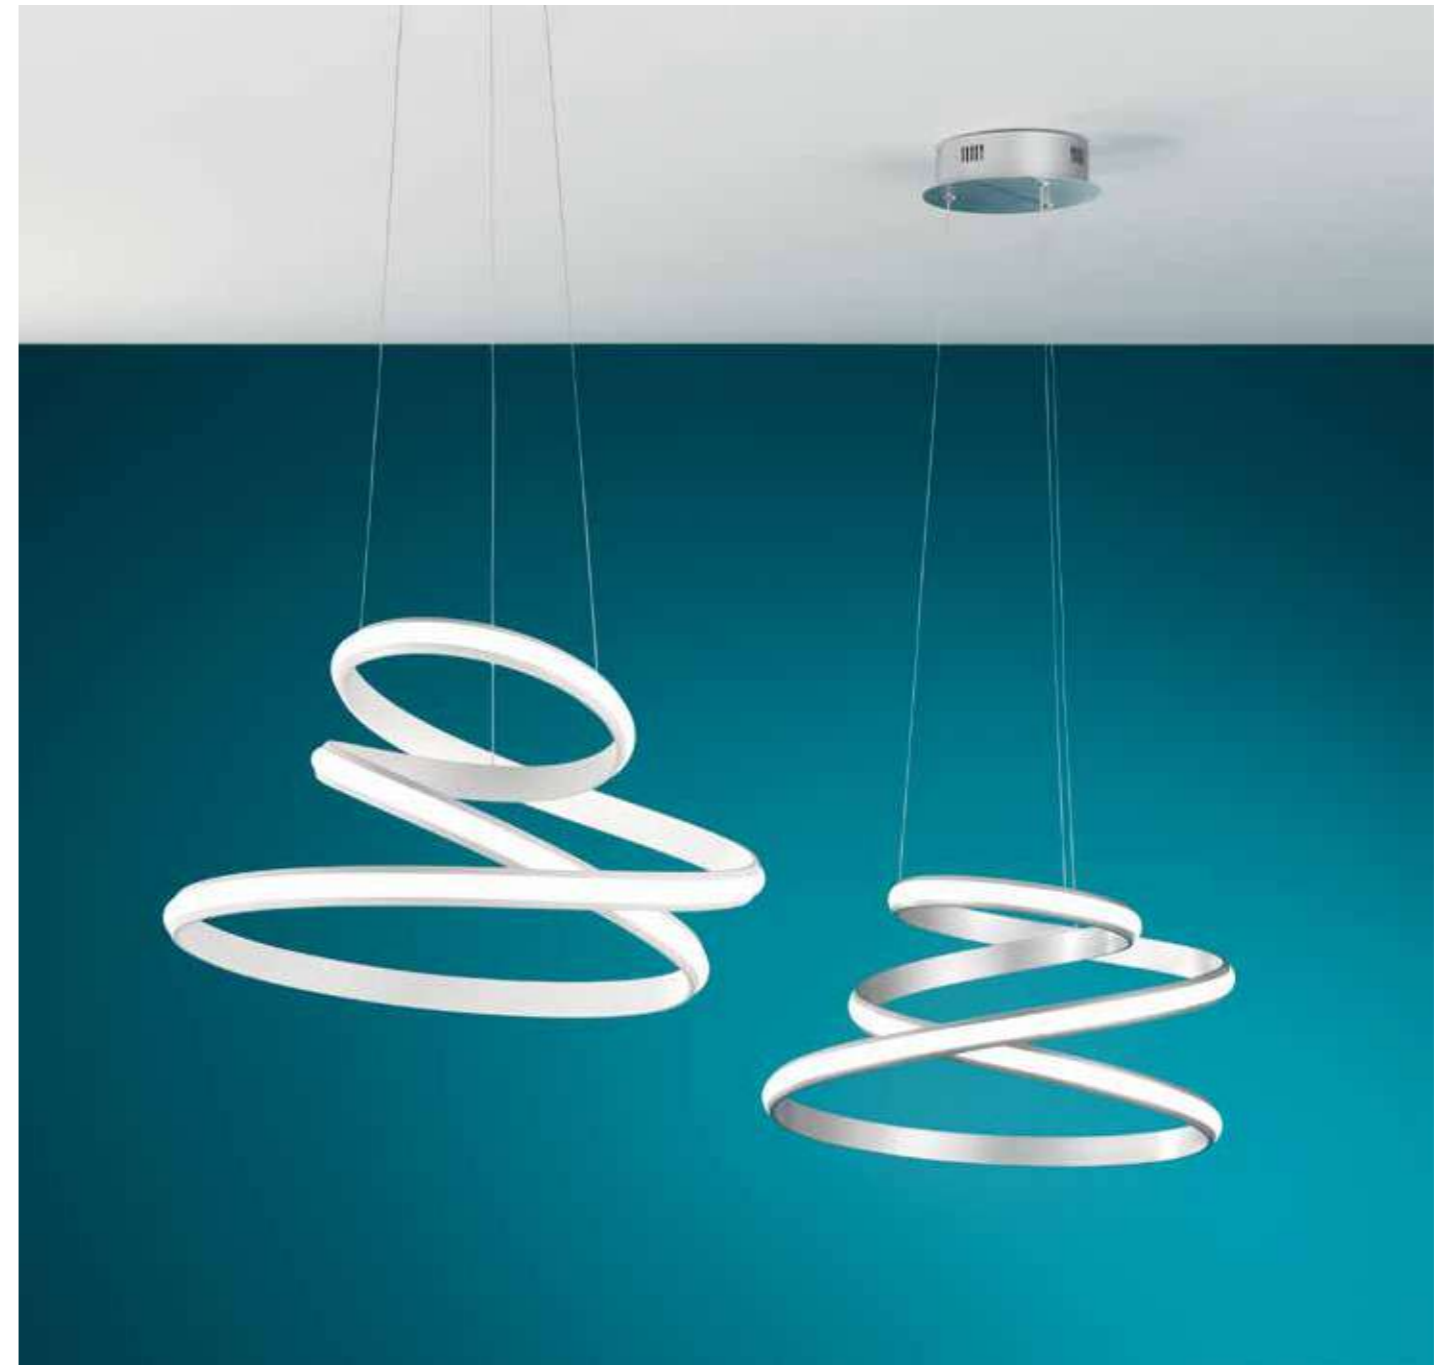

Vuelta

Collezione LED in metallo verniciato. Cavetti regolabili in lunghezza.
Disponibile in due colori.
LED collection in painted metal. Length adjustable cables.
Available in two colours.

→
overview

sospensione
suspension

plafoniera
ceiling light

SO.VUELTA/B.CO
SO.VUELTA/SILVER

PL.VUELTA/B.CO
PL.VUELTA/SILVER

power: 50W
voltage: 220-230V
light temperature: 3000K
nominal lumens: 5000LM
actual lumens: 2863LM
dimmer:

37W
220-230V
3000K
3700LM
2035LM
dimmer: